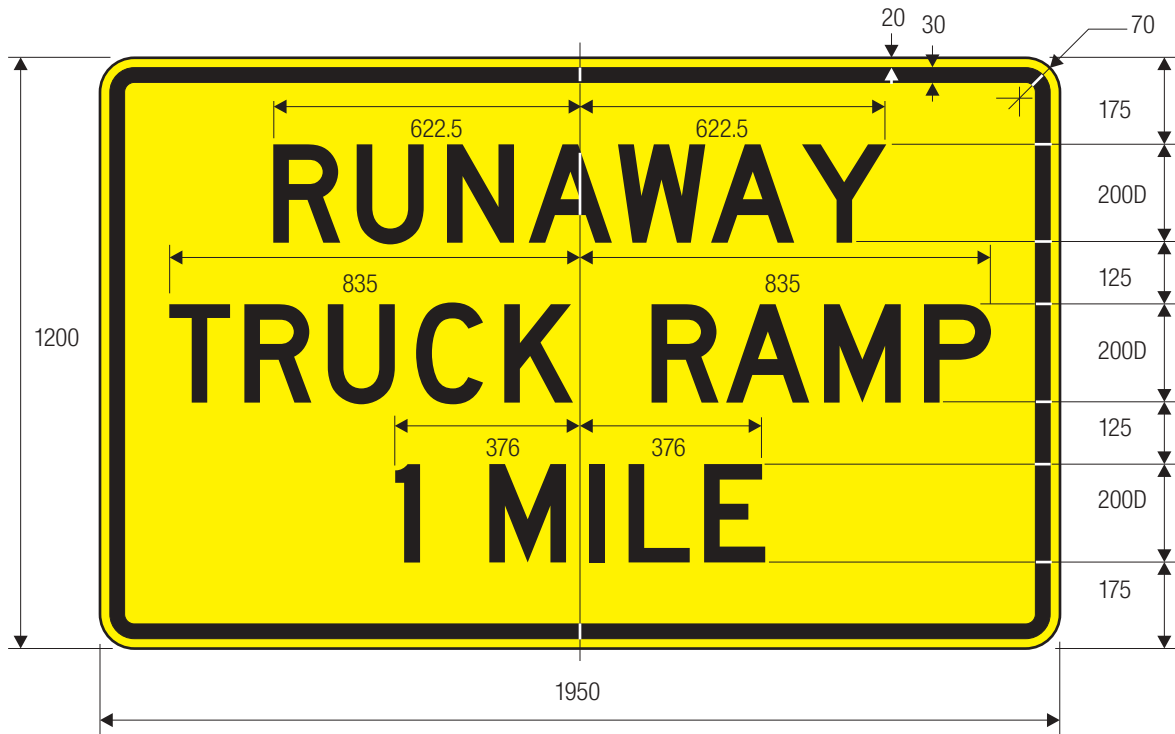

COLORS: LEGEND — BLACK  
 BACKGROUND — YELLOW (RETROREFLECTIVE)

W7-2

W7-2b

COLORS: LEGEND — BLACK  
 BACKGROUND — YELLOW (RETROREFLECTIVE)

W7-3

W7-3a

W7-3b

COLORS: LEGEND — BLACK  
 BACKGROUND — YELLOW (RETROREFLECTIVE)