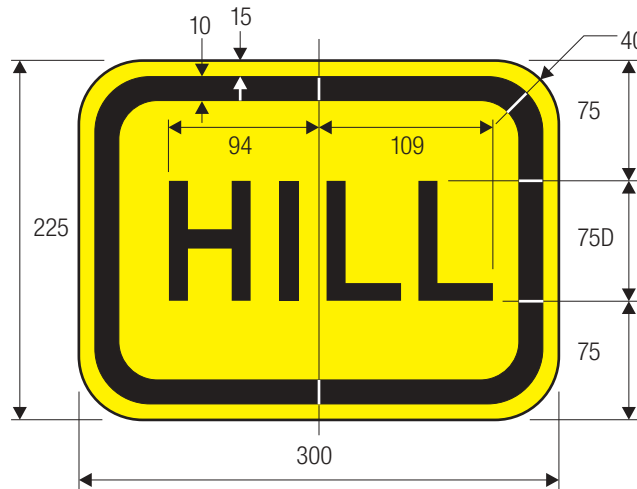

W7-5a

COLORS: LEGEND — BLACK
BACKGROUND — YELLOW (RETROREFLECTIVE)