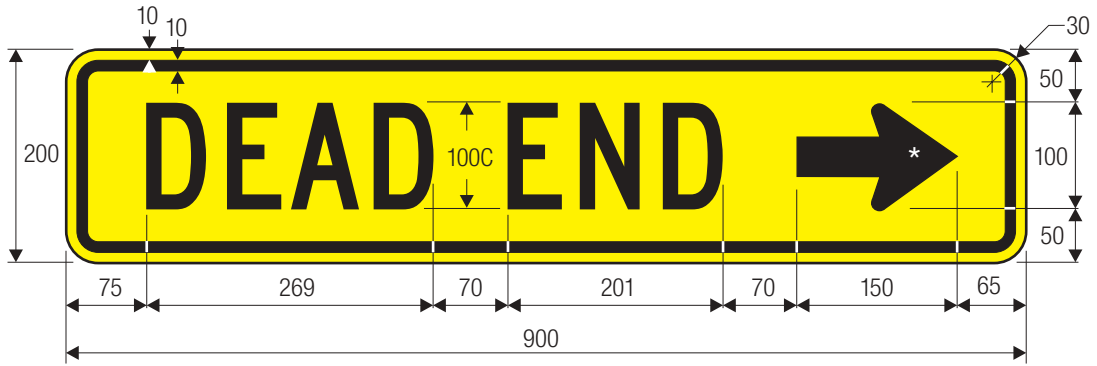

W14-1pR

*See page 6-2 for symbol design.

COLORS: LEGEND — BLACK
BACKGROUND — YELLOW (RETROREFLECTIVE)