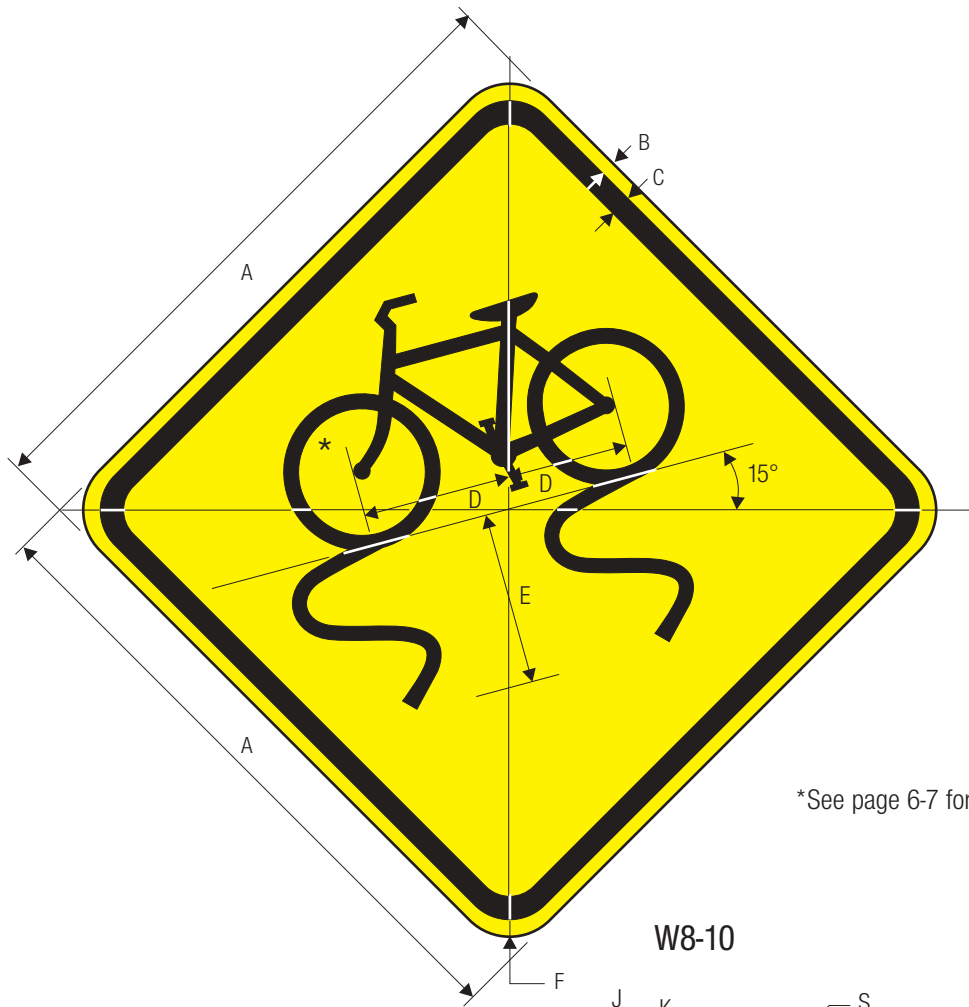

W7-5

\*See page 6-7 for symbol design.

W7-5a

COLORS: LEGEND — BLACK  
 BACKGROUND — YELLOW (RETROREFLECTIVE)

\*See page 6-7 for symbol design.

W8-10p

A	B	C	D	E	F	G	H	J	K	L	M
450	10	15	90	110	40	300	225	10	15	55	45 C
750	13	20	160	195	50	600	450	10	15	100	100 C