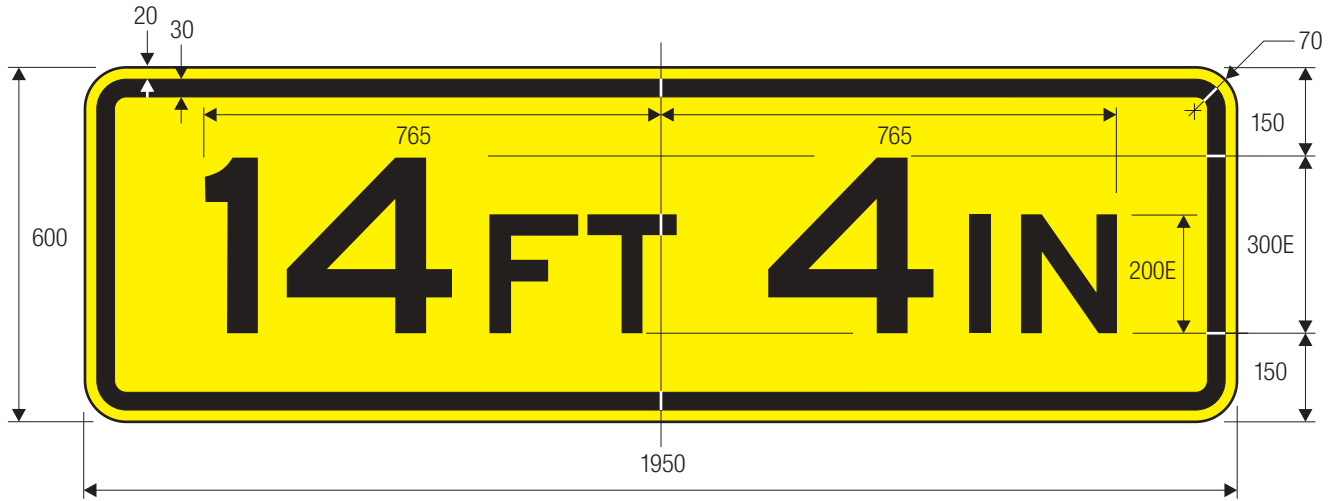

W12-2p

COLORS: LEGEND — BLACK
BACKGROUND — YELLOW (RETROREFLECTIVE)