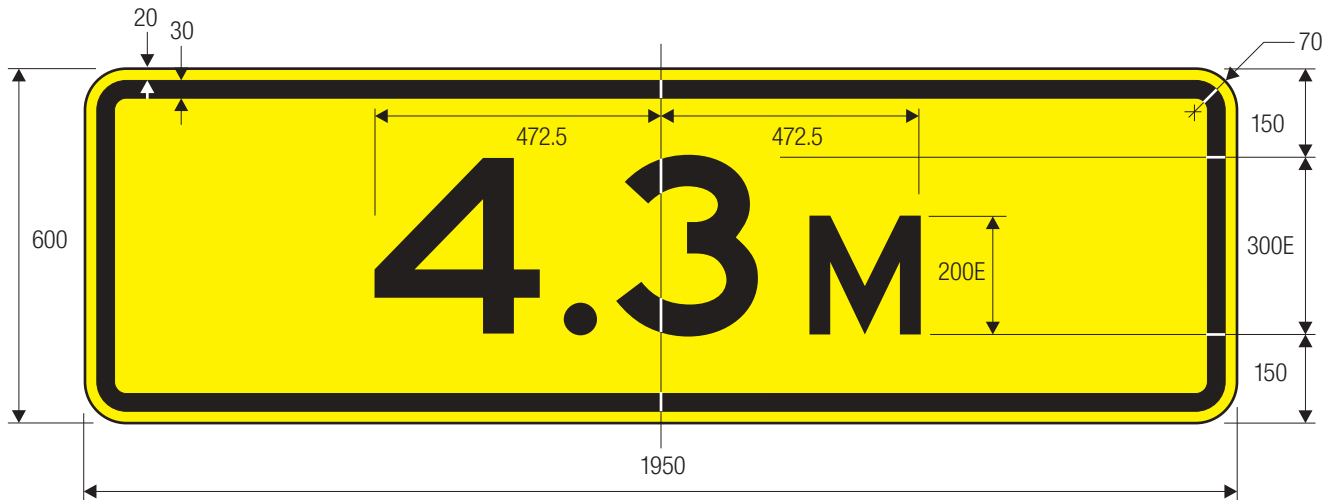

W12-2p metric

COLORS: LEGEND — BLACK
BACKGROUND — YELLOW (RETROREFLECTIVE)