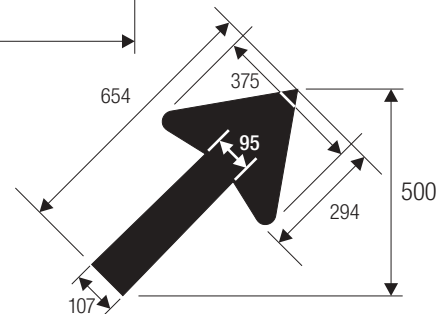

COLORS: LEGEND — BLACK
BACKGROUND — YELLOW (RETROREFLECTIVE)