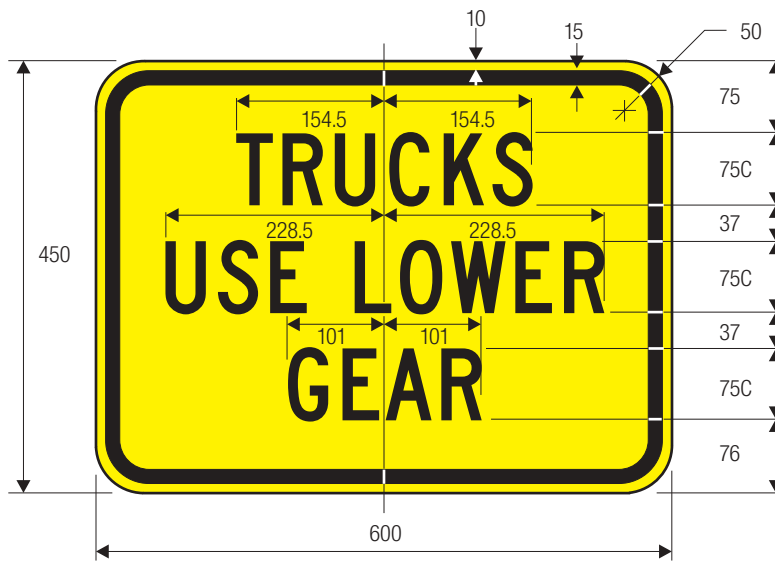

W7-2b

COLORS: LEGEND — BLACK
BACKGROUND — YELLOW (RETROREFLECTIVE)