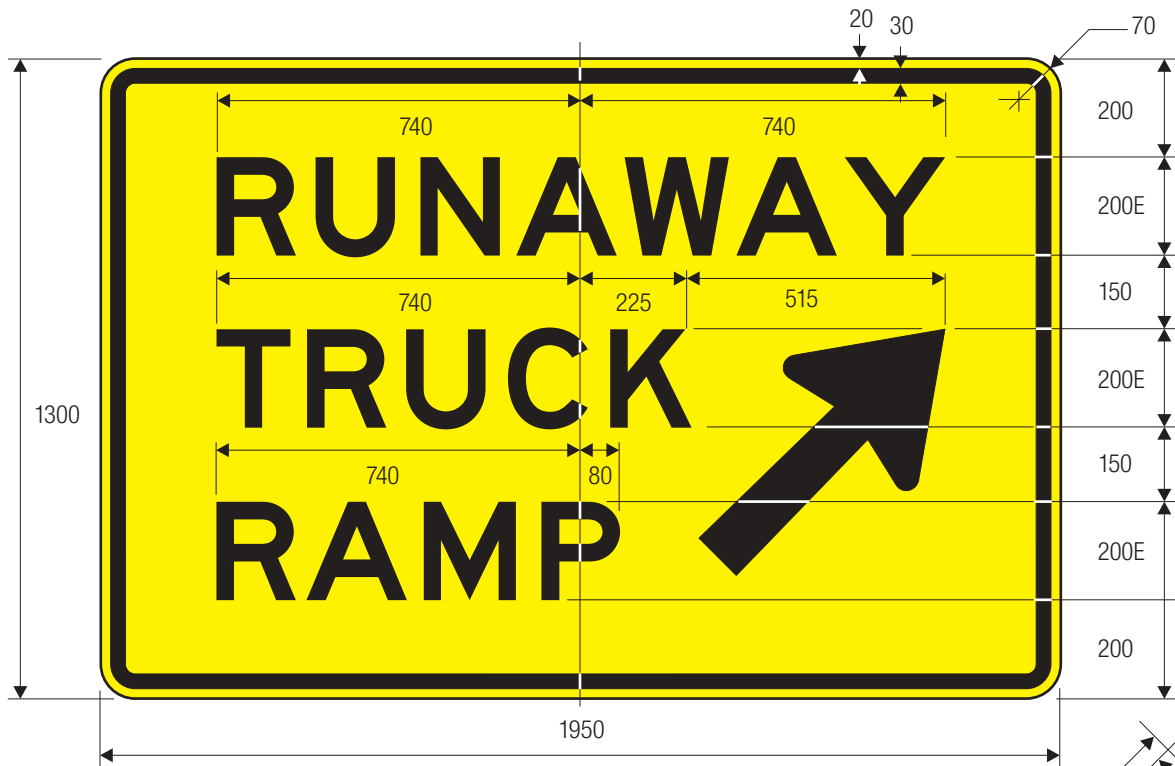

COLORS: LEGEND — BLACK
BACKGROUND — YELLOW (RETROREFLECTIVE)

W7-4b