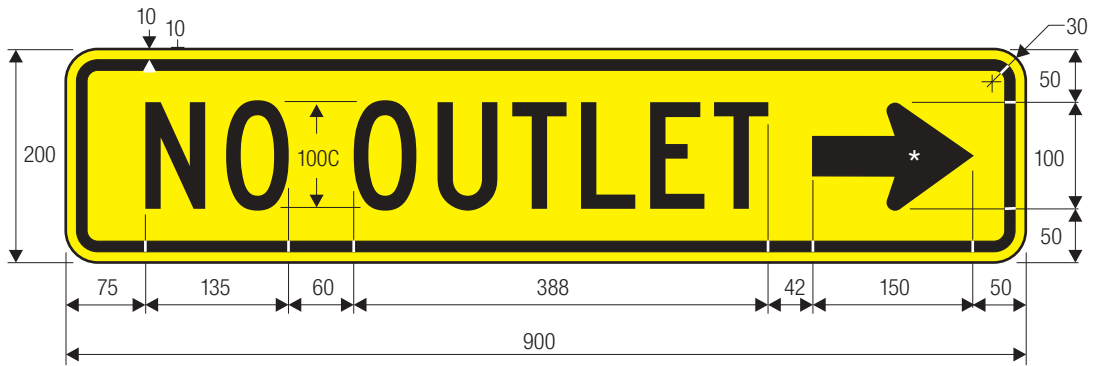

W14-2pR

*See page 6-2 for symbol design.

COLORS: LEGEND — BLACK
BACKGROUND — YELLOW (RETROREFLECTIVE)