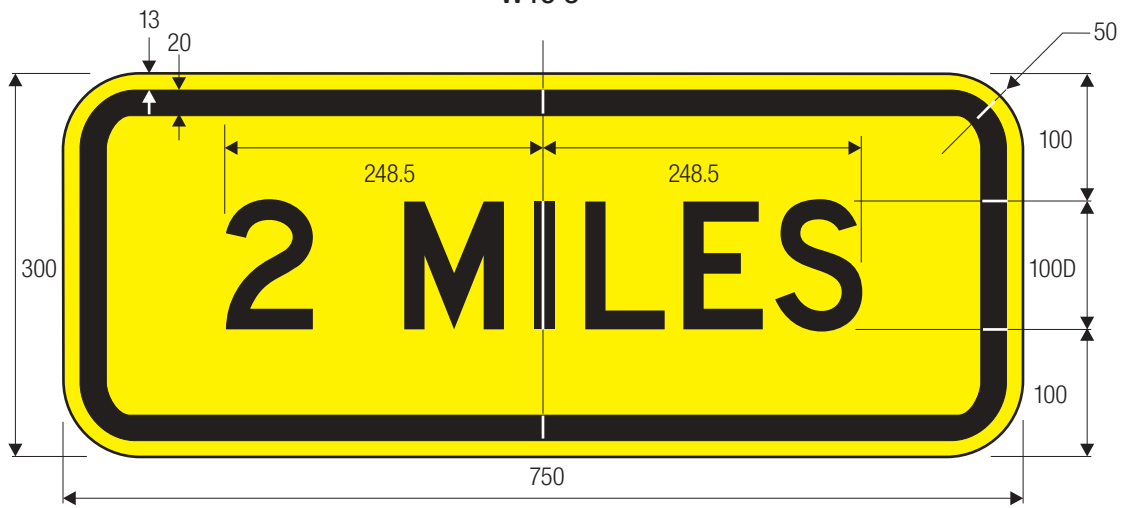

W16-3a

*Optically locate numerals about centerline.

COLORS: LEGEND — BLACK
BACKGROUND — YELLOW (RETROREFLECTIVE)