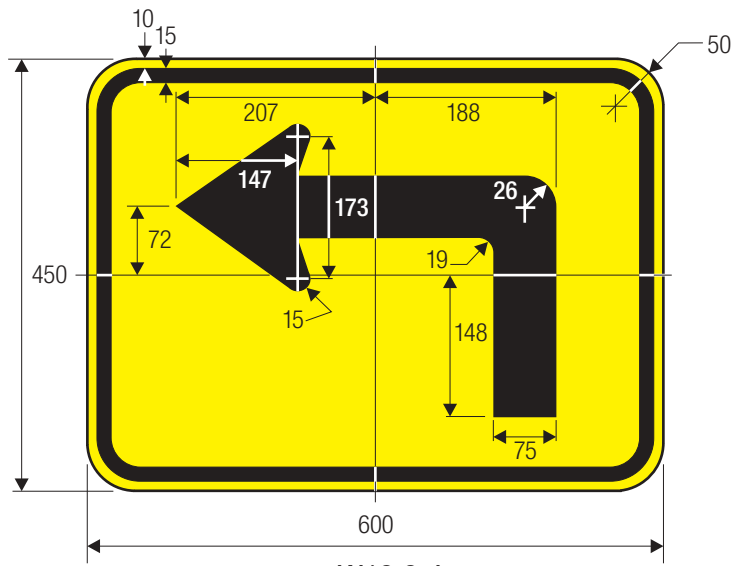

W16-6pL

COLORS: LEGEND — BLACK
BACKGROUND — YELLOW (RETROREFLECTIVE)