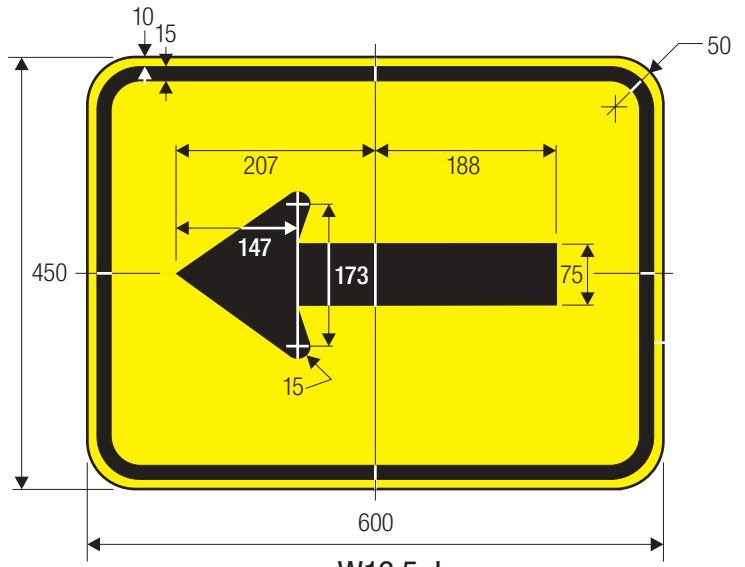

W16-5pL

COLORS: LEGEND — BLACK
BACKGROUND — YELLOW (RETROREFLECTIVE)