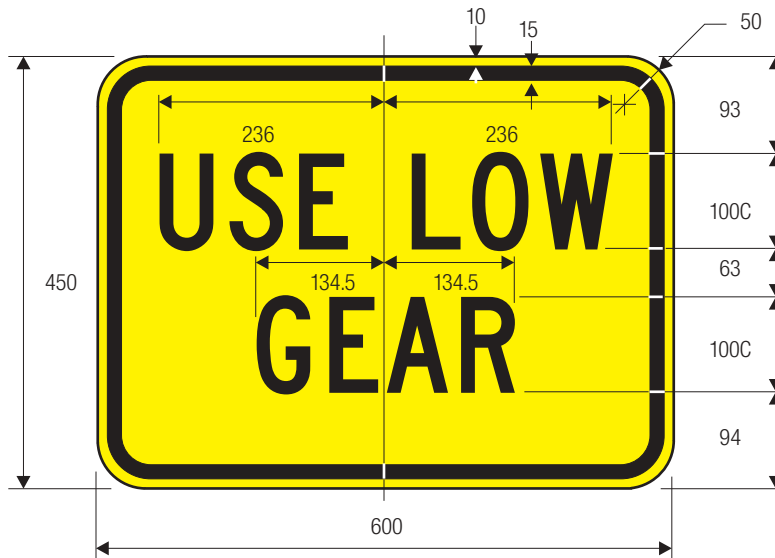

W7-2

COLORS: LEGEND — BLACK
BACKGROUND — YELLOW (RETROREFLECTIVE)