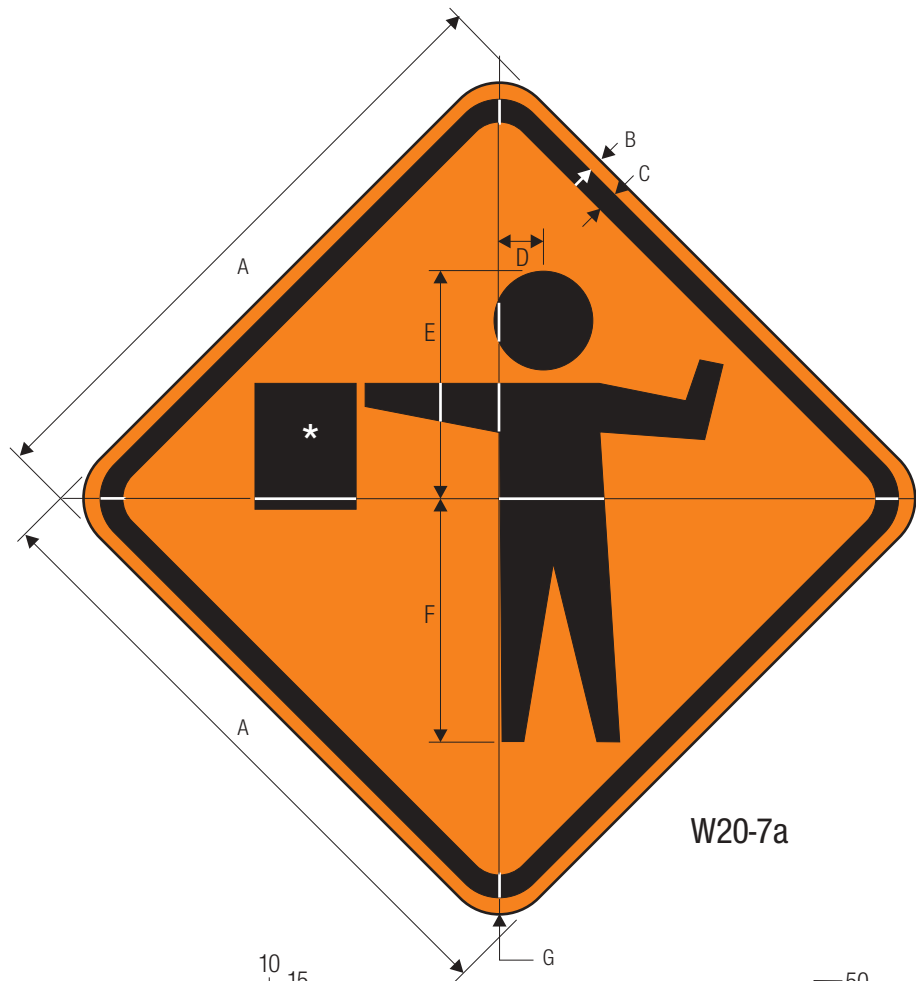

W20-7a

*See page 6-35 for symbol design.

A	B	C	D	E	F	G
750	13	20	55	281	303	50
900	15	25	66	337	364	60
1200	20	30	86	438	473	70

COLORS: LEGEND — BLACK
BACKGROUND — ORANGE (RETROREFLECTIVE)