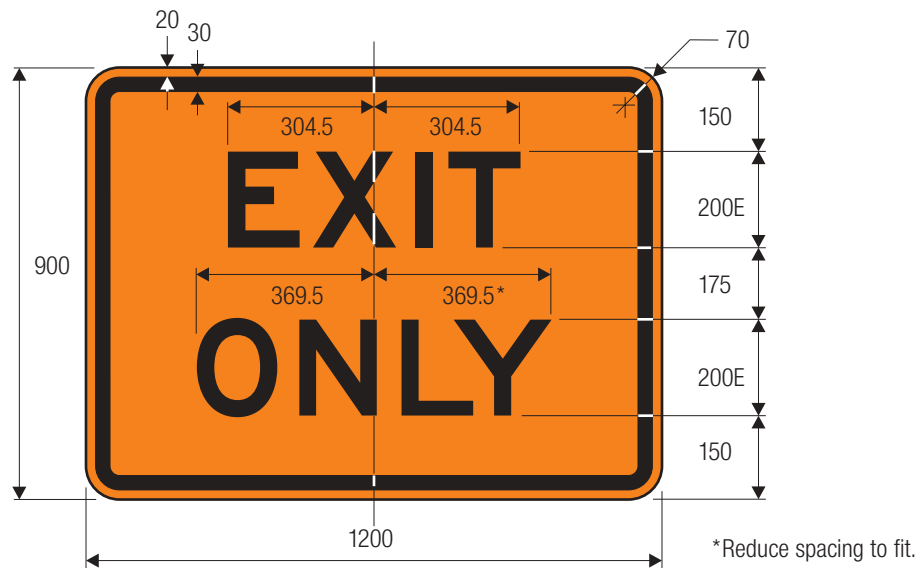

E1-1

COLORS: LEGEND — BLACK
BACKGROUND — ORANGE (RETROREFLECTIVE)