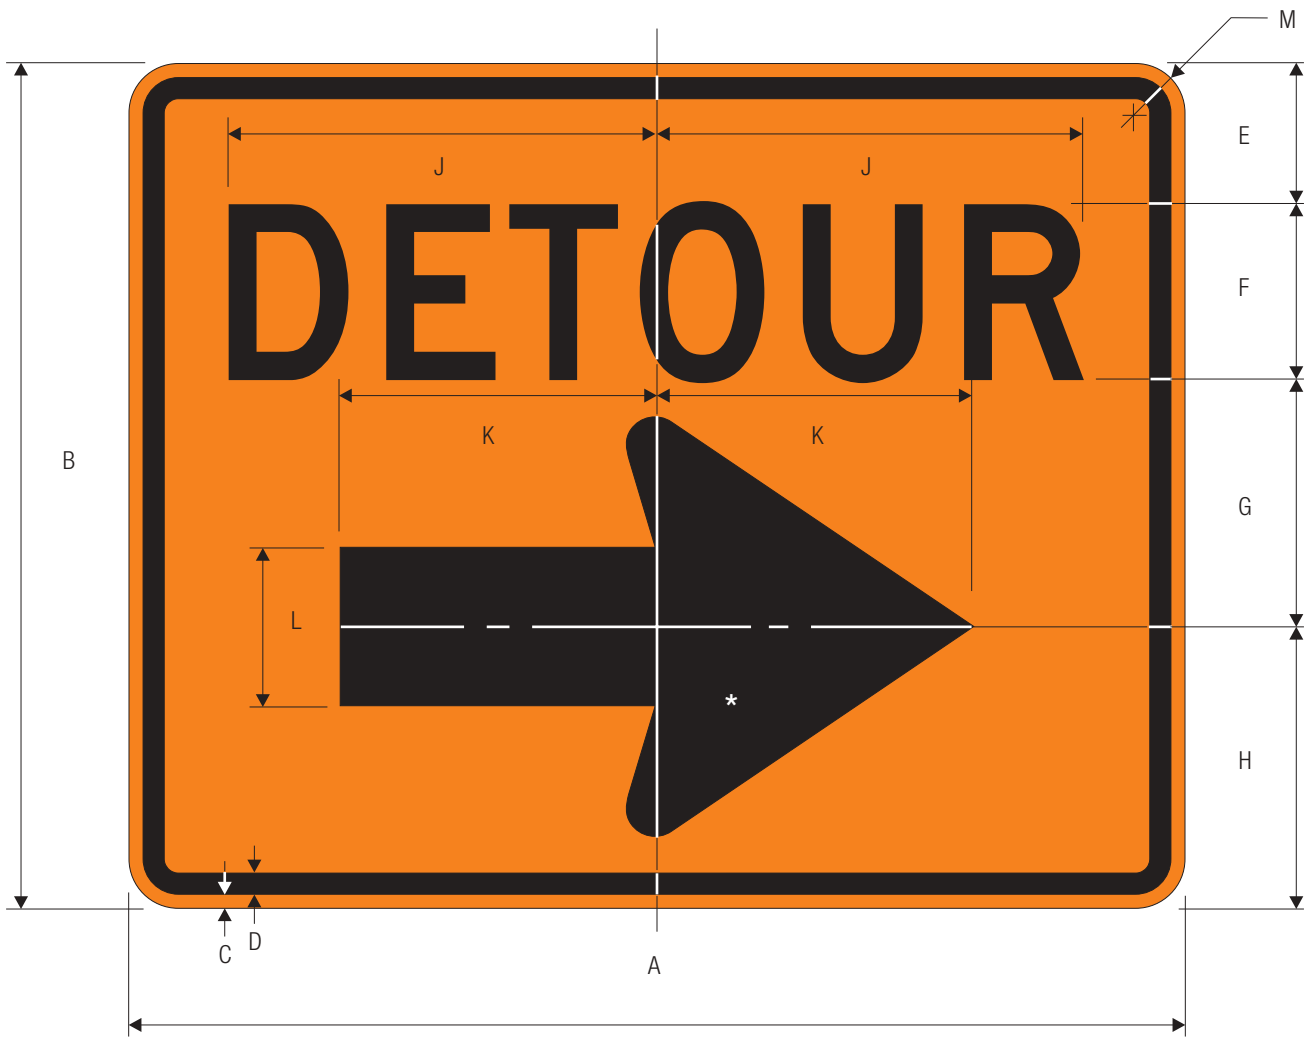

**M4-8**

\*Reduce to fit for 750 mm size.

A	B	C	D	E	F	G	H
600	300	10	14	75	150 B	247	50
750	375	13	20	87.5	200 B	313.5	50

COLORS: LEGEND —BLACK  
 BACKGROUND —ORANGE (RETROREFLECTIVE)

M4-8a

M4-8b

COLORS: LEGEND —BLACK  
 BACKGROUND —ORANGE (RETROREFLECTIVE)