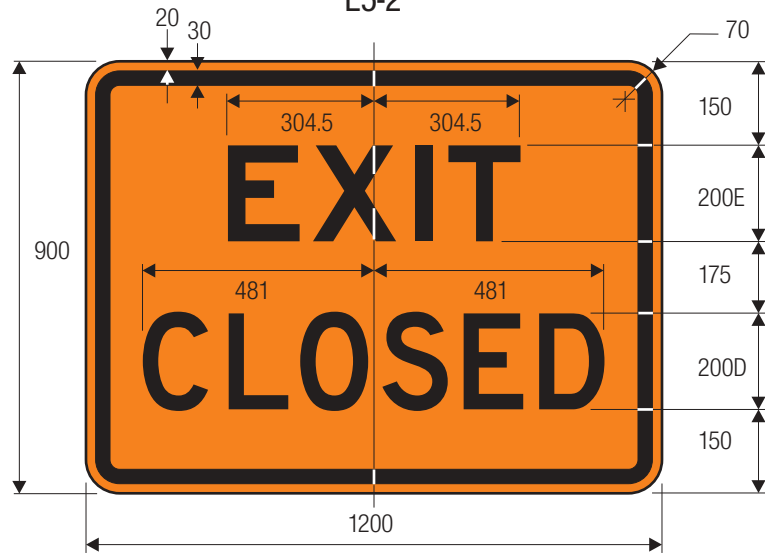

E5-2a

COLORS: LEGEND — BLACK
BACKGROUND — ORANGE (RETROREFLECTIVE)