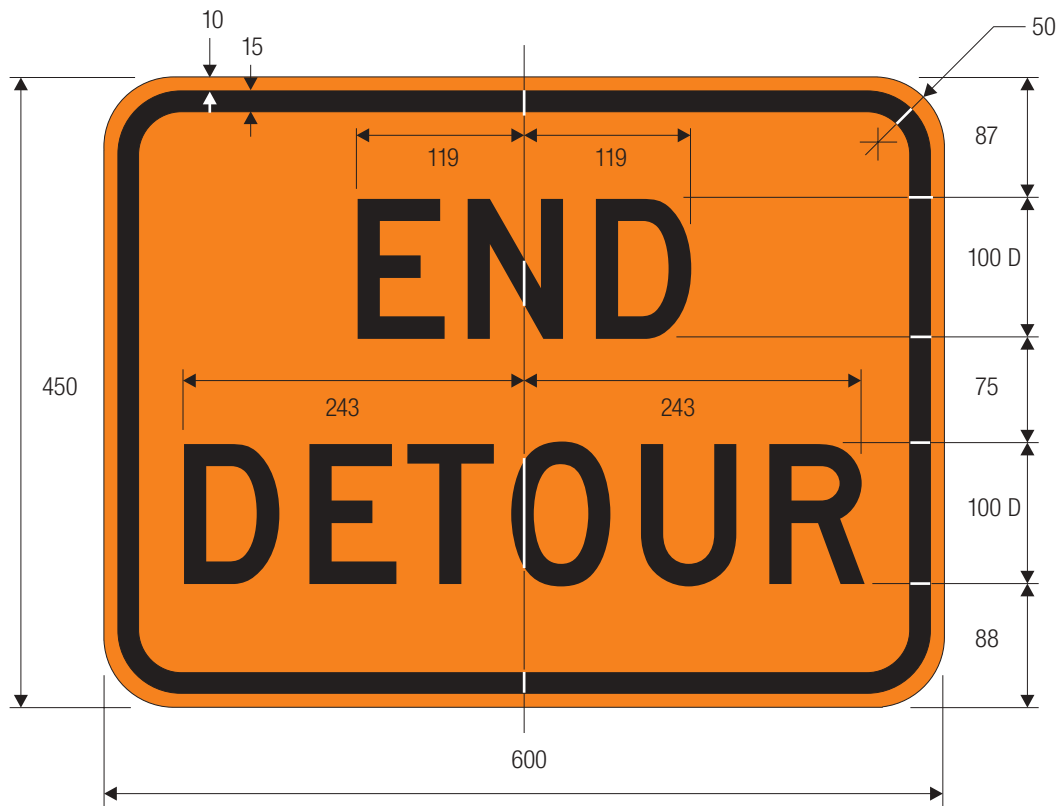

M4-8a

COLORS: LEGEND —BLACK
BACKGROUND —ORANGE (RETROREFLECTIVE)