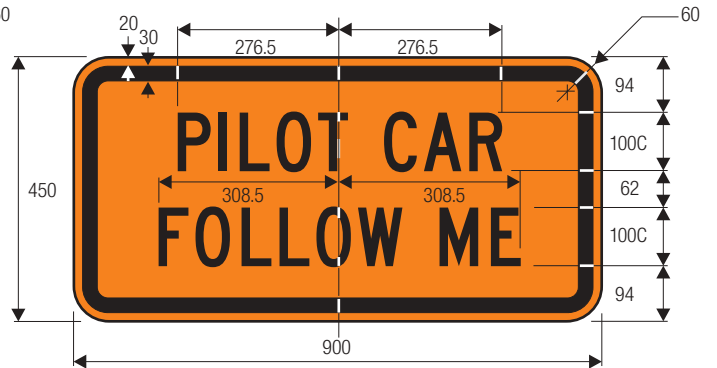

G20-4

COLORS: LEGEND —BLACK
BACKGROUND —ORANGE (RETROREFLECTIVE)