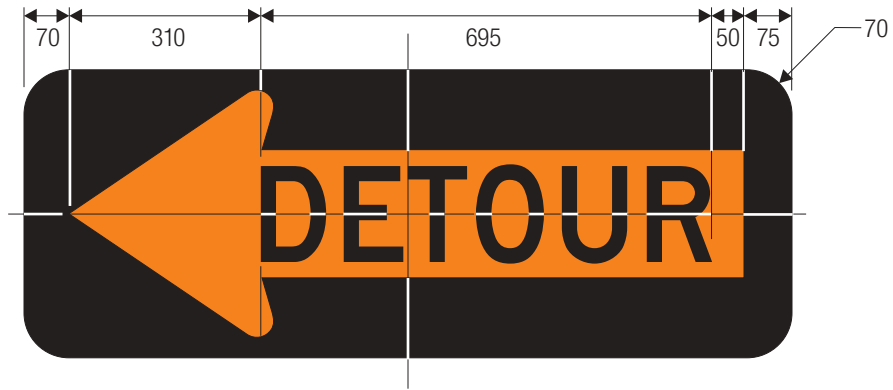

M4-10L

COLORS: LEGEND   —BLACK
SYMBOL   —ORANGE (RETROREFLECTIVE)
BACKGROUND —BLACK (RETROREFLECTIVE)