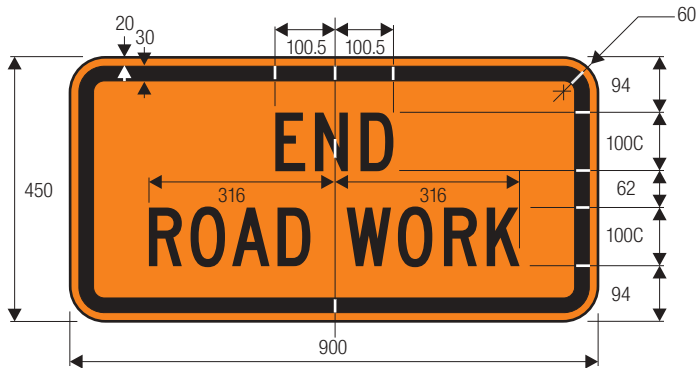

G20-2

COLORS: LEGEND —BLACK
BACKGROUND —ORANGE (RETROREFLECTIVE)