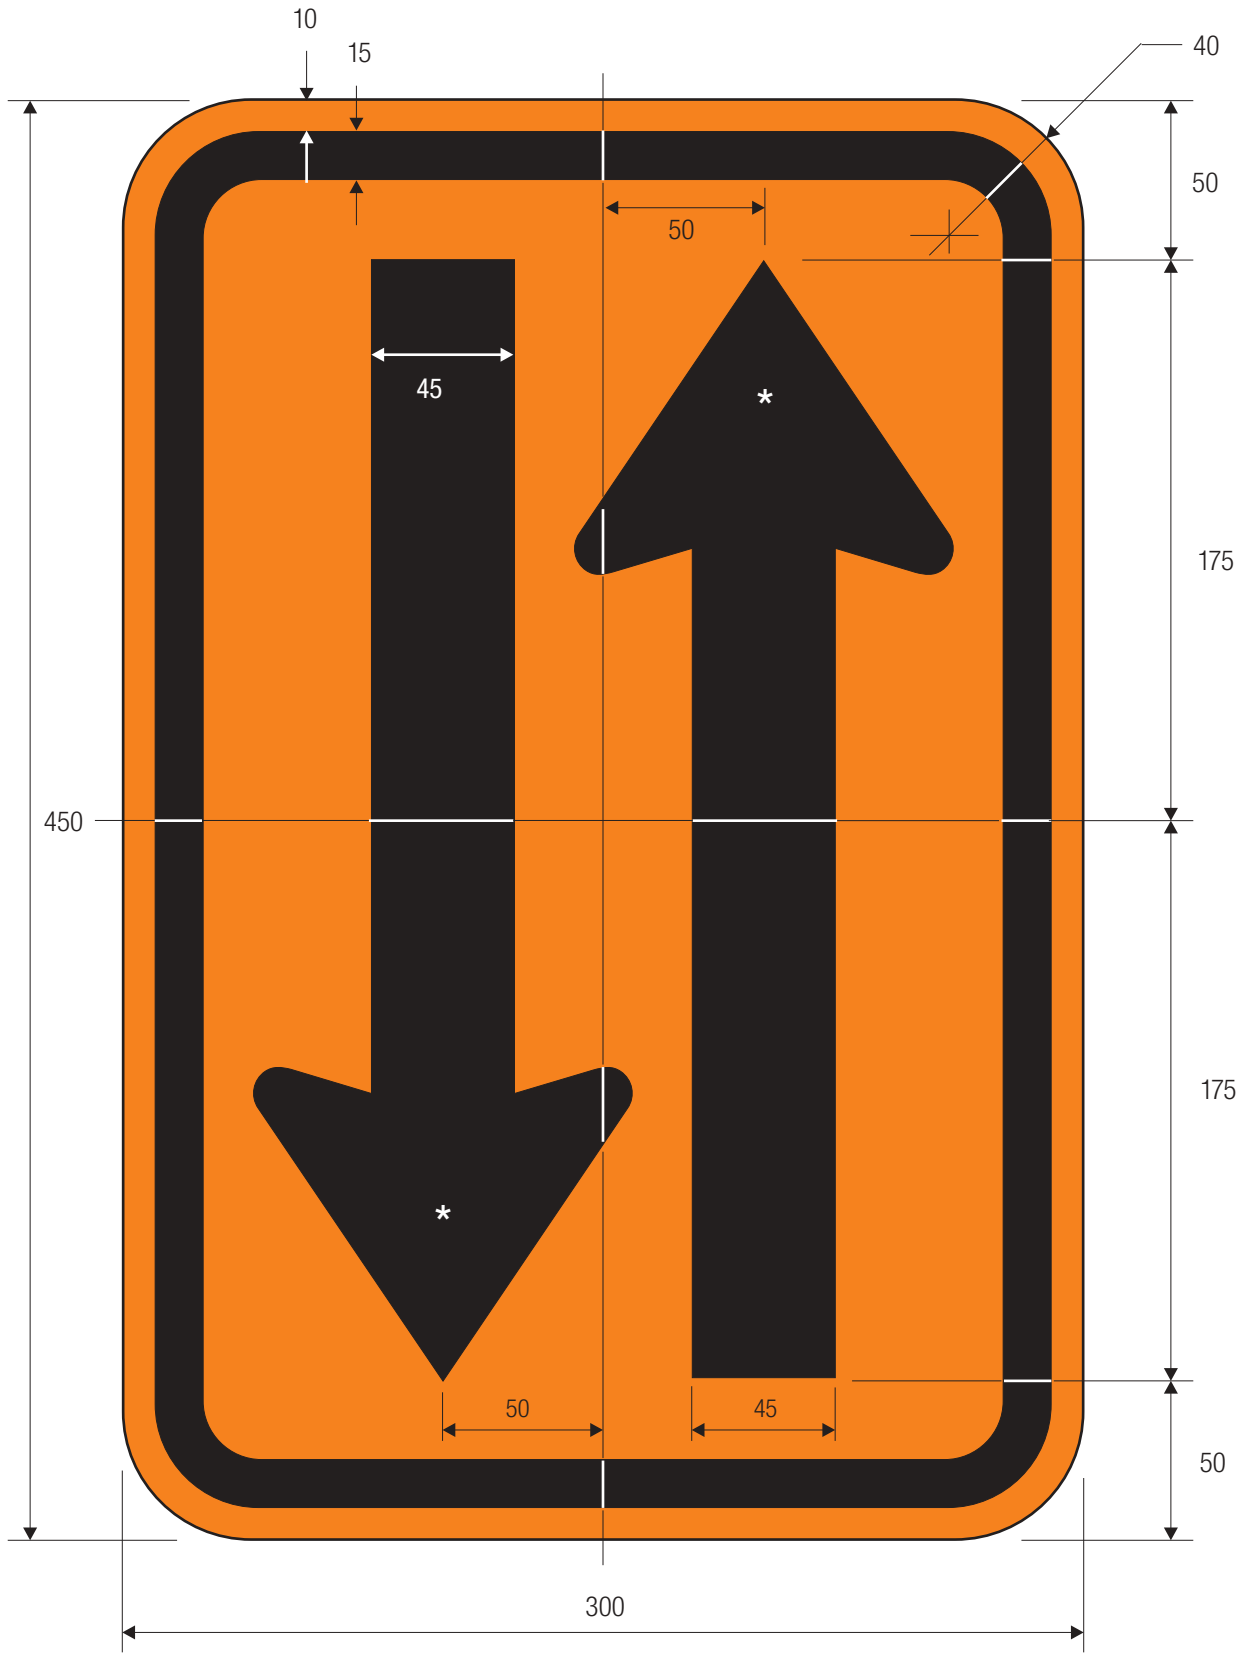

W6-4

*See page 6-2 for arrow design.

COLORS: LEGEND   BLACK
BACKGROUND   ORANGE (RETROREFLECTIVE)