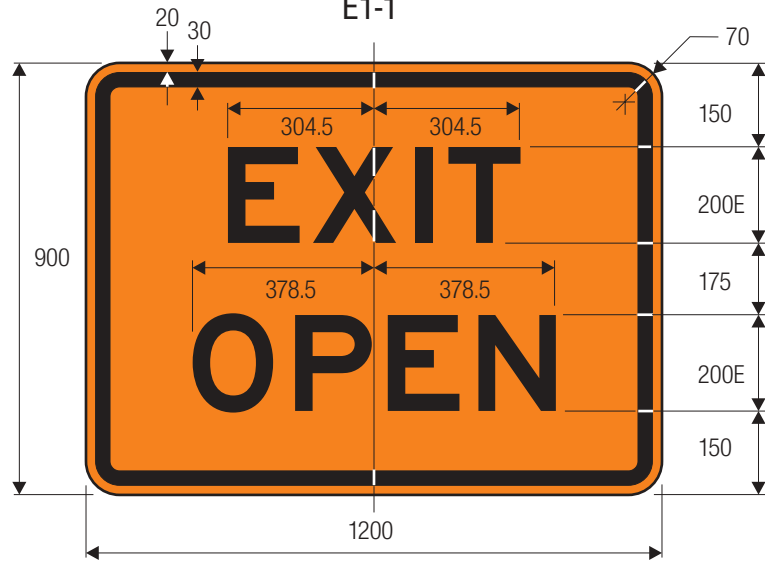

E5-2

COLORS: LEGEND — BLACK
BACKGROUND — ORANGE (RETROREFLECTIVE)