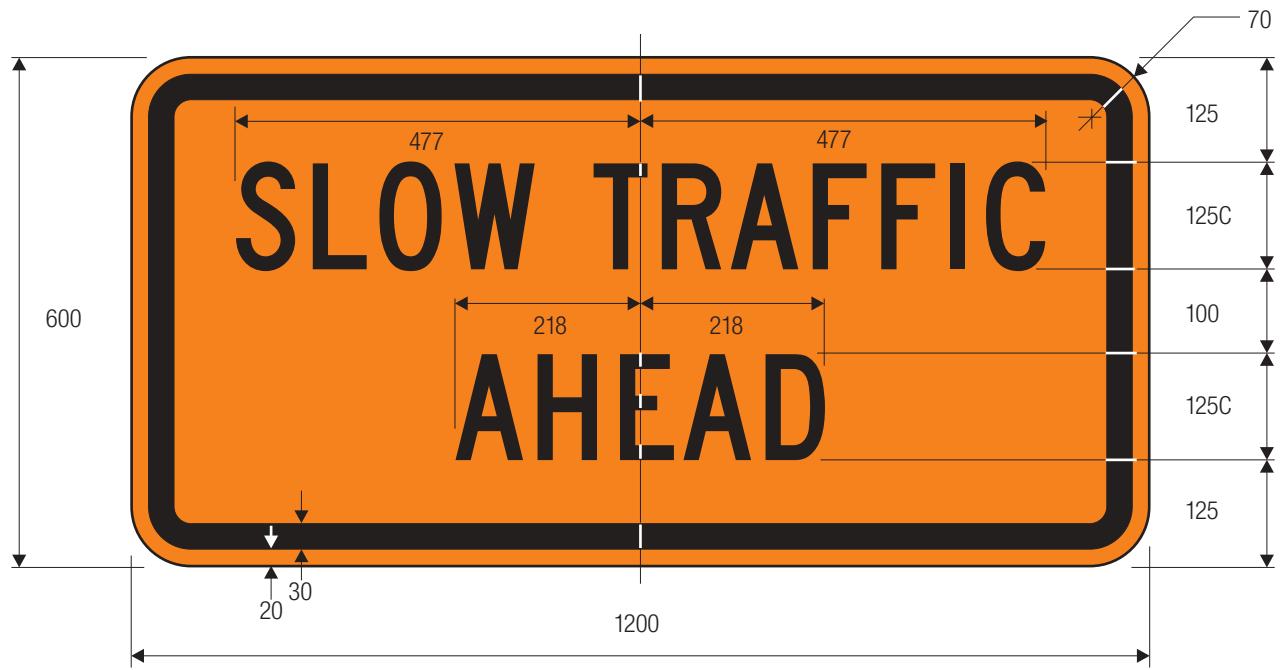

W23-1

COLORS: LEGEND — BLACK
BACKGROUND — ORANGE (RETROREFLECTIVE)