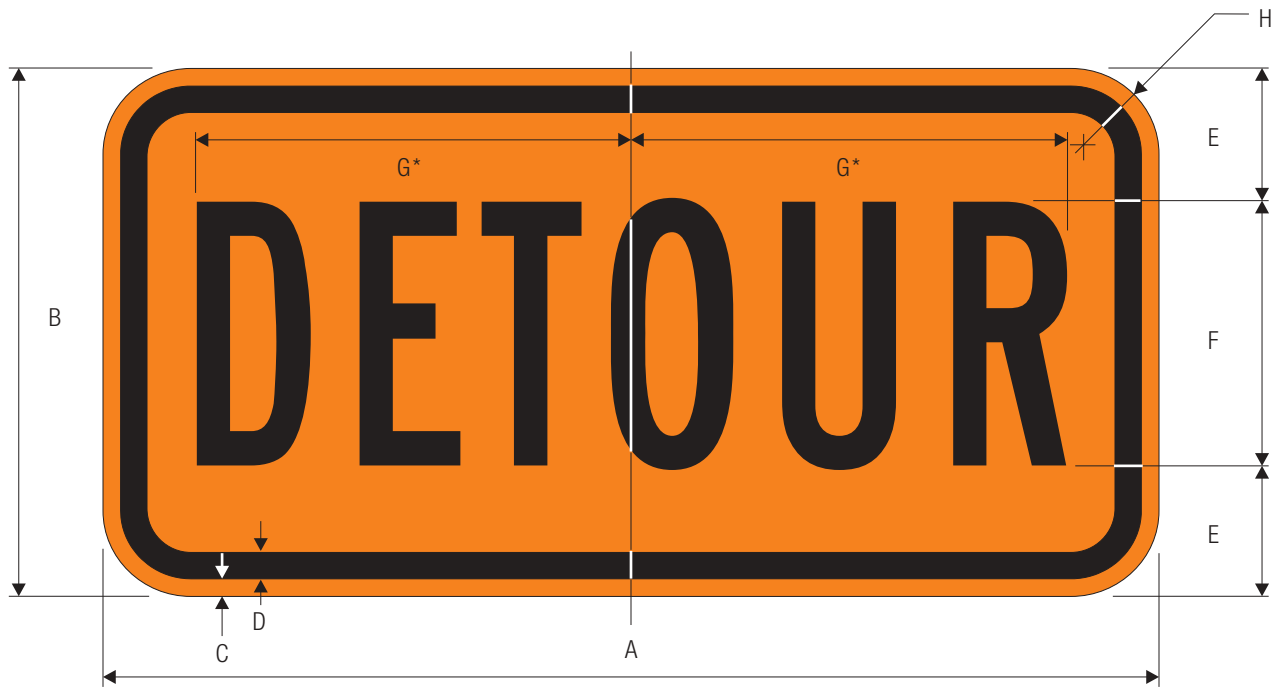

G20-1

G20-2

G20-4

COLORS: LEGEND —BLACK  
 BACKGROUND —ORANGE (RETROREFLECTIVE)

E1-1

E5-2

E5-2a

COLORS: LEGEND — BLACK  
 BACKGROUND — ORANGE (RETROREFLECTIVE)