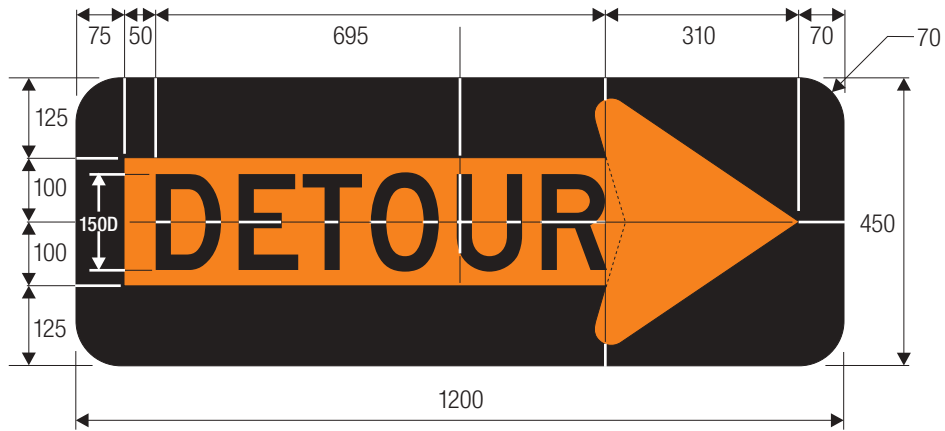

M4-10R

COLORS: LEGEND   —BLACK
SYMBOL   —ORANGE (RETROREFLECTIVE)
BACKGROUND —BLACK (RETROREFLECTIVE)