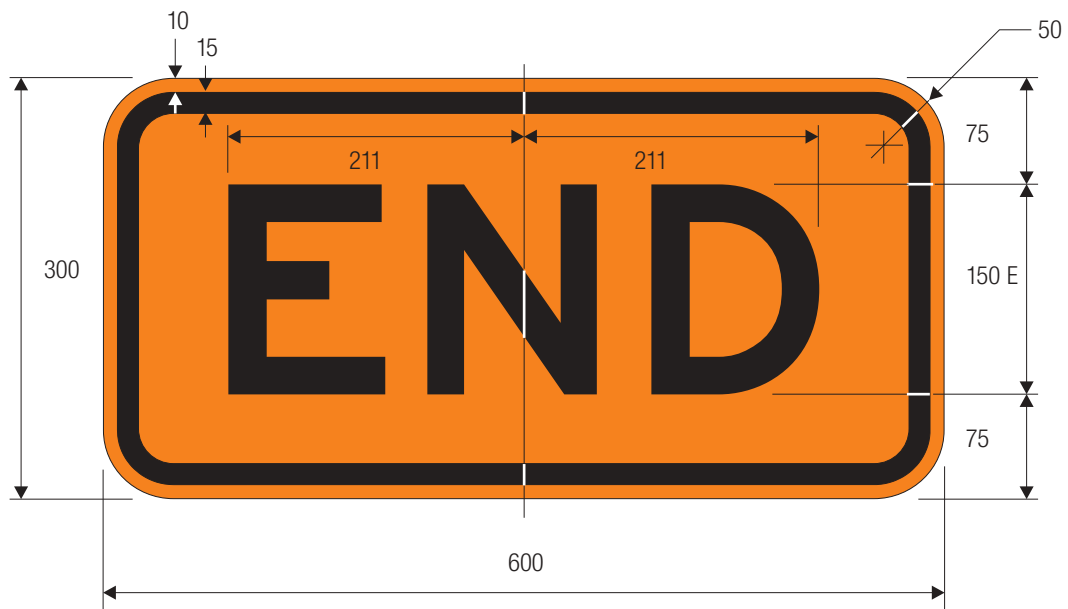

**M4-8**

\*Reduce to fit for 750 mm size.

A	B	C	D	E	F	G	H
600	300	10	14	75	150 B	247	50
750	375	13	20	87.5	200 B	313.5	50

COLORS: LEGEND —BLACK  
 BACKGROUND —ORANGE (RETROREFLECTIVE)

M4-8a

M4-8b

COLORS: LEGEND —BLACK  
 BACKGROUND —ORANGE (RETROREFLECTIVE)