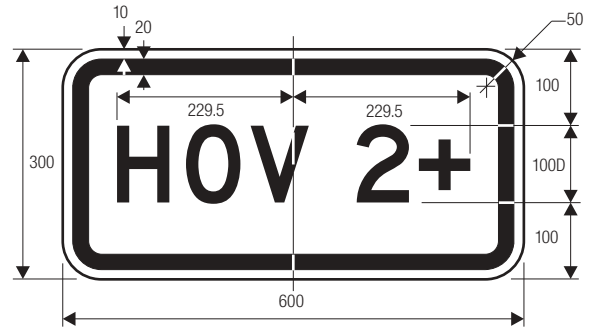

R3-5c

COLORS: LEGEND — BLACK
BACKGROUND — WHITE (RETROREFLECTIVE)