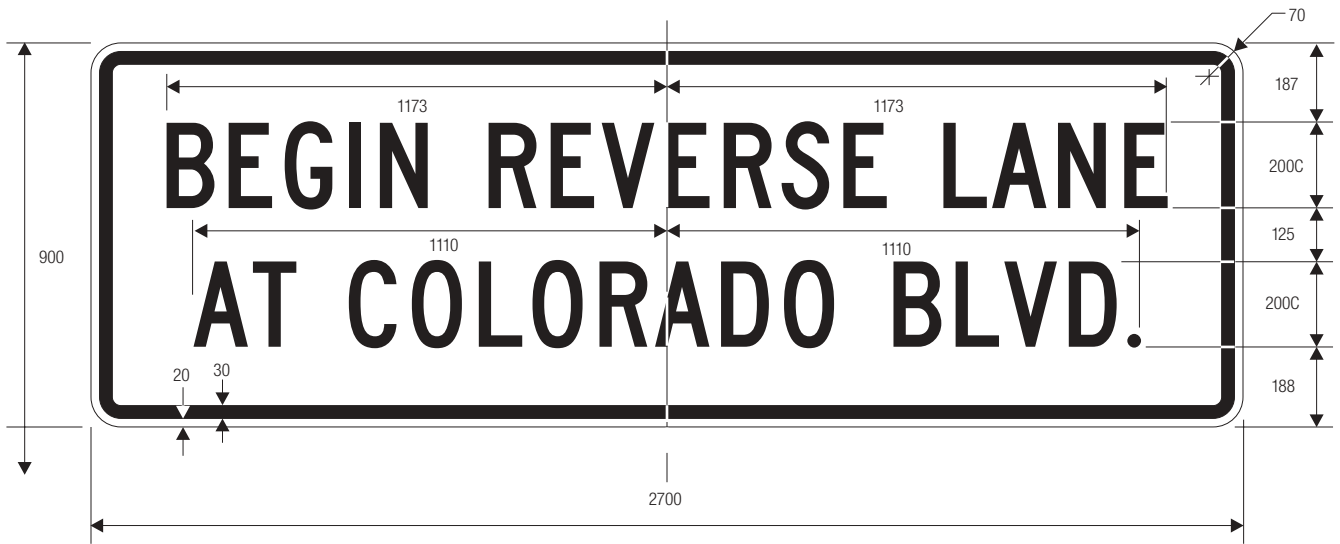

R3-9h

COLORS: LEGEND — BLACK
BACKGROUND — WHITE (RETROREFLECTIVE)