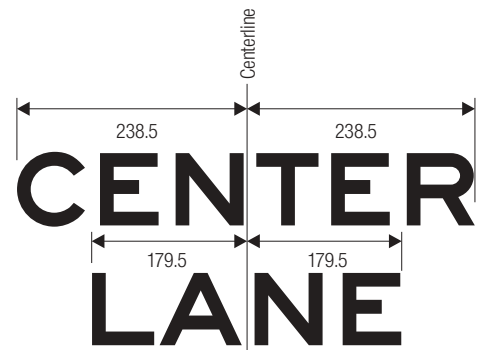

R15-4c

*See page 6-17 for symbol design.
**Reduce spacing to fit.

1. TOP: LEGEND   – WHITE (RETROREFLECTIVE)
                 BACKGROUND – BLACK
2. BOTTOM: SYMBOL   – BLACK
                 LEGEND   – BLACK
                 BACKGROUND – WHITE (RETROREFLECTIVE)