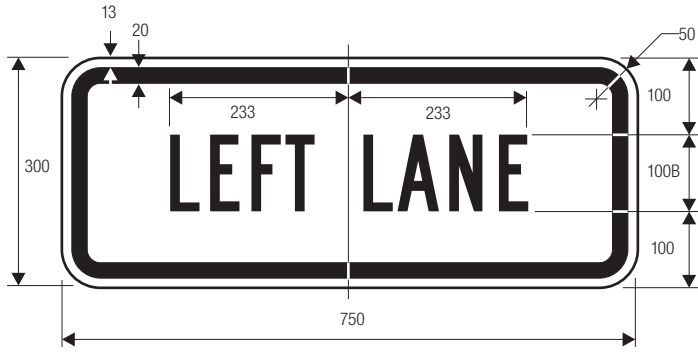

R3-5b

COLORS: LEGEND — BLACK
BACKGROUND — WHITE (RETROREFLECTIVE)