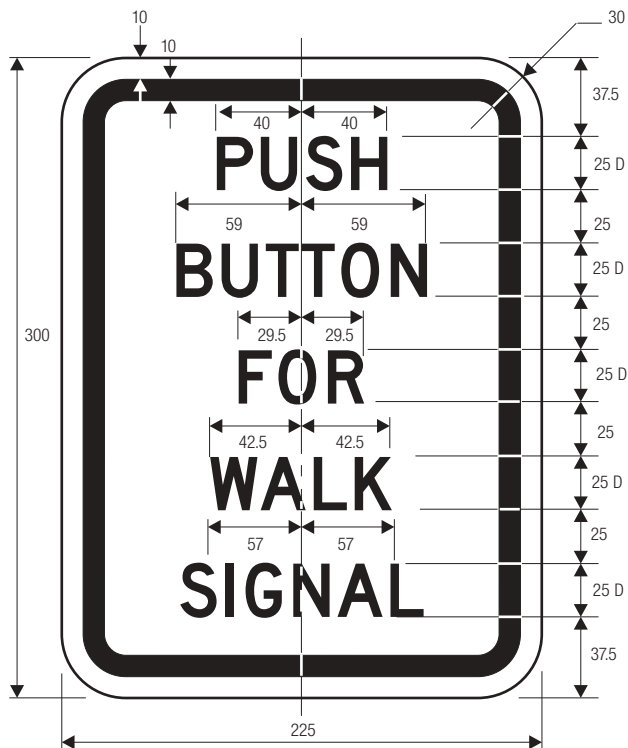

\*Reduce spacing to fit.  
 \*\*See page 6-10 for symbol design.

COLORS: LEGEND — BLACK  
 SYMBOL — WHITE (RETROREFLECTIVE) ON BLACK  
 BACKGROUND — WHITE (RETROREFLECTIVE)

R10-3

R10-3a

R10-4

R10-4a

COLORS: LEGEND & SYMBOL – BLACK  
 BACKGROUND – WHITE (RETROREFLECTIVE)