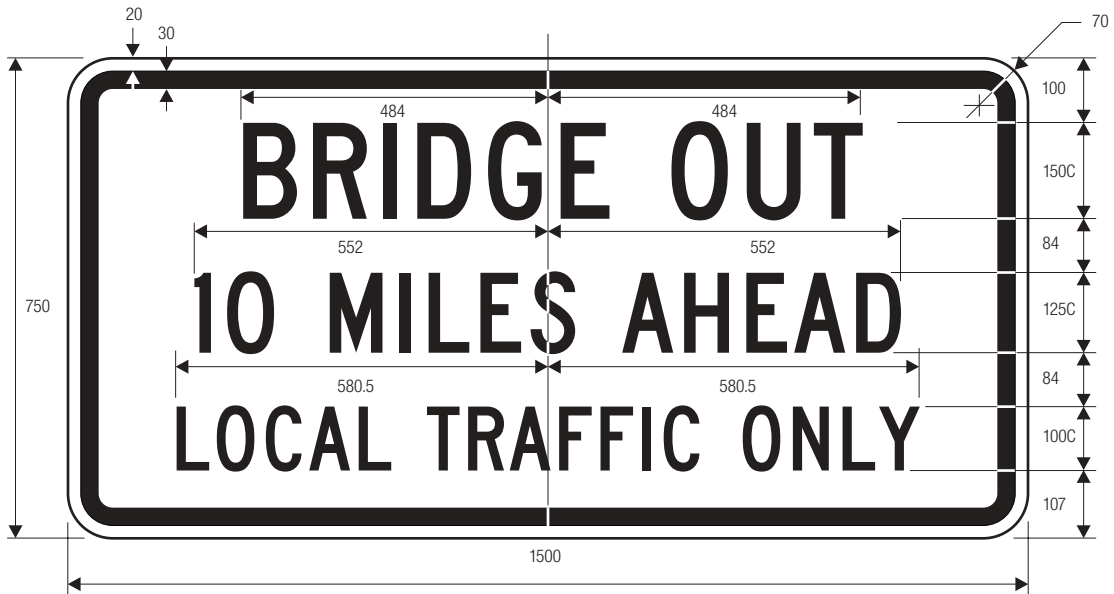

COLORS: LEGEND — BLACK
BACKGROUND — WHITE (RETROREFLECTIVE)