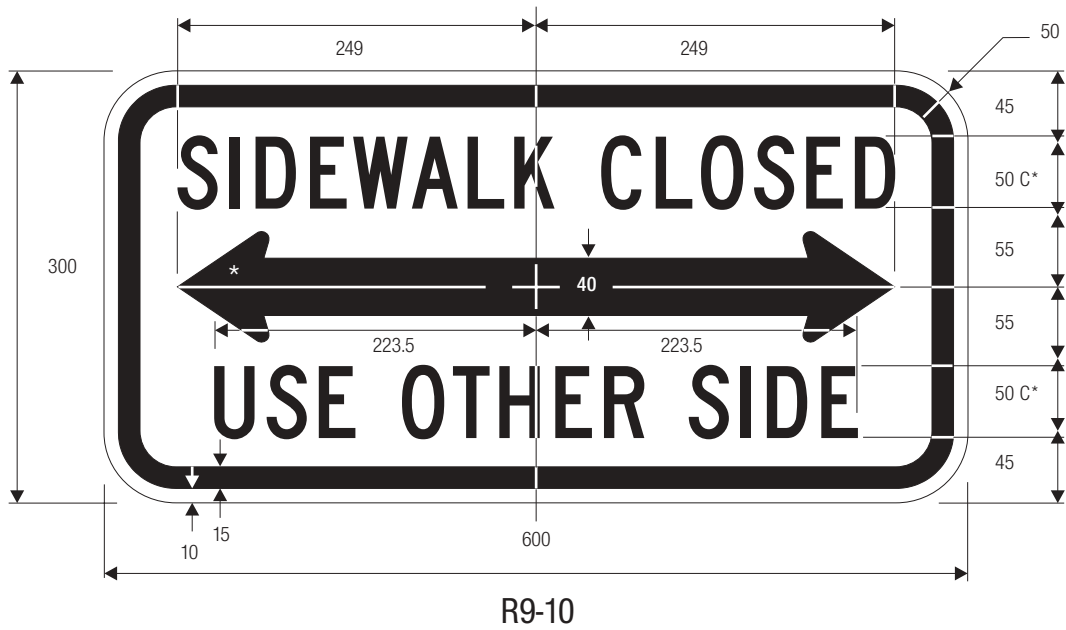

1-107

R9-7

\*SEE PAGES 6-7 AND 6-10 FOR SYMBOL DESIGN

COLORS: LEGEND — BLACK  
 BACKGROUND — WHITE (RETROREFLECTIVE)

COLORS: LEGEND — BLACK  
 BACKGROUND — WHITE (RETROREFLECTIVE)

\*See page 6-2 for arrow design