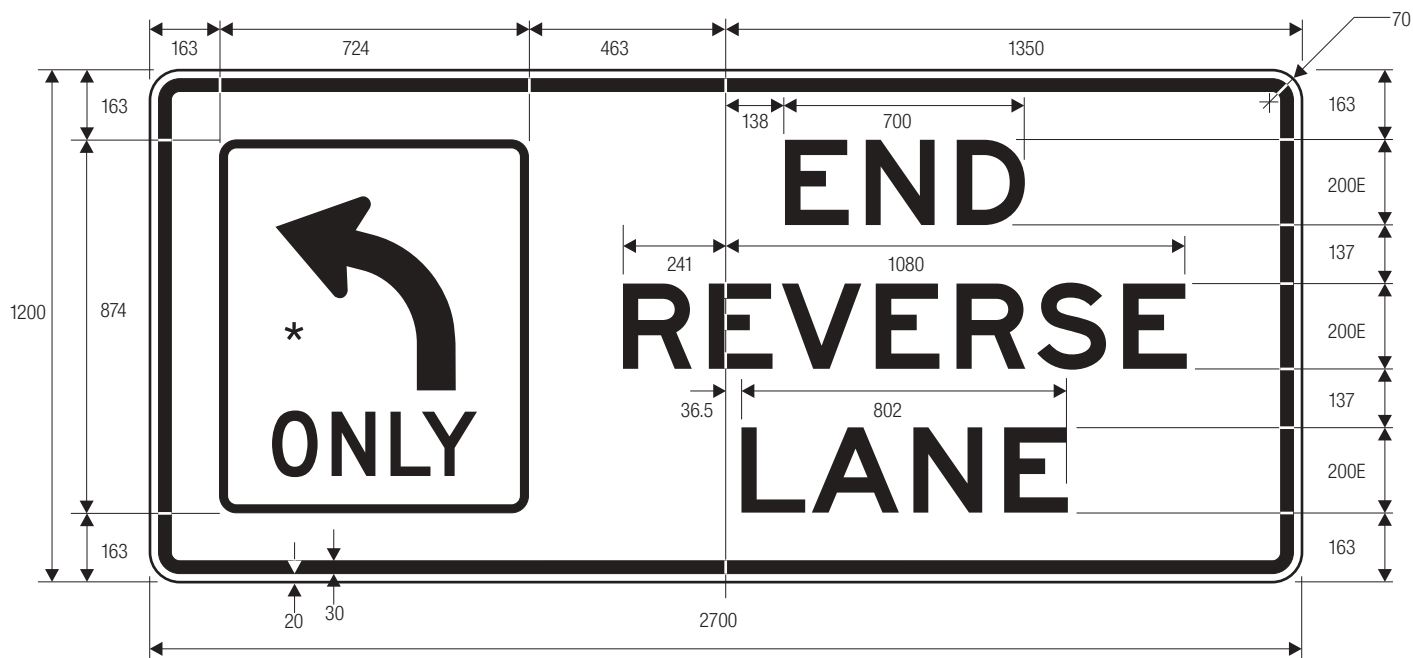

*Insert R3-5

R3-9i

COLORS: LEGEND — BLACK
BACKGROUND — WHITE (RETROREFLECTIVE)