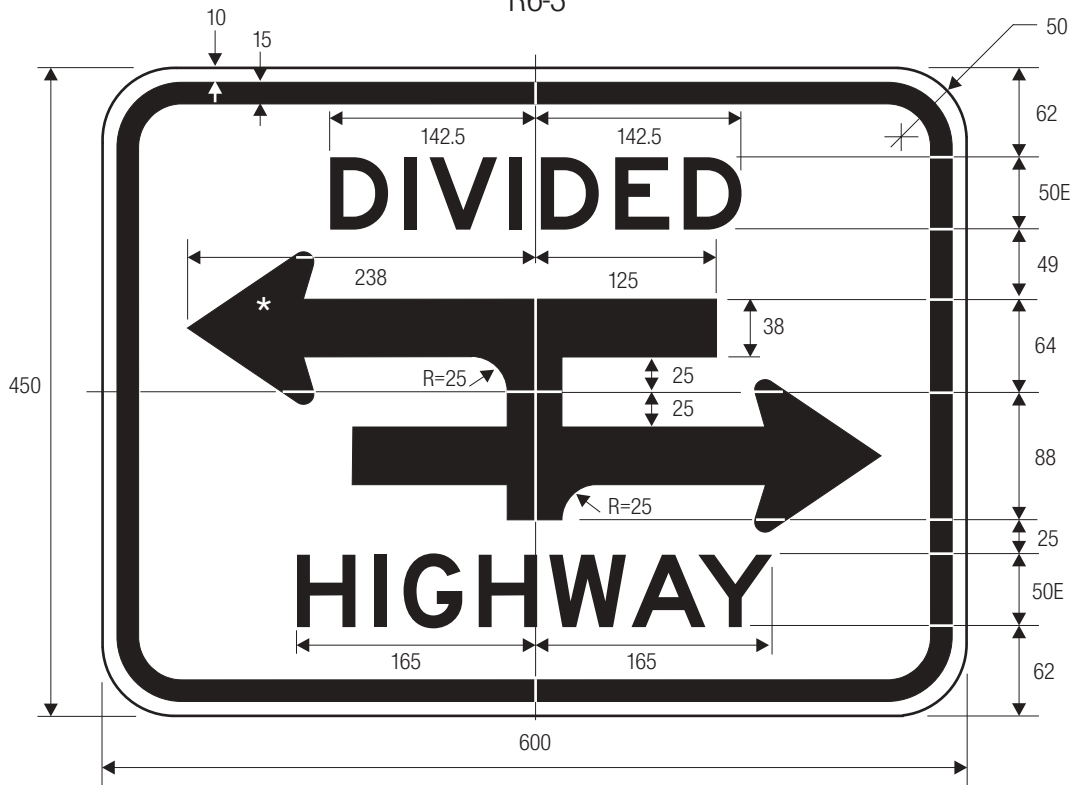

R6-3a

*See page 6-2 for arrow design

COLORS: LEGEND — BLACK
BACKGROUND — WHITE (RETROREFLECTIVE)