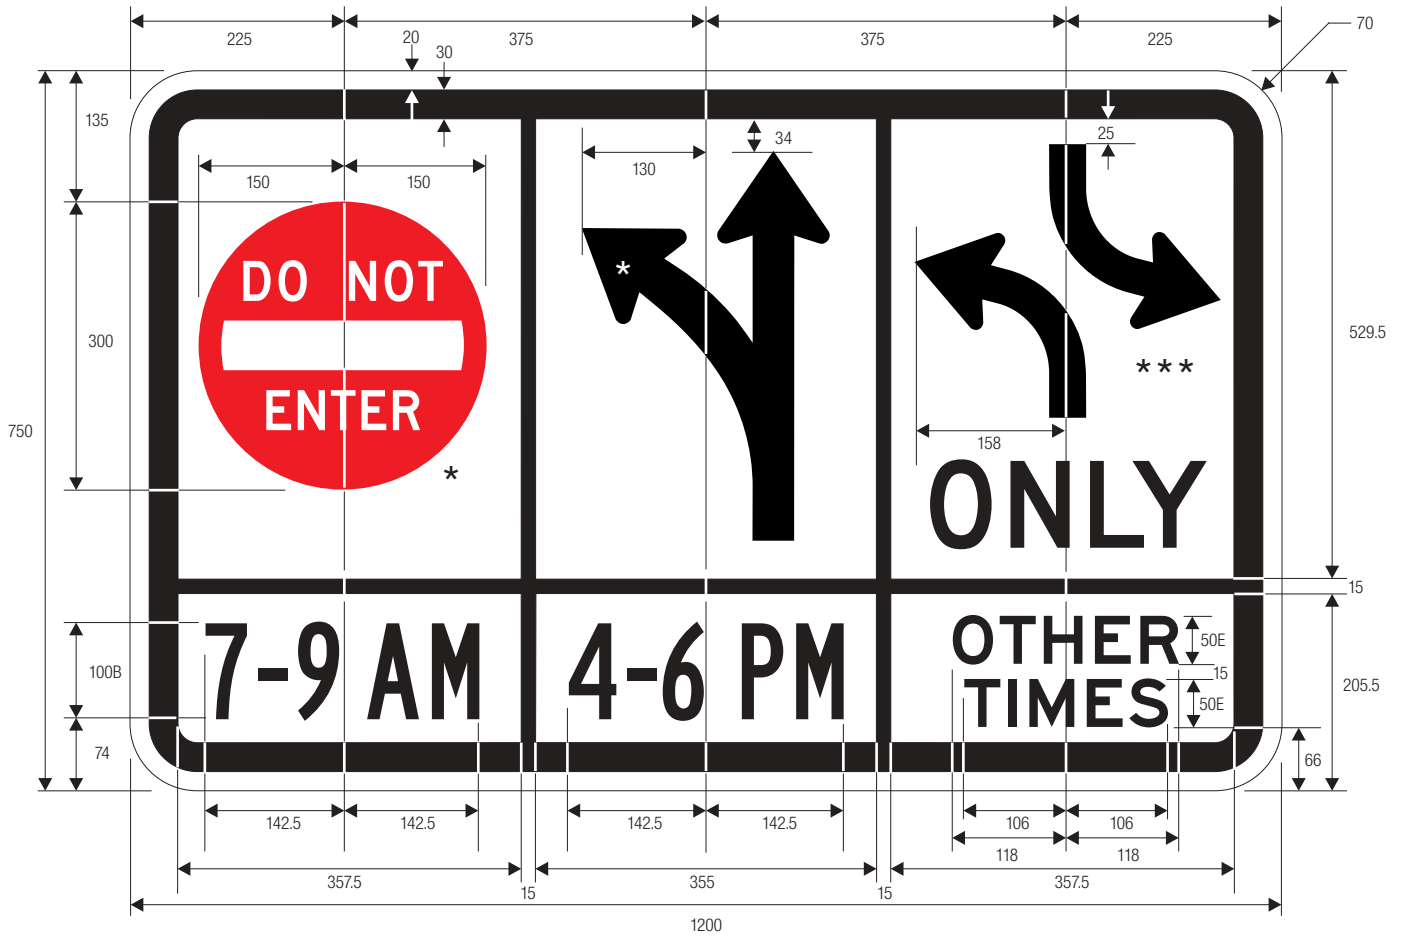

R3-9c

* Insert R5-1-750, reduce 17% to fit.

** Insert R3-8a, center, reduce 30% to fit.

*** Insert R3-9a, reduce 40% to fit.

COLORS: LEGEND — BLACK
BACKGROUND — WHITE (RETROREFLECTIVE)

CIRCLE — RED (RETROREFLECTIVE)
LETTERING — WHITE (RETROREFLECTIVE)