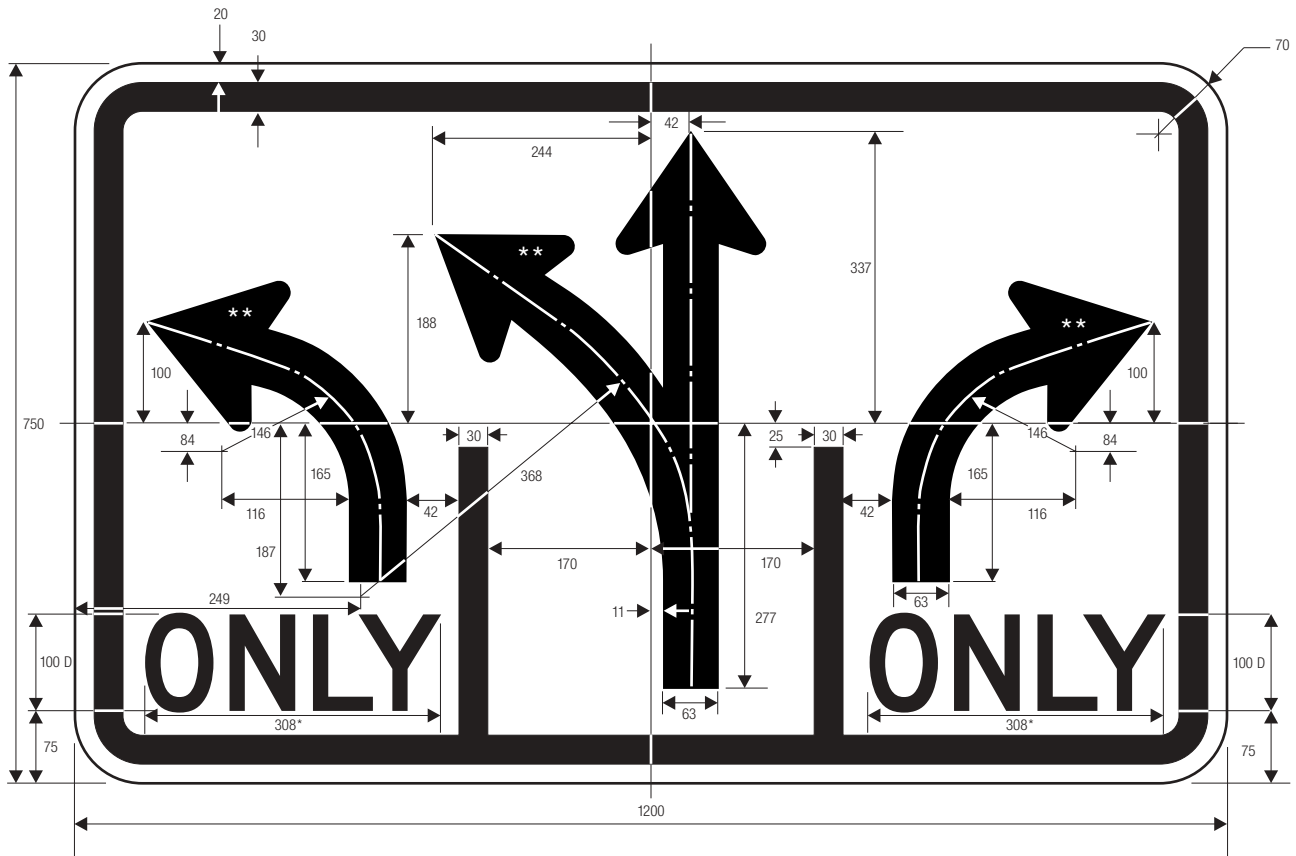

R3-8a

*Reduce spacing to fit and optically center legend.
**See page 6-2 for arrow design.

COLORS: LEGEND — BLACK
BACKGROUND — WHITE (RETROREFLECTIVE)