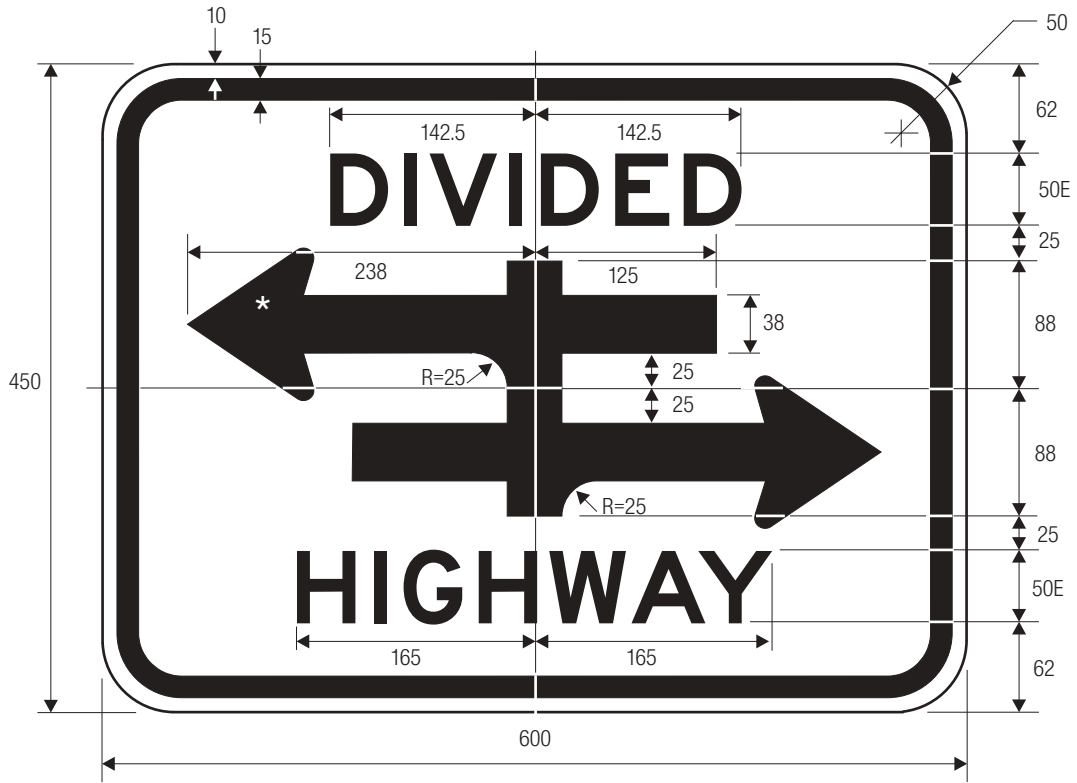

R6-3

*See page 6-2 for arrow design

COLORS: LEGEND — BLACK
BACKGROUND — WHITE (RETROREFLECTIVE)