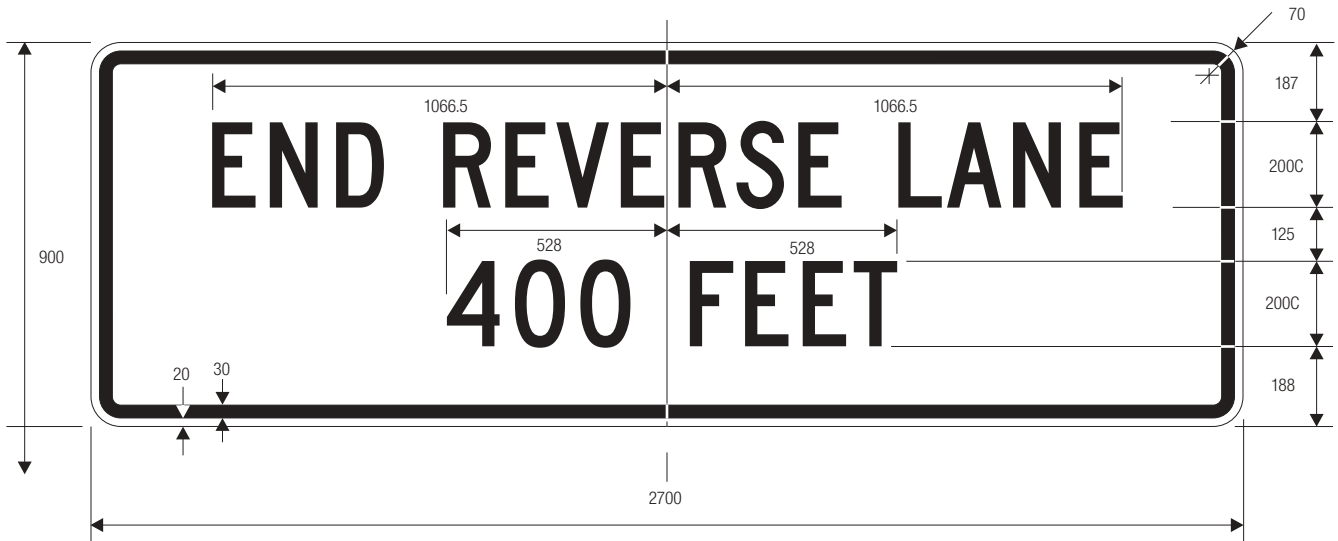

R3-9g

COLORS: LEGEND — BLACK
BACKGROUND — WHITE (RETROREFLECTIVE)