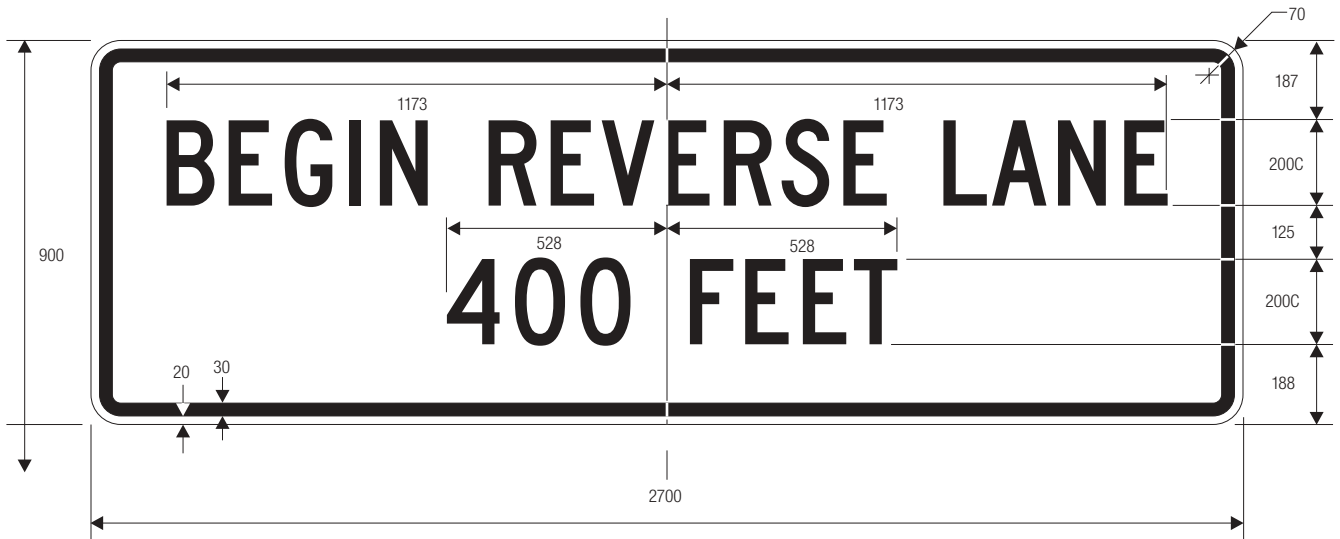

R3-9h

COLORS: LEGEND — BLACK
BACKGROUND — WHITE (RETROREFLECTIVE)