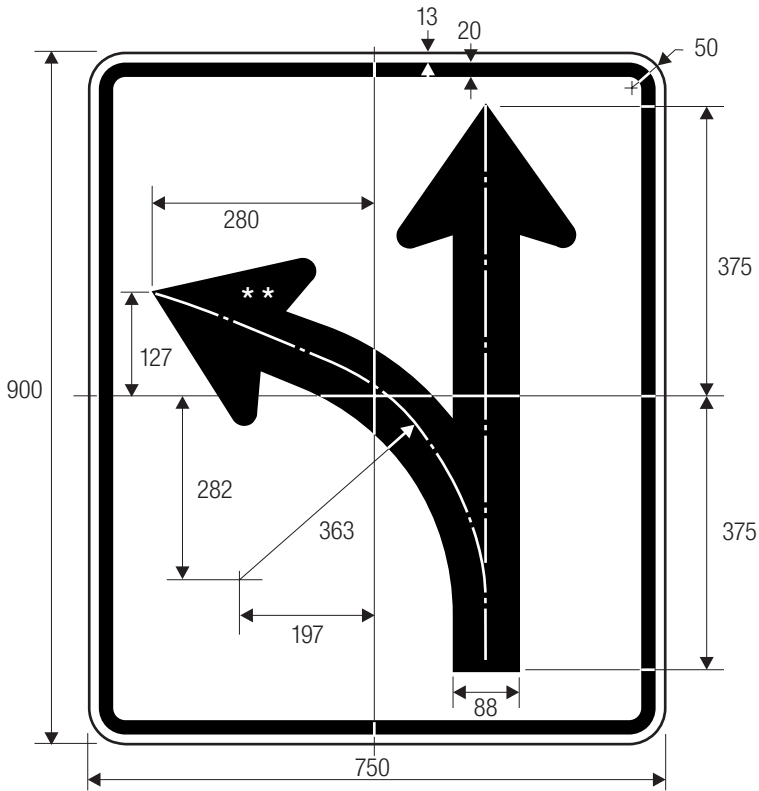

R3-6L

COLORS: LEGEND – BLACK
BACKGROUND – WHITE (RETROREFLECTIVE)