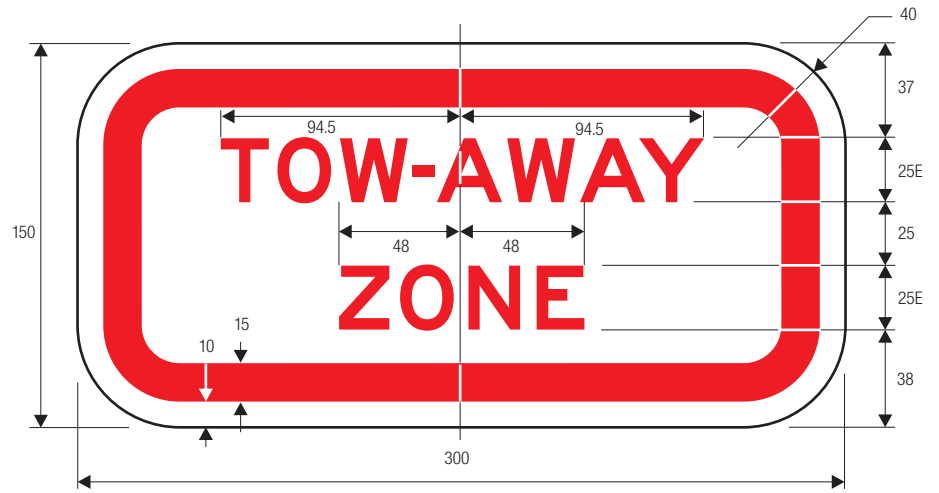

COLORS:
LEGEND — RED (RETROREFLECTIVE)
BACKGROUND — WHITE (RETROREFLECTIVE)

R7-201