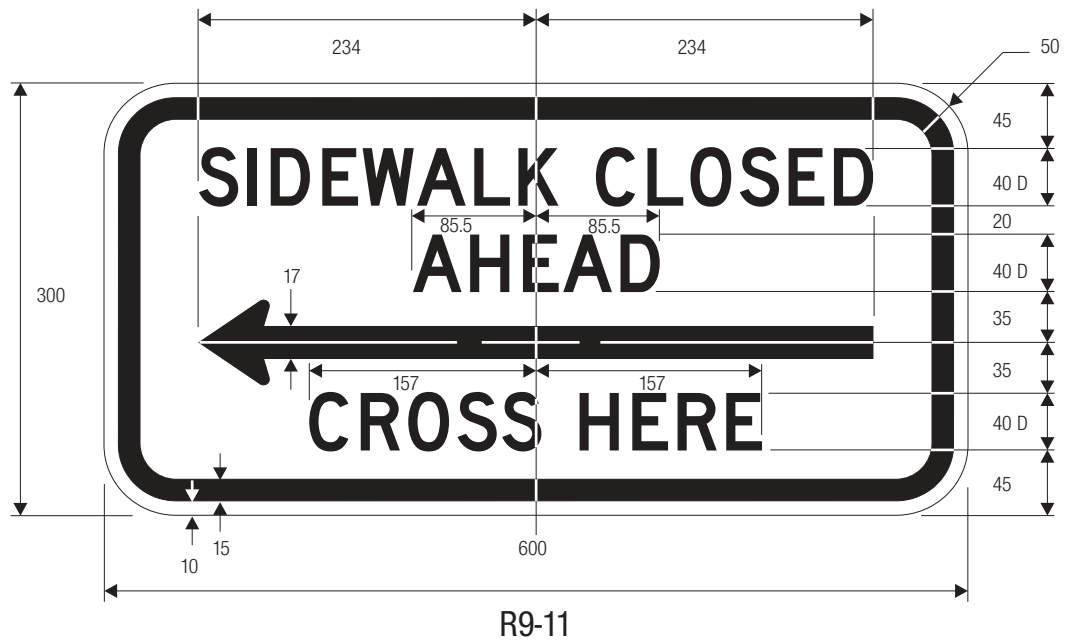

1-107

R9-7

\*SEE PAGES 6-7 AND 6-10 FOR SYMBOL DESIGN

COLORS: LEGEND — BLACK  
 BACKGROUND — WHITE (RETROREFLECTIVE)

COLORS: LEGEND — BLACK  
 BACKGROUND — WHITE (RETROREFLECTIVE)

\*See page 6-2 for arrow design