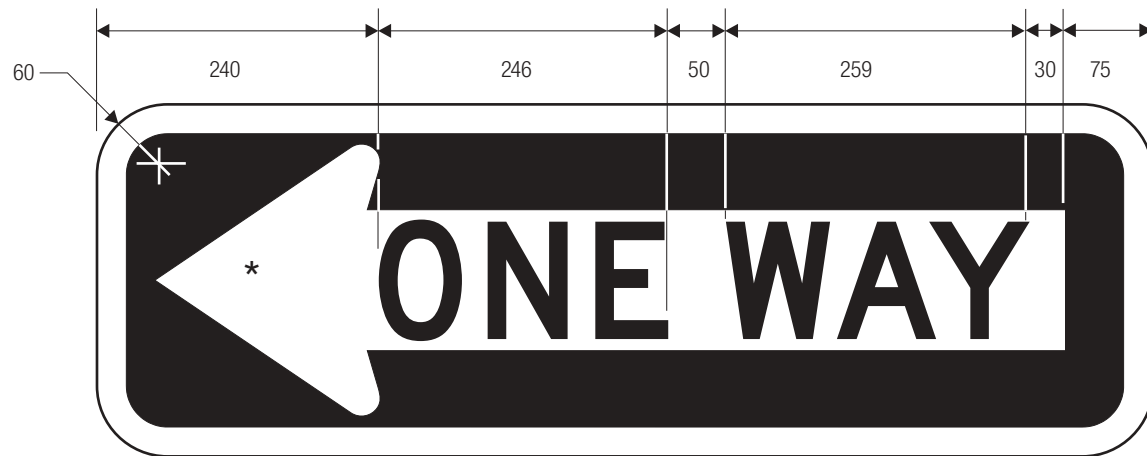

R6-1L

*See page 6-2 for arrow design.

COLORS: LEGEND — BLACK
BACKGROUND — BLACK
ARROW — WHITE (RETROREFLECTIVE)