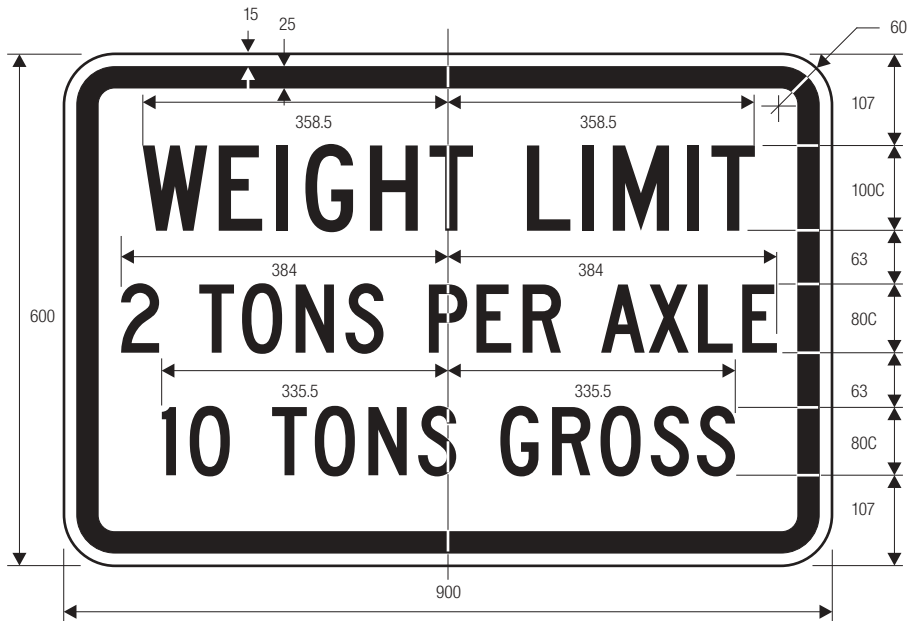

R12-4

COLORS: LEGEND — BLACK
BACKGROUND— WHITE (RETROREFLECTIVE)