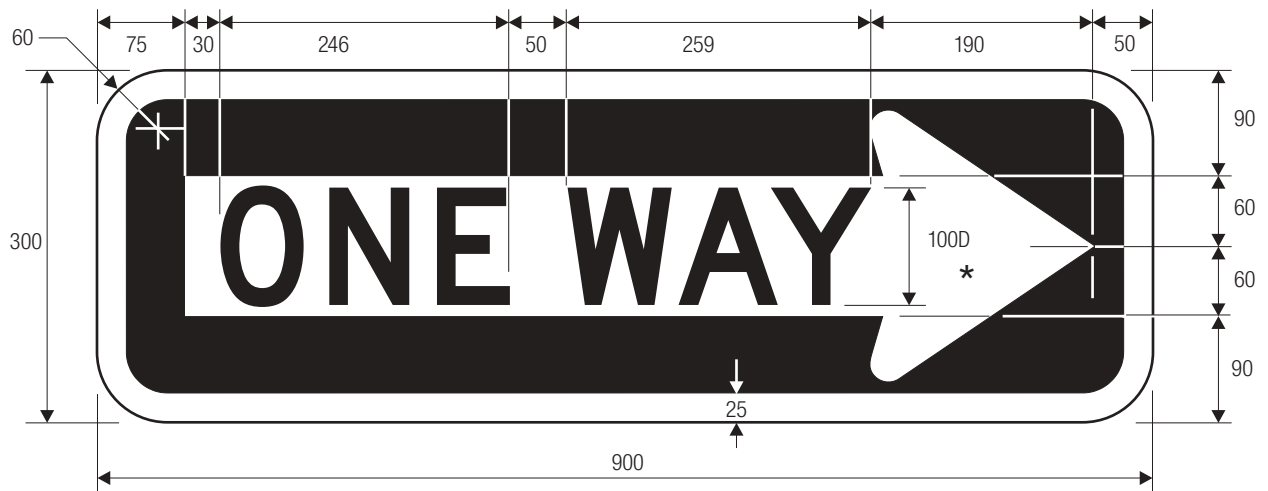

COLORS: LEGEND — BLACK  
 BACKGROUND — WHITE (RETROREFLECTIVE)

R5-10a

COLORS: LEGEND — BLACK  
 BACKGROUND — WHITE (RETROREFLECTIVE)

1-75

R5-10b

R5-10c

\*Reduce spacing to fit

COLORS: LEGEND — BLACK  
 BACKGROUND — WHITE (RETROREFLECTIVE)