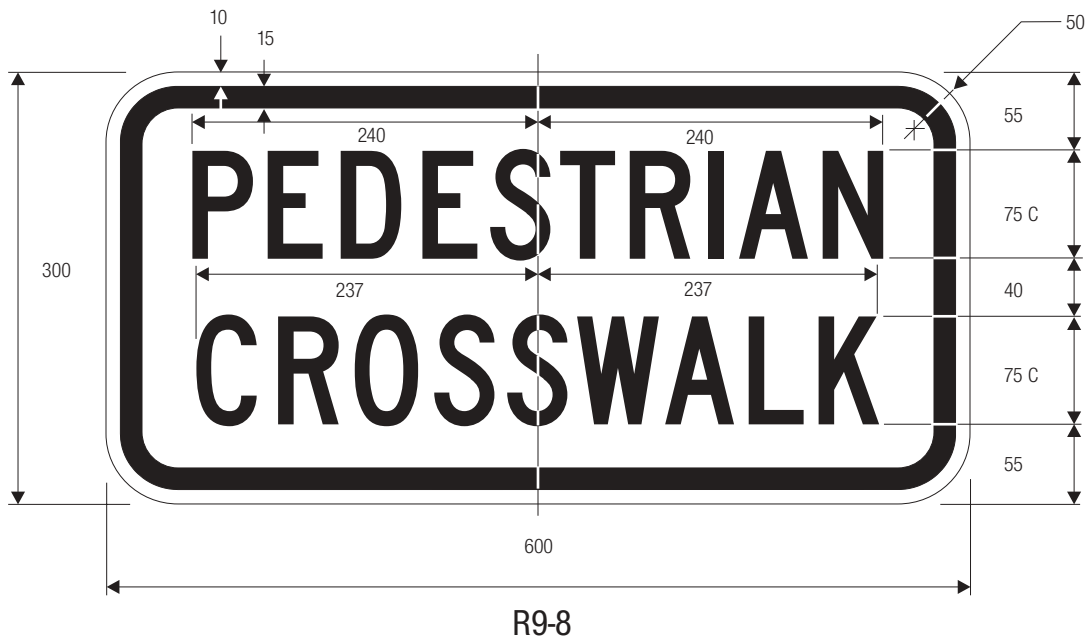

COLORS: LEGEND — BLACK
BACKGROUND — WHITE (RETROREFLECTIVE)