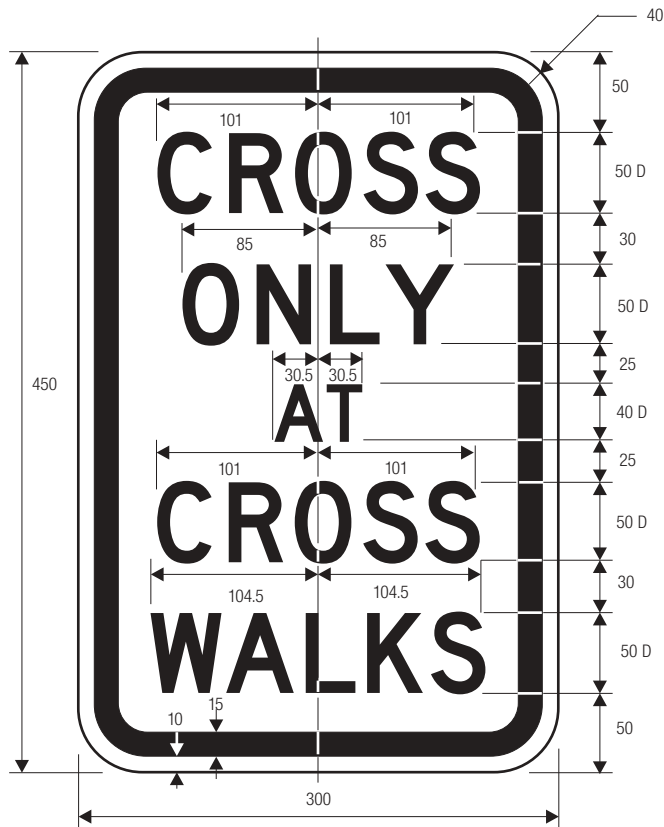

R9-2

COLORS: LEGEND — BLACK
BACKGROUND — WHITE (RETROREFLECTIVE)