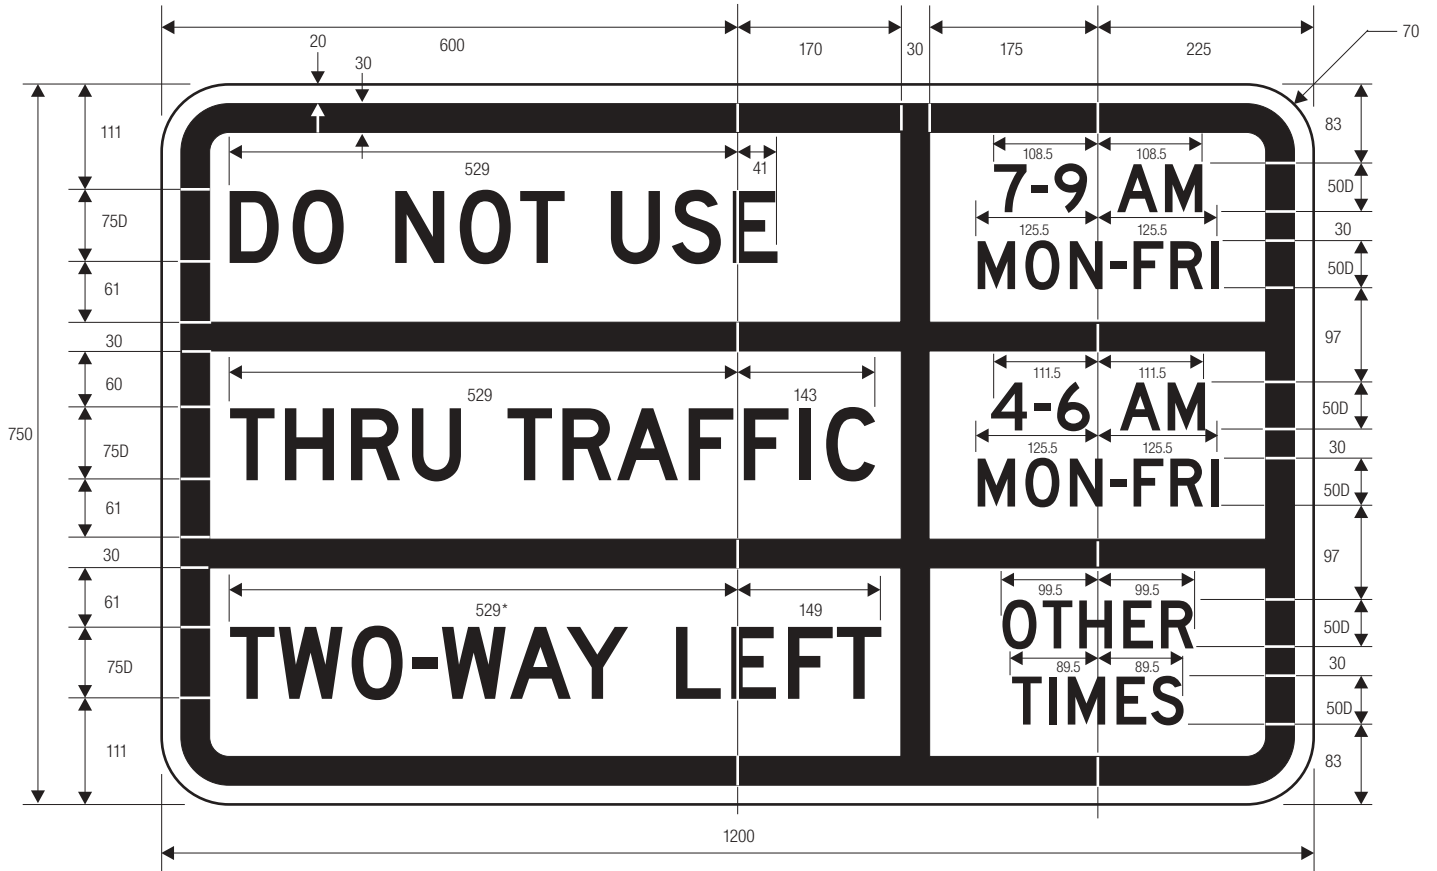

R3-9e

* Reduce spacing to fit

COLORS: LEGEND — BLACK
BACKGROUND — WHITE (RETROREFLECTIVE)