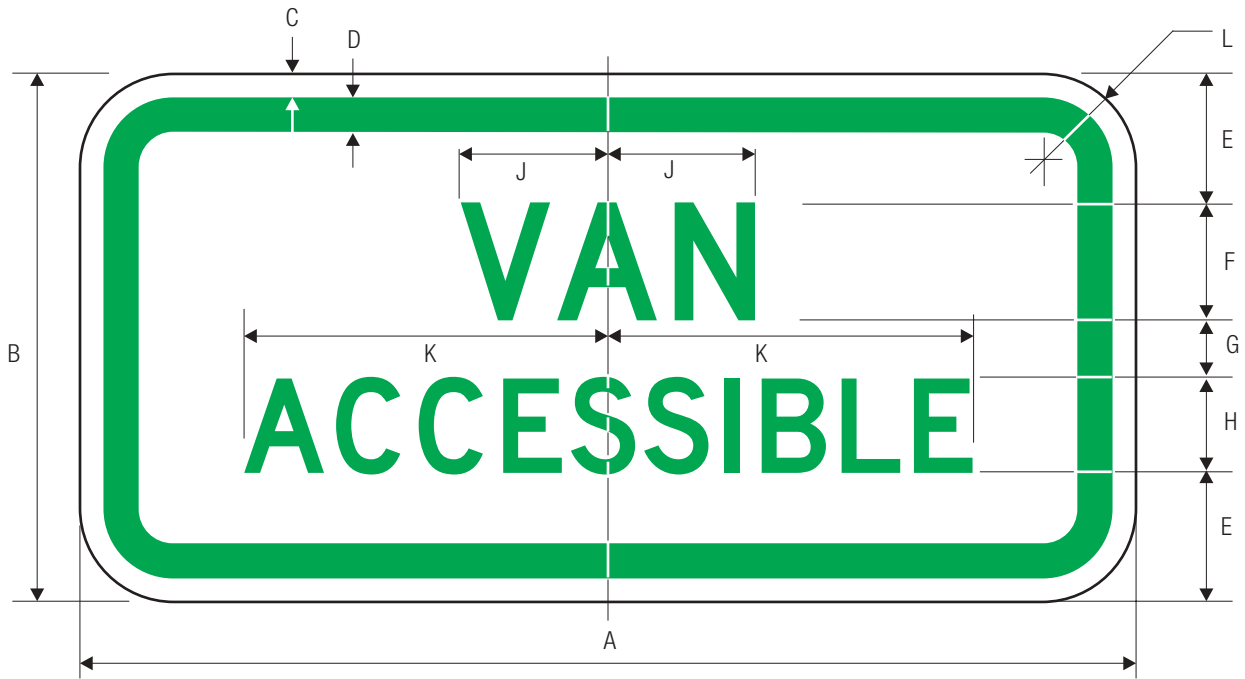

R7-7

R7-8

LEGEND – RED (RETROREFL) BACKGROUND – WHITE (RETROREFL)

LEGEND – GREEN (RETROREFL), WHITE SYMBOL ON BLUE (RETROREFL) BACKGROUND – WHITE (RETROREFL)

\*See page 6-2 for arrow design.

R7-8a

A	B	C	D	E	F	G	H	J	K	L
300	150	10	15	37	40 D	11	25 D	50	97	40
450	225	10	15	55	50 D	25	40 D	62.5	155	40