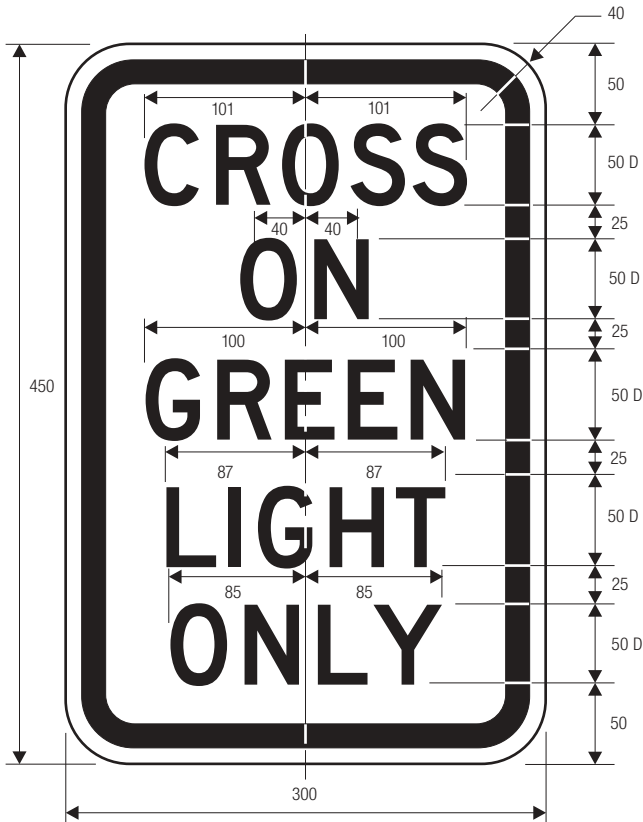

R10-1

COLORS: LEGEND — BLACK
BACKGROUND — WHITE (RETROREFLECTIVE)

*Reduce spacing to fit.
**See page 6-10 for symbol design.

COLORS: LEGEND — BLACK
SYMBOL — WHITE (RETROREFLECTIVE) ON BLACK
BACKGROUND — WHITE (RETROREFLECTIVE)