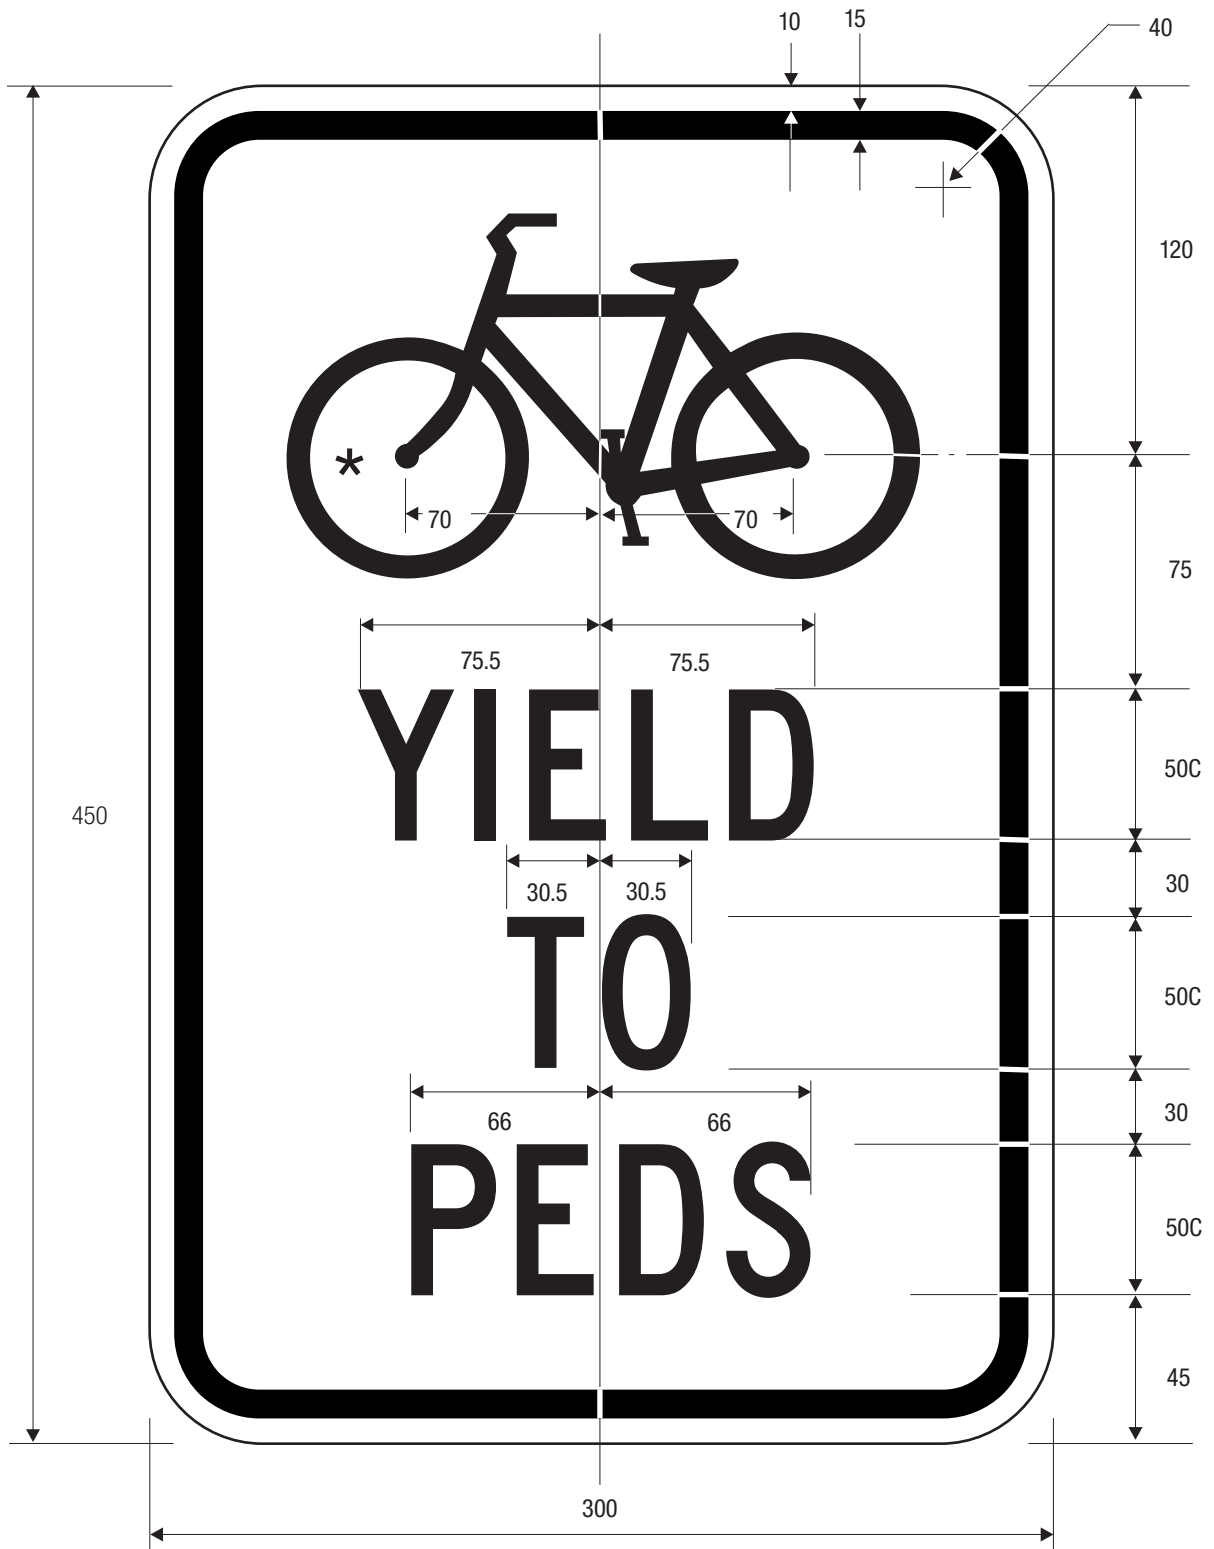

R9-6

*See page 6-7 for symbol design.

COLORS: LEGEND — BLACK
BACKGROUND — WHITE (RETROREFLECTIVE)

1-107