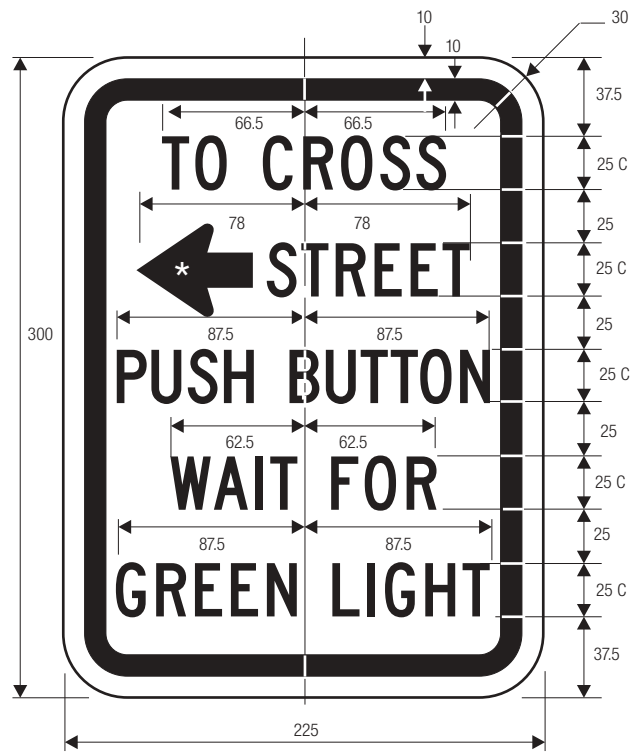

\*Reduce spacing to fit.  
 \*\*See page 6-10 for symbol design.

COLORS: LEGEND — BLACK  
 SYMBOL — WHITE (RETROREFLECTIVE) ON BLACK  
 BACKGROUND — WHITE (RETROREFLECTIVE)

R10-3

R10-3a

R10-4

R10-4a

COLORS: LEGEND & SYMBOL – BLACK  
 BACKGROUND – WHITE (RETROREFLECTIVE)