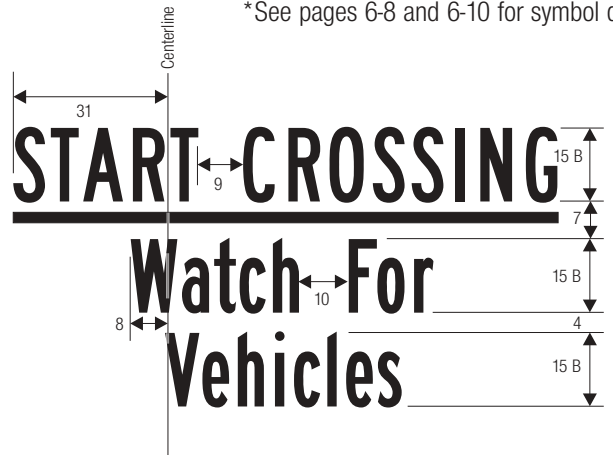

COLORS: LEGEND — BLACK
BACKGROUND — WHITE (RETROREFLECTIVE)