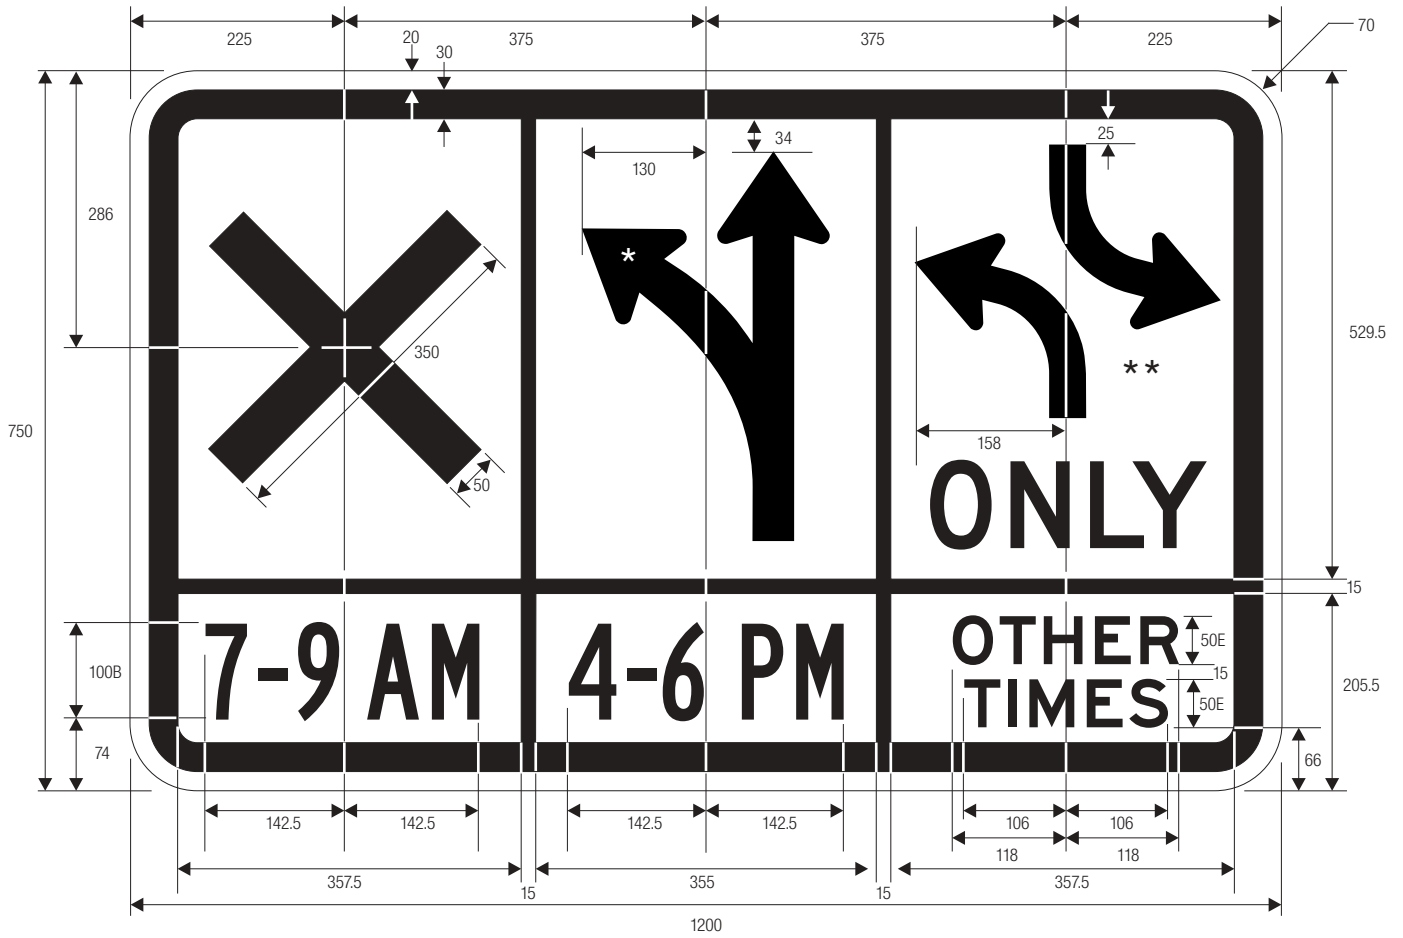

R3-9d

* Insert R3-8a, reduce 30% to fit.

** Insert R3-9a, reduce 40% to fit.

COLORS: LEGEND — BLACK
BACKGROUND — WHITE (RETROREFLECTIVE)