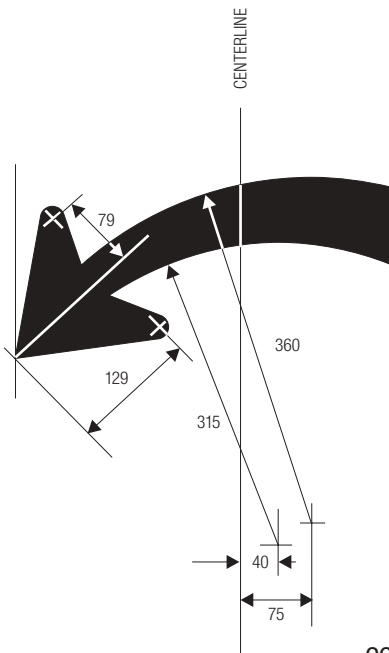

R10-6

R10-6a

COLORS: LEGEND BLACK
BACKGROUND WHITE (RETROREFLECTIVE)