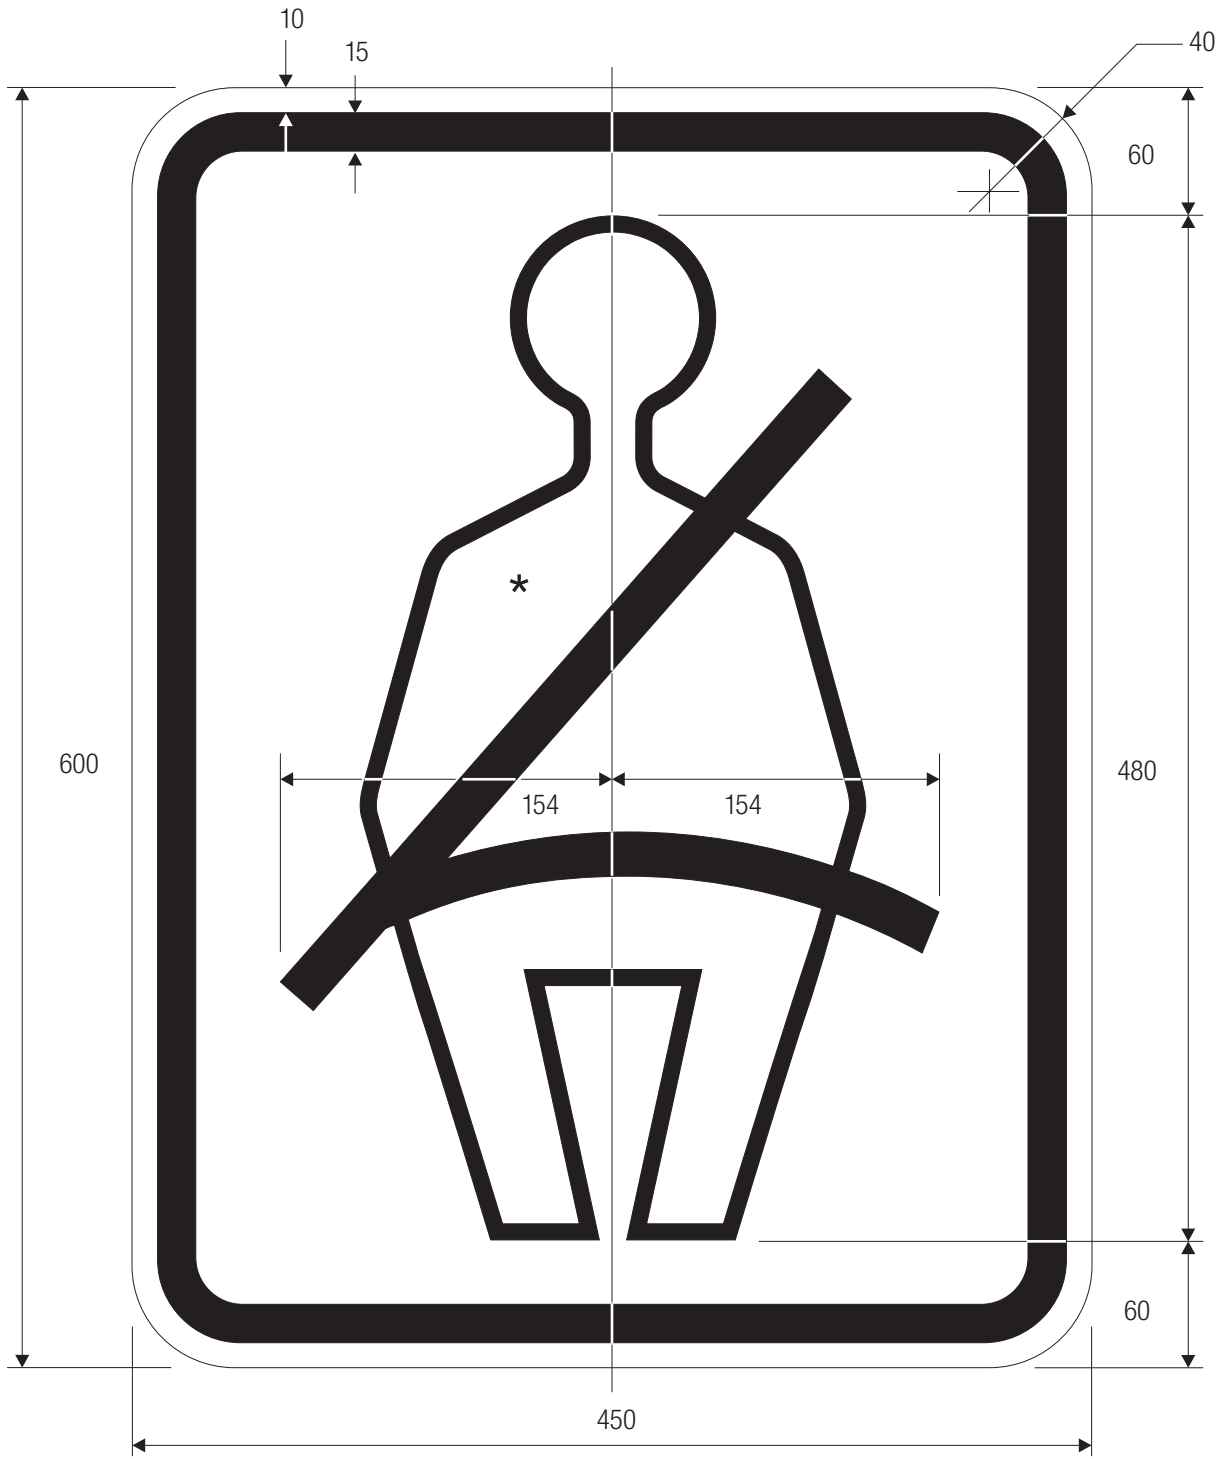

R16-1

*See page 6-20 for symbol design.

COLORS: SYMBOL — BLACK
BACKGROUND— WHITE (RETROREFLECTIVE)

1-154