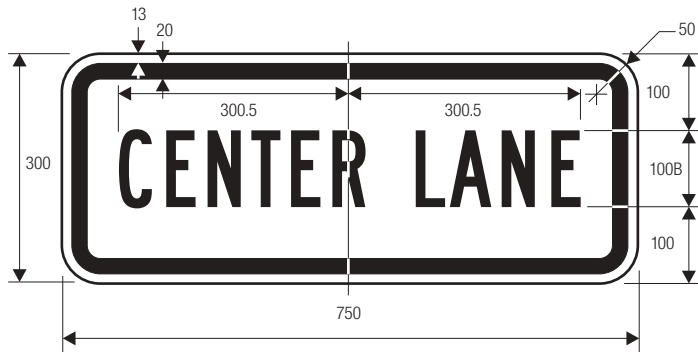

R3-5e

COLORS: LEGEND — BLACK
BACKGROUND — WHITE (RETROREFLECTIVE)