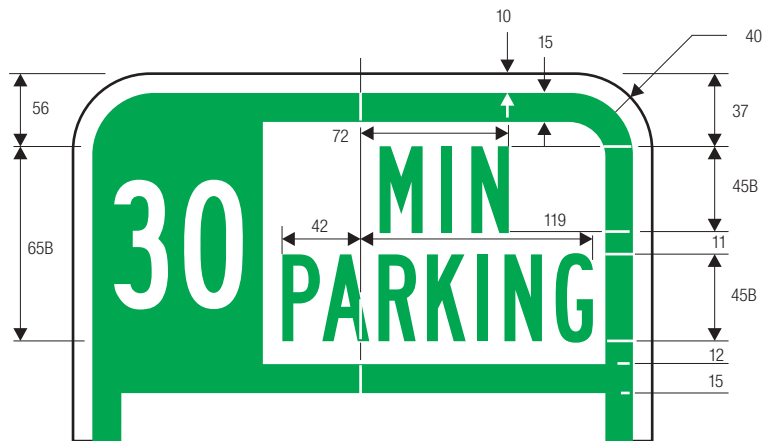

R7-108

COLORS: LEGEND — GREEN (RETROREFLECTIVE)
BACKGROUND — WHITE (RETROREFLECTIVE)