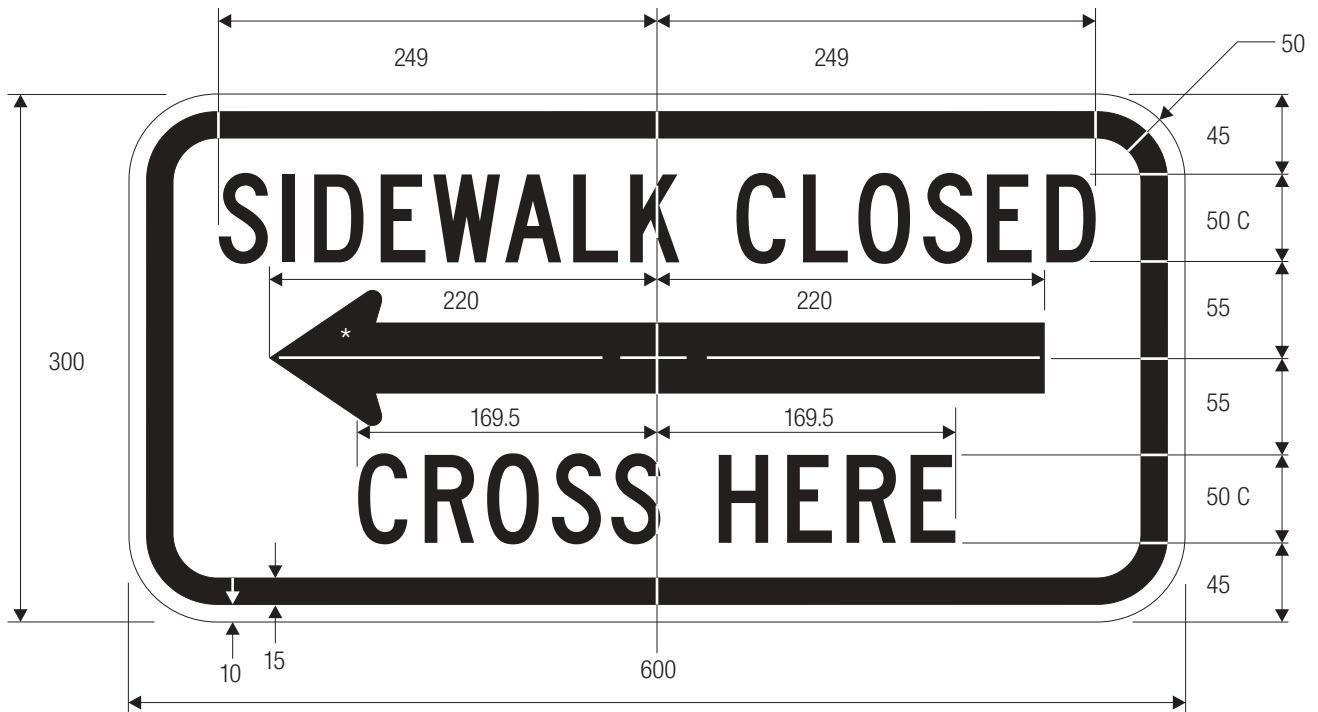

R9-11a

*See page 6-2 for arrow design

COLORS: LEGEND — BLACK
BACKGROUND — WHITE (RETROREFLECTIVE)