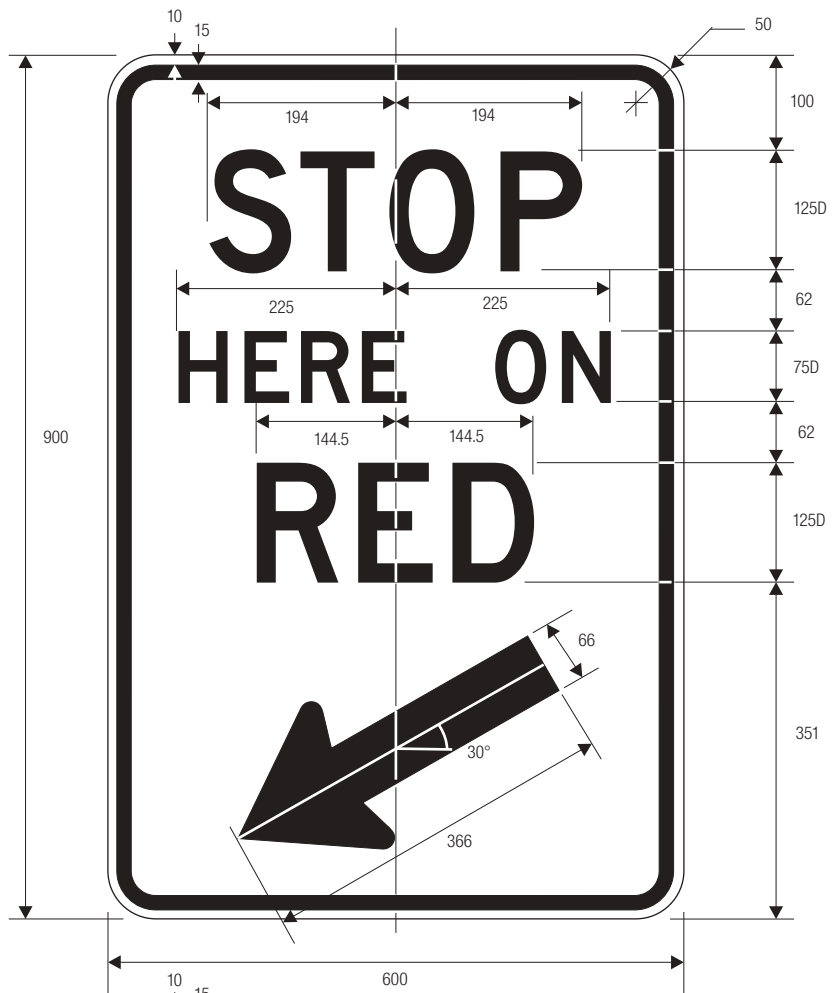

R10-6

R10-6a

COLORS: LEGEND BLACK
BACKGROUND WHITE (RETROREFLECTIVE)