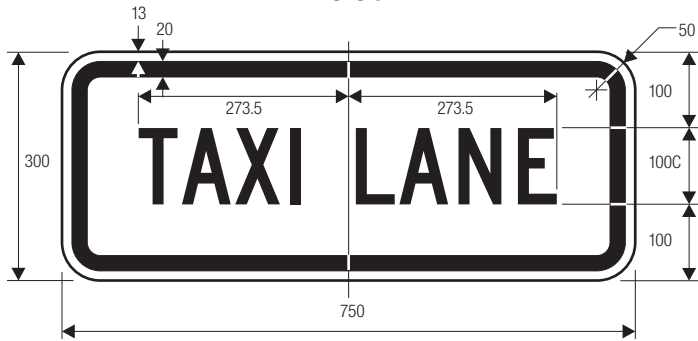

R3-5d

COLORS: LEGEND — BLACK
BACKGROUND — WHITE (RETROREFLECTIVE)