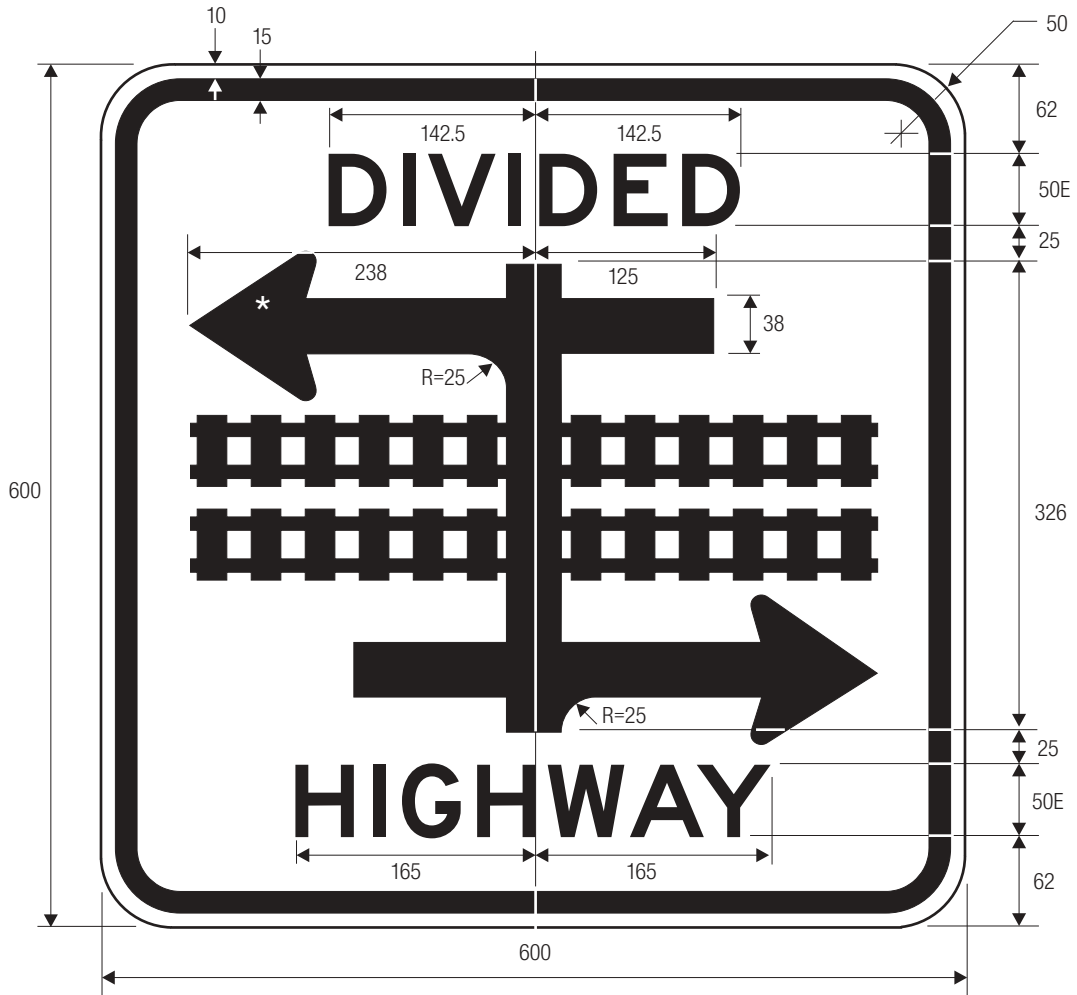

R15-6a

COLORS: LEGEND — BLACK  
 BACKGROUND — WHITE (RETROREFLECTIVE)

R15-6

\*See page 6-18 for symbol design.

COLORS: CIRCLE & DIAGONAL — RED (RETROREFLECTIVE)  
 SYMBOL — BLACK  
 BACKGROUND — WHITE (RETROREFLECTIVE)