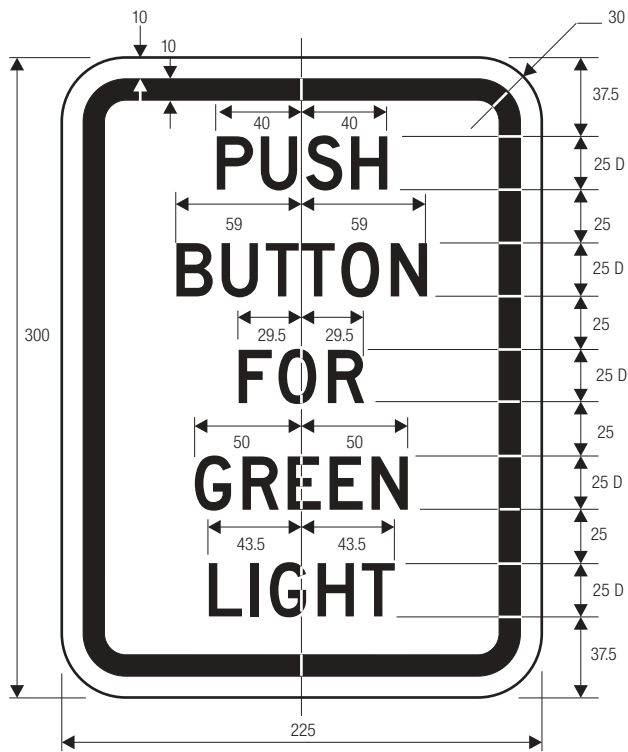

\*Reduce spacing to fit.  
 \*\*See page 6-10 for symbol design.

COLORS: LEGEND — BLACK  
 SYMBOL — WHITE (RETROREFLECTIVE) ON BLACK  
 BACKGROUND — WHITE (RETROREFLECTIVE)

R10-3

R10-3a

R10-4

R10-4a

COLORS: LEGEND & SYMBOL – BLACK  
 BACKGROUND – WHITE (RETROREFLECTIVE)