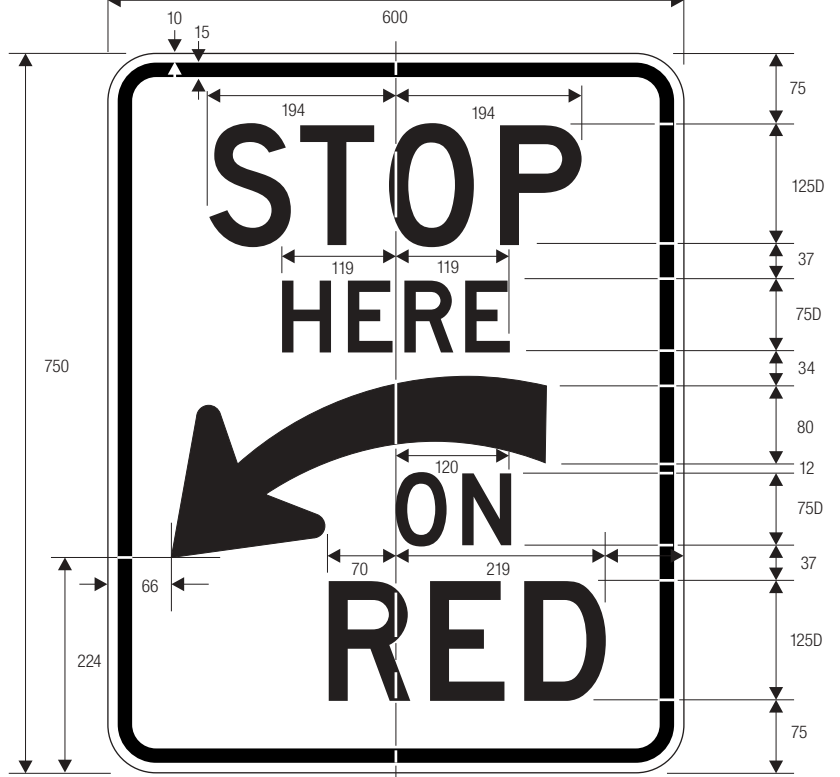

R10-6

R10-6a

COLORS: LEGEND BLACK
BACKGROUND WHITE (RETROREFLECTIVE)