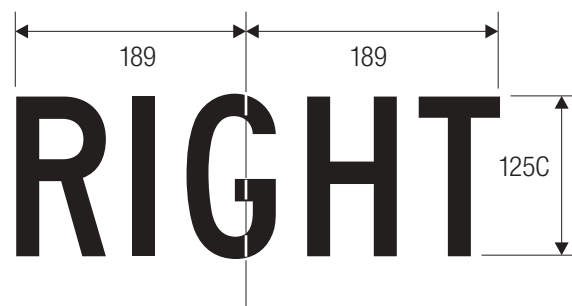

COLORS: LEGEND — BLACK
BACKGROUND— WHITE (RETROREFLECTIVE)