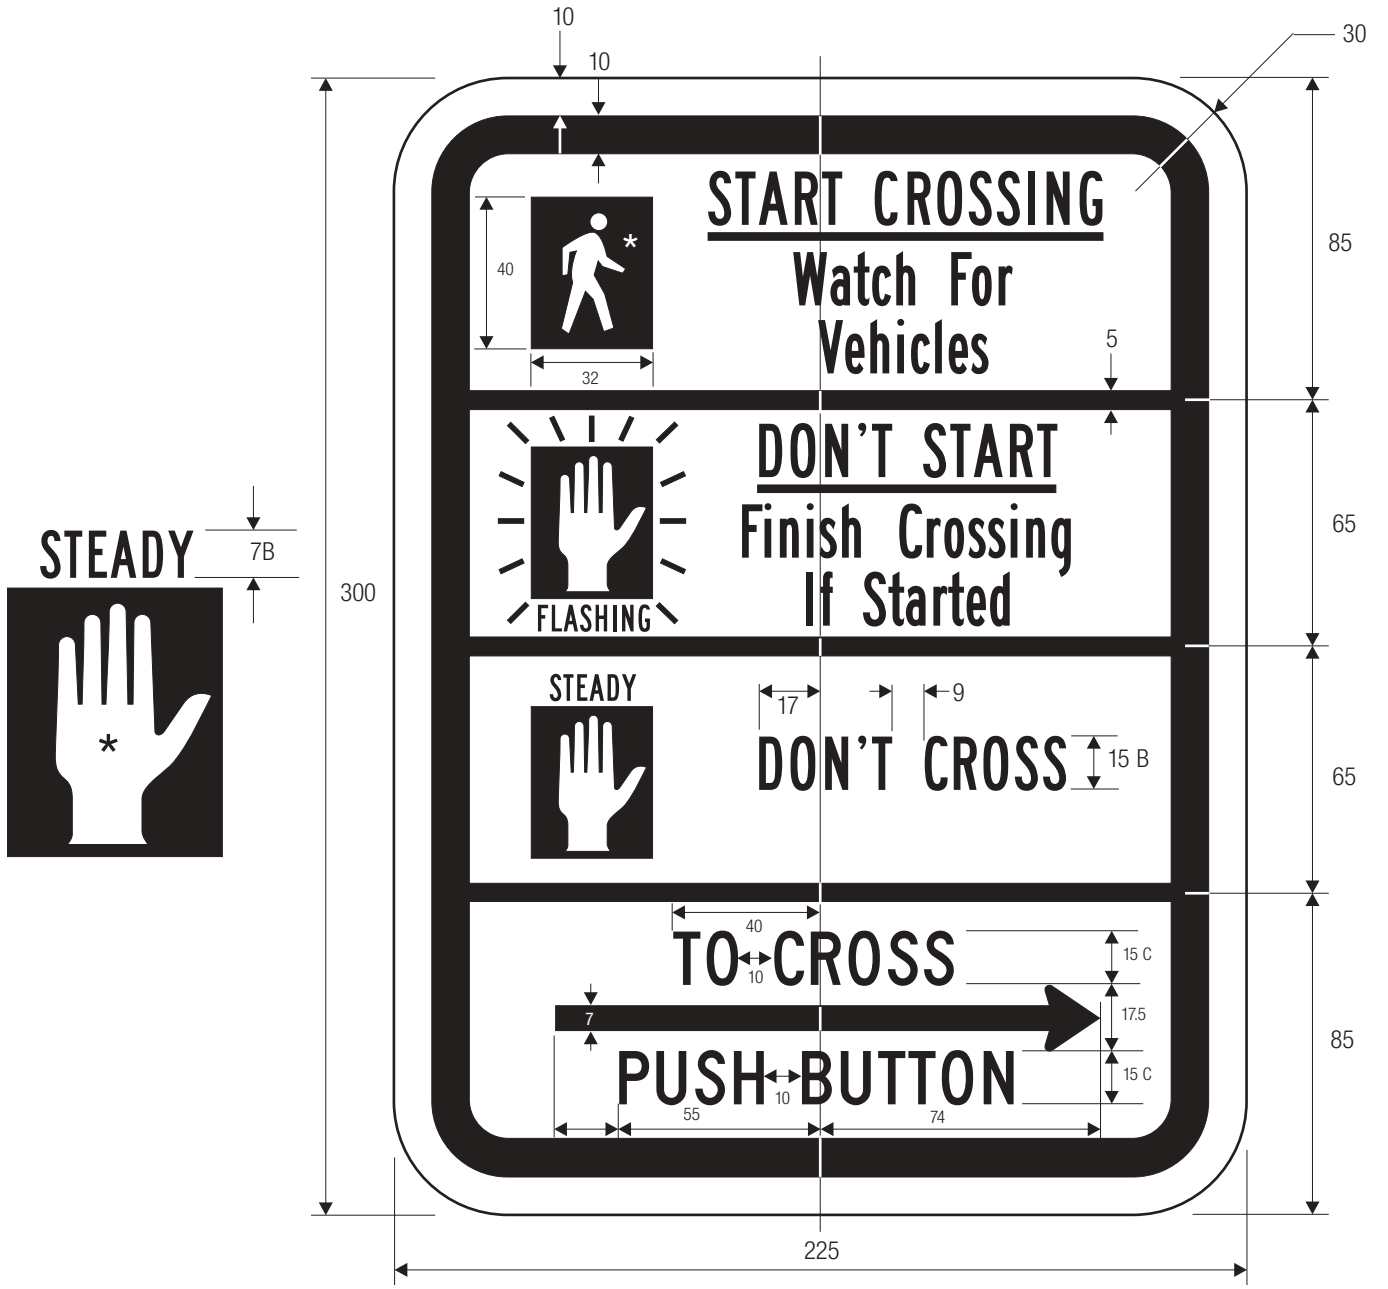

R10-3b

*See pages 6-8 and 6-10 for symbol designs.