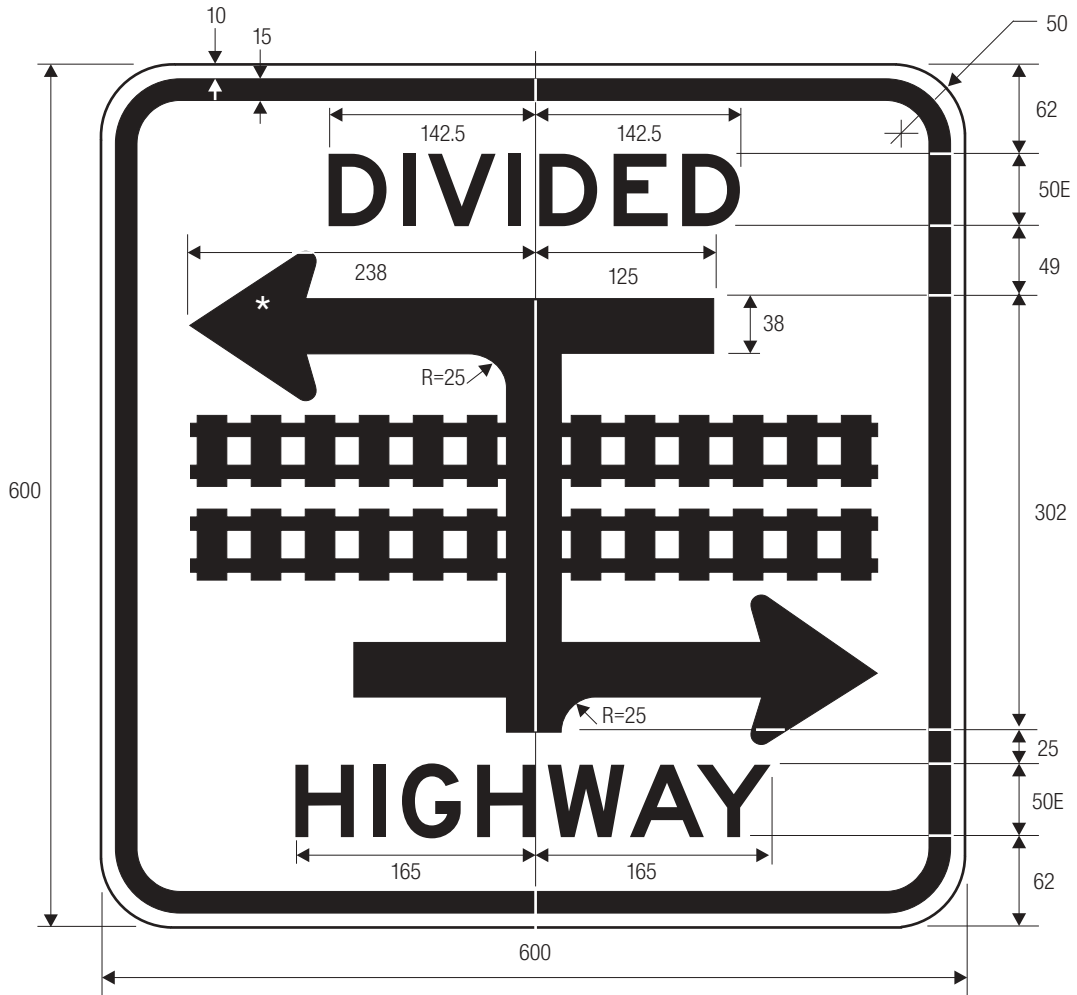

R15-7a

*See page 6-19 for symbol design.

COLORS: LEGEND — BLACK
BACKGROUND— WHITE (RETROREFLECTIVE)