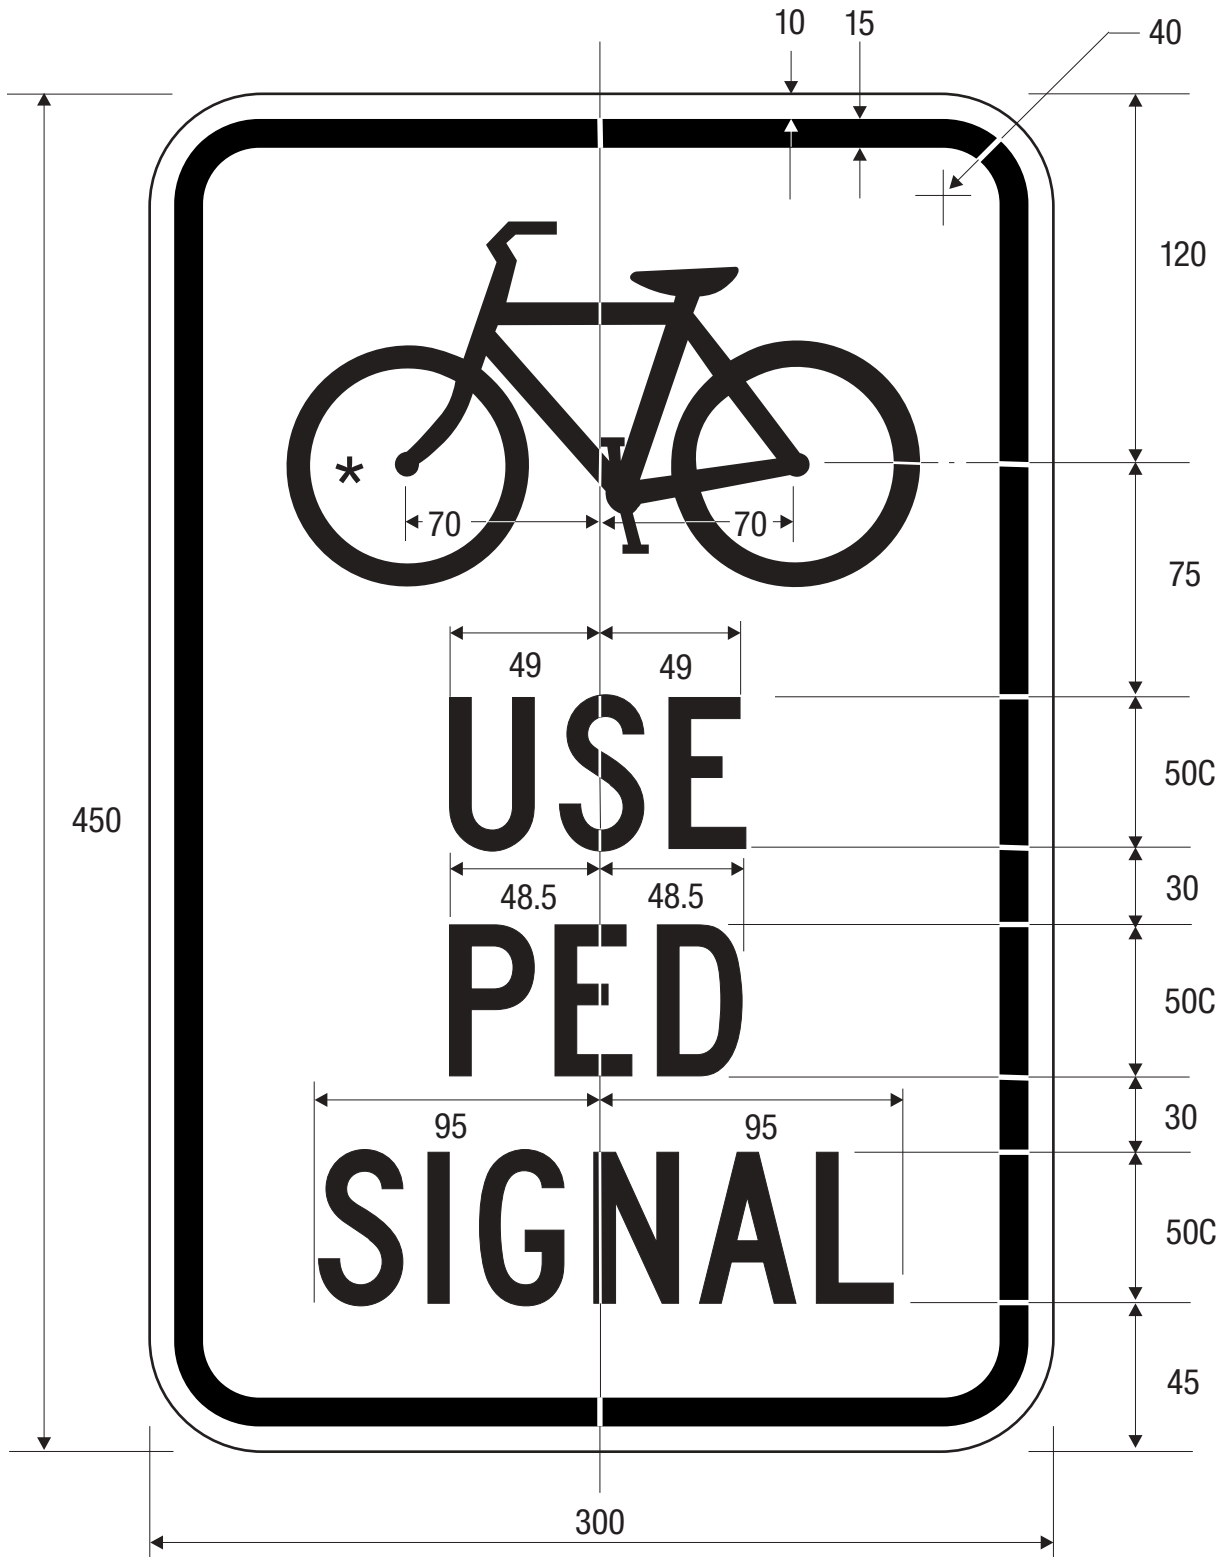

*See page 6-7 for design.

R9-5

COLORS: LEGEND — BLACK
BACKGROUND — WHITE (RETROREFLECTIVE)