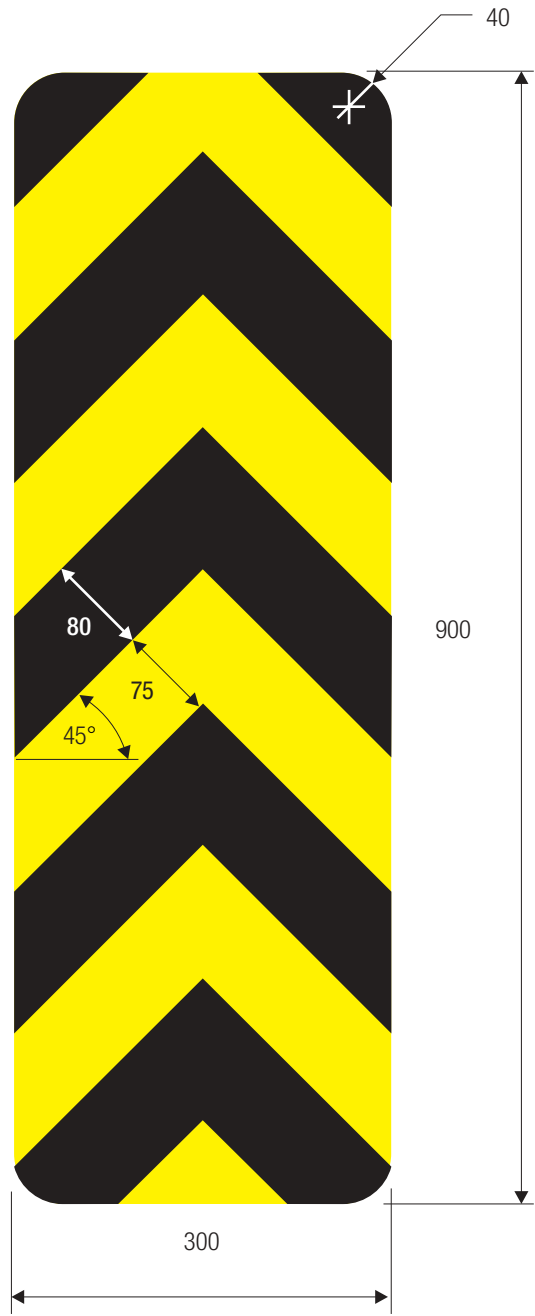

OM1-2

OM1-2 COLORS:

REFLECTORS – YELLOW (RETROREFLECTIVE)
 BACKGROUND – BLACK

OM1-1

OM1-1 COLORS:

REFLECTORS – YELLOW (RETROREFLECTIVE)
 BACKGROUND – YELLOW
 BORDER – YELLOW (RETROREFLECTIVE)

OM1-3

OM1-3 COLORS:

SIGN PANEL – YELLOW (RETROREFLECTIVE)

OM2-1V

OM2-1H

OM2-2V

OM2-2H

OM2-1 COLORS:

REFLECTORS — YELLOW (RETROREFLECTIVE)
 BACKGROUND — WHITE (RETROREFLECTIVE)

OM2-2 COLORS:

SIGN PANEL — YELLOW (RETROREFLECTIVE)

OM-3R

OM-3C

OM-3L

COLORS: STRIPES -BLACK
BACKGROUND-YELLOW (RETROREFLECTIVE)

OM4-1

OM4-2

OM4-1 COLORS:

- REFLECTORS — RED (RETROREFLECTIVE)
- BACKGROUND — RED
- BORDER — RED (RETROREFLECTIVE)

OM4-3

OM4-2 COLORS:

- REFLECTORS — RED (RETROREFLECTIVE)
- BACKGROUND — BLACK

OM4-3 COLORS:

- SIGN PANEL — RED (RETROREFLECTIVE)