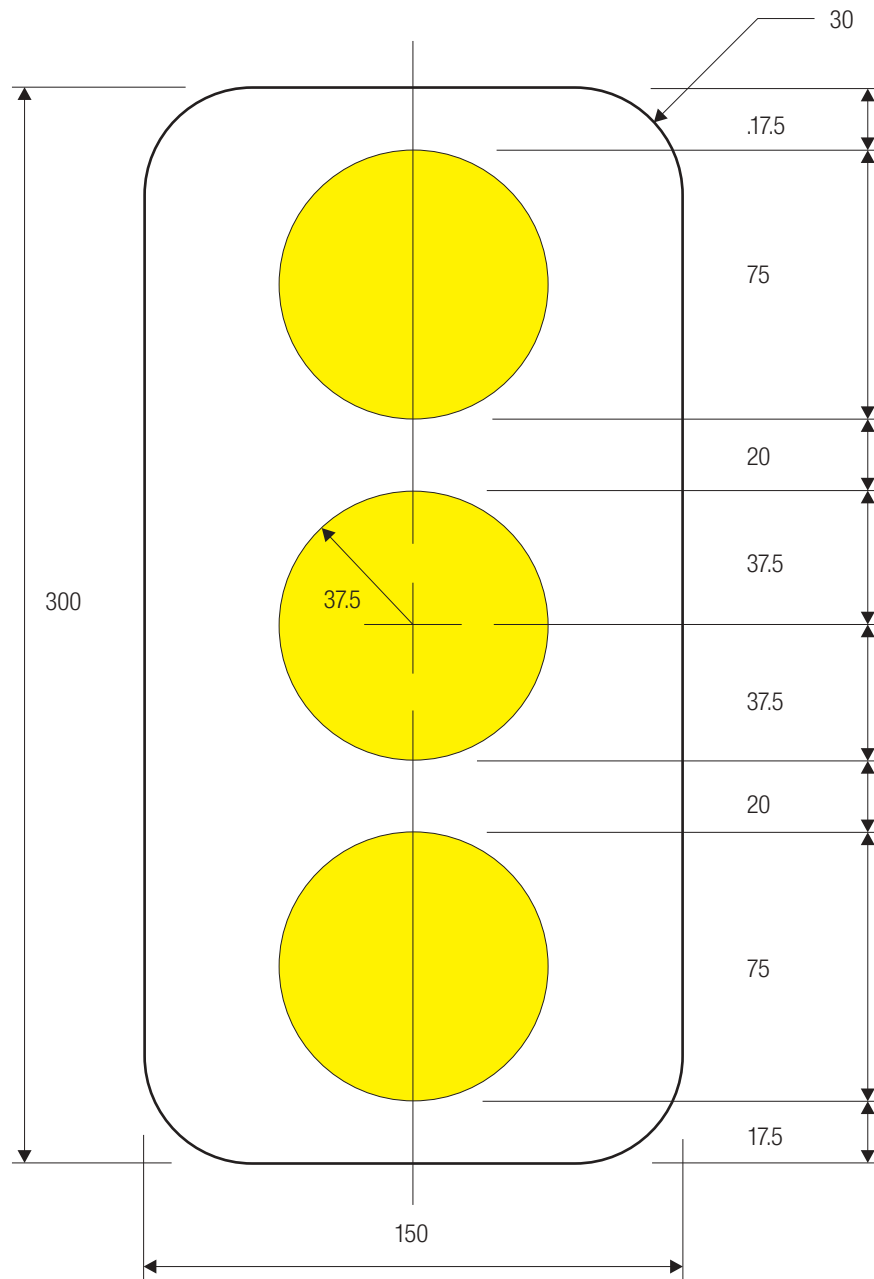

OM1-2

OM1-2 COLORS:

REFLECTORS – YELLOW (RETROREFLECTIVE)
 BACKGROUND – BLACK

OM1-1

OM1-1 COLORS:

REFLECTORS – YELLOW (RETROREFLECTIVE)
 BACKGROUND – YELLOW
 BORDER – YELLOW (RETROREFLECTIVE)

OM1-3

OM1-3 COLORS:

SIGN PANEL – YELLOW (RETROREFLECTIVE)

OM2-1V

OM2-1H

OM2-2V

OM2-2H

OM2-1 COLORS:

REFLECTORS — YELLOW (RETROREFLECTIVE)
 BACKGROUND — WHITE (RETROREFLECTIVE)

OM2-2 COLORS:

SIGN PANEL — YELLOW (RETROREFLECTIVE)

OM-3R

OM-3C

OM-3L

COLORS: STRIPES -BLACK
BACKGROUND-YELLOW (RETROREFLECTIVE)

OM4-1

OM4-2

OM4-1 COLORS:

- REFLECTORS — RED (RETROREFLECTIVE)
- BACKGROUND — RED
- BORDER — RED (RETROREFLECTIVE)

OM4-3

OM4-2 COLORS:

- REFLECTORS — RED (RETROREFLECTIVE)
- BACKGROUND — BLACK

OM4-3 COLORS:

- SIGN PANEL — RED (RETROREFLECTIVE)