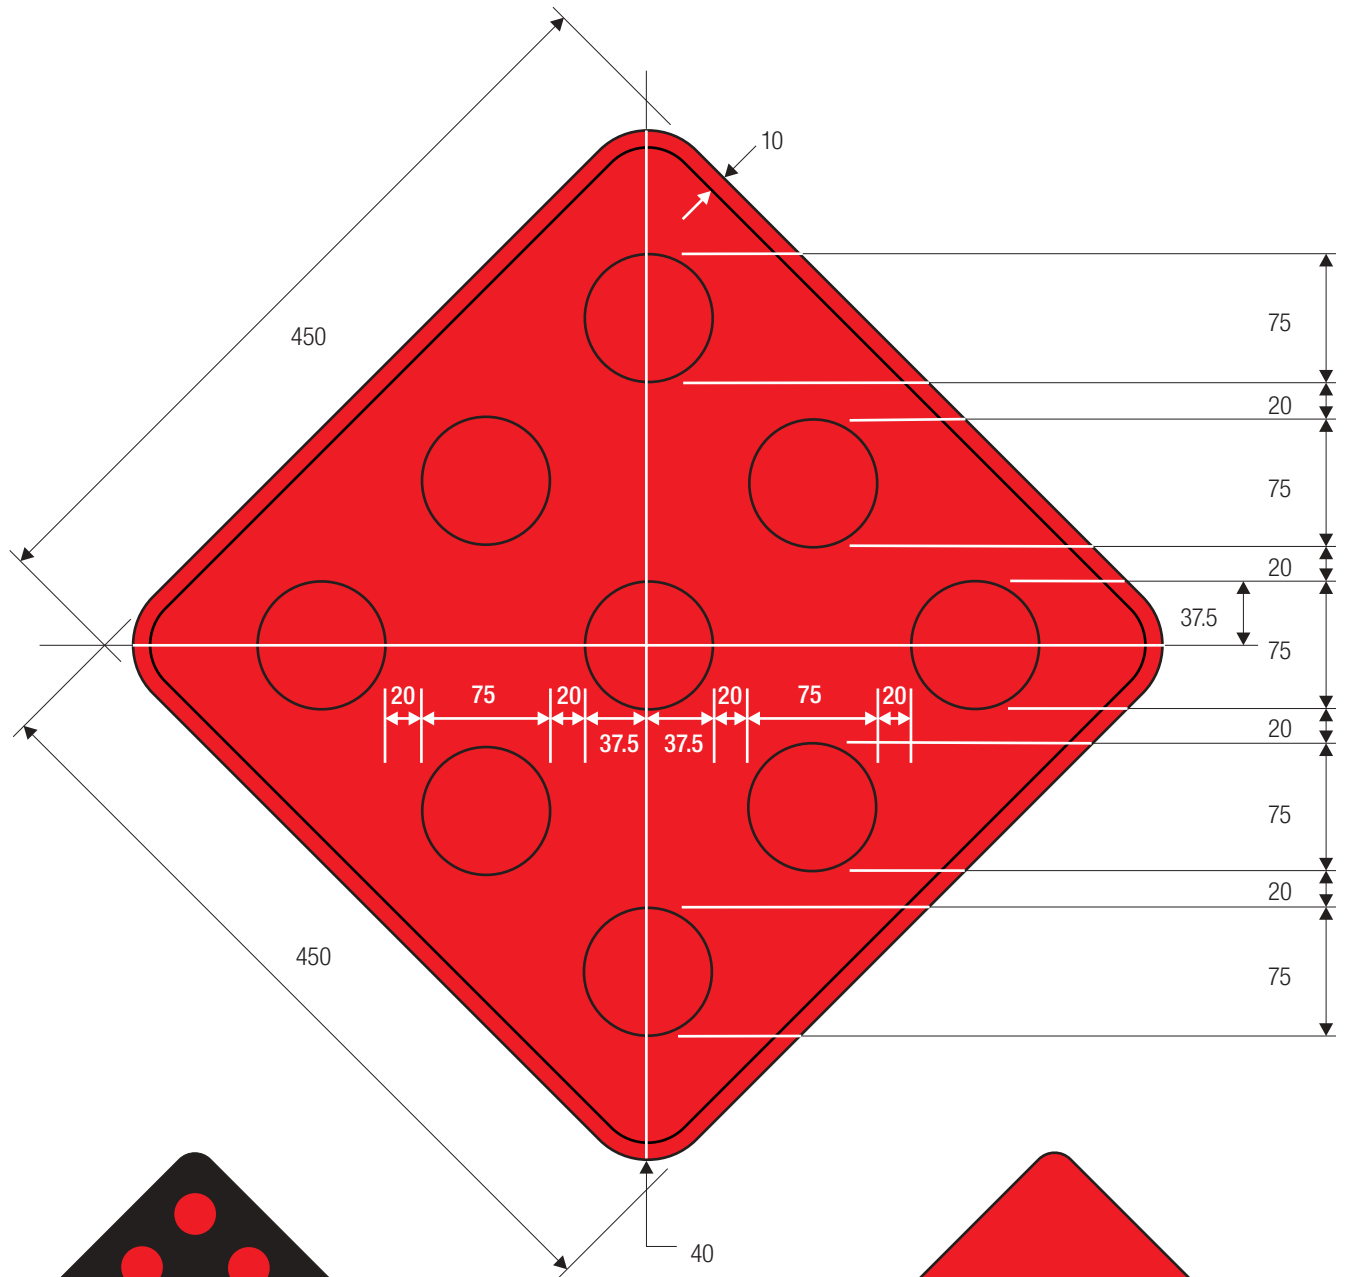

SIGN PANEL – YELLOW (RETROREFLECTIVE)

OM2-1V

OM2-1H

OM2-2V

OM2-2H

OM2-1 COLORS:

REFLECTORS — YELLOW (RETROREFLECTIVE)
 BACKGROUND — WHITE (RETROREFLECTIVE)

OM2-2 COLORS:

SIGN PANEL — YELLOW (RETROREFLECTIVE)

OM-3R

OM-3C

OM-3L

COLORS: STRIPES -BLACK
BACKGROUND-YELLOW (RETROREFLECTIVE)

OM4-1

OM4-2

OM4-1 COLORS:

- REFLECTORS — RED (RETROREFLECTIVE)
- BACKGROUND — RED
- BORDER — RED (RETROREFLECTIVE)

OM4-3

OM4-2 COLORS:

- REFLECTORS — RED (RETROREFLECTIVE)
- BACKGROUND — BLACK

OM4-3 COLORS:

- SIGN PANEL — RED (RETROREFLECTIVE)