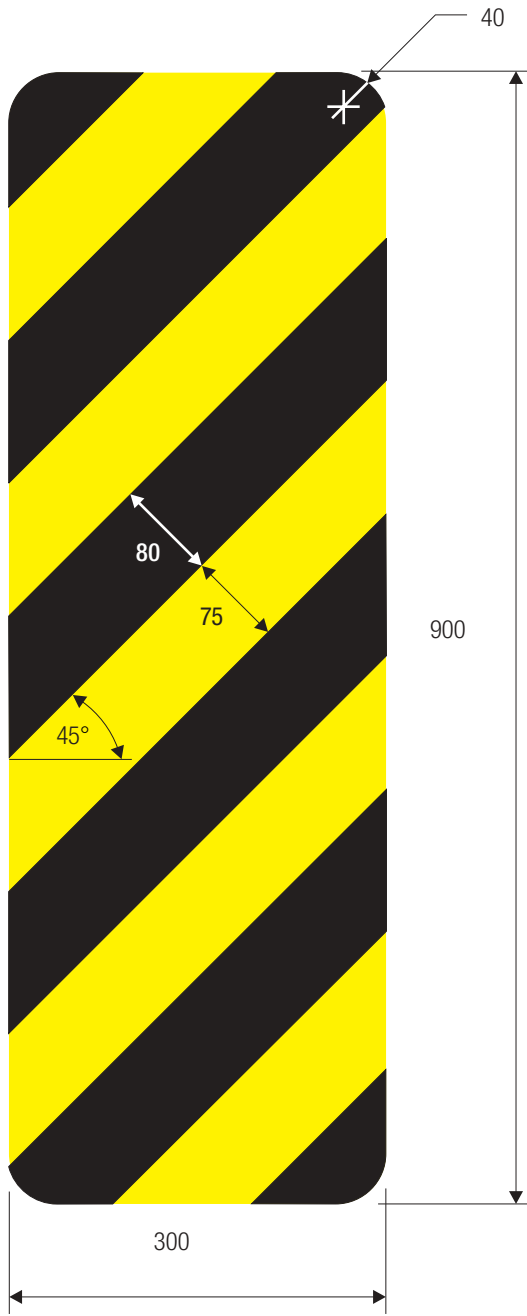

OM1-2

OM1-2 COLORS:

REFLECTORS – YELLOW (RETROREFLECTIVE)
 BACKGROUND – BLACK

OM1-1

OM1-1 COLORS:

REFLECTORS – YELLOW (RETROREFLECTIVE)
 BACKGROUND – YELLOW
 BORDER – YELLOW (RETROREFLECTIVE)

OM1-3

OM1-3 COLORS:

SIGN PANEL – YELLOW (RETROREFLECTIVE)

OM2-1V

OM2-1H

OM2-2V

OM2-2H

OM2-1 COLORS:

REFLECTORS — YELLOW (RETROREFLECTIVE)
 BACKGROUND — WHITE (RETROREFLECTIVE)

OM2-2 COLORS:

SIGN PANEL — YELLOW (RETROREFLECTIVE)

OM-3R

OM-3C

OM-3L

COLORS: STRIPES -BLACK
BACKGROUND-YELLOW (RETROREFLECTIVE)

OM4-1

OM4-2

OM4-1 COLORS:

- REFLECTORS — RED (RETROREFLECTIVE)
- BACKGROUND — RED
- BORDER — RED (RETROREFLECTIVE)

OM4-3

OM4-2 COLORS:

- REFLECTORS — RED (RETROREFLECTIVE)
- BACKGROUND — BLACK

OM4-3 COLORS:

- SIGN PANEL — RED (RETROREFLECTIVE)