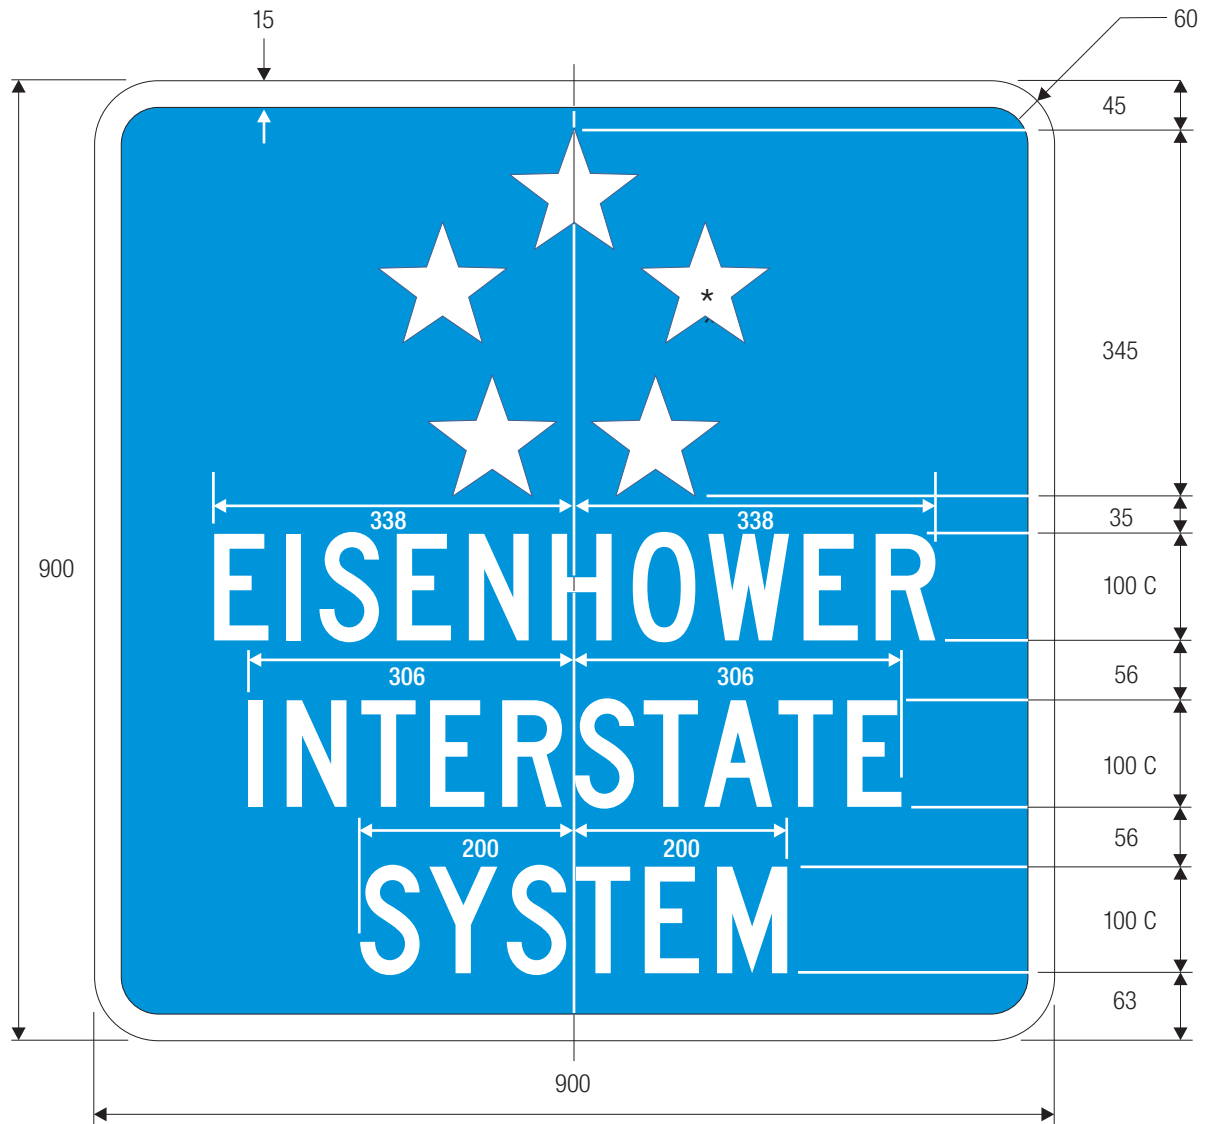

*Optically space numerals about centerline.

**See page 6-6 for symbol design.

M1-9

*Optically space numerals about centerline.
 **See page 6-37 for symbol design.

COLORS: LEGEND & SYMBOL — BLACK
 INNER BACKGROUND — WHITE (RETROREFLECTIVE)
 OUTER BACKGROUND — BLACK