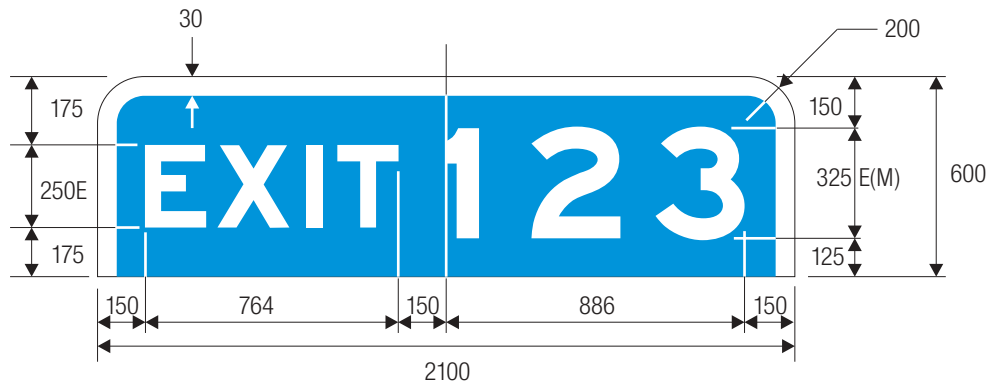

MOTORIST SERVICES SYMBOL SIGN

*See note on previous drawing

COLORS: LEGEND — WHITE (RETROREFLECTIVE)
BACKGROUND — BLUE (RETROREFLECTIVE)