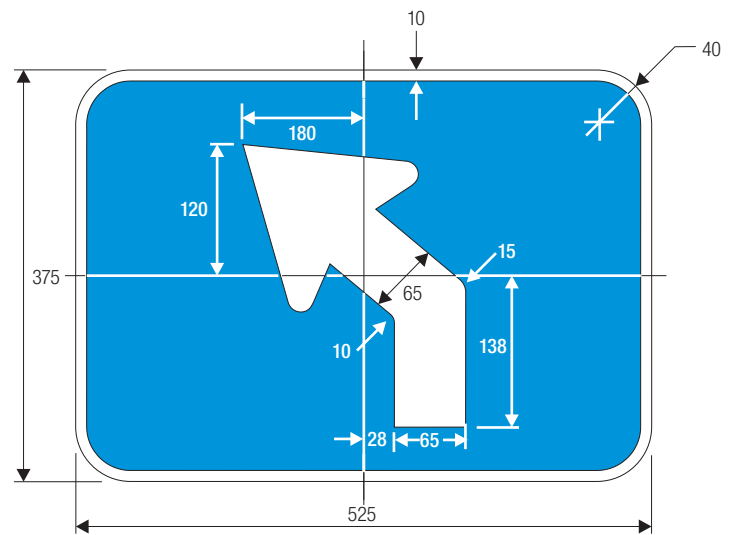

M5-2 (Interstate)