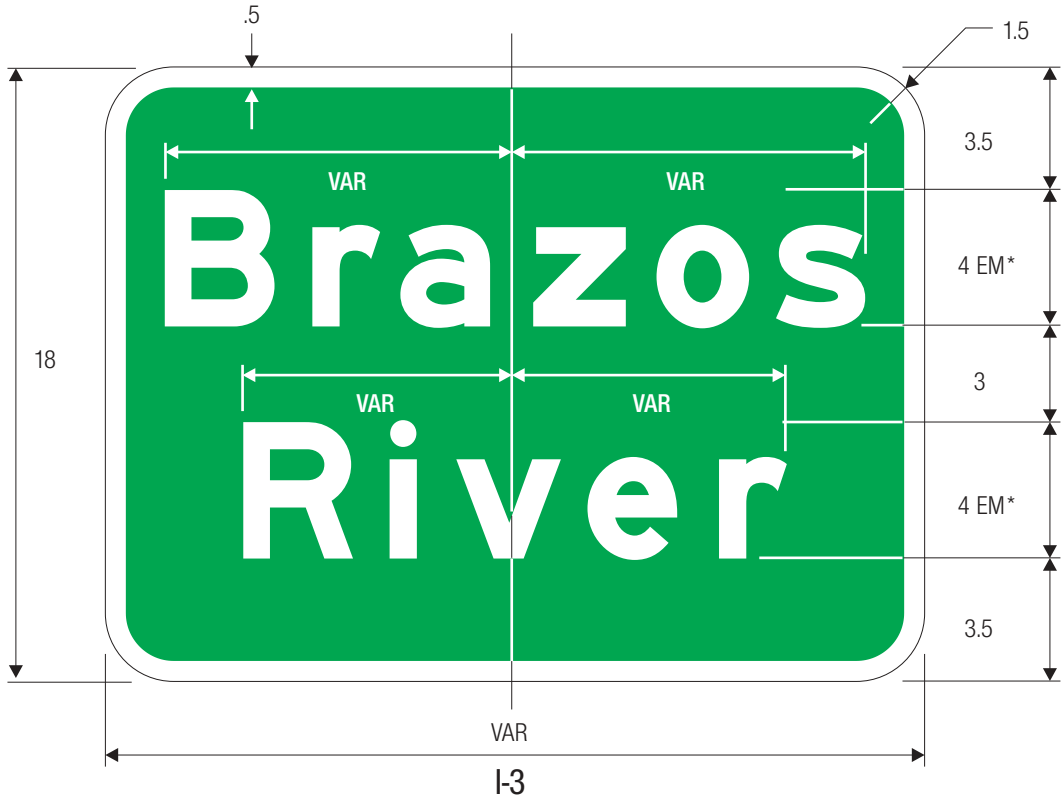

COLORS: LEGEND   WHITE (RETROREFLECTIVE)
BACKGROUND   GREEN (RETROREFLECTIVE)