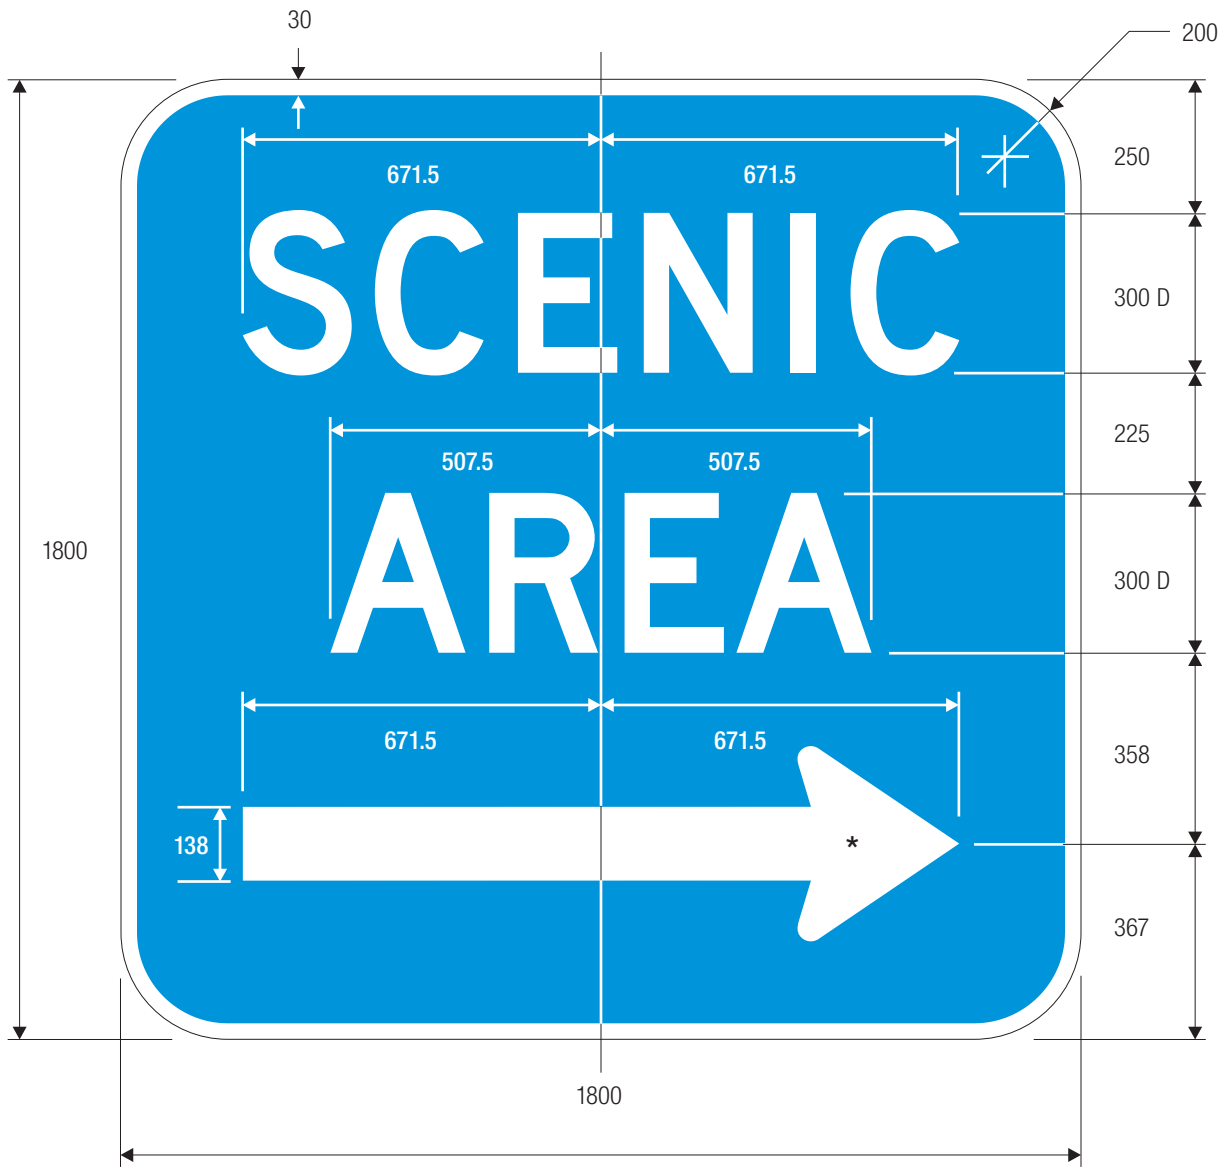

COLORS: LEGEND & ARROW – WHITE (RETROREFLECTIVE)
 BACKGROUND – BLUE (RETROREFLECTIVE)

D5-5a

*See page 6-41 for symbol design.

A	B	C	D	E	F
450	10	40	185	40	450
600	15	53	247	50	600
750	20	66	309	50	750

COLORS: SYMBOL WHITE (RETROREFLECTIVE)
 BACKGROUND BLUE (RETROREFLECTIVE)