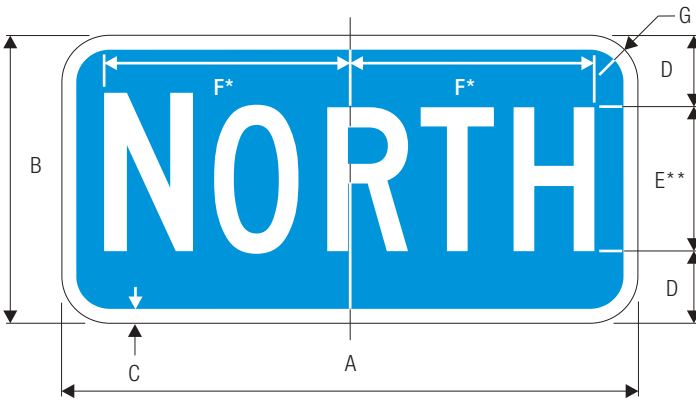

M3-1 (INTERSTATE)

A	B	C	D
600	300	15	75
750	375	20	87.5
E	F	G	
150 C	255	50	
200 C	309.5	50