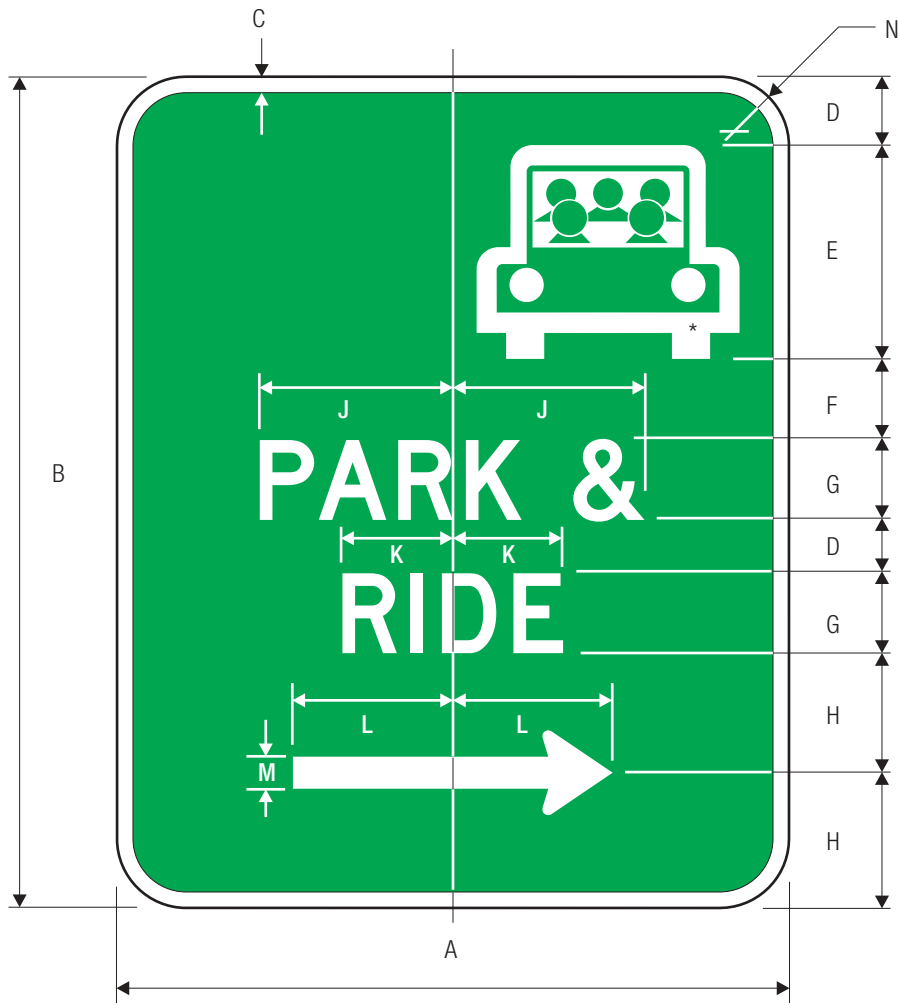

D4-2

*See symbol on page 6-40

A	B	C	D	E	F	G	H	J	K	L	M	N
600	750	15	50	200	76	75 D	112	180.5	103.5	150	30	50
750	900	20	75	225	75	100 D	125	240.5	138	175	40	50
900	1200	25	100	275	75	150 D	175	361	207	225	55	60

COLORS: LEGEND —WHITE (RETROREFLECTIVE)
BACKGROUND —GREEN (RETROREFLECTIVE)
SYMBOL —GREEN ON WHITE (RETROREFLECTIVE)