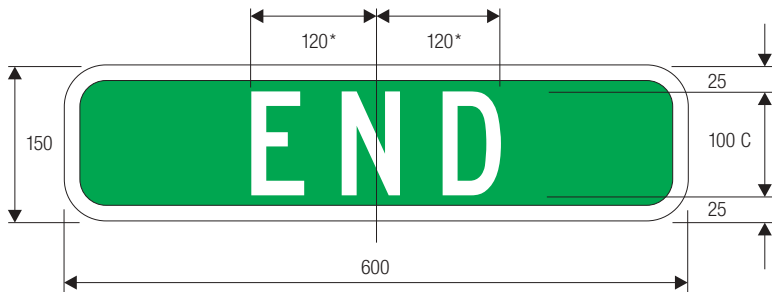

M4-12

*Increase spacing to fit.

COLORS: LEGEND —WHITE (RETROREFLECTIVE)
BACKGROUND —GREEN (RETROREFLECTIVE)