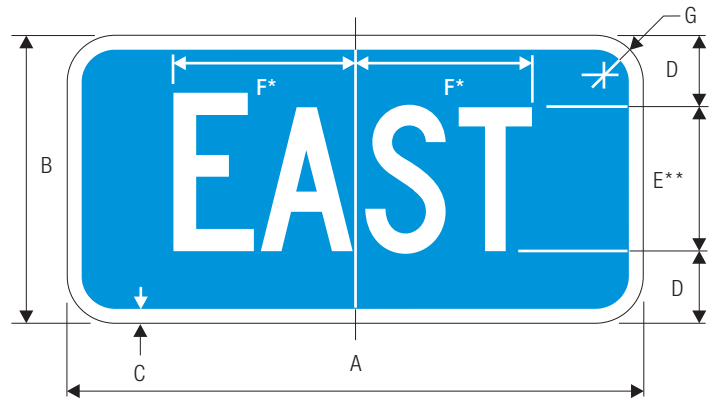

M3-2 (INTERSTATE)

A	B	C	D
600	300	15	75
750	375	20	87.5
E	F	G	
150 C	186	50	
200 C	248.5	50	

*Reduce to fit for 750 mm size.
**Make first letter 10% larger.

COLORS: LEGEND —WHITE (RETROREFLECTIVE)
BACKGROUND —BLUE (RETROREFLECTIVE)