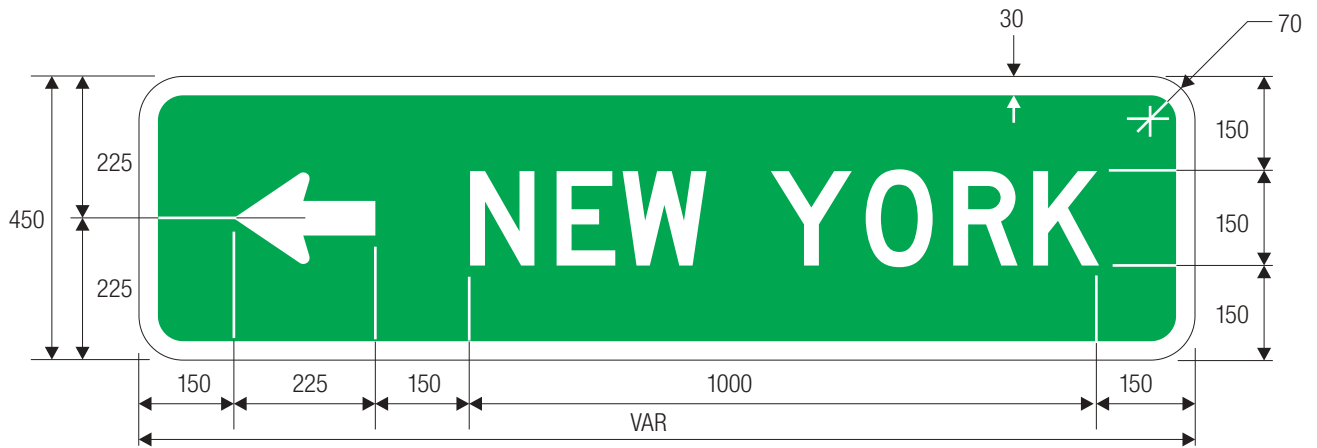

D1-1

COLORS: LEGEND   –WHITE (RETROREFLECTIVE)
BACKGROUND –GREEN (RETROREFLECTIVE)