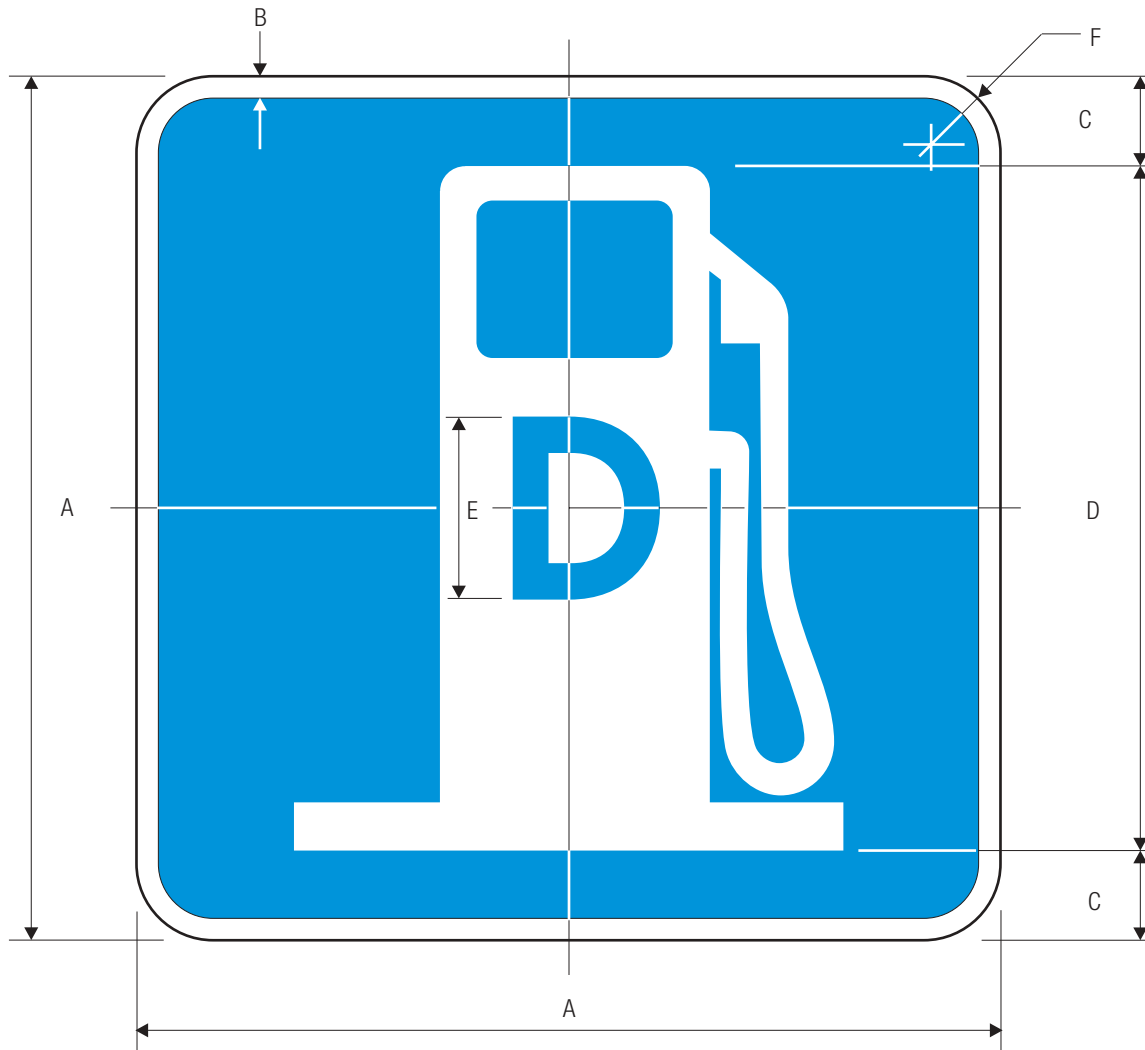

D9-11

*See page 6-12 for symbol design.

A	B	C	D	E	F
450	10	37	376	100 E(M)	40
600	15	50	500	150 E(M)	50
750	20	62	626	200 E(M)	50

COLORS: SYMBOL WHITE (RETROREFLECTIVE)
BACKGROUND BLUE (RETROREFLECTIVE)