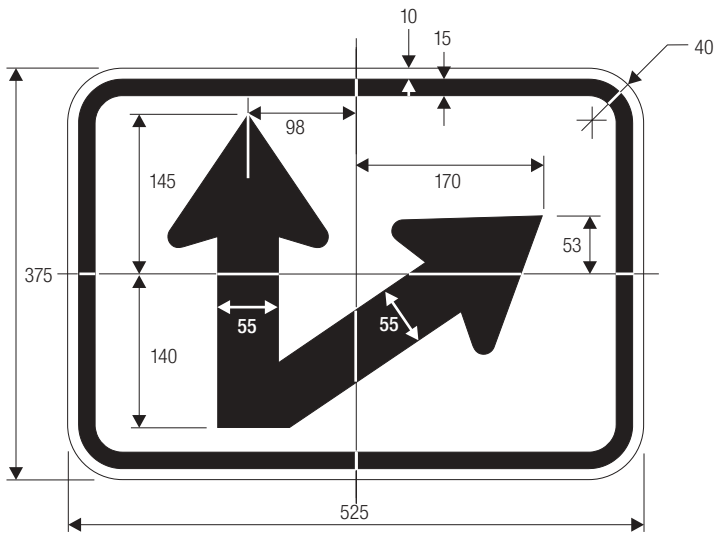

M6-7

COLORS: LEGEND —BLACK
BACKGROUND —WHITE (RETROREFLECTIVE)

COLORS: LEGEND —WHITE (RETROREFLECTIVE)
BACKGROUND —BLUE (RETROREFLECTIVE)