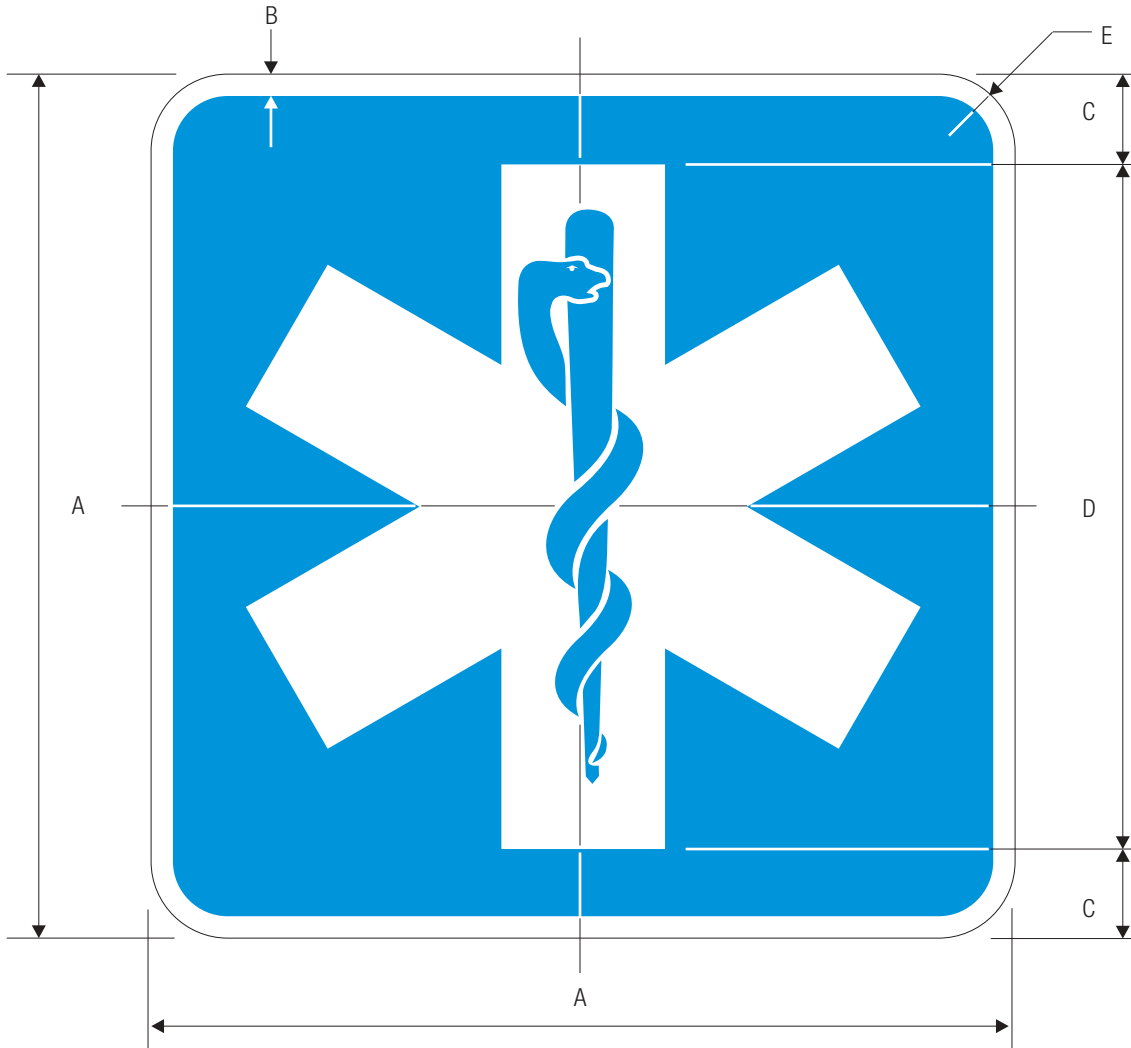

D9-13

*See page 6-50 for symbol design.

A	B	C	D	E
450	10	37	376	40
600	15	50	500	50
750	20	62	626	50

COLORS: SYMBOL WHITE (RETROREFLECTIVE)
BACKGROUND BLUE (RETROREFLECTIVE)