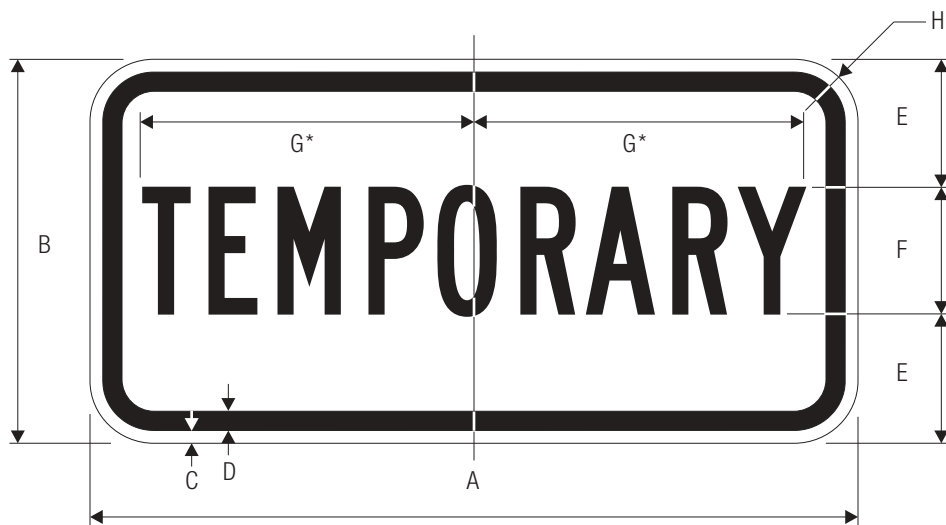

M4-7

*Reduce to fit for 750 mm size.

A	B	C	D	E	F	G	H
600	300	10	14	100	100 B	259.5	50
750	375	13	20	119	137 B	324.5	50

COLORS: LEGEND —BLACK
BACKGROUND —WHITE (RETROREFLECTIVE)