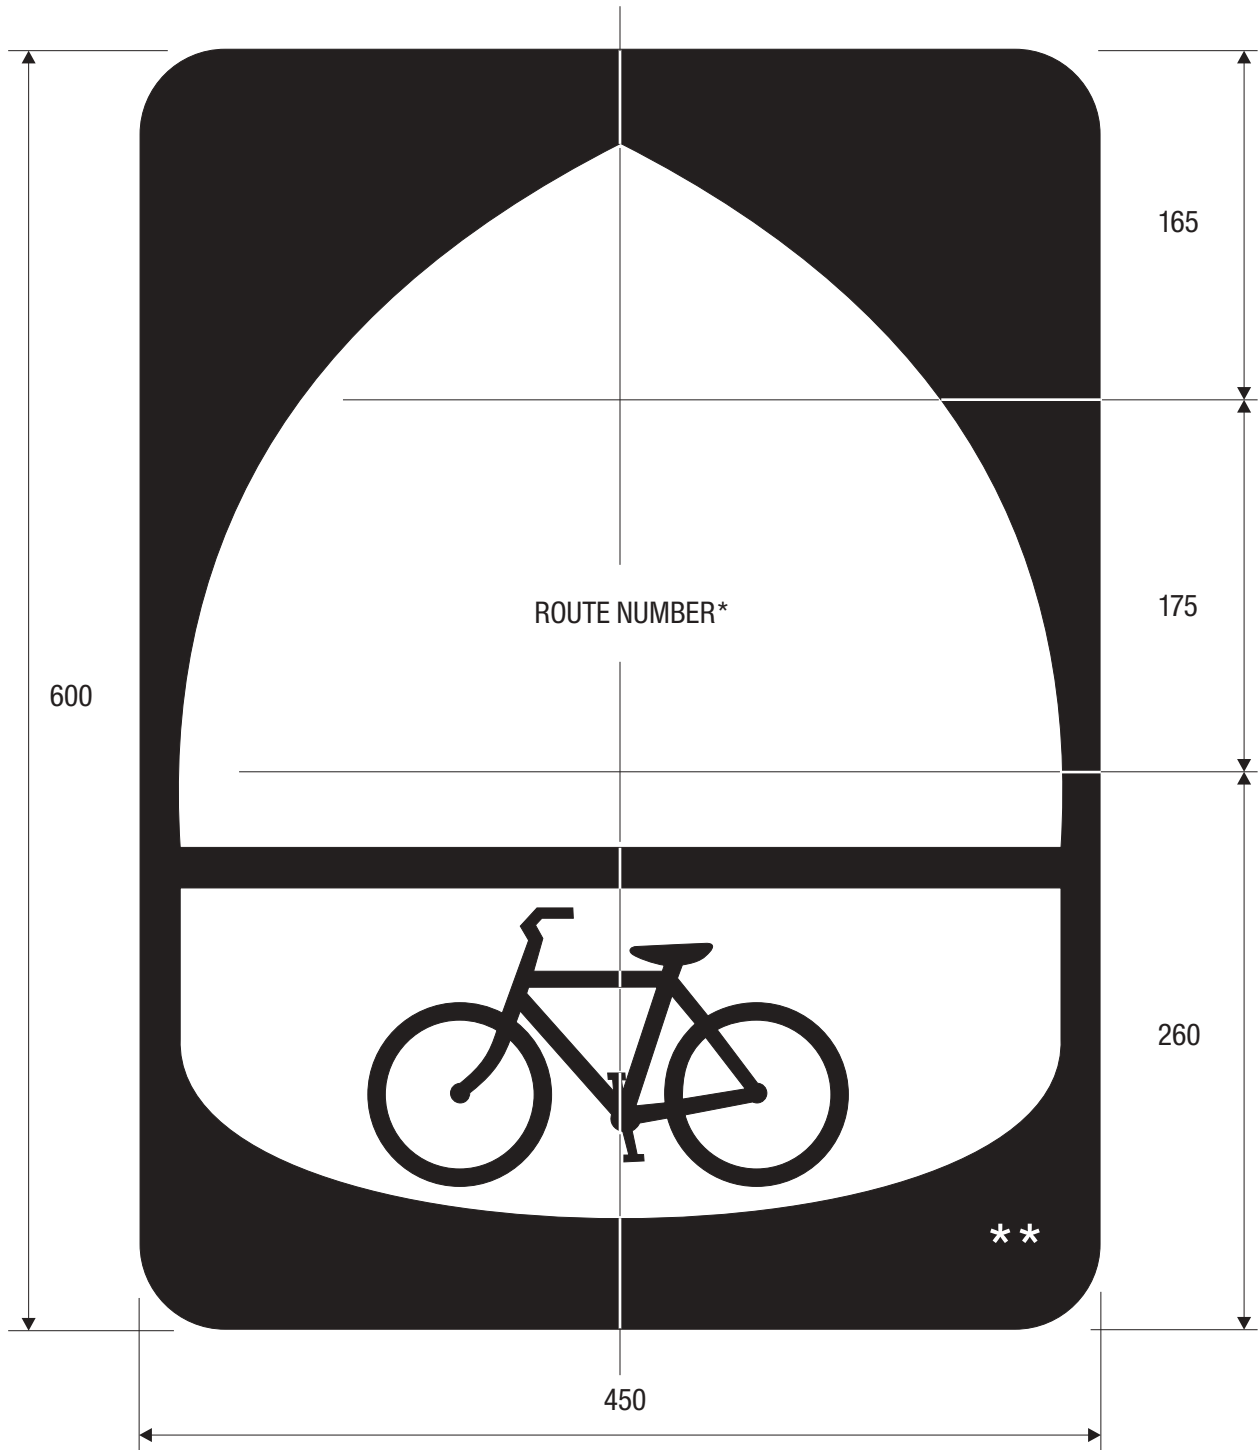

M1-9

*Optically space numerals about centerline.
**See page 6-37 for symbol design.

COLORS: LEGEND & SYMBOL — BLACK
INNER BACKGROUND — WHITE (RETROREFLECTIVE)
OUTER BACKGROUND — BLACK