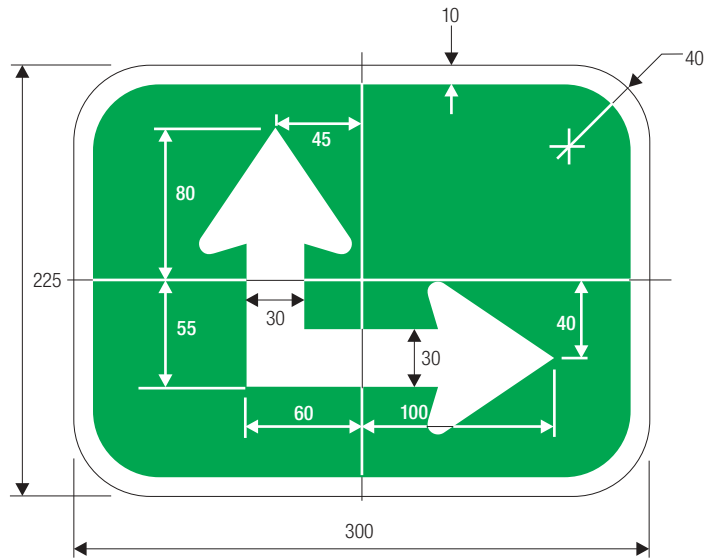

M7-6

COLORS: SYMBOL — WHITE (RETROREFLECTIVE)
BACKGROUND — GREEN (RETROREFLECTIVE)