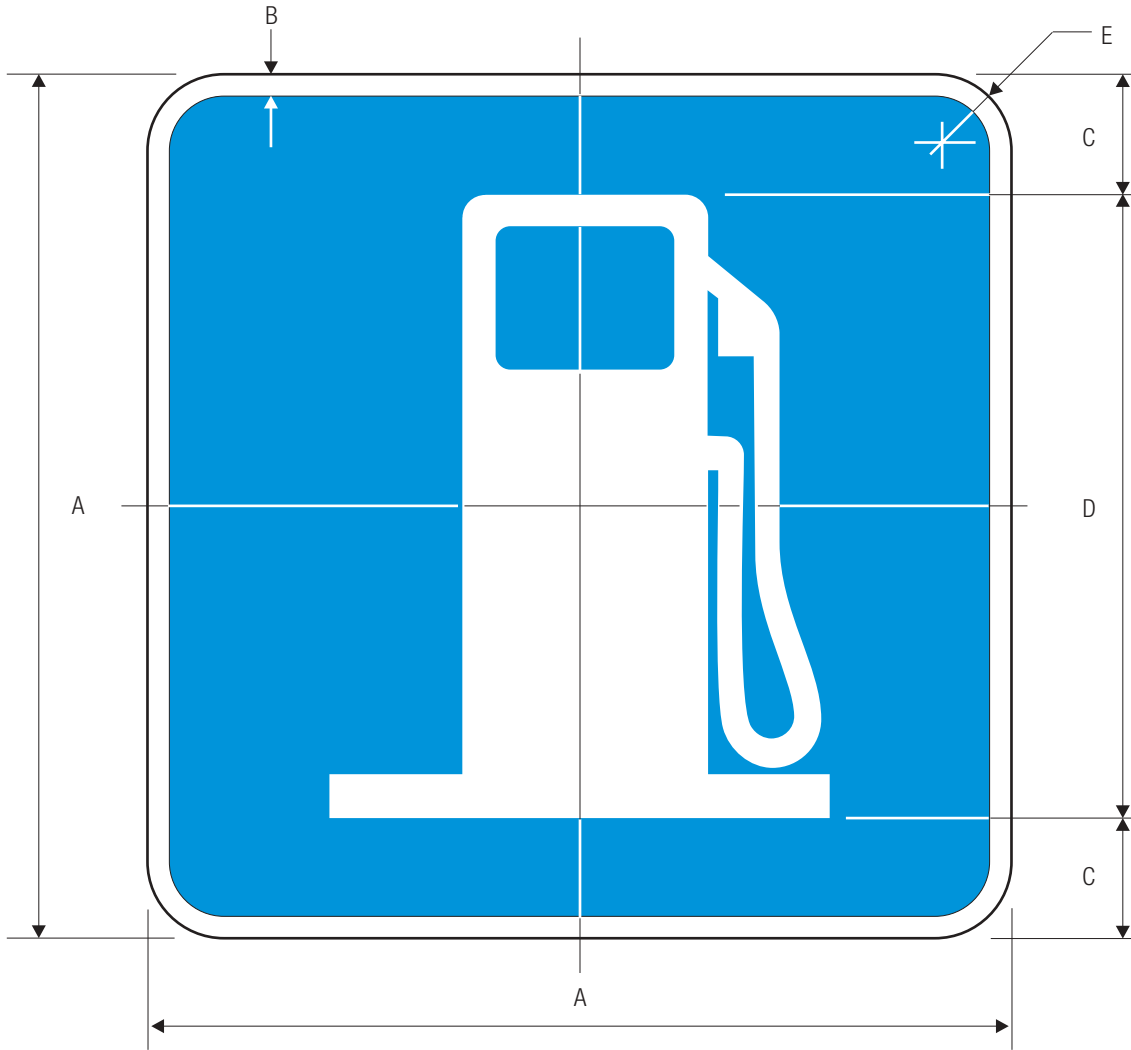

D9-7

*See page 6-12 for symbol design.

A	B	C	D	E
450	10	75	300	40
600	15	75	450	50
750	20	90	570	50

COLORS: SYMBOL WHITE (RETROREFLECTIVE)
BACKGROUND BLUE (RETROREFLECTIVE)