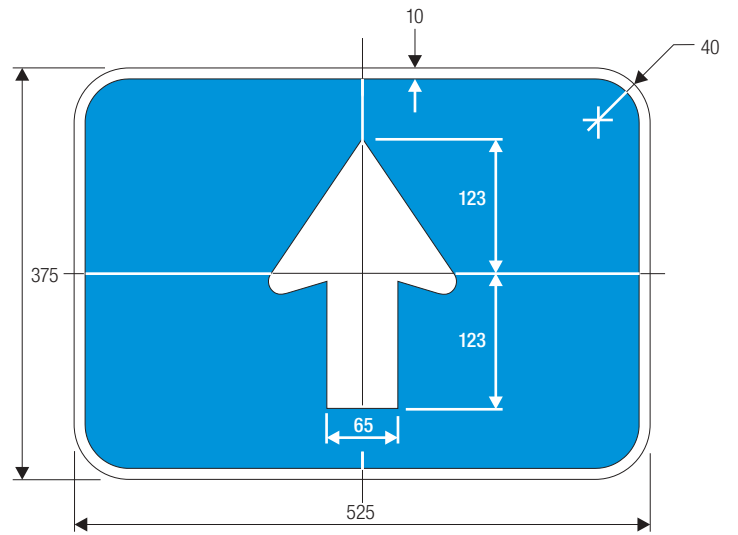

M6-3 (Interstate)