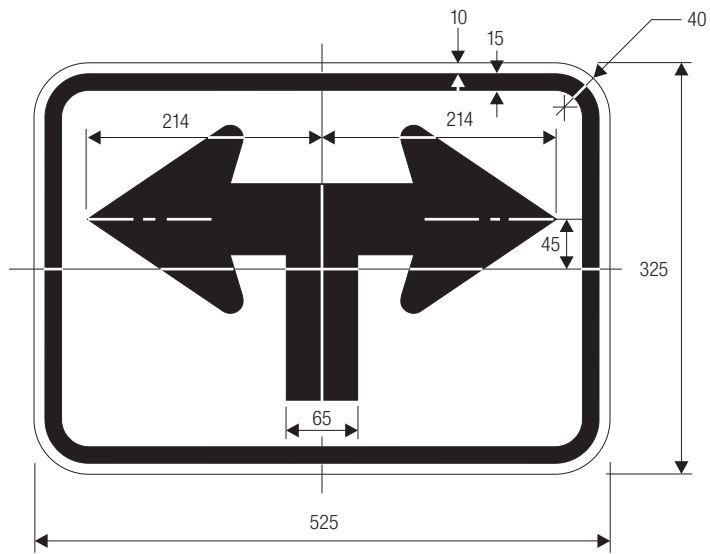

M6-9

COLORS: LEGEND —BLACK
BACKGROUND —WHITE (RETROREFLECTIVE)