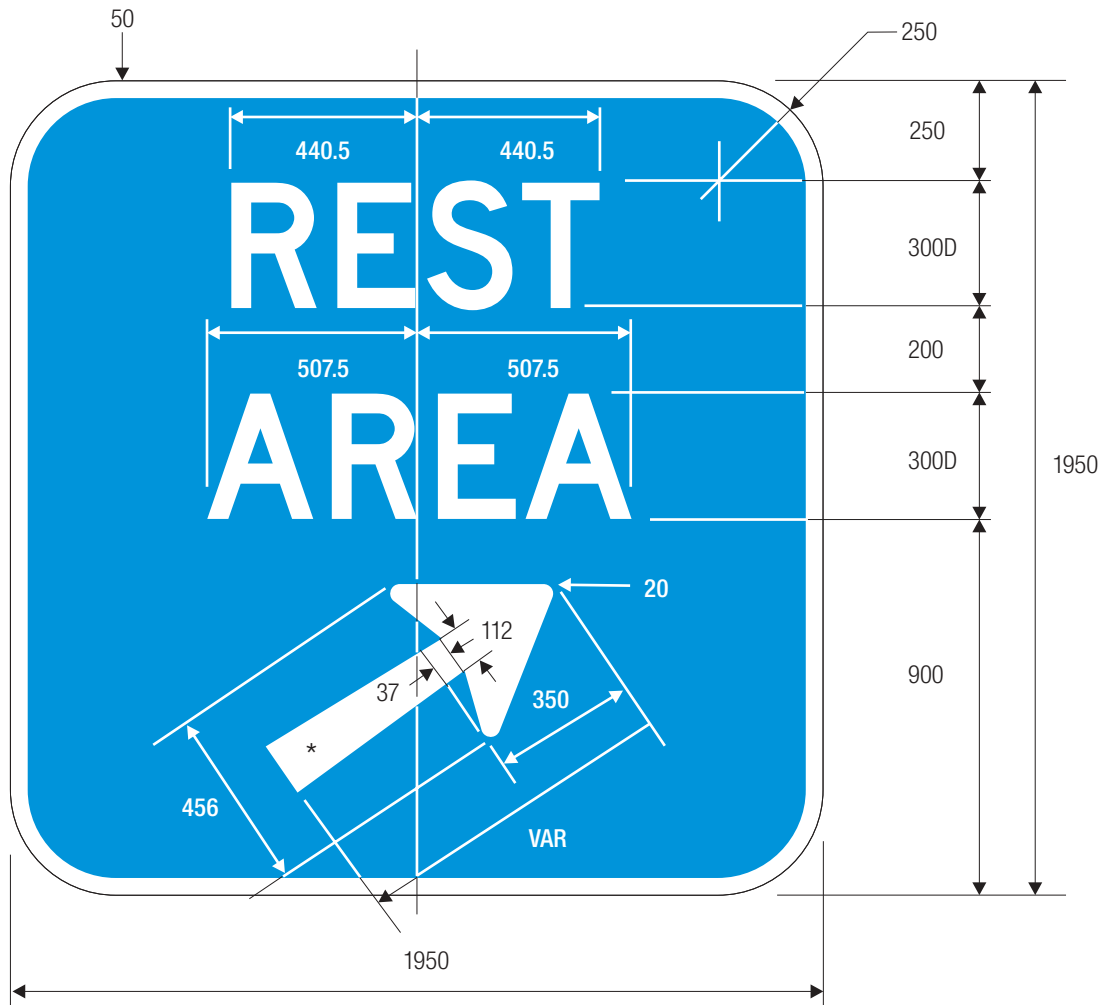

COLORS: LEGEND — WHITE (RETROREFLECTIVE)
BACKGROUND — BLUE (RETROREFLECTIVE)

Exit Direction Rest Area-Tourist Info Center Sign

*Optically center legend

**See page 6-3 for arrow design details

COLORS: LEGEND — WHITE (RETROREFLECTIVE)
 BACKGROUND — BLUE (RETROREFLECTIVE)