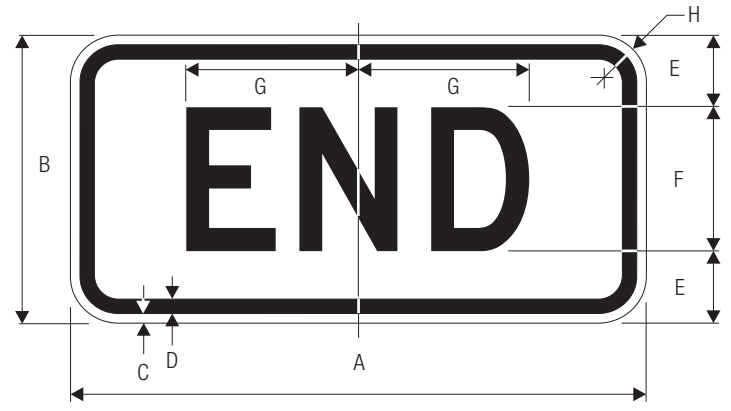

M4-6

A	B	C	D
600	300	10	15
750	375	13	20
E	F	G	H
75	150 D	178.5	50
87.5	200 D	238	50

*Reduce to fit for 750 mm size.

COLORS: LEGEND —BLACK
BACKGROUND —WHITE (RETROREFLECTIVE)