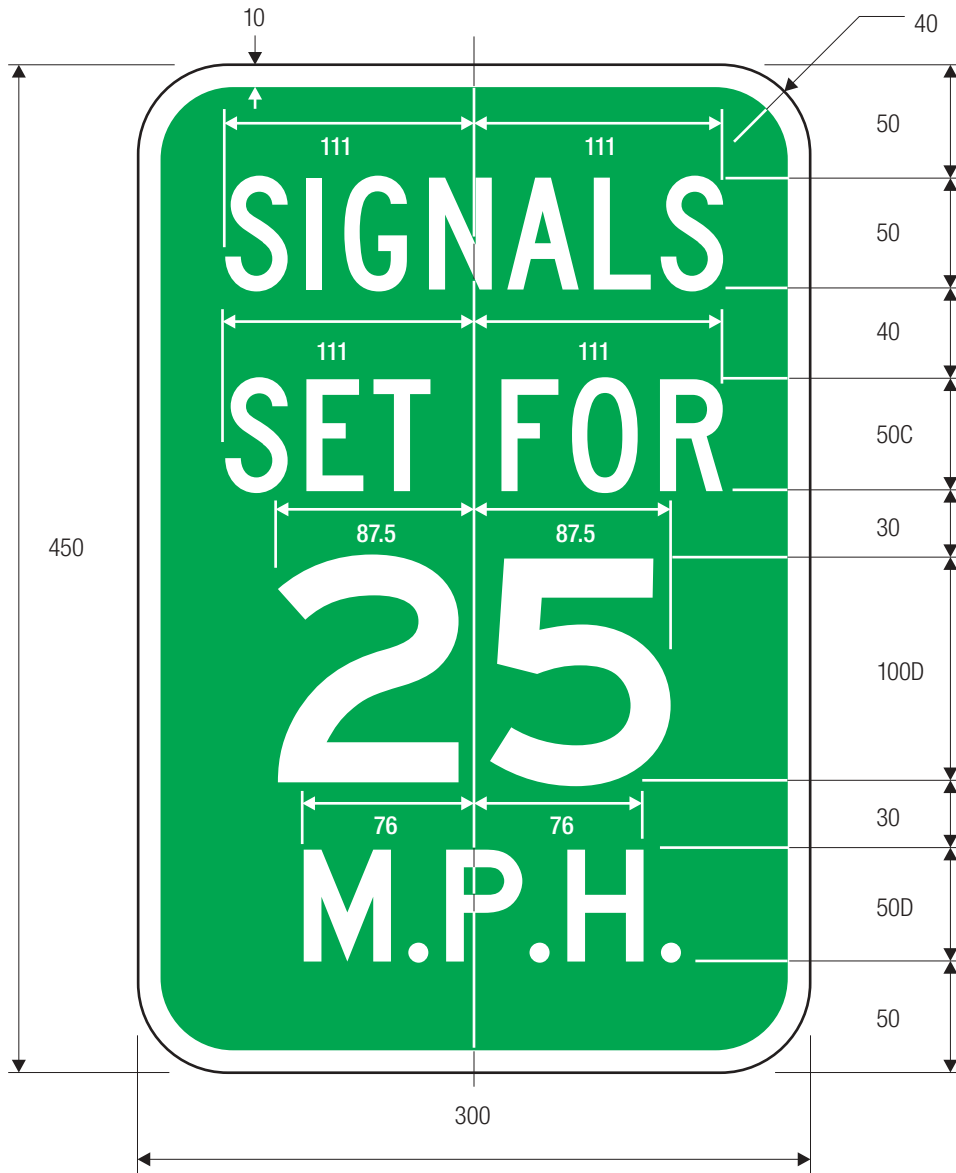

I1-1

COLORS: LEGEND WHITE (RETROREFLECTIVE)
BACKGROUND GREEN (RETROREFLECTIVE)