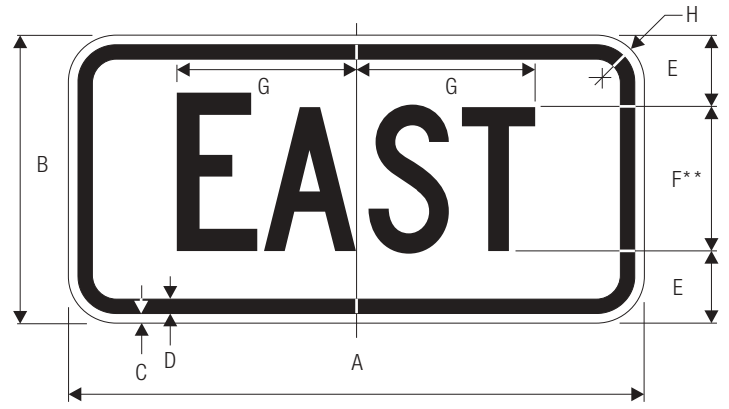

M3-2

A	B	C	D
600	300	10	15
750	375	13	20
E	F	G	H
75	150 C	186	50
87.5	200 C	248.5	50

*Reduce to fit for 750 mm size.
**Make first letter 10% larger.

COLORS: LEGEND —BLACK
BACKGROUND —WHITE (RETROREFLECTIVE)