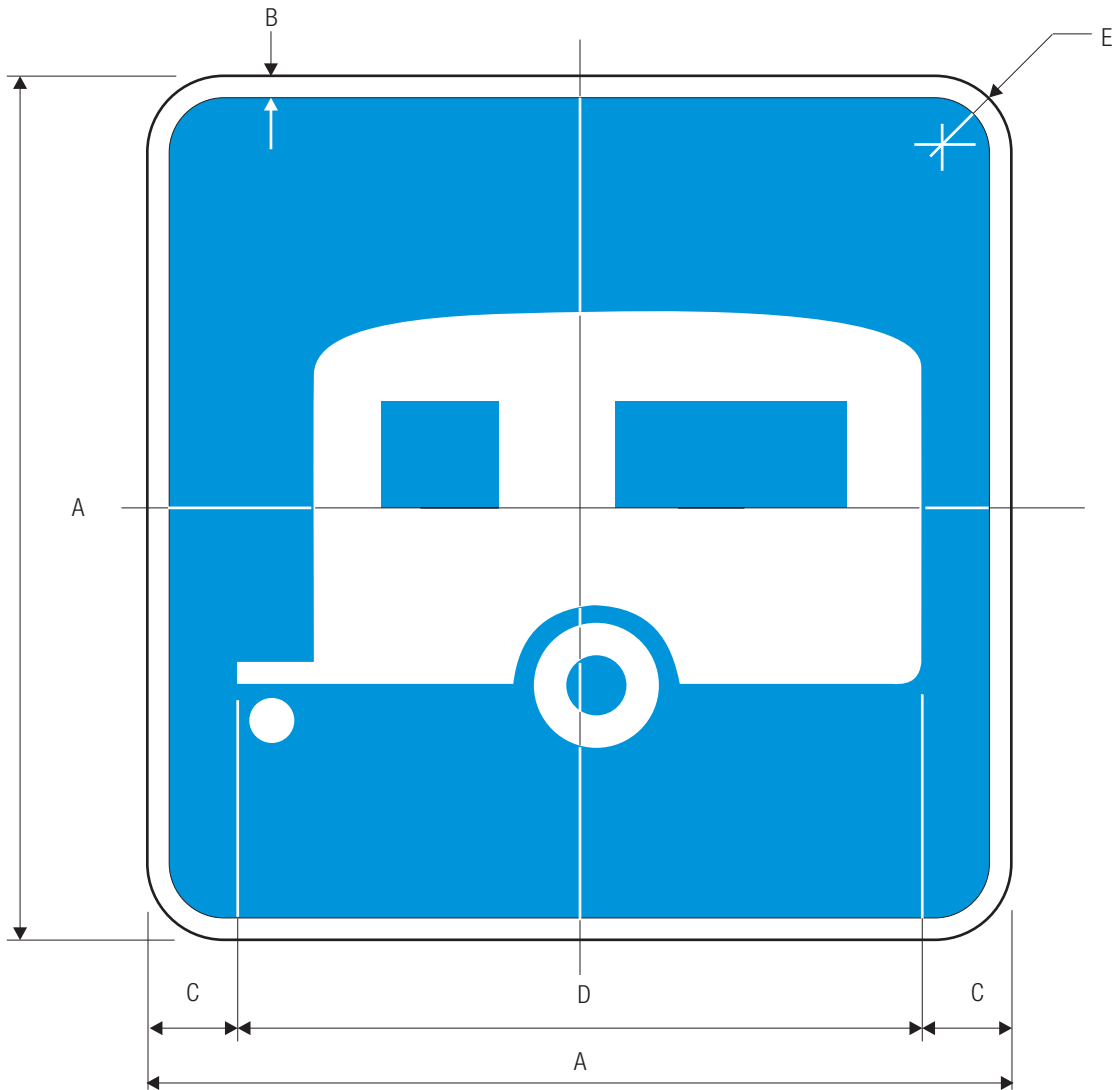

D9-3a

*See page 6-44 for symbol design.

A	B	C	D	E
450	10	37	376	40
600	15	50	500	50
750	20	62	626	50

COLORS: SYMBOL WHITE (RETROREFLECTIVE)
BACKGROUND BLUE (RETROREFLECTIVE)