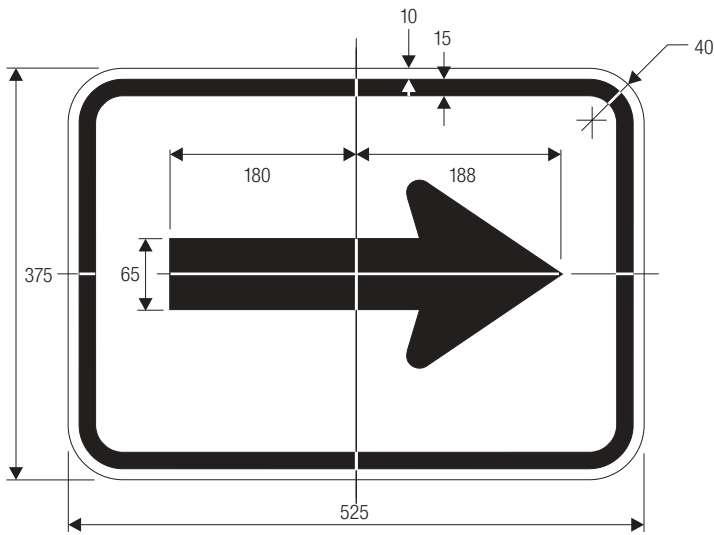

M6-1

COLORS: LEGEND —BLACK
BACKGROUND —WHITE (RETROREFLECTIVE)

COLORS: LEGEND —WHITE (RETROREFLECTIVE)
BACKGROUND —BLUE (RETROREFLECTIVE)