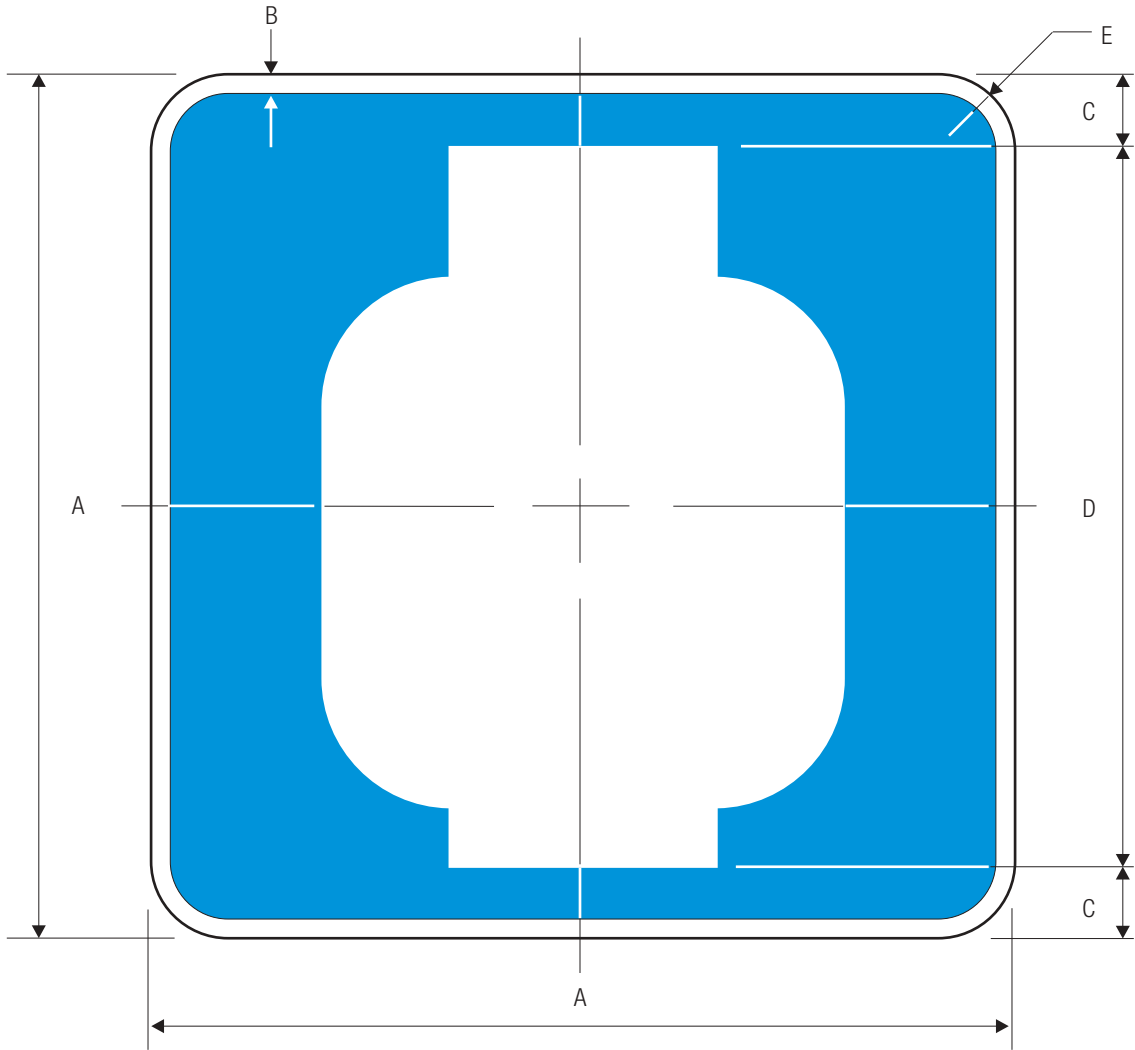

D9-15

*See page 6-51 for symbol design.

Smaller size panels may be used as applicable within terminal areas.

A	B	C	D	E
450	10	37	376	40
600	15	50	500	50
750	20	62	626	50

COLORS: SYMBOL WHITE (RETROREFLECTIVE)
BACKGROUND BLUE (RETROREFLECTIVE)