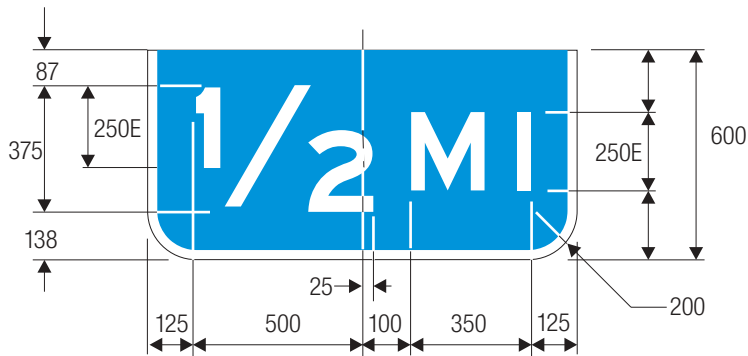

MOTORIST SERVICES SYMBOL SIGN

*See note on previous drawing

COLORS: LEGEND — WHITE (RETROREFLECTIVE)
BACKGROUND — BLUE (RETROREFLECTIVE)