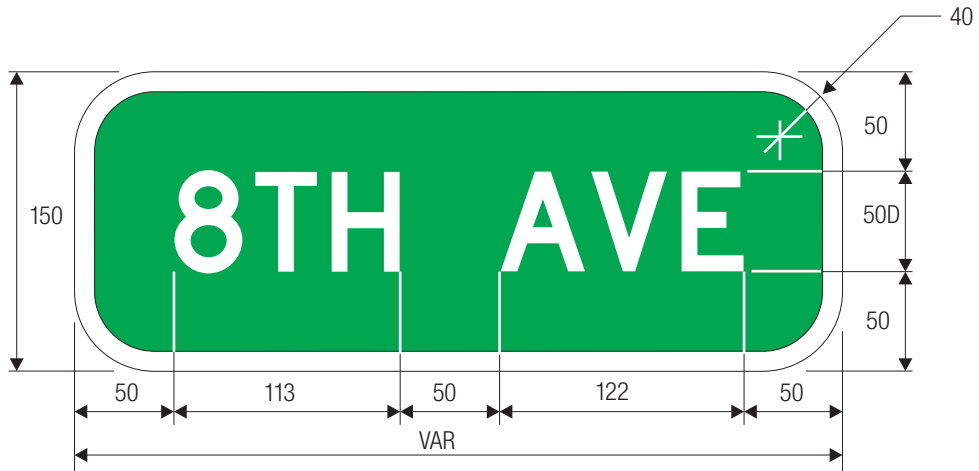

D1-1c

COLORS: LEGEND   –WHITE (RETROREFLECTIVE)
BACKGROUND –GREEN (RETROREFLECTIVE)