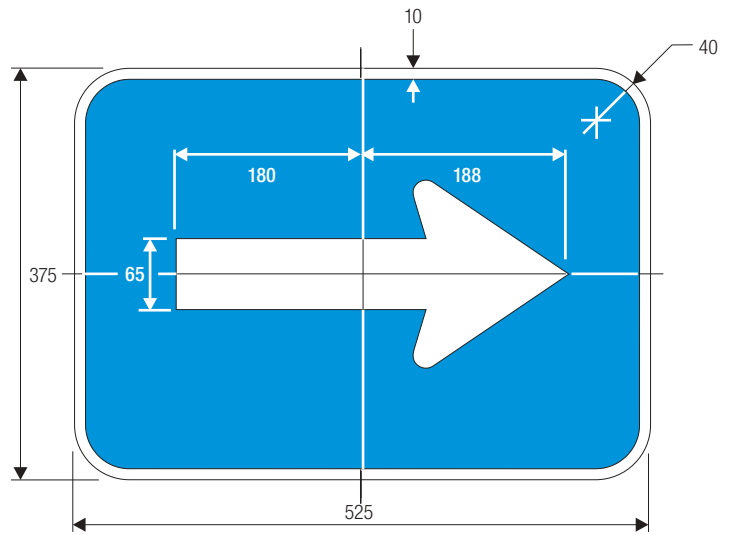

M6-1 (Interstate)

COLORS: LEGEND —BLACK
BACKGROUND —WHITE (RETROREFLECTIVE)

COLORS: LEGEND —WHITE (RETROREFLECTIVE)
BACKGROUND —BLUE (RETROREFLECTIVE)