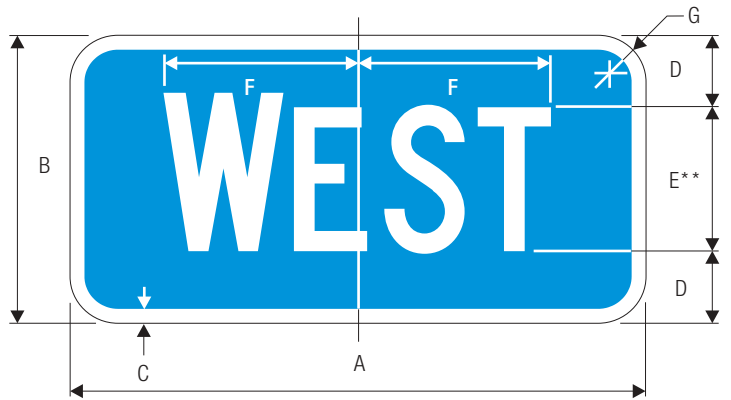

M3-4 (INTERSTATE)

A	B	C	D
600	300	15	75
750	375	20	87.5
E	F	G	
150 C	201	50	
200 C	268	50	

*Reduce to fit for 750 mm size.
**Make first letter 10% larger.

COLORS: LEGEND —WHITE (RETROREFLECTIVE)
BACKGROUND —BLUE (RETROREFLECTIVE)