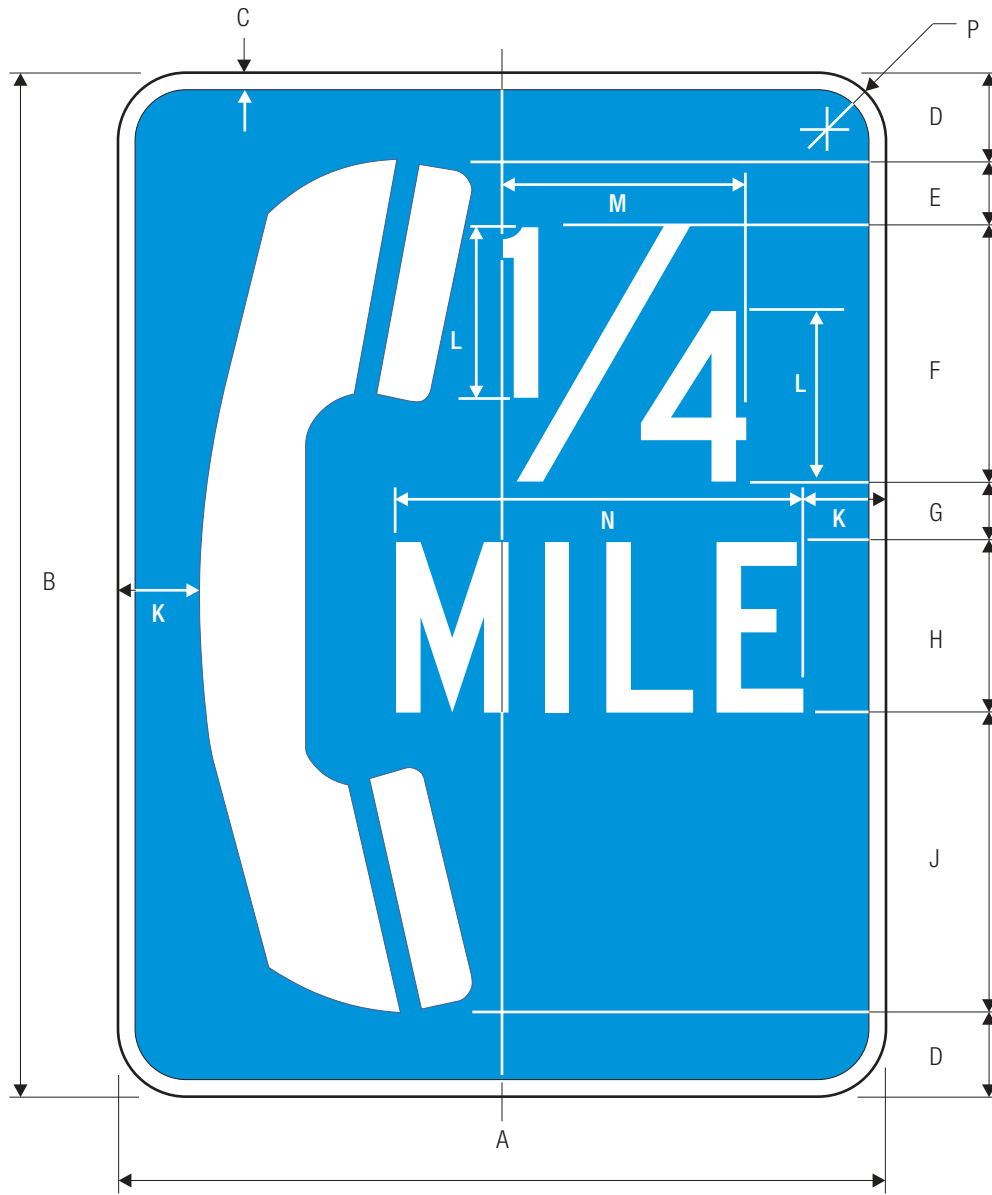

D9-1b

*See symbol on page 6-42

A	B	C	D	E	F	G	H	J	K	L	M
450	600	10	50	40	150	35	100 C	175	48	125 C	143
600	750	15	62	50	188	44	125 C	219	60	125 C	192
750	900	20	78	62	226	55	150 C	251	75	150 C	231

N	P
239	40
299	50
358	50

COLORS: LEGEND — WHITE (RETROREFLECTIVE)
BACKGROUND — BLUE (RETROREFLECTIVE)
SYMBOL — WHITE (RETROREFLECTIVE)