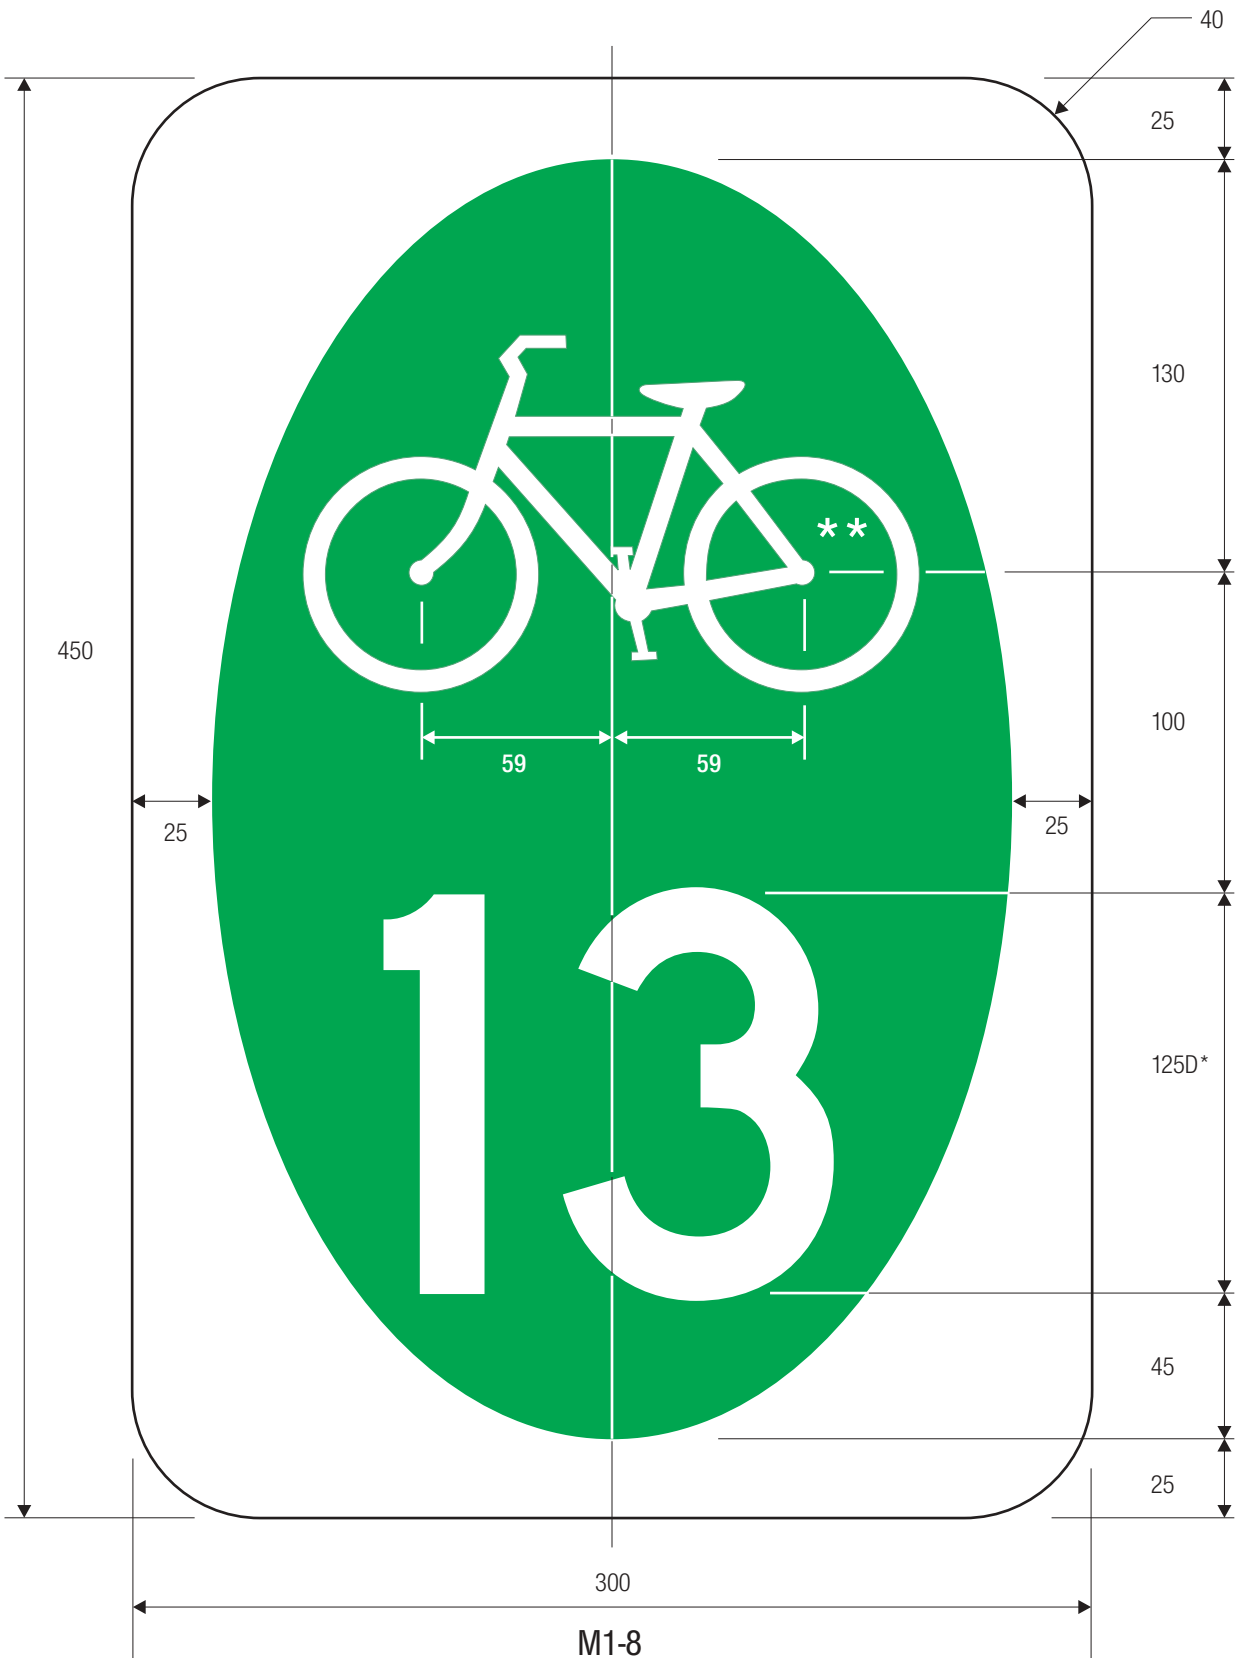

COLORS: LEGEND & SYMBOL – WHITE (RETROREFLECTIVE)
INNER BACKGROUND – GREEN (RETROREFLECTIVE)
OUTER BACKGROUND – WHITE (RETROREFLECTIVE)

*Optically space numerals about centerline.

**See page 6-6 for symbol design.