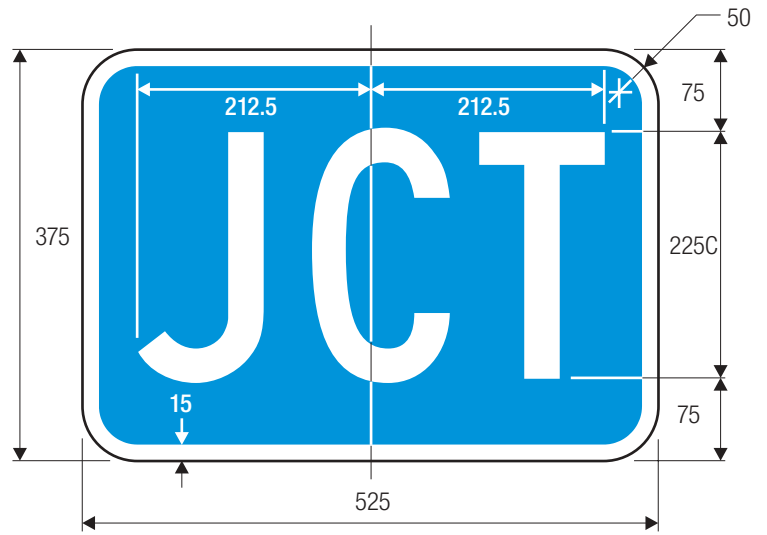

M2-1 (Interstate)

COLORS: LEGEND – WHITE (RETROREFLECTIVE)
BACKGROUND – BLUE (RETROREFLECTIVE)