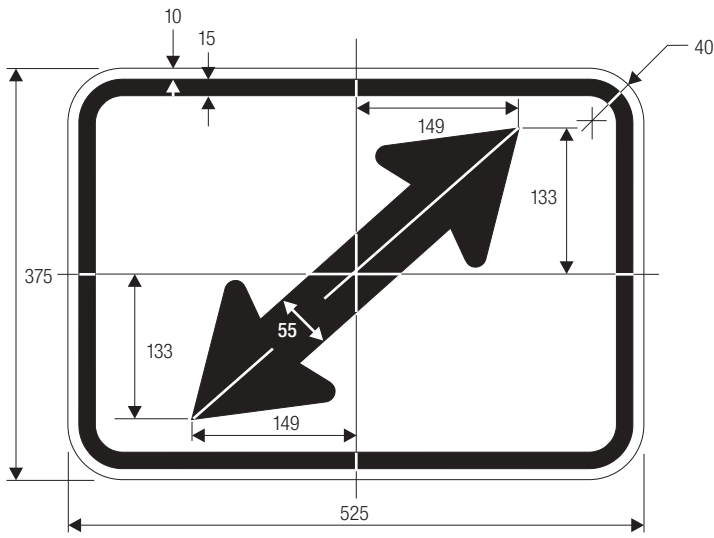

M6-5

COLORS: LEGEND —BLACK
BACKGROUND —WHITE (RETROREFLECTIVE)

COLORS: LEGEND —WHITE (RETROREFLECTIVE)
BACKGROUND —BLUE (RETROREFLECTIVE)