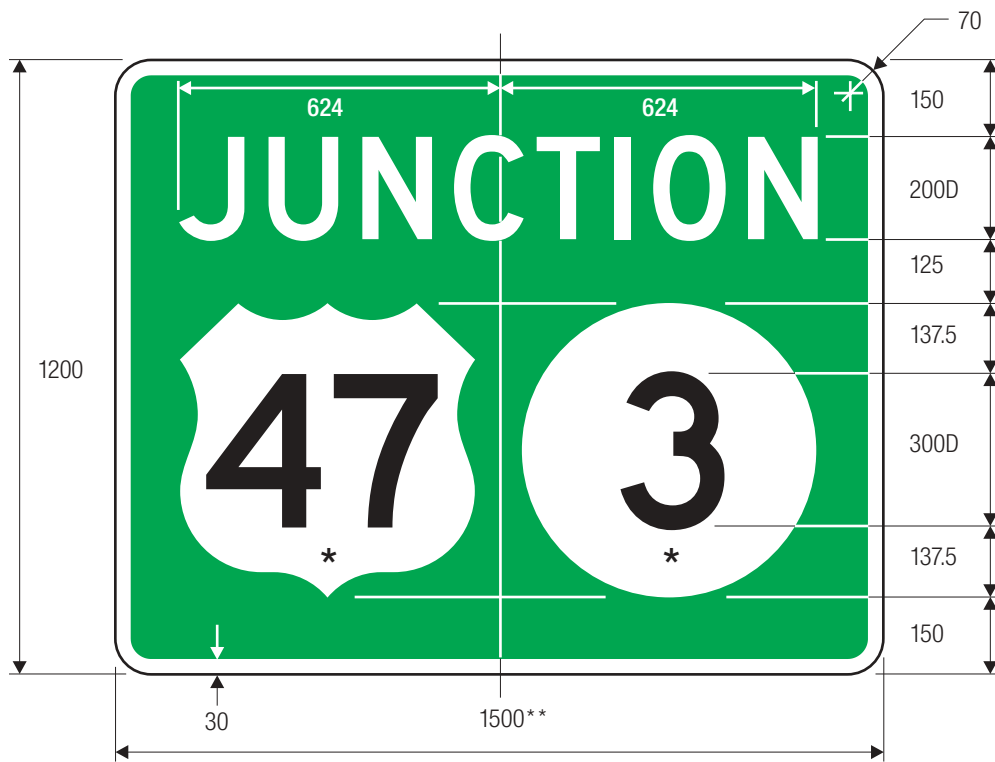

M2-2

*Use standard shield designs.
**Increase width where more than two shields are used.

COLORS: BORDER & SHIELD – WHITE (RETROREFLECTIVE)
LEGEND LINE 1 – WHITE (RETROREFLECTIVE)
LEGEND LINE 2 – BLACK
BACKGROUND – GREEN (RETROREFLECTIVE)