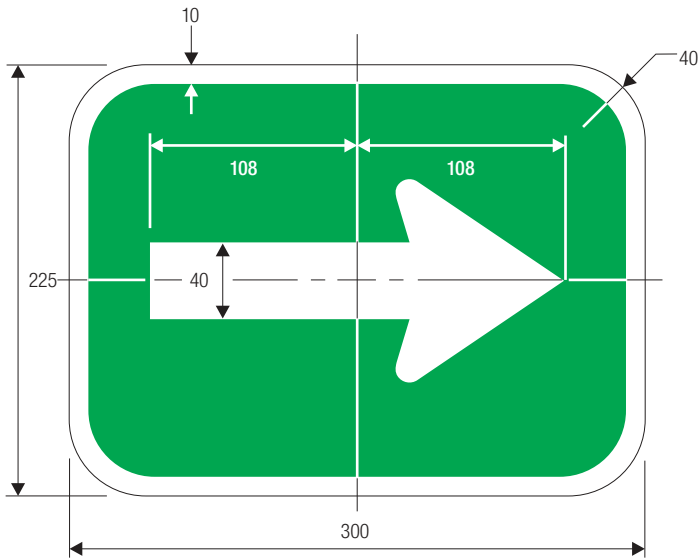

M7-1

COLORS: SYMBOL — WHITE (RETROREFLECTIVE)
BACKGROUND — GREEN (RETROREFLECTIVE)