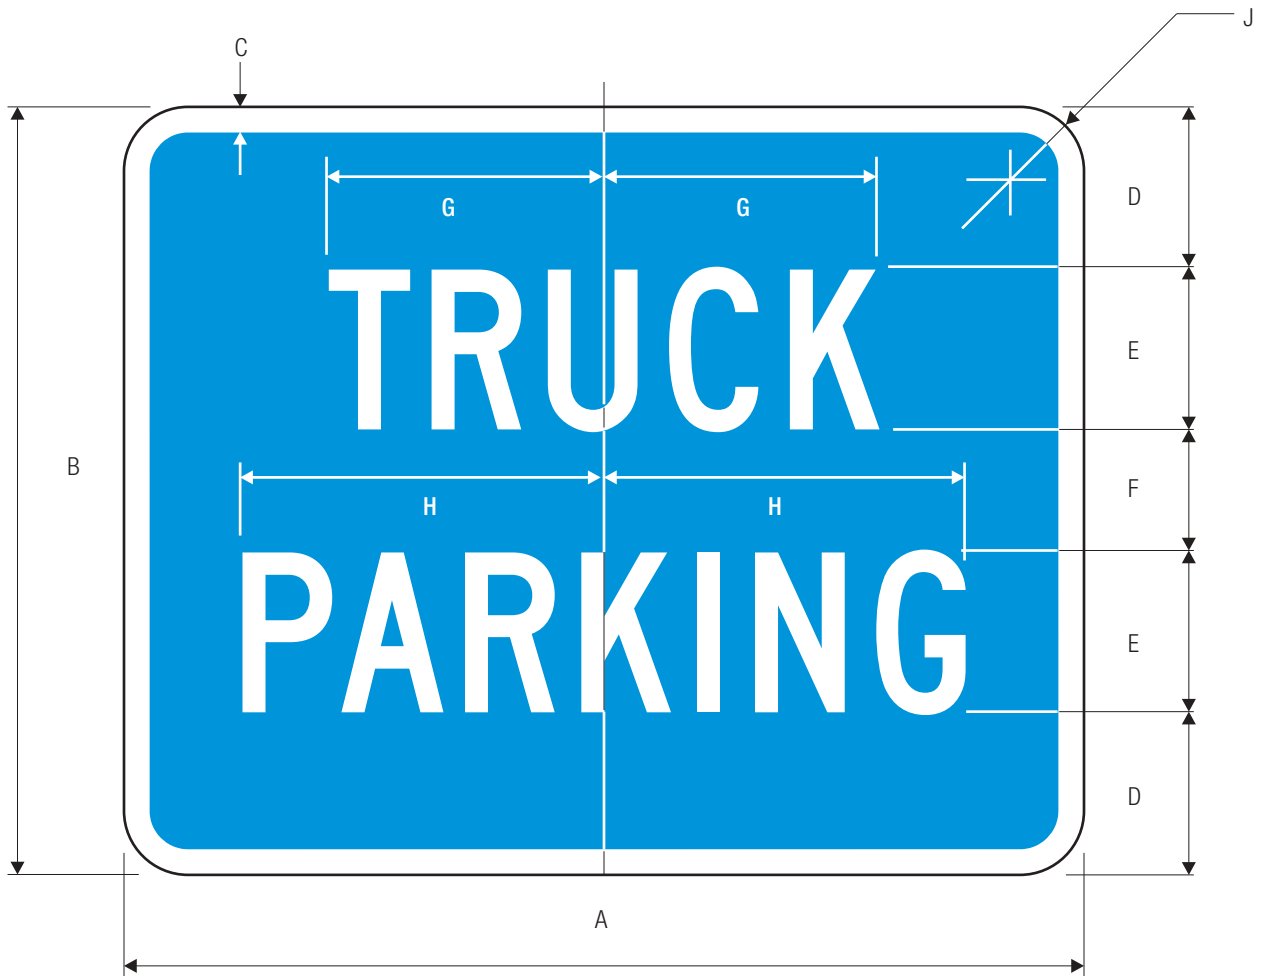

D9-16

A	B	C	D	E	F	G	H	J
600	450	15	87	100 C	76	172	226	50
750	600	20	127	125 C	96	215	282.5	50

COLORS: LEGEND WHITE (RETROREFLECTIVE)
BACKGROUND BLUE (RETROREFLECTIVE)