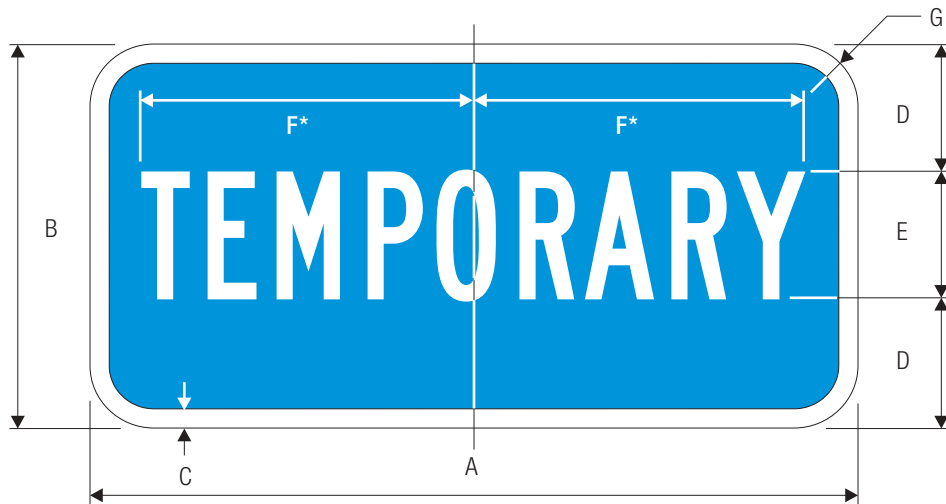

M4-7 (INTERSTATE)

*Reduce to fit for 750 mm size.

A	B	C	D	E	F	G
600	300	15	100	100 B	259.5	50
750	375	20	119	137 B	338.5	50

COLORS: LEGEND —WHITE (RETROREFLECTIVE)
BACKGROUND —BLUE (RETROREFLECTIVE)