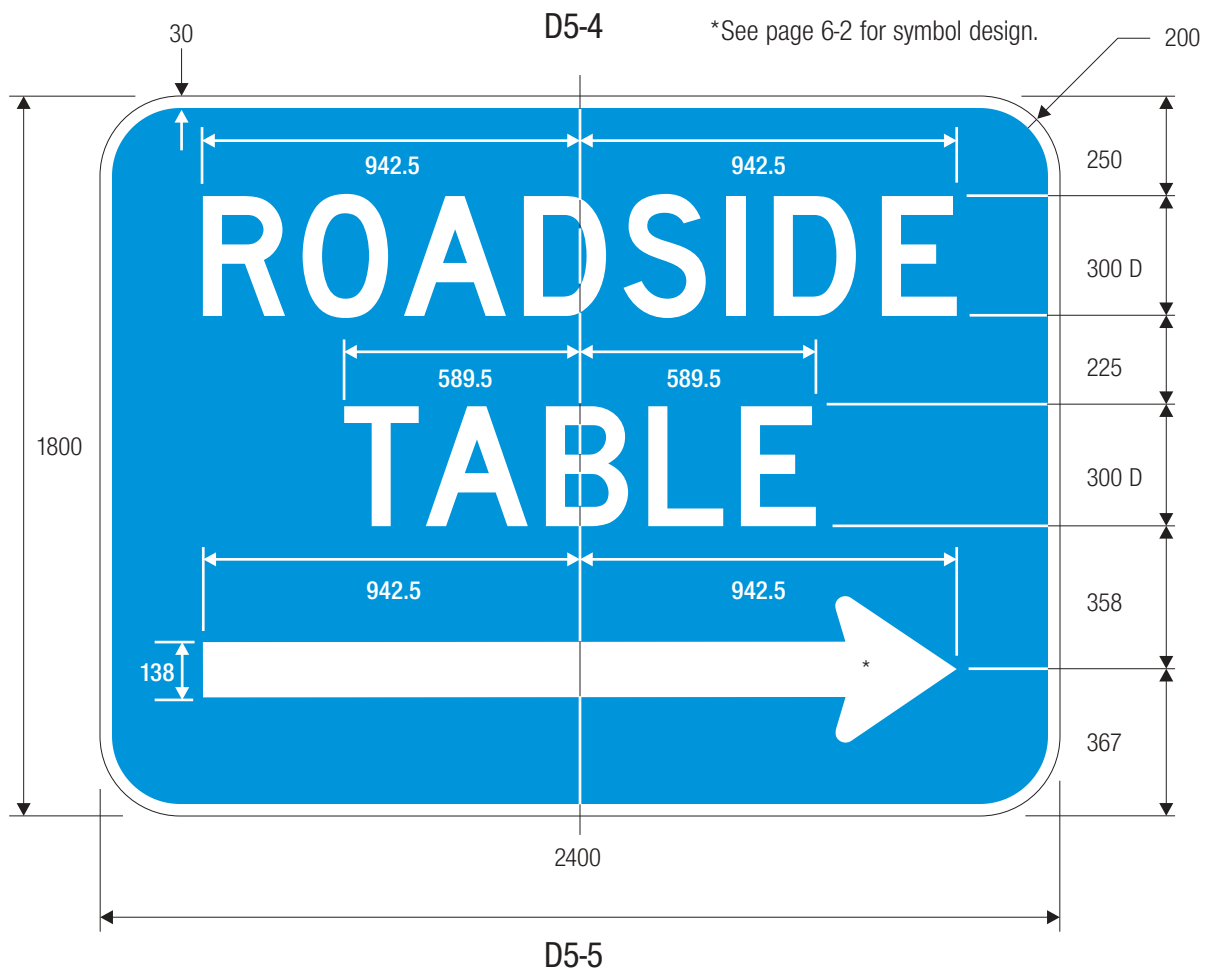

COLORS: LEGEND & ARROW – WHITE (RETROREFLECTIVE)
BACKGROUND – BLUE (RETROREFLECTIVE)