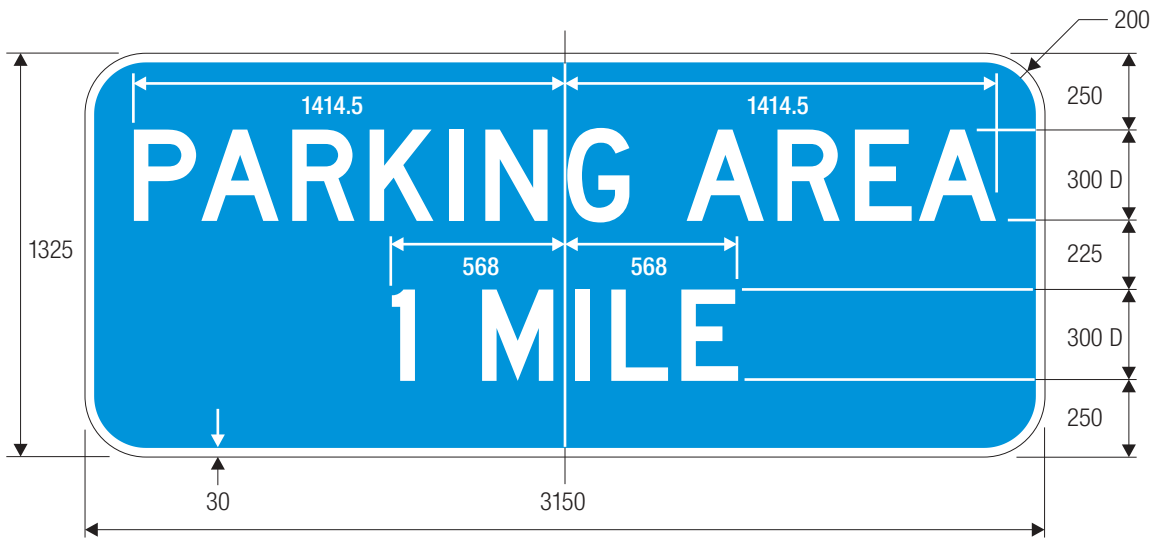

D5-3

COLORS: LEGEND & ARROW – WHITE (RETROREFLECTIVE)
BACKGROUND – BLUE (RETROREFLECTIVE)