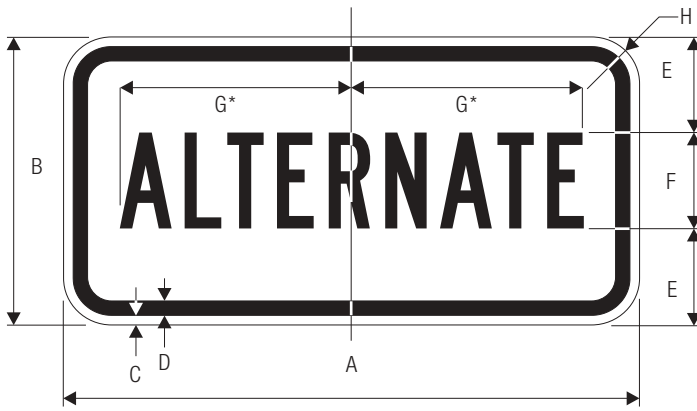

M4-1

A	B	C	D
600	300	10	14
750	375	13	20
E	F	G	H
100	100 B	241.5	50
119	137 B	323.5	50