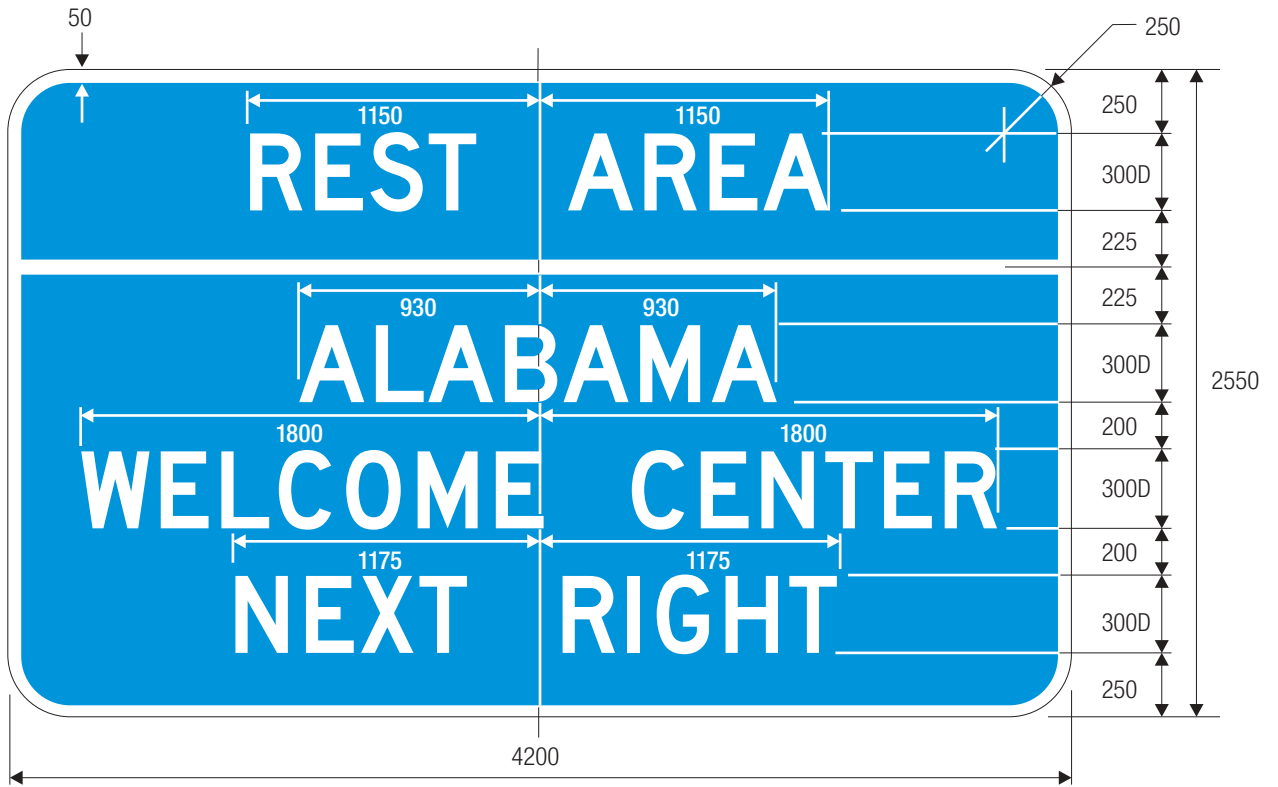

REST AREA GORE SIGN

*Optically center arrow
(see page 6-3 for arrow design details)

COLORS: LEGEND — WHITE (RETROREFLECTIVE)
BACKGROUND — BLUE (RETROREFLECTIVE)

Advance Rest-Welcome Sign

COLORS: LEGEND — WHITE (RETROREFLECTIVE)
 BACKGROUND — BLUE (RETROREFLECTIVE)