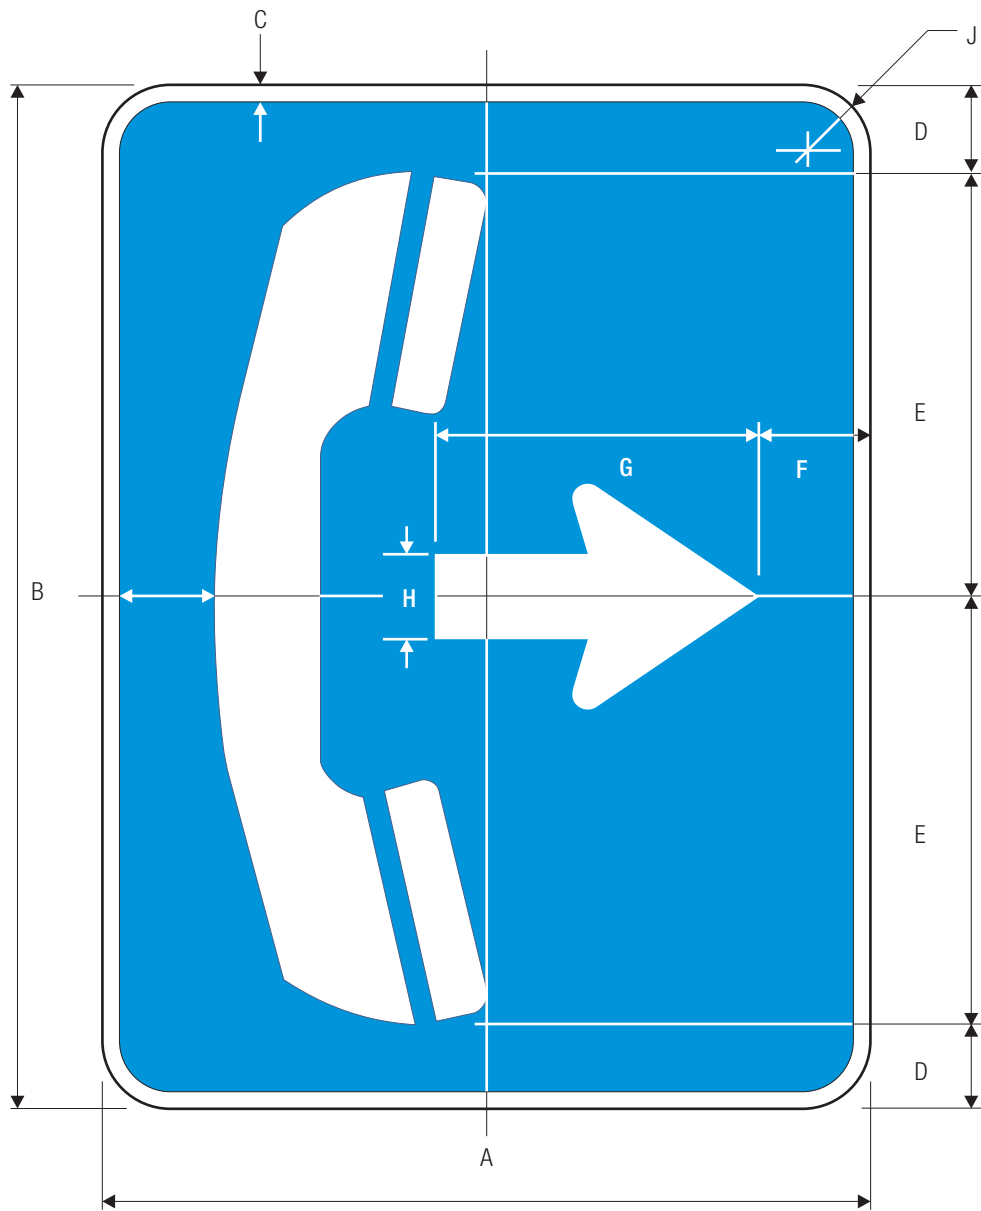

COLORS: LEGEND —WHITE (RETROREFLECTIVE)
 BACKGROUND —GREEN (RETROREFLECTIVE)

D9-1

*See page 6-42 for symbol design.

A	B	C	D	E
450	10	37	376	40
600	15	49	250	50
750	20	61	314	50

COLORS: SYMBOL WHITE (RETROREFLECTIVE)
 BACKGROUND BLUE (RETROREFLECTIVE)