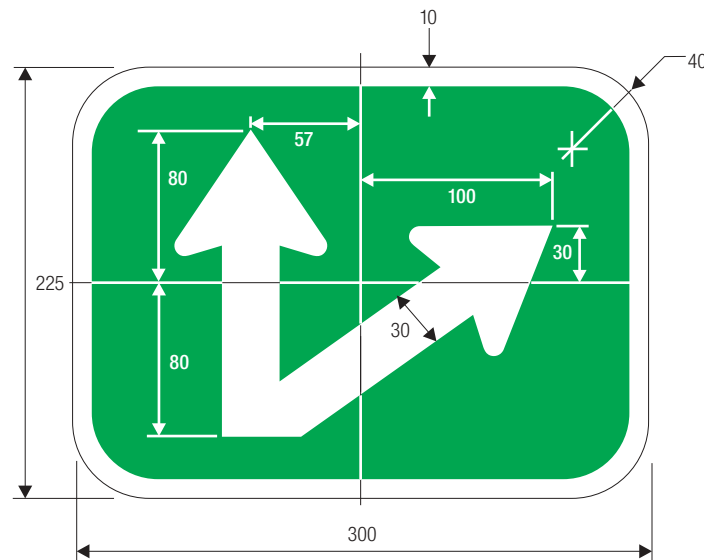

M7-7

COLORS: SYMBOL — WHITE (RETROREFLECTIVE)
BACKGROUND — GREEN (RETROREFLECTIVE)