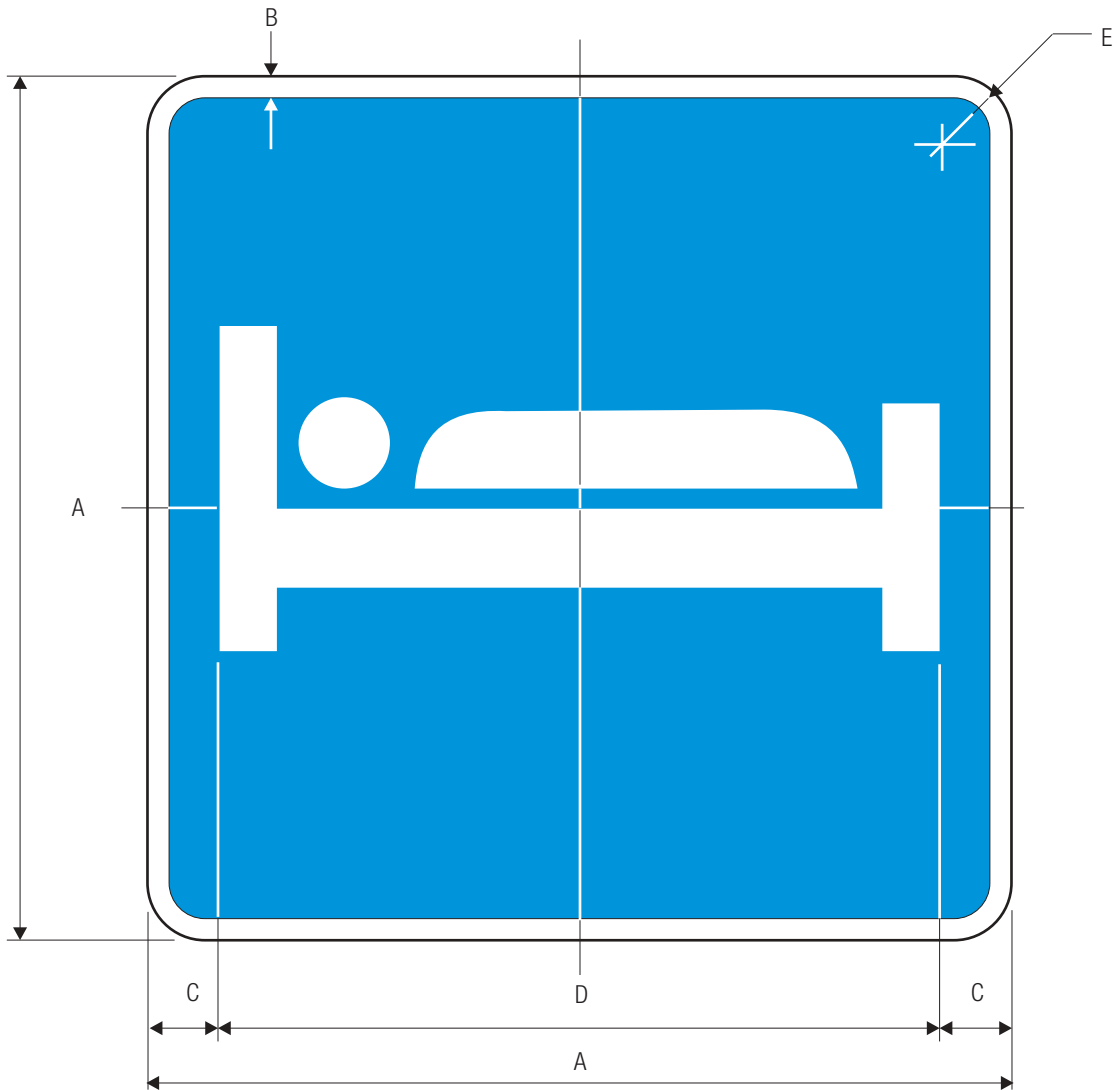

COLORS: SYMBOL WHITE (RETROREFLECTIVE)
 BACKGROUND BLUE (RETROREFLECTIVE)

D9-8

*See page 6-46 for symbol design.

A	B	C	D	E
450	10	37	376	40
600	15	50	500	50
750	20	62	626	50

COLORS: SYMBOL WHITE (RETROREFLECTIVE)
 BACKGROUND BLUE (RETROREFLECTIVE)