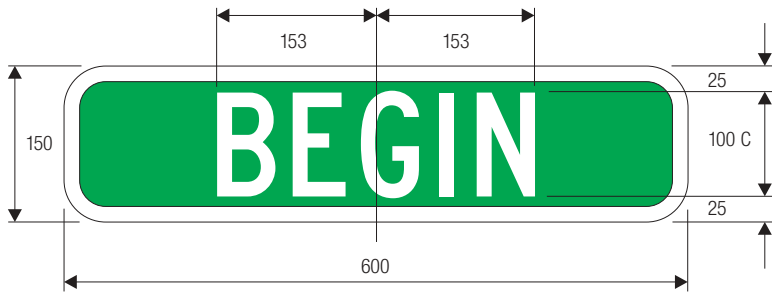

COLORS: LEGEND —WHITE (RETROREFLECTIVE)
 BACKGROUND —BLUE (RETROREFLECTIVE)

M4-7

*Reduce to fit for 750 mm size.

A	B	C	D	E	F	G	H
600	300	10	14	100	100 B	259.5	50
750	375	13	20	119	137 B	324.5	50

COLORS: LEGEND —BLACK
 BACKGROUND —WHITE (RETROREFLECTIVE)