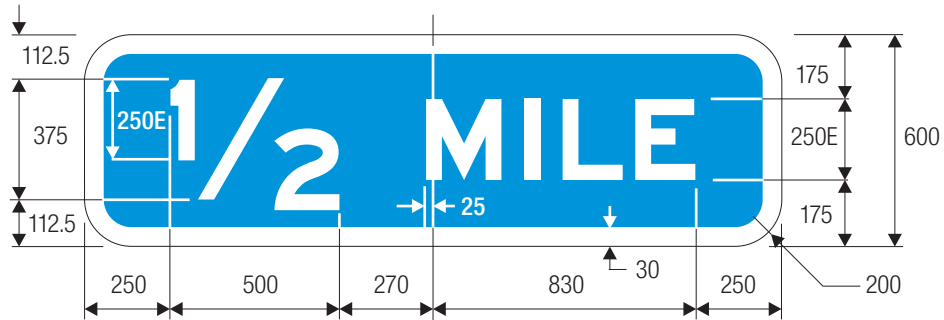

MOTORIST SERVICES SYMBOL SIGN

*Where top panel is used, make R_B 200 mm
 Where bottom panel is used, make R_A 200 mm
 Where both panels are used, make corners square

**700 horizontal dimension necessary to accommodate
 EXIT and Action Line messages