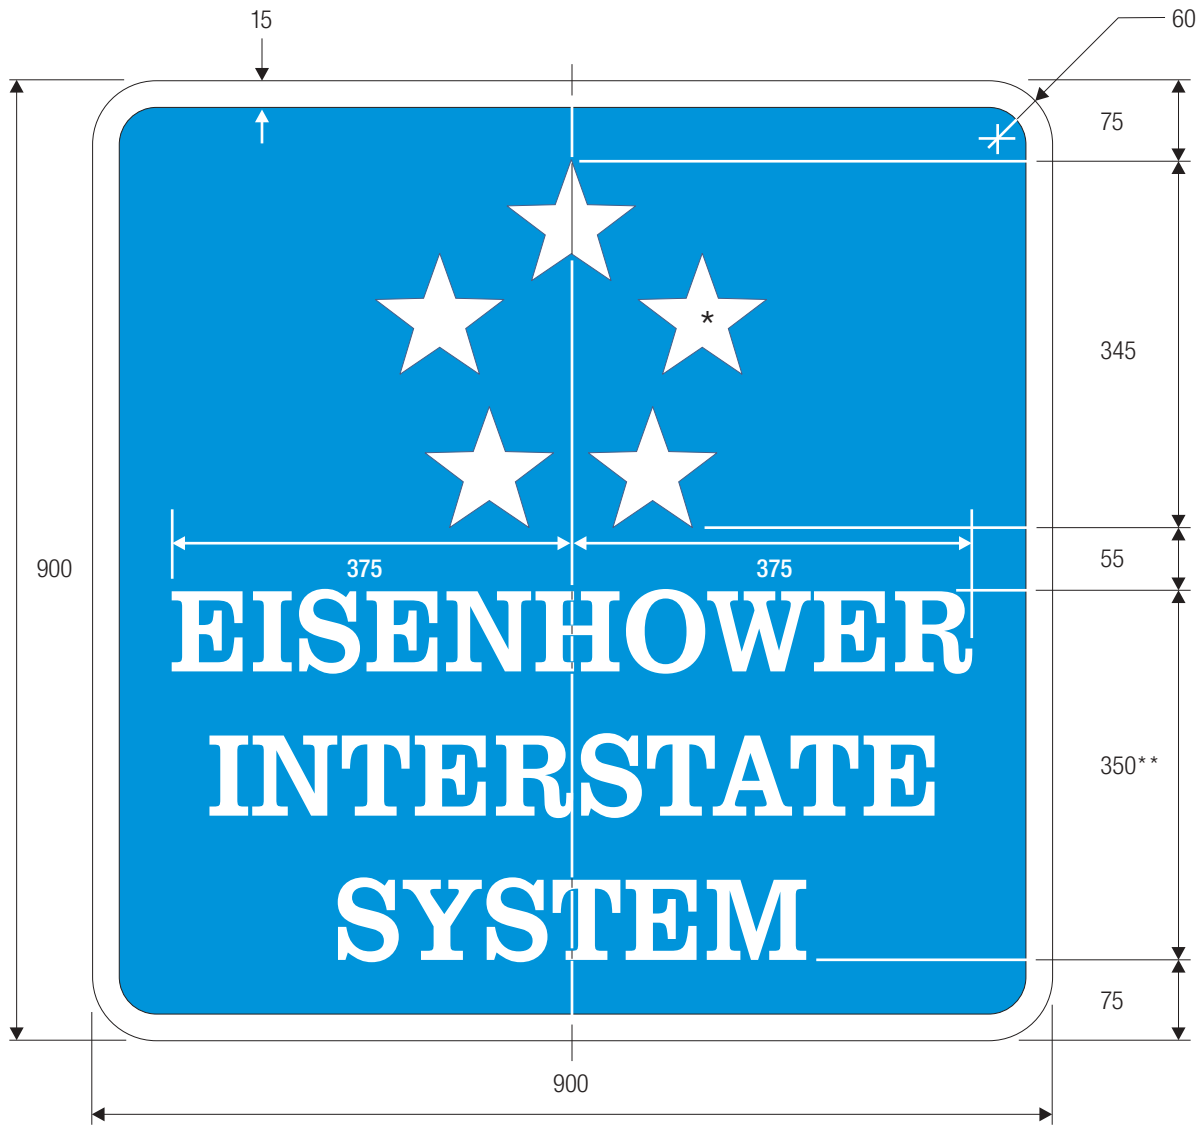

M1-10a

*See page 6-38 for symbol design.
**See page 6-39 for lettering design.

COLORS: LEGEND — WHITE (RETROREFLECTIVE)
BACKGROUND — BLUE (RETROREFLECTIVE)