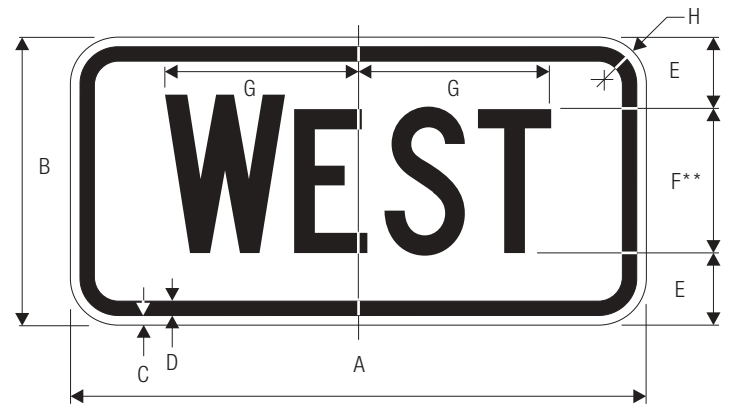

M3-4

A	B	C	D
600	300	10	15
750	375	13	20
E	F	G	H
75	150 C	201	50
87.5	200 C	268	50

*Reduce to fit for 750 mm size.
**Make first letter 10% larger.

COLORS: LEGEND —BLACK
BACKGROUND —WHITE (RETROREFLECTIVE)