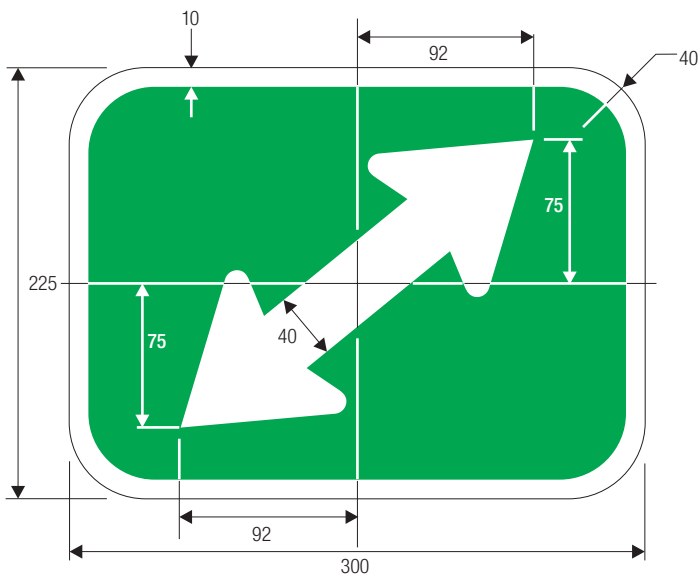

M7-3

COLORS: SYMBOL — WHITE (RETROREFLECTIVE)
BACKGROUND — GREEN (RETROREFLECTIVE)