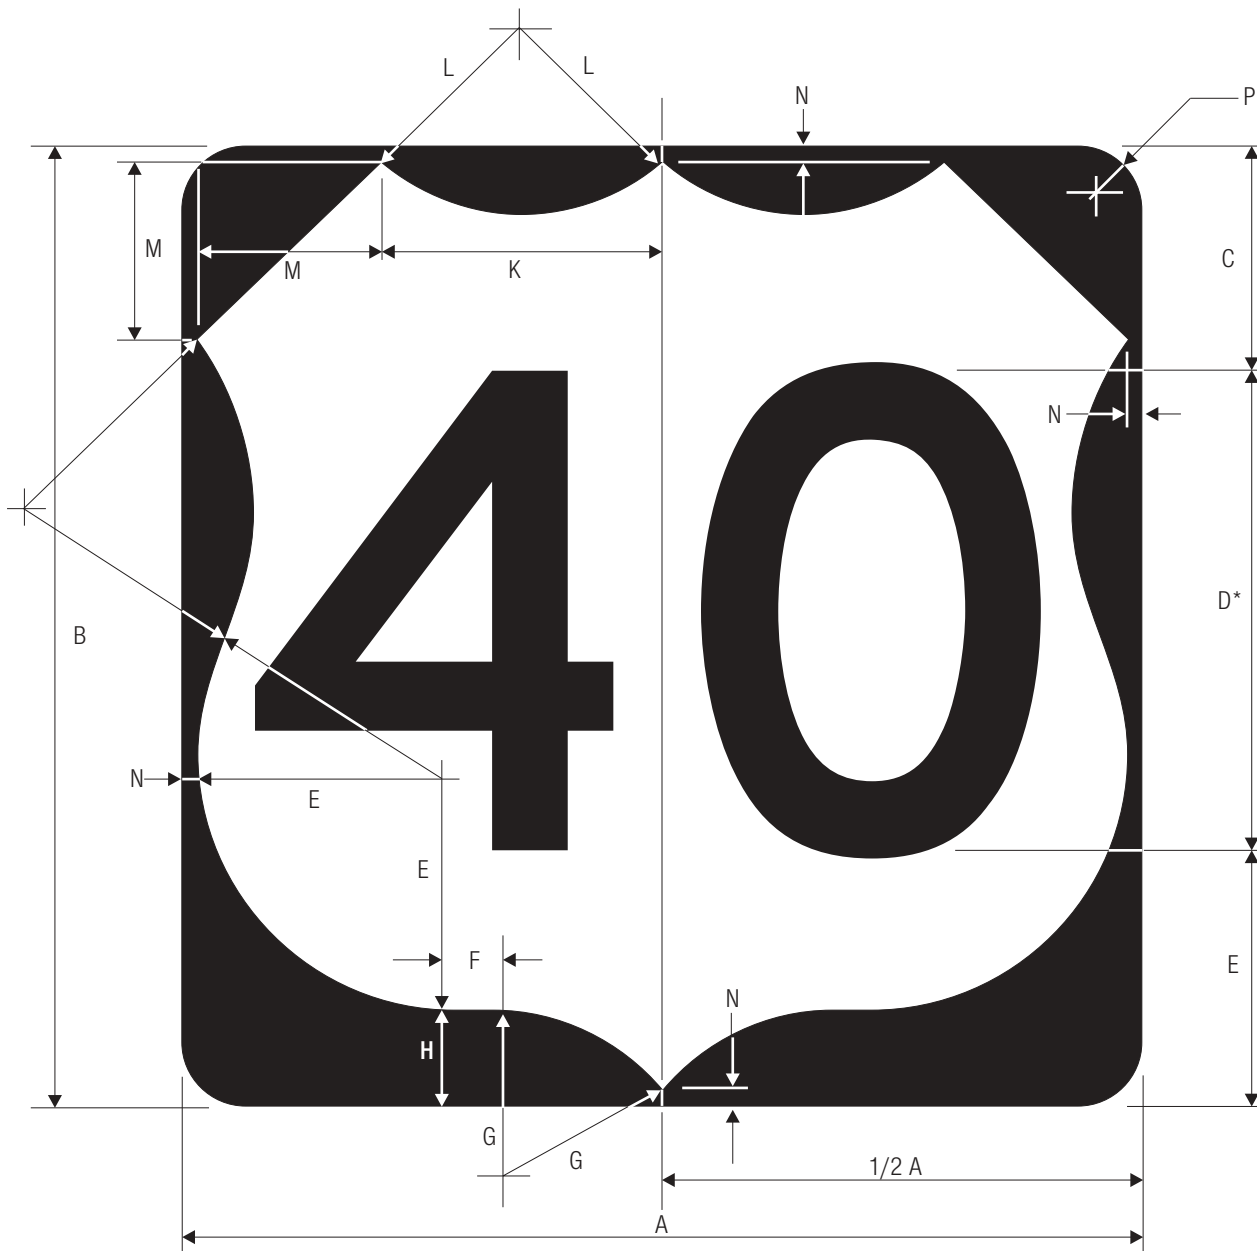

N	P
160.5	65.5
258.5	106
323.5	130.5
222	77
358	125
447.5	154.5

COLORS: LEGEND — WHITE (RETROREFLECTIVE)
 BACKGROUND — GREEN (RETROREFLECTIVE)

For Guide Signs use without dimensions A and B.

M1-4

*Optically space numerals about vertical centerline.