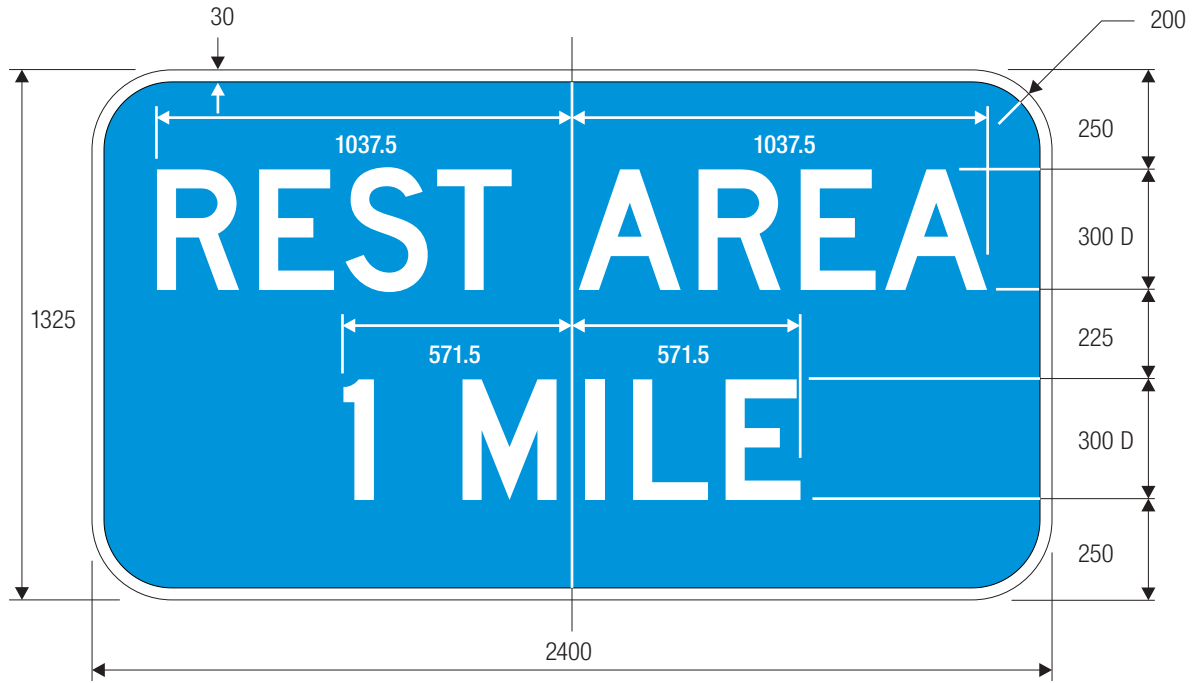

D5-1

*See page 6-2 for symbol design.

COLORS: LEGEND & ARROW – WHITE (RETROREFLECTIVE)
BACKGROUND – BLUE (RETROREFLECTIVE)