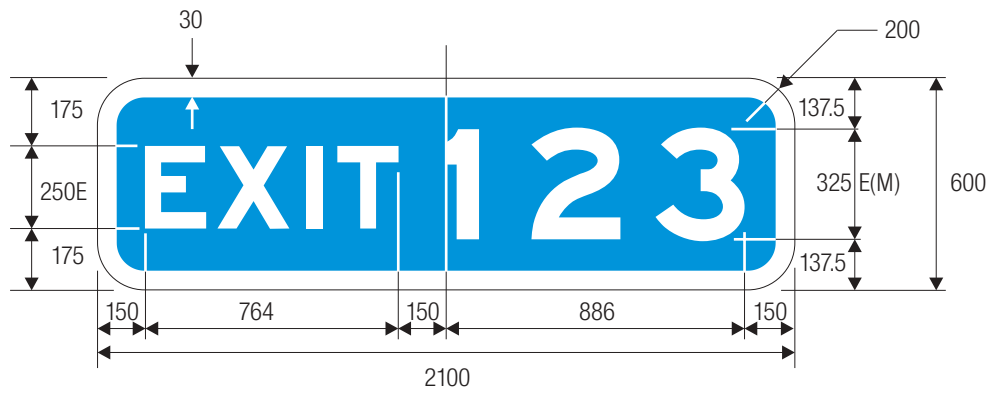

MOTORIST SERVICES SYMBOL SIGN

*Where top panel is used, make R_B 200 mm
 Where bottom panel is used, make R_A 200 mm
 Where both panels are used, make corners square

**700 horizontal dimension necessary to accommodate
 EXIT and Action Line messages