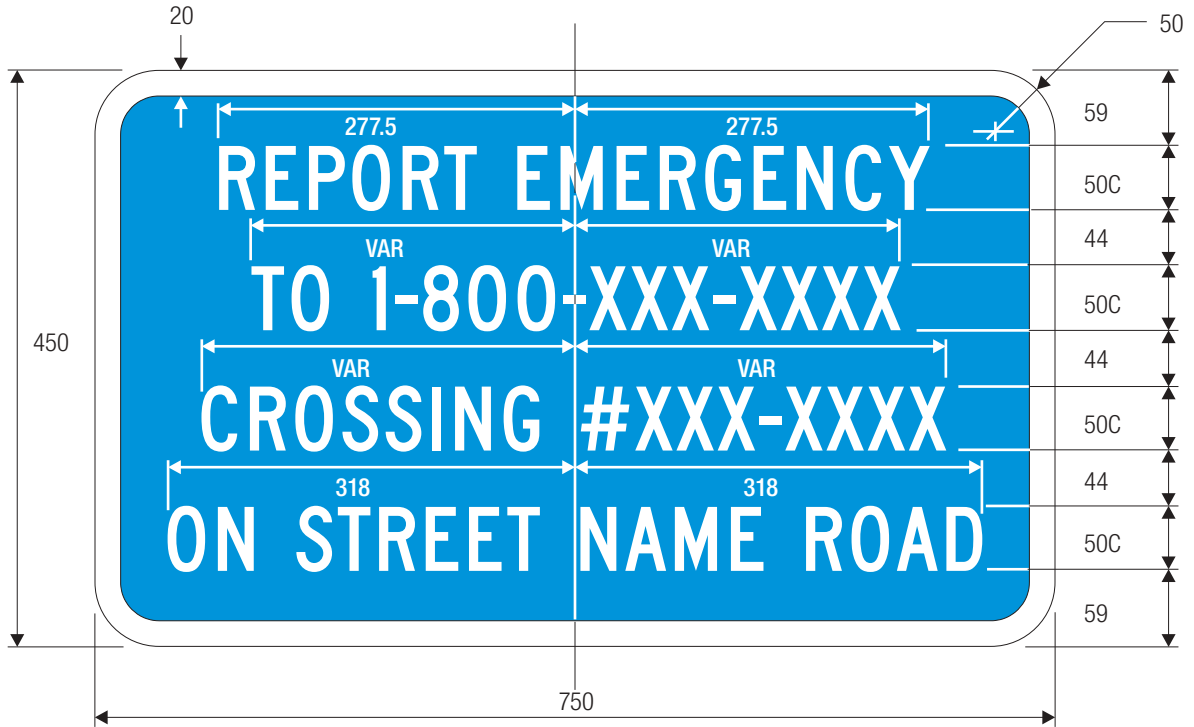

I-13a

COLORS: LEGEND   WHITE (RETROREFLECTIVE)
BACKGROUND   BLUE (RETROREFLECTIVE)