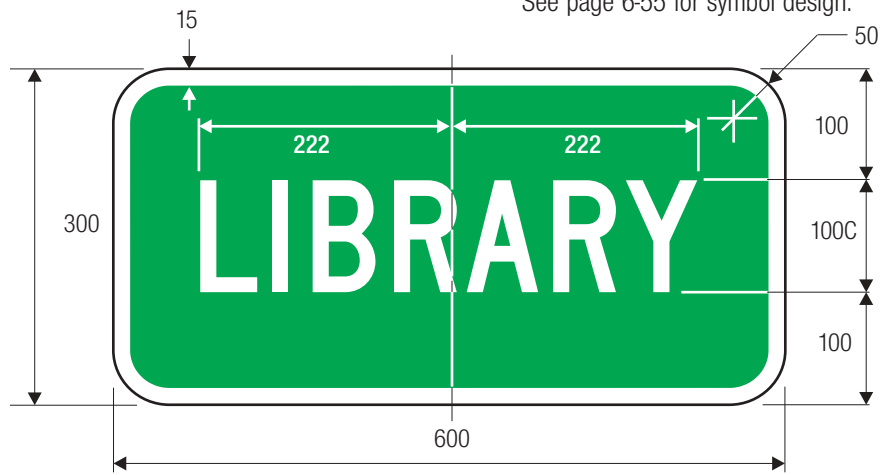

I-8p

Smaller size panels may be used as applicable within terminal areas.

A	B	C	D	E
450	10	37	376	40
600	15	50	500	50
750	20	62	626	50

COLORS: SYMBOL WHITE (RETROREFLECTIVE)
LEGEND WHITE (RETROREFLECTIVE)
BACKGROUND GREEN (RETROREFLECTIVE)