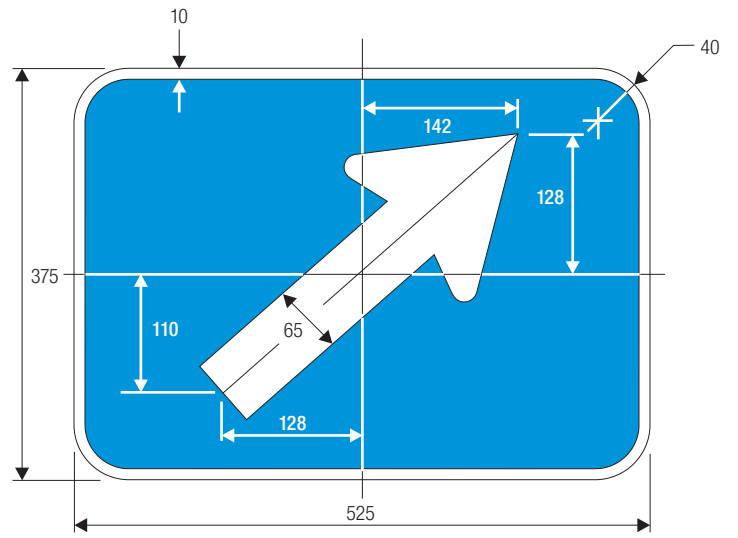

M6-2 (Interstate)