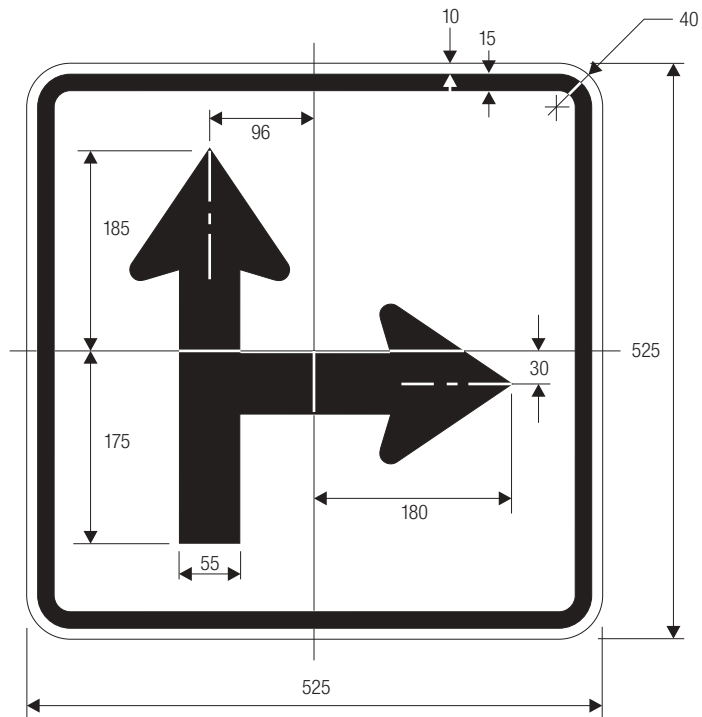

M6-8

COLORS: LEGEND —BLACK
BACKGROUND —WHITE (RETROREFLECTIVE)