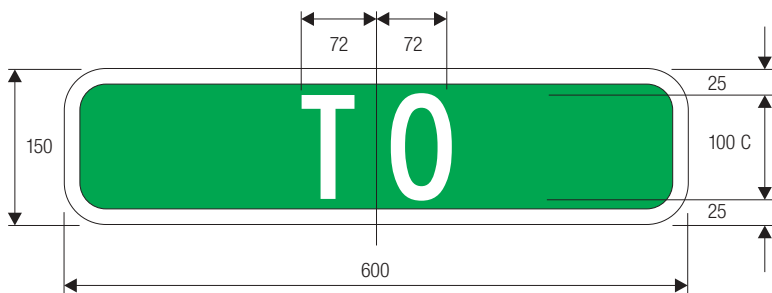

COLORS: LEGEND —WHITE (RETROREFLECTIVE)
 BACKGROUND —BLUE (RETROREFLECTIVE)

M4-7

*Reduce to fit for 750 mm size.

A	B	C	D	E	F	G	H
600	300	10	14	100	100 B	259.5	50
750	375	13	20	119	137 B	324.5	50

COLORS: LEGEND —BLACK
 BACKGROUND —WHITE (RETROREFLECTIVE)

M4-11

M4-11

M4-12

M4-12

M4-13

M4-13

*Increase spacing to fit.

COLORS: LEGEND —WHITE (RETROREFLECTIVE)
 BACKGROUND —GREEN (RETROREFLECTIVE)