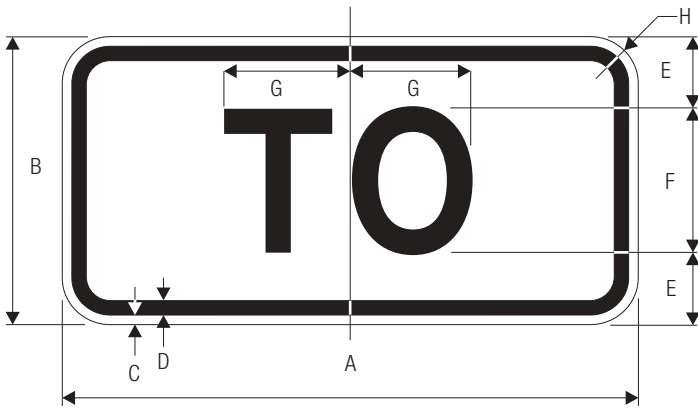

M4-5

A	B	C	D
600	300	10	14
750	375	13	20
E	F	G	H
75	150 E	129.5	50
87.5	200 E	172.5	50