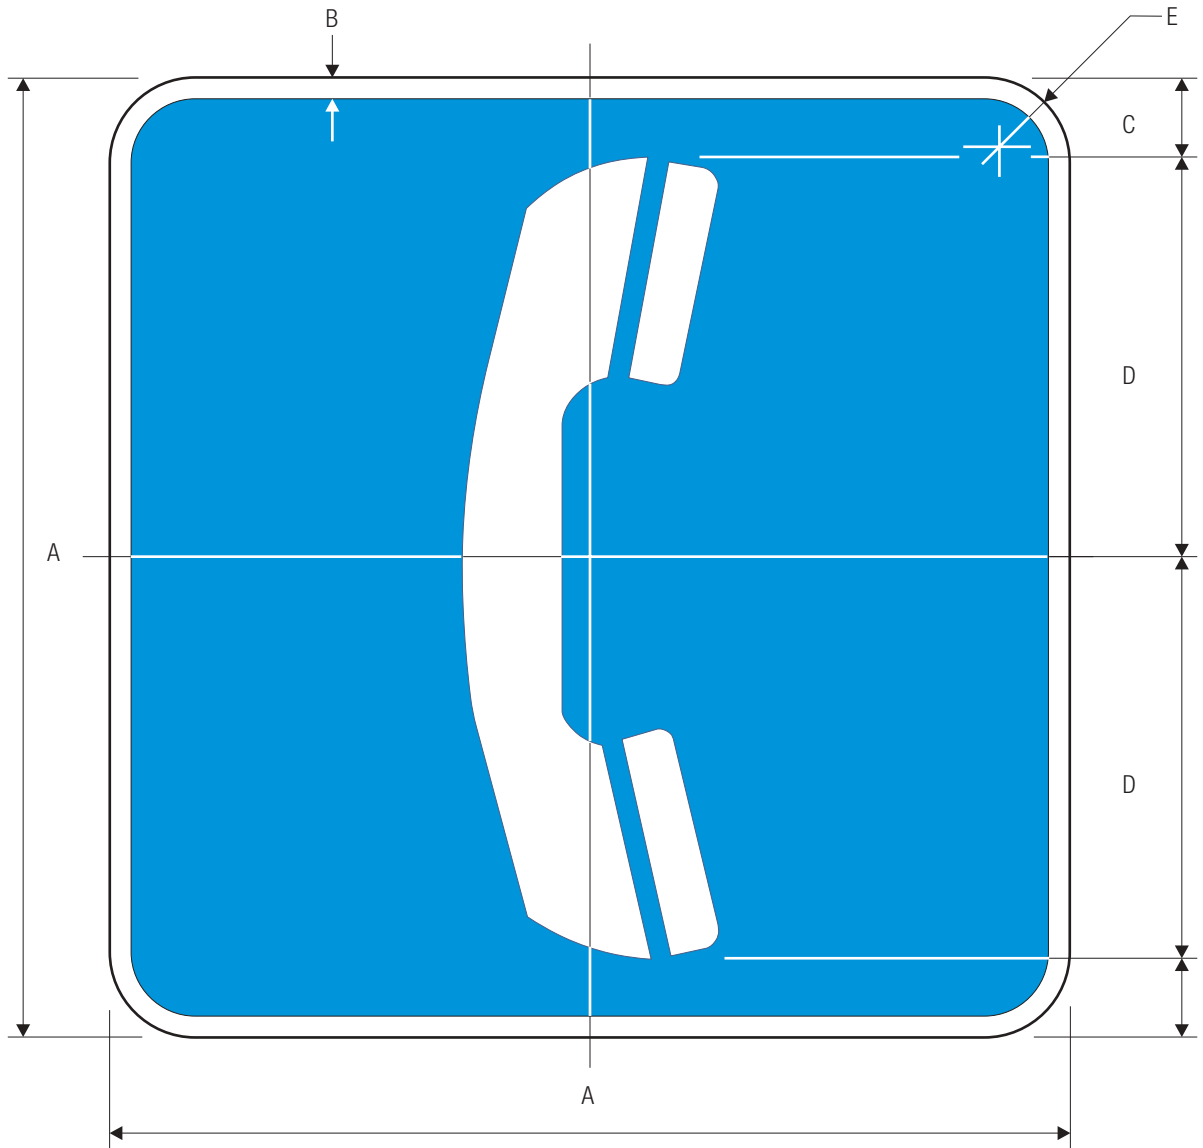

D9-1

*See page 6-42 for symbol design.

A	B	C	D	E
450	10	37	376	40
600	15	49	250	50
750	20	61	314	50

COLORS: SYMBOL WHITE (RETROREFLECTIVE)
BACKGROUND BLUE (RETROREFLECTIVE)