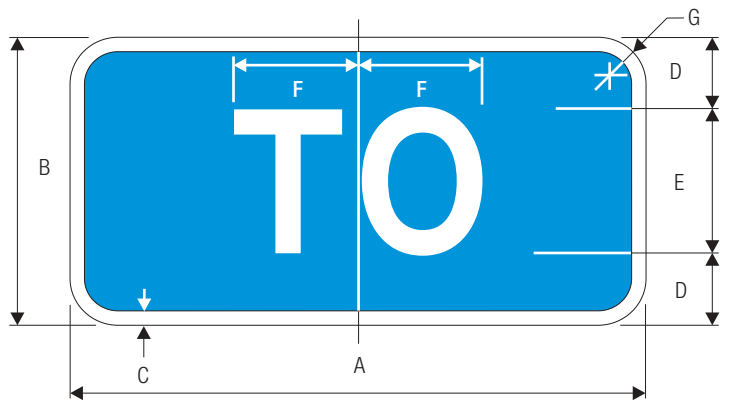

M4-5 (INTERSTATE)

A	B	C	D
600	300	15	75
750	375	20	87.5
E	F	G	
150 E	129.5	50	
200 E	172.5	50	

COLORS: LEGEND —BLACK
BACKGROUND —WHITE (RETROREFLECTIVE)

COLORS: LEGEND —WHITE (RETROREFLECTIVE)
BACKGROUND —BLUE (RETROREFLECTIVE)