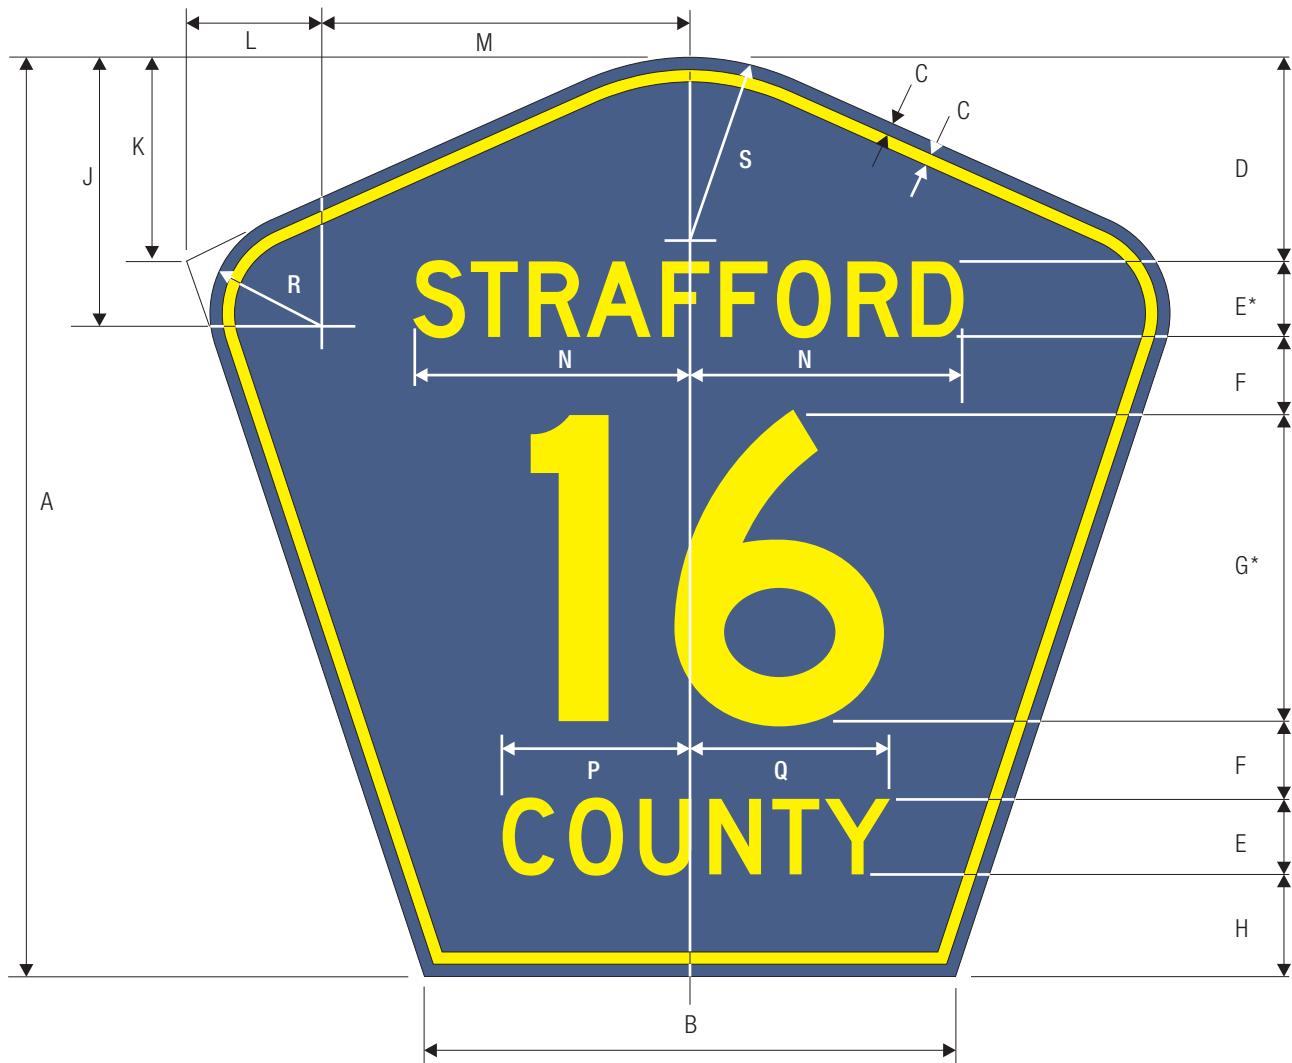

M1-6

*Optically space numerals and county name about centerline.

A	B	C	D	E	F	G	H	J	K	L	M
450	260	6	100	37	38	150 D	50	125	85	60	175
600	347	8	133	50	50	200 D	67	167	113	80	233
750	434	10	166	62	63	250 D	84	209	141	100	291

N	P	Q	R	S
VAR	92	98	50	125
VAR	123	131	67	167
VAR	154	164	85	209

COLORS: LEGEND — YELLOW (RETROREFLECTIVE)
BACKGROUND — BLUE (RETROREFLECTIVE)