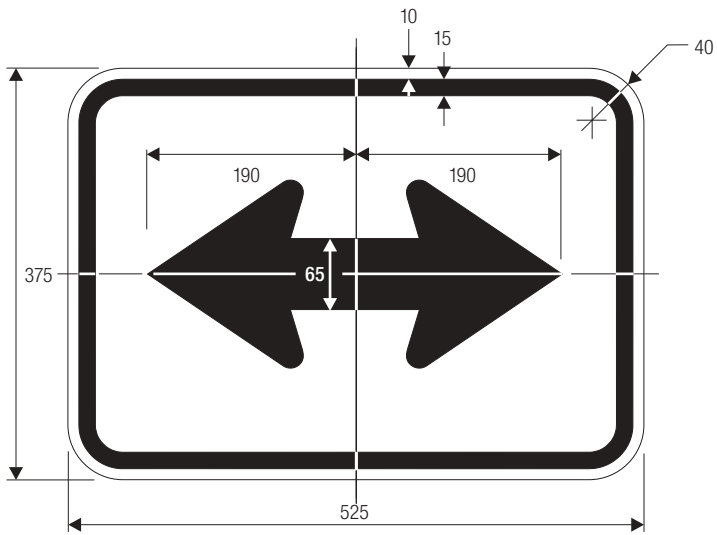

M6-4

COLORS: LEGEND —BLACK
BACKGROUND —WHITE (RETROREFLECTIVE)

COLORS: LEGEND —WHITE (RETROREFLECTIVE)
BACKGROUND —BLUE (RETROREFLECTIVE)