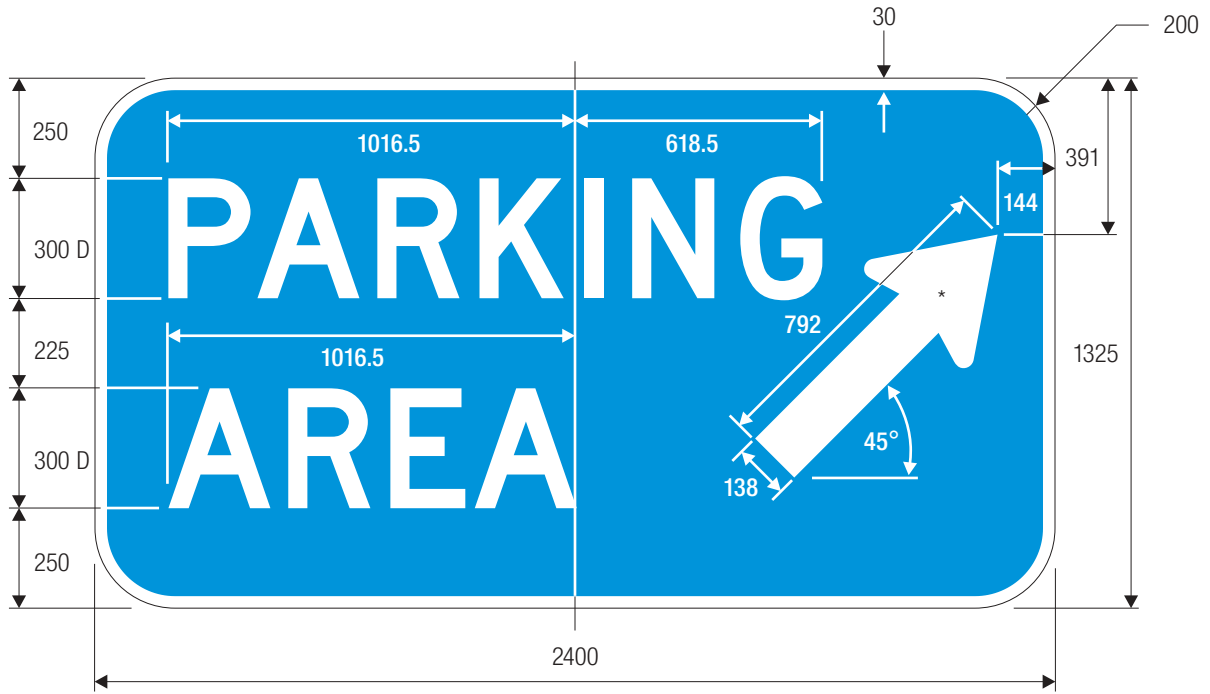

D5-1

D5-2

*See page 6-2 for symbol design.

COLORS: LEGEND & ARROW – WHITE (RETROREFLECTIVE)
 BACKGROUND – BLUE (RETROREFLECTIVE)

D5-3

COLORS: LEGEND & ARROW – WHITE (RETROREFLECTIVE)
 BACKGROUND – BLUE (RETROREFLECTIVE)