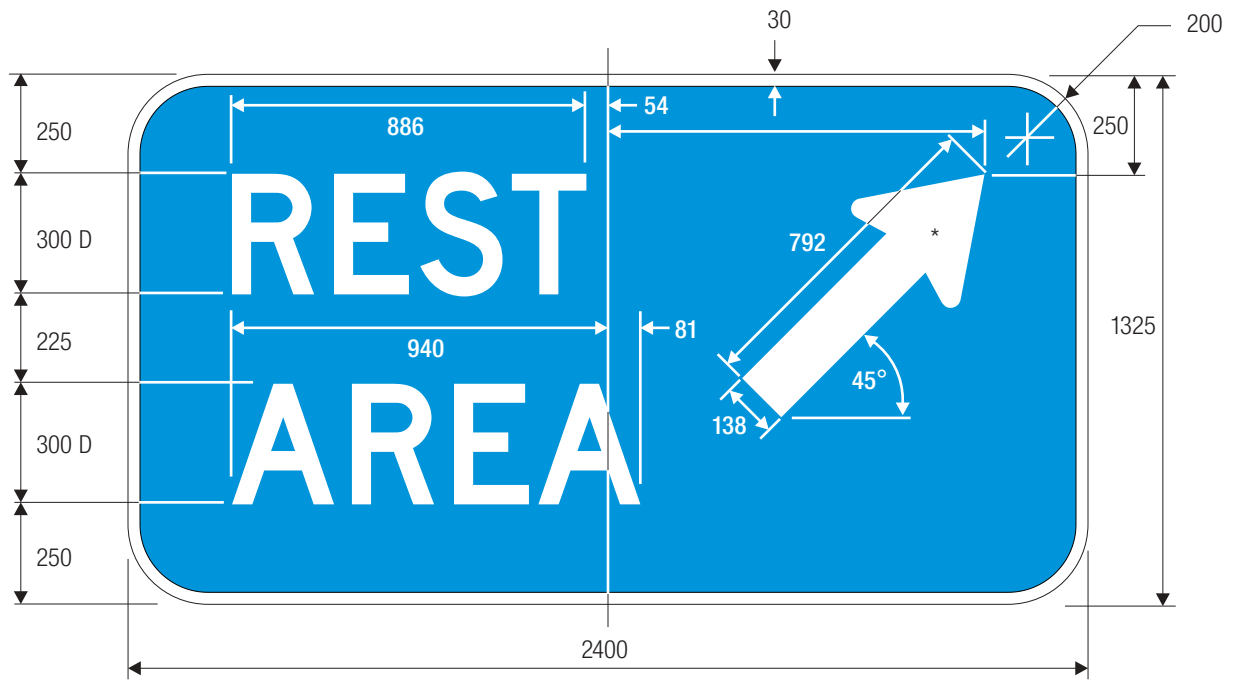

D5-2

*See page 6-2 for symbol design.

COLORS: LEGEND & ARROW – WHITE (RETROREFLECTIVE)
BACKGROUND – BLUE (RETROREFLECTIVE)