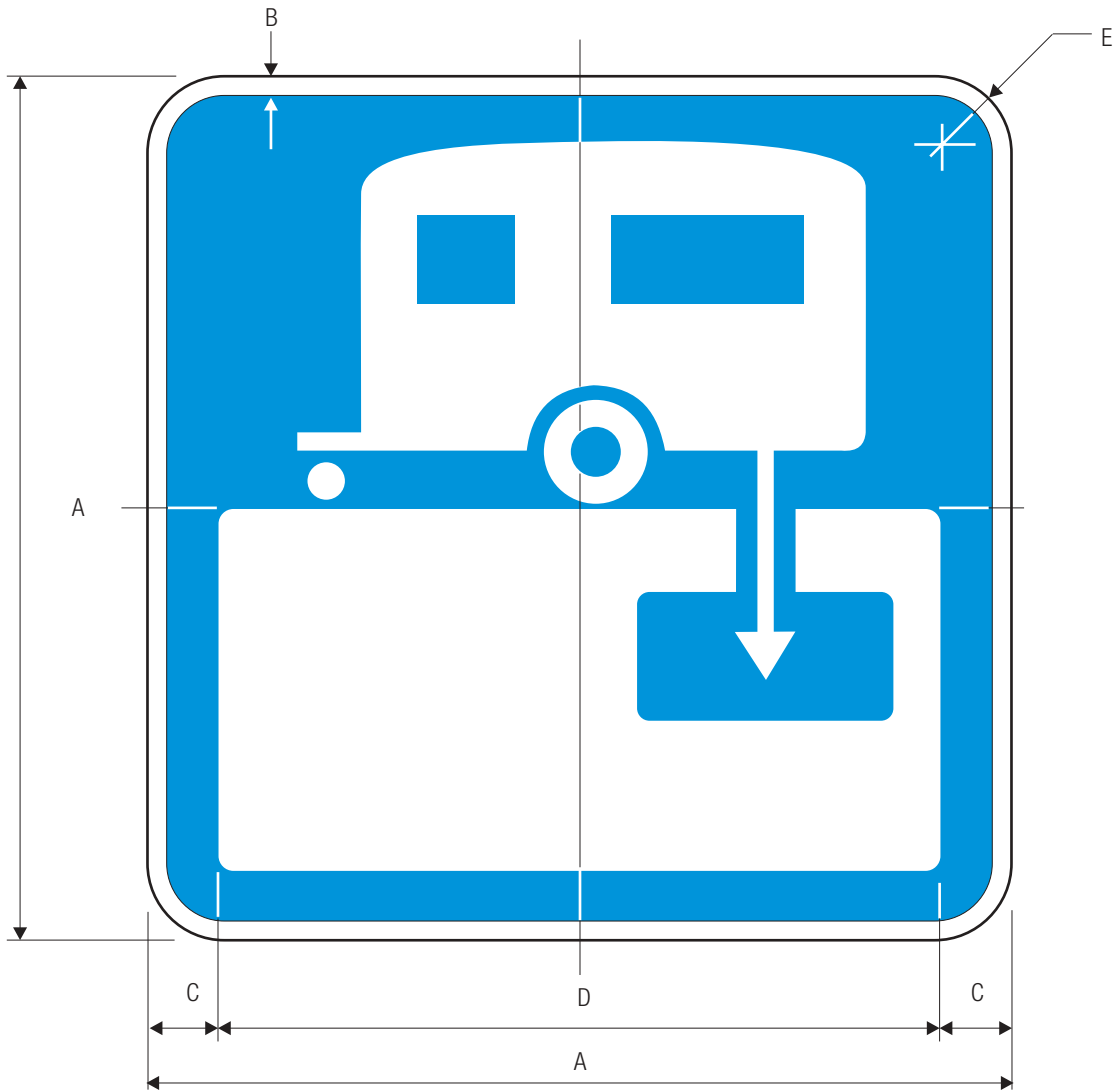

D9-12

*See page 6-49 for symbol design.

A	B	C	D	E
450	10	37	376	40
600	15	50	500	50
750	20	62	626	50

COLORS: SYMBOL WHITE (RETROREFLECTIVE)
BACKGROUND BLUE (RETROREFLECTIVE)