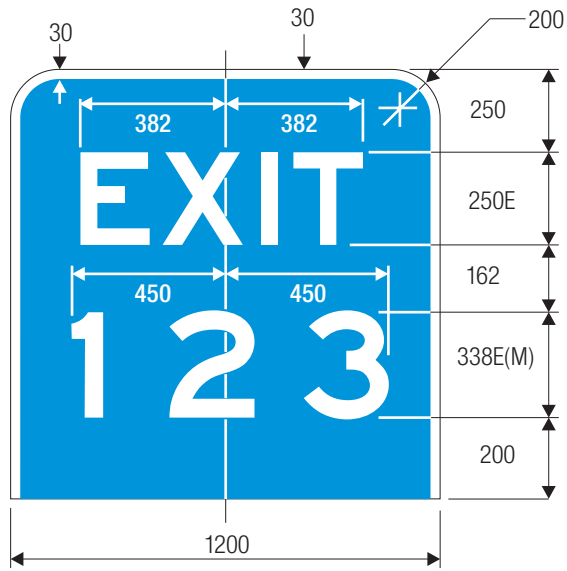

MOTORIST SERVICES SYMBOL SIGN

*See note on previous drawing

COLORS: LEGEND — WHITE (RETROREFLECTIVE)
BACKGROUND — BLUE (RETROREFLECTIVE)