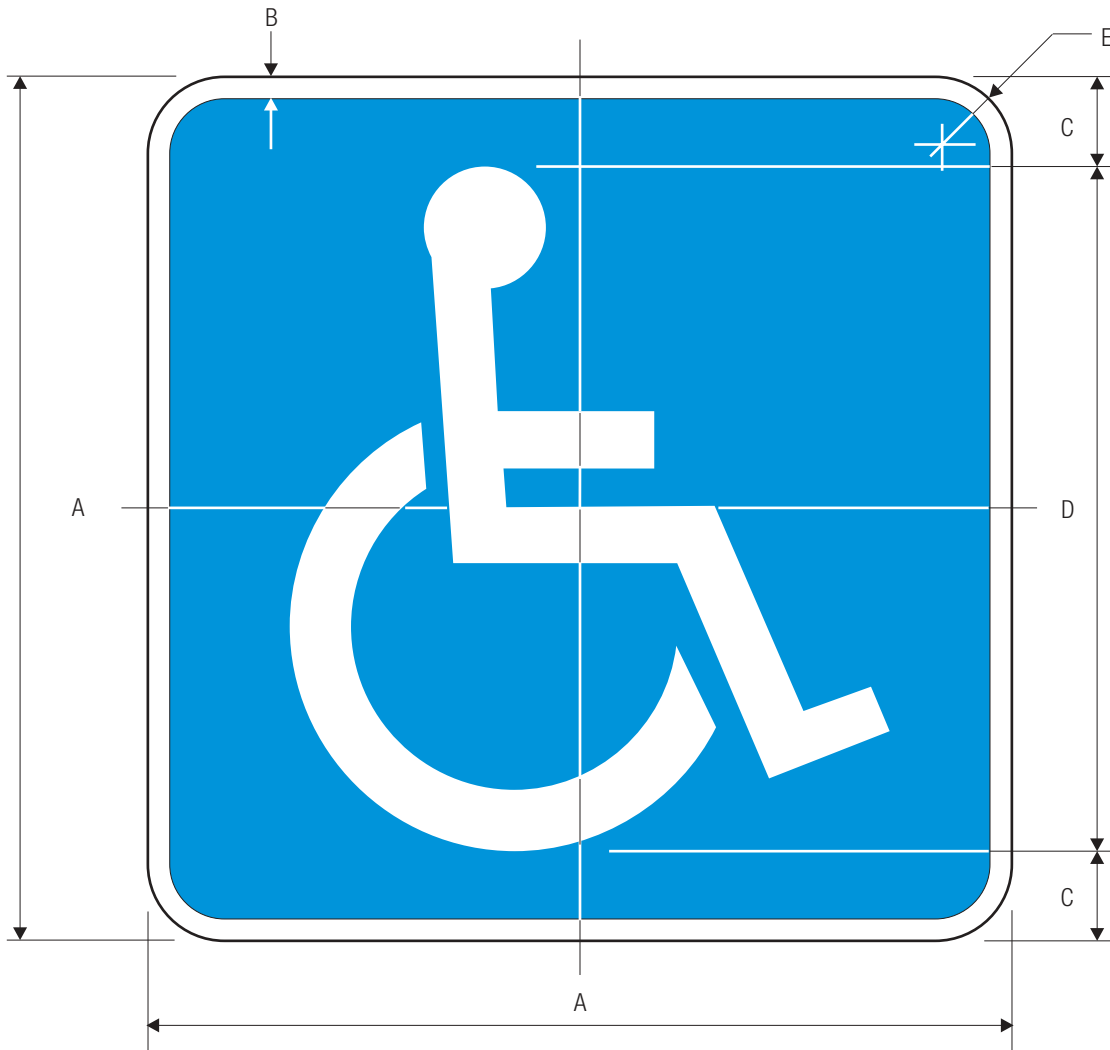

D9-6

*See page 6-31 for symbol design.
Smaller size panels may be used as applicable within terminal areas

A	B	C	D	E
450	10	37	376	40
600	15	50	500	50
750	20	62	626	50

COLORS: SYMBOL WHITE (RETROREFLECTIVE)
BACKGROUND BLUE (RETROREFLECTIVE)