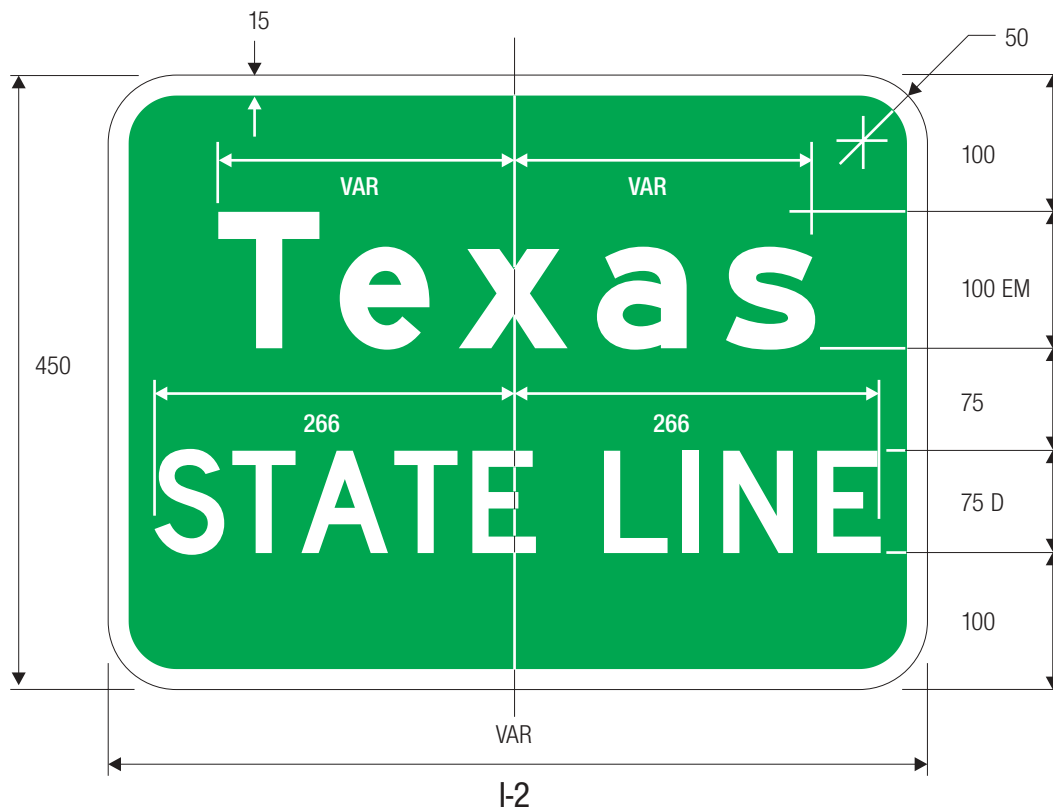

COLORS: LEGEND WHITE (RETROREFLECTIVE)
BACKGROUND GREEN (RETROREFLECTIVE)