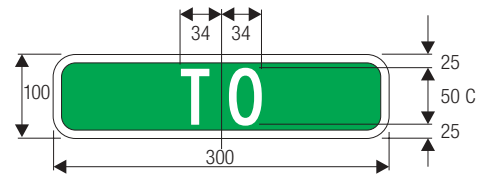

M4-13

*Increase spacing to fit.

COLORS: LEGEND —WHITE (RETROREFLECTIVE)
BACKGROUND —GREEN (RETROREFLECTIVE)