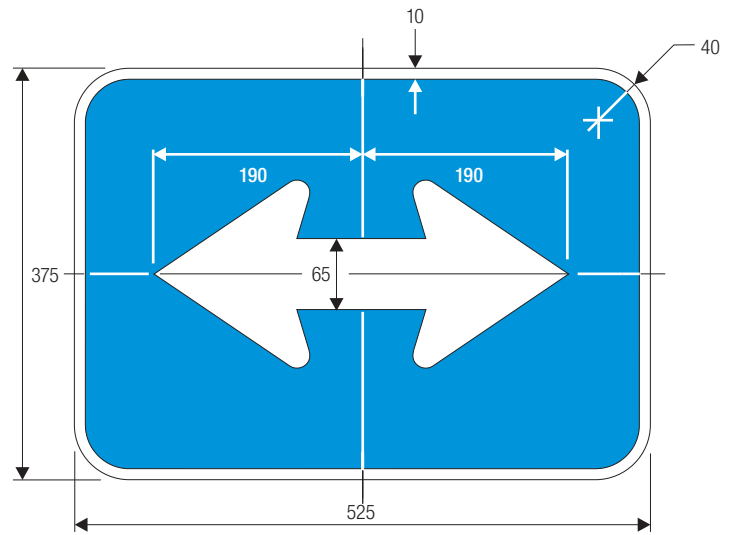

M6-4 (Interstate)

COLORS: LEGEND —BLACK
BACKGROUND —WHITE (RETROREFLECTIVE)

COLORS: LEGEND —WHITE (RETROREFLECTIVE)
BACKGROUND —BLUE (RETROREFLECTIVE)