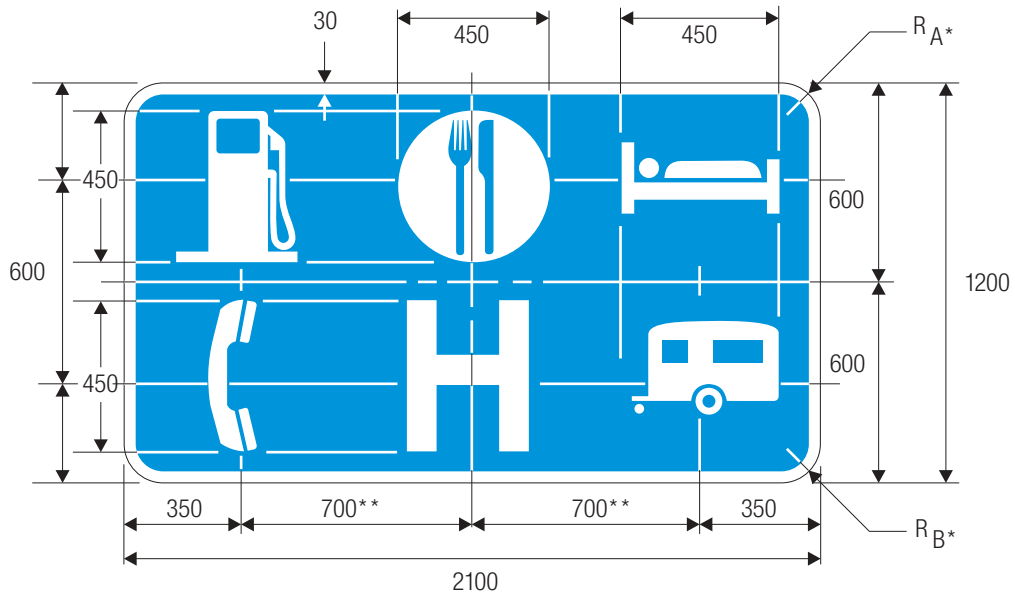

MOTORIST SERVICES SYMBOL SIGN

*Where top panel is used, make R_B 200 mm
 Where bottom panel is used, make R_A 200 mm
 Where both panels are used, make corners square

**700 horizontal dimension necessary to accommodate
 EXIT and Action Line messages