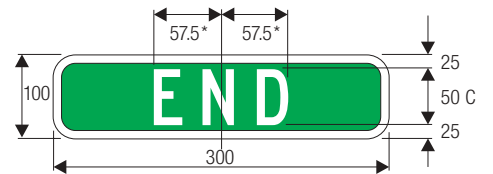

M4-12

*Increase spacing to fit.

COLORS: LEGEND —WHITE (RETROREFLECTIVE)
BACKGROUND —GREEN (RETROREFLECTIVE)