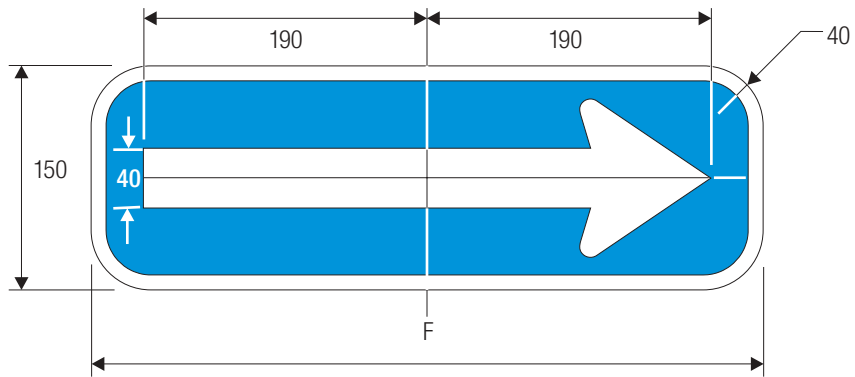

*See page 6-41 for symbol design.

A	B	C	D	E	F
450	10	40	185	40	450
600	15	53	247	50	600
750	20	66	309	50	750

COLORS: SYMBOL WHITE (RETROREFLECTIVE)
BACKGROUND BLUE (RETROREFLECTIVE)