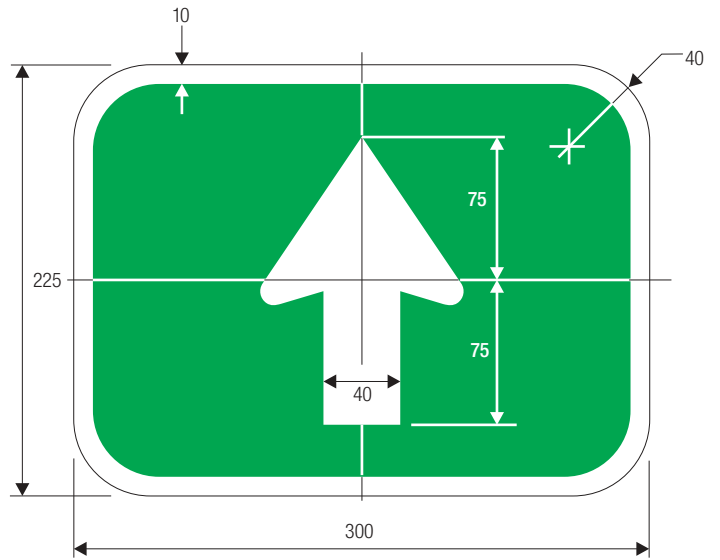

M7-2

COLORS: SYMBOL — WHITE (RETROREFLECTIVE)
BACKGROUND — GREEN (RETROREFLECTIVE)