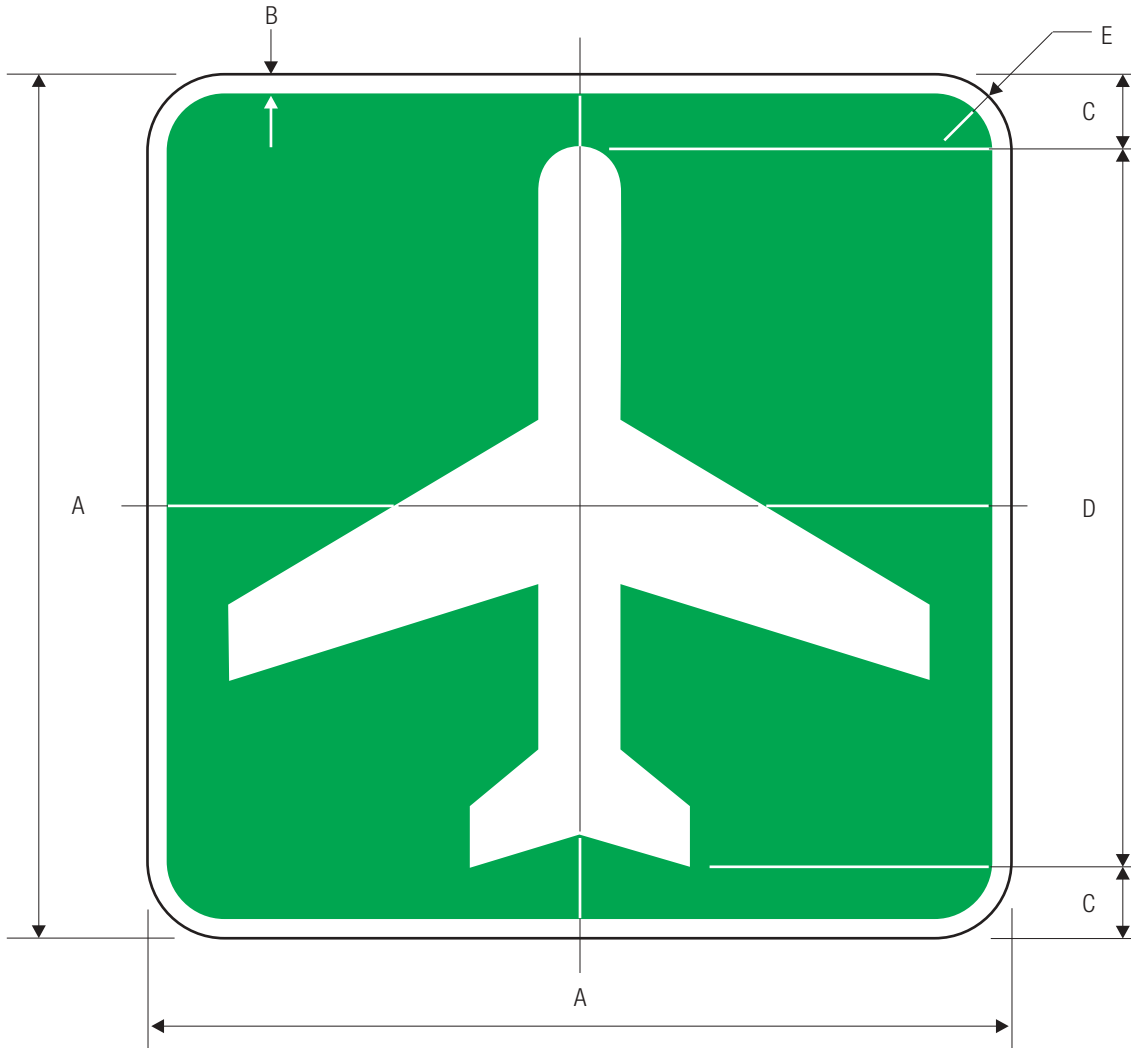

COLORS: LEGEND WHITE (RETROREFLECTIVE)
 BACKGROUND GREEN (RETROREFLECTIVE)

I-4

*See page 6-52 for symbol design.

A	B	C	D	E
450	10	37	376	40
600	15	50	500	50
750	20	62	626	50

COLORS: SYMBOL WHITE (RETROREFLECTIVE)
 BACKGROUND GREEN (RETROREFLECTIVE)