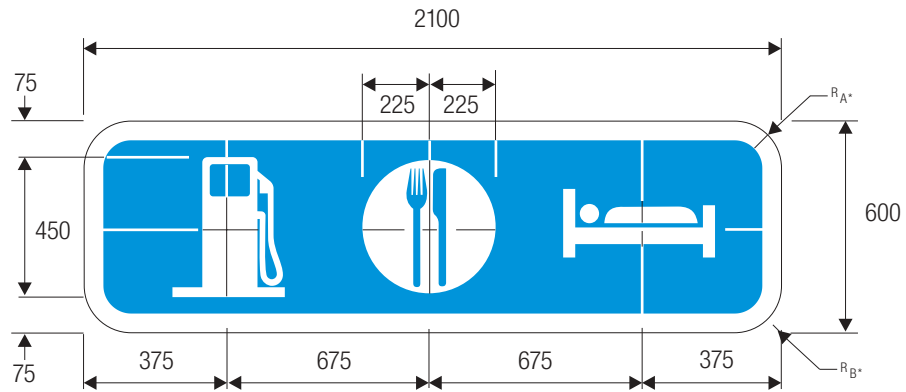

MOTORIST SERVICES SYMBOL SIGN

*See note on previous drawing

COLORS: LEGEND — WHITE (RETROREFLECTIVE)
BACKGROUND — BLUE (RETROREFLECTIVE)