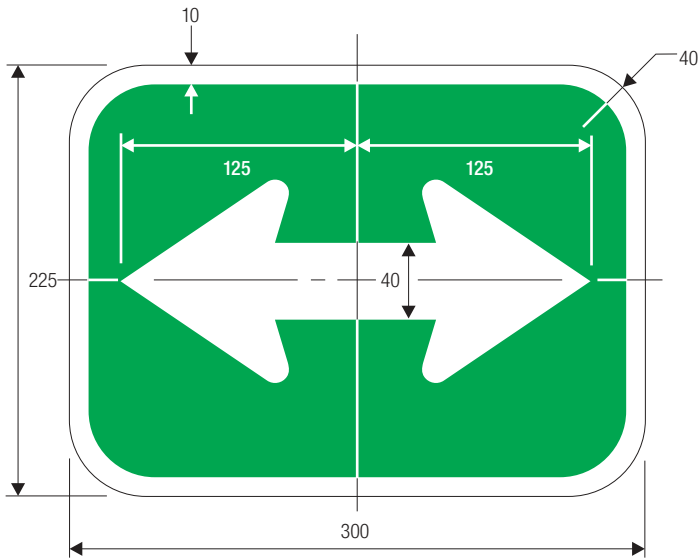

M7-5

COLORS: SYMBOL — WHITE (RETROREFLECTIVE)
BACKGROUND — GREEN (RETROREFLECTIVE)