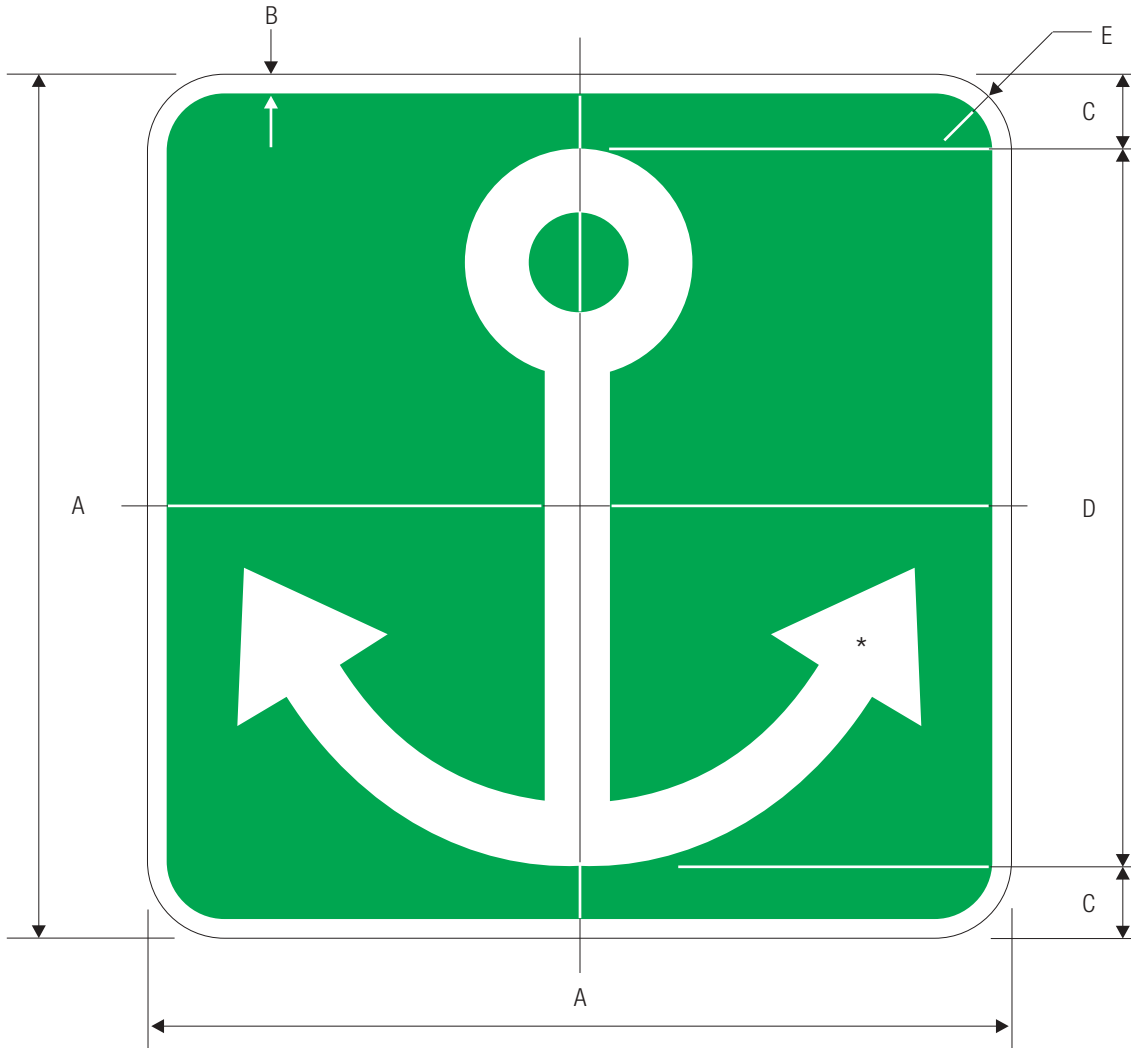

I-9

*See page 6-60 for symbol design.

A	B	C	D	E
450	10	37	376	40
600	15	50	500	50
750	20	62	626	50

COLORS: SYMBOL WHITE (RETROREFLECTIVE)
BACKGROUND GREEN (RETROREFLECTIVE)