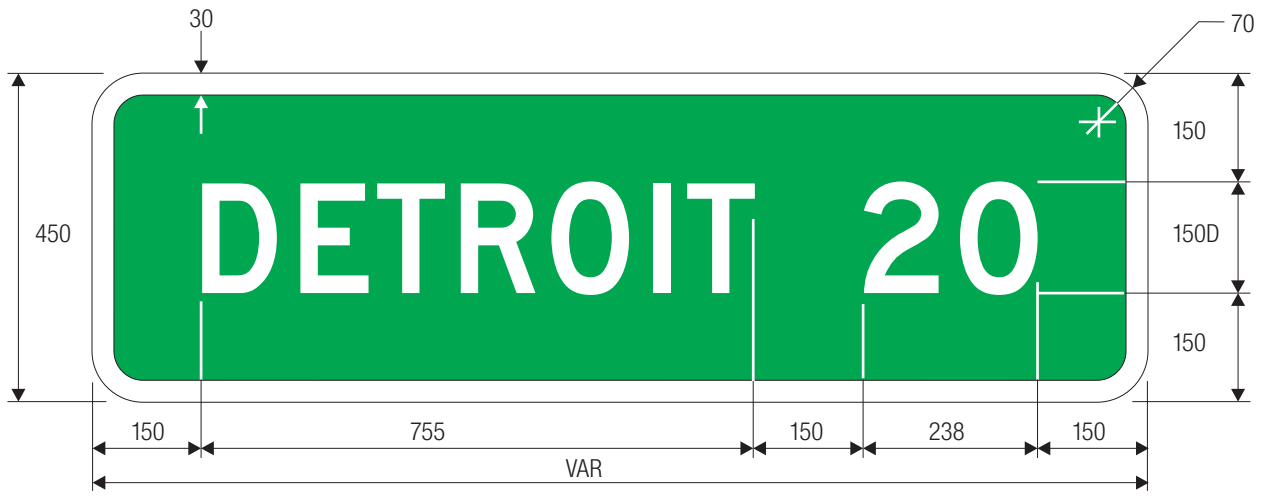

D2-1

COLORS: LEGEND —WHITE (RETROREFLECTIVE)
BACKGROUND —GREEN (RETROREFLECTIVE)