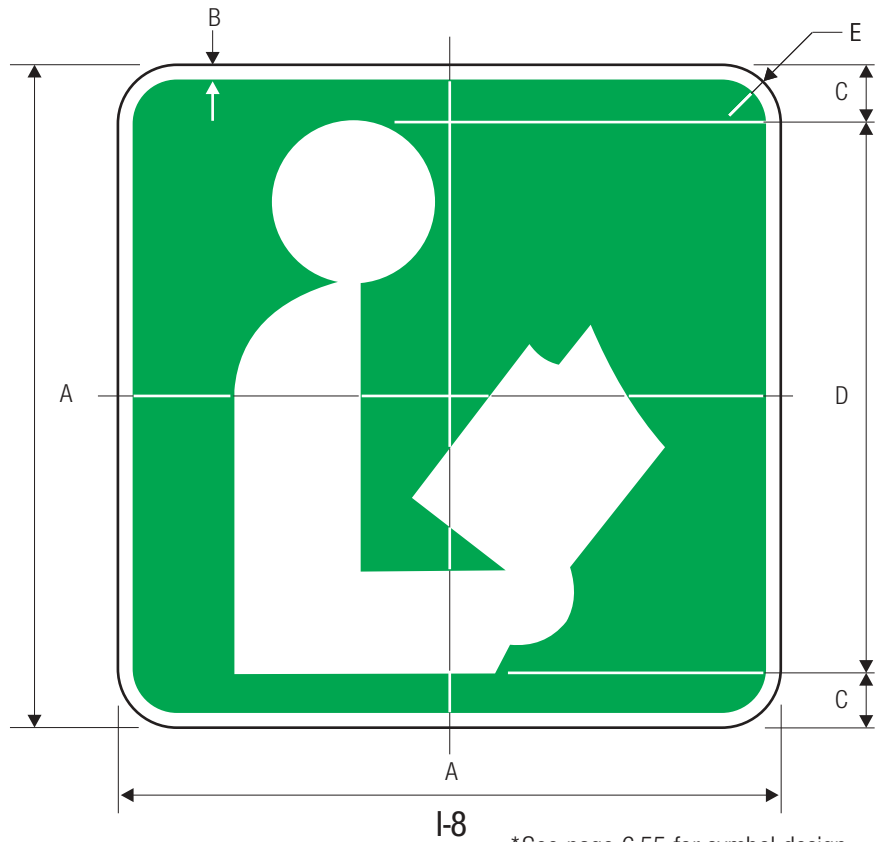

I-8

*See page 6-55 for symbol design.