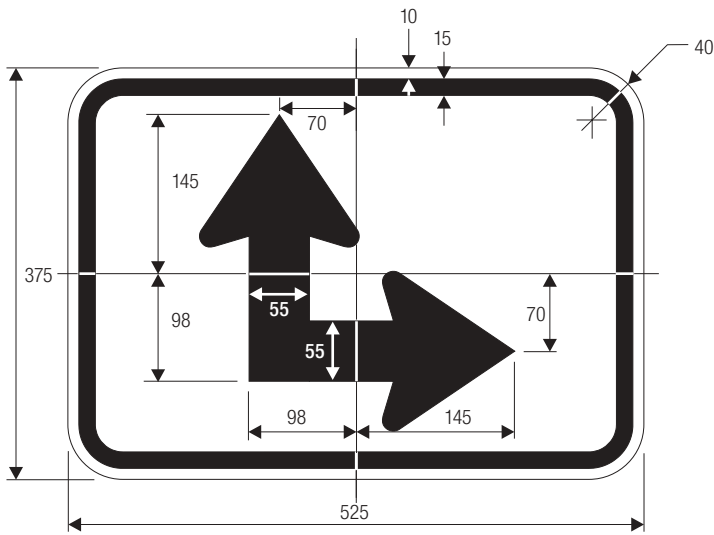

M6-6

COLORS: LEGEND —BLACK
BACKGROUND —WHITE (RETROREFLECTIVE)

COLORS: LEGEND —WHITE (RETROREFLECTIVE)
BACKGROUND —BLUE (RETROREFLECTIVE)