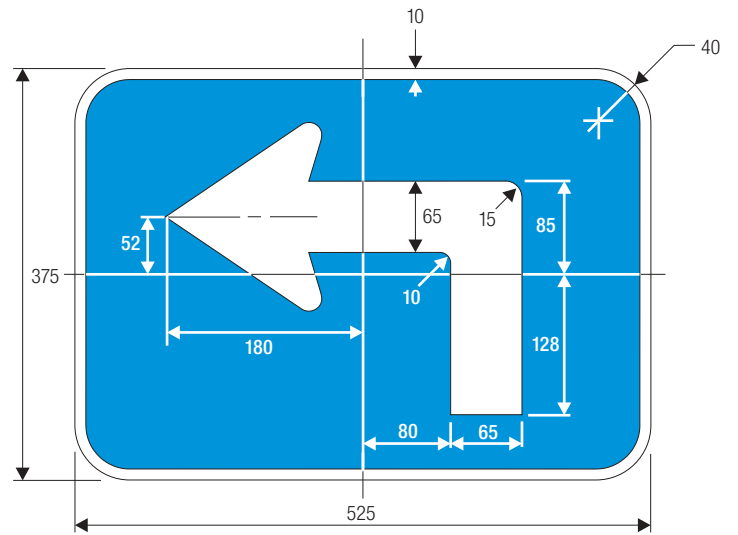

M5-1 (Interstate)