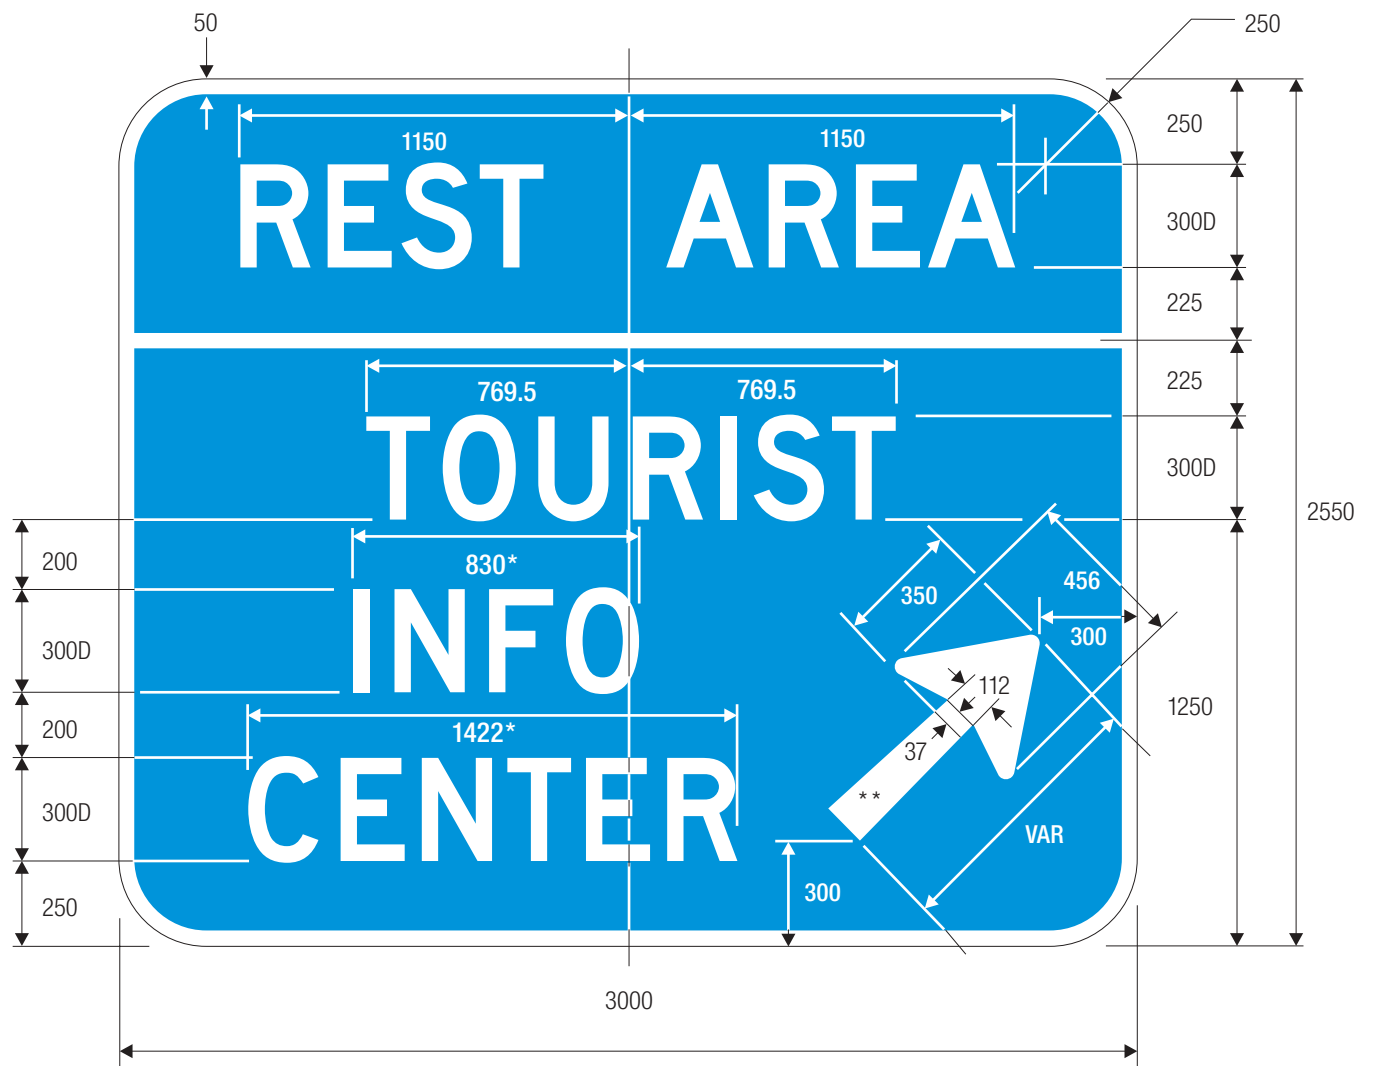

Exit Direction Rest Area-Tourist Info Center Sign

*Optically center legend

**See page 6-3 for arrow design details

COLORS: LEGEND — WHITE (RETROREFLECTIVE)
BACKGROUND — BLUE (RETROREFLECTIVE)