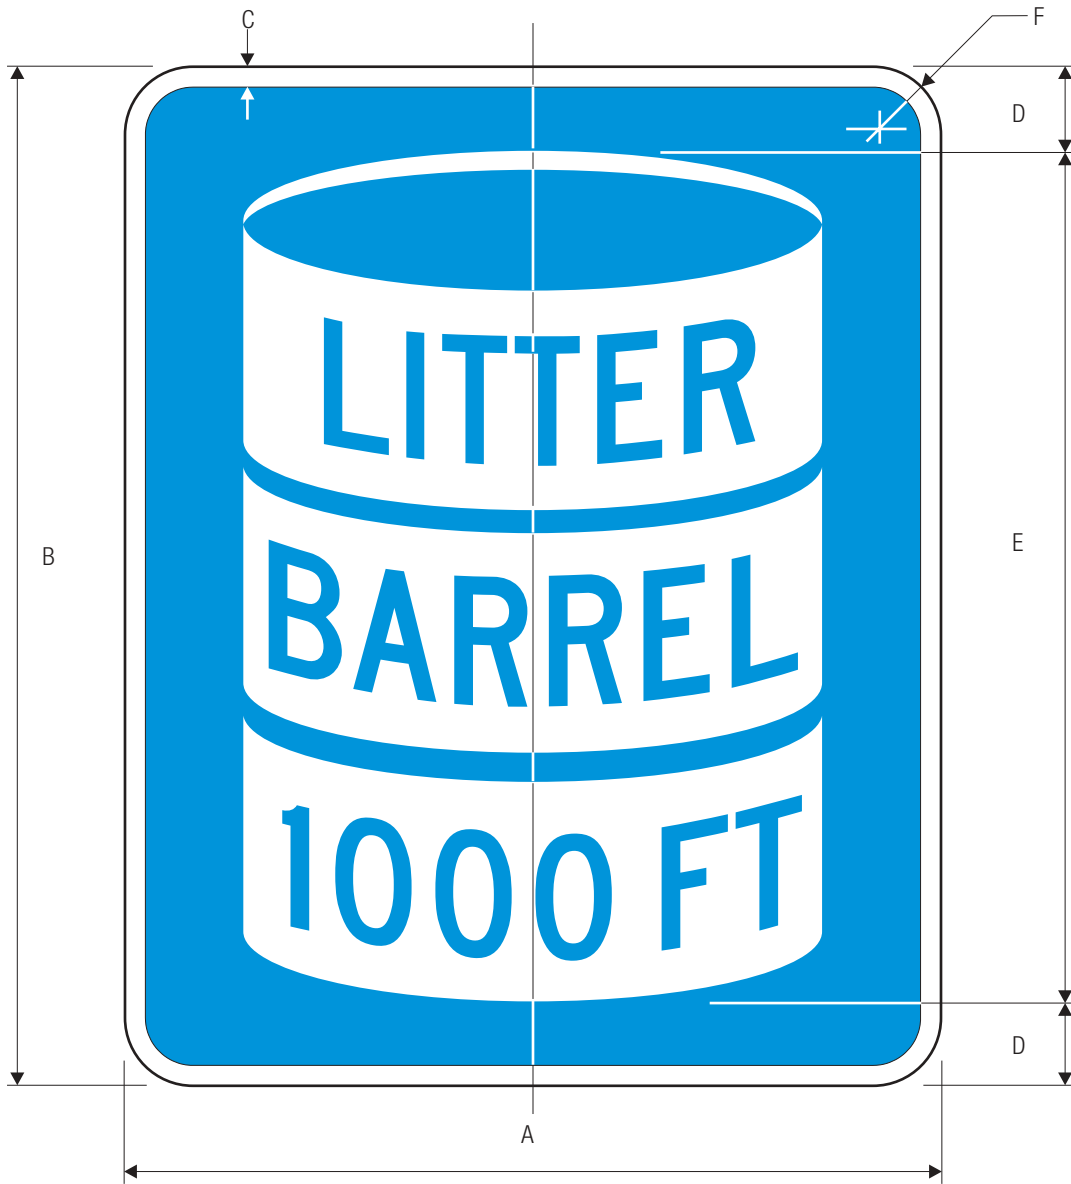

COLORS: SYMBOL WHITE (RETROREFLECTIVE)
 BACKGROUND BLUE (RETROREFLECTIVE)

D9-3a

*See page 6-44 for symbol design.

A	B	C	D	E
450	10	37	376	40
600	15	50	500	50
750	20	62	626	50

COLORS: SYMBOL WHITE (RETROREFLECTIVE)
 BACKGROUND BLUE (RETROREFLECTIVE)