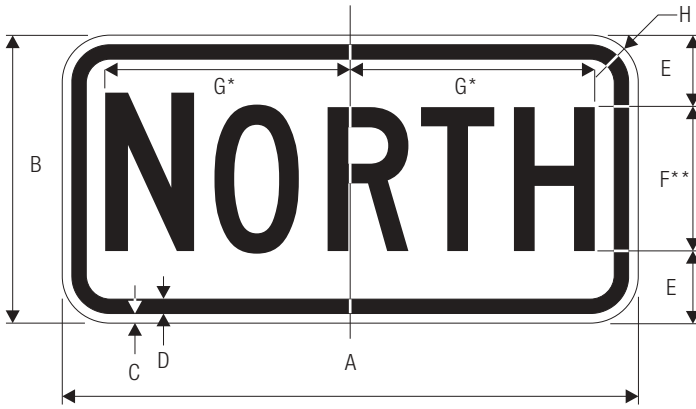

M3-1

A	B	C	D
600	300	10	15
750	375	13	20
E	F	G	H
75	150 C	255	50
87.5	200 C	309.5	50