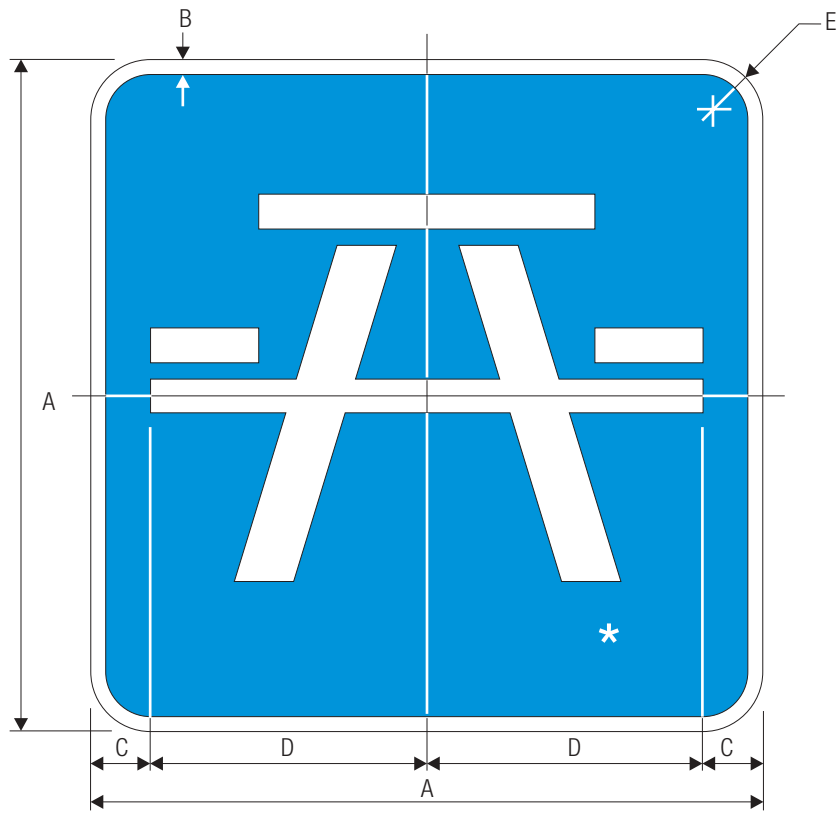

D5-5a

*See page 6-41 for symbol design.

A	B	C	D	E	F
450	10	40	185	40	450
600	15	53	247	50	600
750	20	66	309	50	750

COLORS: SYMBOL WHITE (RETROREFLECTIVE)
BACKGROUND BLUE (RETROREFLECTIVE)