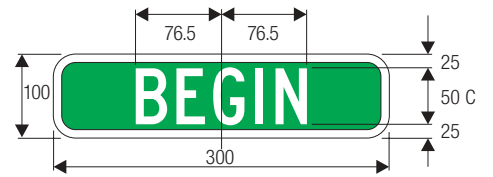

M4-11

*Increase spacing to fit.

COLORS: LEGEND —WHITE (RETROREFLECTIVE)
BACKGROUND —GREEN (RETROREFLECTIVE)