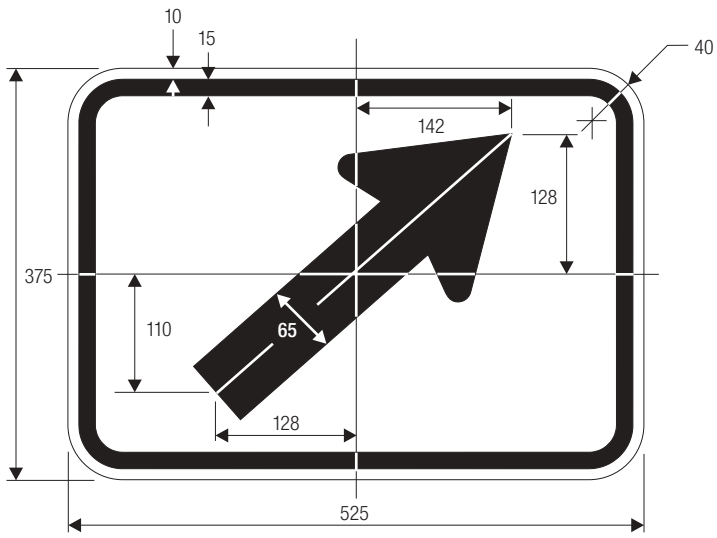

M6-2

COLORS: LEGEND —BLACK
BACKGROUND —WHITE (RETROREFLECTIVE)

COLORS: LEGEND —WHITE (RETROREFLECTIVE)
BACKGROUND —BLUE (RETROREFLECTIVE)