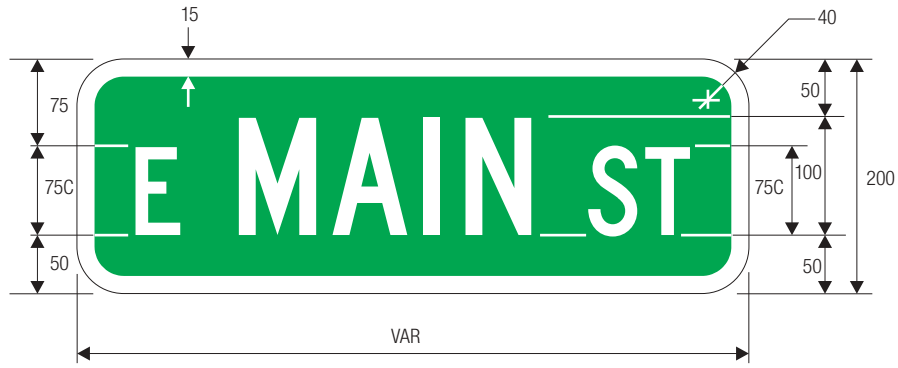

D-3

COLORS: LEGEND —WHITE (REFLECTIVE)
BACKGROUND —GREEN (REFLECTIVE)

COLORS: LEGEND —WHITE (RETROREFLECTIVE)
BACKGROUND —GREEN (RETROREFLECTIVE)