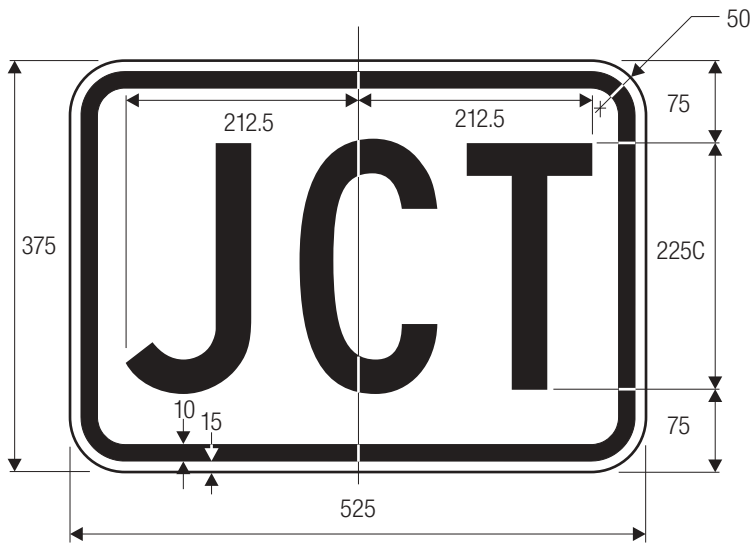

M1-10

*See page 6-38 for symbol design.

COLORS: LEGEND — WHITE (RETROREFLECTIVE)
 BACKGROUND — BLUE (RETROREFLECTIVE)

M1-10a

*See page 6-38 for symbol design.
 **See page 6-39 for lettering design.

COLORS: LEGEND — WHITE (RETROREFLECTIVE)
 BACKGROUND — BLUE (RETROREFLECTIVE)