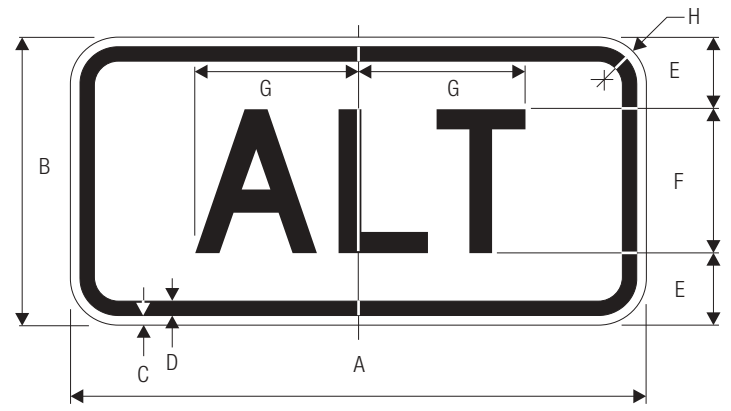

M4-1a

A	B	C	D
600	300	10	15
750	375	13	20
E	F	G	H
75	150 D	172	50
87.5	200 D	229.5	50

*Reduce to fit for 750 mm size.

COLORS: LEGEND —BLACK
BACKGROUND —WHITE (RETROREFLECTIVE)