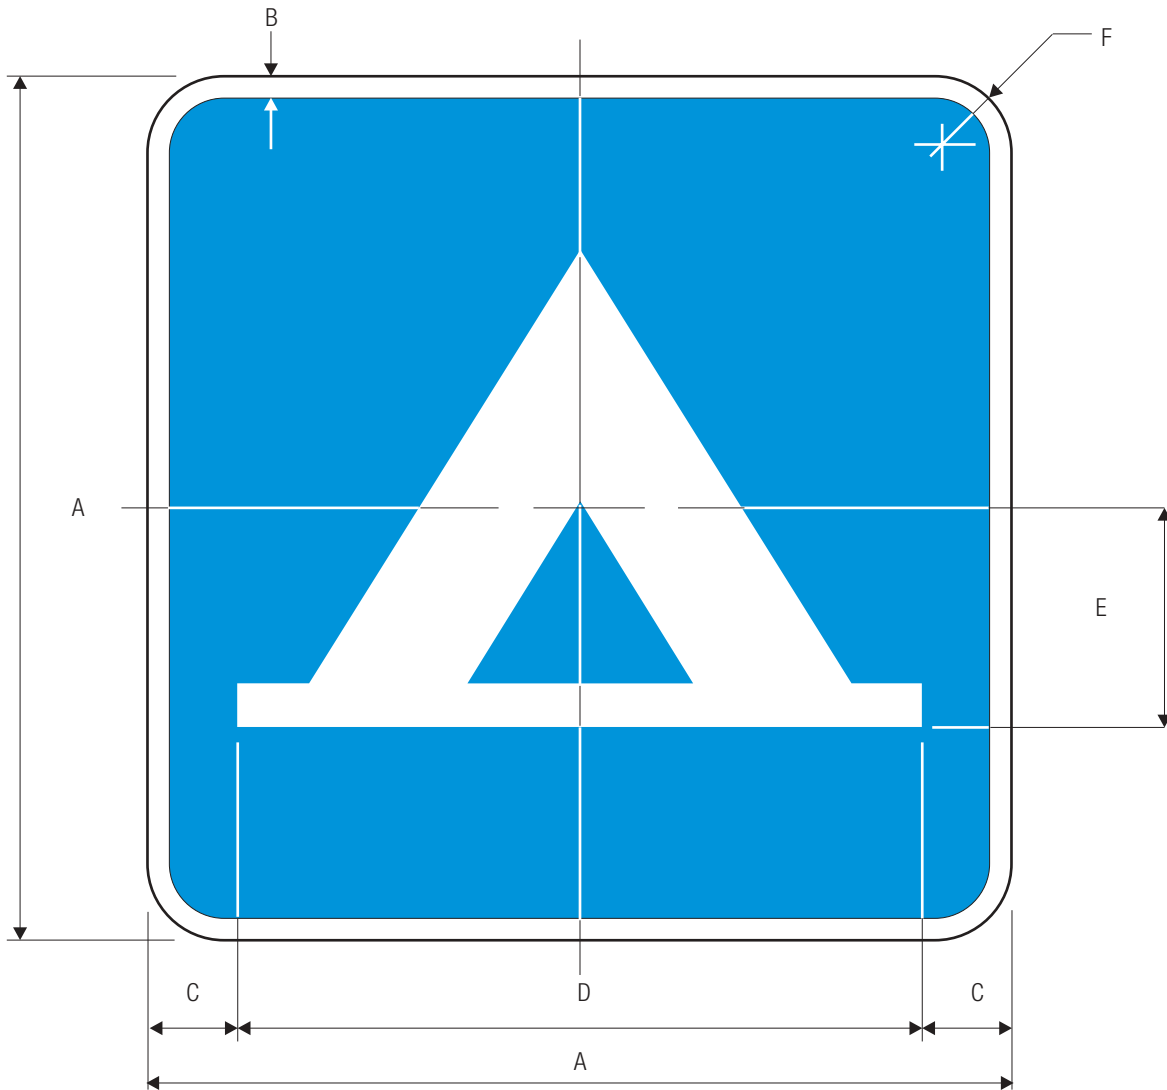

D9-3

*See page 6-43 for symbol design.

A	B	C	D	E	F
450	10	37	376	150	40
600	15	50	500	200	50
750	20	62	626	250	50

COLORS: SYMBOL WHITE (RETROREFLECTIVE)
BACKGROUND BLUE (RETROREFLECTIVE)