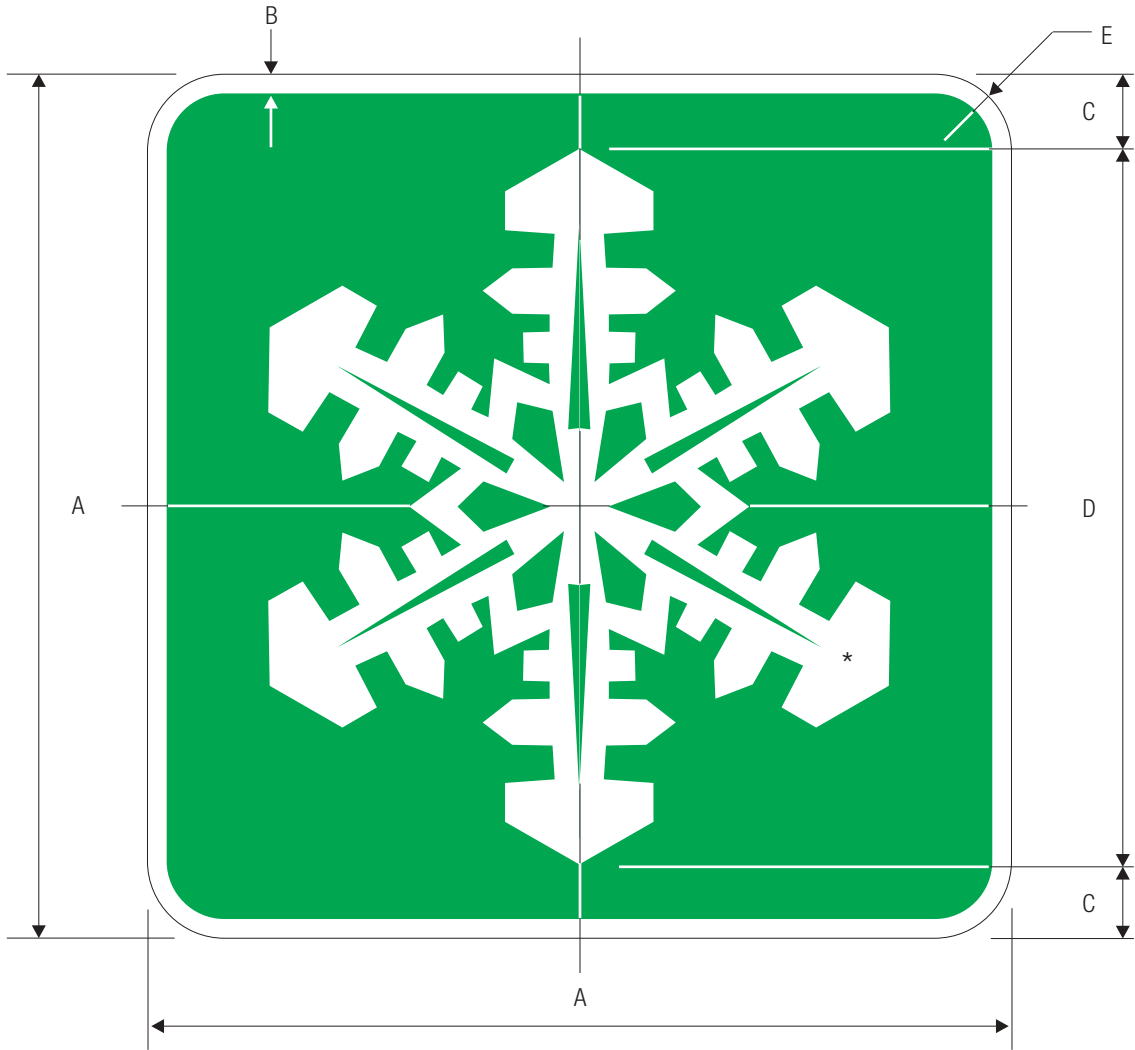

I-10

*See page 6-61 for symbol design.

A	B	C	D	E
450	10	37	376	40
600	15	50	500	50
750	20	62	626	50

COLORS: SYMBOL WHITE (RETROREFLECTIVE)
BACKGROUND GREEN (RETROREFLECTIVE)