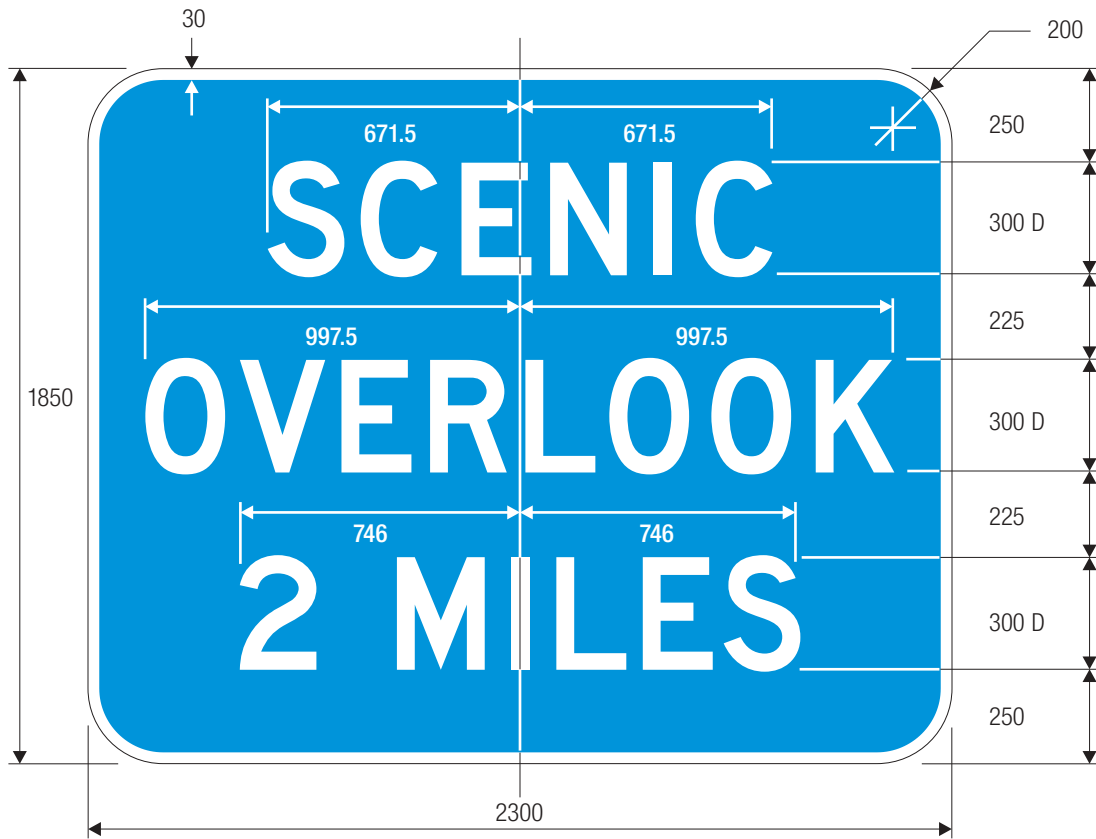

D6-2

*See page 6-2 for symbol design.

COLORS: LEGEND & ARROW – WHITE (RETROREFLECTIVE)
BACKGROUND – BLUE (RETROREFLECTIVE)