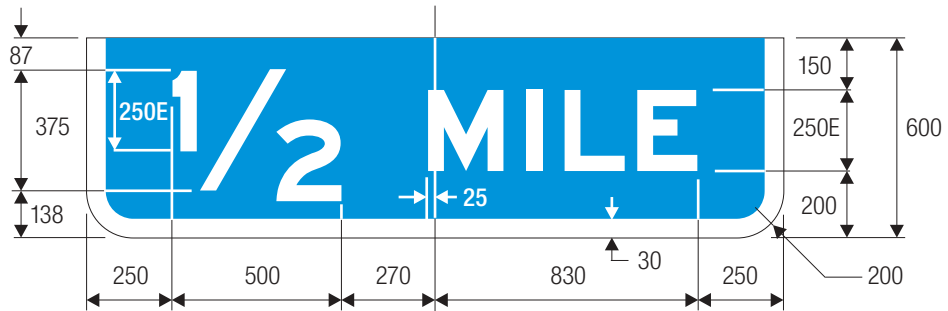

MOTORIST SERVICES SYMBOL SIGN

*See note on previous drawing

COLORS: LEGEND — WHITE (RETROREFLECTIVE)
BACKGROUND — BLUE (RETROREFLECTIVE)