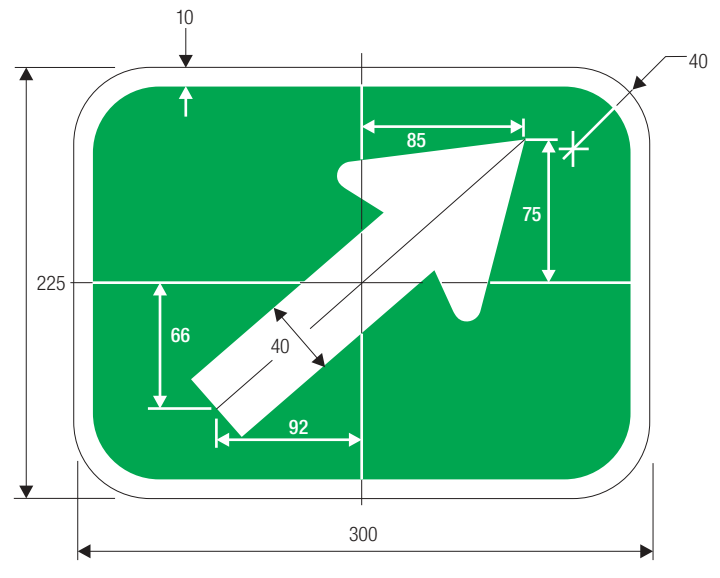

M7-4

COLORS: SYMBOL — WHITE (RETROREFLECTIVE)
BACKGROUND — GREEN (RETROREFLECTIVE)