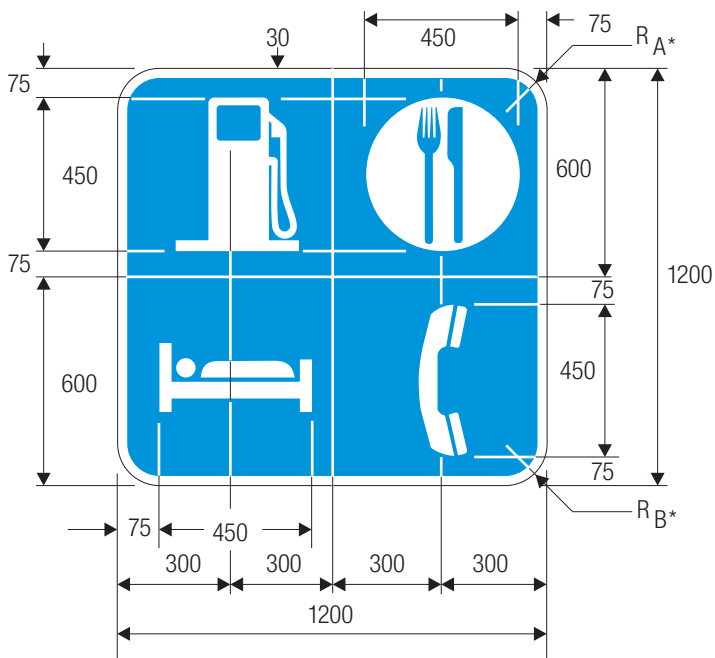

MOTORIST SERVICES SYMBOL SIGN

*See note on previous drawing

COLORS: LEGEND — WHITE (RETROREFLECTIVE)
BACKGROUND — BLUE (RETROREFLECTIVE)