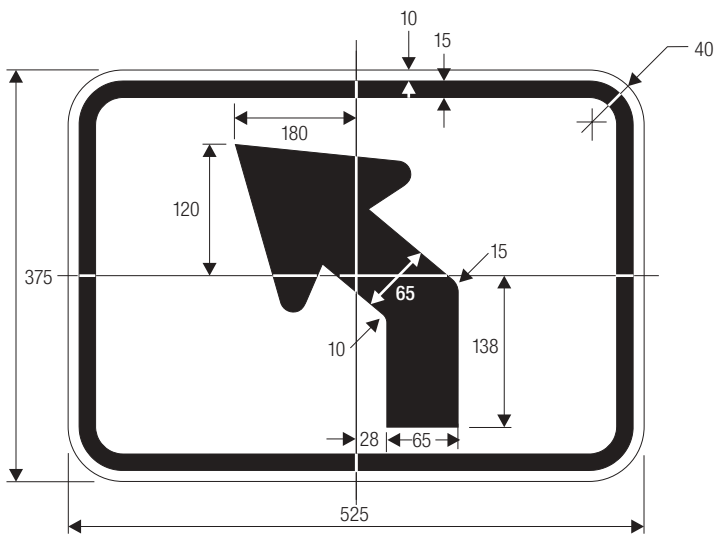

M5-2

COLORS: LEGEND —BLACK
BACKGROUND —WHITE (RETROREFLECTIVE)

COLORS: LEGEND —WHITE (RETROREFLECTIVE)
BACKGROUND —BLUE (RETROREFLECTIVE)