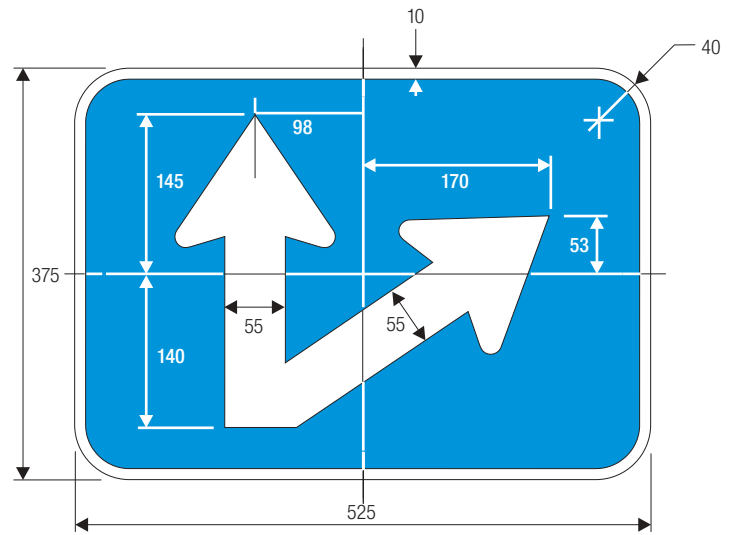

M6-7 (Interstate)

COLORS: LEGEND —BLACK
BACKGROUND —WHITE (RETROREFLECTIVE)

COLORS: LEGEND —WHITE (RETROREFLECTIVE)
BACKGROUND —BLUE (RETROREFLECTIVE)