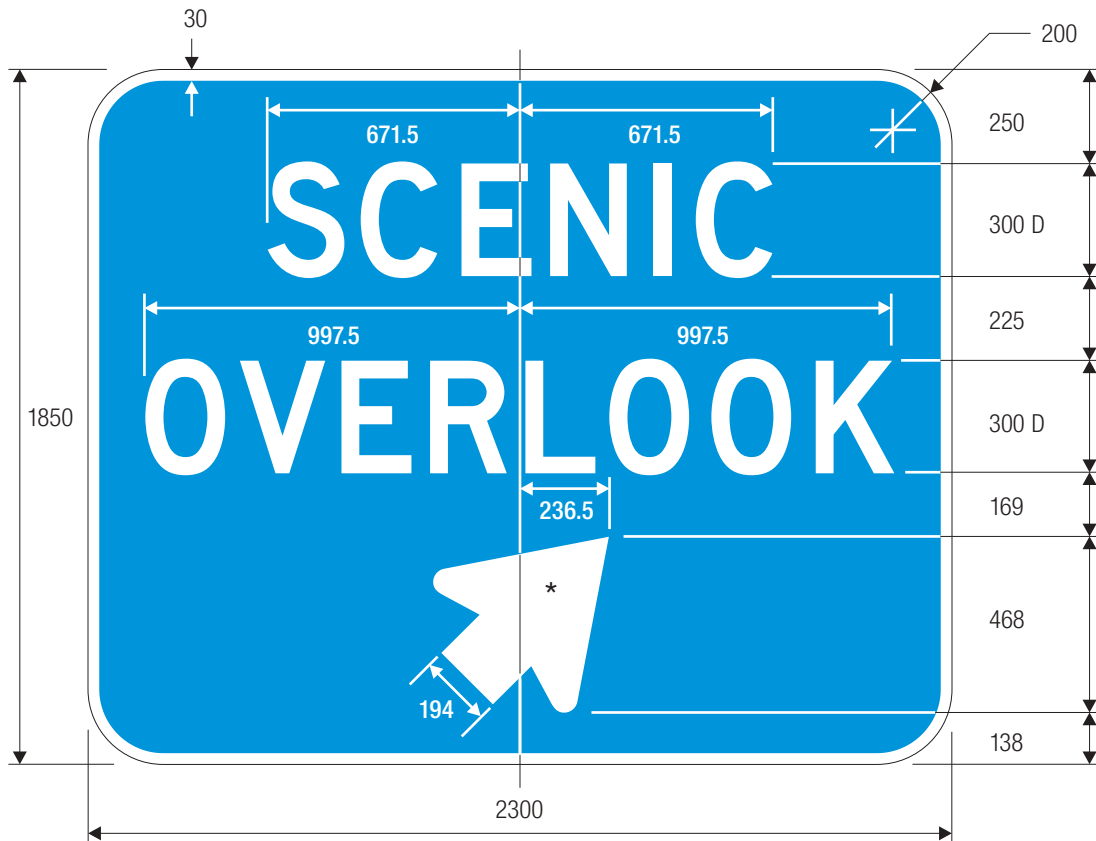

D6-3

*See page 6-2 for symbol design.

COLORS: LEGEND & ARROW – WHITE (RETROREFLECTIVE)
BACKGROUND – BLUE (RETROREFLECTIVE)