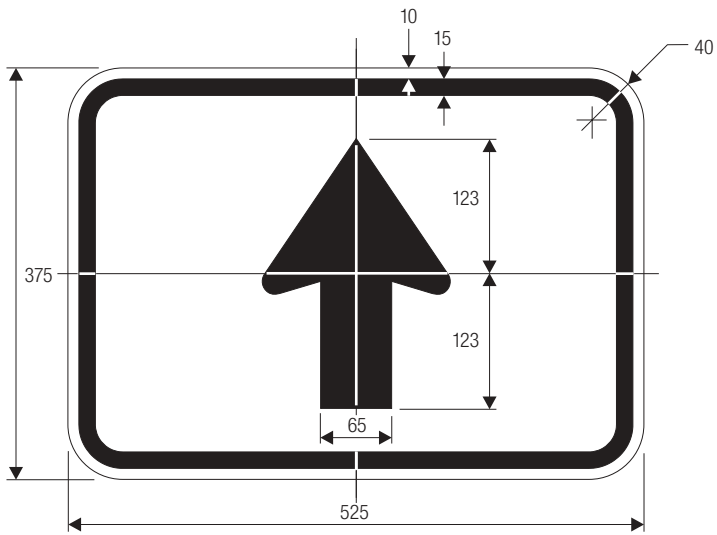

M6-3

COLORS: LEGEND —BLACK
BACKGROUND —WHITE (RETROREFLECTIVE)

COLORS: LEGEND —WHITE (RETROREFLECTIVE)
BACKGROUND —BLUE (RETROREFLECTIVE)