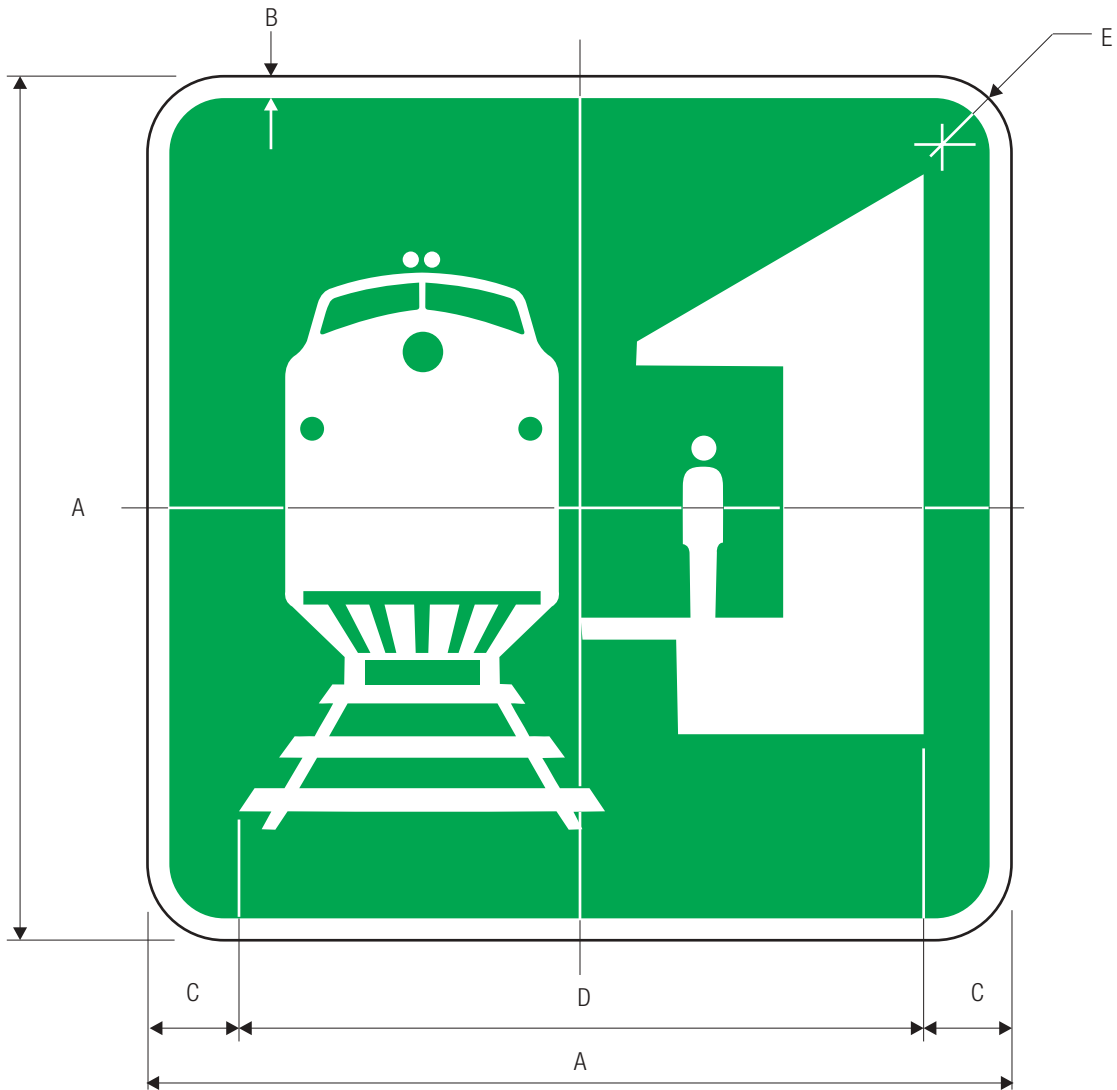

I-7

*See page 6-54 for symbol design.

A	B	C	D	E
450	10	37	376	40
600	15	50	500	50
750	20	62	626	50

COLORS: SYMBOL WHITE (RETROREFLECTIVE)
BACKGROUND GREEN (RETROREFLECTIVE)