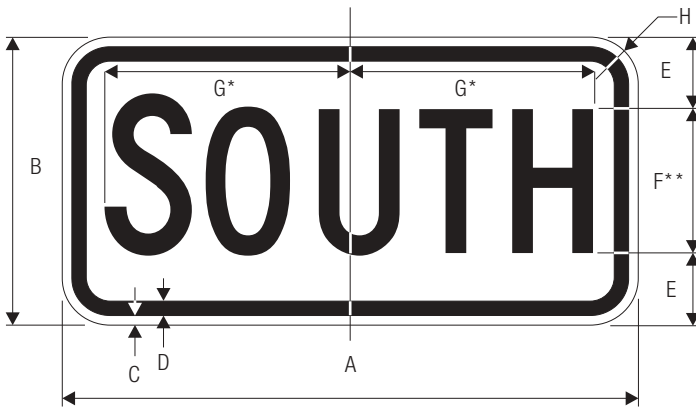

M3-3

A	B	C	D
600	300	10	15
750	375	13	20
E	F	G	H
75	150 C	255	50
87.5	200 C	318	50