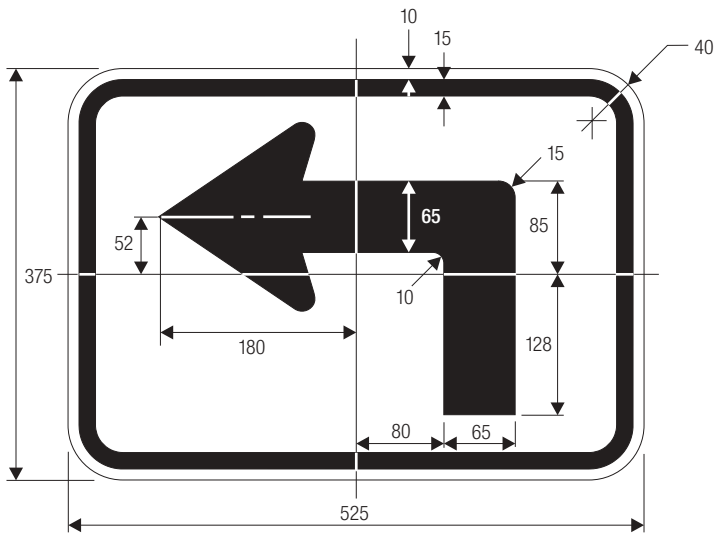

M5-1

COLORS: LEGEND —BLACK
BACKGROUND —WHITE (RETROREFLECTIVE)

COLORS: LEGEND —WHITE (RETROREFLECTIVE)
BACKGROUND —BLUE (RETROREFLECTIVE)