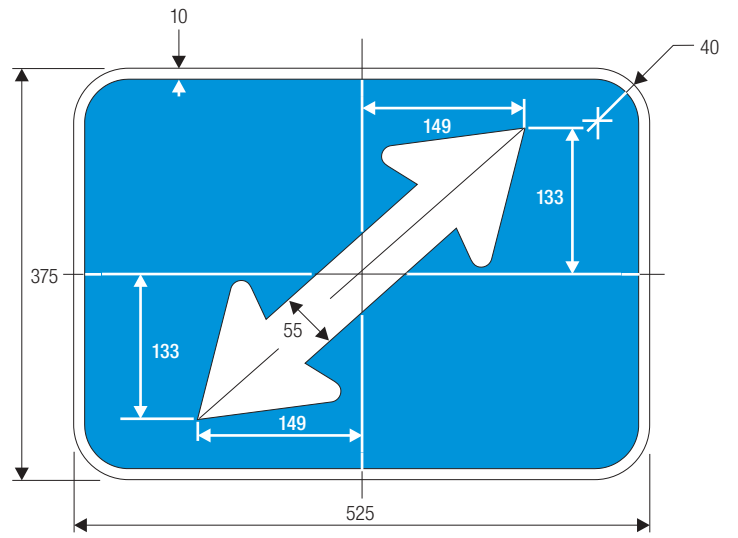

M6-5 (Interstate)