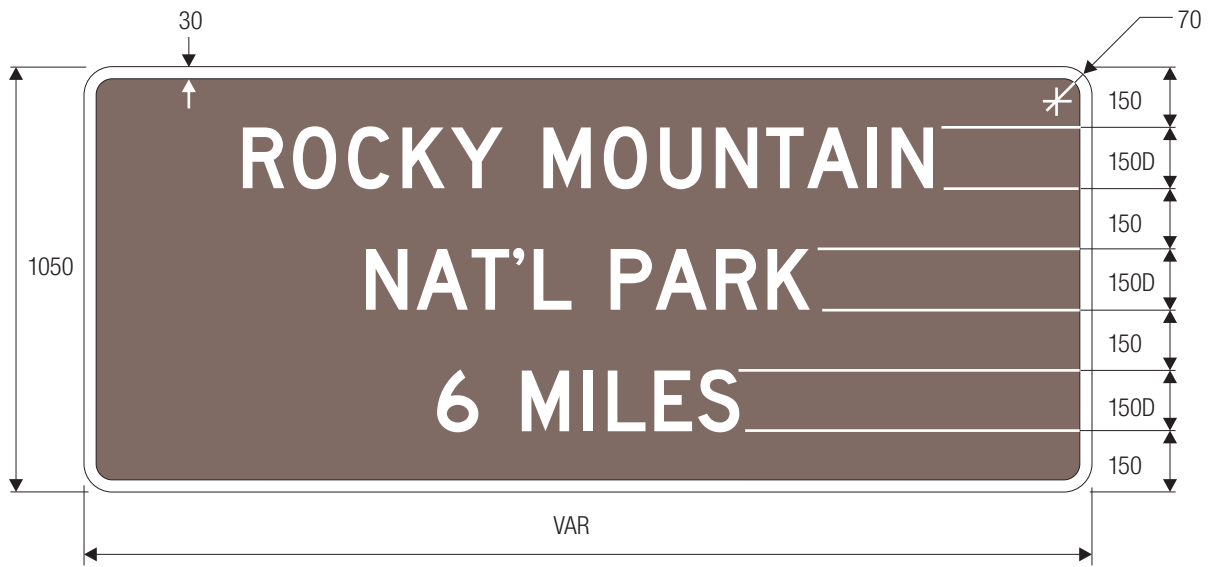

D6-1

*See page 6-2 for symbol design.

COLORS: LEGEND & ARROW – WHITE (RETROREFLECTIVE)
 BACKGROUND – BLUE (RETROREFLECTIVE)

D6-2

D6-3

*See page 6-2 for symbol design.

COLORS: LEGEND & ARROW – WHITE (RETROREFLECTIVE)
 BACKGROUND – BLUE (RETROREFLECTIVE)