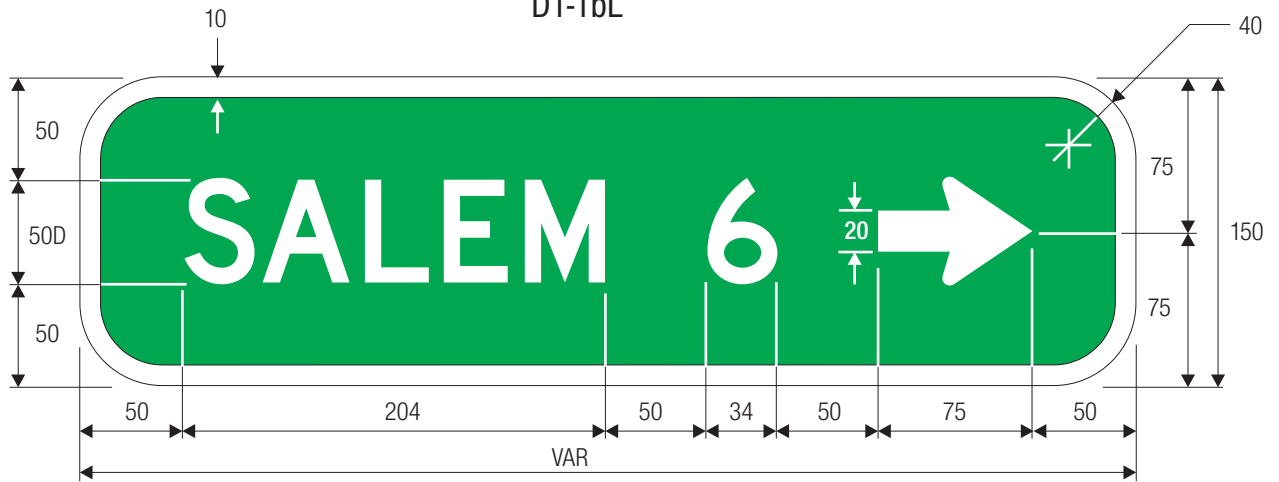

D1-1bR

COLORS: LEGEND   –WHITE (RETROREFLECTIVE)
BACKGROUND –GREEN (RETROREFLECTIVE)