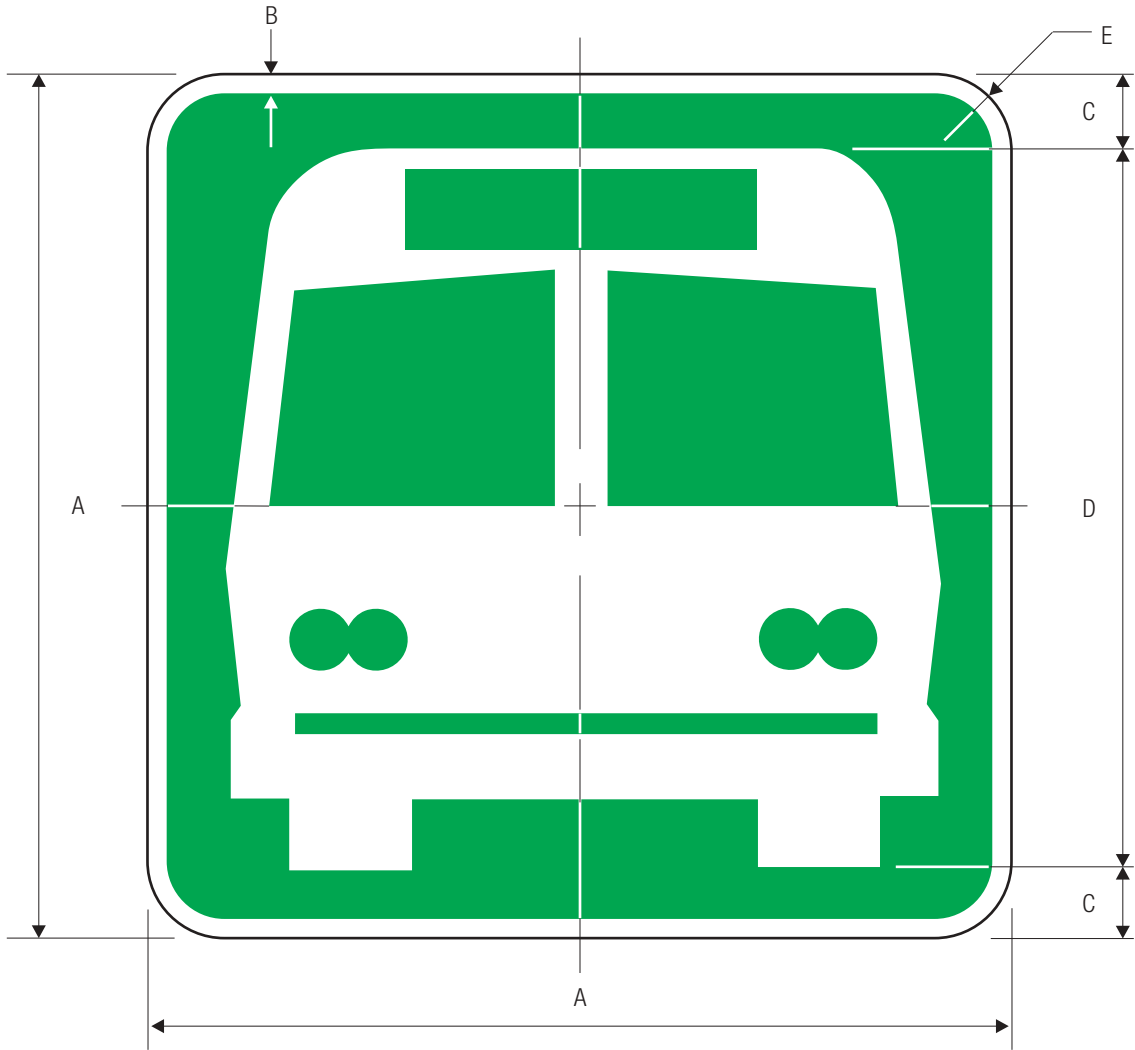

I-6

*See page 6-33 for symbol design.

A	B	C	D	E
450	10	37	376	40
600	15	50	500	50
750	20	62	626	50

COLORS: SYMBOL WHITE (RETROREFLECTIVE)
BACKGROUND GREEN (RETROREFLECTIVE)