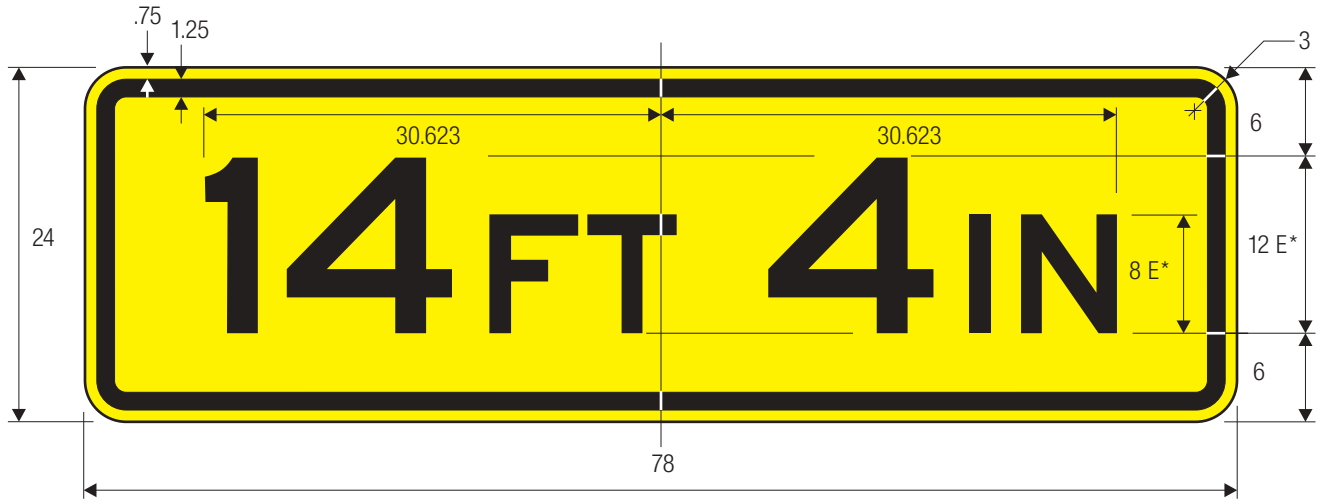

W12-2p

*Series 2000 Standard Alphabets.

COLORS: LEGEND — BLACK
BACKGROUND — YELLOW (RETROREFLECTIVE)