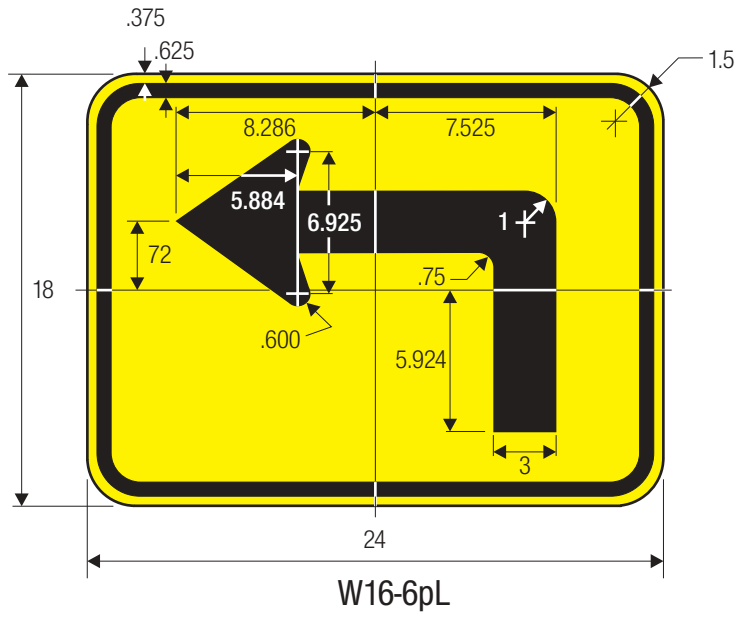

COLORS: LEGEND — BLACK
BACKGROUND — YELLOW (RETROREFLECTIVE)