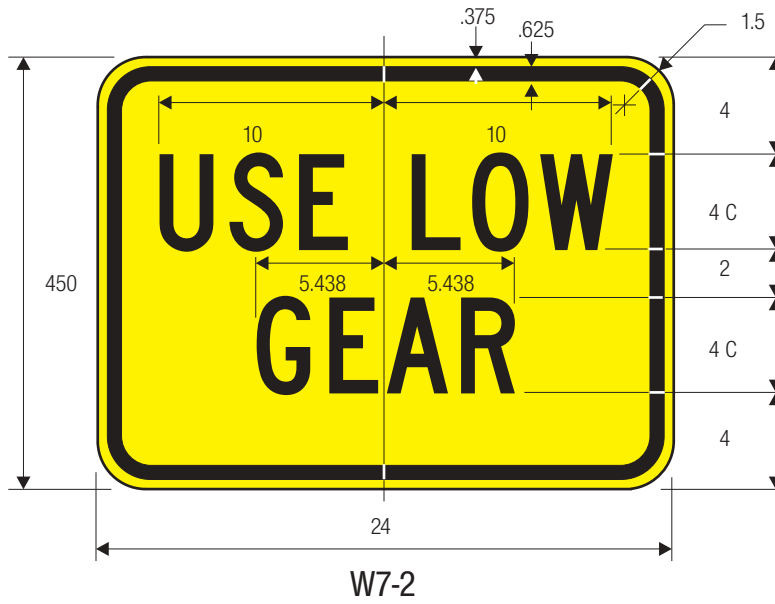

COLORS: LEGEND — BLACK
BACKGROUND — YELLOW (RETROREFLECTIVE)