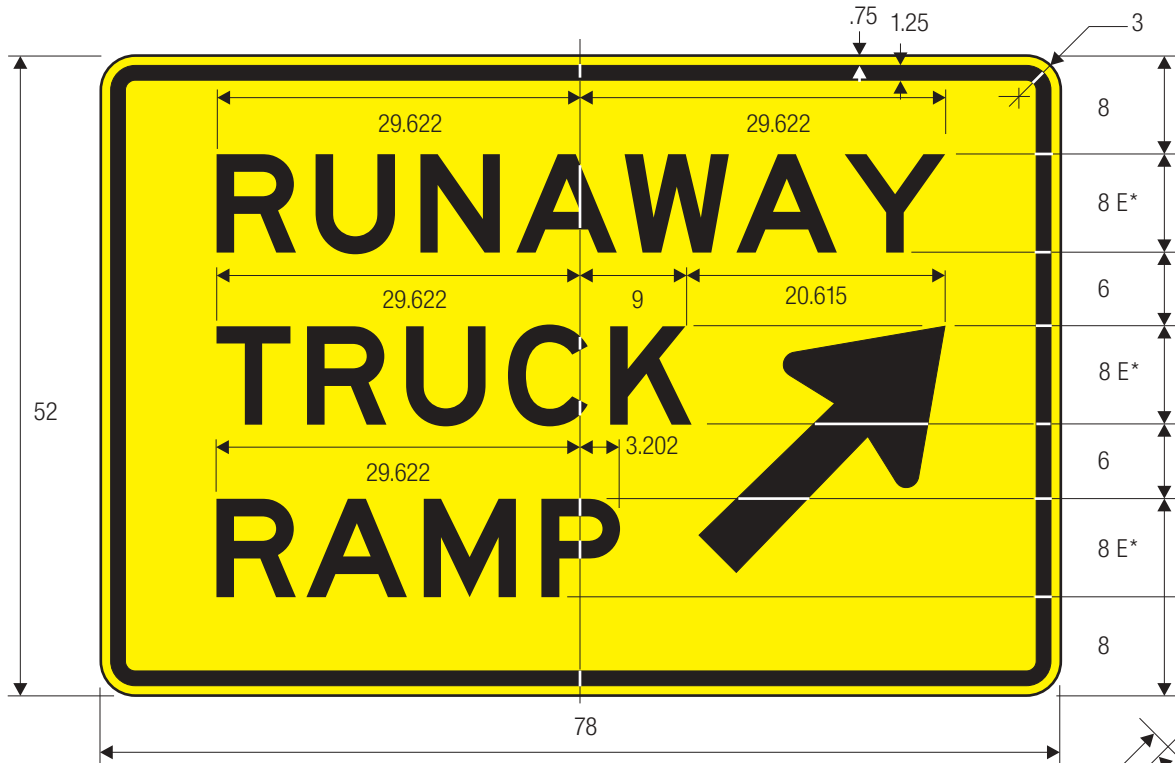

COLORS: LEGEND — BLACK
BACKGROUND — YELLOW (RETROREFLECTIVE)

W7-4b

*Series 2000 Standard Alphabets

COLORS: LEGEND — BLACK
BACKGROUND — YELLOW (RETROREFLECTIVE)