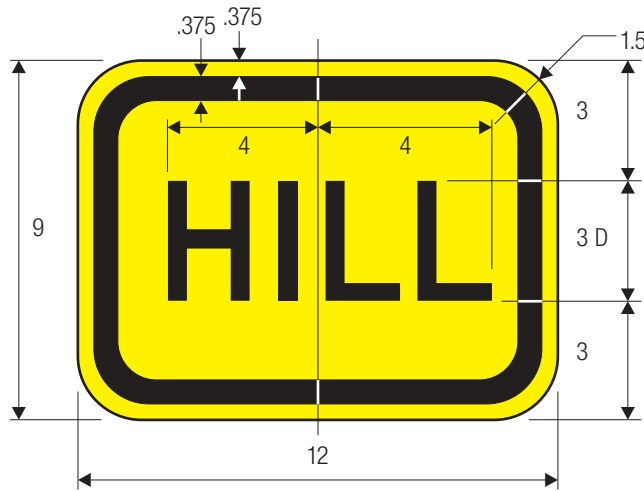

W7-5

*See page 6-7 for symbol design.

W7-5a

COLORS: LEGEND — BLACK
 BACKGROUND — YELLOW (RETROREFLECTIVE)

*See page 6-7 for symbol design.

W8-10

W8-10p

A	B	C	D	E	F	G	H	J	K	L	M
18	.375	.625	3.625	5.75	1.5	12	9	.375	.375	2	2 C
30	.5	.75	6	9.625	1.875	24	18	.375	.625	4	4 C