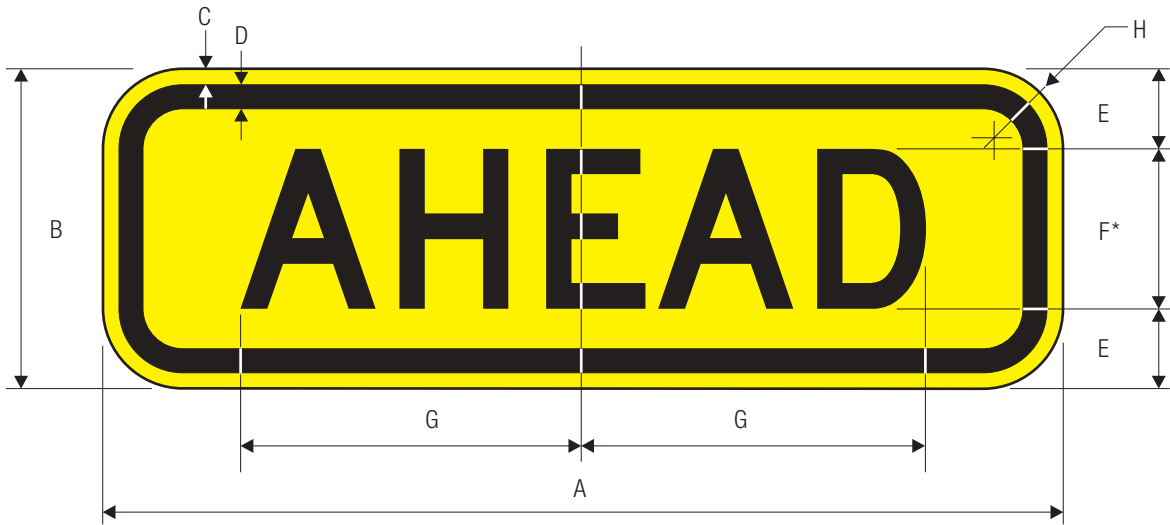

W16-9p

*Series 2000 Standard Alphabets.

A	B	C	D	E	F	G	H
24	10	.375	.625	3	4 D	8.586	1.5
36	20	.625	.875	6.5	7 D	15	2.25
48	30	.75	1.25	10.5	9 D	19.294	3

COLORS: LEGEND — BLACK
BACKGROUND — YELLOW (RETROREFLECTIVE)