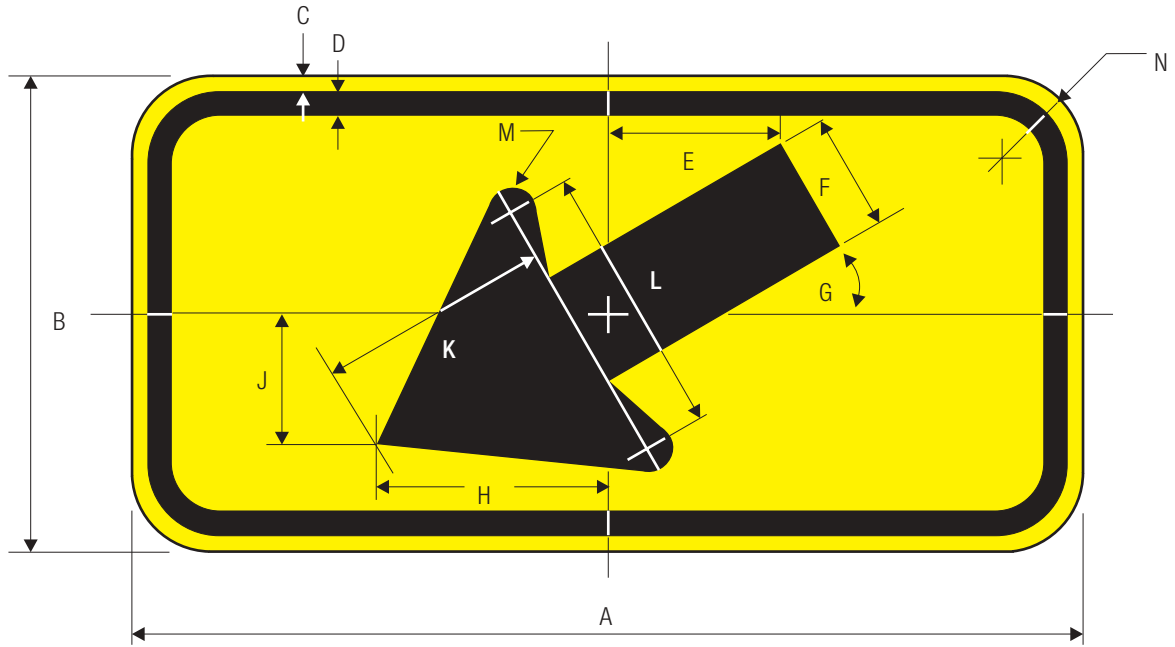

W16-7pL

A	B	C	D	E	F	G	H	J	K	L	M	N
24	12	.375	.625	4.323	3	30°	5.844	3.282	5.884	6.925	.600	1.5
30	18	.5	.75	6.524	4.5	30°	8.766	4.923	8.846	10.407	.920	1.875