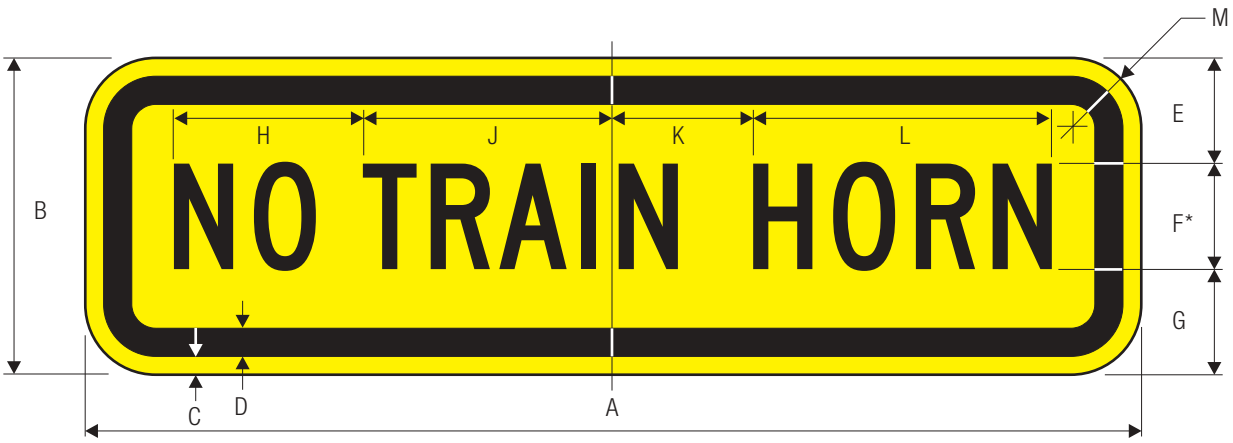

W10-9

A	B	C	D	E	F	G	H	J	K	L	M
30	9	.5	.75	3	3 C	3	5.364	7.125	4	8.486	1.875
36	9	.625	.875	2.75	3.5 C	2.75	6.872	7.994	4.923	10.167	2.25