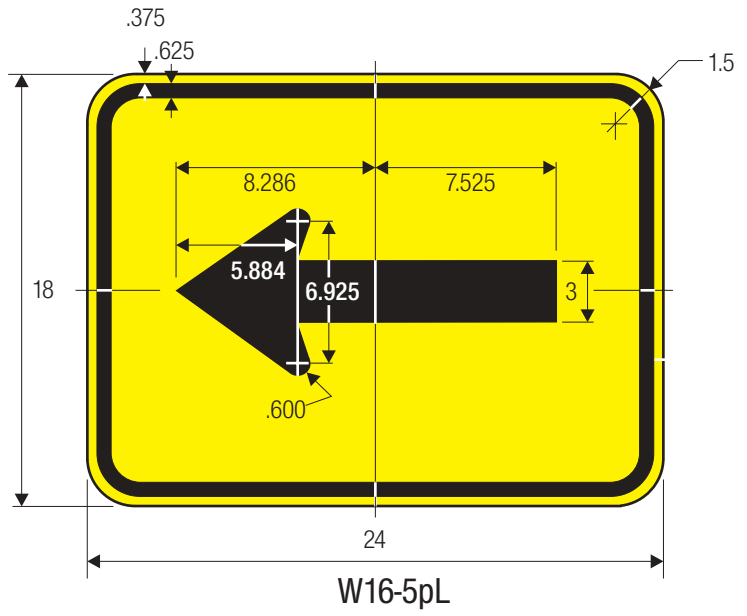

W16-6pR

COLORS: LEGEND — BLACK
BACKGROUND — YELLOW (RETROREFLECTIVE)