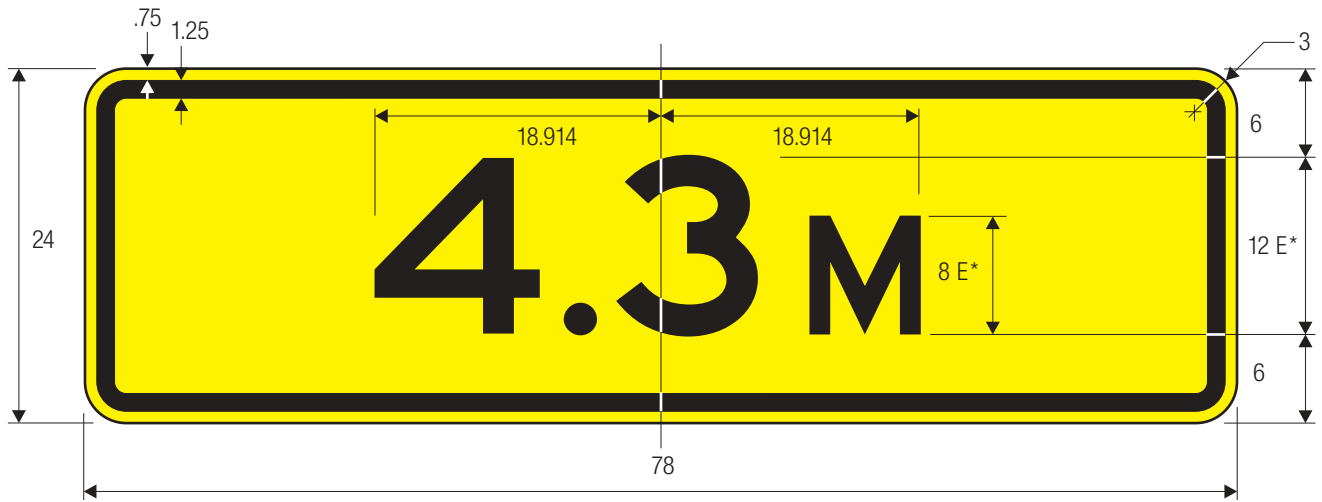

W12-2p metric

*Series 2000 Standard Alphabets.

COLORS: LEGEND — BLACK
BACKGROUND — YELLOW (RETROREFLECTIVE)