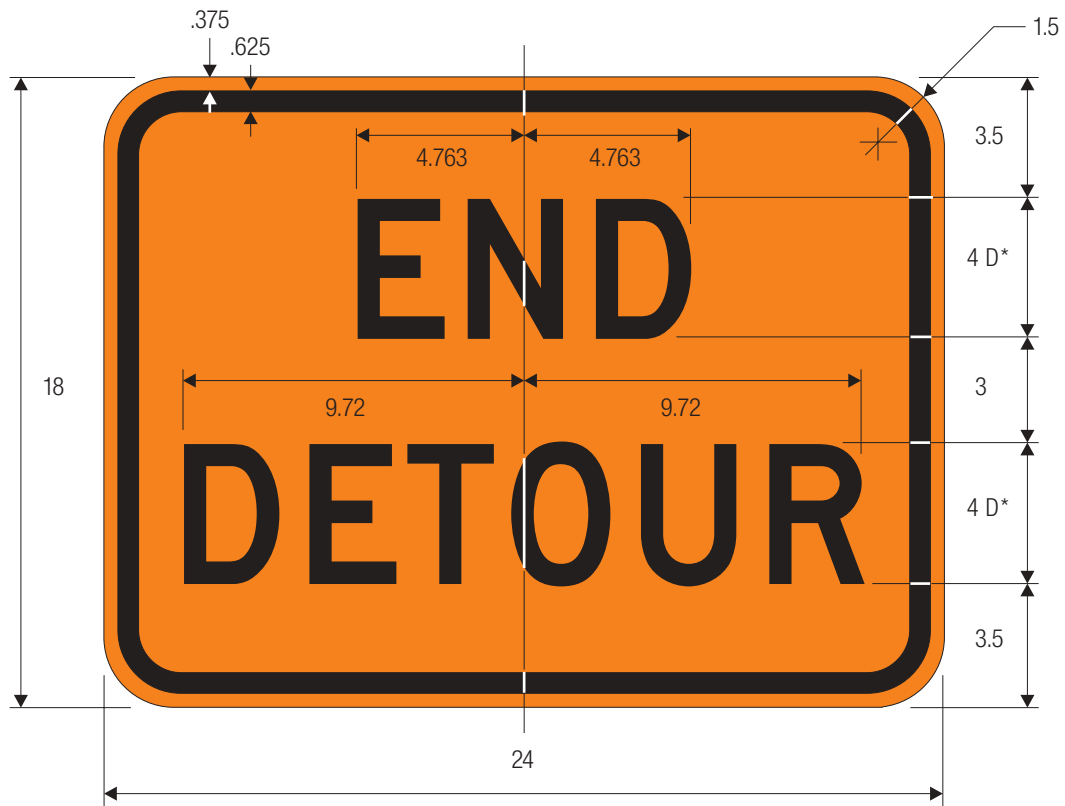

COLORS: LEGEND — BLACK  
 BACKGROUND — ORANGE (RETROREFLECTIVE)

**M4-8**

\*Reduce spacing 20%.

A	B	C	D	E	F	G	H	J
24	12	.375	.625	3	6 B	9.188	9.563	1.5
30	15	.375	.625	3.5	8 B	12.25	12.75	1.5

COLORS: LEGEND —BLACK  
 BACKGROUND —ORANGE (RETROREFLECTIVE)