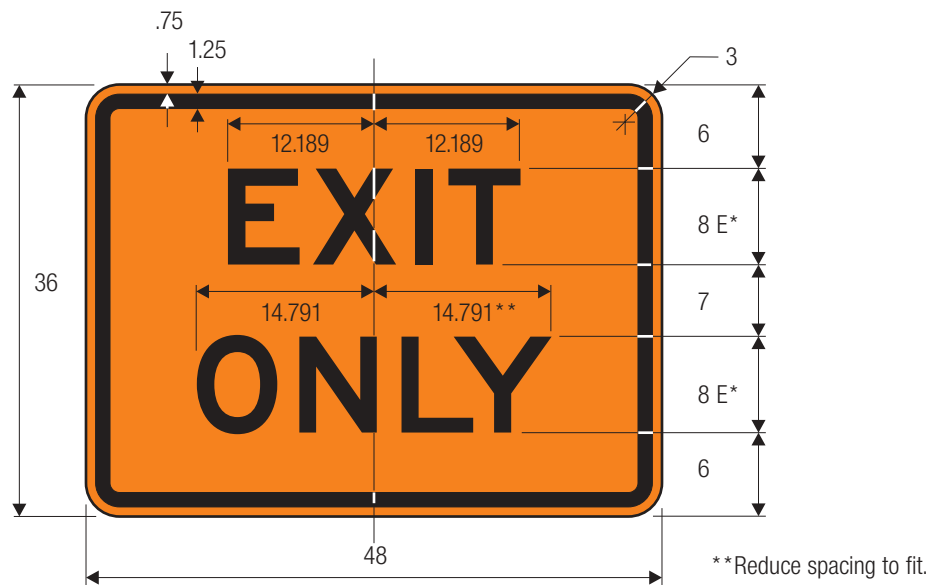

E1-1

*Series 2000 Standard Alphabets.

COLORS: LEGEND — BLACK
BACKGROUND — ORANGE (RETROREFLECTIVE)