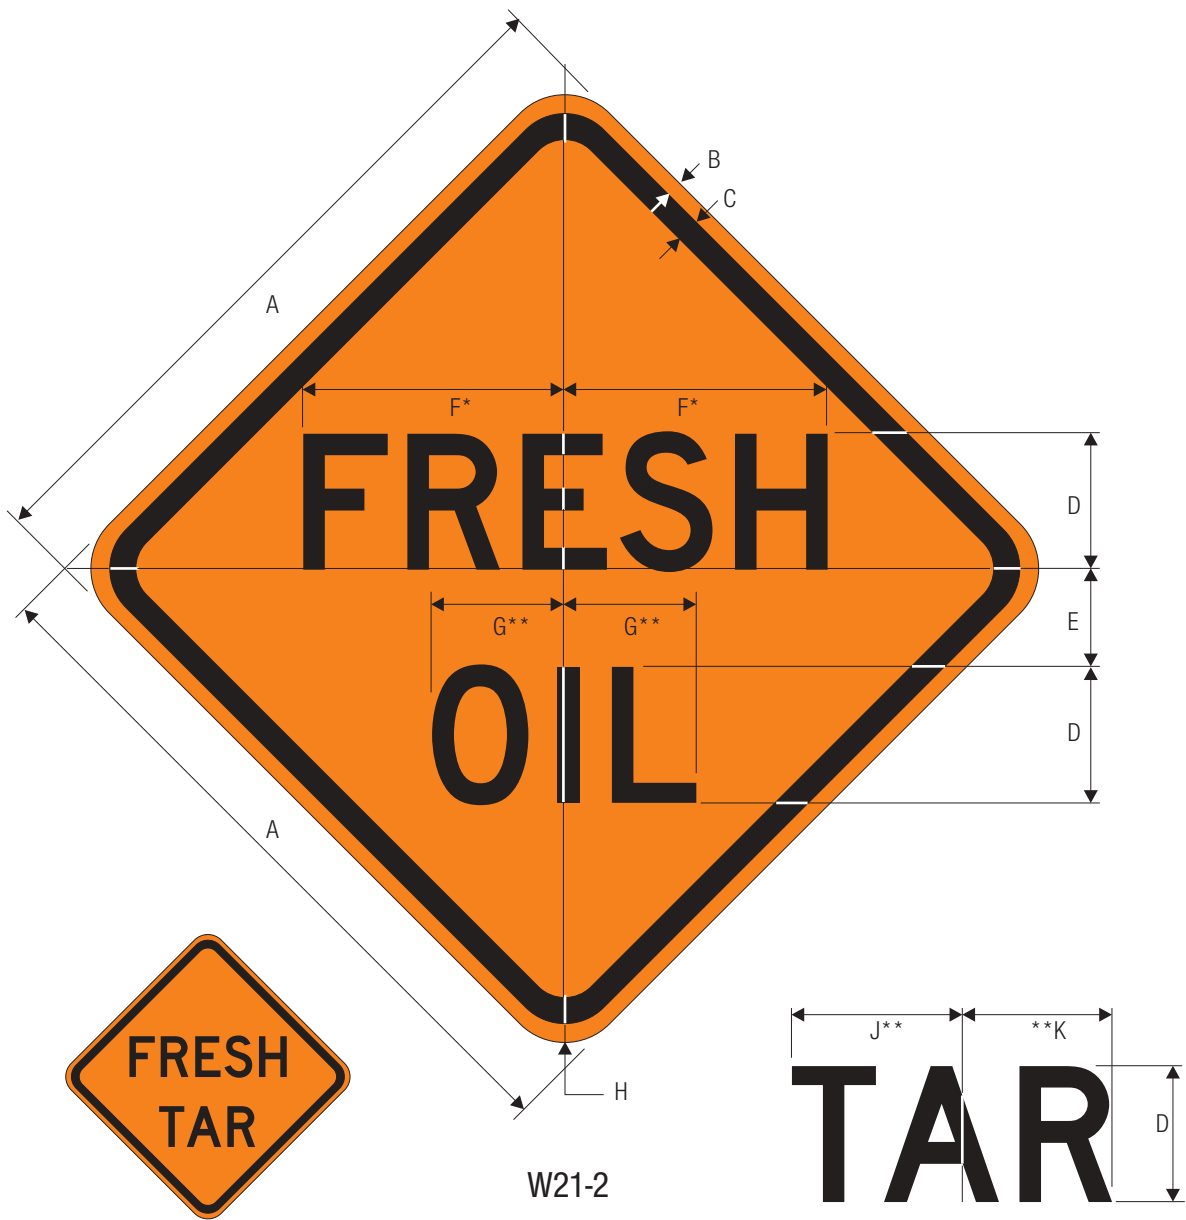

*Reduce spacing 20%.
**Increase spacing 50%.

A	B	C	D	E	F	G	H	J	K
24	.375	.625	5 D	3	9.875	5.438	1.5	6.5	6
30	.5	.75	6 D	4	11.75	6.563	1.875	7.375	7.125
36	.625	.875	7 D	5	13.688	7.625	2.25	9.25	8.25

COLORS: LEGEND — BLACK
BACKGROUND — ORANGE (RETROREFLECTIVE)