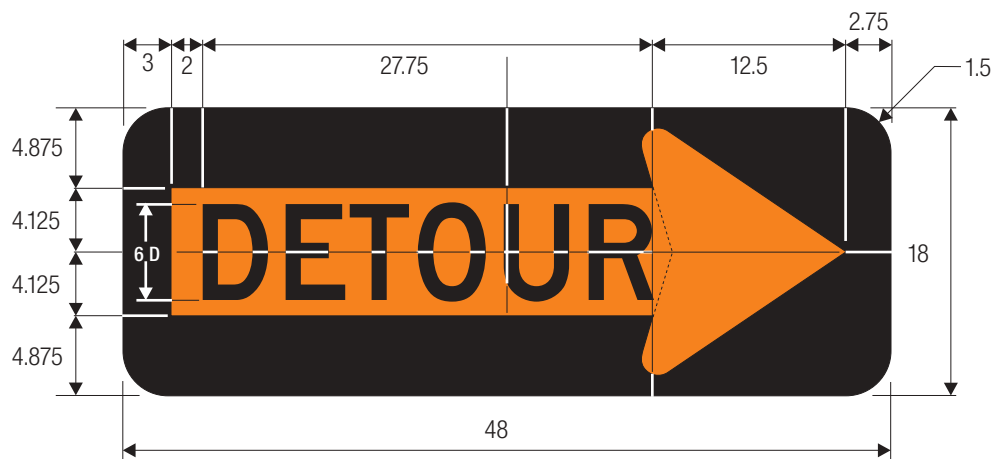

M4-10R

COLORS: LEGEND   —BLACK
SYMBOL   —ORANGE (RETROREFLECTIVE)
BACKGROUND —BLACK (RETROREFLECTIVE)