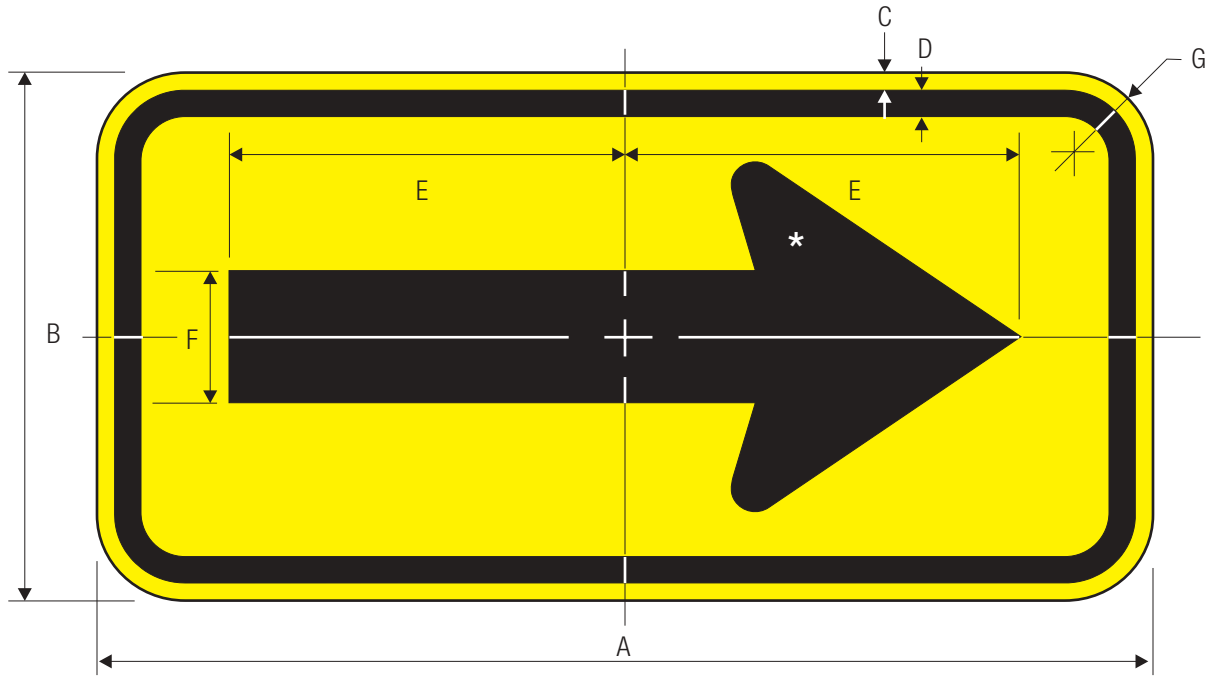

W1-6R

*See page 6-2 for symbol design.

A	B	C	D	E	F	G
24	12	.375	.625	9.625	3.25	1.5
36	18	.375	.625	14.625	5	1.5
48	24	.5	.75	19.5	6.5	1.875
60	30	.625	.875	24.375	8	2.25

COLORS: LEGEND — BLACK
BACKGROUND— YELLOW (RETROREFLECTIVE)