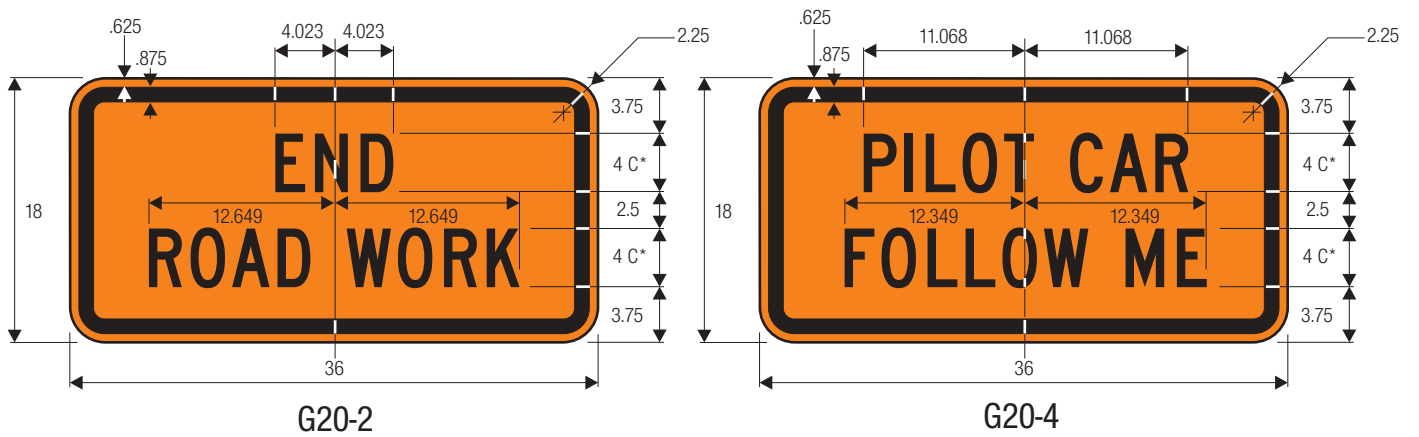

G20-4

G20-2