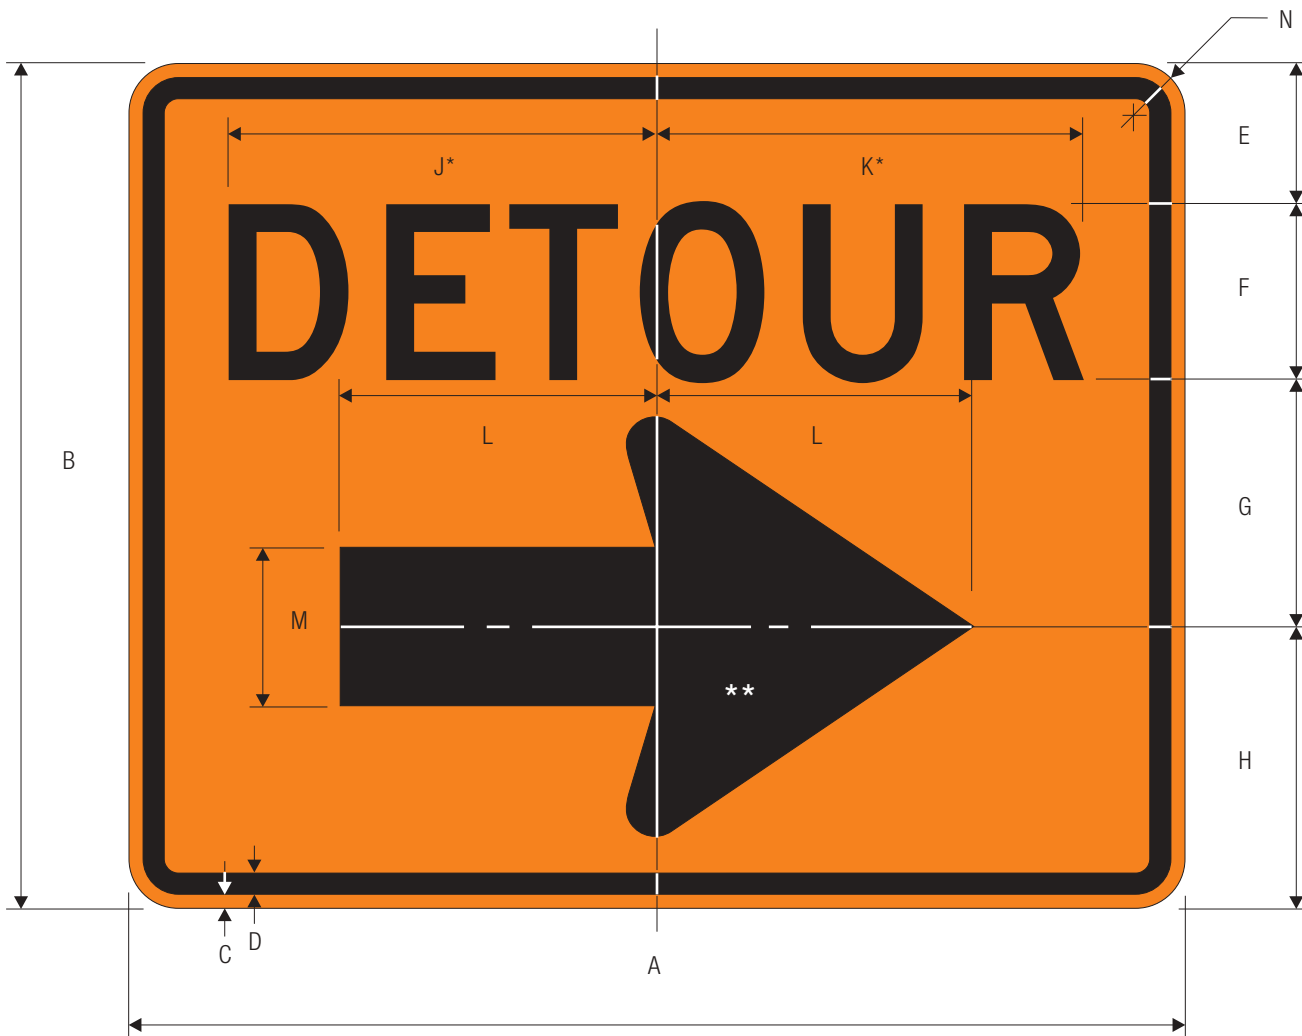

M4-9R

*Reduce spacing 40%.

**See page 6-2 for design details.

A	B	C	D	E	F	G	H	J	K	L	M	N
30	24	.375	.625	4	5 D	7	8	11.5	12	9	4.5	1.5
48	36	.625	.875	6	8 D	10	12	19.5	20.25	13.25	7	2.25
60	48	.75	1.25	8	10 D	14	16	23	24	18	9	3

COLORS: LEGEND —BLACK
BACKGROUND —ORANGE (RETROREFLECTIVE)