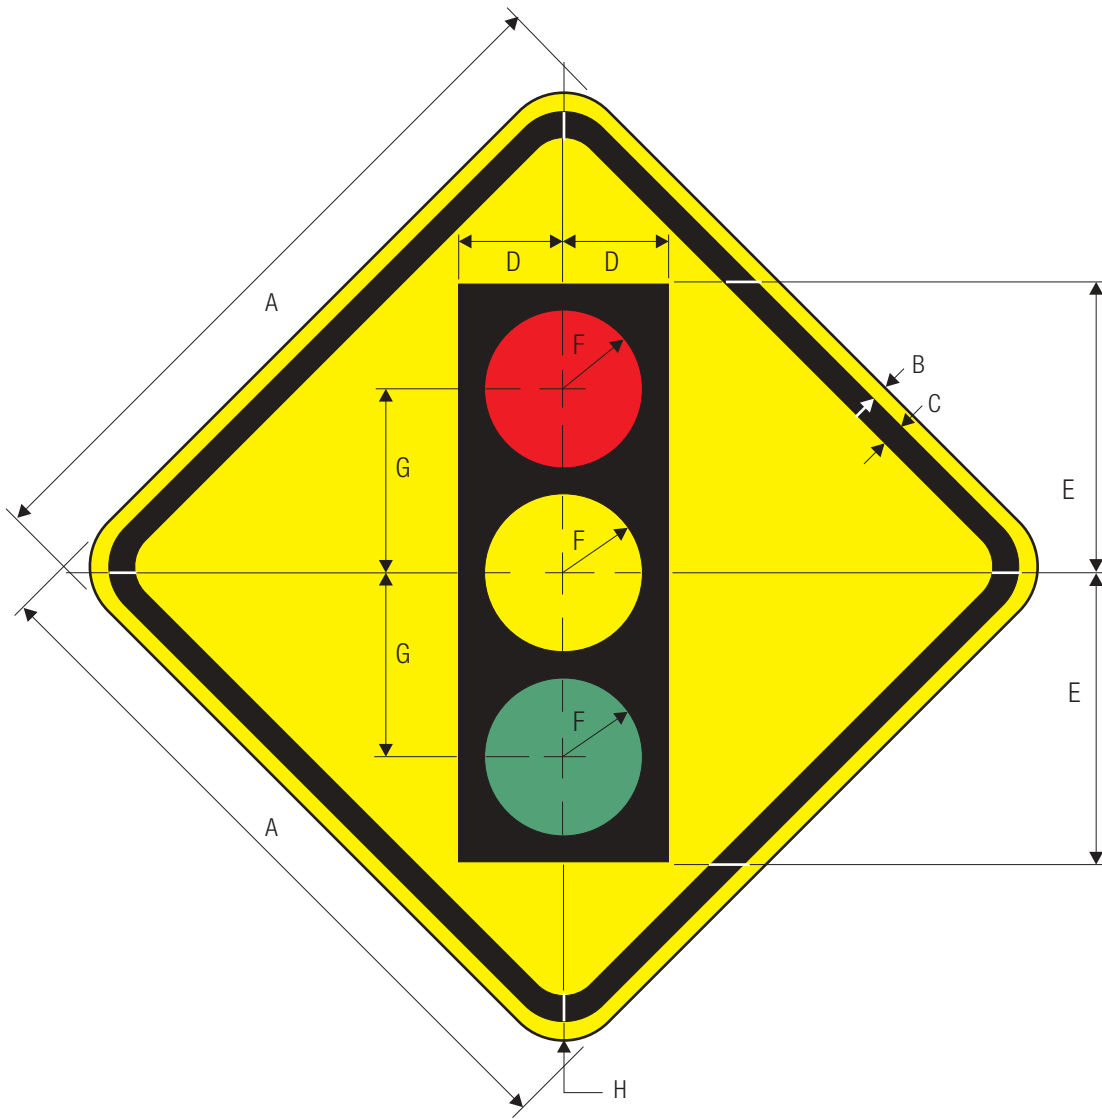

W3-3

A	B	C	D	E	F	G	H
18	.375	.625	3	8	2.25	5	1.5
30	.5	.75	5	13.75	3.75	8.75	1.875
36	.625	.875	5.75	15.75	4.25	10	2.25
48	.75	1.25	7.5	20	5	12.5	3

COLORS: SYMBOL & BORDER— BLACK
TOP CIRCLE — RED (RETROREFLECTIVE)
BOTTOM CIRCLE — GREEN (RETROREFLECTIVE)
BACKGROUND — YELLOW (RETROREFLECTIVE)