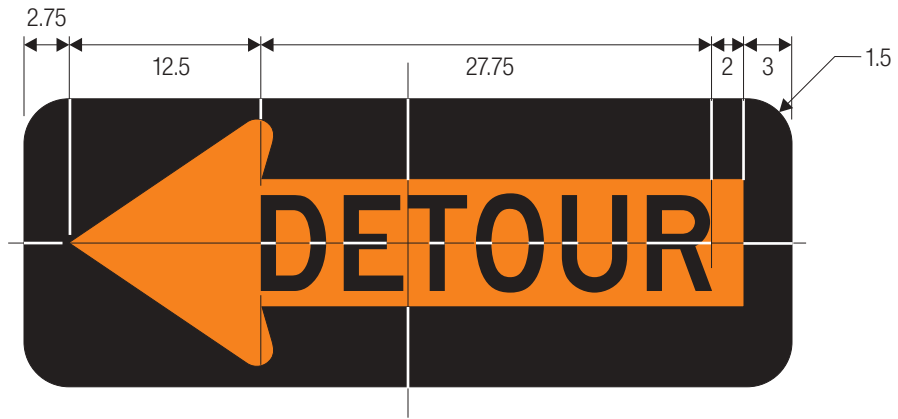

M4-10L

COLORS: LEGEND   —BLACK
SYMBOL   —ORANGE (RETROREFLECTIVE)
BACKGROUND —BLACK (RETROREFLECTIVE)