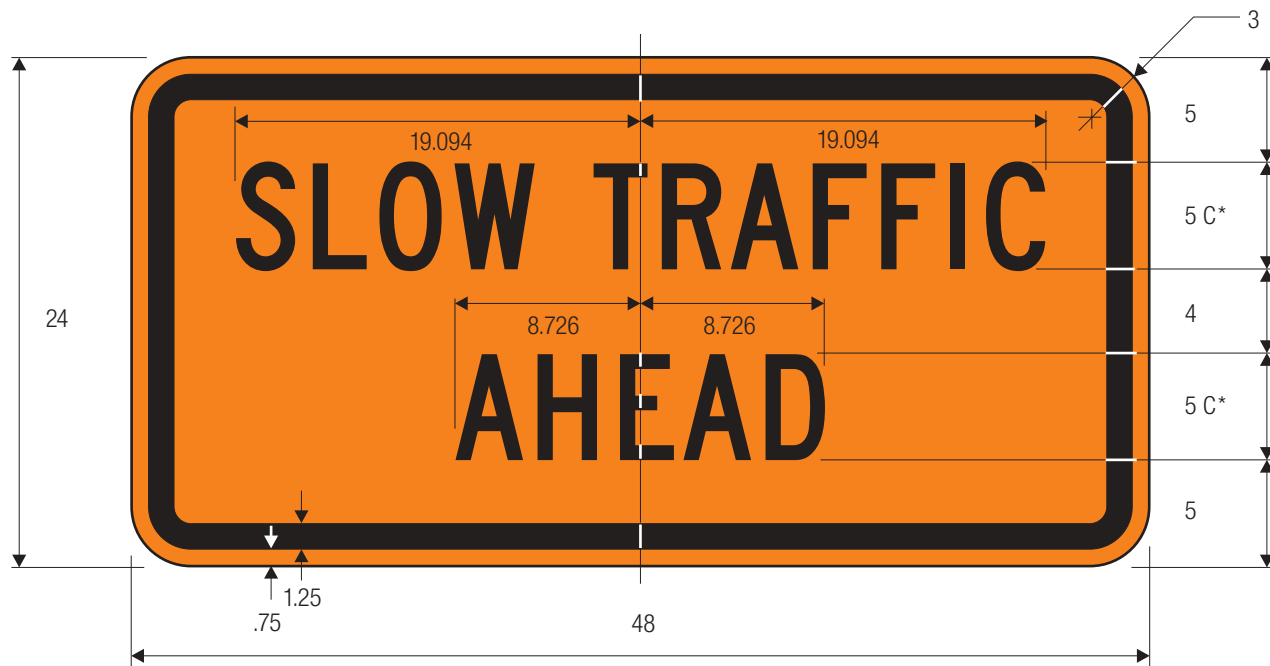

W23-1

*Series 2000 Standard Alphabets.

COLORS: LEGEND — BLACK
BACKGROUND — ORANGE (RETROREFLECTIVE)