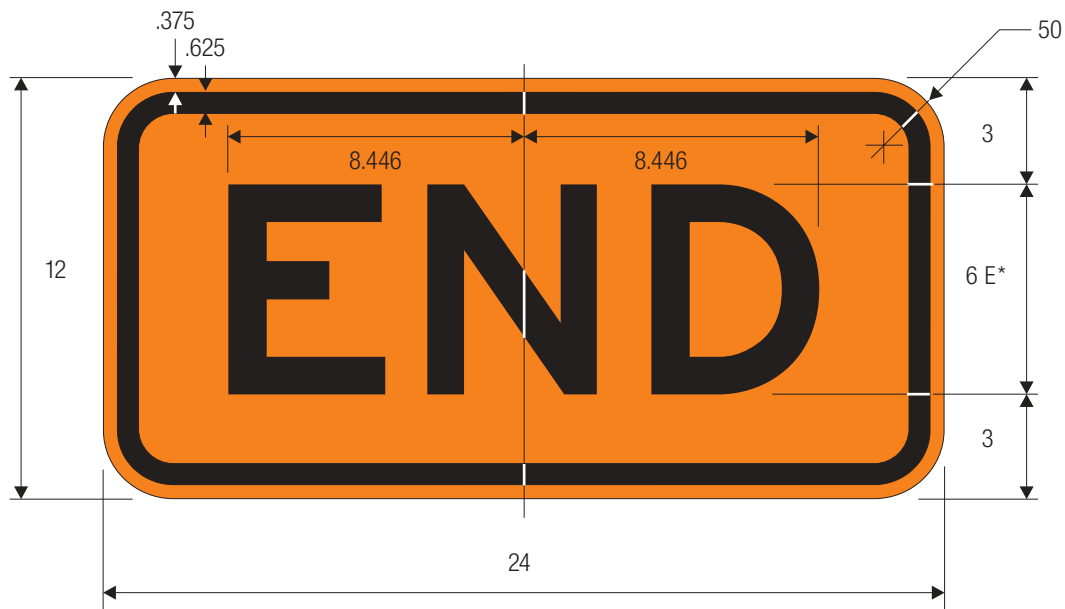

M4-8b

*Series 2000 Standard Alphabets.

COLORS: LEGEND — BLACK
BACKGROUND — ORANGE (RETROREFLECTIVE)