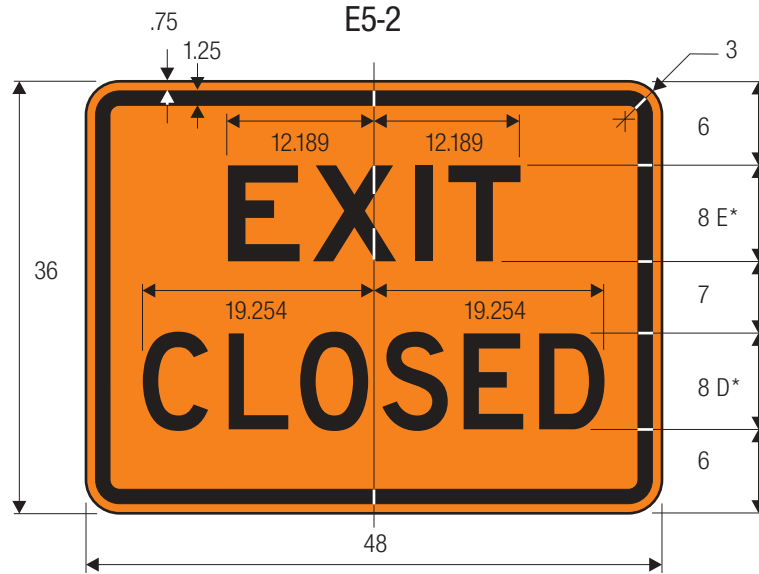

E5-2a

*Series 2000 Standard Alphabets.

COLORS: LEGEND — BLACK
BACKGROUND — ORANGE (RETROREFLECTIVE)