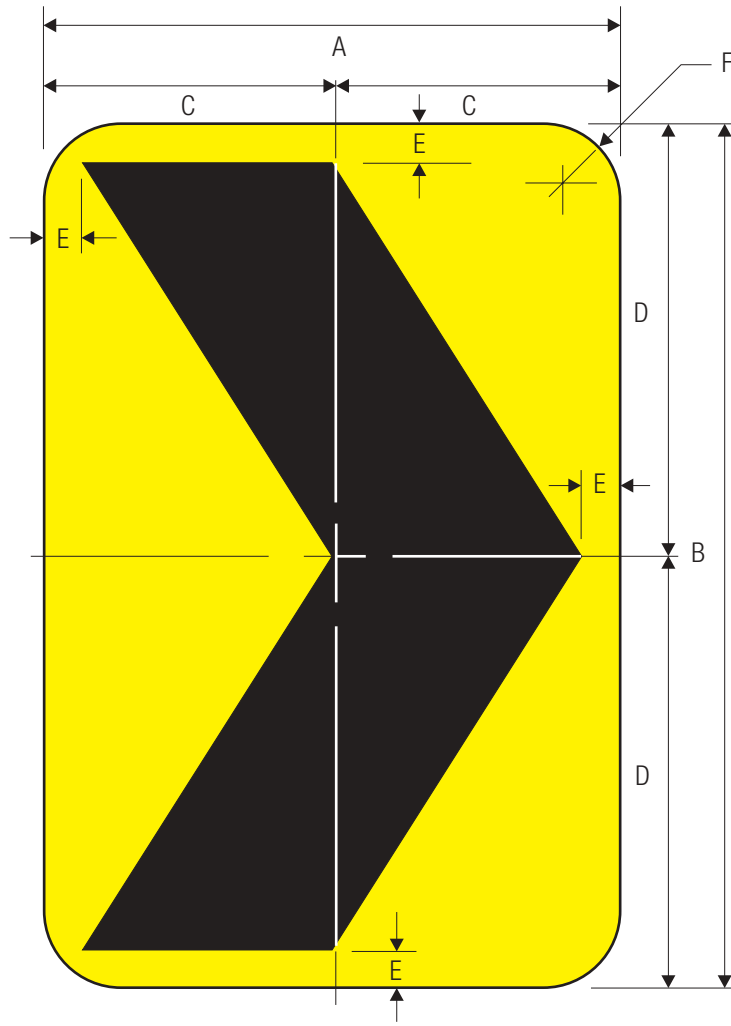

W1-8R

A	B	C	D	E	F
12	18	6	9	.5	1.5
18	24	9	12	.75	1.5
24	30	12	15	.875	1.5
30	36	15	18	1	1.875
36	48	18	24	1.125	2.25

COLORS: LEGEND — BLACK
BACKGROUND — YELLOW (RETROREFLECTIVE)