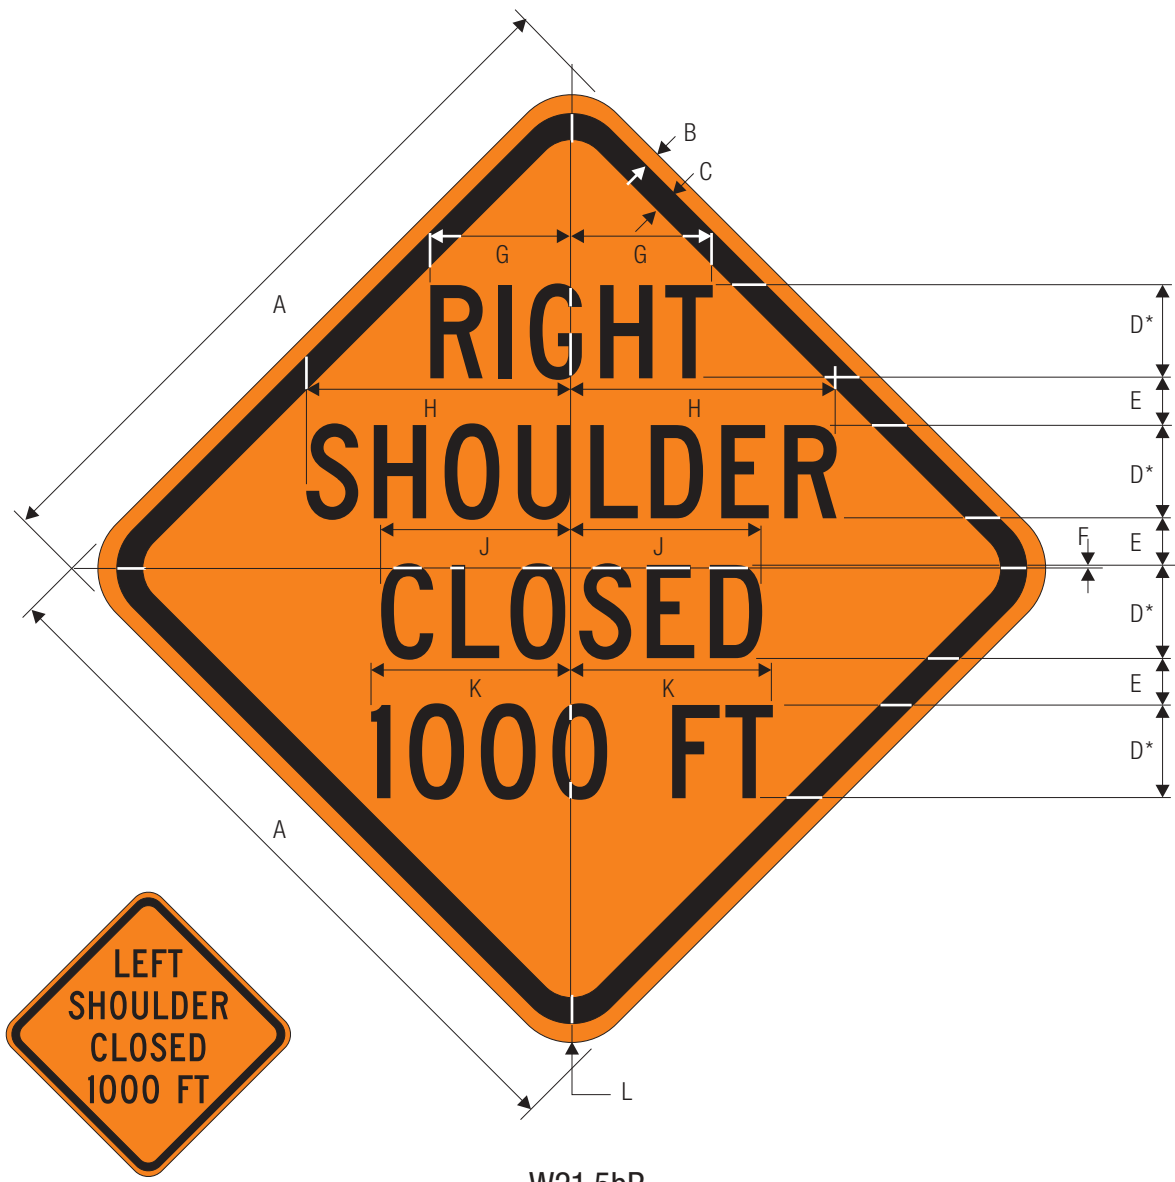

W21-5bR

W21-5bL

*Series 2000 Standard Alphabets.

A	B	C	D	E	F	G	H	J	K	L
30	.5	.75	4 C	2	.160	6.064	11.368	8.166	8.606	1.875
36	.625	.875	5 C	2.401	.200	7.565	14.230	10.207	10.768	2.25
48	.75	1.25	6 C	3	.240	9.086	17.072	12.249	12.909	3
60	.75	1.25	8 C	4	.320	12.109	22.757	16.332	17.233	3

COLORS: LEGEND — BLACK
BACKGROUND — ORANGE (RETROREFLECTIVE)