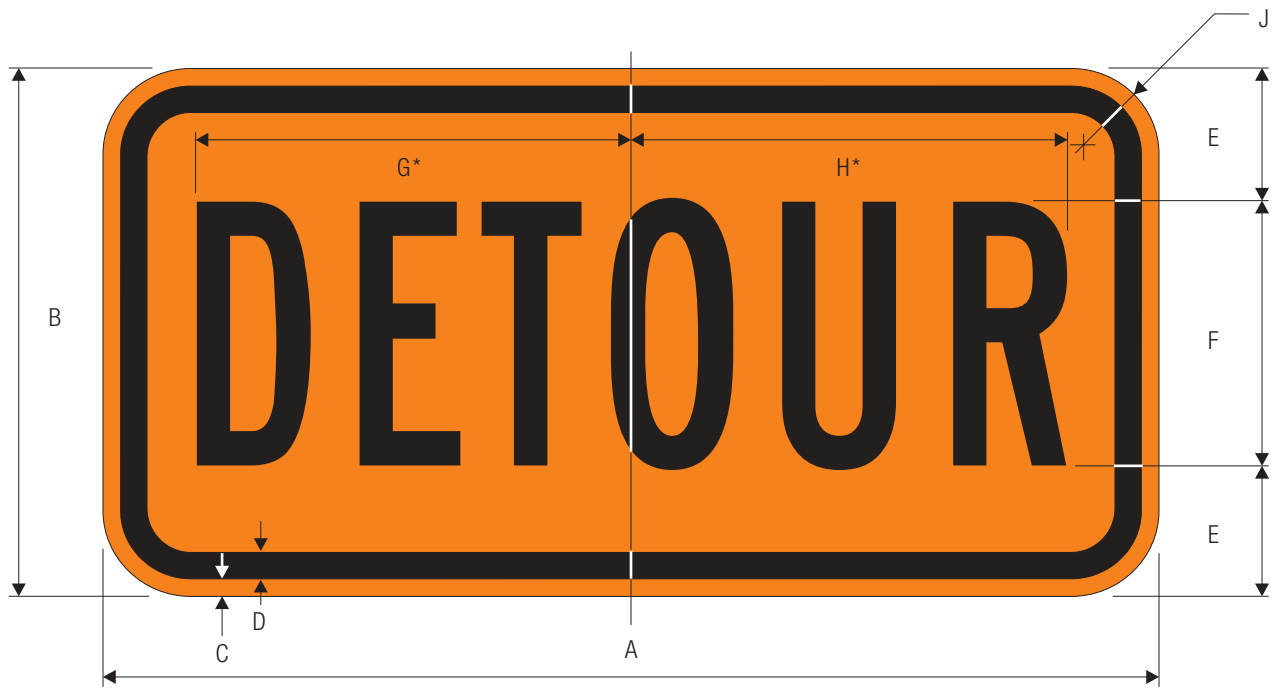

M4-8

*Reduce spacing 20%.

A	B	C	D	E	F	G	H	J
24	12	.375	.625	3	6 B	9.188	9.563	1.5
30	15	.375	.625	3.5	8 B	12.25	12.75	1.5

COLORS: LEGEND —BLACK
BACKGROUND —ORANGE (RETROREFLECTIVE)