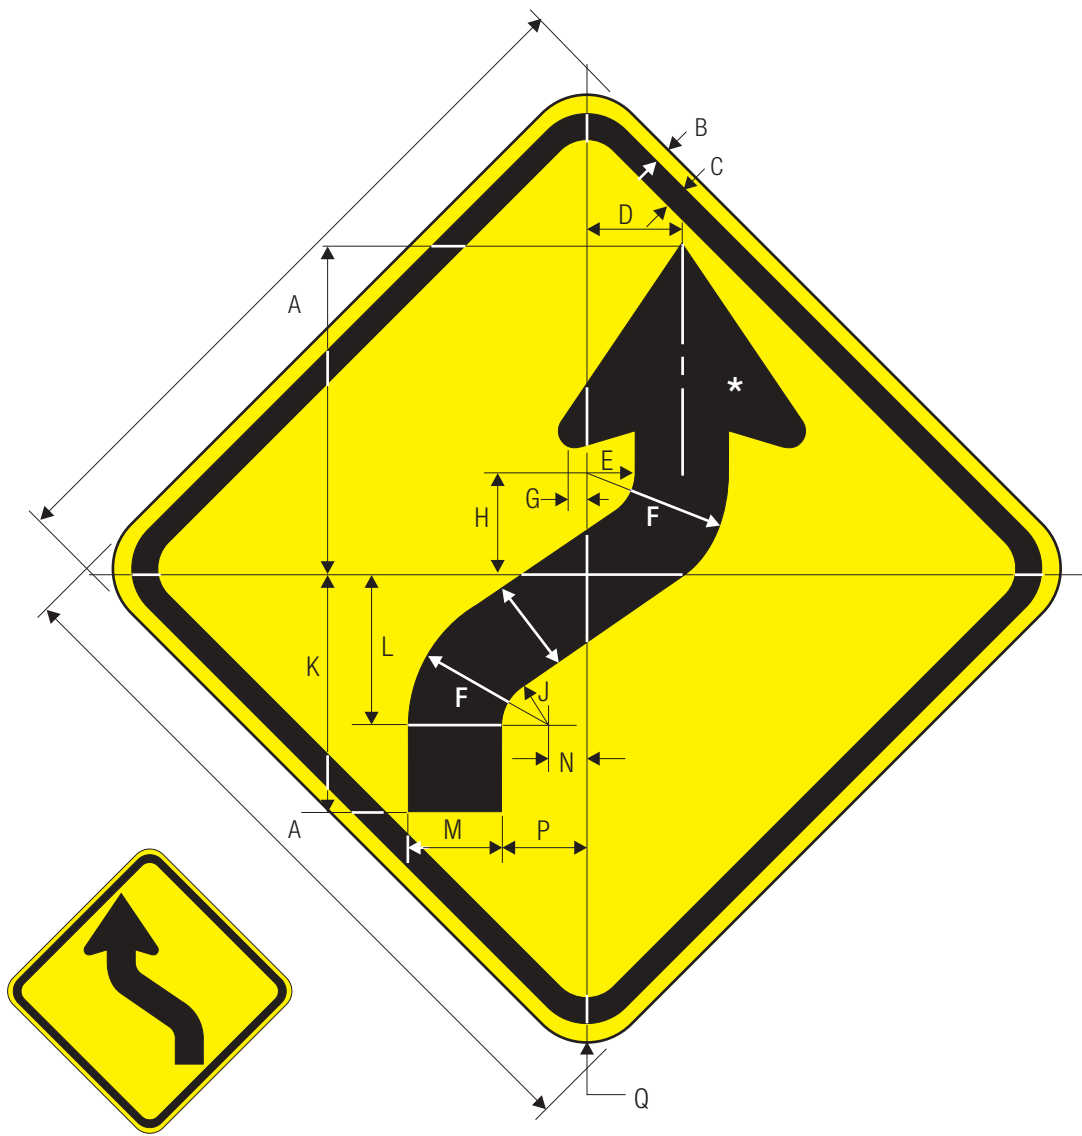

W1-4L

W1-4R

*See page 6-2 for symbol design.

A	B	C	D	E	F	G	H	J	K	L	M
18	.375	.625	2.375	1	3.875	.25	2.625	8.625	6.25	4	2.625
24	.375	.625	3.156	1.5	5	.313	3.5	11.25	8.25	5.25	3.5
30	.5	.75	3.938	1.875	6.25	.375	4.375	14.063	10.625	6.563	4.375
36	.625	.875	4.719	2.25	7.5	.469	5.25	16.875	12.375	7.875	5.25
48	.75	1.25	6.313	3	10	.625	7	22.5	16.5	10.5	7

N	P	Q
.875	2	1.5
1.125	2.625	1.5
1.406	3.281	1.875
1.688	3.938	2.25
2.25	5.25	3

COLORS: LEGEND — BLACK
BACKGROUND — YELLOW (RETROREFLECTIVE)