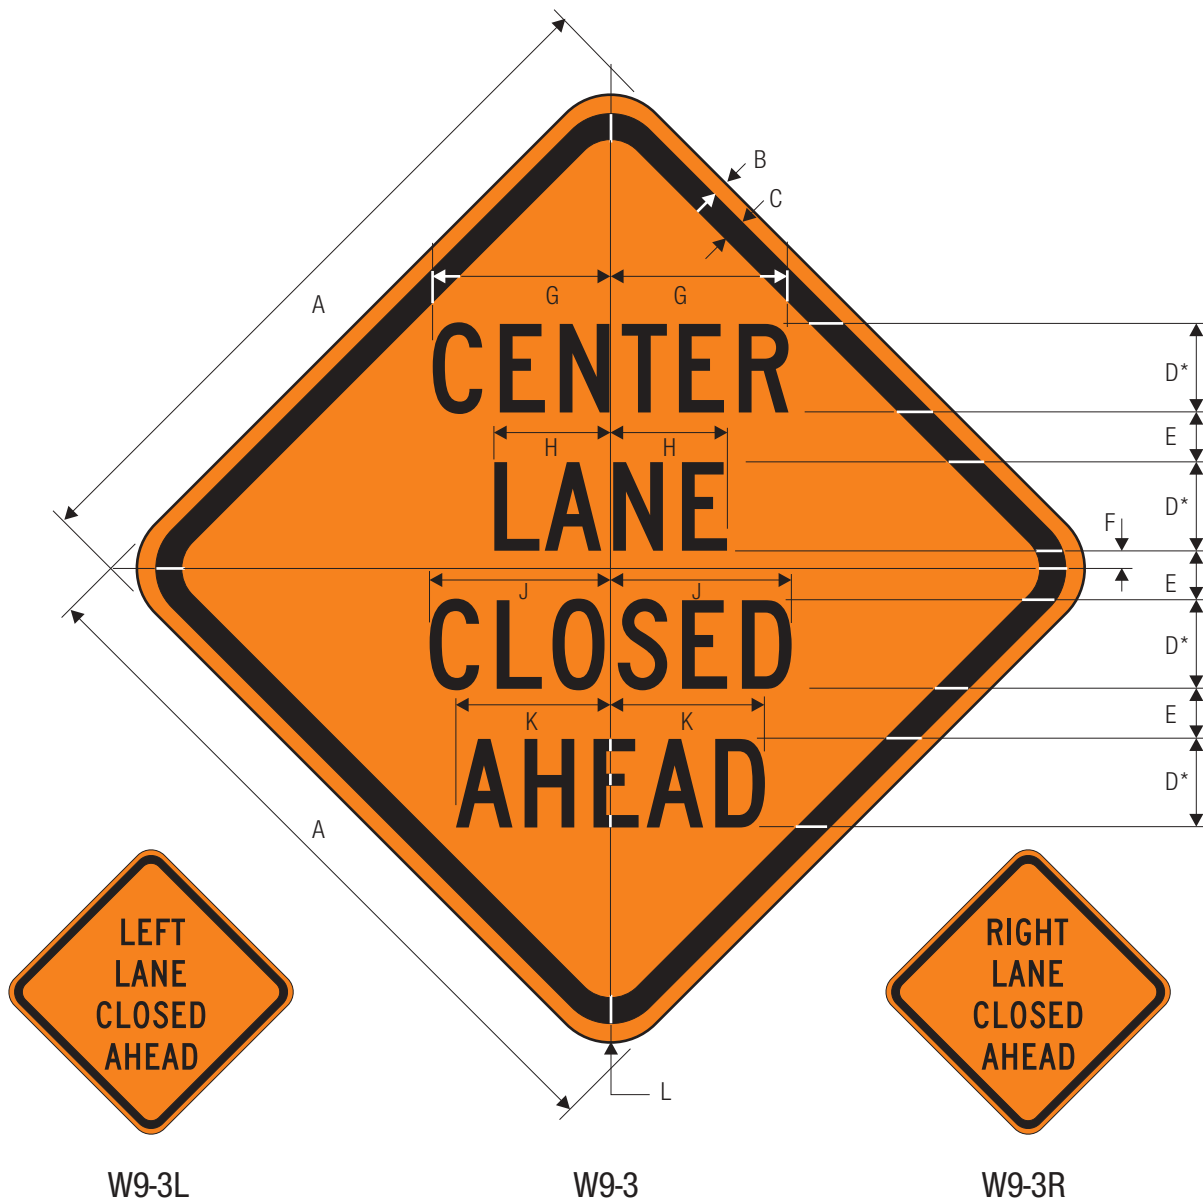

*Series 2000 Standard Alphabets.

A	B	C	D	E	F	G	H	J	K	L
30	.5	.75	4 C	2.241	.880	8.026	5.263	8.166	6.985	1.875
36	.625	.875	5 C	2	.680	10.027	6.564	10.207	8.726	2.25
48	.75	1.25	6 C	4.523	1.080	12.049	7.885	12.249	10.467	3
60	.75	1.25	8 C	5.203	1.641	16.052	10.507	16.332	13.950	3

COLORS: LEGEND — BLACK
BACKGROUND — ORANGE (RETROREFLECTIVE)