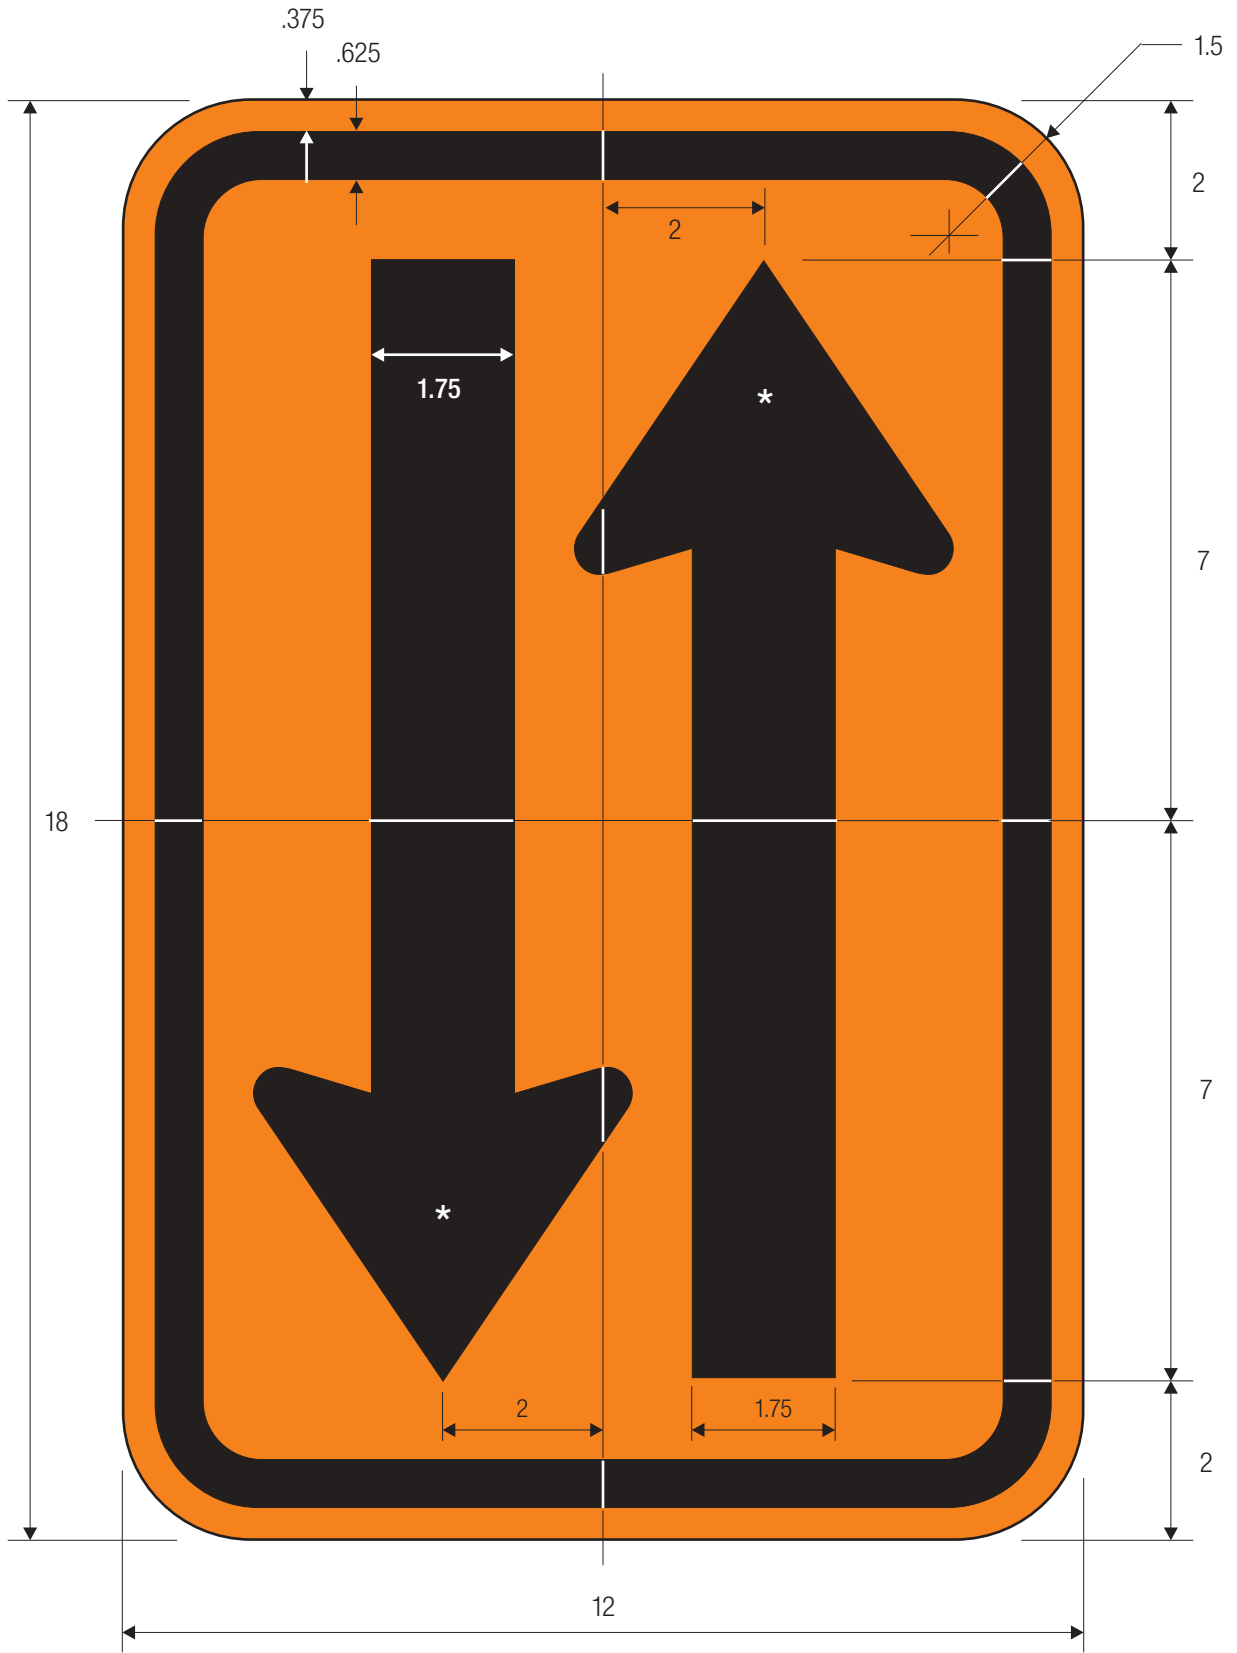

W6-4

*See page 6-2 for arrow design.

COLORS: LEGEND   BLACK
BACKGROUND   ORANGE (RETROREFLECTIVE)