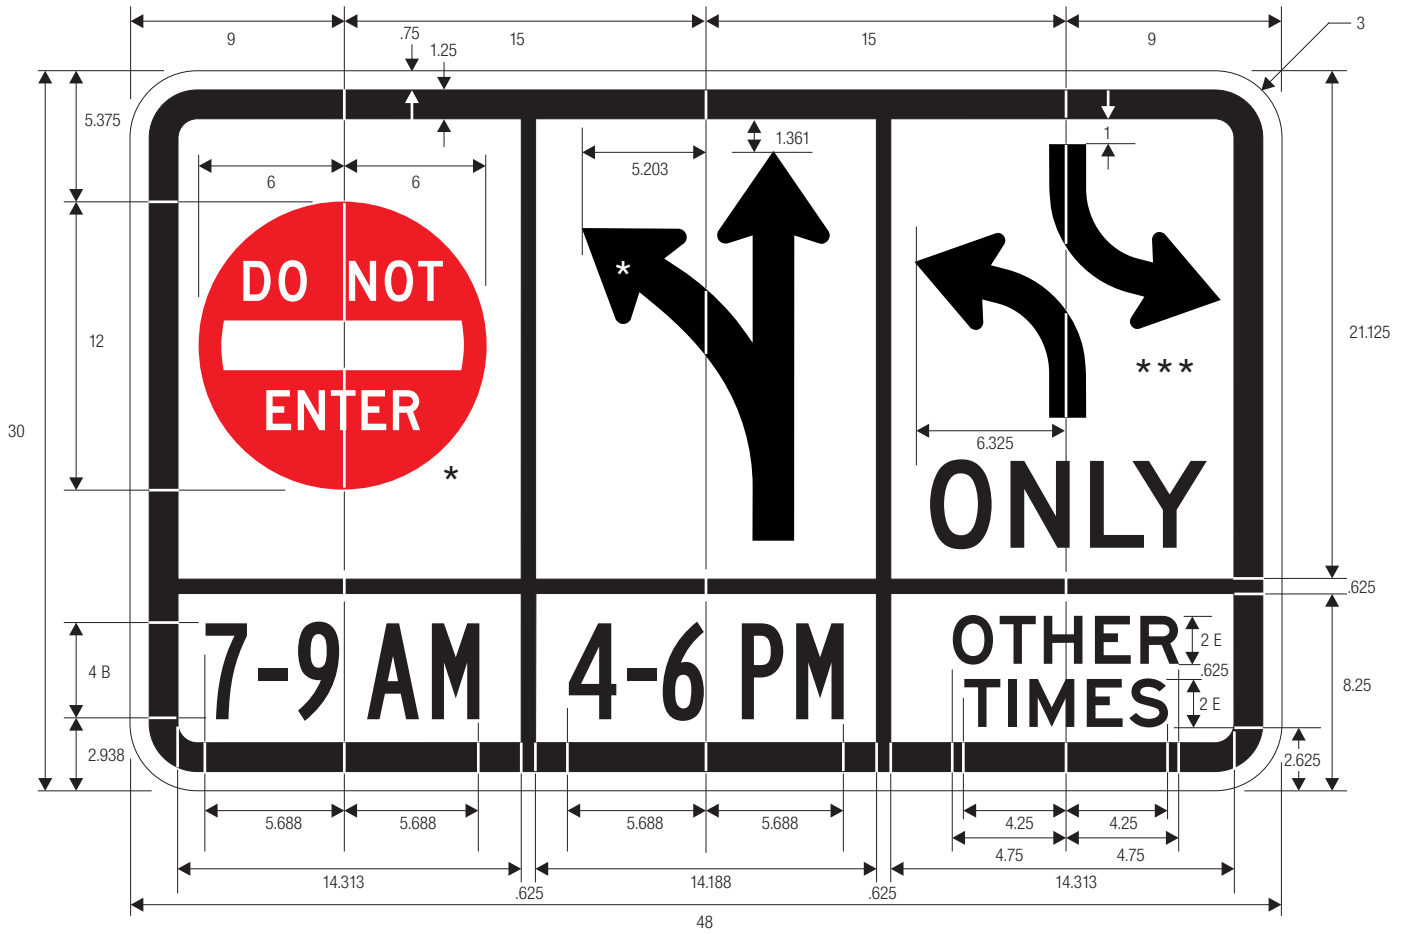

R3-9c

* Insert R5-1-750, reduce 17% to fit.

** Insert R3-8a, center, reduce 30% to fit.

*** Insert R3-9a, reduce 40% to fit.

Use Series 2000 Standard Alphabets.

COLORS: LEGEND — BLACK
BACKGROUND — WHITE (RETROREFLECTIVE)

CIRCLE — RED (RETROREFLECTIVE)
LETTERING — WHITE (RETROREFLECTIVE)