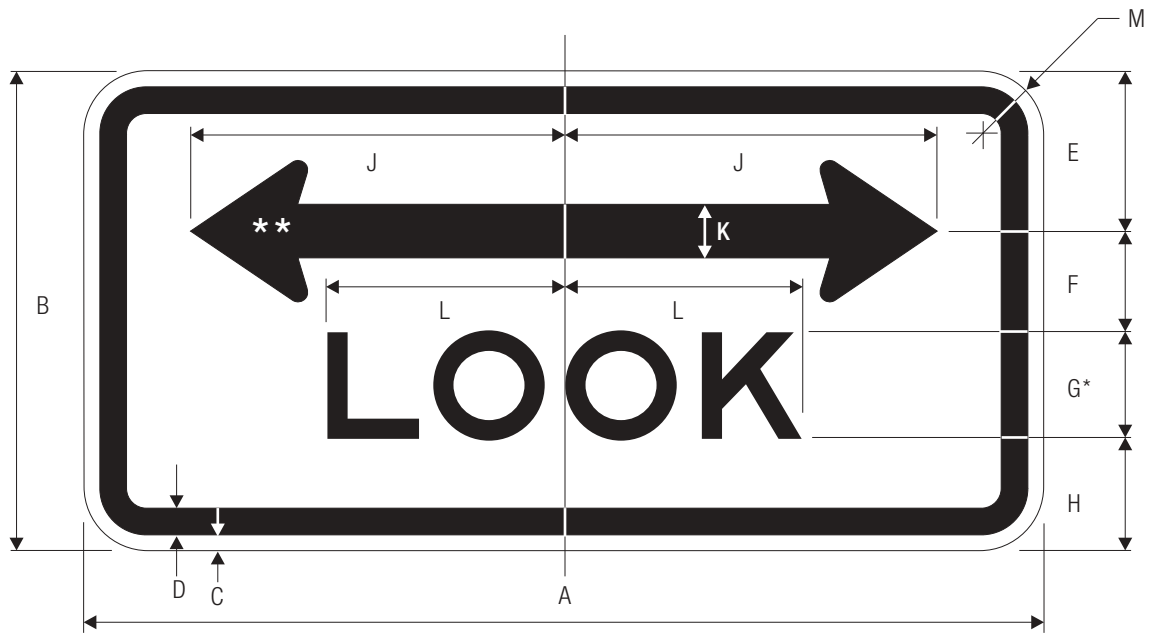

R15-8

*Series 2000 Standard Alphabets.
**See page 6-2 for symbol design

A	B	C	D	E	F	G	H	J	K	L	M
36	18	.625	.875	6	3.75	4 F	4.25	14	2	8.906	2.25
48	24	.75	1.25	8	5.25	5 F	5.75	18	2.5	11.128	3

COLORS: LEGEND — BLACK
BACKGROUND— WHITE (RETROREFLECTIVE)