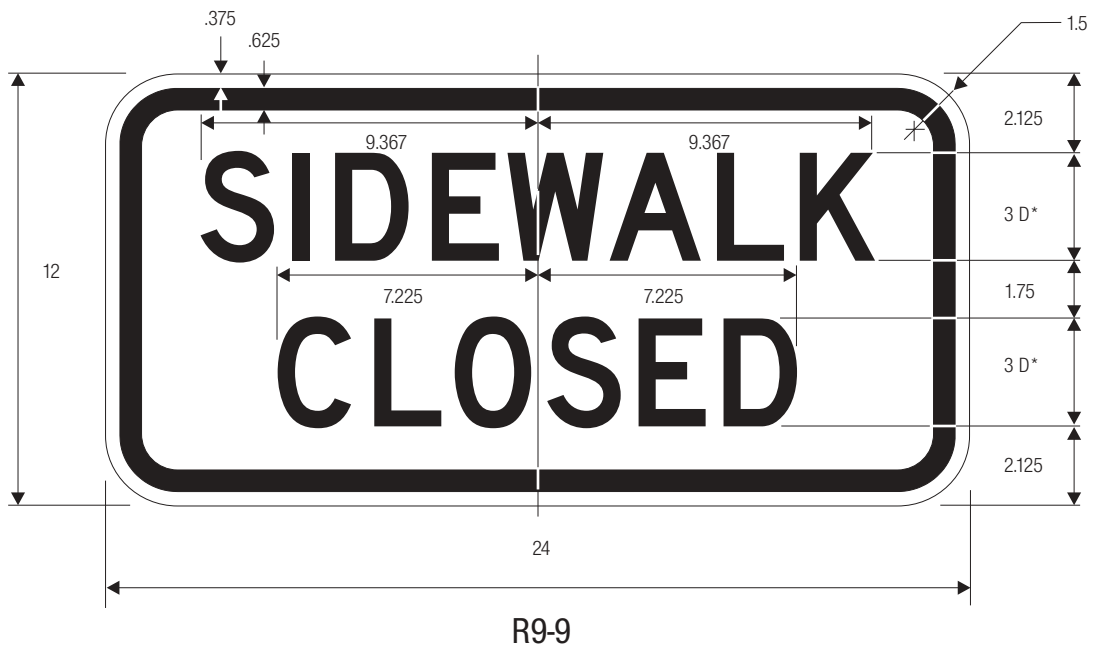

COLORS: LEGEND — BLACK
BACKGROUND — WHITE (RETROREFLECTIVE)