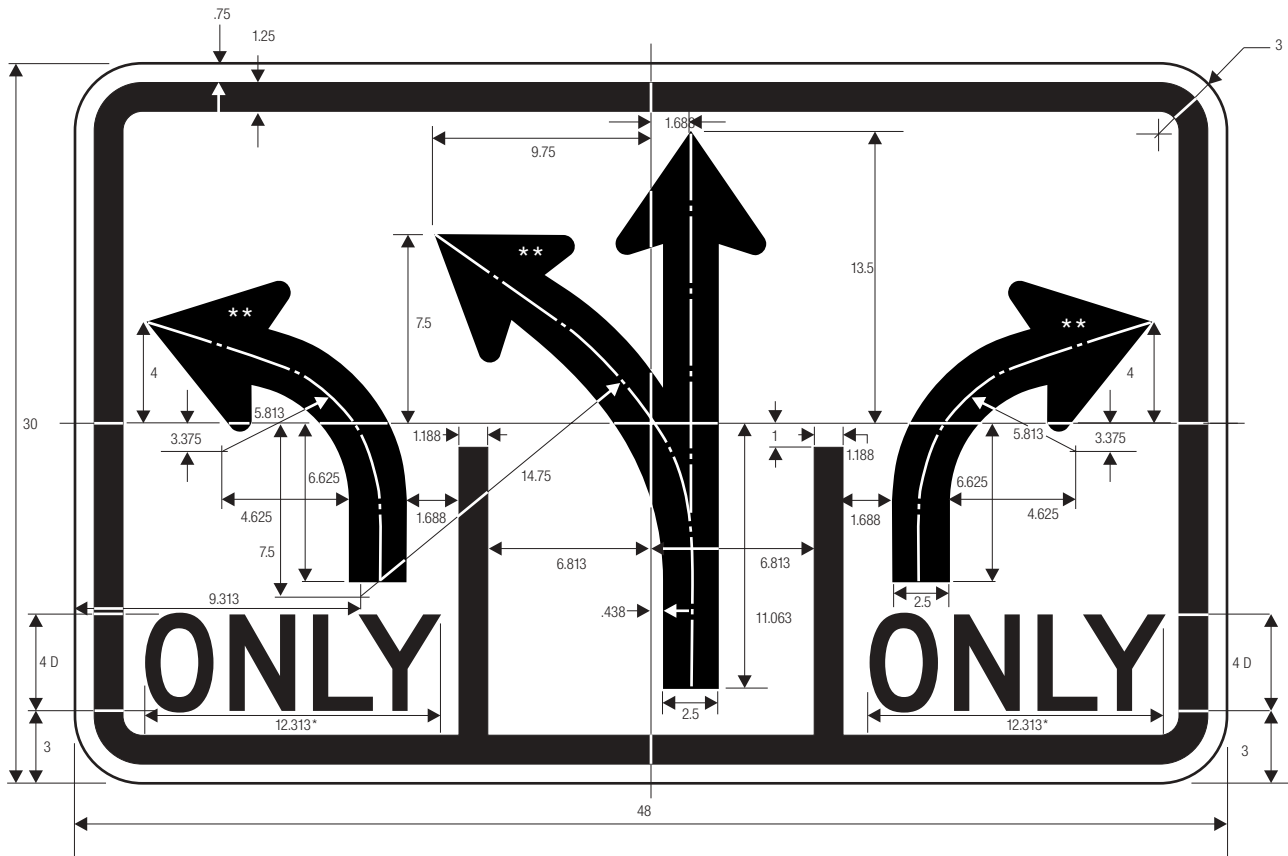

R3-8a

*Reduce spacing to fit and optically center legend.
Series 2000 Standard Alphabets.

**See page 6-2 for arrow design.

COLORS: LEGEND — BLACK
BACKGROUND — WHITE (RETROREFLECTIVE)