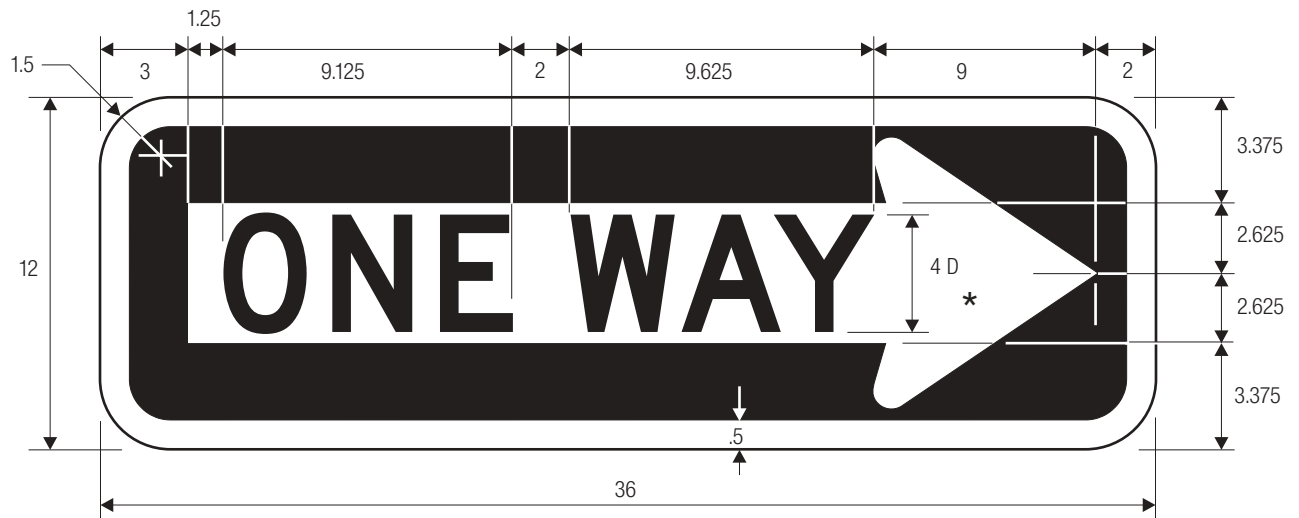

COLORS: LEGEND — BLACK
 BACKGROUND — WHITE (RETROREFLECTIVE)

R5-10a

COLORS: LEGEND — BLACK
 BACKGROUND — WHITE (RETROREFLECTIVE)

1-75

R5-10b

R5-10c

COLORS: LEGEND — BLACK
 BACKGROUND — WHITE (RETROREFLECTIVE)