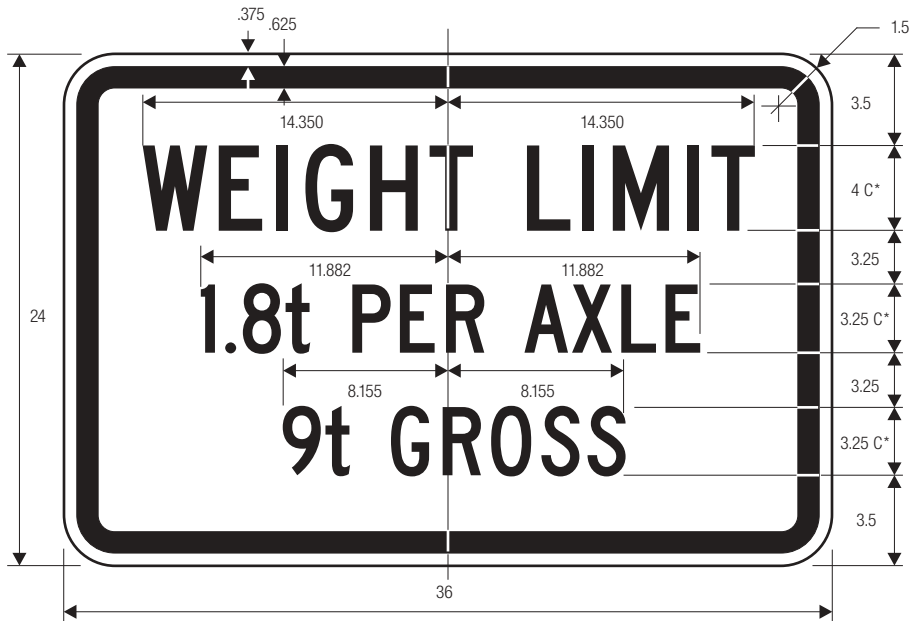

R12-4 metric

COLORS: LEGEND — BLACK
BACKGROUND — WHITE (RETROREFLECTIVE)

R12-5

*See page 6-4 for design
 **See page 6-5 for design
 ***See page 6-6 for design

A	B	C	D	E	F	G	H	J	K	L	M
24	30	.375	.625	3	3 E	2.25	3 D	7.875	8.375	5.75	2.5
30	36	.5	.75	3.5	4 E	2.25	4 D	10.5	11.125	7.375	2.75
36	48	.625	.875	5	5 E	3.25	5 D	13.125	14	9.125	3
48	60	.75	1.25	6	6 E	4.5	6 D	15.75	16.75	11.5	5