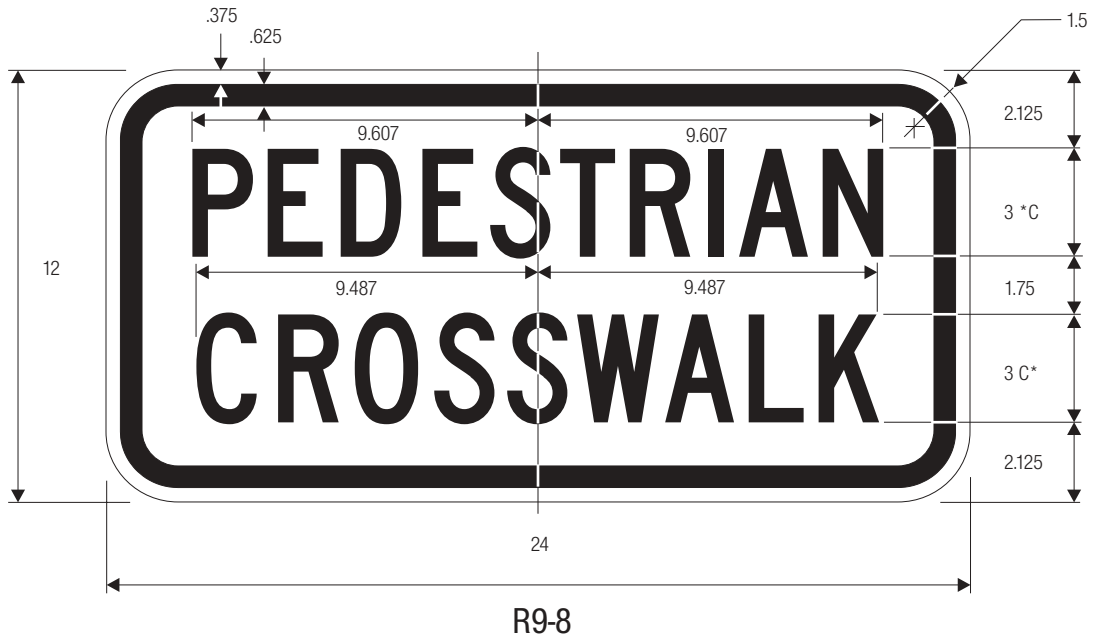

1-106

R9-6

*See page 6-7 for symbol design.

COLORS: LEGEND — BLACK
 BACKGROUND — WHITE (RETROREFLECTIVE)

1-107

R9-7

*SEE PAGES 6-7 AND 6-10 FOR
SYMBOL DESIGN

COLORS: LEGEND — BLACK
BACKGROUND — WHITE (RETROREFLECTIVE)