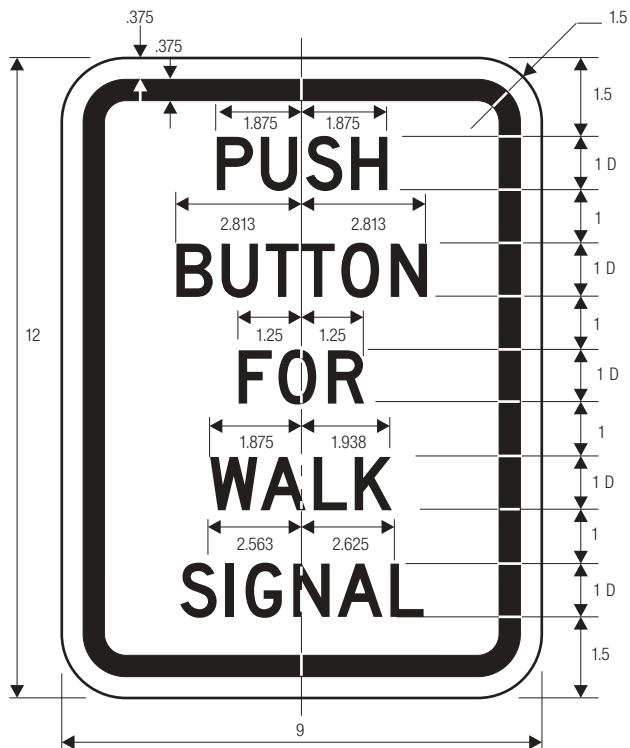

R10-4

COLORS: LEGEND & SYMBOL – BLACK
BACKGROUND – WHITE (RETROREFLECTIVE)

*See page 6-2 for arrow design