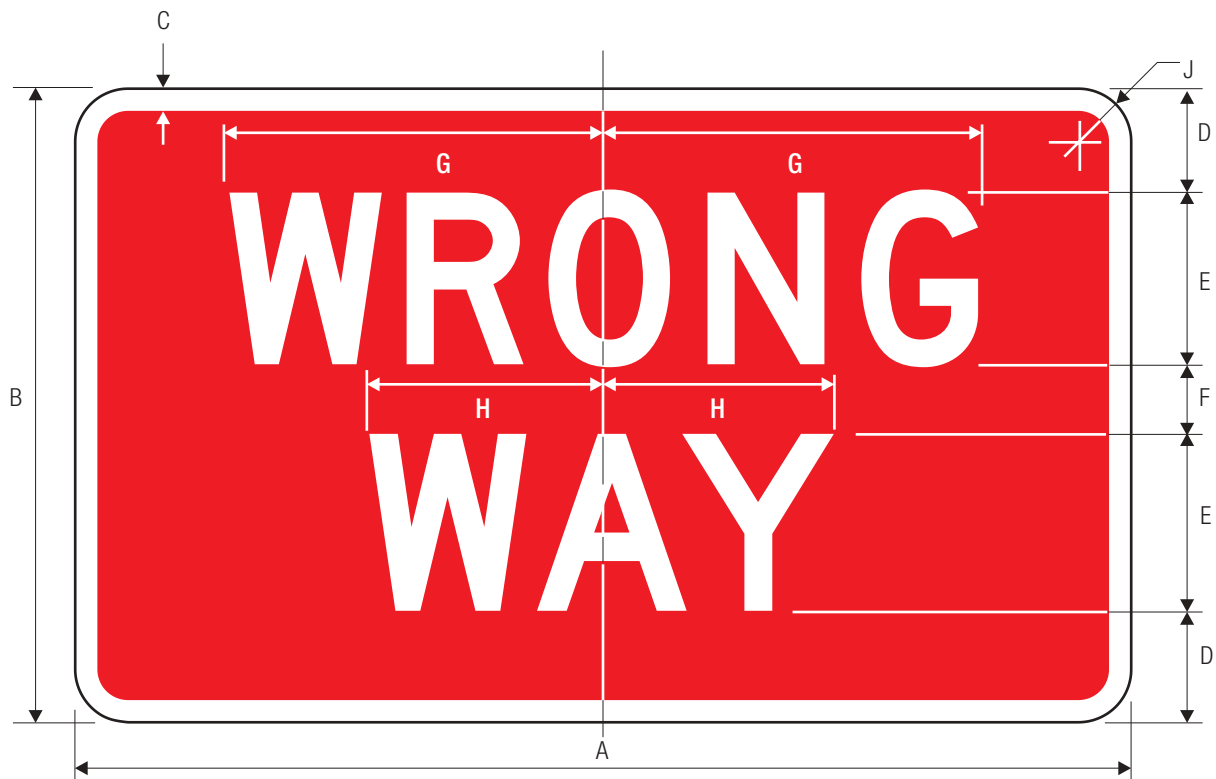

R5-1a

A	B	C	D	E	F	G	H	J
30	18	.625	3	5 D	2	11.063	6.688	1.5
36	24	.75	4.5	6 D	3	13.313	8.063	1.5
42	30	.875	5	8 D	4	17.75	10.75	1.875

COLORS: LEGEND — WHITE (RETROREFLECTIVE)
BACKGROUND — RED (RETROREFLECTIVE)