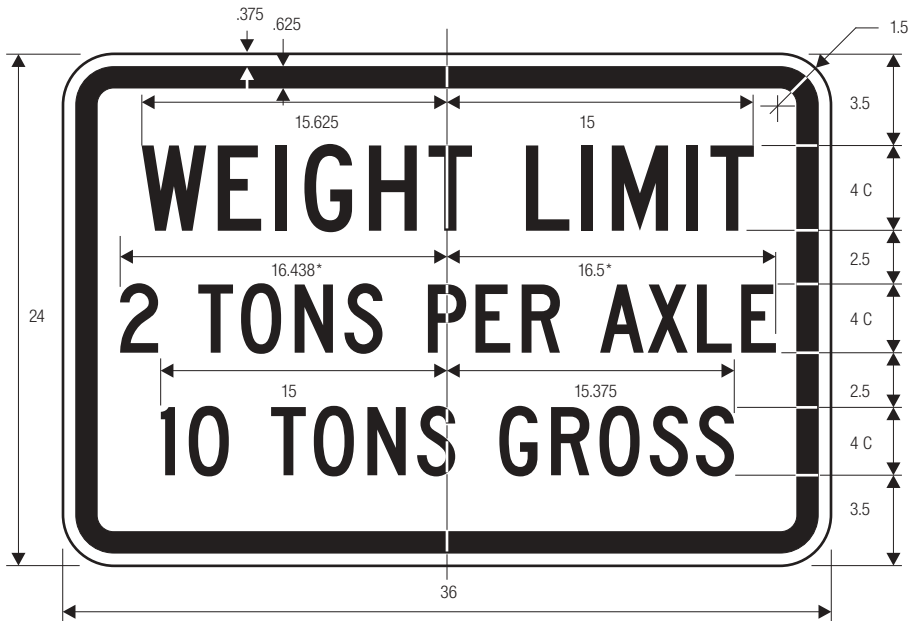

R12-4

*Reduce spacing 20%.

COLORS: LEGEND — BLACK
BACKGROUND— WHITE (RETROREFLECTIVE)