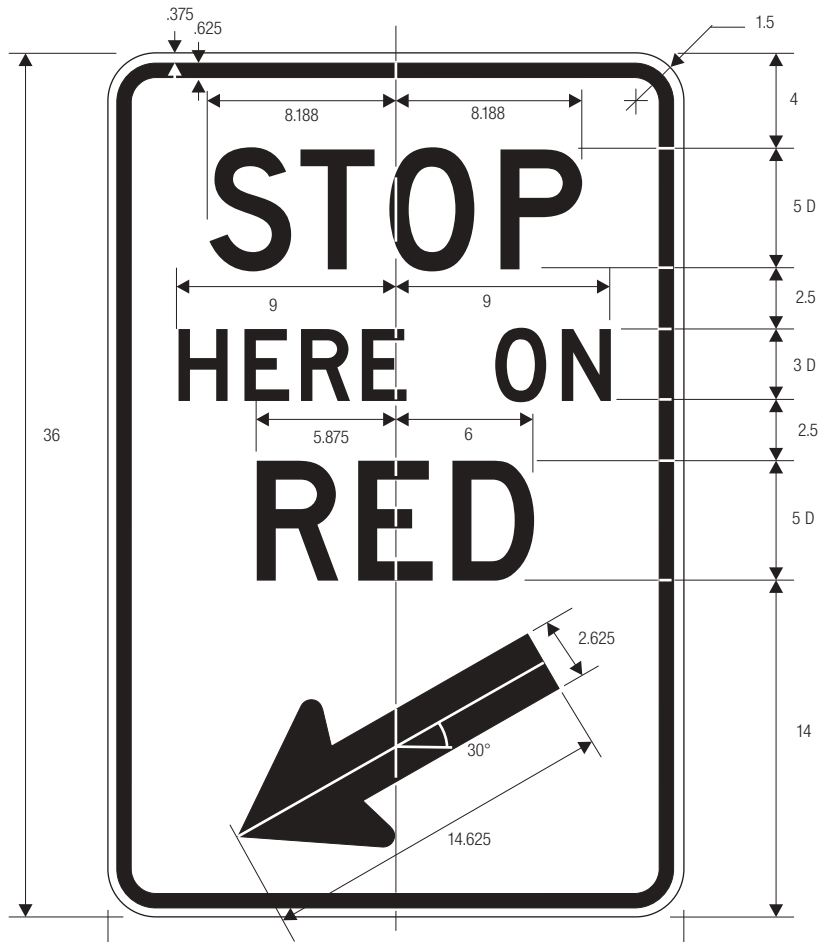

R10-6

R10-6a

COLORS: LEGEND BLACK
BACKGROUND WHITE (RETROREFLECTIVE)