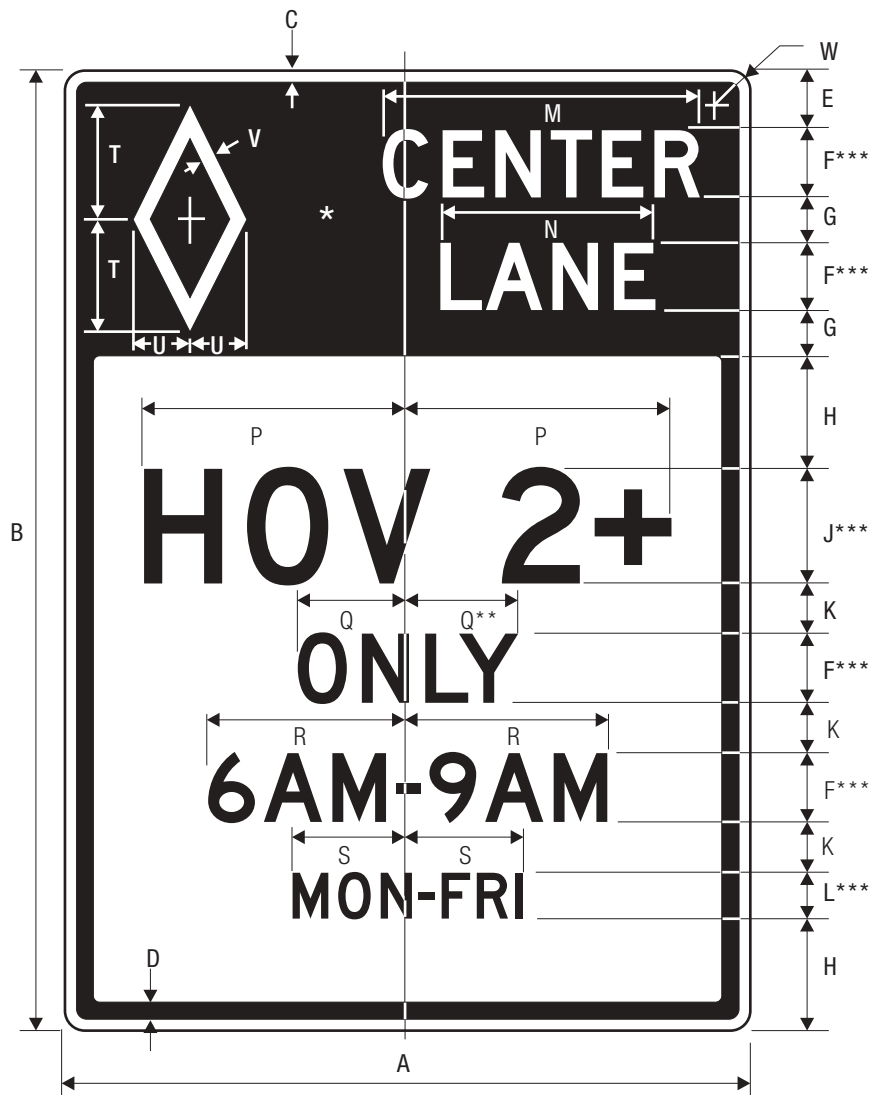

R3-11a

*Optically locate symbol and top legend.
**Reduce spacing to fit.
***Series 2000 Standard Alphabets.

A	B	C	D	E	F	G	H	J	K	L	M
30	42	.5	.75	3	3 D	2	4.625	5 D	2.25	2 D	14.290
42	60	.625	.875	4	4 D	3	8.25	7 D	2.5	3 D	19.094
54	84	.75	1.25	6	6 D	4	11.625	9 D	3.25	4 D	28.621

N	P	Q	R	S	T	U	V	W
9.687	11.488	2.481	8.706	5.023	5	2.5	.75	1.875
12.929	16.092	6.304	11.608	7.545	7	3.5	1	2.25
19.374	20.695	9.567	17.393	10.107	10	5	1.5	3

TOP
COLORS: LEGEND — WHITE (RETROREFLECTIVE)
BACKGROUND — BLACK

BOTTOM
COLORS: LEGEND — BLACK
BACKGROUND — WHITE (RETROREFLECTIVE)