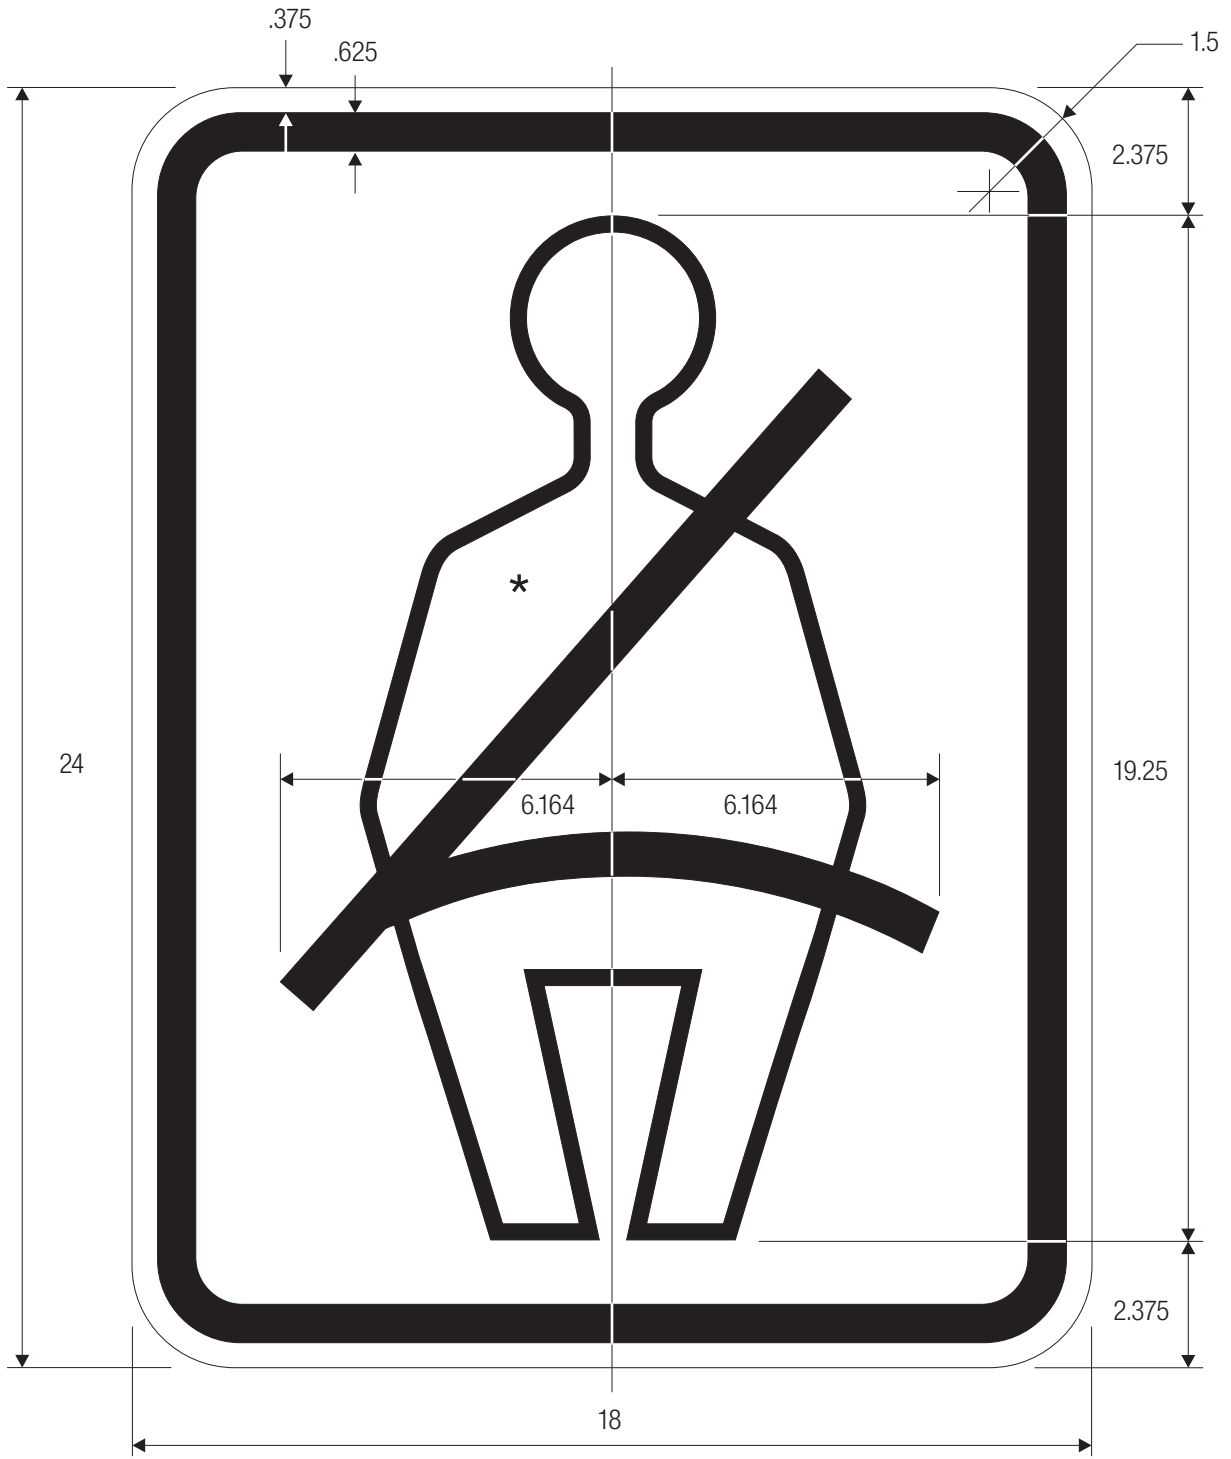

A	B	C	D	E	F	G	H	J	K	L	M
36	18	.625	.875	6	3.75	4 F	4.25	14	2	8.906	2.25
48	24	.75	1.25	8	5.25	5 F	5.75	18	2.5	11.128	3

COLORS: LEGEND — BLACK
 BACKGROUND— WHITE (RETROREFLECTIVE)

R16-1

*See page 6-20 for symbol design.