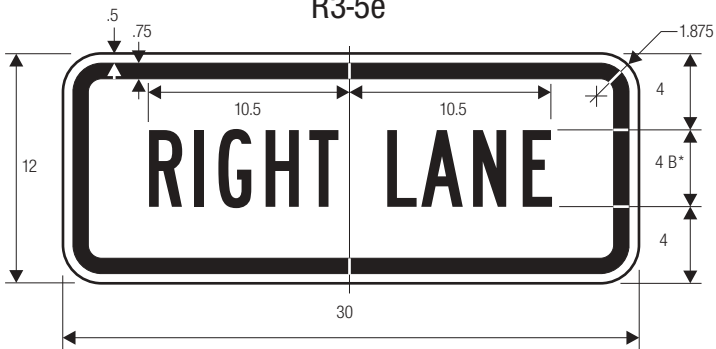

R3-5f

*Series 2000 Standard Alphabets.

COLORS: LEGEND — BLACK
BACKGROUND — WHITE (RETROREFLECTIVE)