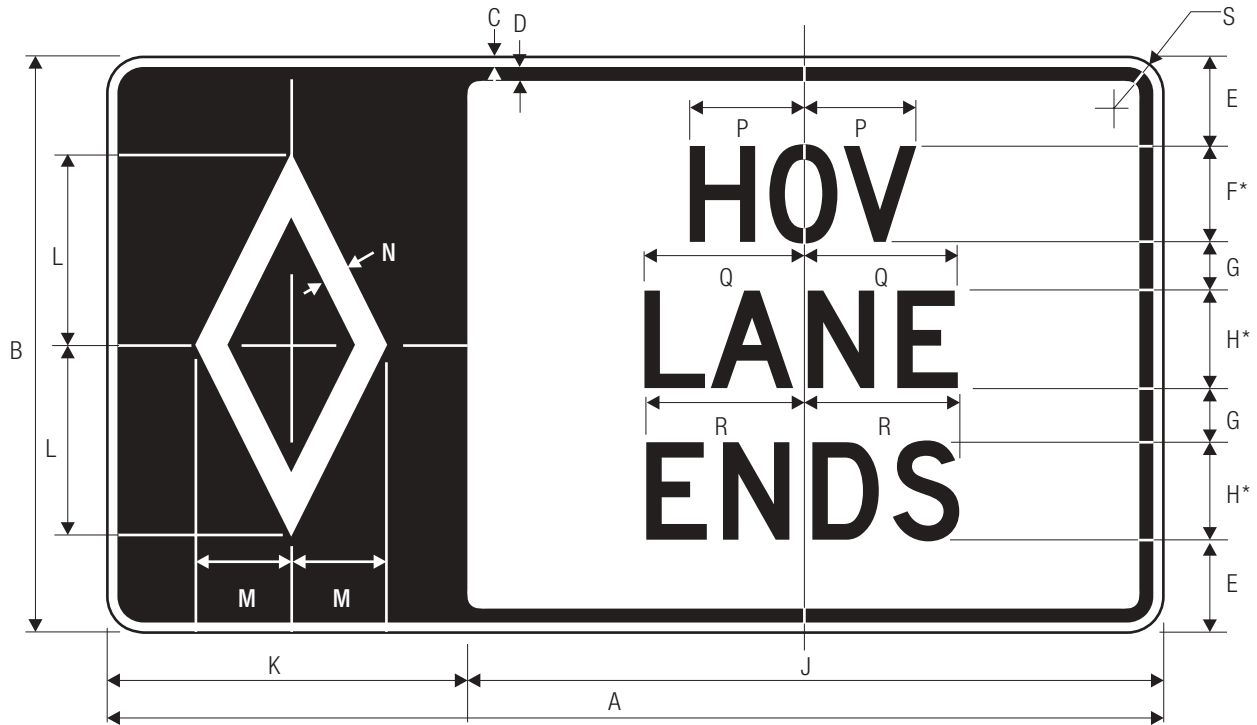

N	P	Q	R	S
1.75	7.205	9.687	12.949	2.25
2.25	9.527	12.929	17.253	3
2.75	11.929	16.092	21.476	3.75

COLORS: LEGEND – BLACK
 BACKGROUND – WHITE (RETROREFLECTIVE)
 SYMBOL – WHITE (RETROREFLECTIVE) ON BLACK

R3-15a