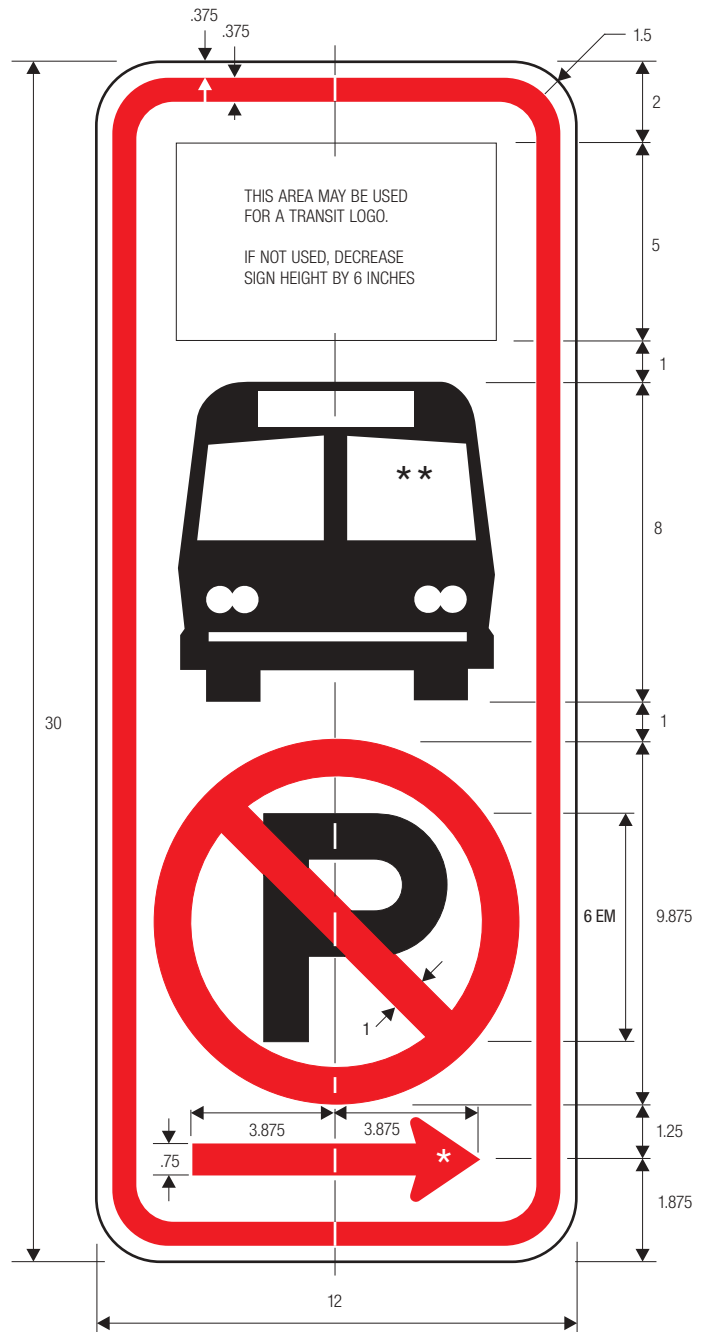

R7-107a

TOP LEFT

COLORS: LEGEND – WHITE (RETROREFLECTIVE)
BACKGROUND – RED (RETROREFLECTIVE)

TOP RIGHT

COLORS: LEGEND – RED (RETROREFLECTIVE)
BACKGROUND – WHITE (RETROREFLECTIVE)

BOTTOM

COLORS: LEGEND – RED (RETROREFLECTIVE)
BACKGROUND – WHITE (RETROREFLECTIVE)

COLORS: LEGEND, CIRCLE & DIAGONAL – RED (RETROREFLECTIVE)
SYMBOLS, LOGO – BLACK
ARROW – RED
BACKGROUND – WHITE (RETROREFLECTIVE)

*See page 6-2 for arrow design
**See page 6-33 for symbol design