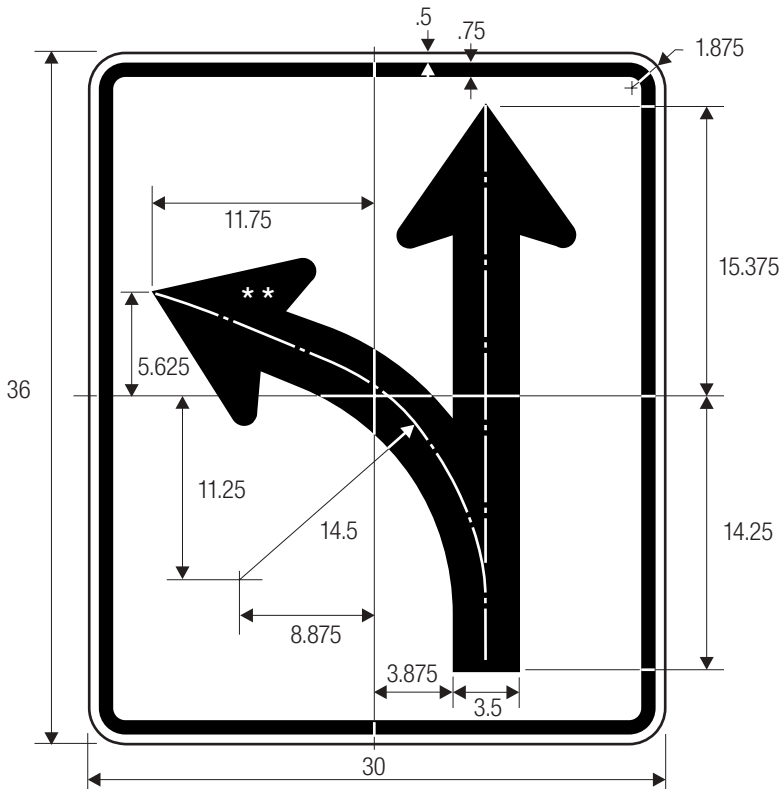

COLORS: CIRCLE & DIAGONAL — RED (RETROREFLECTIVE)
 SYMBOL & BORDER — BLACK
 BACKGROUND — WHITE (RETROREFLECTIVE)

R3-5L

R3-5R

*Reduce spacing to fit.
 **See page 6-2 for design details.

R3-6L

R3-6R

COLORS: LEGEND — BLACK
 BACKGROUND — WHITE (RETROREFLECTIVE)