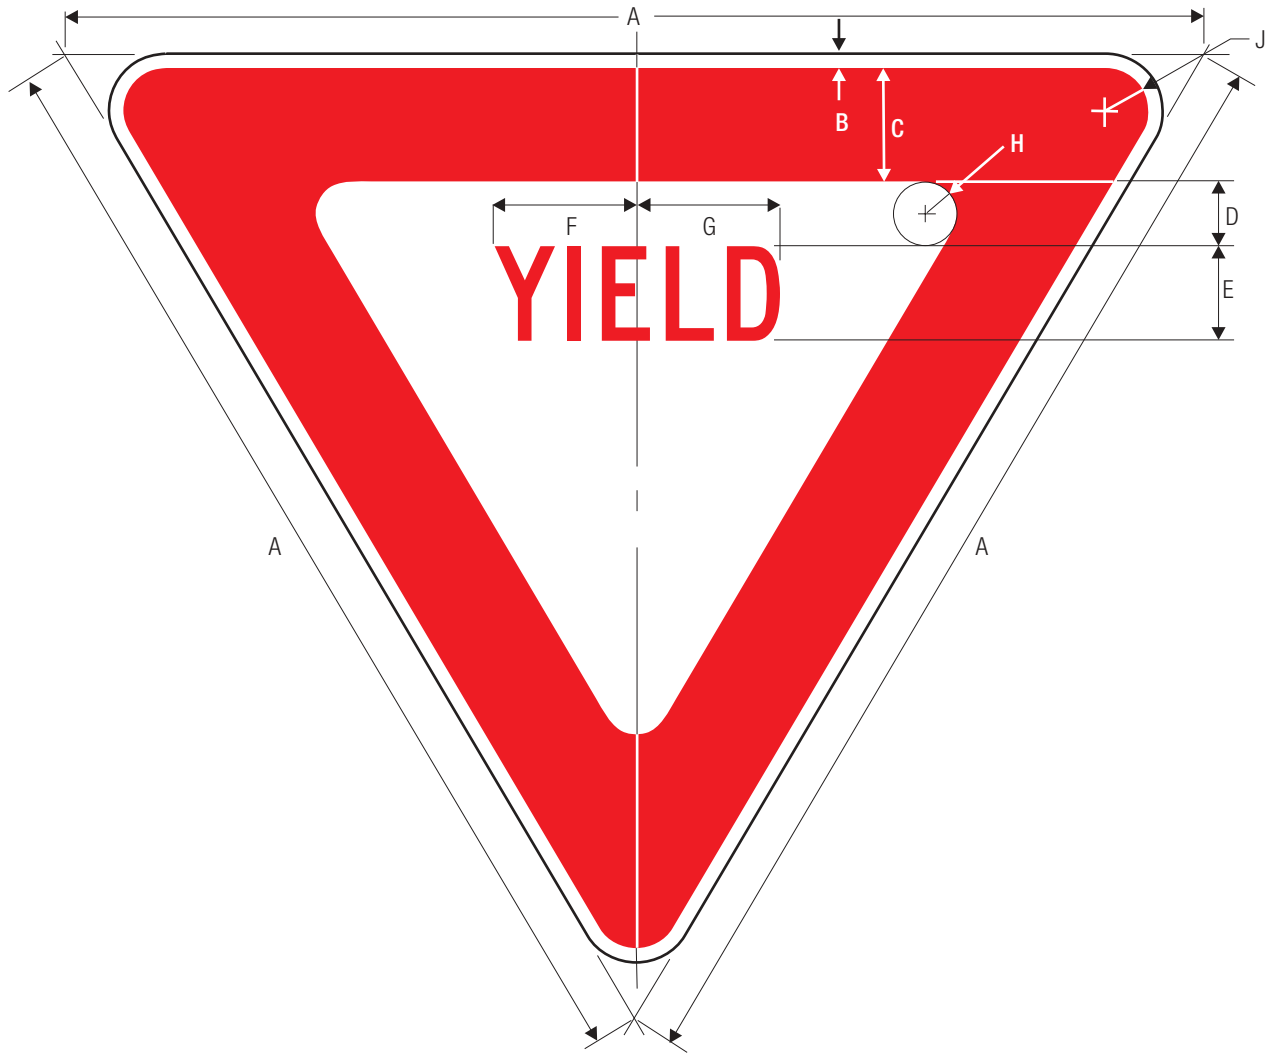

R1-1

*Reduce spacing 40%

A	B	C	D	E	F
18	.375	6	6 C	3	7.75
24	.625	8	8 C	4	10
30	.75	10	10 C	5	12.5
36	.875	12	12 C	6	15
48	1.25	16	16 C	8	20

COLORS: LEGEND — WHITE (RETROREFLECTIVE)
 BACKGROUND — RED (RETROREFLECTIVE)