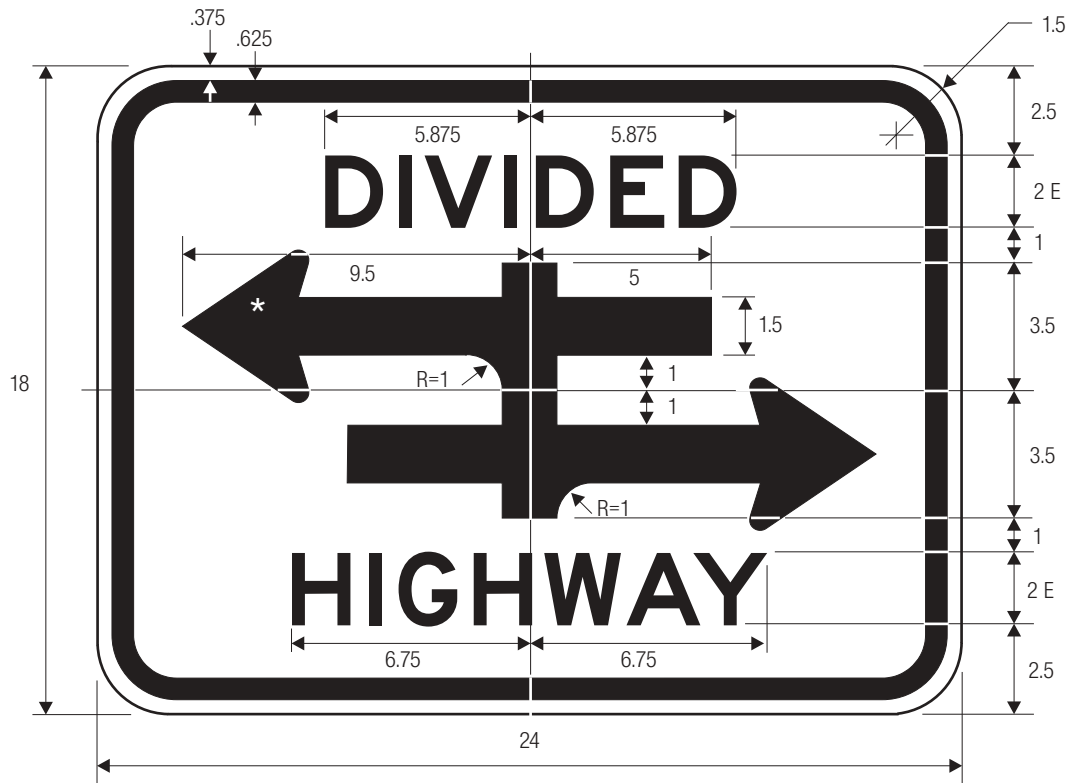

R6-3

*See page 6-2 for arrow design

COLORS: LEGEND — BLACK
BACKGROUND — WHITE (RETROREFLECTIVE)