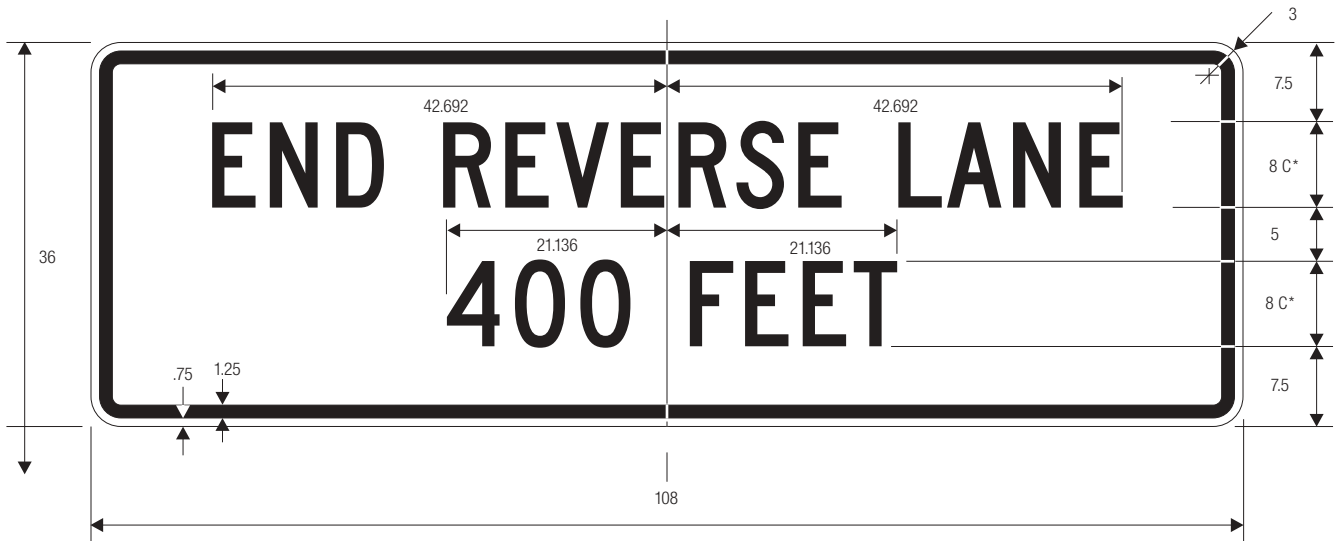

R3-9g

* Series 2000 Standard Alphabets.

COLORS: LEGEND — BLACK
BACKGROUND — WHITE (RETROREFLECTIVE)