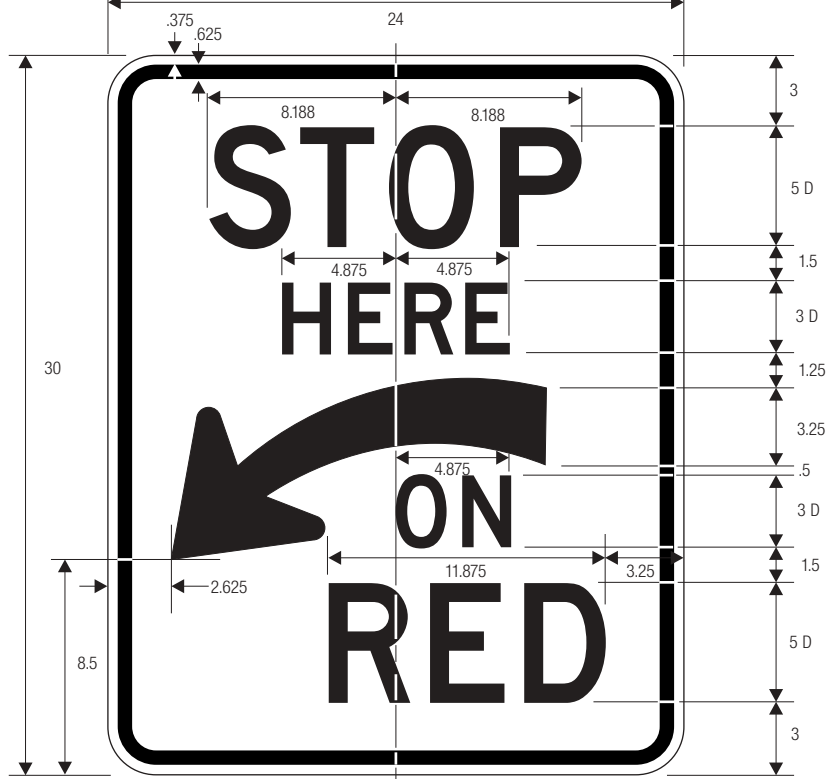

R10-6

R10-6a

COLORS: LEGEND BLACK
BACKGROUND WHITE (RETROREFLECTIVE)