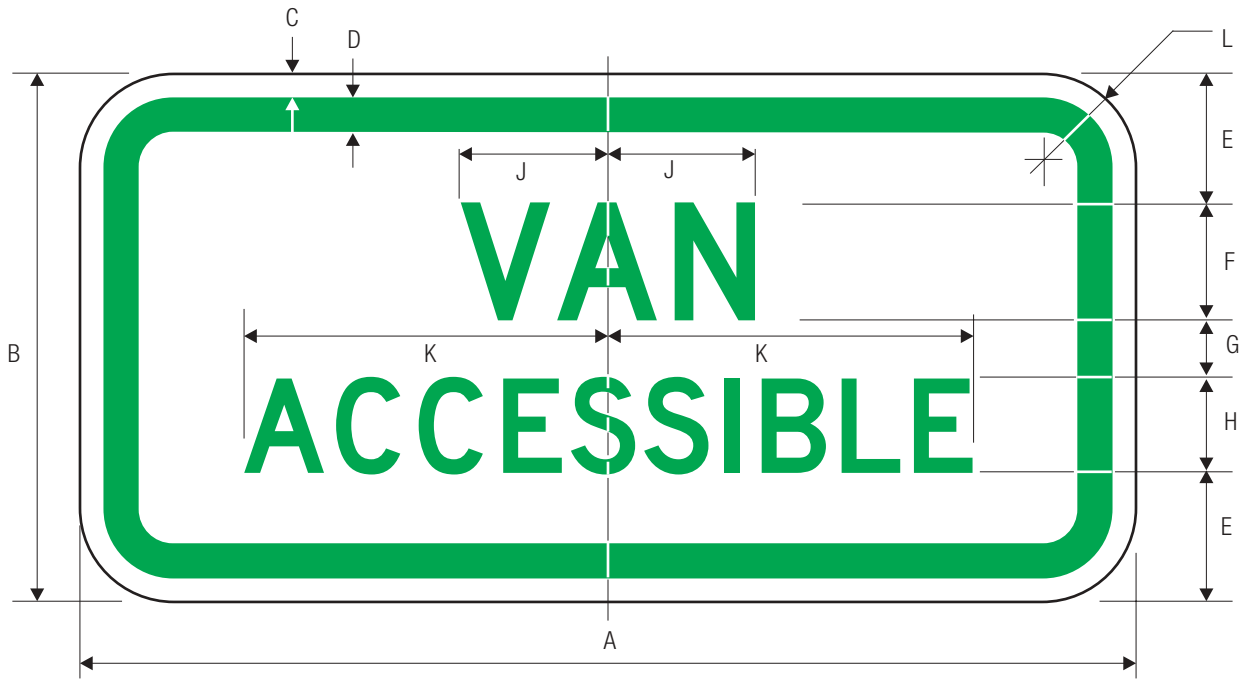

R7-7

LEGEND – RED (RETROREFL) BACKGROUND – WHITE (RETROREFL)

R7-8

LEGEND – GREEN (RETROREFL), WHITE SYMBOL ON BLUE (RETROREFL) BACKGROUND – WHITE (RETROREFL)

*Reduce spacing 50%.

**See page 6-30.

***See page 6-2 for arrow design.