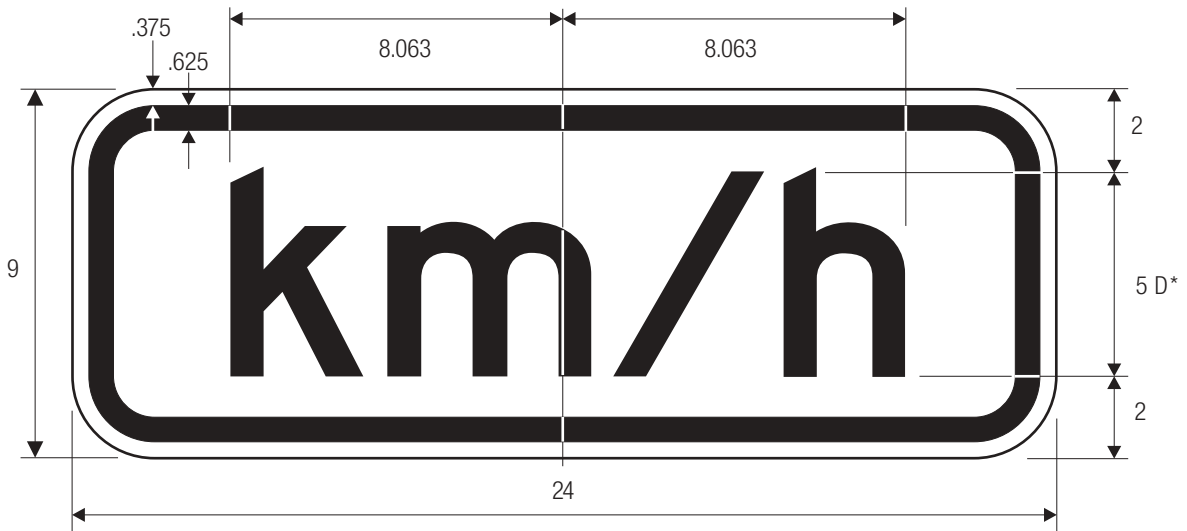

R2-6b

*Series 2000 Standard Alphabets.

COLORS: LEGEND – BLACK
BACKGROUND – WHITE (RETROREFLECTIVE)