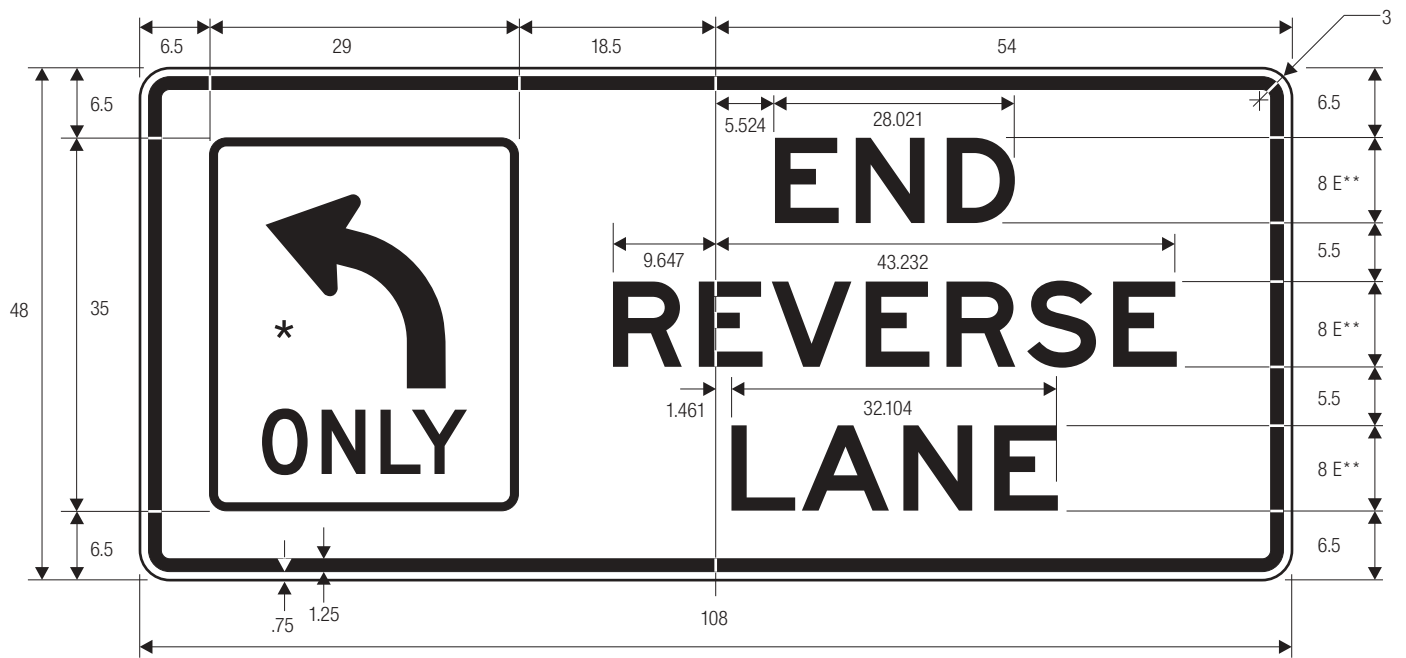

*Insert R3-5.
**Series 2000 Standard Alphabets.

R3-9i

COLORS: LEGEND — BLACK
BACKGROUND — WHITE (RETROREFLECTIVE)