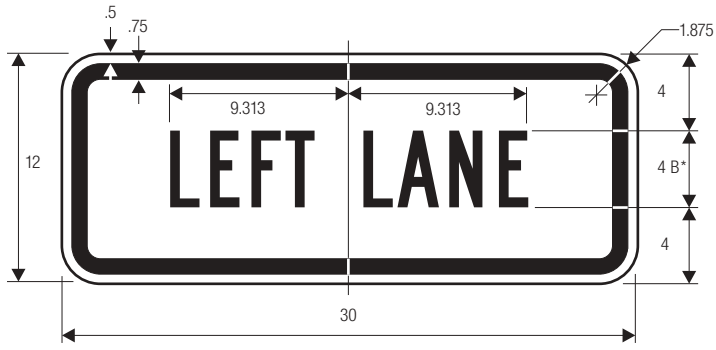

R3-5b

*Series 2000 Standard Alphabets.

COLORS: LEGEND — BLACK
BACKGROUND — WHITE (RETROREFLECTIVE)