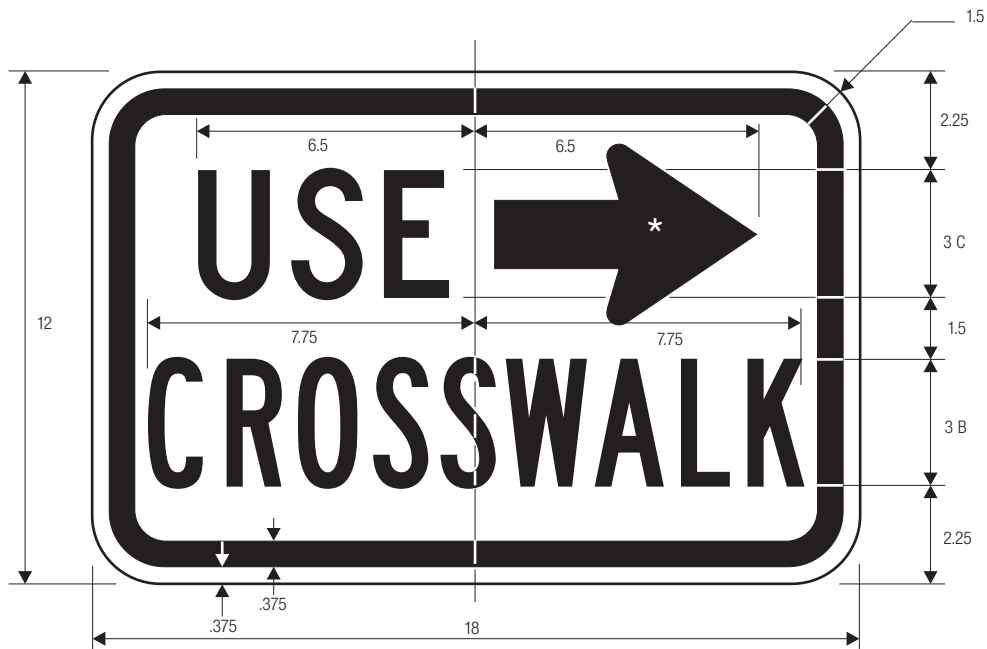

R9-3b

COLORS: LEGEND — BLACK
BACKGROUND — WHITE (RETROREFLECTIVE)

*See page 6-2 for arrow design