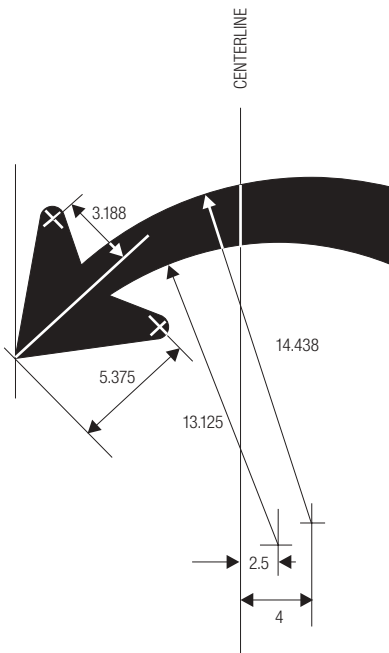

R10-6

R10-6a

COLORS: LEGEND BLACK
BACKGROUND WHITE (RETROREFLECTIVE)