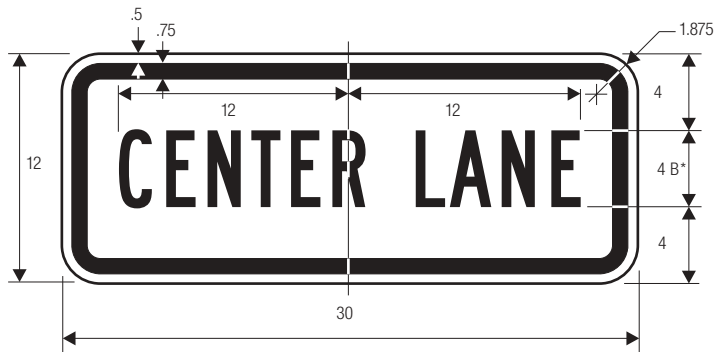

R3-5e

*Series 2000 Standard Alphabets.

COLORS: LEGEND — BLACK
BACKGROUND — WHITE (RETROREFLECTIVE)