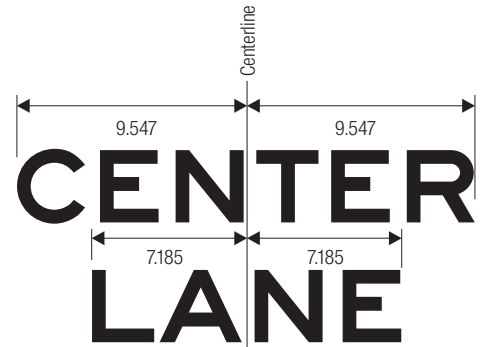

R15-4c

*Series 2000 Standard Alphabets.
**Reduce spacing to fit.
***See page 6-17 for symbol design.

TOP: LEGEND — WHITE (RETROREFLECTIVE)
BACKGROUND — BLACK

BOTTOM: SYMBOL — BLACK
LEGEND — BLACK
BACKGROUND — WHITE (RETROREFLECTIVE)