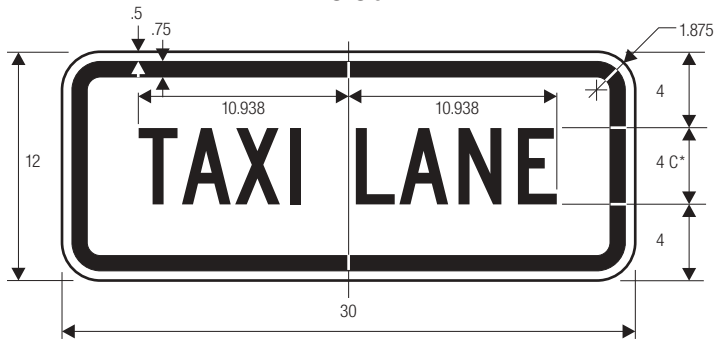

R3-5d

*Series 2000 Standard Alphabets.

COLORS: LEGEND — BLACK
BACKGROUND — WHITE (RETROREFLECTIVE)