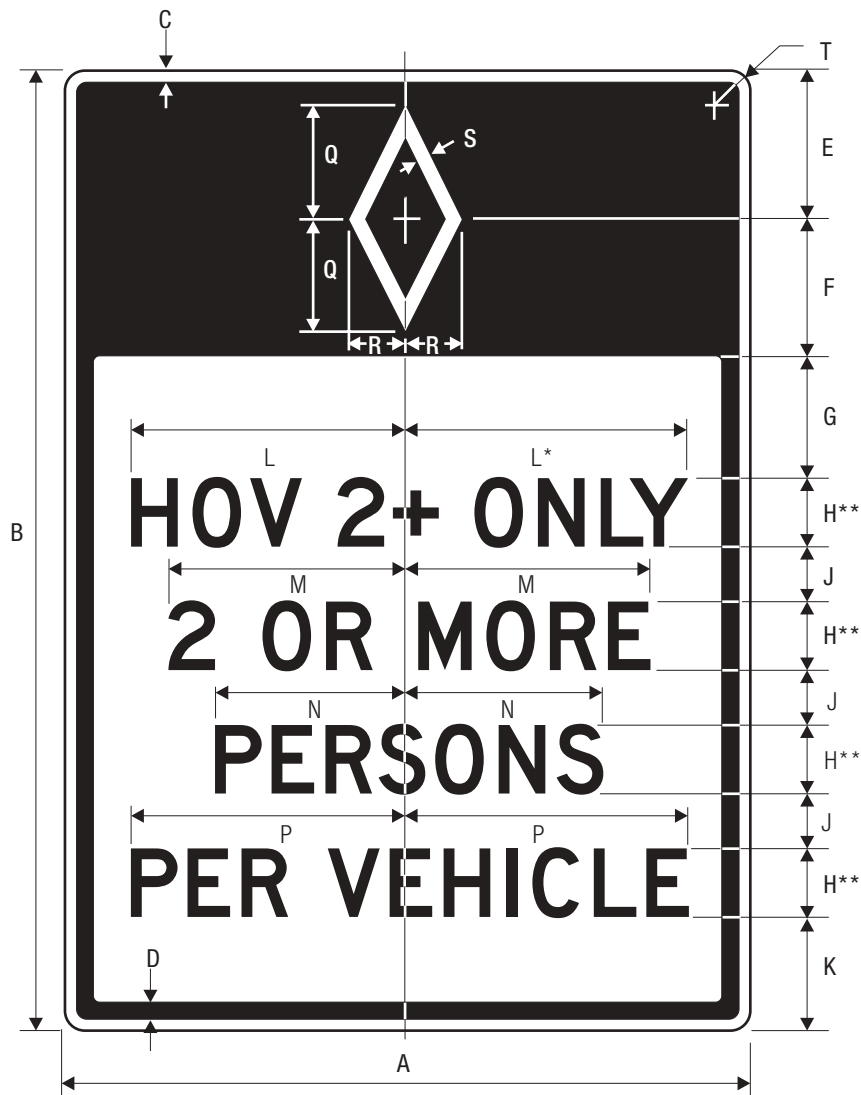

R3-10

*Reduce spacing to fit.

**Series 2000 Standard Alphabets.

A	B	C	D	E	F	G	H	J	K	L	M
30	42	.5	.75	6.75	6.25	4.875	3 D	2.375	5	12.189	10.548
42	60	.625	.875	9.375	8.625	8.813	4 D	2.813	12.748	16.812	14.070
54	84	.75	1.25	13.813	12.188	11	6 D	4	11	23.537	21.116

N	P	Q	R	S	T
8.506	12.209	5	2.5	.75	1.875
11.328	16.292	7	3.5	1	2.25
17.012	23.998	10	5	1.5	3

TOP
COLORS: SYMBOL — WHITE (RETROREFLECTIVE)
BACKGROUND — BLACK

BOTTOM
COLORS: LEGEND — BLACK
BACKGROUND — WHITE (RETROREFLECTIVE)