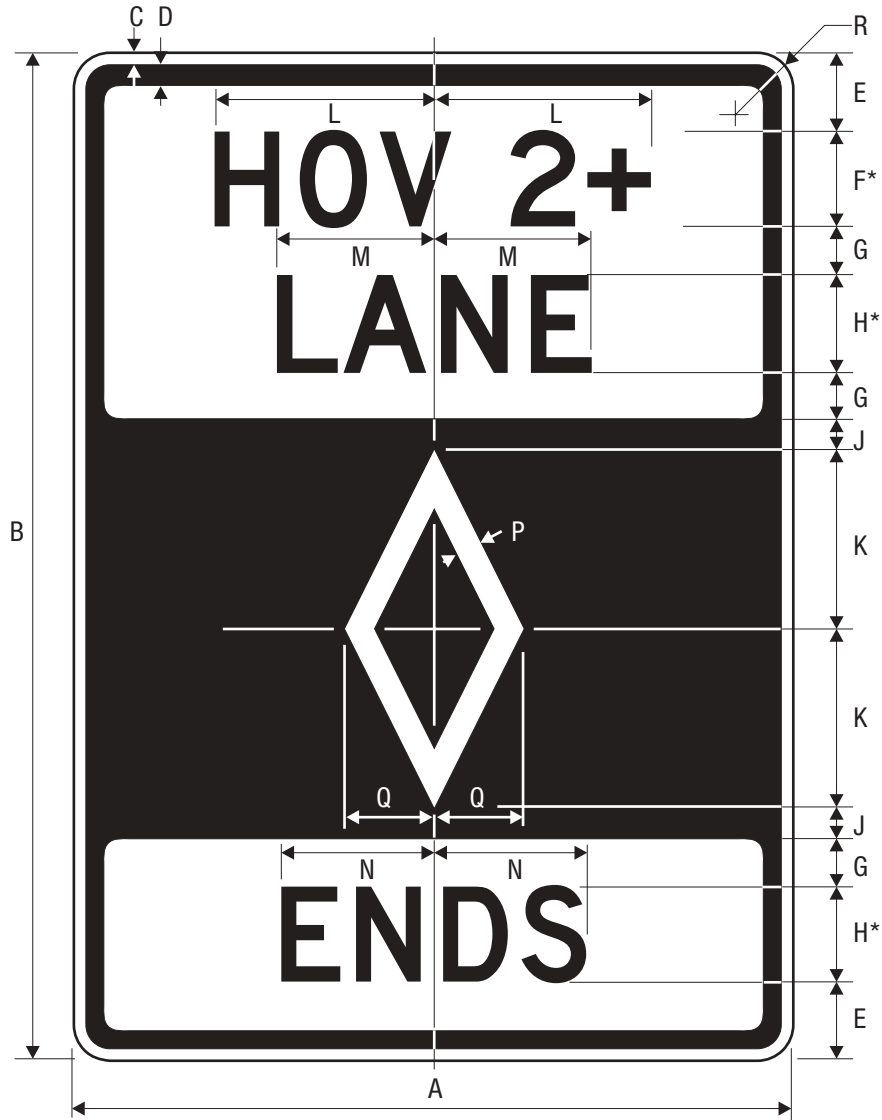

R3-12a

*Series 2000 Standard Alphabets.

A	B	C	D	E	F	G	H	J	K	L	M
30	42	.5	.75	3	4 D	2	4 D	1.5	7.5	9.247	6.464
36	60	.625	.875	4	6 D	3	6 D	2.5	10	13.870	9.707
48	84	.75	1.25	5	8 D	4	8 D	4	15	18.494	12.929

N	P	Q	R
6.464	1.125	3.75	1.875
9.707	1.5	5	2.25
12.929	2.25	7.5	3

COLORS: LEGEND — BLACK
SYMBOL — WHITE (RETROREFLECTIVE) ON BLACK
BACKGROUND — WHITE (RETROREFLECTIVE)