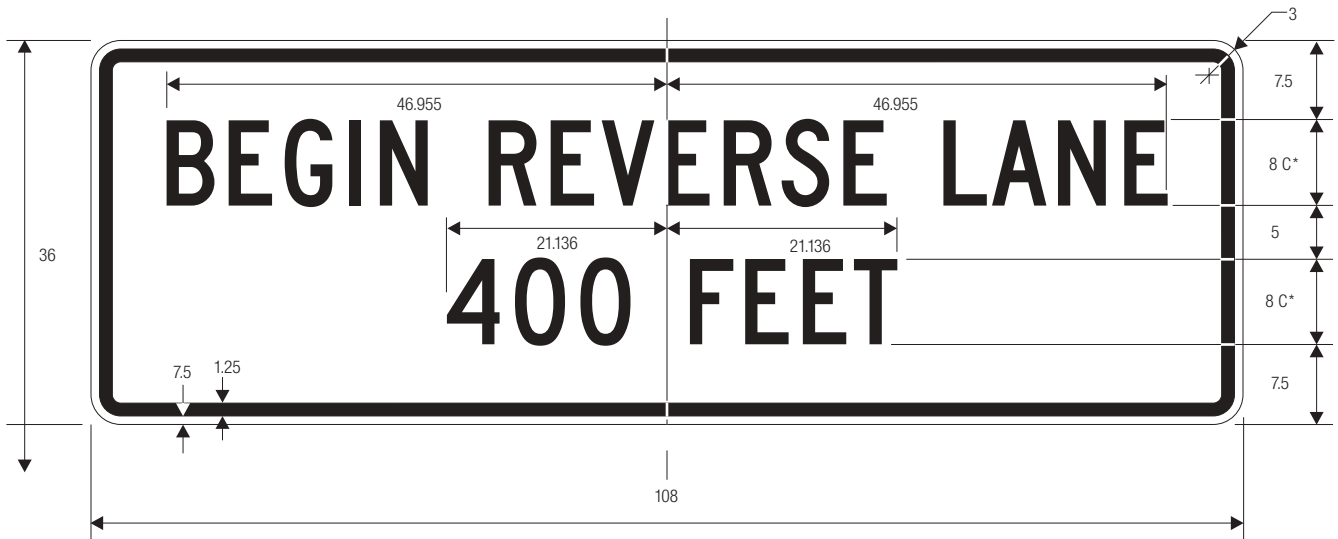

R3-9h

*Series 2000 Standard Alphabets.

COLORS: LEGEND — BLACK
BACKGROUND — WHITE (RETROREFLECTIVE)