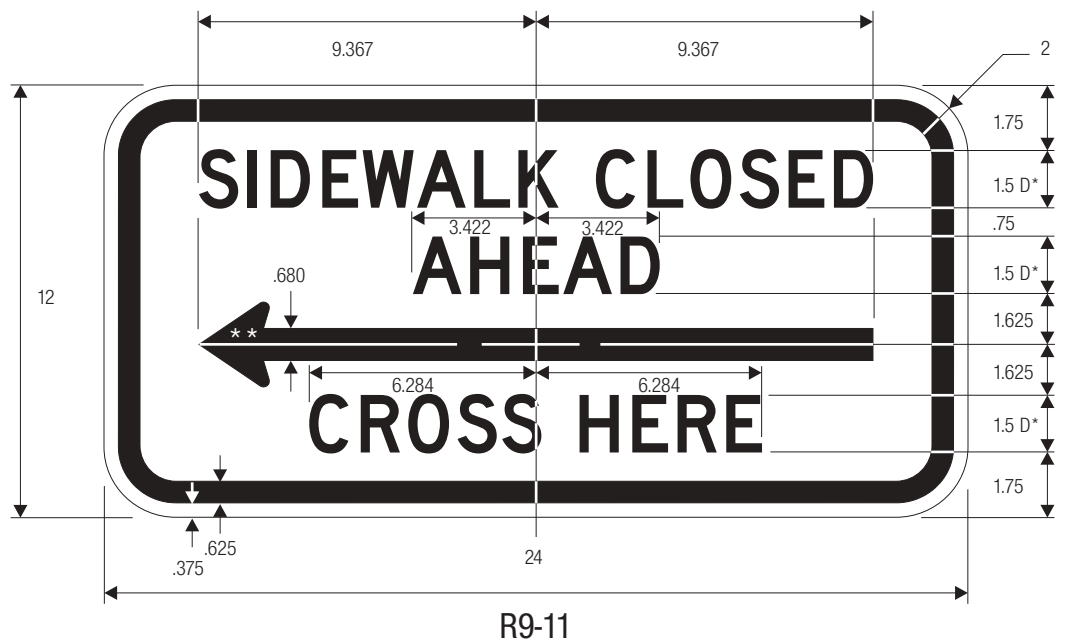

*Series 2000 Standard Alphabets.
**See page 6-2 for arrow design.

COLORS: LEGEND — BLACK
BACKGROUND — WHITE (RETROREFLECTIVE)