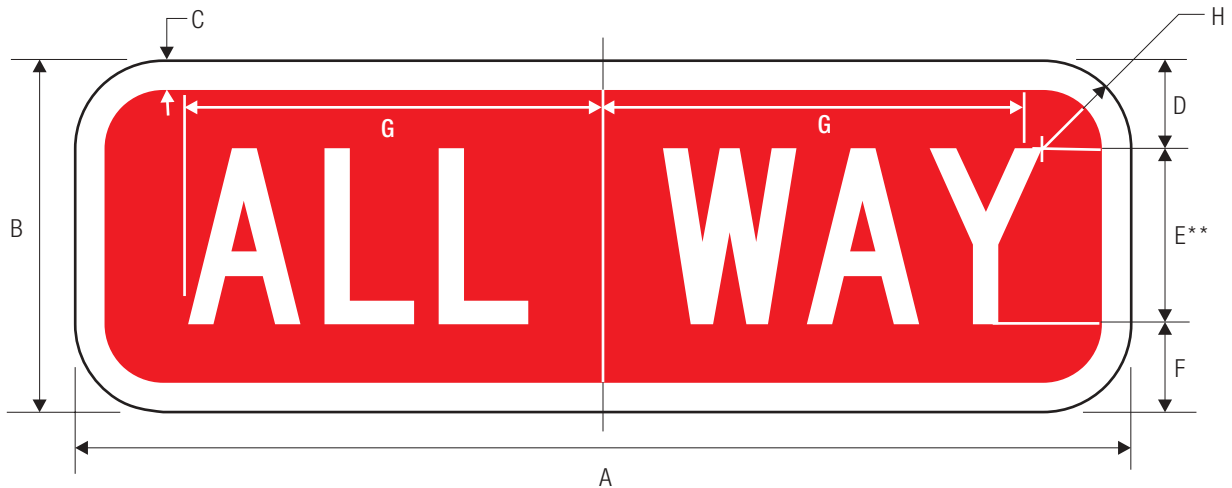

R1-2a

*Series2000 Standard Alphabets.

COLORS: LEGEND — BLACK
 BACKGROUND — WHITE (RETROREFLECTIVE)

R1-3

*Reduce spacing to fit.
 **Series2000 Standard Alphabets.

A	B	C	D	E	F	G	H	J	K	L
12	6	.5	1.5	3 C	1.5	4.875	2.75	.375	1.063	1.5
18	9	.5	2	5 C	2	8	4.313	.687	1.75	1.5
24	12	.5	3	6 C	3	9.562	5.188	.812	2.125	1.5