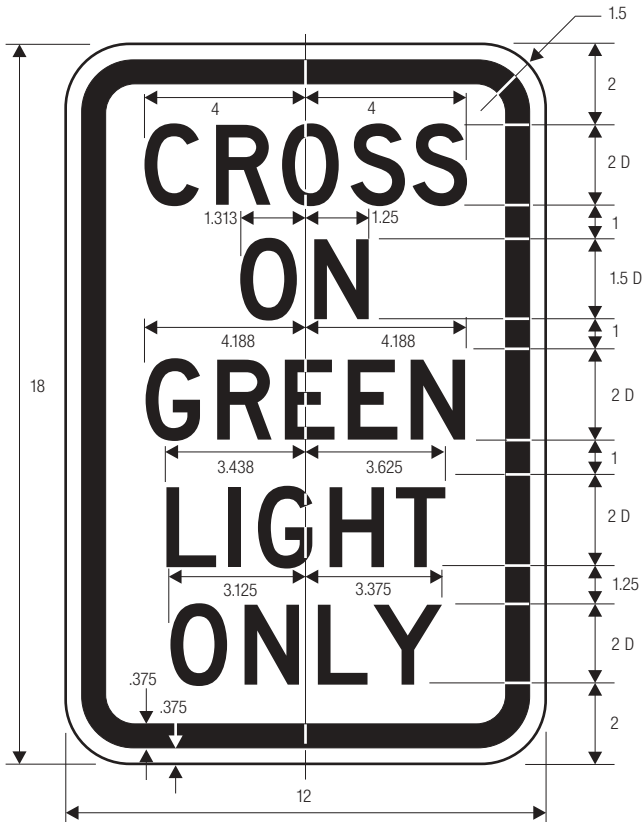

R10-1

COLORS: LEGEND — BLACK
BACKGROUND — WHITE (RETROREFLECTIVE)

*Reduce spacing to fit.
**See page 6-10 for symbol design.
***Series 2000 Standard Alphabets.

COLORS: LEGEND — BLACK
SYMBOL — WHITE (RETROREFLECTIVE) ON BLACK
BACKGROUND — WHITE (RETROREFLECTIVE)