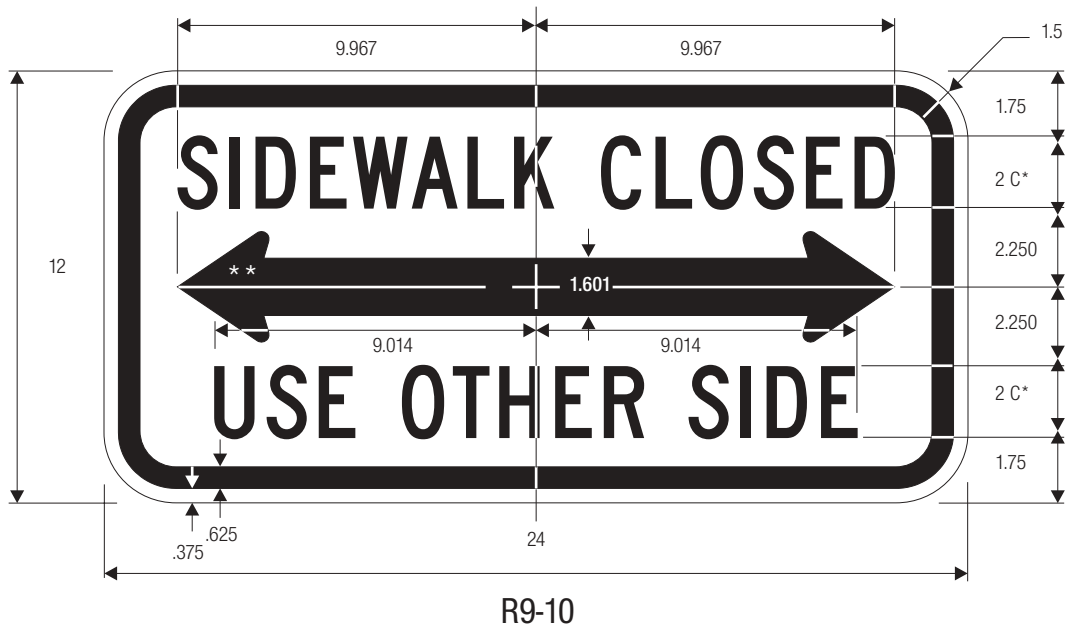

*Series 2000 Standard Alphabets.
**See page 6-2 for arrow design.

COLORS: LEGEND — BLACK
BACKGROUND — WHITE (RETROREFLECTIVE)