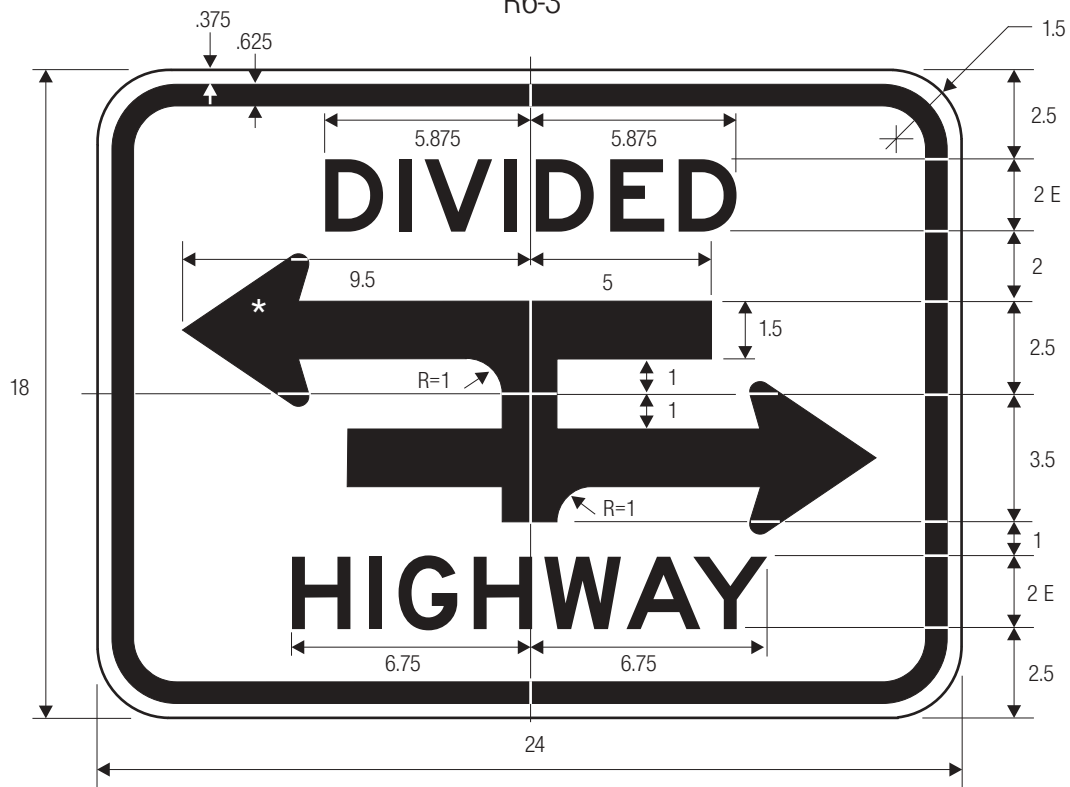

R6-3a

*See page 6-2 for arrow design

COLORS: LEGEND — BLACK
BACKGROUND — WHITE (RETROREFLECTIVE)