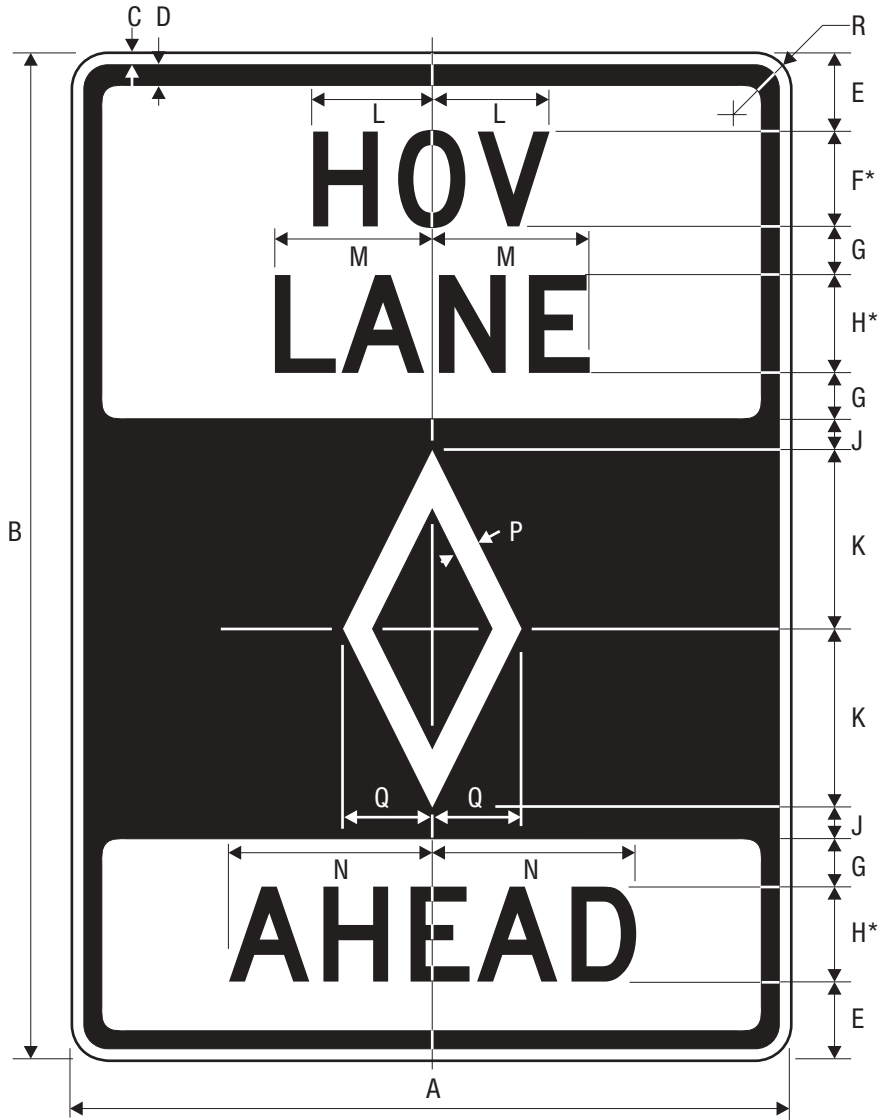

R3-12

*Series 2000 Standard Alphabets.

A	B	C	D	E	F	G	H	J	K	L	M
30	42	.5	.75	3	4 D	2	4 D	1.5	7.5	5	6.464
36	60	.625	.875	4	6 D	3	6 D	2.5	10	7.525	9.707
48	84	.75	1.25	5	8 D	4	8 D	4	15	10.027	12.929

N	P	Q	R
8.625	1.125	3.75	1.875
12.949	1.5	5	2.25
17.253	2.25	7.5	3

COLORS: LEGEND — BLACK
SYMBOL — WHITE (RETROREFLECTIVE) ON BLACK
BACKGROUND — WHITE (RETROREFLECTIVE)