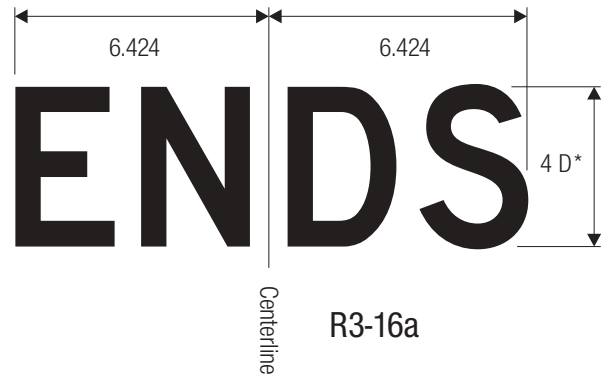

** Alternate legend

*Series 2000 Standard Alphabets.

COLORS: LEGEND — BLACK
BACKGROUND — WHITE (RETROREFLECTIVE)

R3-16a