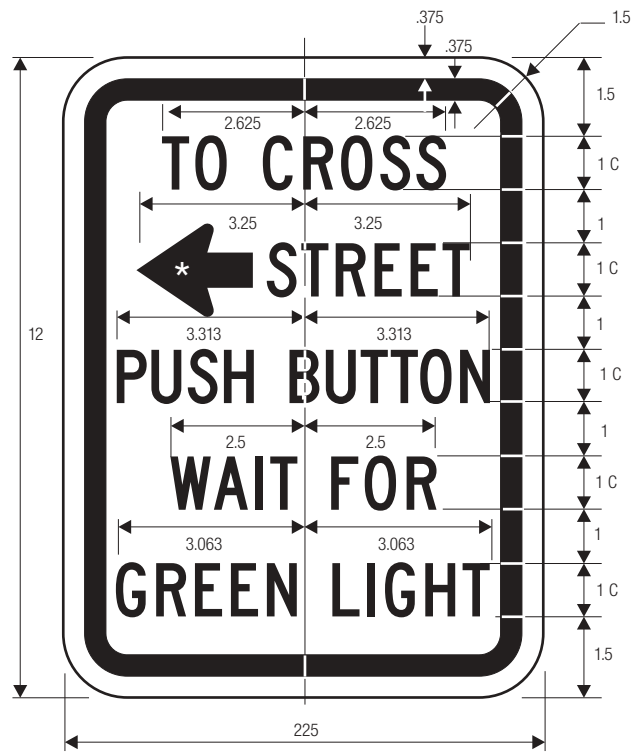

R10-3

R10-3a

R10-4

R10-4a

COLORS: LEGEND & SYMBOL – BLACK
 BACKGROUND – WHITE (RETROREFLECTIVE)

*See page 6-2 for arrow design

R10-3b

* See pages 6-8 and 6-10 for symbol designs.
 ** Series 2000 Standard Alphabets.