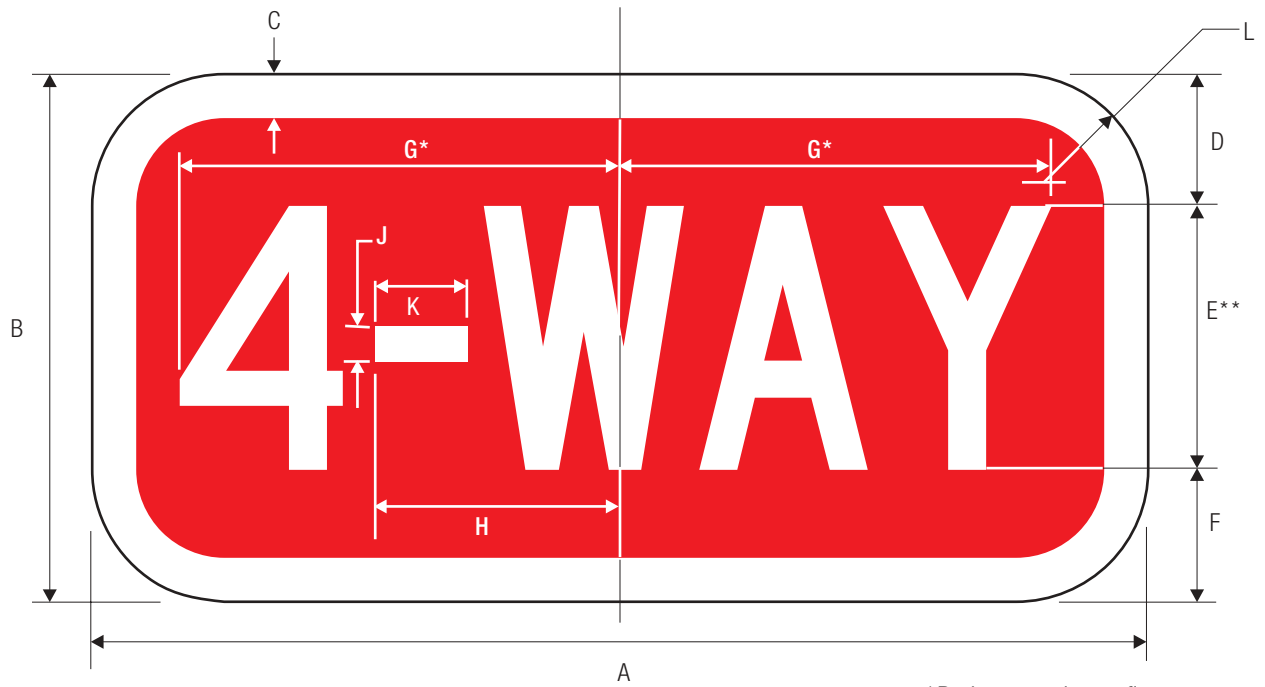

R1-3

*Reduce spacing to fit.
**Series2000 Standard Alphabets.

A	B	C	D	E	F	G	H	J	K	L
12	6	.5	1.5	3 C	1.5	4.875	2.75	.375	1.063	1.5
18	9	.5	2	5 C	2	8	4.313	.687	1.75	1.5
24	12	.5	3	6 C	3	9.562	5.188	.812	2.125	1.5