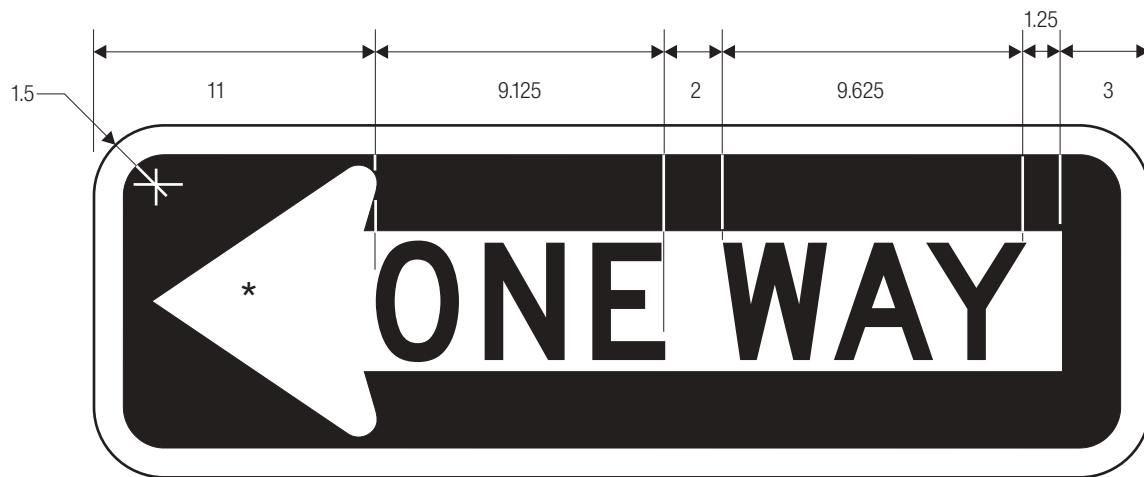

R6-1R

R6-1L

*See page 6-2 for arrow design.

COLORS: LEGEND — BLACK
 BACKGROUND — BLACK
 ARROW — WHITE (RETROREFLECTIVE)

R6-2R

*See page 6-2 for arrow design

A	B	C	D	E	F	G	H	J	K	L	M
18	24	.375	.625	2.5	5 D	1.5	4.5	5.5	6.25	6.313	6.563
24	30	.375	.625	3	6 D	1.875	6.063	7.063	7.25	7.5	7.875