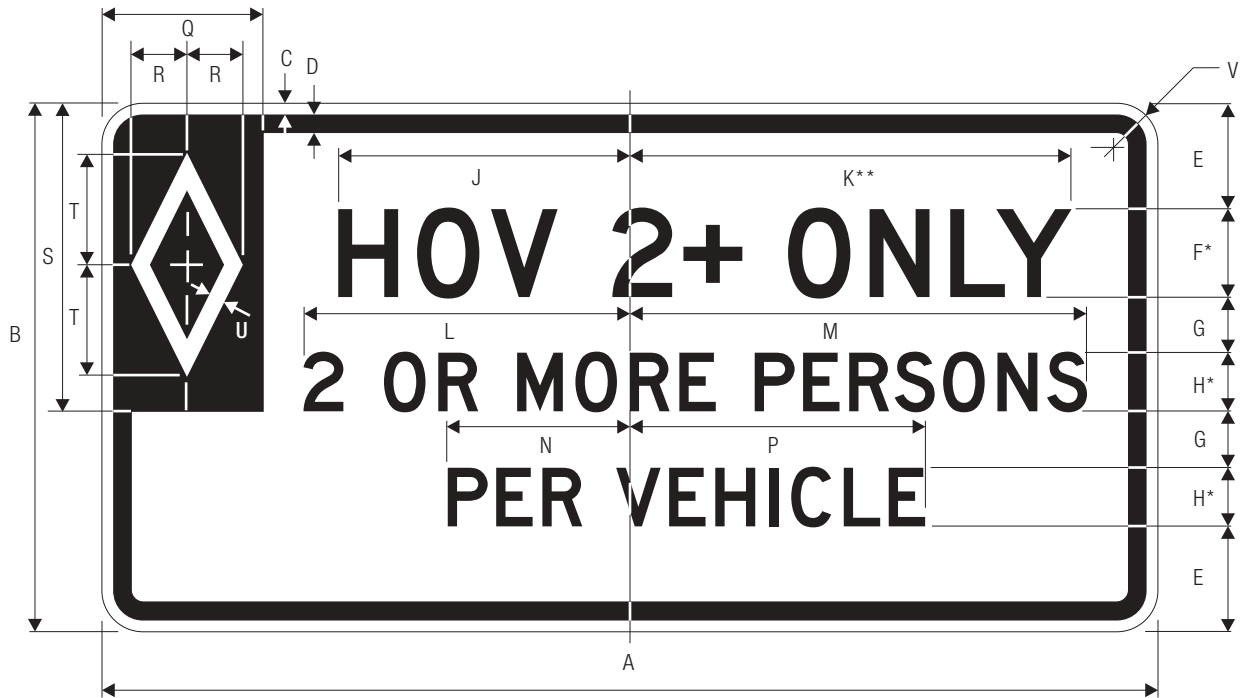

*Series 2000 Standard Alphabets.
**Reduce spacing to fit.

R3-13

A	B	C	D	E	F	G	H	J	K	L	M
72	36	.75	1.25	7.25	6 D	3.75	4 D	19.895	30.142	22.256	31.223
96	48	1	1.5	10	7 D	5.5	5 D	22.457	36.387	26.780	40.070
120	60	1	1.5	12	10 D	6	7 D	33.225	50.878	38.229	55.322

N	P	Q	R	S	T	U	V
12.409	20.175	11	3.813	20	7.625	1.188	3
13.690	27.020	14.688	5.063	27.5	10.188	1.625	3.75
20.215	36.787	18.375	6.375	35	12.75	2	3.75

COLORS: LEGEND – BLACK
BACKGROUND – WHITE (RETROREFLECTIVE)
SYMBOL – WHITE (RETROREFLECTIVE) ON BLACK