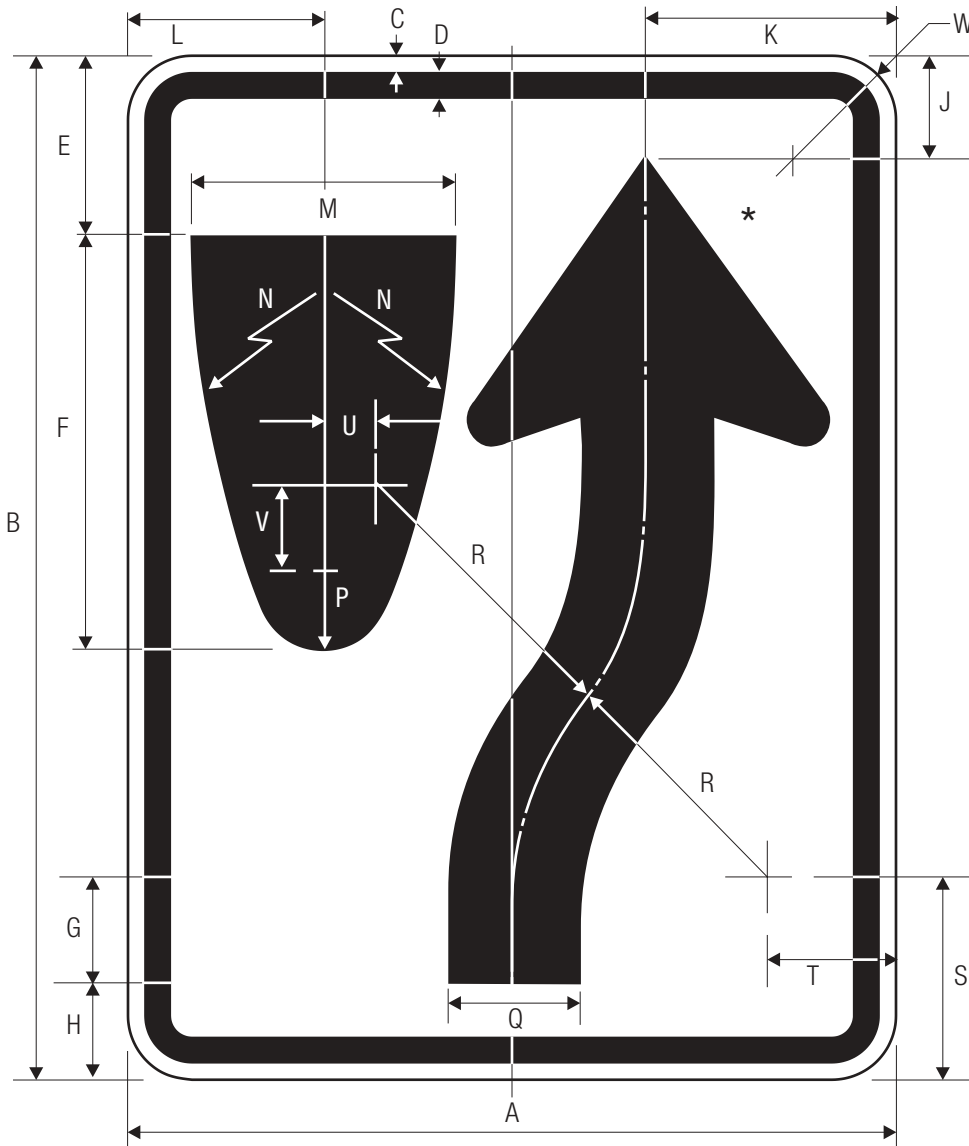

R4-7

*See page 6-2 for arrow design.

A	B	C	D	E	F	G	H	J	K	L	M
18	24	.375	.625	3.375	9.375	1.875	2.25	1.375	5.5	4.688	6
24	30	.375	.625	4.5	12.5	2.5	3	1.875	7.375	6.25	8
36	48	.625	.875	6.75	18.75	3.75	4.5	2.813	11.125	9.375	12
48	60	.75	1.25	9	25	5	6	3.75	14.813	12.5	16

N	P	Q	R	S	T	U	V	W
22.5	1.5	3	6.75	4.125	2.25	1.063	.438	1.5
30	2	4	9	5.5	3	1.375	2.813	1.5
45	3	6	13.5	8.25	4.5	2	2.75	2.25
60	4	8	18	11	6	2.688	5	3

LEGEND — BLACK
BACKGROUND — WHITE (RETROREFLECTIVE)