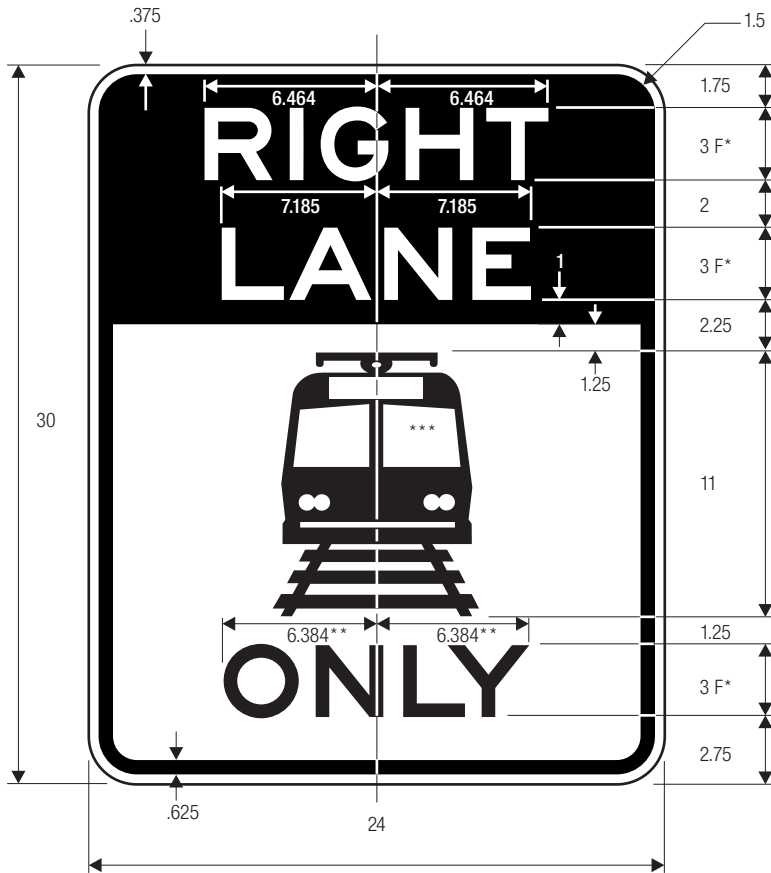

R15-4a

*Series 2000 Standard Alphabets.
**Reduce spacing to fit.
***See page 6-17 for symbol design.

TOP: LEGEND — WHITE (RETROREFLECTIVE)
BACKGROUND — BLACK

BOTTOM: SYMBOL — BLACK
LEGEND — BLACK
BACKGROUND — WHITE (RETROREFLECTIVE)