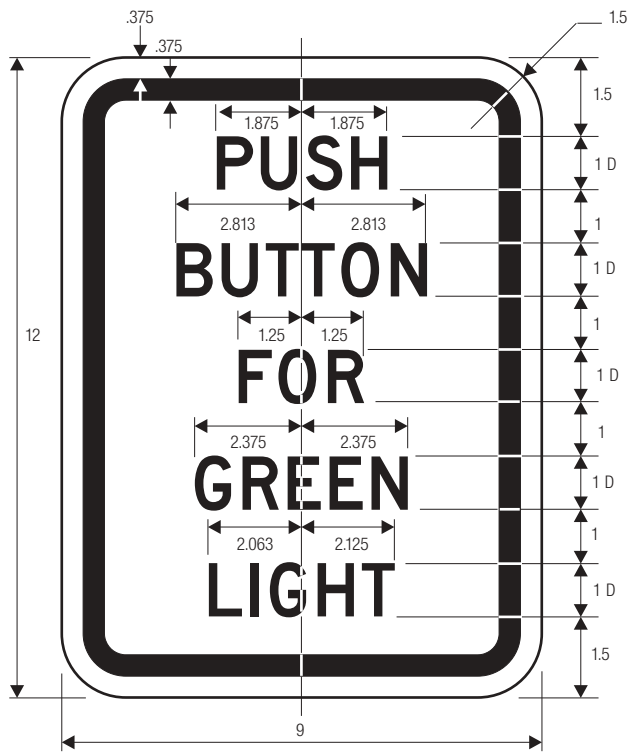

R10-3

COLORS: LEGEND & SYMBOL – BLACK
BACKGROUND – WHITE (RETROREFLECTIVE)

*See page 6-2 for arrow design