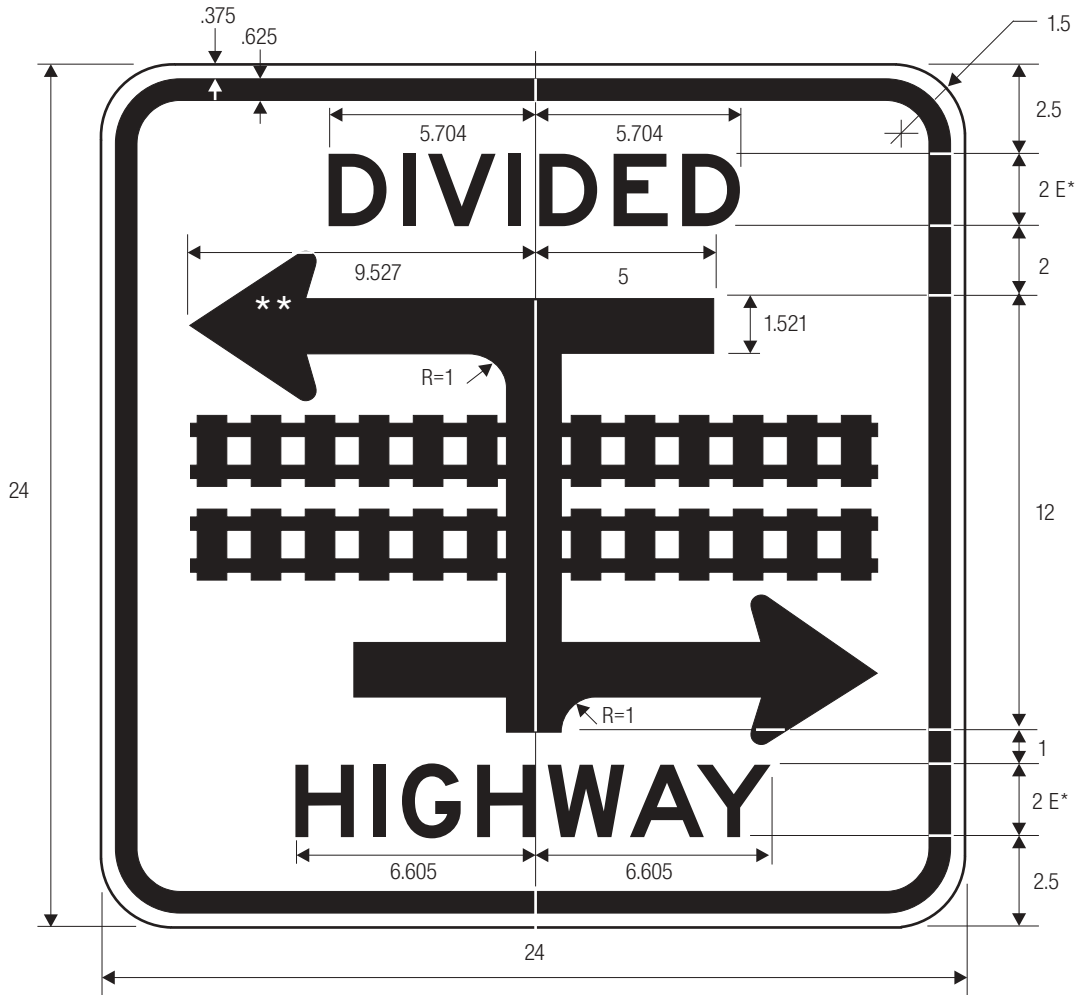

R15-5a

R15-6a

COLORS: LEGEND — BLACK
 BACKGROUND — WHITE (RETROREFLECTIVE)

R15-6

*See page 6-18 for symbol design.

COLORS: CIRCLE & DIAGONAL — RED (RETROREFLECTIVE)
 SYMBOL — BLACK
 BACKGROUND — WHITE (RETROREFLECTIVE)