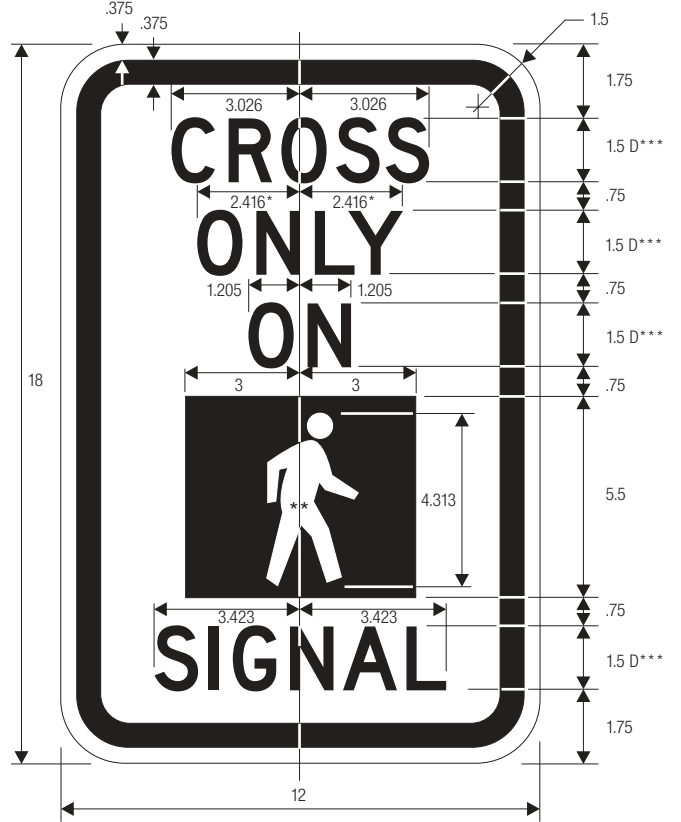

R10-2a

COLORS: LEGEND — BLACK
BACKGROUND — WHITE (RETROREFLECTIVE)

*Reduce spacing to fit.
**See page 6-10 for symbol design.
***Series 2000 Standard Alphabets.

COLORS: LEGEND — BLACK
SYMBOL — WHITE (RETROREFLECTIVE) ON BLACK
BACKGROUND — WHITE (RETROREFLECTIVE)