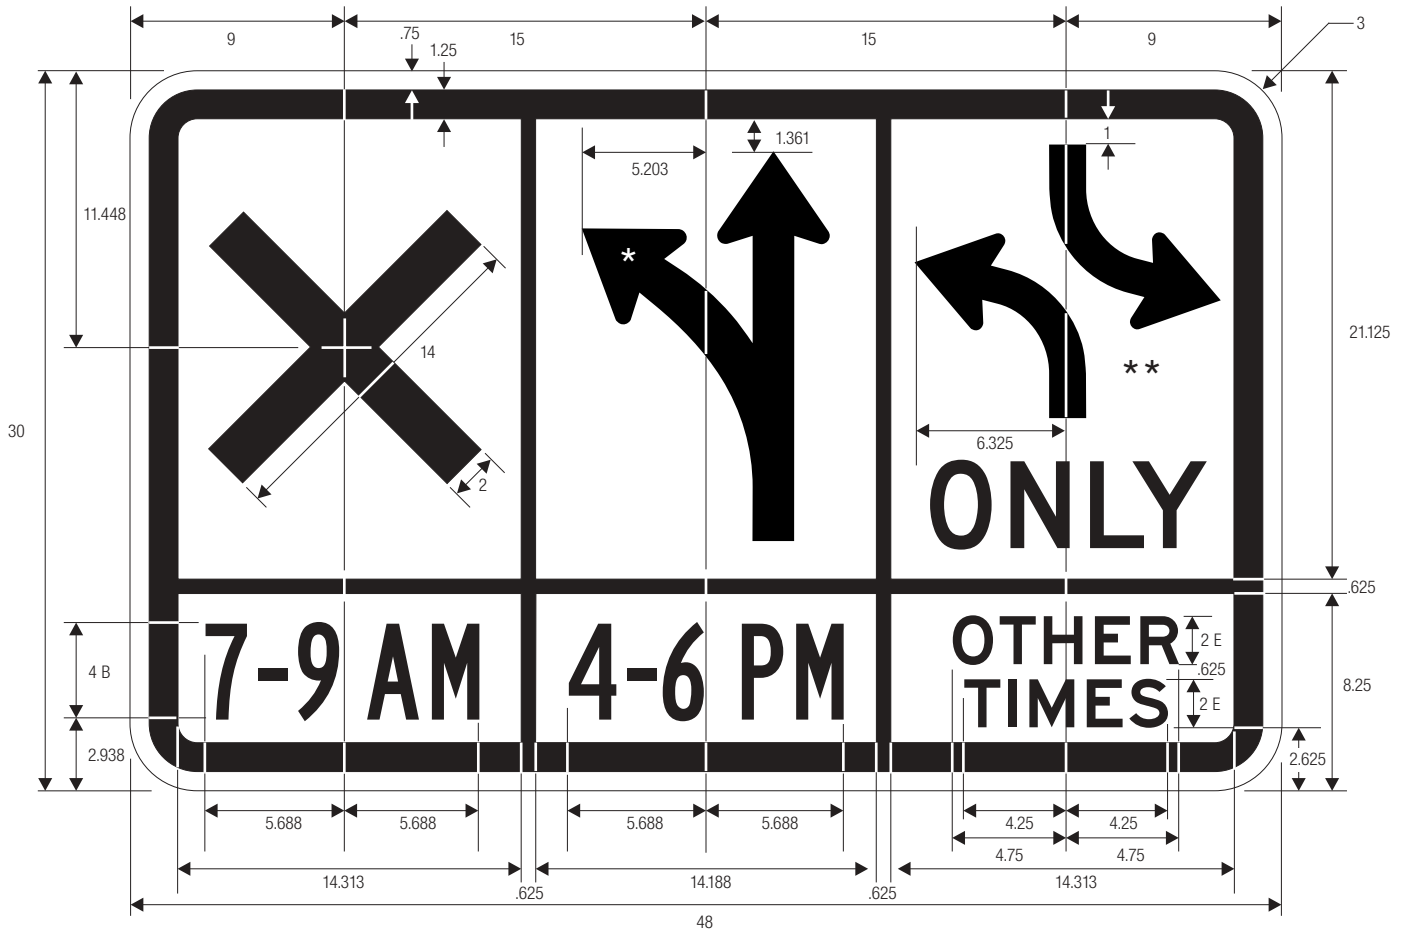

R3-9d

* Insert R3-8a, reduce 30% to fit.

** Insert R3-9a, reduce 40% to fit.

Use Series 2000 Standard Alphabets.

COLORS: LEGEND — BLACK
BACKGROUND — WHITE (RETROREFLECTIVE)