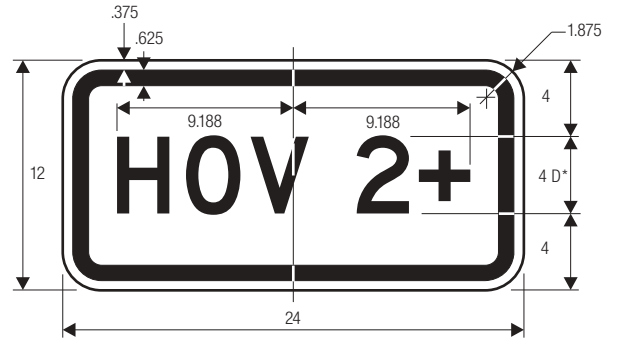

R3-5c

*Series 2000 Standard Alphabets.

COLORS: LEGEND — BLACK
BACKGROUND — WHITE (RETROREFLECTIVE)