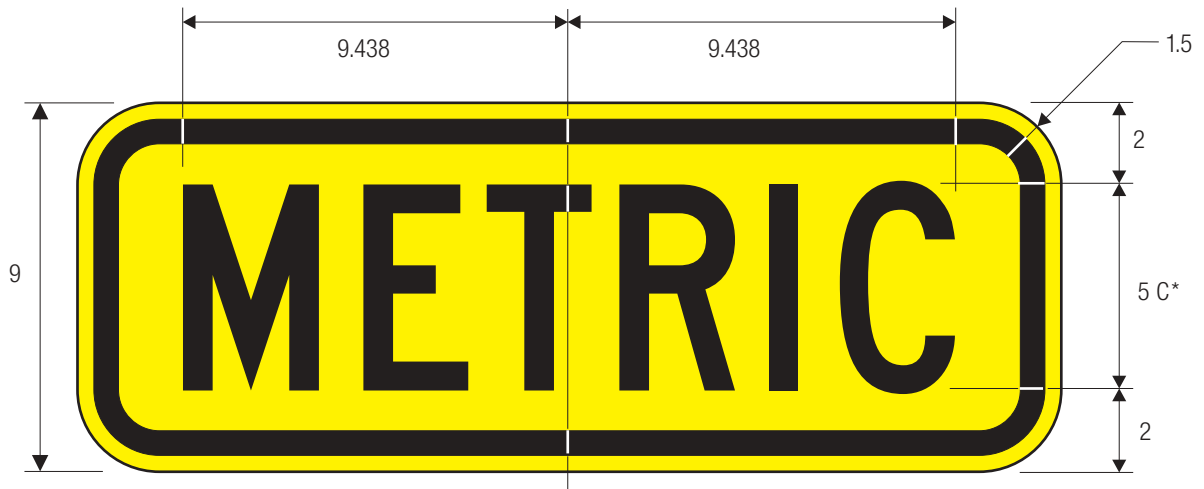

R2-6a

COLORS: LEGEND – BLACK
BACKGROUND – YELLOW (RETROREFLECTIVE)