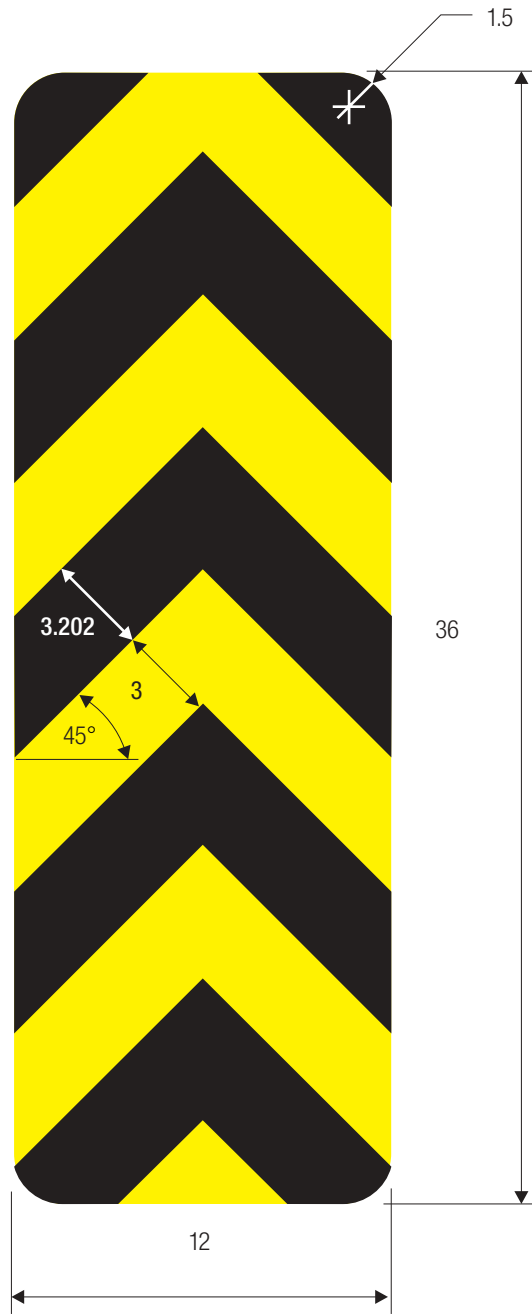

OM1-1

OM1-1 COLORS:

REFLECTORS — YELLOW (RETROREFLECTIVE)  
 BACKGROUND — YELLOW  
 BORDER — YELLOW (RETROREFLECTIVE)

OM1-2

OM1-2 COLORS:

REFLECTORS — YELLOW (RETROREFLECTIVE)  
 BACKGROUND — BLACK

OM1-3

OM1-3 COLORS:

SIGN PANEL — YELLOW (RETROREFLECTIVE)

OM2-1V

OM2-1H

OM2-2V

OM2-2H

OM2-1 COLORS:

REFLECTORS — YELLOW (RETROREFLECTIVE)  
 BACKGROUND — WHITE (RETROREFLECTIVE)

OM2-2 COLORS:

SIGN PANEL — YELLOW (RETROREFLECTIVE)

OM-3R

OM-3C

OM-3L

COLORS: STRIPES -BLACK  
BACKGROUND-YELLOW (RETROREFLECTIVE)

OM4-1

OM4-2

OM4-1 COLORS:

REFLECTORS — RED (RETROREFLECTIVE)  
 BACKGROUND — RED  
 BORDER — RED (RETROREFLECTIVE)

OM4-3

OM4-2 COLORS:

REFLECTORS — RED (RETROREFLECTIVE)  
 BACKGROUND — BLACK

OM4-3 COLORS:

SIGN PANEL — RED (RETROREFLECTIVE)