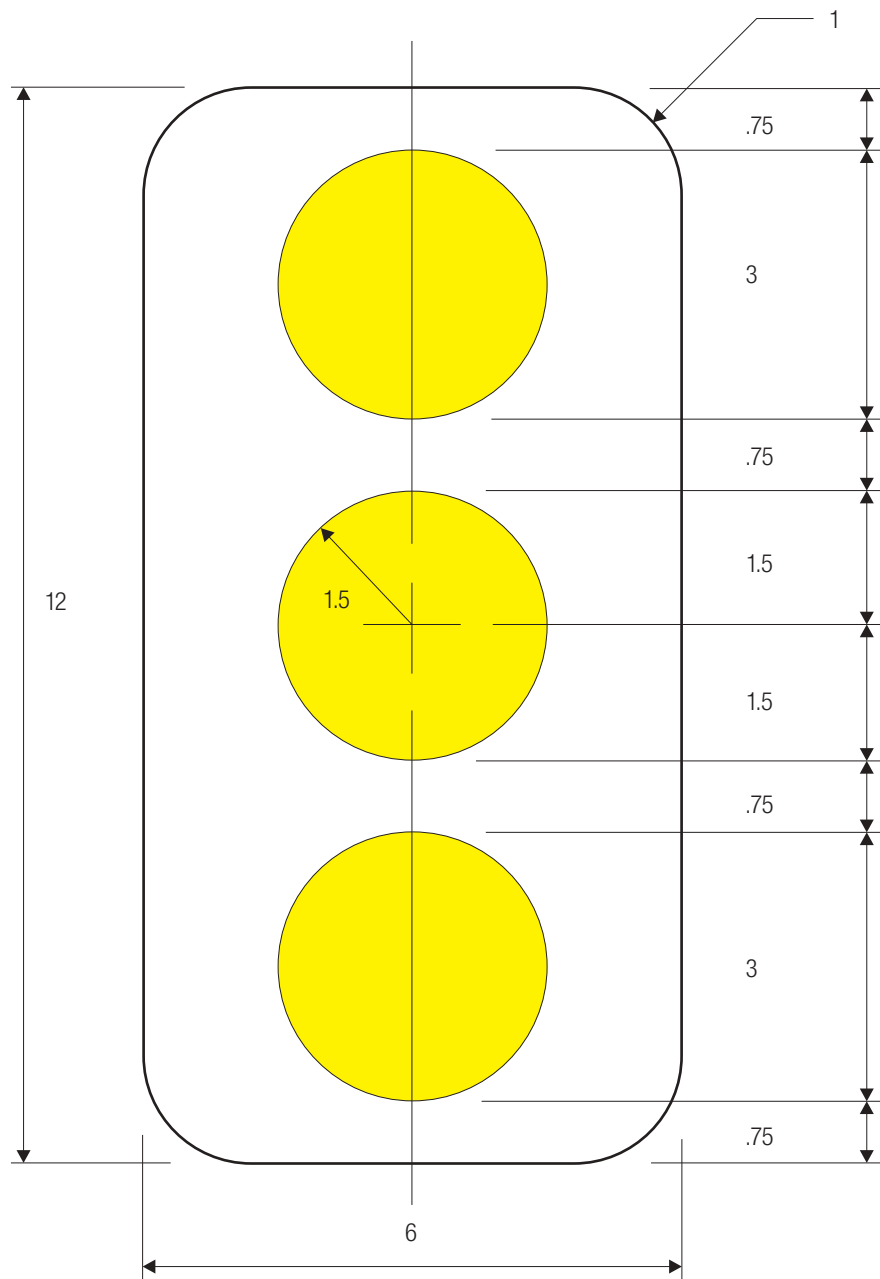

OM1-1

OM1-1 COLORS:

REFLECTORS — YELLOW (RETROREFLECTIVE)  
 BACKGROUND — YELLOW  
 BORDER — YELLOW (RETROREFLECTIVE)

OM1-2

OM1-2 COLORS:

REFLECTORS — YELLOW (RETROREFLECTIVE)  
 BACKGROUND — BLACK

OM1-3

OM1-3 COLORS:

SIGN PANEL — YELLOW (RETROREFLECTIVE)

OM2-1V

OM2-1H

OM2-2V

OM2-2H

OM2-1 COLORS:

REFLECTORS — YELLOW (RETROREFLECTIVE)  
 BACKGROUND — WHITE (RETROREFLECTIVE)

OM2-2 COLORS:

SIGN PANEL — YELLOW (RETROREFLECTIVE)

OM-3R

OM-3C

OM-3L

COLORS: STRIPES -BLACK  
BACKGROUND-YELLOW (RETROREFLECTIVE)

OM4-1

OM4-2

OM4-1 COLORS:

REFLECTORS — RED (RETROREFLECTIVE)  
 BACKGROUND — RED  
 BORDER — RED (RETROREFLECTIVE)

OM4-3

OM4-2 COLORS:

REFLECTORS — RED (RETROREFLECTIVE)  
 BACKGROUND — BLACK

OM4-3 COLORS:

SIGN PANEL — RED (RETROREFLECTIVE)