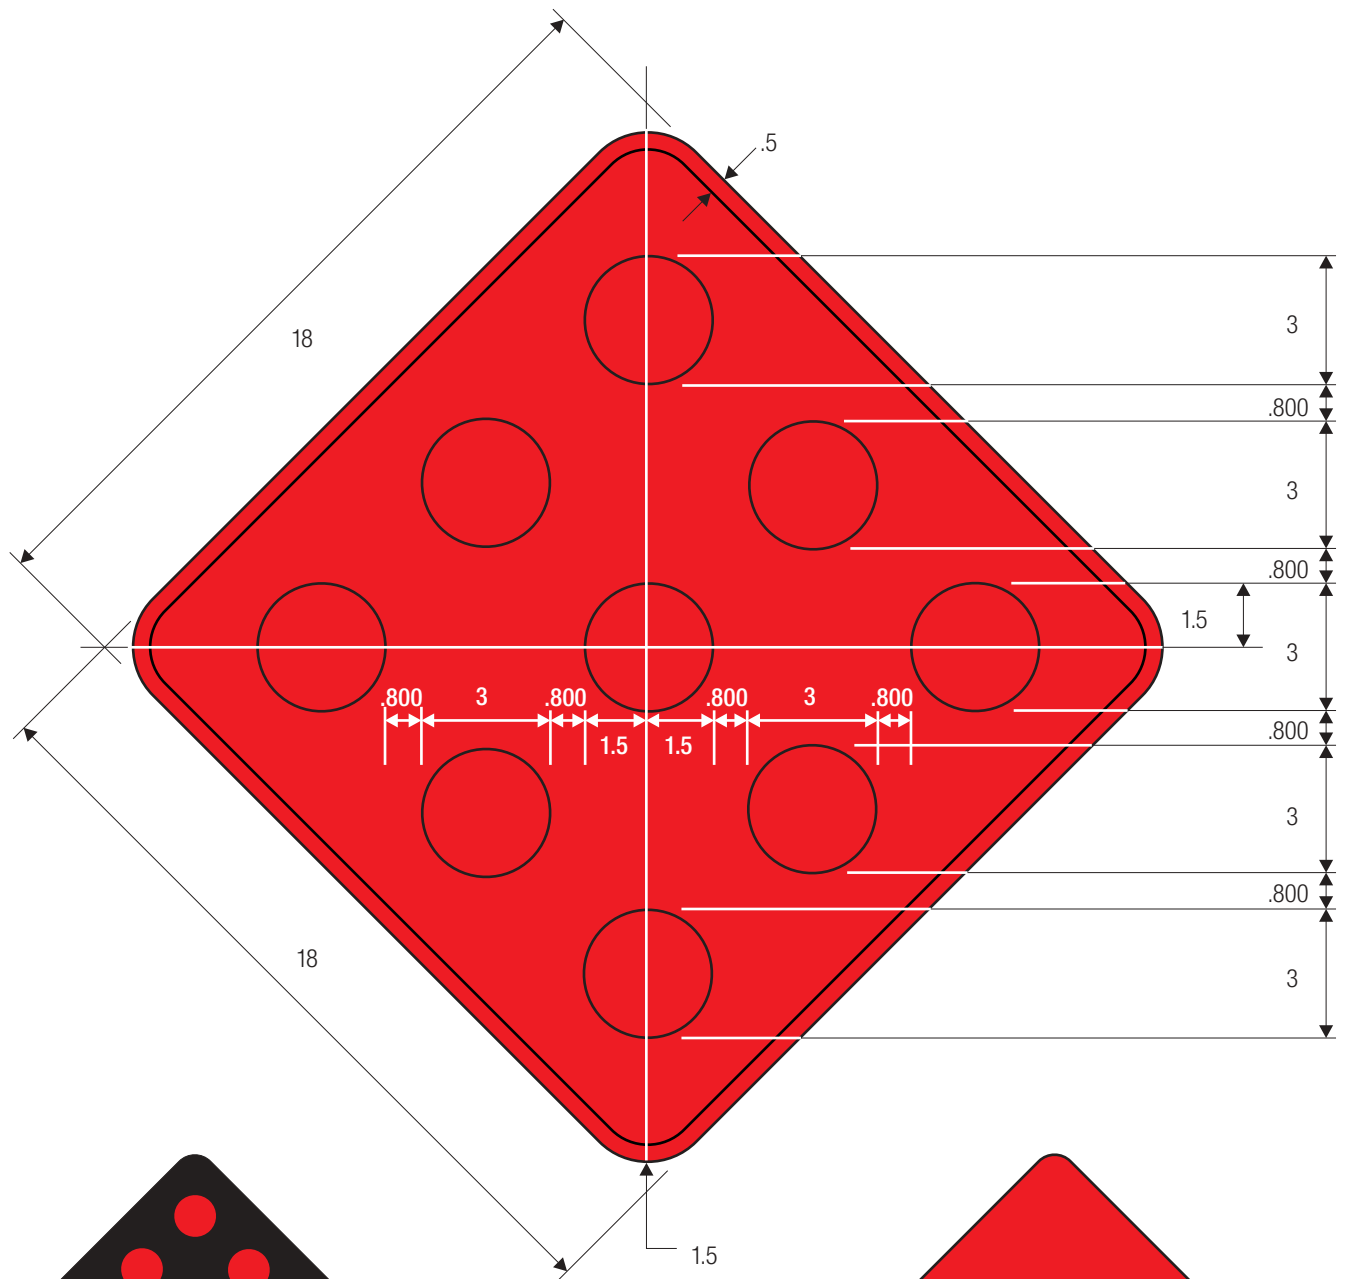

SIGN PANEL — YELLOW (RETROREFLECTIVE)

OM-3R

OM-3C

OM-3L

COLORS: STRIPES -BLACK  
BACKGROUND-YELLOW (RETROREFLECTIVE)

OM4-1

OM4-2

OM4-1 COLORS:

REFLECTORS — RED (RETROREFLECTIVE)  
 BACKGROUND — RED  
 BORDER — RED (RETROREFLECTIVE)

OM4-3

OM4-2 COLORS:

REFLECTORS — RED (RETROREFLECTIVE)  
 BACKGROUND — BLACK

OM4-3 COLORS:

SIGN PANEL — RED (RETROREFLECTIVE)