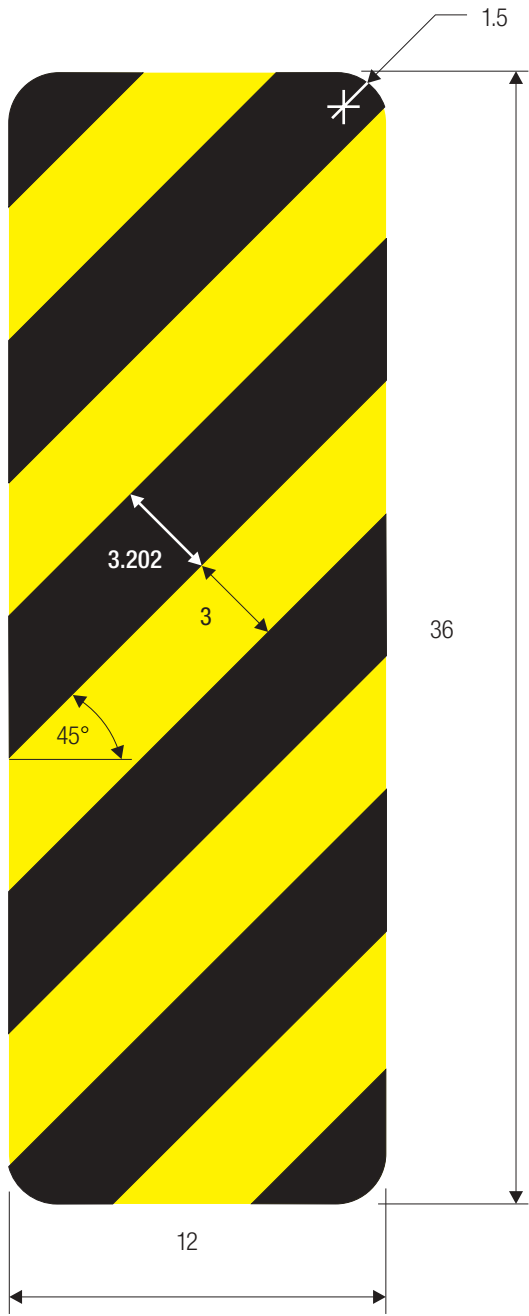

OM1-1

OM1-1 COLORS:

REFLECTORS — YELLOW (RETROREFLECTIVE)  
 BACKGROUND — YELLOW  
 BORDER — YELLOW (RETROREFLECTIVE)

OM1-2

OM1-2 COLORS:

REFLECTORS — YELLOW (RETROREFLECTIVE)  
 BACKGROUND — BLACK

OM1-3

OM1-3 COLORS:

SIGN PANEL — YELLOW (RETROREFLECTIVE)

OM2-1V

OM2-1H

OM2-2V

OM2-2H

OM2-1 COLORS:

REFLECTORS — YELLOW (RETROREFLECTIVE)  
 BACKGROUND — WHITE (RETROREFLECTIVE)

OM2-2 COLORS:

SIGN PANEL — YELLOW (RETROREFLECTIVE)

OM-3R

OM-3C

OM-3L

COLORS: STRIPES -BLACK  
BACKGROUND-YELLOW (RETROREFLECTIVE)

OM4-1

OM4-2

OM4-1 COLORS:

REFLECTORS — RED (RETROREFLECTIVE)  
 BACKGROUND — RED  
 BORDER — RED (RETROREFLECTIVE)

OM4-3

OM4-2 COLORS:

REFLECTORS — RED (RETROREFLECTIVE)  
 BACKGROUND — BLACK

OM4-3 COLORS:

SIGN PANEL — RED (RETROREFLECTIVE)