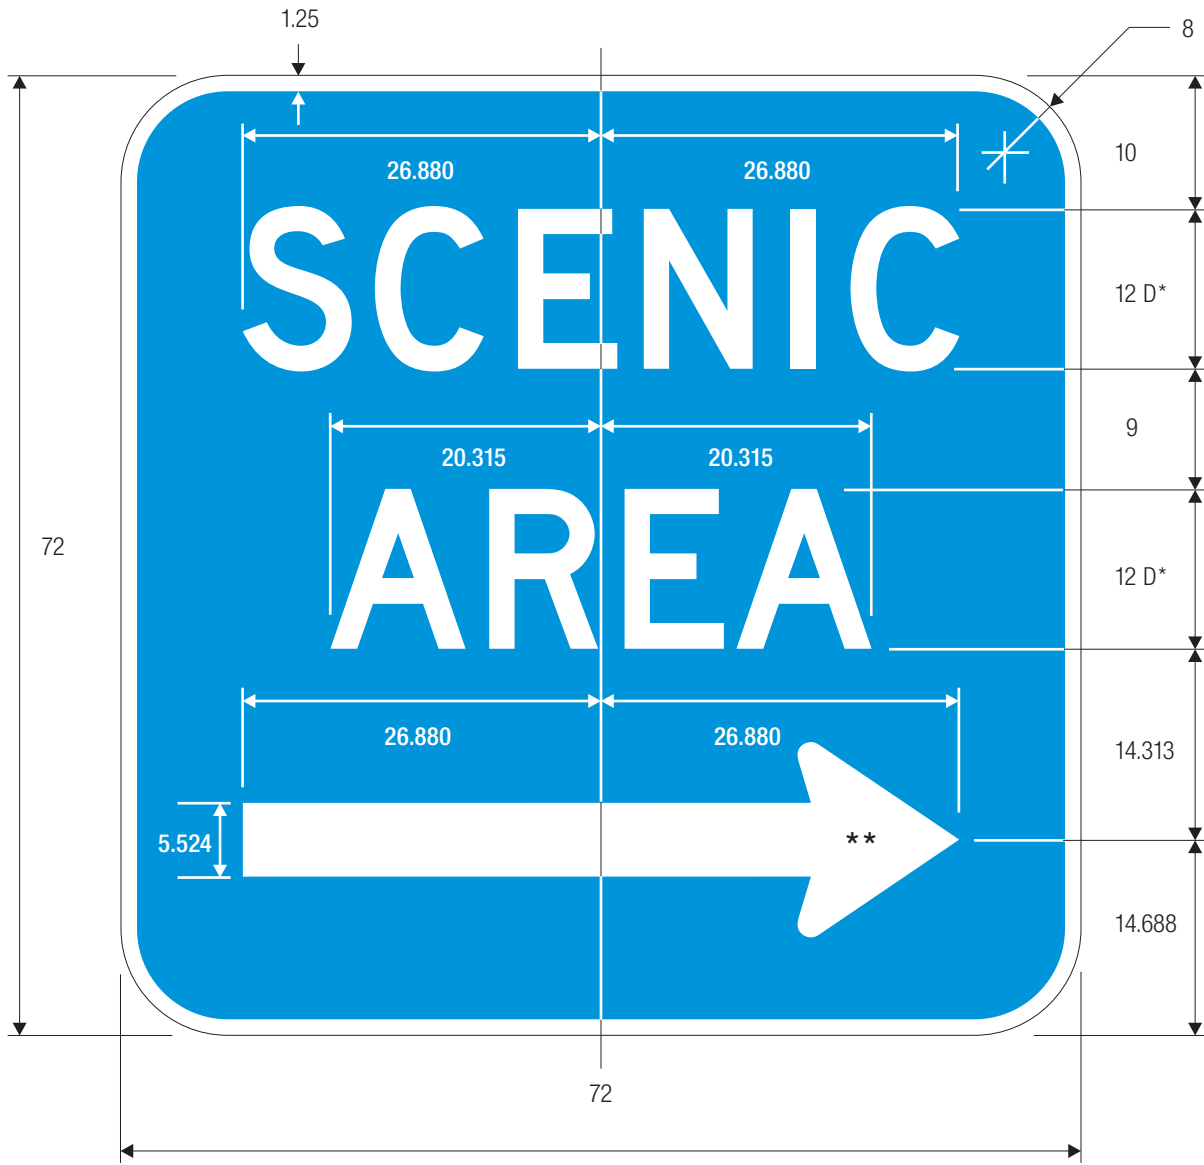

D6-1

*Series 2000 Standard Alphabets.
**See page 6-2 for symbol design.

COLORS: LEGEND & ARROW – WHITE (RETROREFLECTIVE)
BACKGROUND – BLUE (RETROREFLECTIVE)