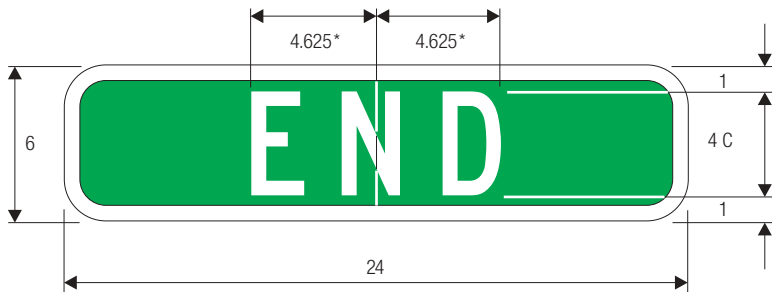

M4-7 *Reduce spacing 40%.

A	B	C	D	E	F	G	H	J
24	12	.375	.625	4	4 B	9.5	9.625	1.5
30	15	.375	.625	5	5 B	11.875	12.063	1.5

COLORS: LEGEND —BLACK
 BACKGROUND —WHITE (RETROREFLECTIVE)

M4-11

M4-11

M4-12

M4-12

M4-13