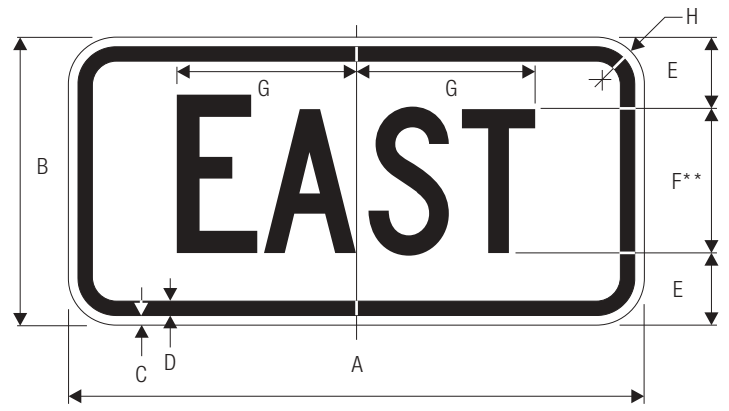

M3-2

A	B	C	D
24	12	.375	.625
30	15	.5	.75
E	F	G	H
3	6 C	7.445	1.5
3.5	8 C	9.947	1.875

*Reduce to fit for 30" size.
**Make first letter 10% larger.

COLORS: LEGEND —BLACK
BACKGROUND —WHITE (RETROREFLECTIVE)