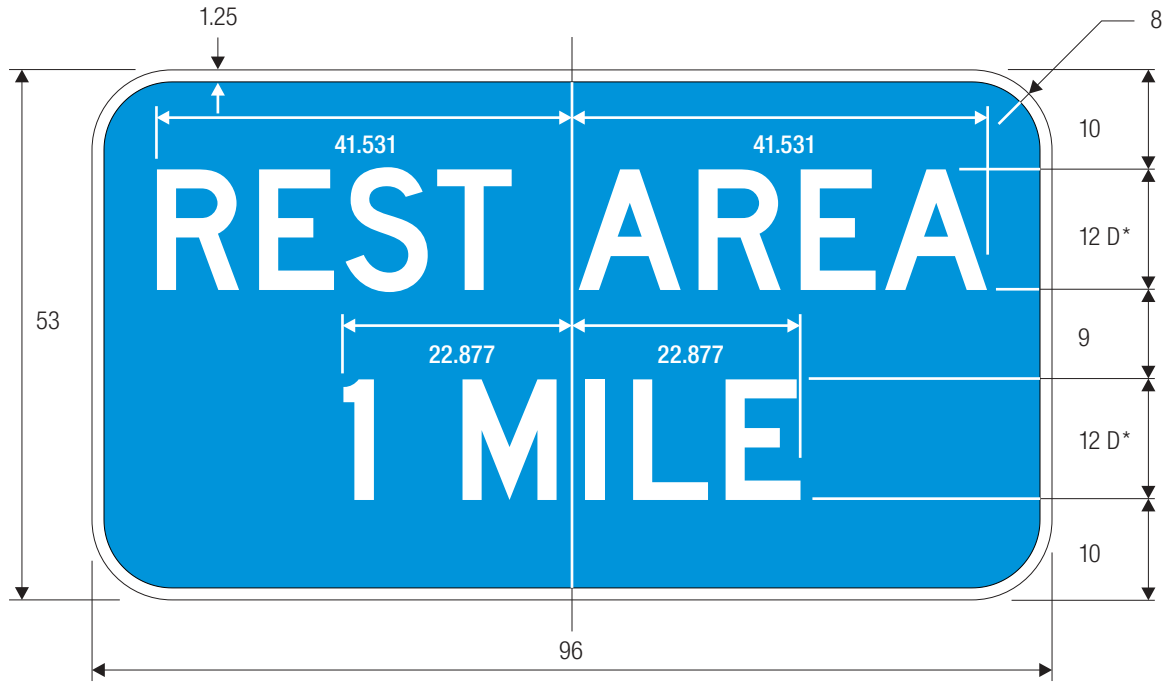

D5-1

*Series 2000 Standard Alphabets.
**See page 6-2 for symbol design.

COLORS: LEGEND & ARROW – WHITE (RETROREFLECTIVE)
BACKGROUND – BLUE (RETROREFLECTIVE)