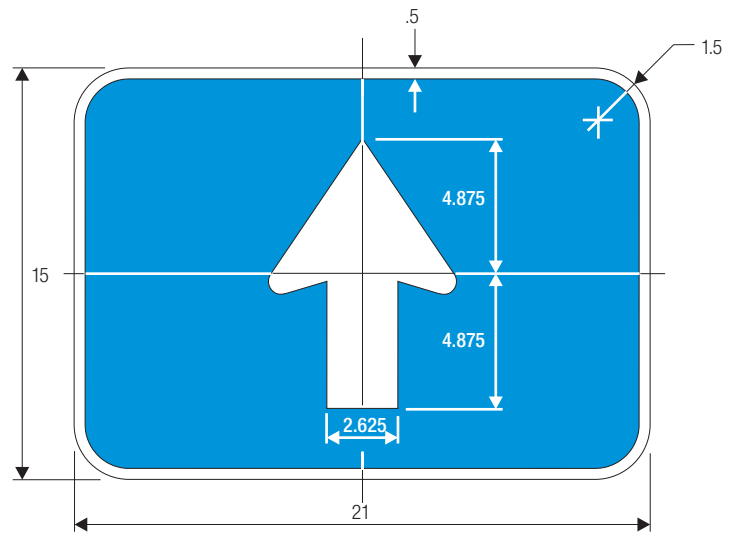

M6-3 (Interstate)