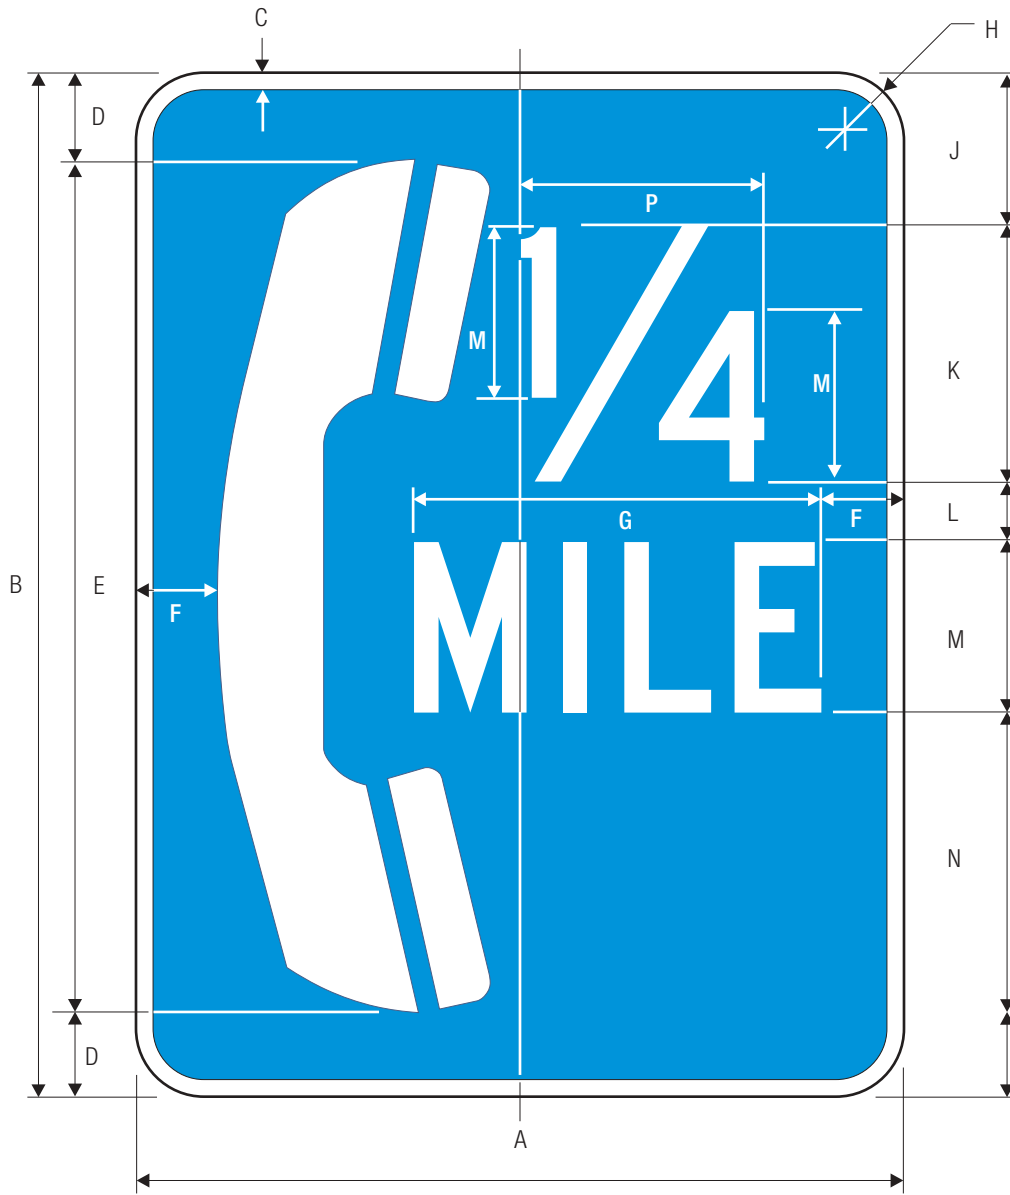

D9-1b

*See symbol on page 6-42

A	B	C	D	E	F	G	H	J	K	L	M
18	24	.5	2	20	1	9.5	1.5	3.75	6	1.5	4 C
24	30	.625	2.5	25	1.5	11.875	1.5	4.5	7.5	2	5 C
30	36	.75	3	30	2	14.25	1.875	5	9	2.5	6 C

N	P
8.75	8
11	10
13.5	12

COLORS: LEGEND — WHITE (RETROREFLECTIVE)
BACKGROUND — BLUE (RETROREFLECTIVE)
SYMBOL — WHITE (RETROREFLECTIVE)