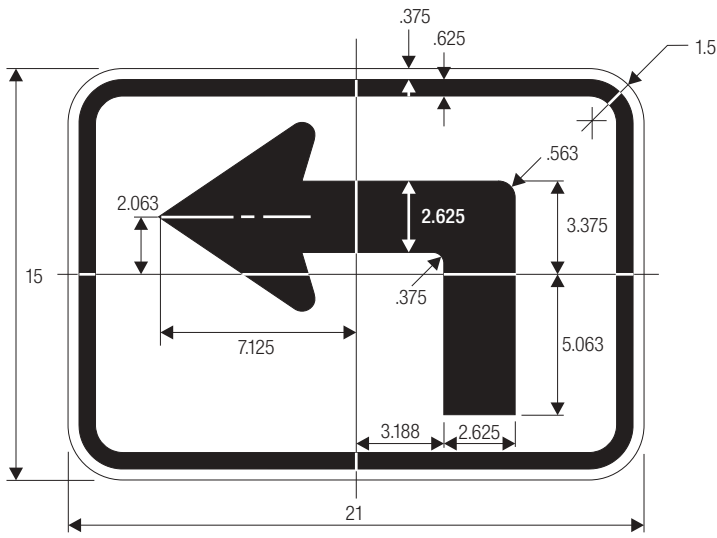

M5-1

COLORS: LEGEND —BLACK
BACKGROUND —WHITE (RETROREFLECTIVE)

COLORS: LEGEND —WHITE (RETROREFLECTIVE)
BACKGROUND —BLUE (RETROREFLECTIVE)