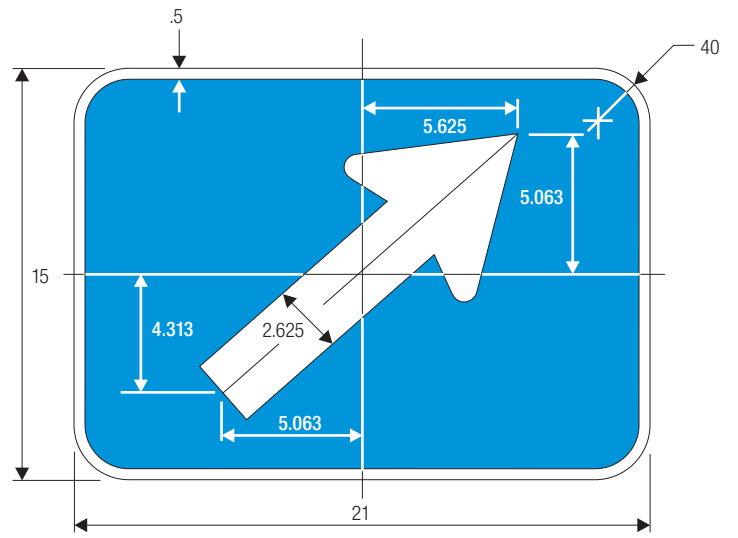

M6-2 (Interstate)