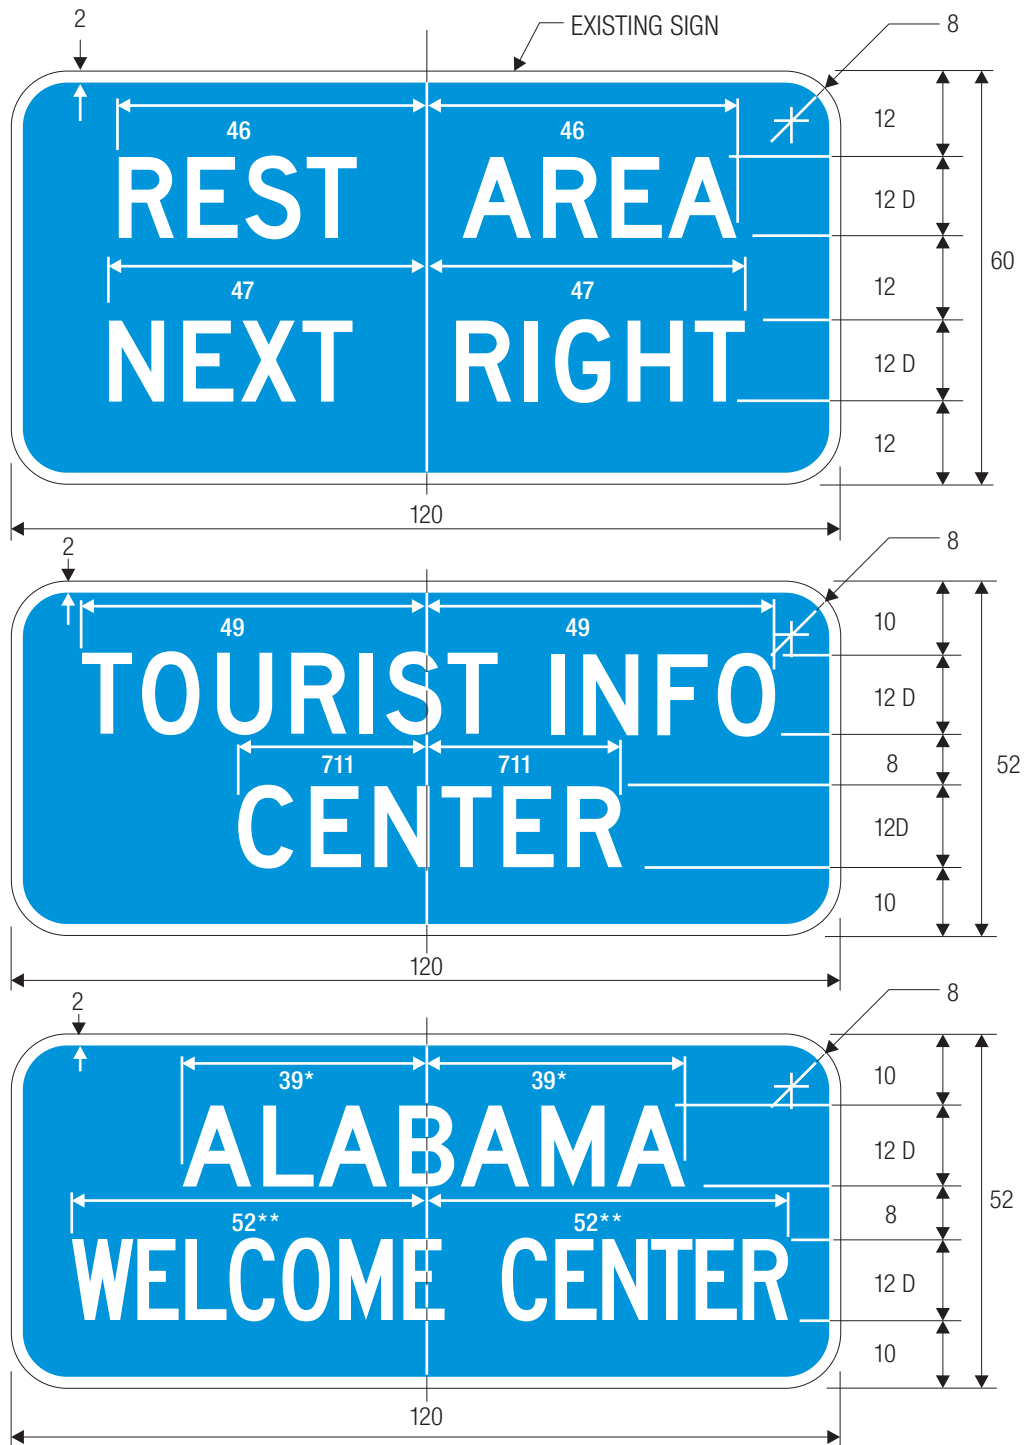

*Optically center other State names
**Reduce spacing to fit

**SUPPLEMENTAL TOURIST INFORMATION-WELCOME CENTER SIGNS
(FOR USE WITH EXISTING ALTERNATIVE EXIT DIRECTION REST AREA SIGN)**

COLORS: LEGEND — WHITE (RETROREFLECTIVE)
BACKGROUND — BLUE (RETROREFLECTIVE)