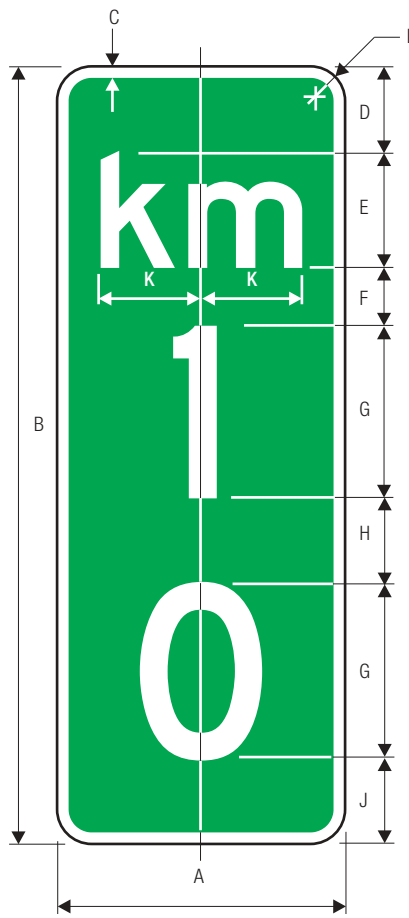

D10-2

A	B	C	D
10	27	.5	3
12	36	.5	3

E	F	G	H
4 D	2	6 D	3
4 D	3	10 D	3

J	K	L	M
3	3.502	1.5	3.922
3	3.502	1.5	3.922