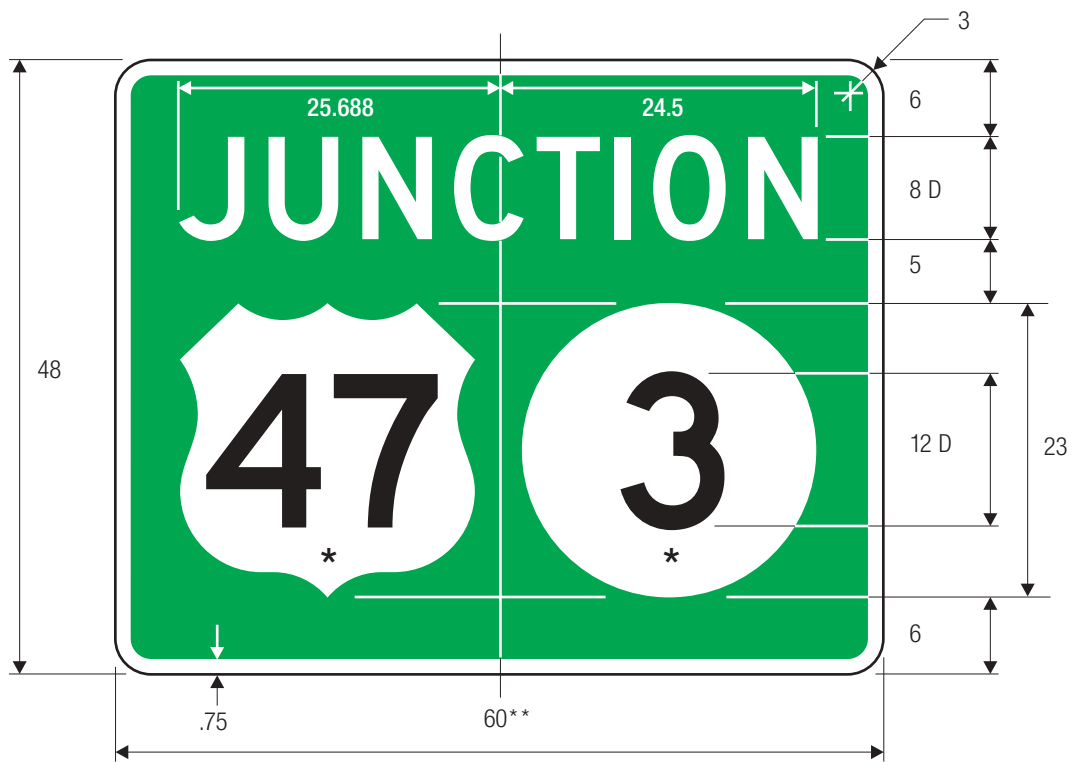

COLORS: LEGEND — WHITE (RETROREFLECTIVE)
 BACKGROUND — BLUE (RETROREFLECTIVE)

M2-1

COLORS: LEGEND — BLACK
BACKGROUND — WHITE (RETROREFLECTIVE)

M2-1 (Interstate)

COLORS: LEGEND — WHITE (RETROREFLECTIVE)
BACKGROUND — BLUE (RETROREFLECTIVE)