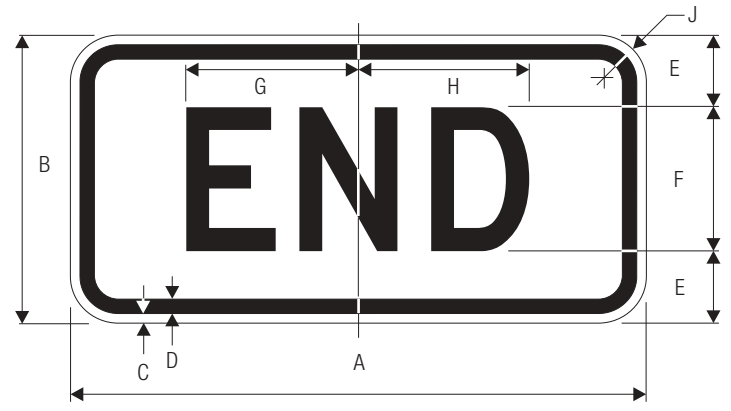

M4-3

A	B	C	D	
24	12	.375	.625	
30	15	.375	.625	
E	F	G	H	J
3.5	5 B	9.313	9.563	1.5
4	7 B	12.375	12.75	1.5

*Reduce spacing 40%.

COLORS: LEGEND —BLACK
 BACKGROUND —WHITE (RETROREFLECTIVE)

M4-4

A	B	C	D
24	12	.375	.625
30	15	.375	.625
E	F	G	H
3	6 C	9.875	1.5
3.5	8 C	12.25	1.5