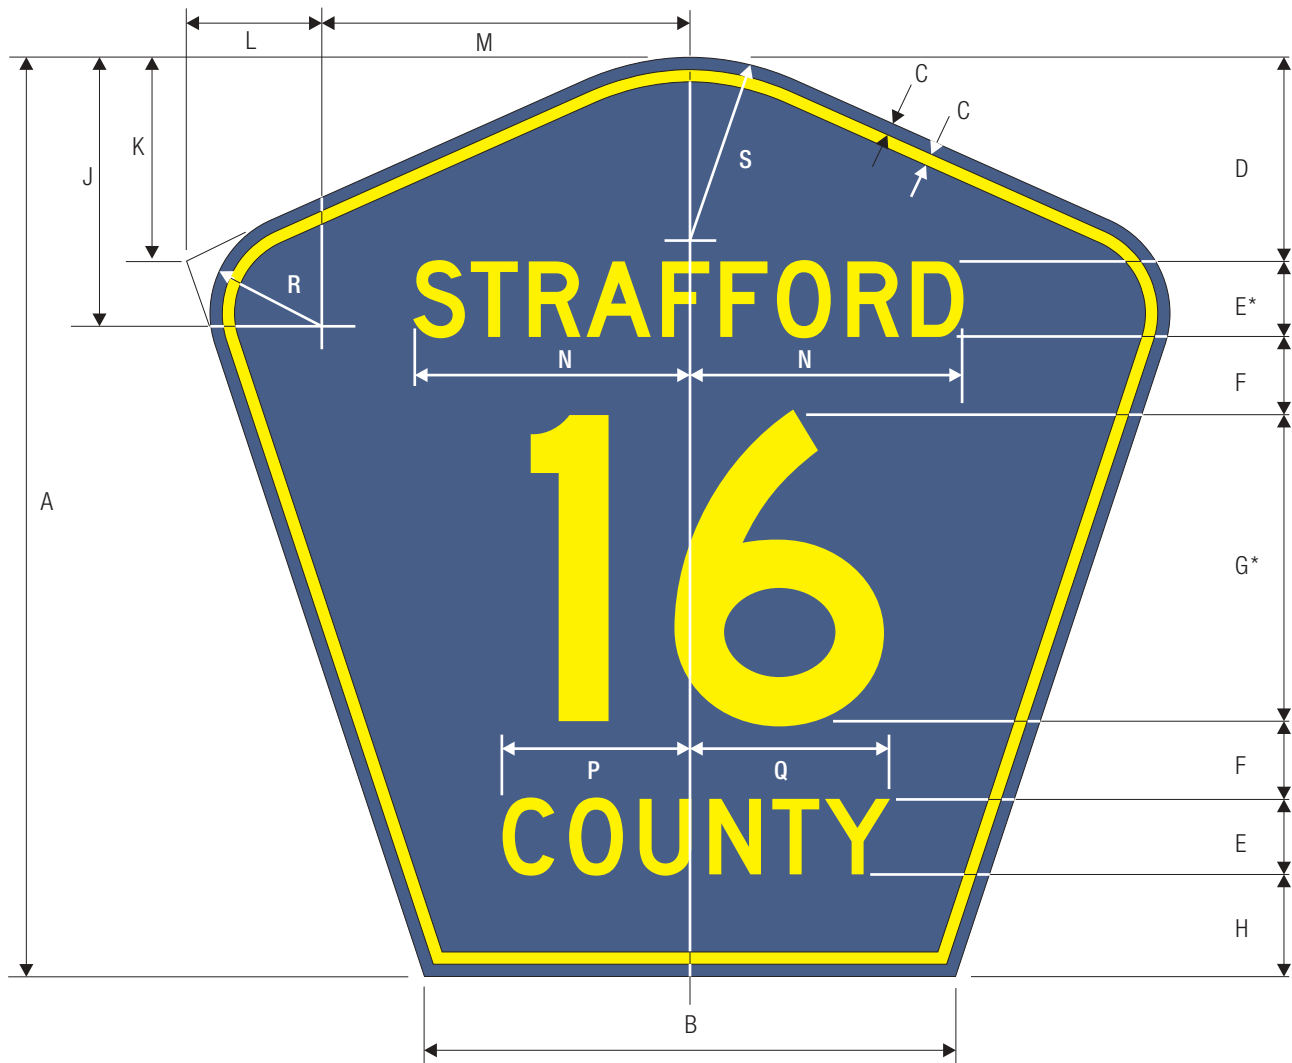

M1-6

*Optically space numerals and county name about centerline.

A	B	C	D	E	F	G	H	J	K	L	M
18	10.625	.25	4	1.5 D	1.5	6 D	2	5	3.375	2.375	7
24	14.188	.375	5	2 D	2	8 D	3	6.625	5.125	3.125	9.313
30	17.75	.5	6.25	2.5 D	2.5	10 D	3.75	8.25	6.5	3.875	11.625

N	P	Q	R	S
VAR	3.75	3.875	2	5
VAR	5	5.188	2.688	5.313
VAR	6.188	6.5	3.375	6.625

COLORS: LEGEND — YELLOW (RETROREFLECTIVE)
BACKGROUND — BLUE (RETROREFLECTIVE)