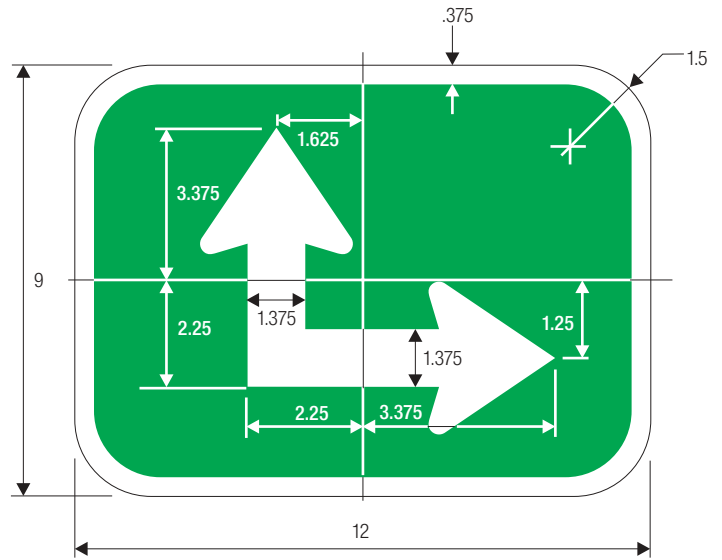

M7-6

COLORS: SYMBOL —WHITE (RETROREFLECTIVE)
BACKGROUND —GREEN (RETROREFLECTIVE)