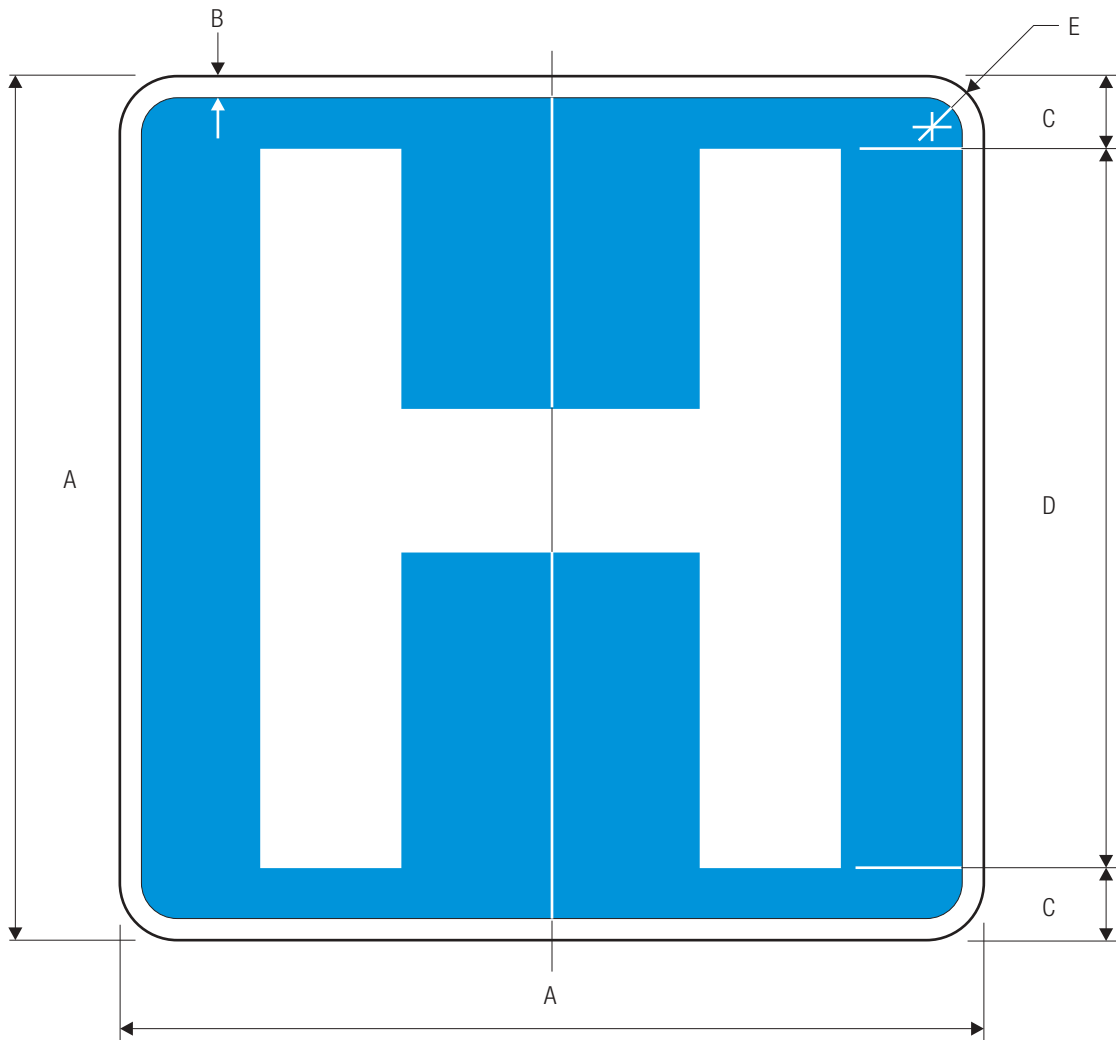

D9-2

A	B	C	D	E
18	.5	1.5	15 EM	1.5
24	.5	2	20 EM	1.5
30	.75	2.5	25	1.875

COLORS: LEGEND — WHITE (RETROREFLECTIVE)
BACKGROUND — BLUE (RETROREFLECTIVE)