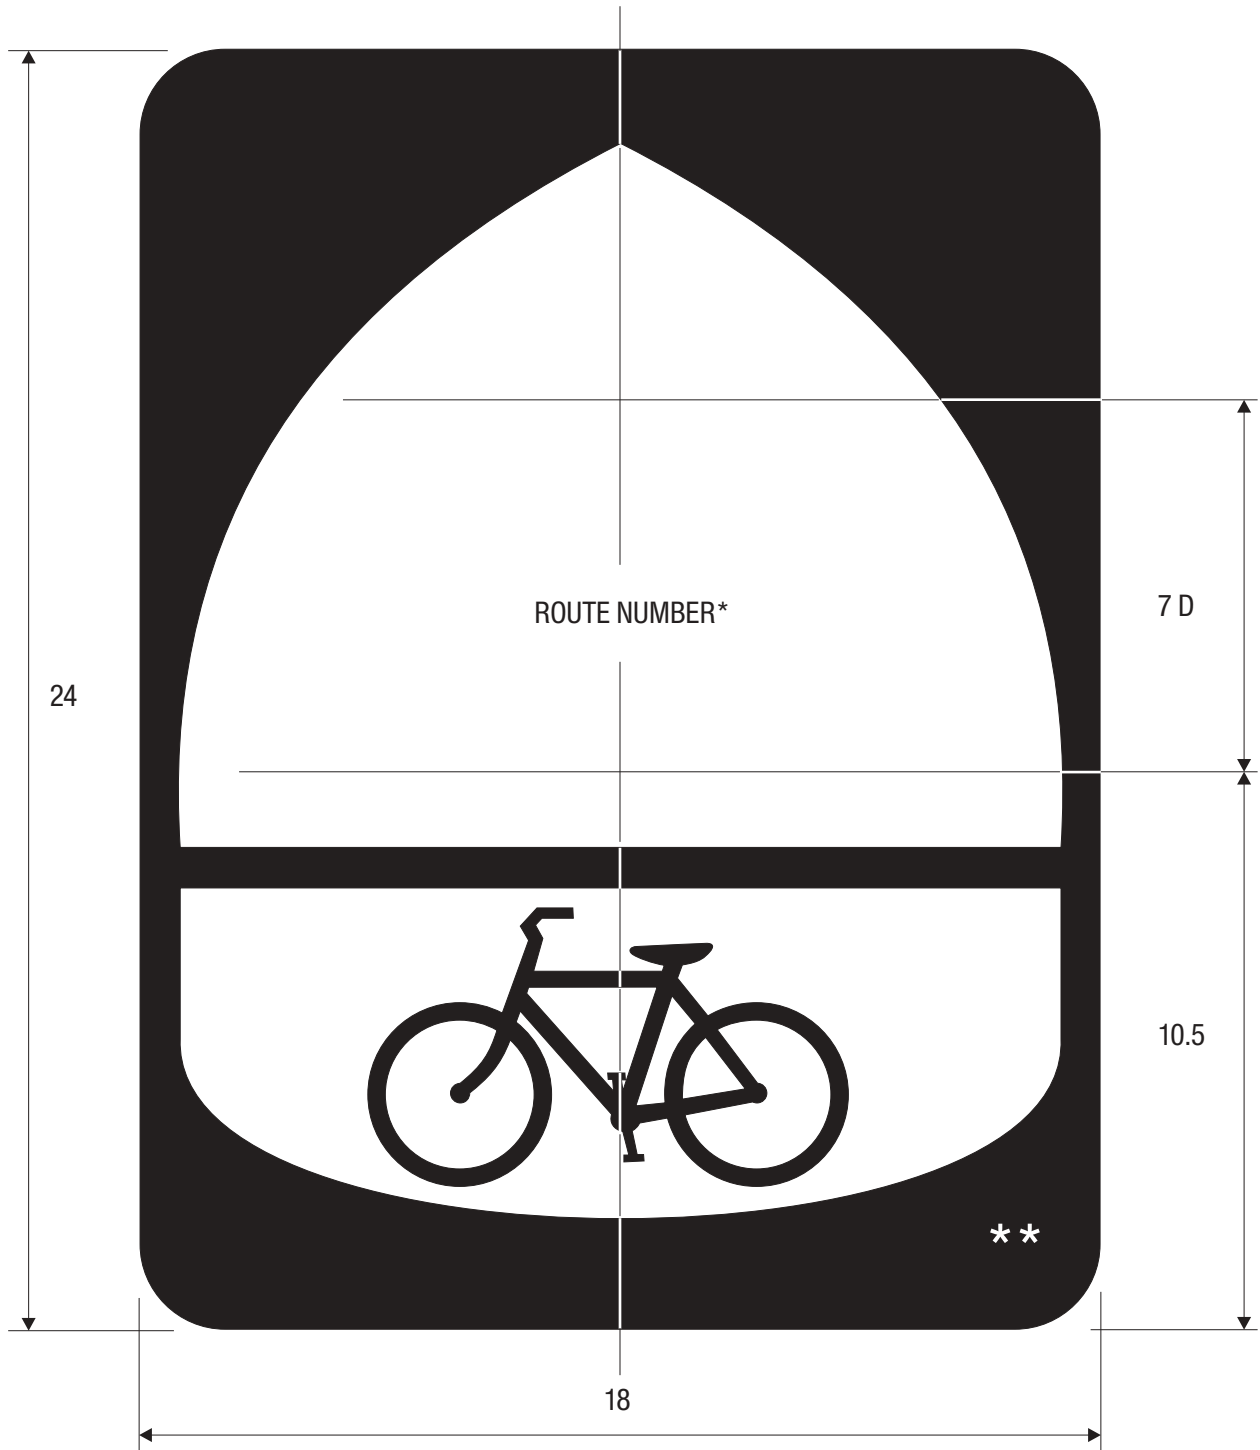

M1-9

*Optically space numerals about centerline.
**See page 6-37 for symbol design.

COLORS: LEGEND & SYMBOL — BLACK
INNER BACKGROUND — WHITE (RETROREFLECTIVE)
OUTER BACKGROUND — BLACK