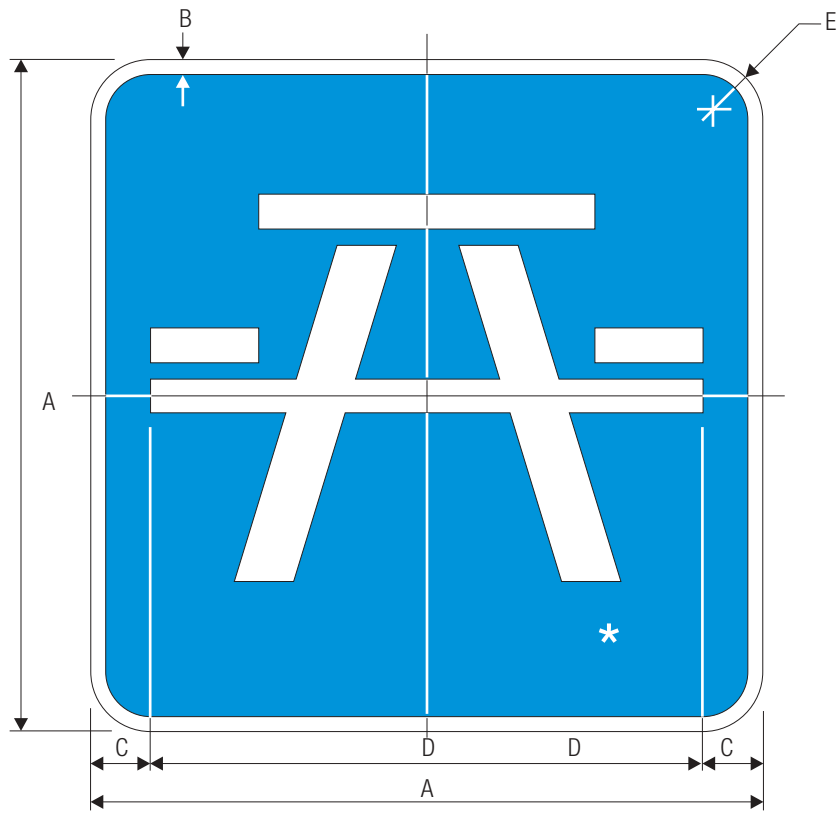

D5-5a

*See page 6-41 for symbol design.

A	B	C	D	E	F
18	.5	1.5	15	1.5	18
24	.5	2	20	1.5	24
30	.75	2.5	25	1.875	24

COLORS: SYMBOL WHITE (RETROREFLECTIVE)
BACKGROUND BLUE (RETROREFLECTIVE)