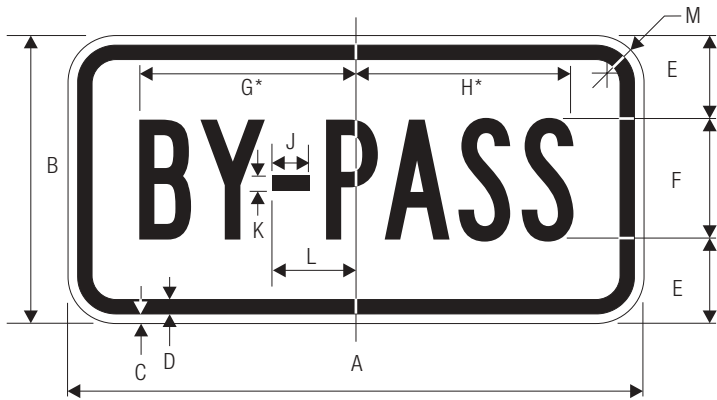

M4-2

A	B	C	D	E	F
24	12	.375	.625	3.5	5 B
30	15	.375	.625	7 B	3.875
G	H	J	K	L	M
9.375	9.625	.75	.625	3.375	1.5
12.25	12.625	1	.875	3.875	1.5