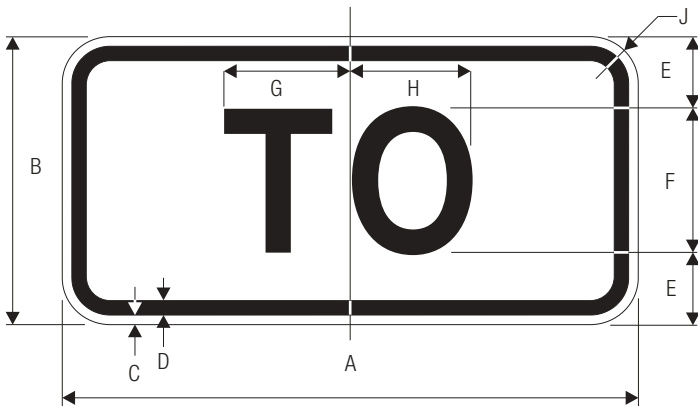

M4-5

A	B	C	D	
24	12	.375	.625	
30	15	.375	.625	
E	F	G	H	J
3	6 E	5.625	5	1.5
3.5	8 E	7.5	6.625	1.5