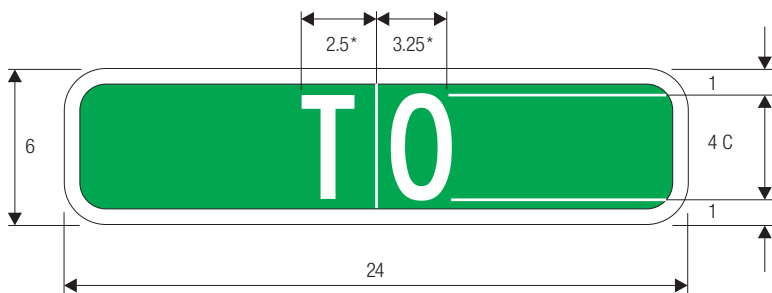

M4-7 *Reduce spacing 40%.

A	B	C	D	E	F	G	H	J
24	12	.375	.625	4	4 B	9.5	9.625	1.5
30	15	.375	.625	5	5 B	11.875	12.063	1.5

COLORS: LEGEND —BLACK
 BACKGROUND —WHITE (RETROREFLECTIVE)

M4-11

M4-11

M4-12

M4-12

M4-13