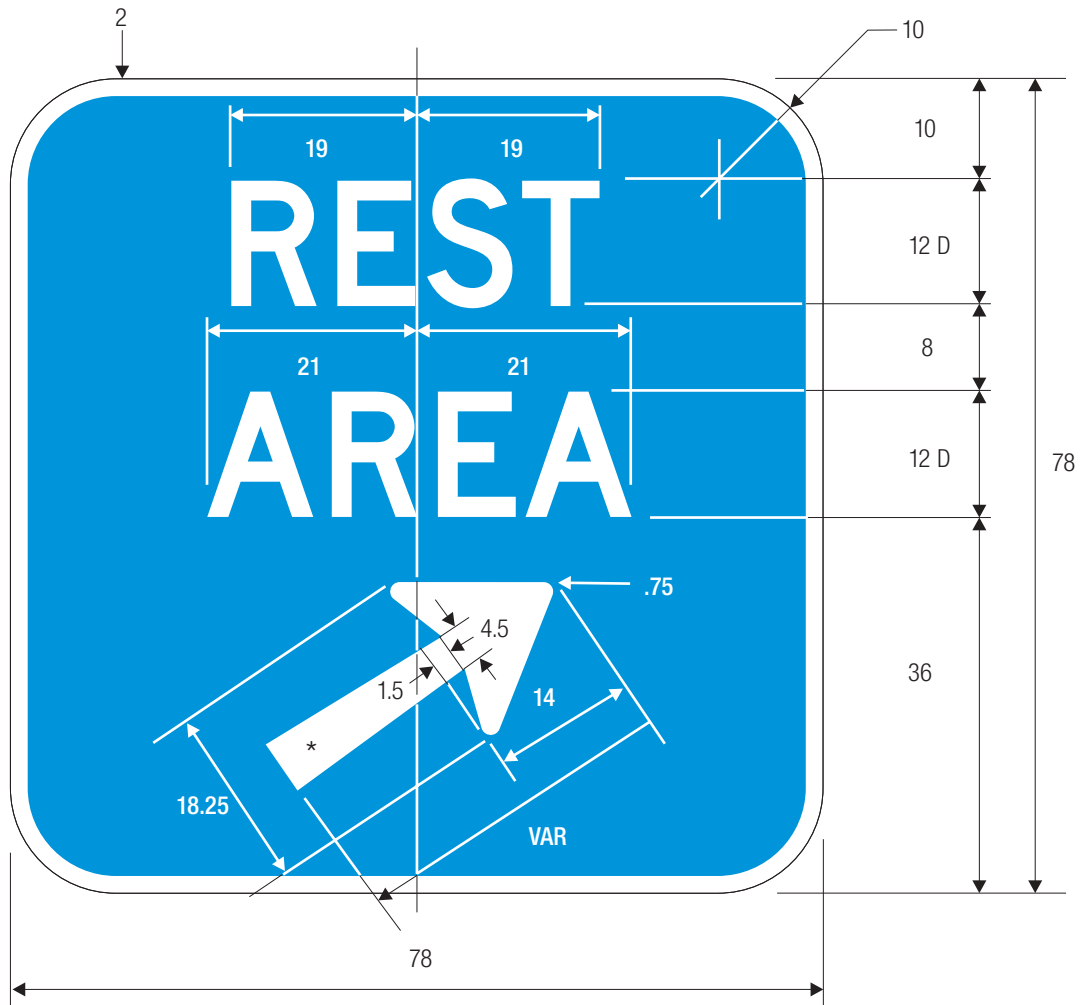

REST AREA GORE SIGN

*Optically center arrow
(see page 6-3 for arrow design details)

COLORS: LEGEND — WHITE (RETROREFLECTIVE)
BACKGROUND — BLUE (RETROREFLECTIVE)