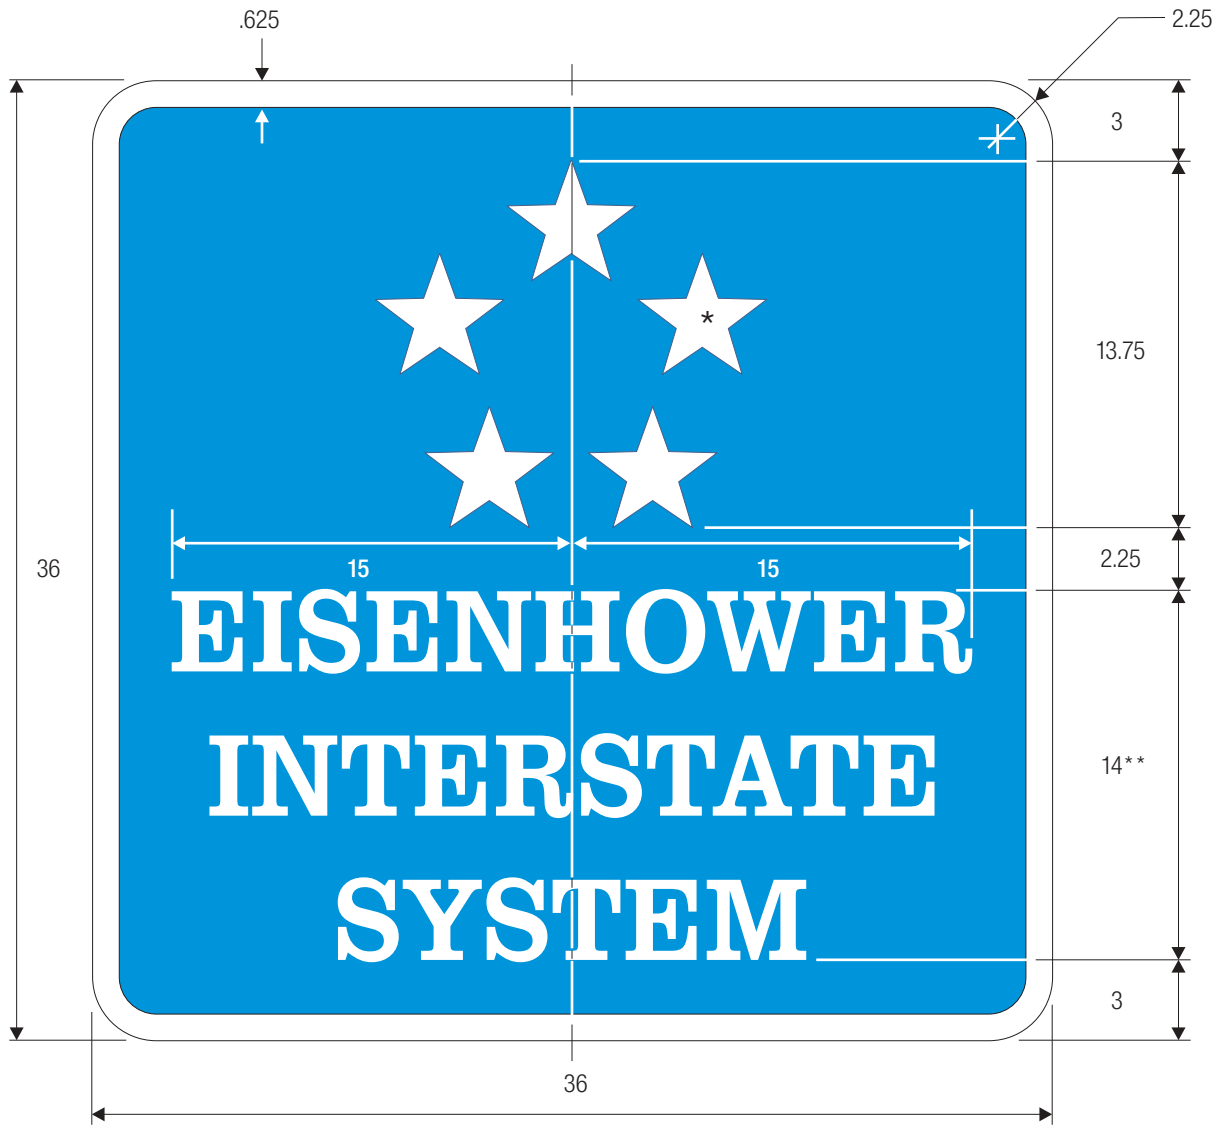

M1-10a

*See page 6-38 for symbol design.
**See page 6-39 for lettering design.

COLORS: LEGEND — WHITE (RETROREFLECTIVE)
BACKGROUND — BLUE (RETROREFLECTIVE)