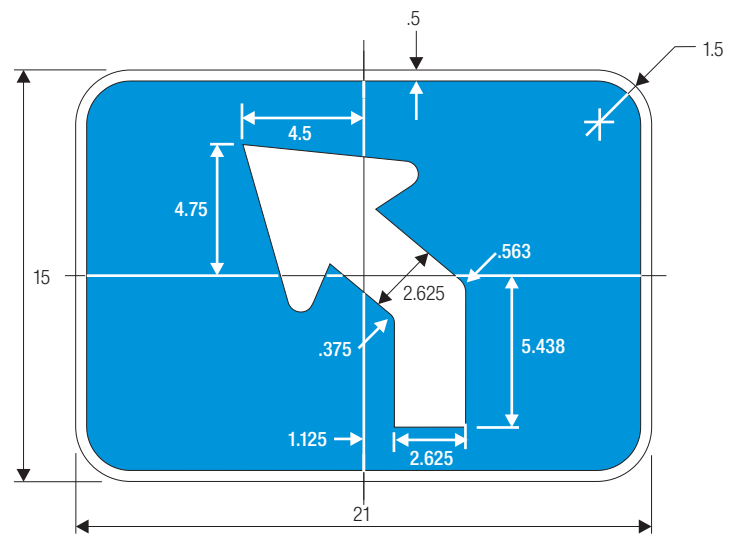

M4-13

*Increase spacing 100%

COLORS: LEGEND —WHITE (RETROREFLECTIVE)
 BACKGROUND —GREEN (RETROREFLECTIVE)

M5-1

M5-1 (Interstate)

M5-2

M5-2 (Interstate)

M6-1