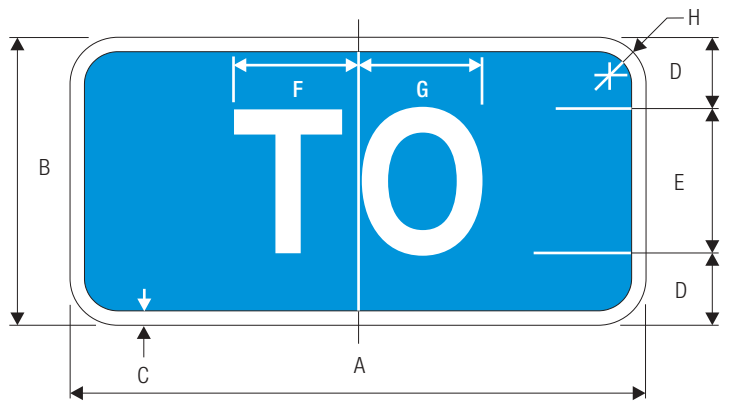

M4-5 (INTERSTATE)

A	B	C	D
24	12	.5	3
30	15	.5	3.5
E	F	G	H
6 E	5.625	5	1.5
8 E	7.5	6.625	1.5

COLORS: LEGEND —BLACK
BACKGROUND —WHITE (RETROREFLECTIVE)

COLORS: LEGEND —WHITE (RETROREFLECTIVE)
BACKGROUND —BLUE (RETROREFLECTIVE)