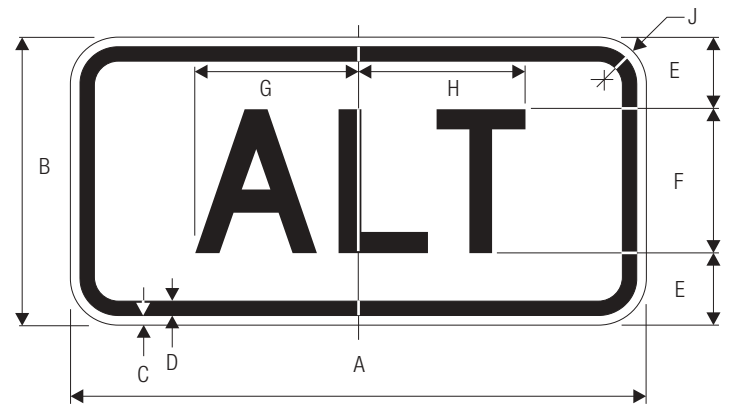

M4-1a

A	B	C	D	
24	12	.375	.625	
30	15	.375	.625	
E	F	G	H	J
3	6 D	6.625	7.25	1.5
3.5	8 D	9	9.5	1.5

COLORS: LEGEND —BLACK
BACKGROUND —WHITE (RETROREFLECTIVE)

*Reduce spacing 50% for 30" size.