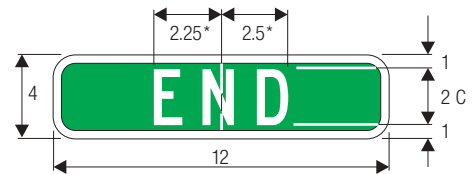

M4-7 *Reduce spacing 40%.

A	B	C	D	E	F	G	H	J
24	12	.375	.625	4	4 B	9.5	9.625	1.5
30	15	.375	.625	5	5 B	11.875	12.063	1.5

COLORS: LEGEND —BLACK
 BACKGROUND —WHITE (RETROREFLECTIVE)

M4-11

M4-11

M4-12

M4-12

M4-13