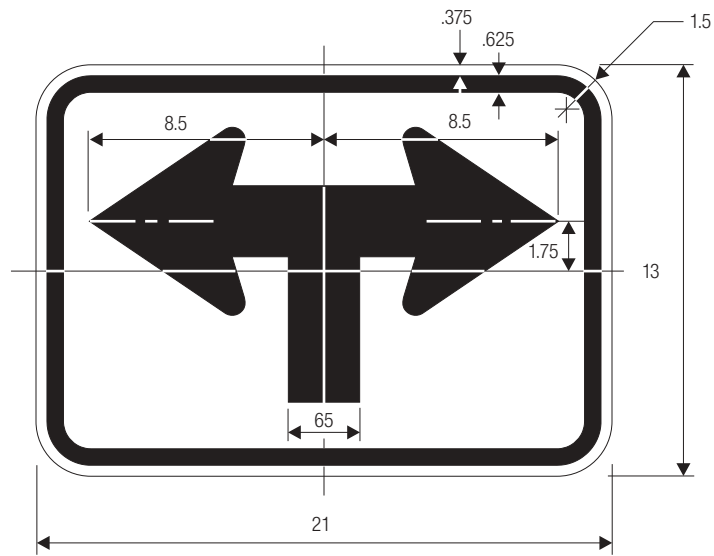

M6-9

COLORS: LEGEND — BLACK
BACKGROUND — WHITE (RETROREFLECTIVE)