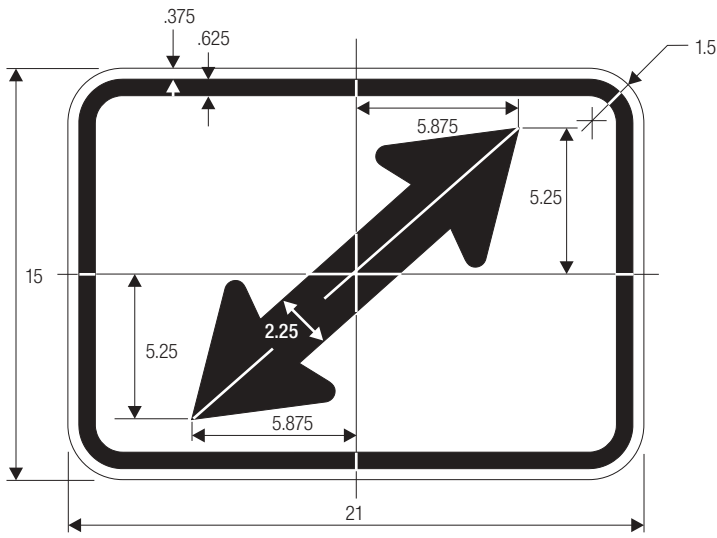

M6-5

COLORS: LEGEND —BLACK
BACKGROUND —WHITE (RETROREFLECTIVE)

COLORS: LEGEND —WHITE (RETROREFLECTIVE)
BACKGROUND —BLUE (RETROREFLECTIVE)