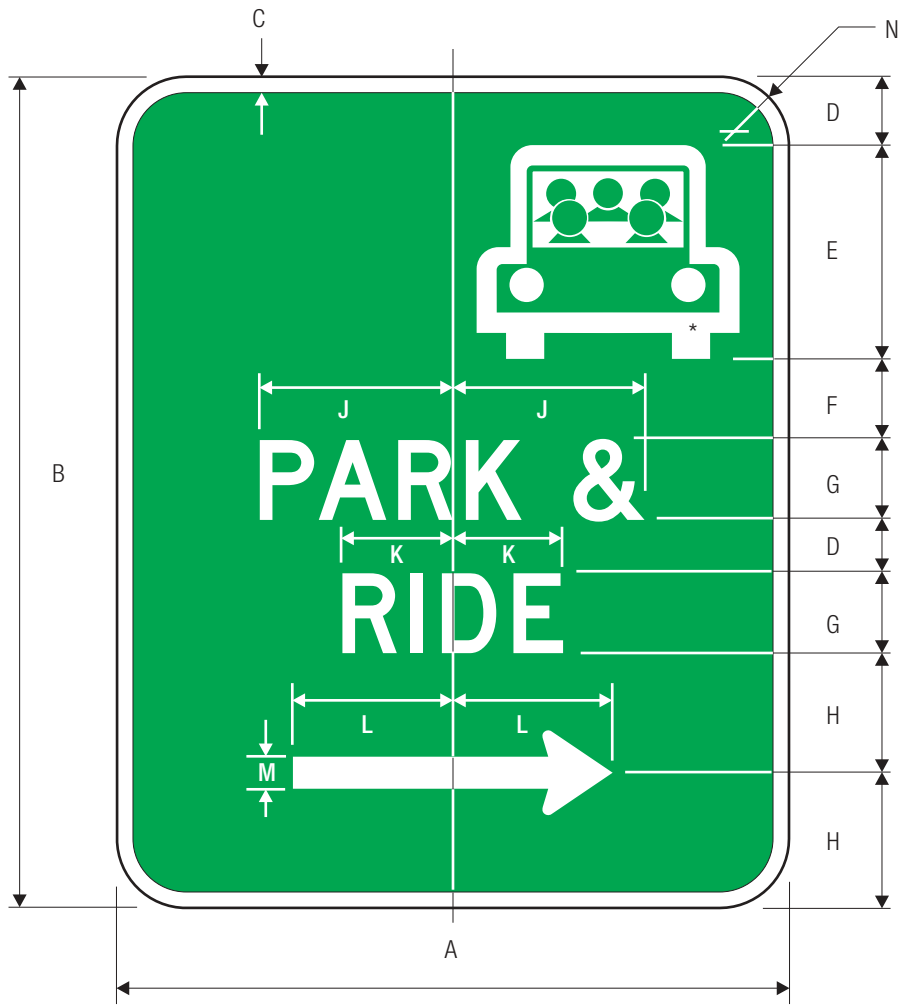

D4-2

*See symbol on page 6-40

A	B	C	D	E	F	G	H	J	K	L	M	N
24	30	.625	2	8	3	3 D	4.5	8	5	6	1.125	1.5
30	36	.75	3	9	3	4 D	5	11	6	7	1.5	1.875
36	48	.875	4	11	3	6 D	7	14	8	9	2.25	2.25

COLORS: LEGEND —WHITE (RETROREFLECTIVE)
BACKGROUND —GREEN (RETROREFLECTIVE)
SYMBOL —GREEN ON WHITE (RETROREFLECTIVE)