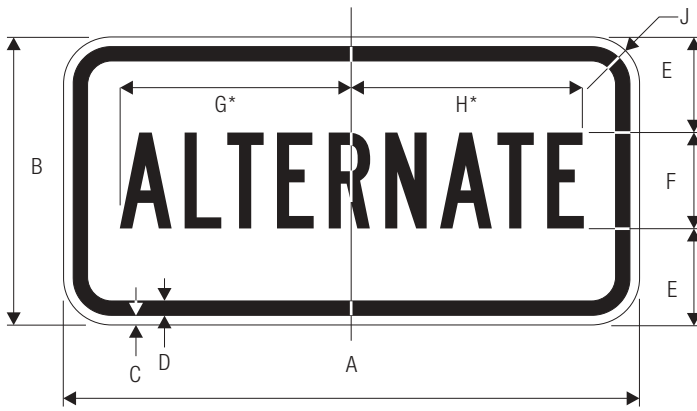

M4-1

A	B	C	D	
24	12	.375	.625	
30	15	.375	.625	
E	F	G	H	J
4	4 B	9.688	9.563	1.5
4.5	6 B	12.938	12.813	1.5