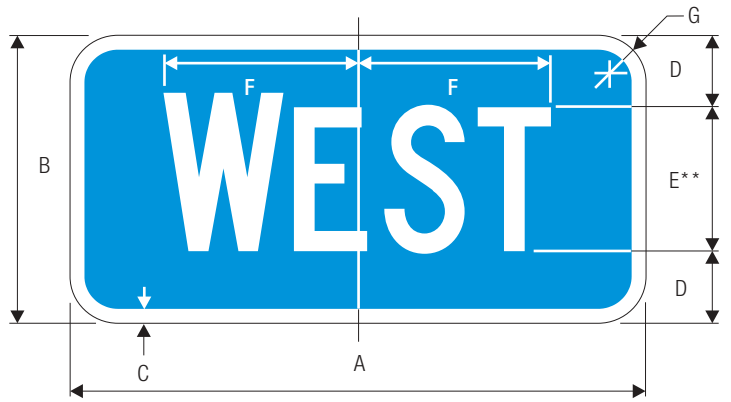

M3-4 (INTERSTATE)

A	B	C	D
24	12	.5	3
30	15	.75	3.5
E	F	G	
6 C	8.046	1.5	
8 C	10.728	1.875	

*Reduce to fit for 30" mm size.
**Make first letter 10% larger.

COLORS: LEGEND —WHITE (RETROREFLECTIVE)
BACKGROUND —BLUE (RETROREFLECTIVE)