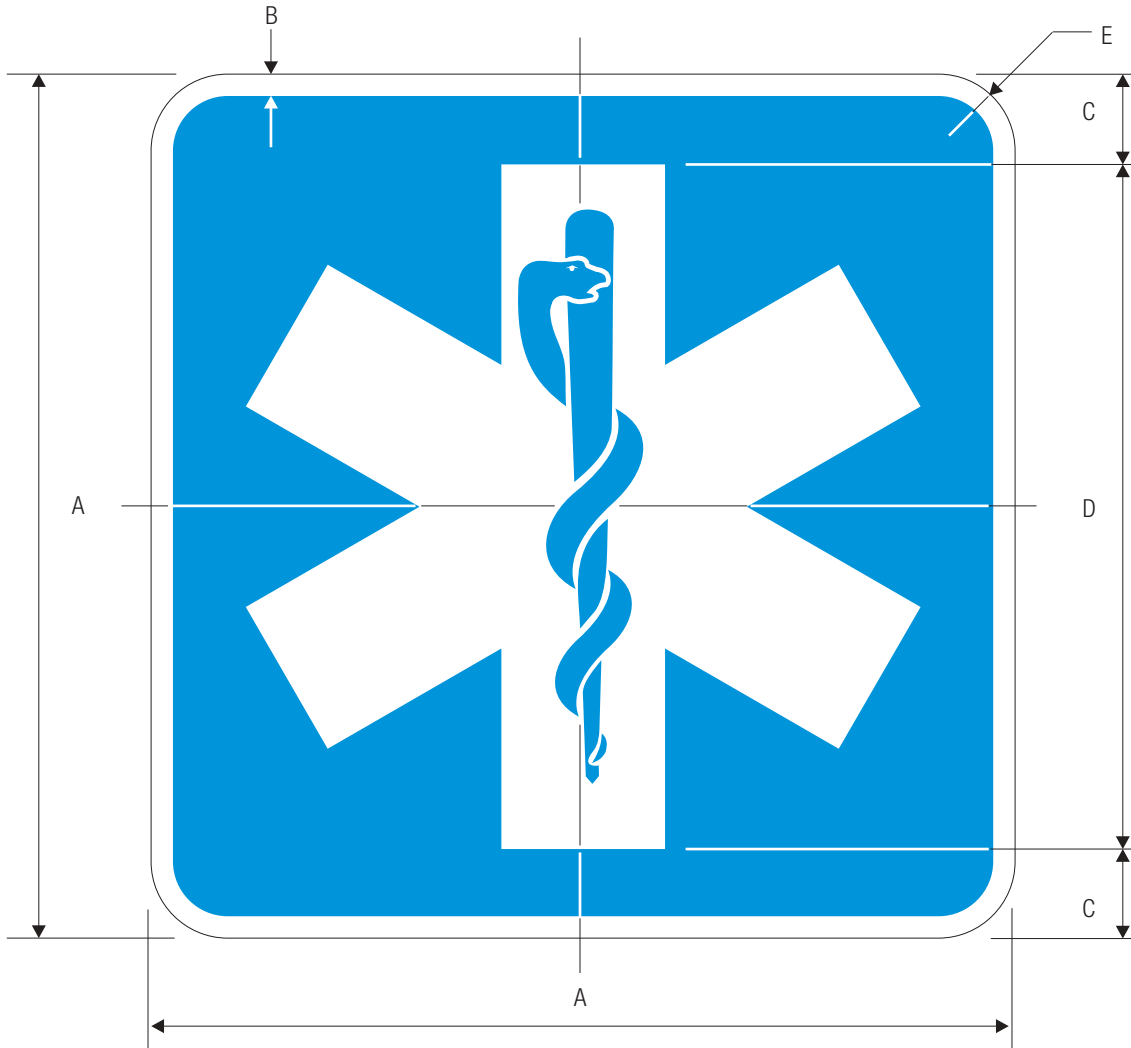

D9-13

*See page 6-50 for symbol design.

A	B	C	D	E
18	.5	1.5	15	1.5
24	.5	2	20	1.5
30	.75	2.5	25	1.875

COLORS: SYMBOL WHITE (RETROREFLECTIVE)
BACKGROUND BLUE (RETROREFLECTIVE)