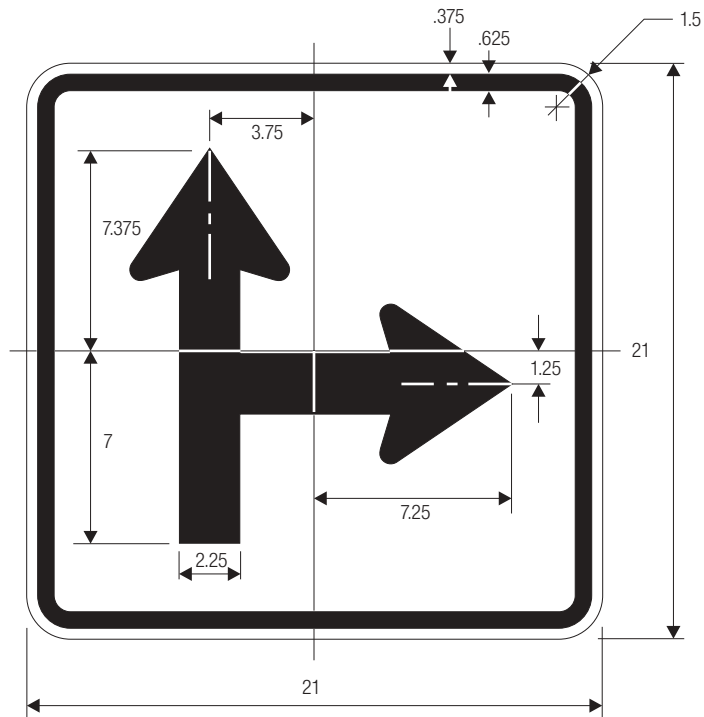

M6-8

COLORS: LEGEND — BLACK
BACKGROUND — WHITE (RETROREFLECTIVE)