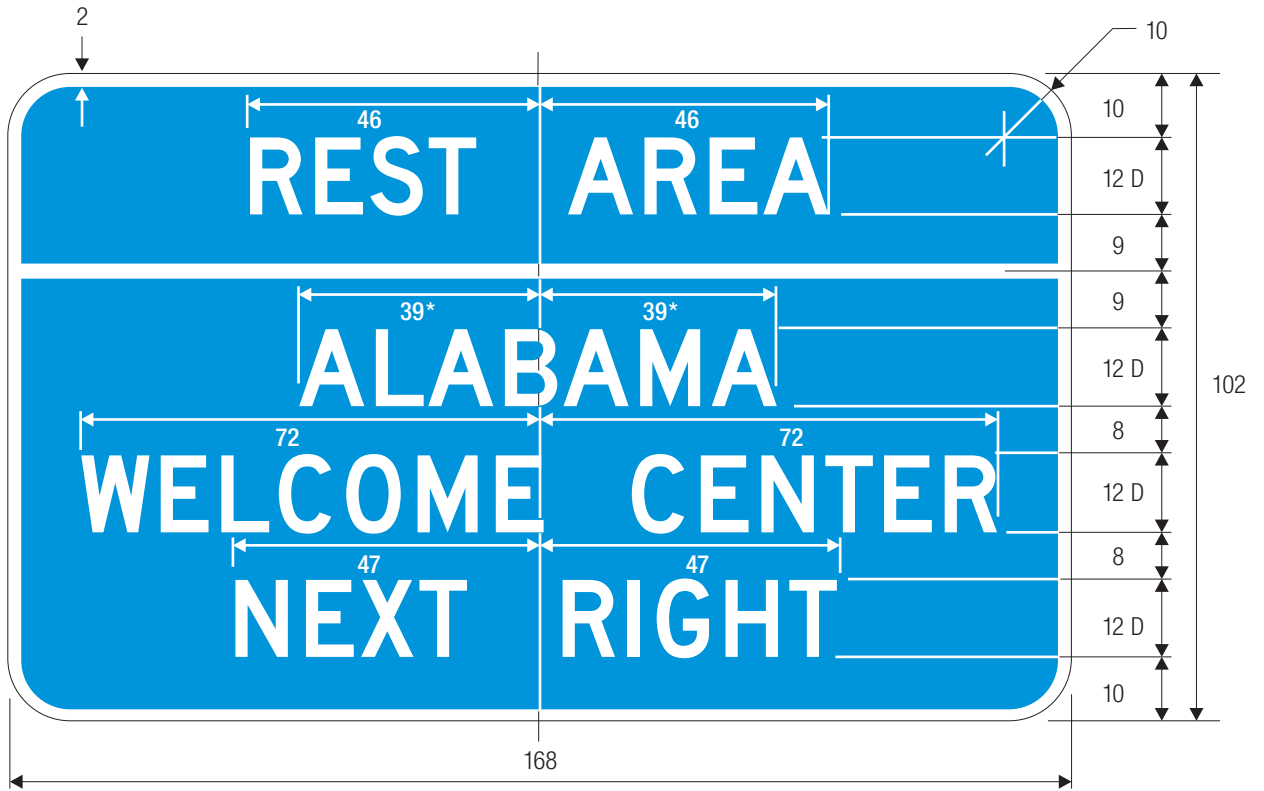

EXIT DIRECTION REST AREA-WELCOME
CENTER SIGN (ALTERNATE)

*Optically center other State names

COLORS: LEGEND — WHITE (RETROREFLECTIVE)
BACKGROUND — BLUE (RETROREFLECTIVE)