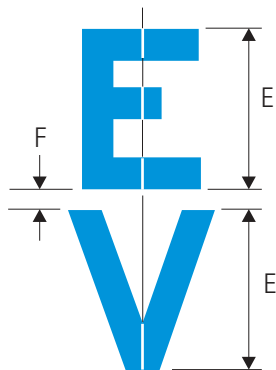

*See page 6-12 for design.

A	B	C	D	E	F	G	H	J
18	.5	1.5	4.5	3 EM	.5	.5	15	1.5
24	.5	1.125	6	4 EM	.5	.75	19.75	1.5
30	.75	2.5	7.625	5 EM	.688	1	25	1.875

COLORS: LEGEND BLUE (RETROREFLECTIVE)
SYMBOL WHITE (RETROREFLECTIVE)
BACKGROUND BLUE (RETROREFLECTIVE)