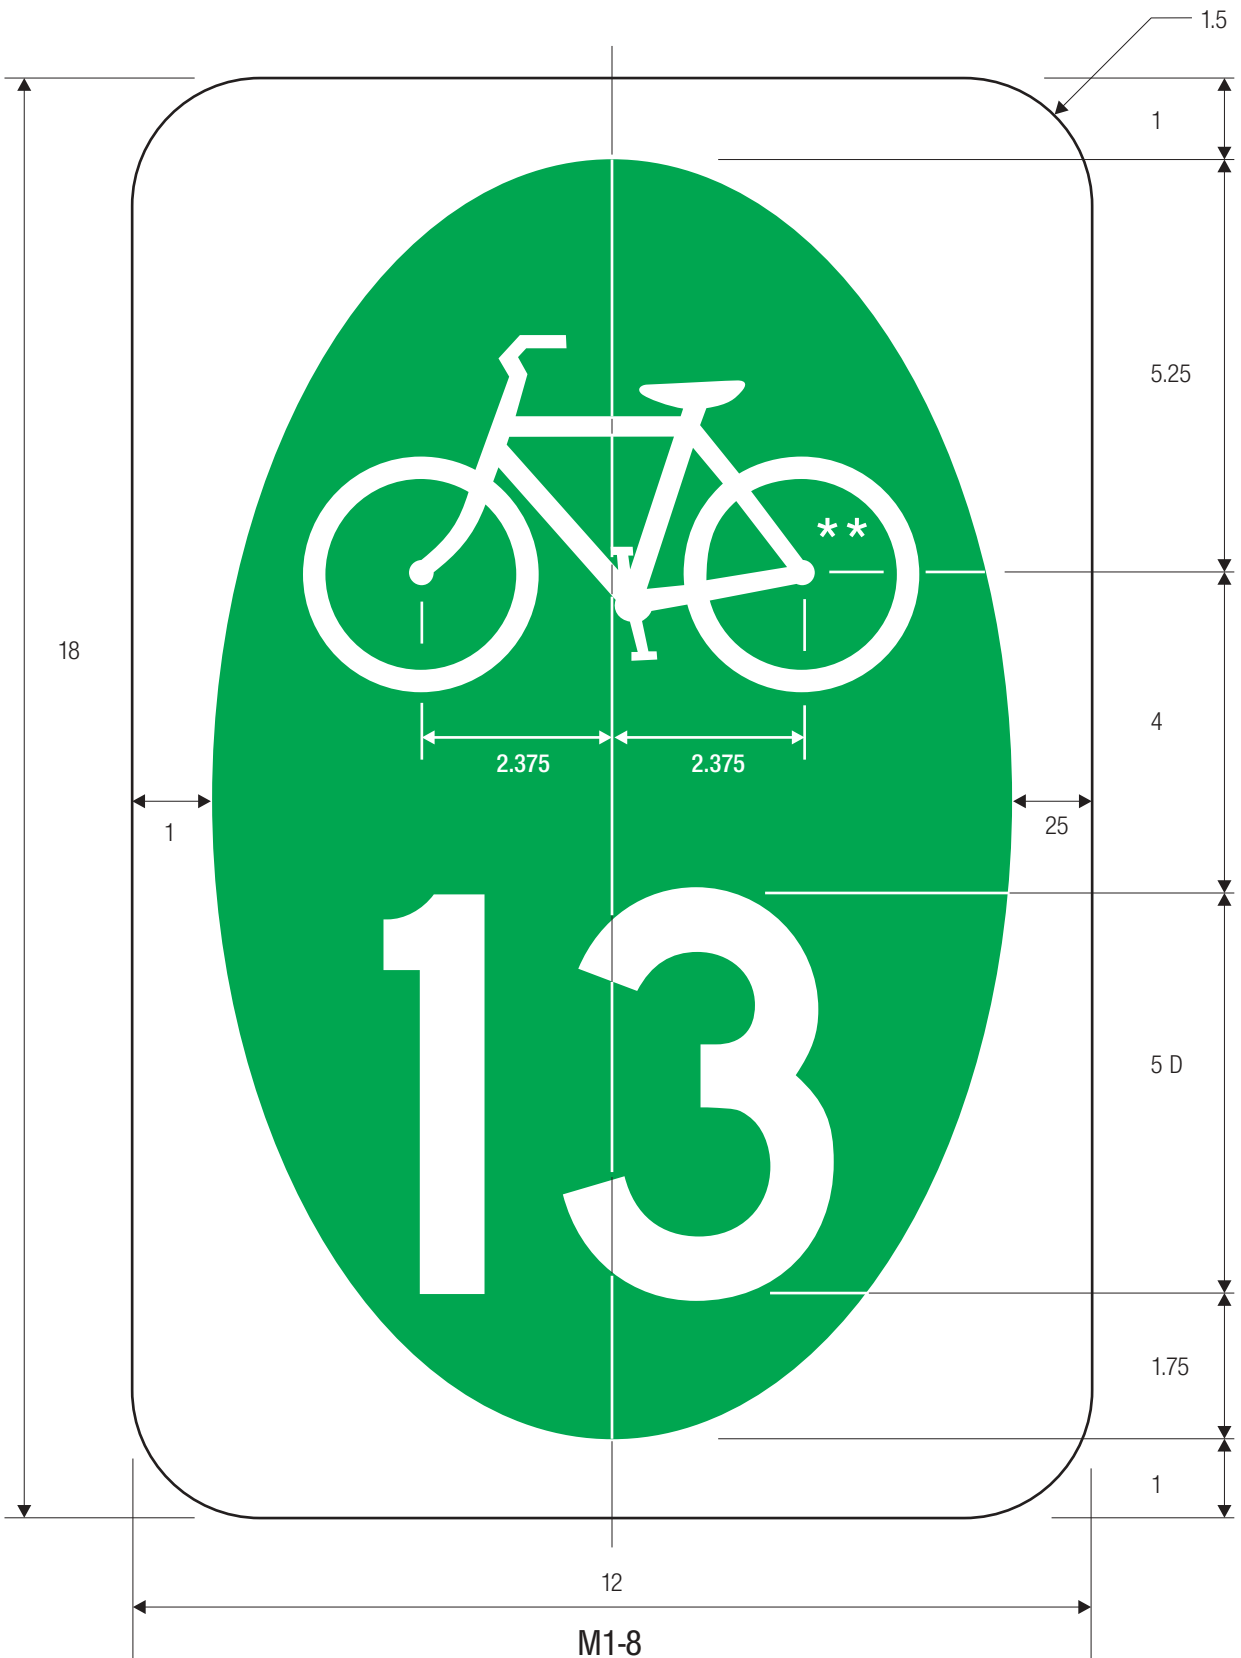

N	P
6.625	2.563
9.938	3.844
13.25	5.125
6.625	2.563
9.938	3.844
13.25	5.125

COLORS: LEGEND — WHITE (RETROREFLECTIVE)
 BACKGROUND — GREEN (RETROREFLECTIVE)

For Guide Signs use without dimensions A and B.

N	P	Q	R	S
VAR	3.75	3.875	2	5
VAR	5	5.188	2.688	5.313
VAR	6.188	6.5	3.375	6.625

COLORS: LEGEND — YELLOW (RETROREFLECTIVE)
 BACKGROUND — BLUE (RETROREFLECTIVE)

M1-7

*Optically space numerals about vertical centerline.

A	B	C	D	E	F	G	H	J
18	12.75	.5	2.625	6 D	1.125	4	1.625	2
24	17	.5	3.5	8 D	1.75	5	2.25	2.5

COLORS: LEGEND —WHITE (RETROREFLECTIVE)
 BACKGROUND —BROWN (RETROREFLECTIVE)

COLORS: LEGEND & SYMBOL – WHITE (RETROREFLECTIVE)
 INNER BACKGROUND – GREEN (RETROREFLECTIVE)
 OUTER BACKGROUND – WHITE (RETROREFLECTIVE)