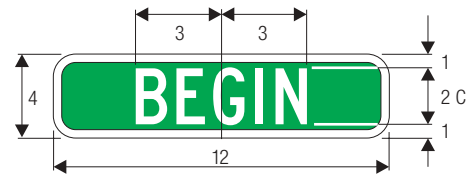

M4-11

*Increase spacing 100%

COLORS: LEGEND —WHITE (RETROREFLECTIVE)
BACKGROUND —GREEN (RETROREFLECTIVE)