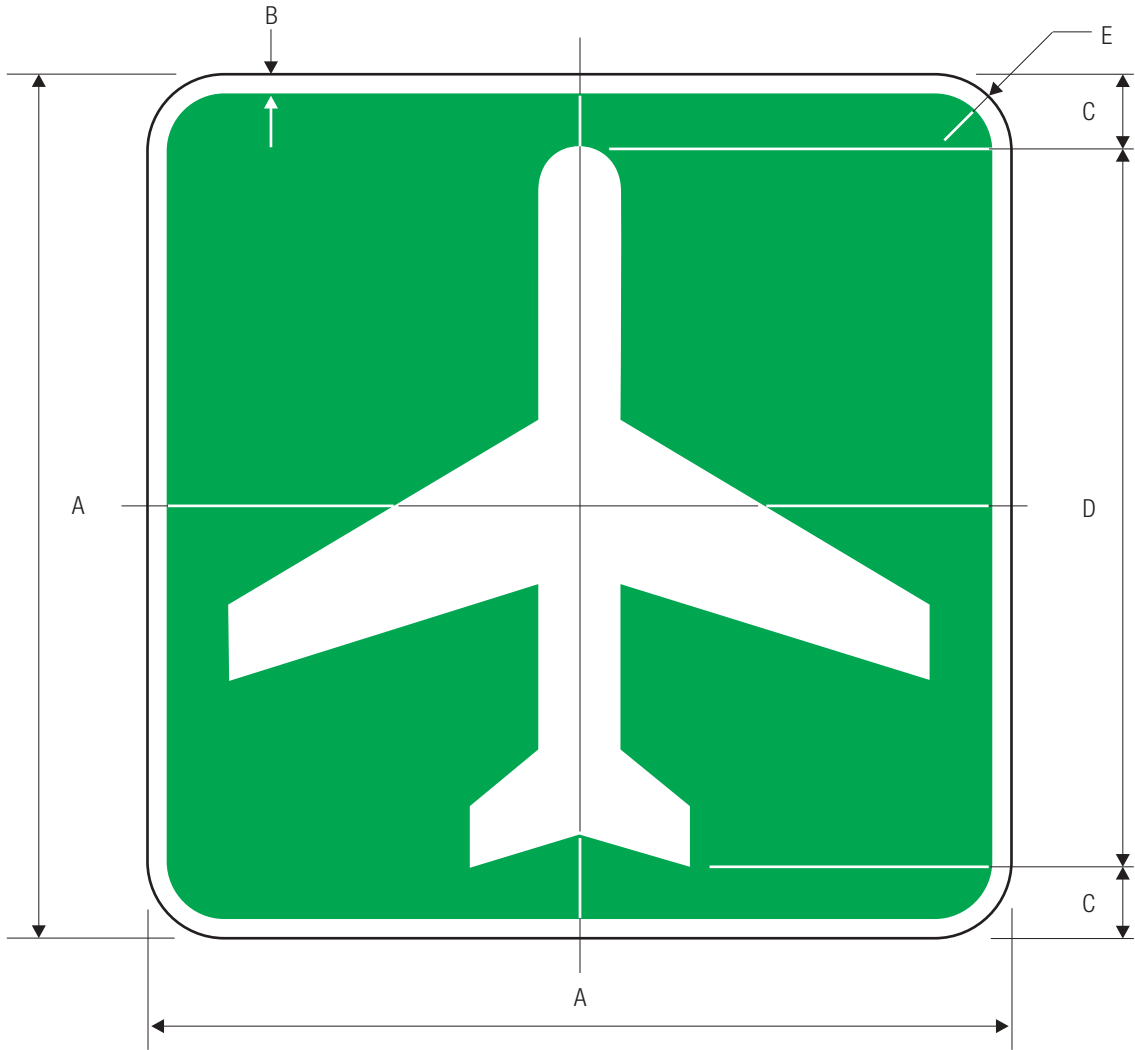

I-5

*See page 6-53 for symbol design.

A	B	C	D	E
18	.5	1.5	15	1.5
24	.5	2	20	1.5
30	.75	2.5	25	1.875

COLORS: SYMBOL WHITE (RETROREFLECTIVE)
 BACKGROUND GREEN (RETROREFLECTIVE)

I-6

*See page 6-33 for symbol design.