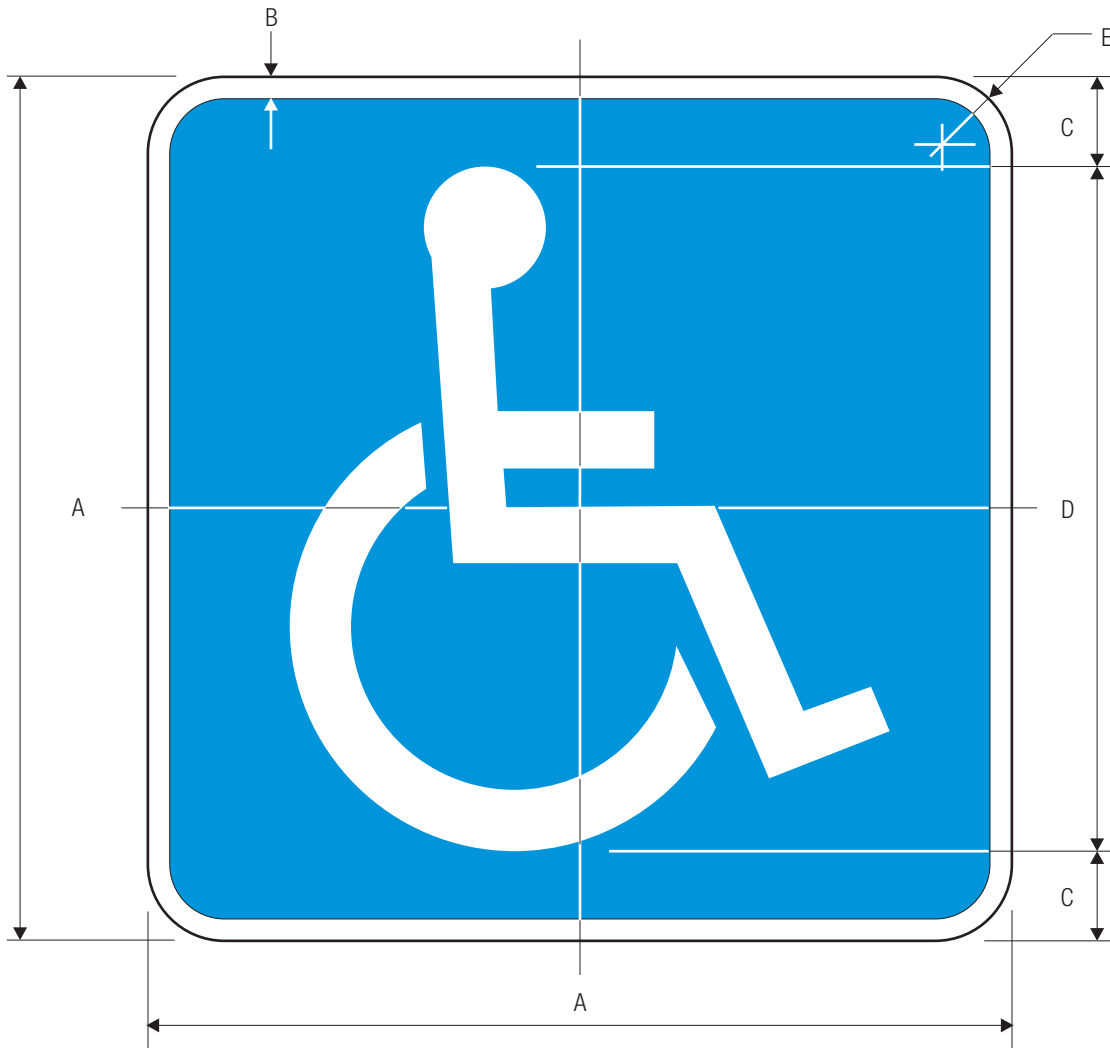

D9-6

*See page 6-31 for symbol design.

Smaller size panels may be used as applicable within terminal areas

A	B	C	D	E
18	.5	1.5	15	1.5
24	.5	2	20	1.5
30	.75	2.5	25	1.875

COLORS: SYMBOL WHITE (RETROREFLECTIVE)
BACKGROUND BLUE (RETROREFLECTIVE)