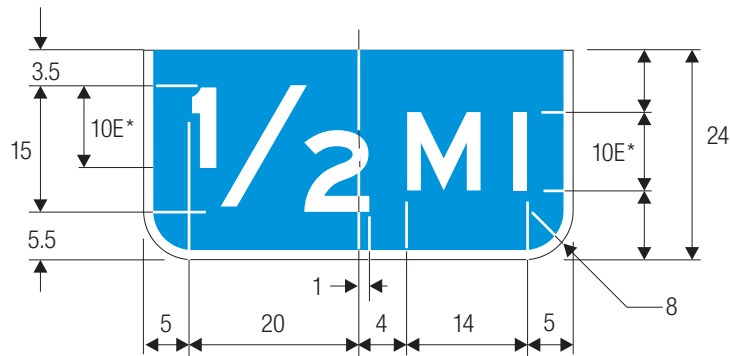

Where both panels are used, make corners square.

***700 horizontal dimension necessary to accommodate.

EXIT and Action Line messages.

COLORS: LEGEND — WHITE (RETROREFLECTIVE)
 BACKGROUND — BLUE (RETROREFLECTIVE)