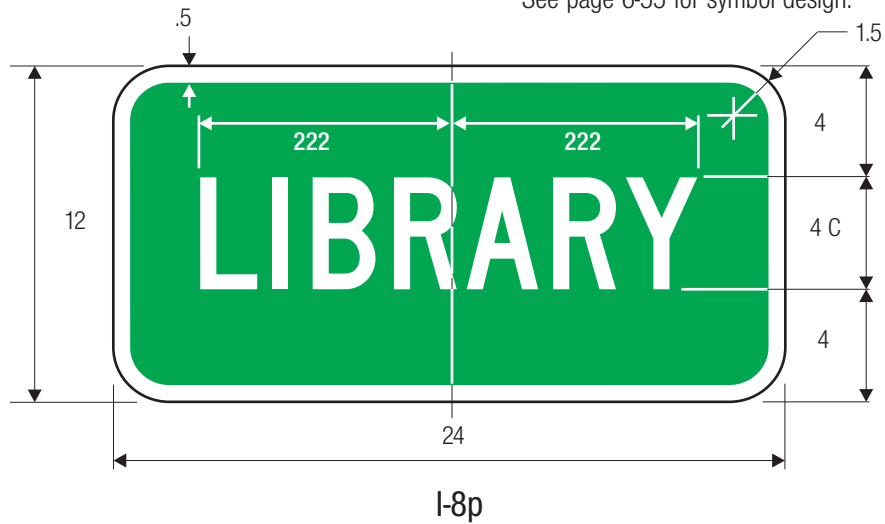

Smaller size panels may be used as applicable within terminal areas.

A	B	C	D	E
18	.5	1.5	15	1.5
24	.5	2	20	1.5
30	.75	2.5	25	1.875

COLORS: SYMBOL WHITE (RETROREFLECTIVE)
LEGEND WHITE (RETROREFLECTIVE)
BACKGROUND GREEN (RETROREFLECTIVE)