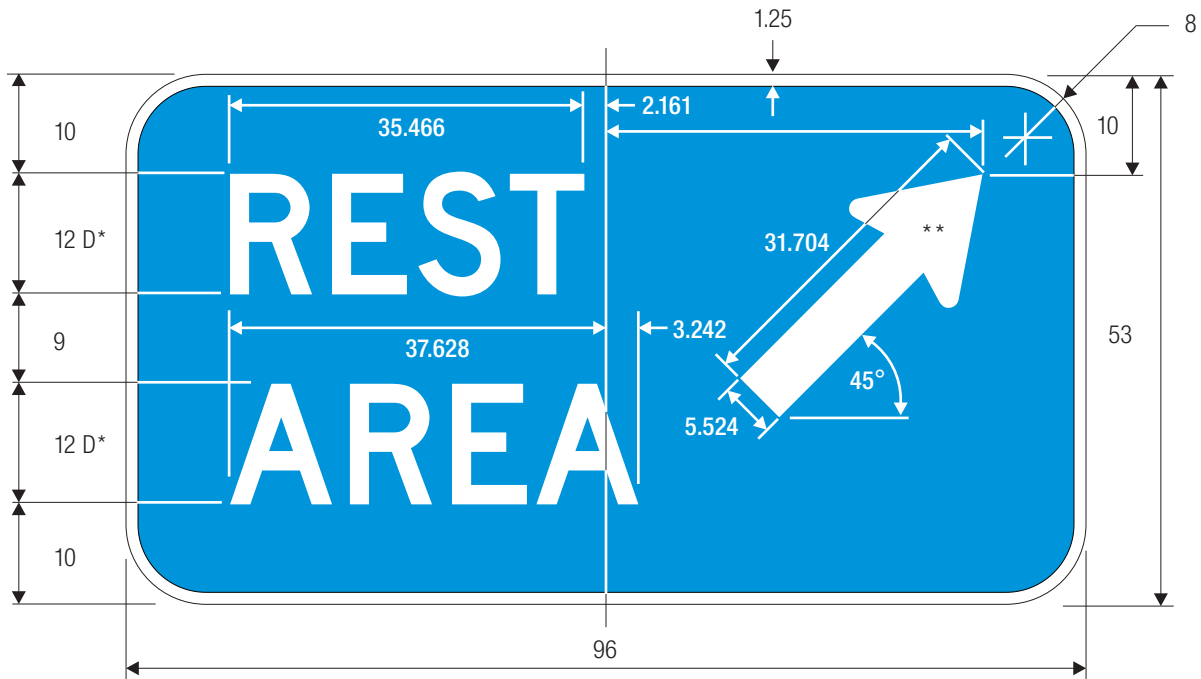

D5-2

*Series 2000 Standard Alphabets.
**See page 6-2 for symbol design.

COLORS: LEGEND & ARROW – WHITE (RETROREFLECTIVE)
BACKGROUND – BLUE (RETROREFLECTIVE)