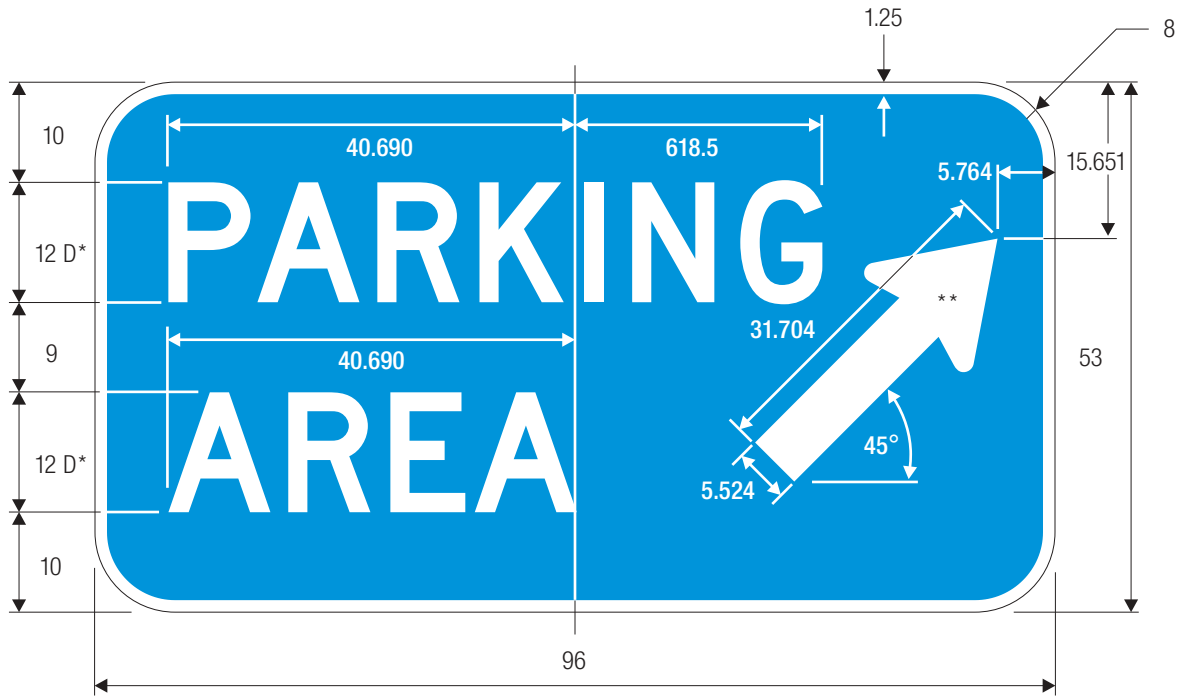

D5-4

*Series 2000 Standard Alphabets.
**See page 6-2 for symbol design.

D5-5

COLORS: LEGEND & ARROW – WHITE (RETROREFLECTIVE)
BACKGROUND – BLUE (RETROREFLECTIVE)