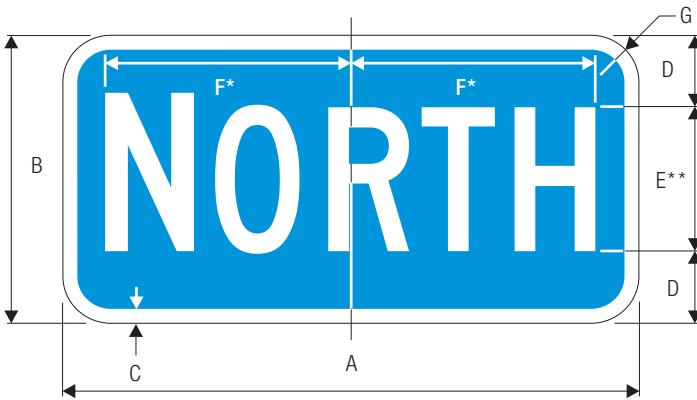

M3-1 (INTERSTATE)

A	B	C	D
24	12	.5	3
30	15	.75	3.5
E	F	G	
6 C	10.207	1.5	
8 C	12.389	1.875