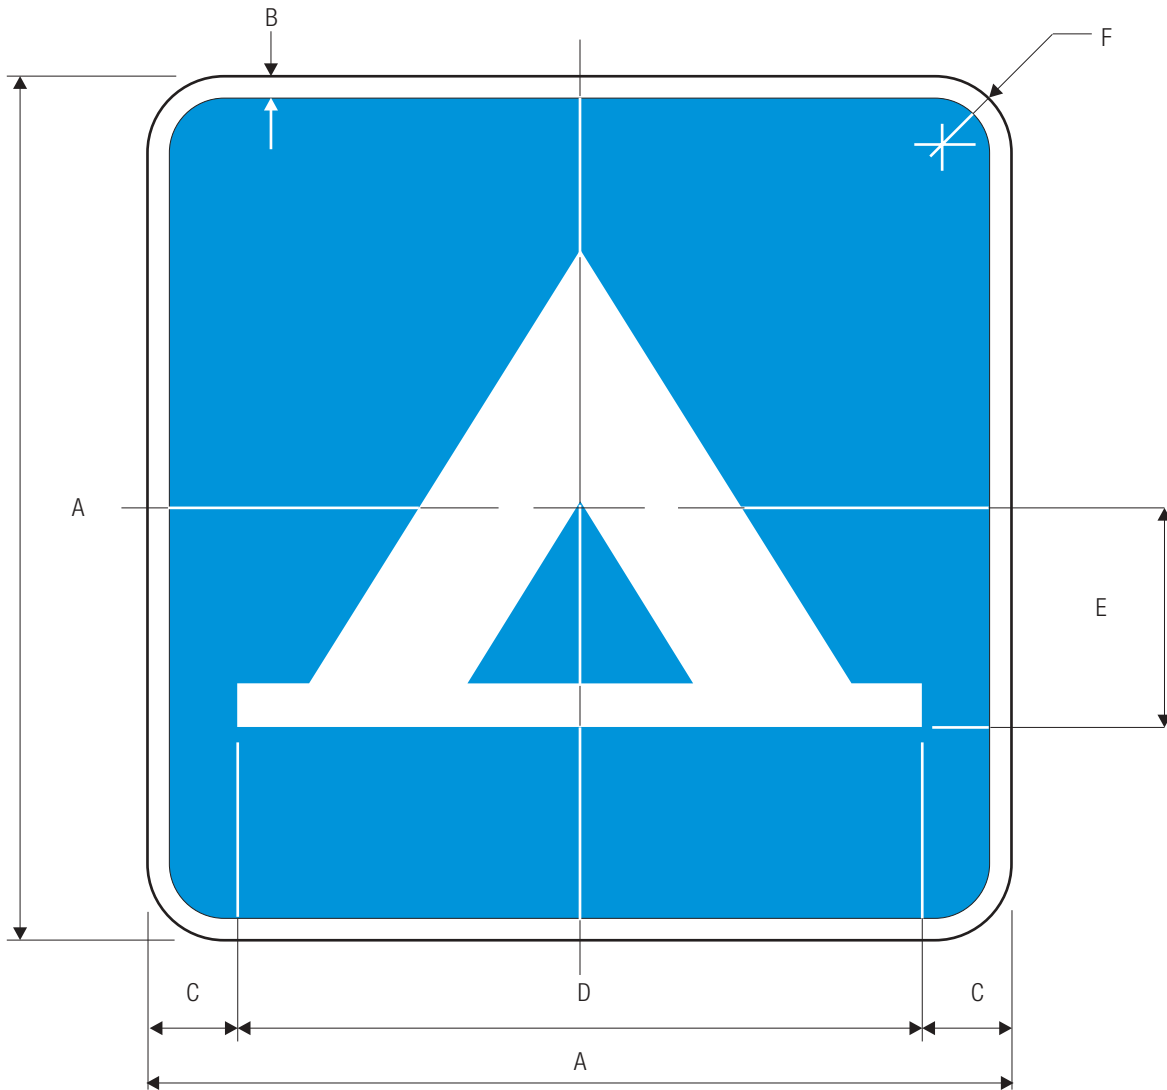

D9-3

*See page 6-43 for symbol design.

A	B	C	D	E	F
18	.5	1.5	15	6	1.5
24	.5	2	20	8	1.5
30	.75	2.5	25	10	1.875

COLORS: SYMBOL WHITE (RETROREFLECTIVE)
BACKGROUND BLUE (RETROREFLECTIVE)