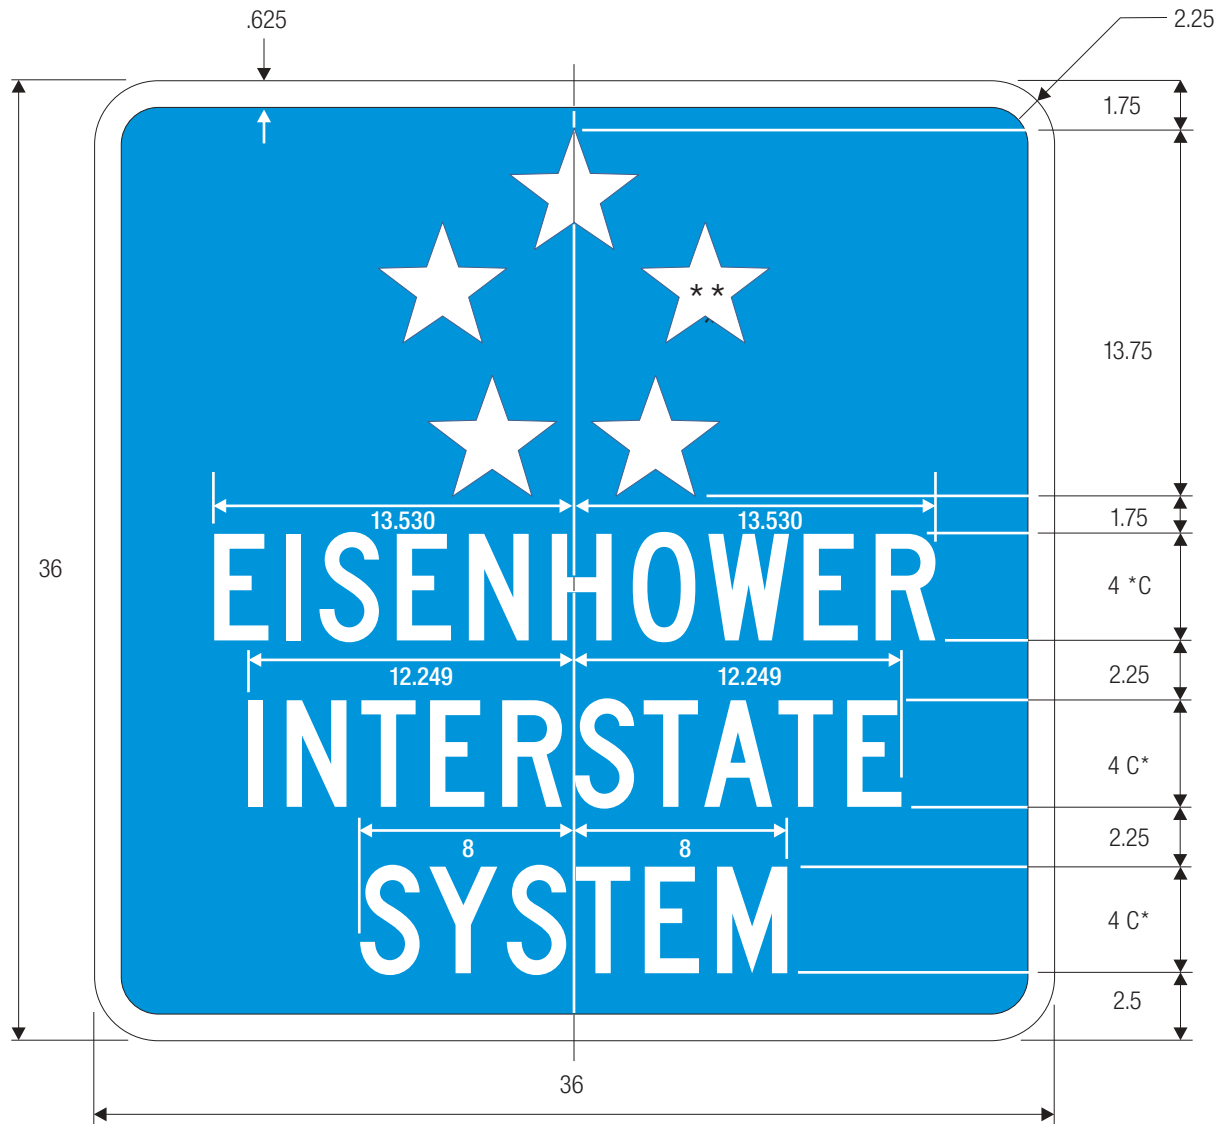

*Optically space numerals about centerline.

**See page 6-6 for symbol design.

M1-9

*Optically space numerals about centerline.
 **See page 6-37 for symbol design.

COLORS: LEGEND & SYMBOL — BLACK
 INNER BACKGROUND — WHITE (RETROREFLECTIVE)
 OUTER BACKGROUND — BLACK