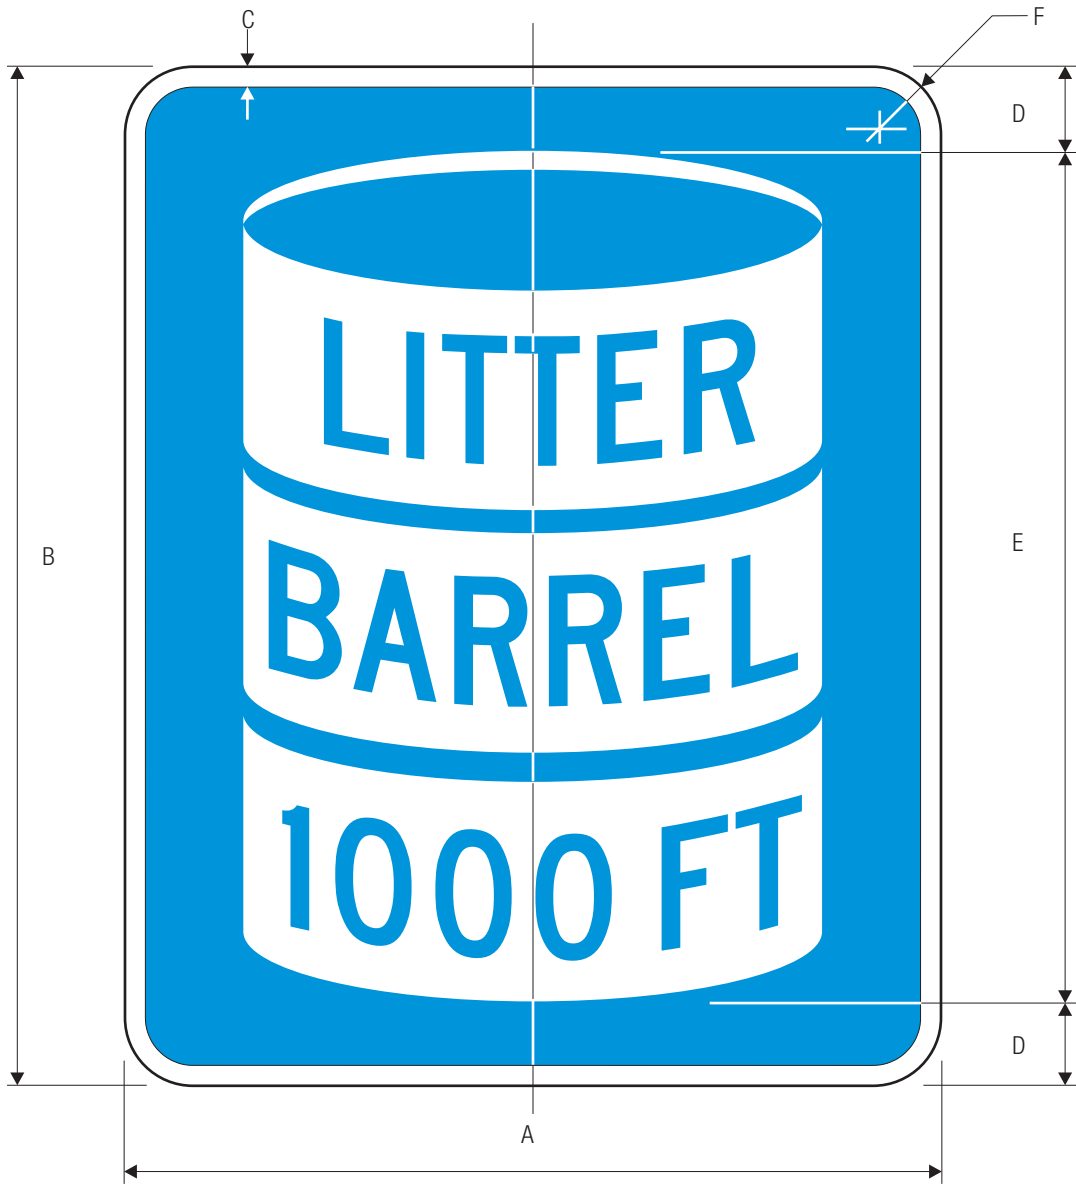

D9-4

*See page 6-45 for symbol design.

A	B	C	D	E	F
24	30	.625	2.5	25	1.5
36	48	1	6	36	2.25

COLORS: SYMBOL WHITE (RETROREFLECTIVE)
BACKGROUND BLUE (RETROREFLECTIVE)