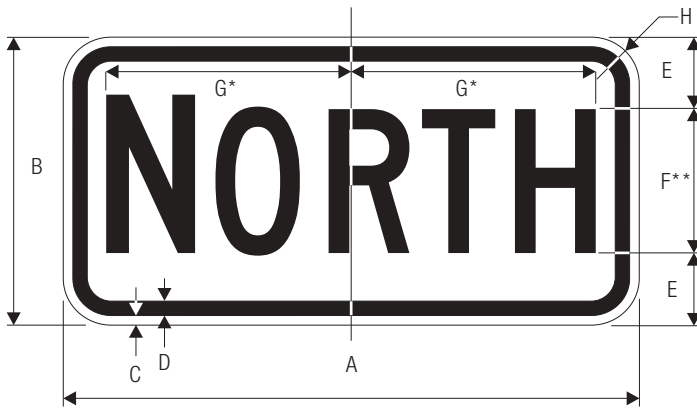

M3-1

A	B	C	D
24	12	.375	.625
30	15	.5	.75
E	F	G	H
3	6 C	10.207	1.5
3.5	8 C	12.389	1.875