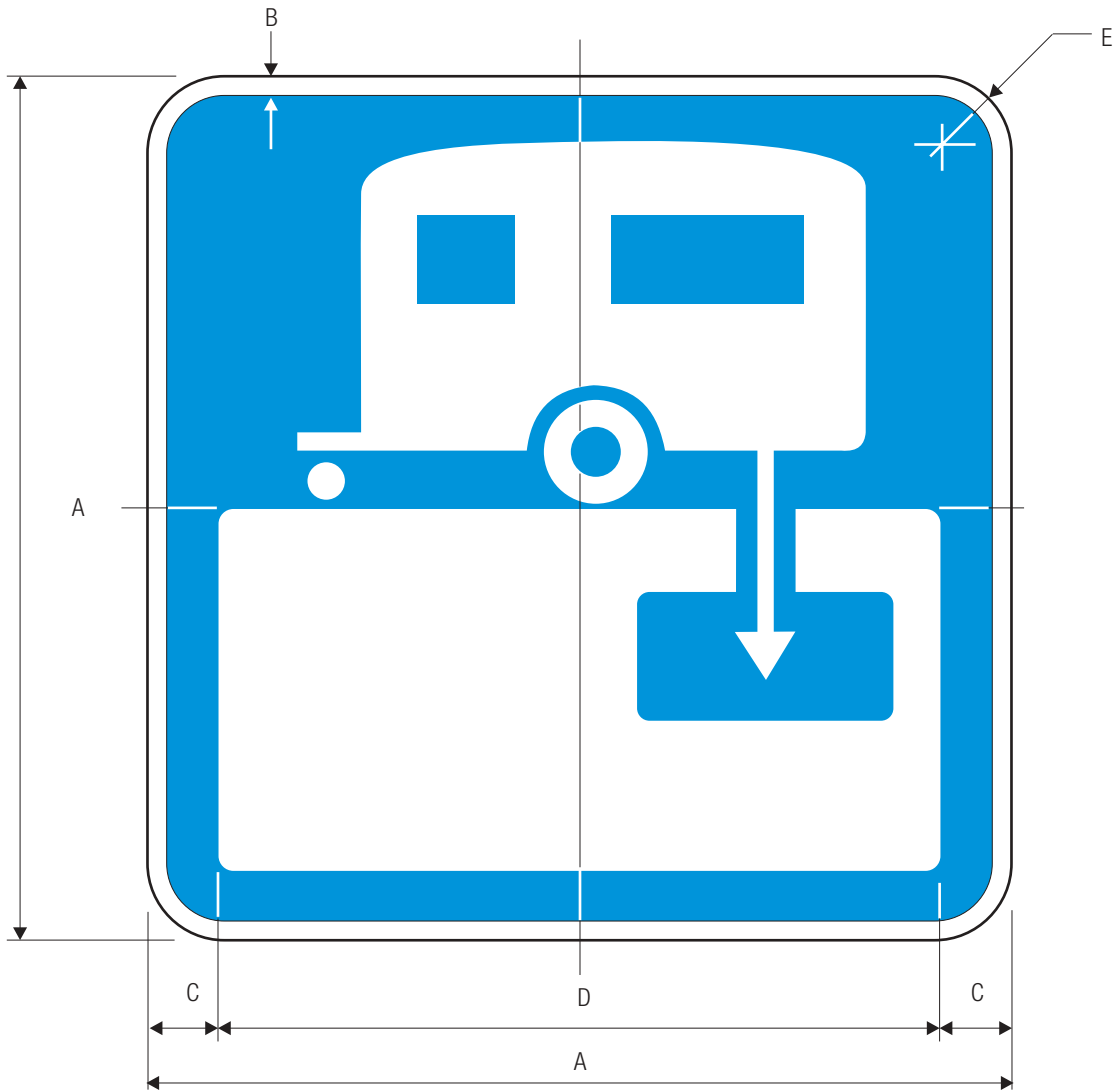

D9-12

*See page 6-49 for symbol design.

A	B	C	D	E
18	.5	1.5	15	1.5
24	.5	2	20	1.5
30	.75	2.5	25	1.875

COLORS: SYMBOL WHITE (RETROREFLECTIVE)
BACKGROUND BLUE (RETROREFLECTIVE)