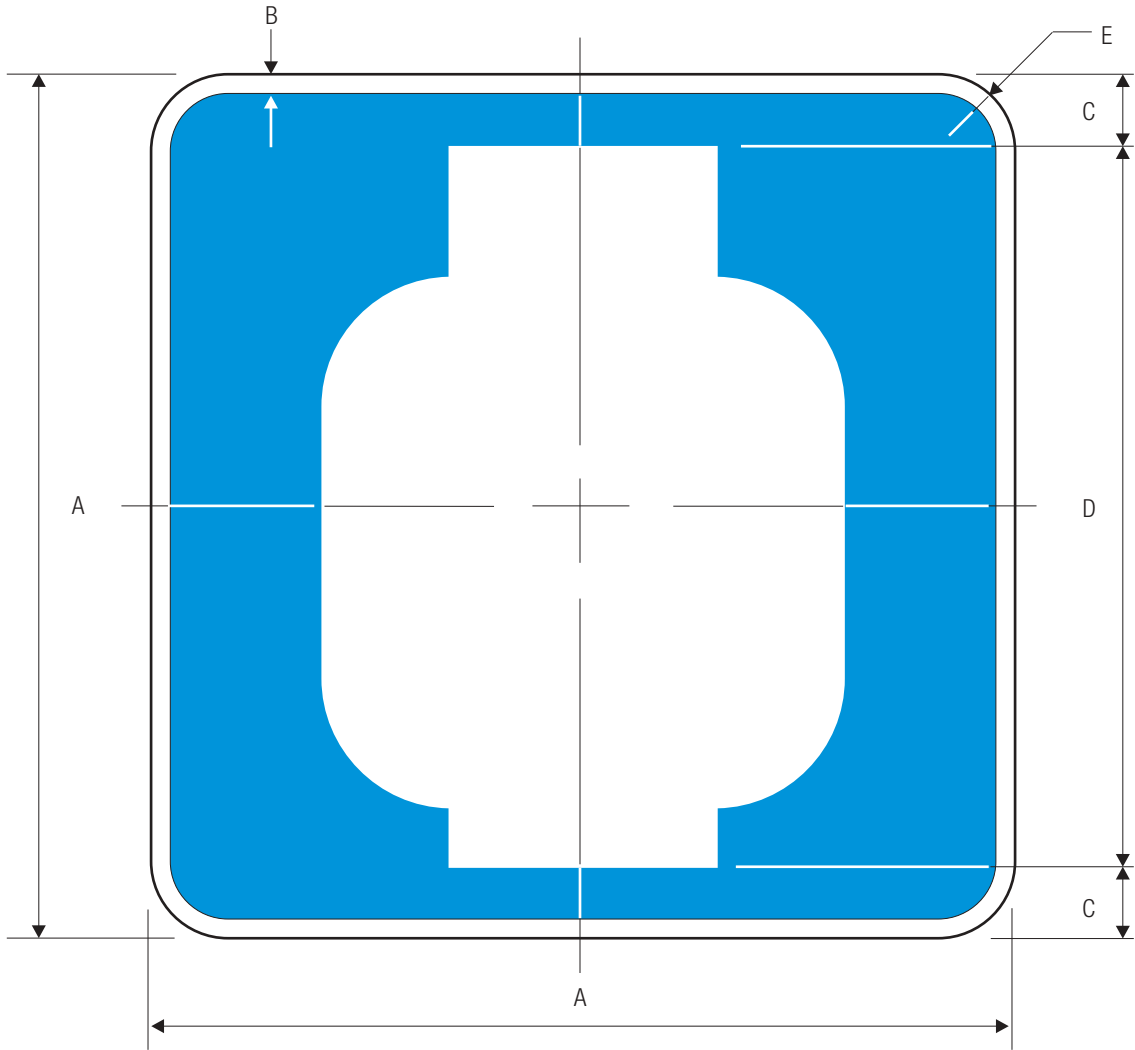

D9-15

*See page 6-51 for symbol design.

Smaller size panels may be used as applicable within terminal areas.

A	B	C	D	E
18	.5	1.5	15	1.5
24	.5	2	20	1.5
30	.75	2.5	25	1.875

COLORS: SYMBOL WHITE (RETROREFLECTIVE)
BACKGROUND BLUE (RETROREFLECTIVE)