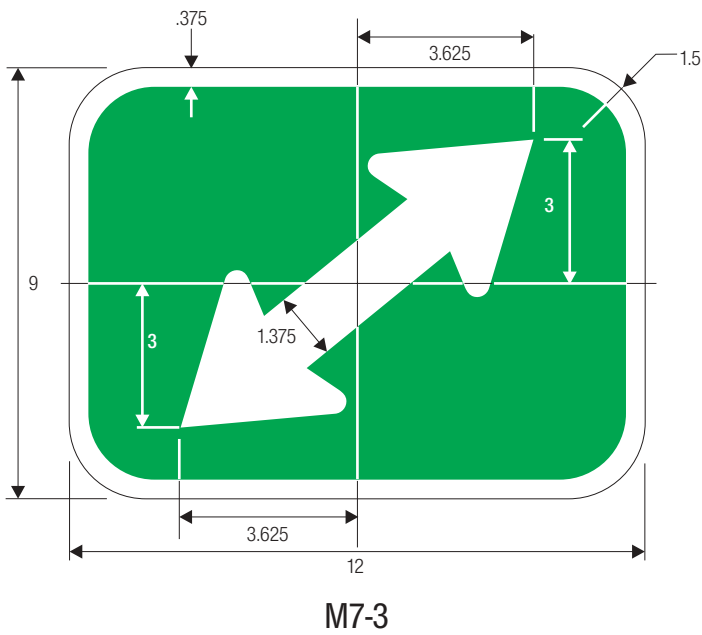

COLORS: SYMBOL —WHITE (RETROREFLECTIVE)
BACKGROUND —GREEN (RETROREFLECTIVE)