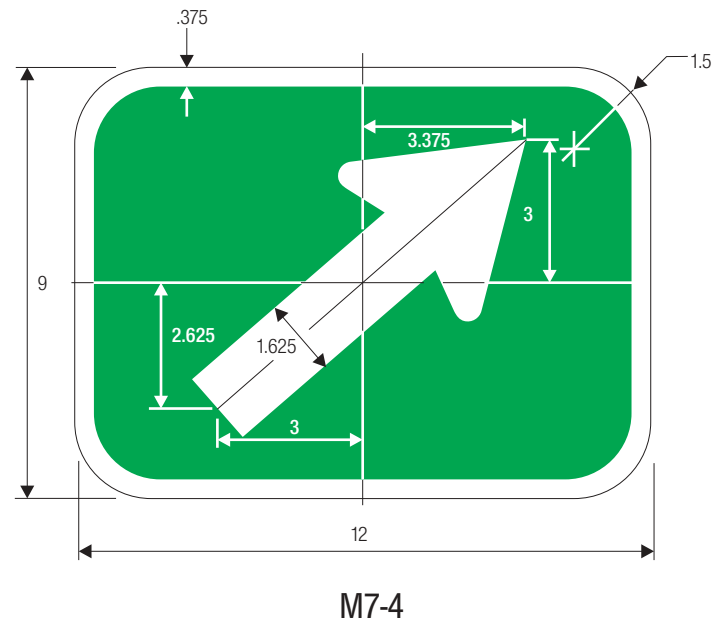

COLORS: SYMBOL —WHITE (RETROREFLECTIVE)
BACKGROUND —GREEN (RETROREFLECTIVE)