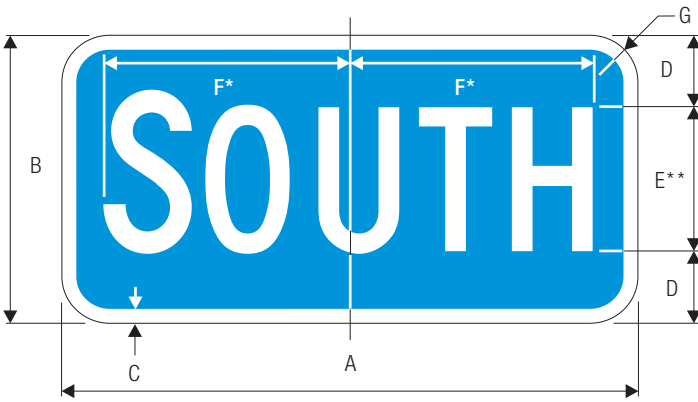

M3-3 (INTERSTATE)

A	B	C	D
24	12	.5	3
30	15	.75	3.5
E	F	G	
6 C	10.207	1.5	
8 C	12.729	1.875