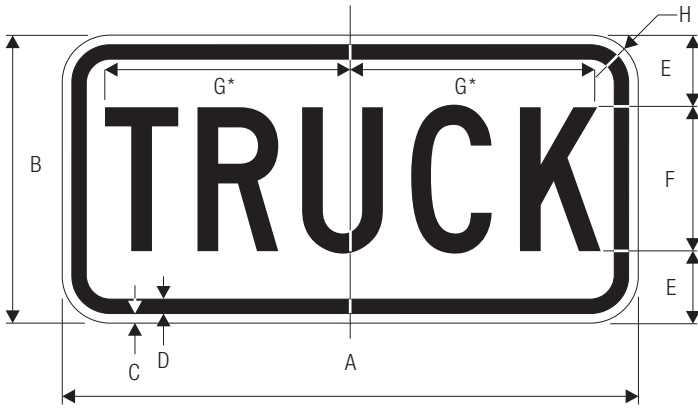

M4-4

A	B	C	D
24	12	.375	.625
30	15	.375	.625
E	F	G	H
3	6 C	9.875	1.5
3.5	8 C	12.25	1.5