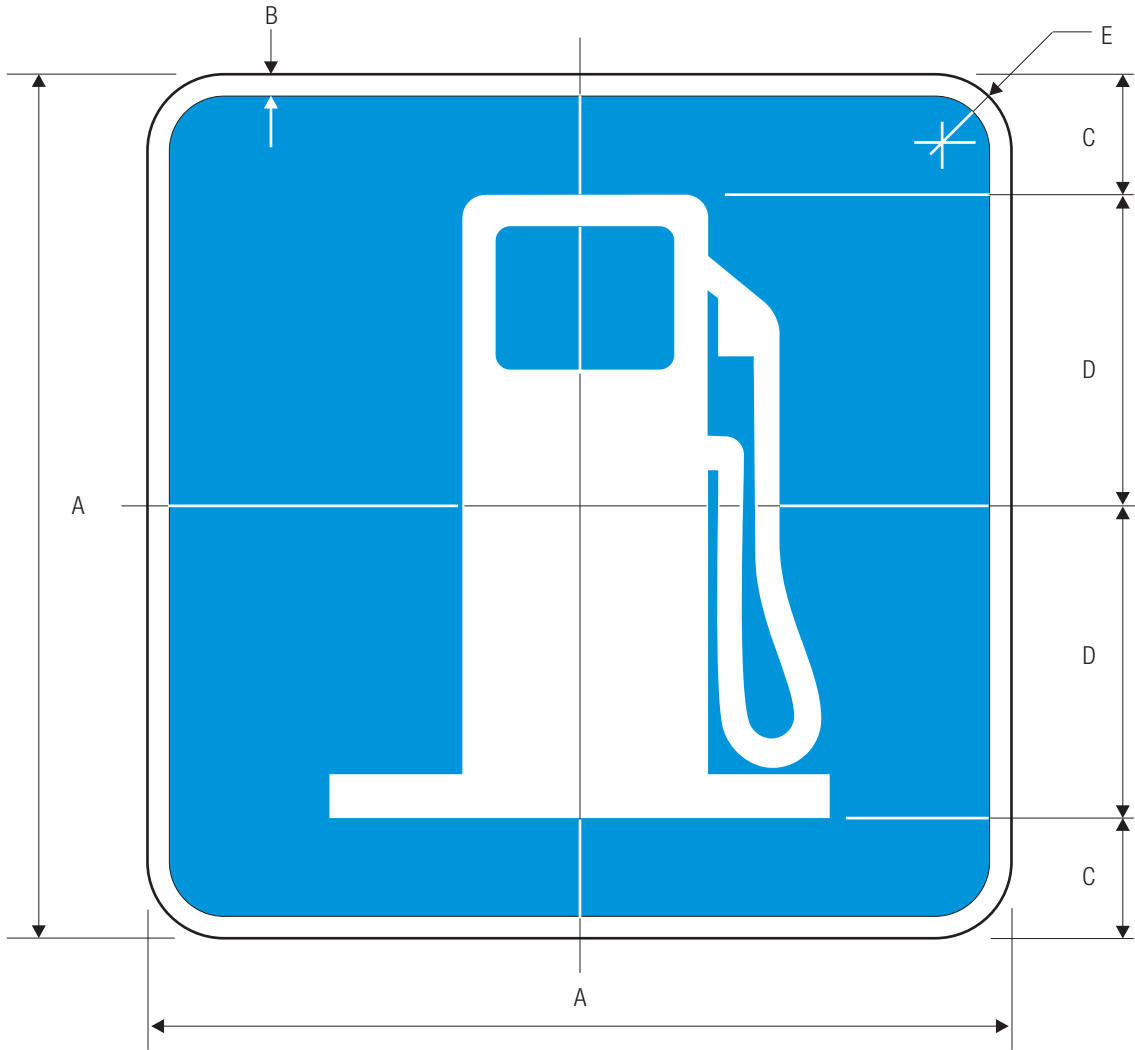

D9-7

*See page 6-12 for symbol design.

A	B	C	D	E
18	.5	3	6	1.5
24	.5	3	9	1.5
30	.75	3.75	11.25	1.875

COLORS: SYMBOL WHITE (RETROREFLECTIVE)
BACKGROUND BLUE (RETROREFLECTIVE)