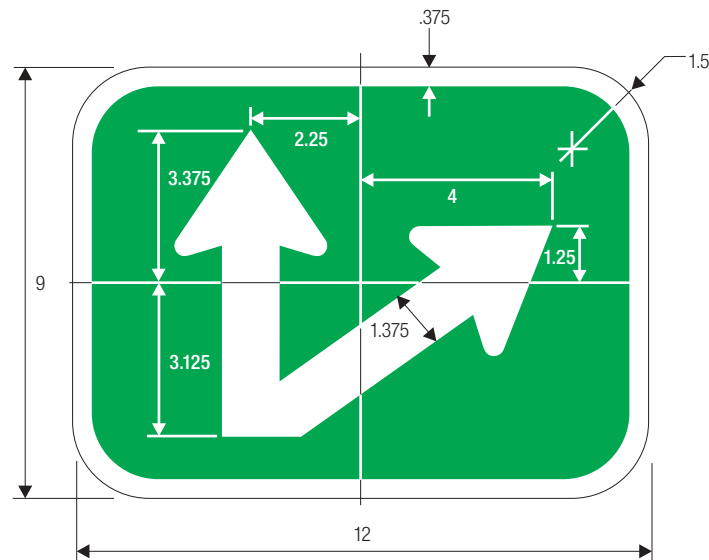

M7-7

COLORS: SYMBOL —WHITE (RETROREFLECTIVE)
BACKGROUND —GREEN (RETROREFLECTIVE)