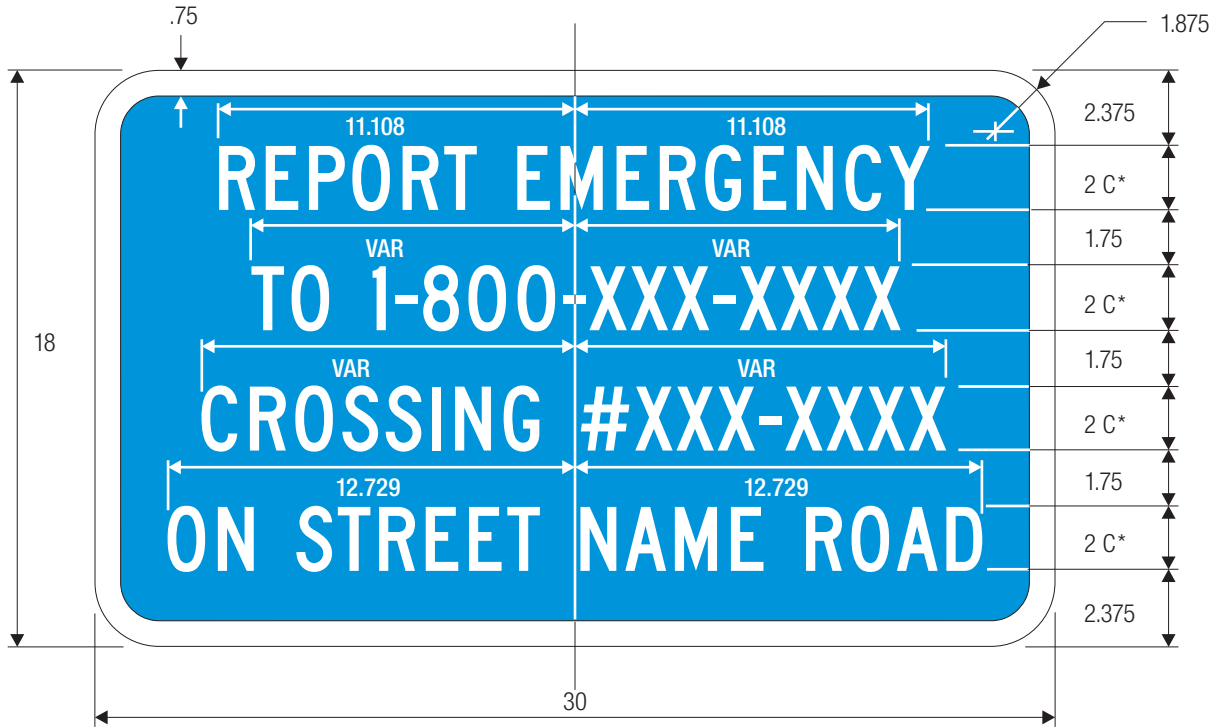

I-13a

*Series 2000 Standard Alphabets.

COLORS: LEGEND WHITE (RETROREFLECTIVE)
BACKGROUND BLUE (RETROREFLECTIVE)