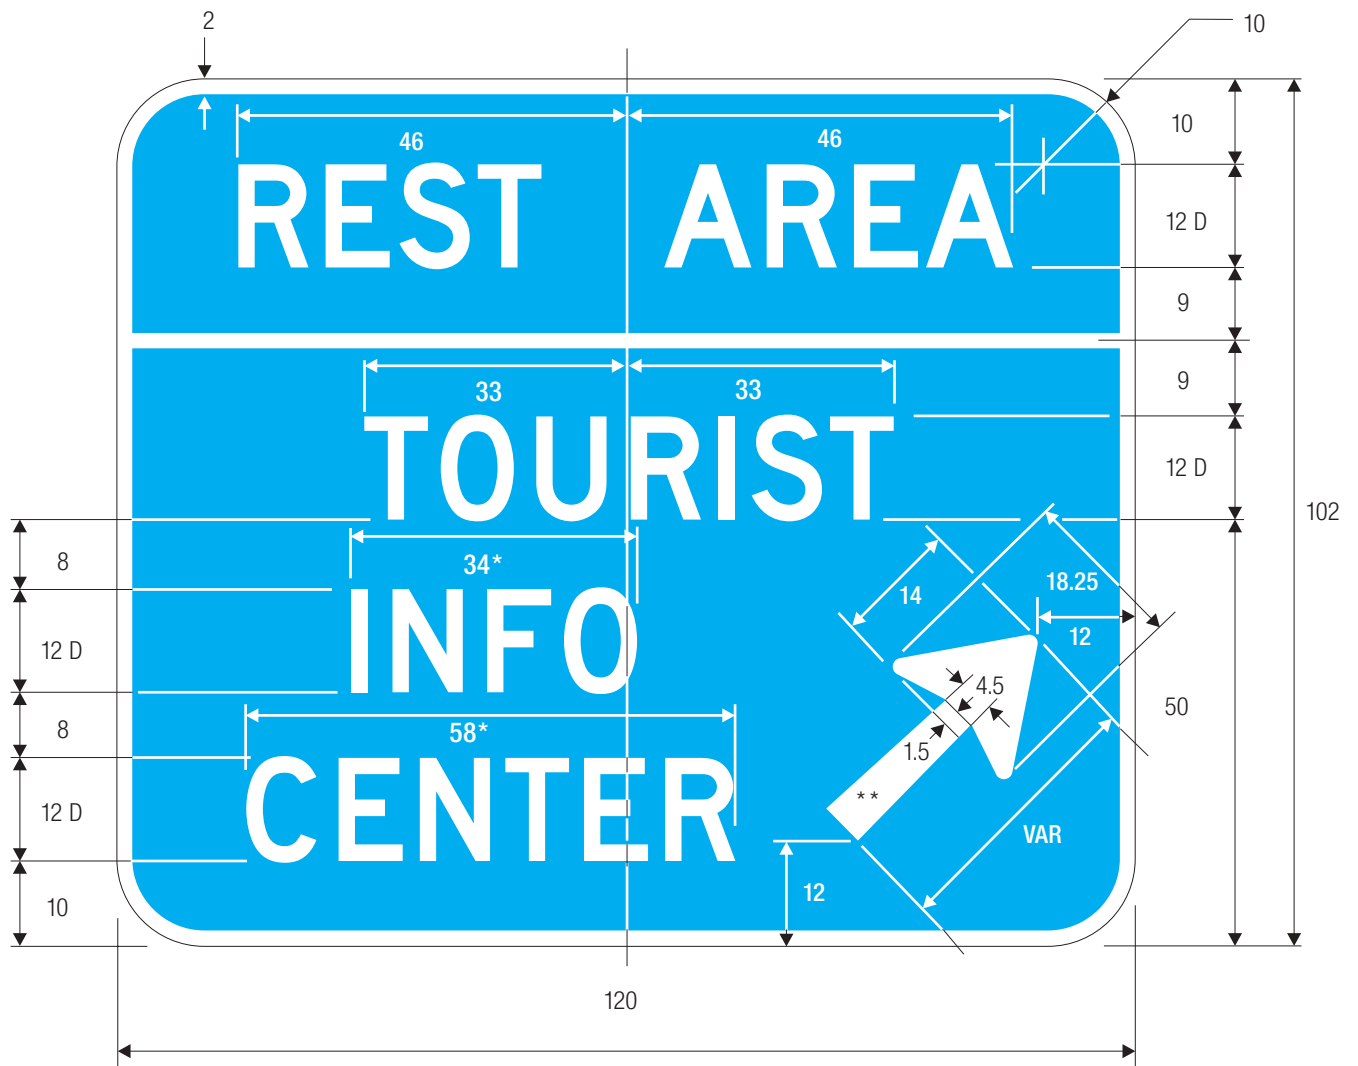

Exit Direction Rest Area-Tourist Info Center Sign

*Optically center legend

**See page 6-3 for arrow design details

COLORS: LEGEND — WHITE (RETROREFLECTIVE)
BACKGROUND — BLUE (RETROREFLECTIVE)