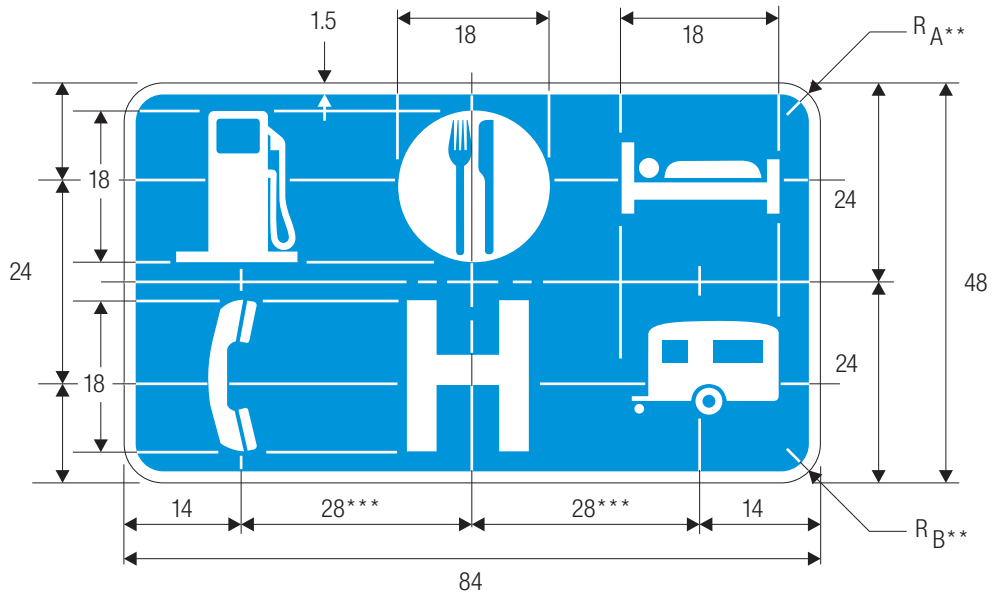

MOTORIST SERVICES SYMBOL SIGN

*Series 2000 Standard Alphabets.

**Where top panel is used, make R_B 200 mm.

Where bottom panel is used, make R_A 200 mm.

Where both panels are used, make corners square.

***700 horizontal dimension necessary to accommodate.

EXIT and Action Line messages.

COLORS: LEGEND — WHITE (RETROREFLECTIVE)
BACKGROUND — BLUE (RETROREFLECTIVE)