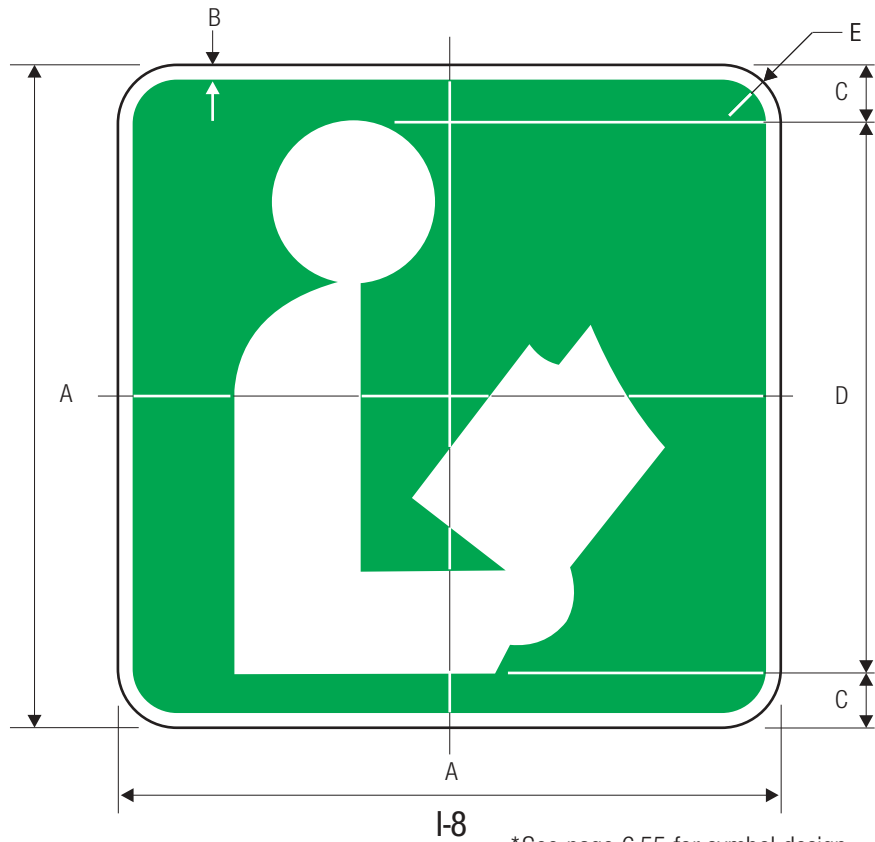

*See page 6-55 for symbol design.