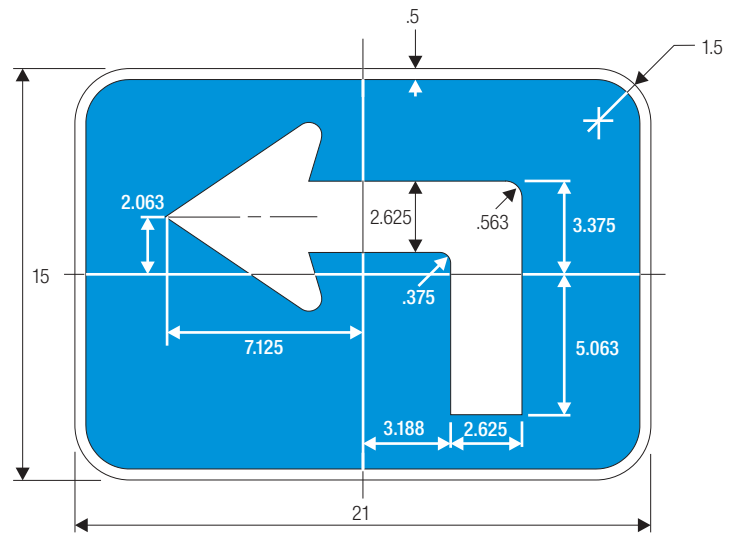

M5-1 (Interstate)