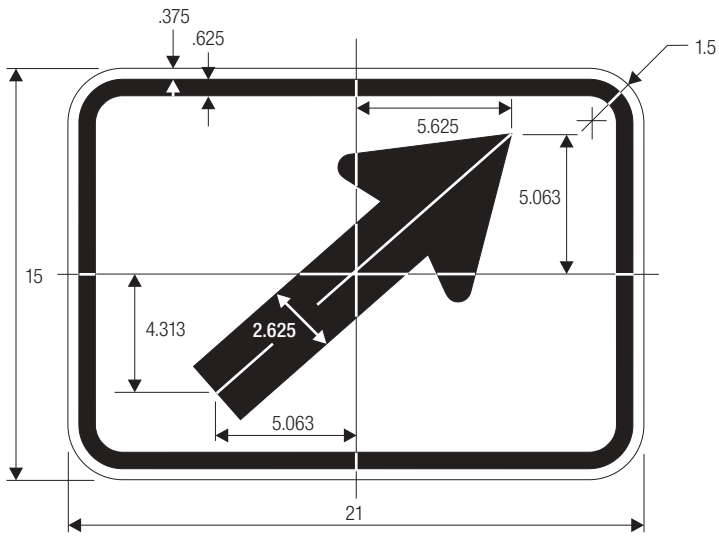

M6-2

COLORS: LEGEND —BLACK
BACKGROUND —WHITE (RETROREFLECTIVE)

COLORS: LEGEND —WHITE (RETROREFLECTIVE)
BACKGROUND —BLUE (RETROREFLECTIVE)