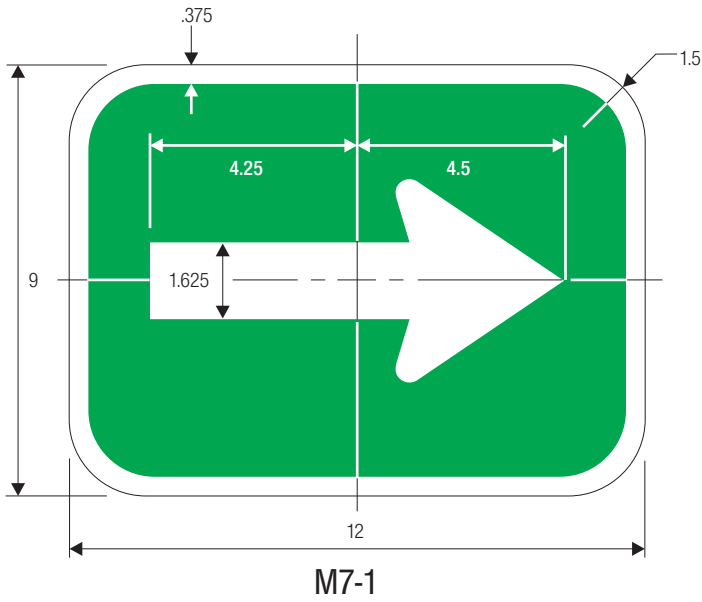

COLORS: SYMBOL —WHITE (RETROREFLECTIVE)
BACKGROUND —GREEN (RETROREFLECTIVE)