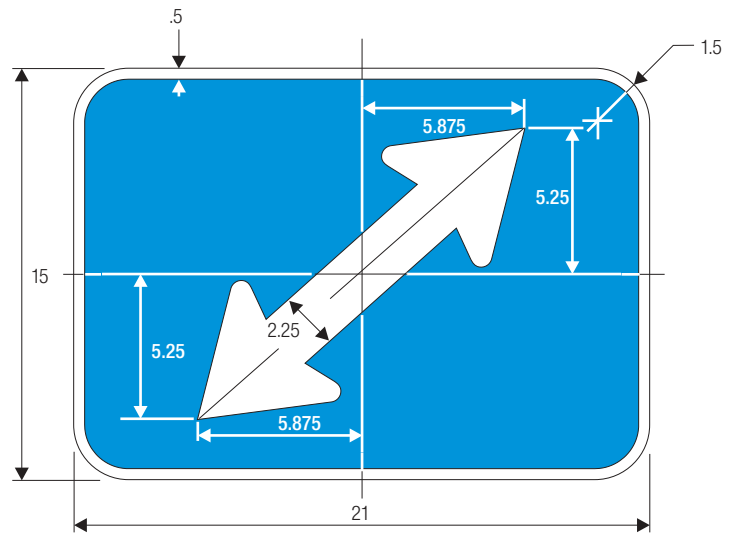

M6-5 (Interstate)