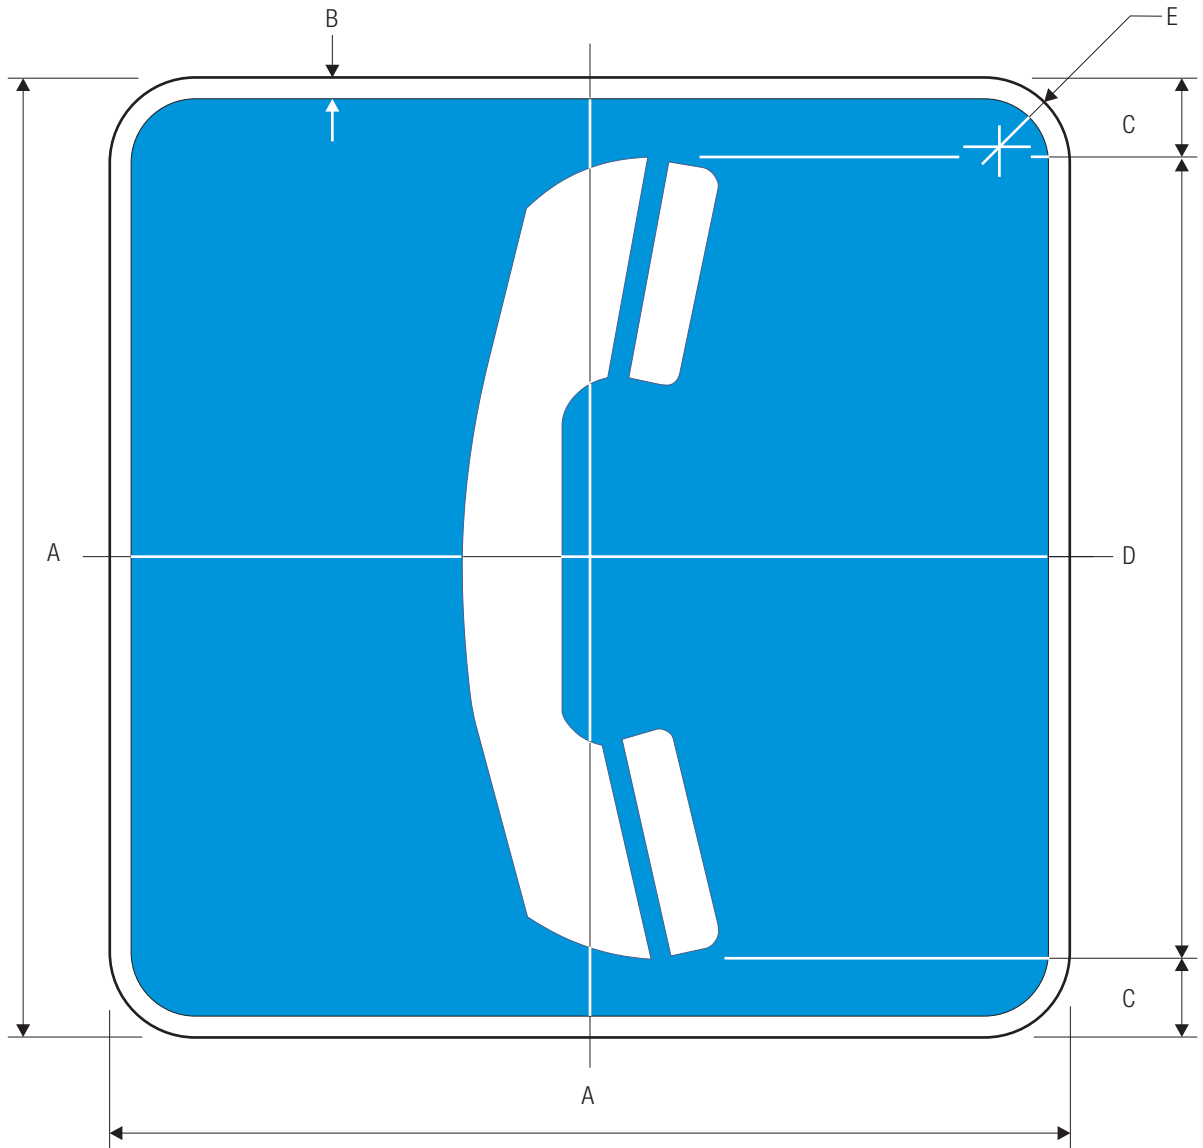

D9-1

*See page 6-42 for symbol design.

A	B	C	D	E
18	.5	1.5	15	1.5
24	.5	2	20	1.5
30	.75	2.5	25	1.875

COLORS: SYMBOL WHITE (RETROREFLECTIVE)
BACKGROUND BLUE (RETROREFLECTIVE)