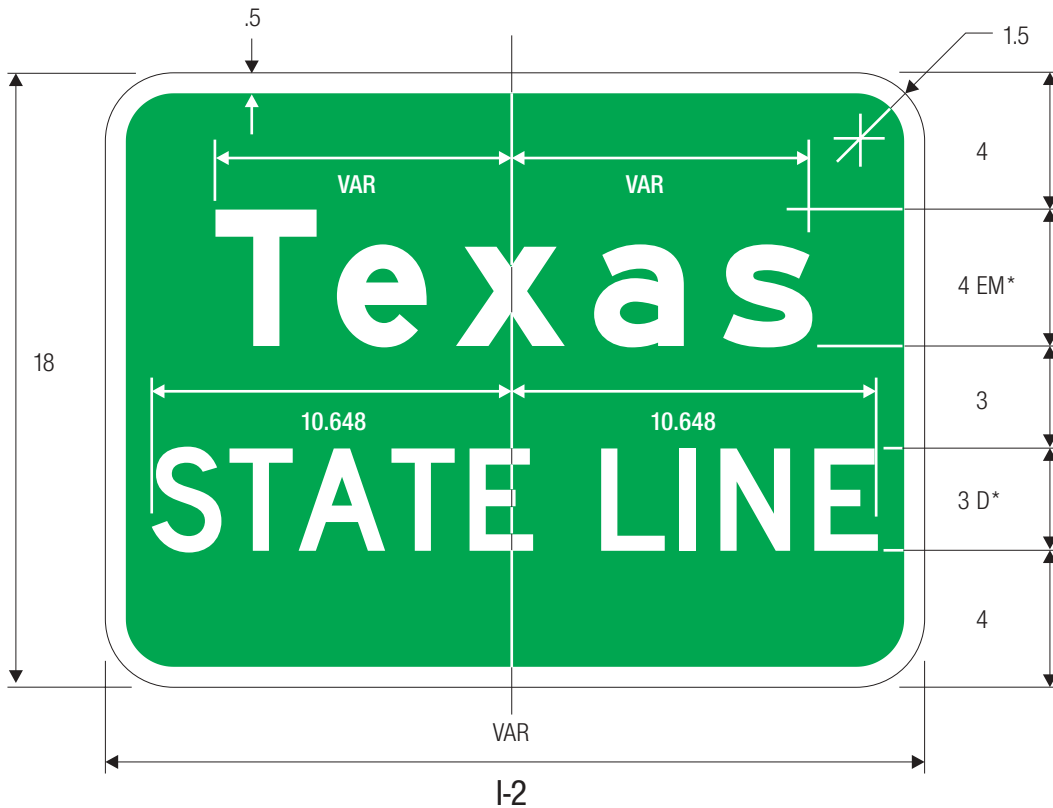

*Series 2000 Standard Alphabets.

COLORS: LEGEND   WHITE (RETROREFLECTIVE)
BACKGROUND   GREEN (RETROREFLECTIVE)