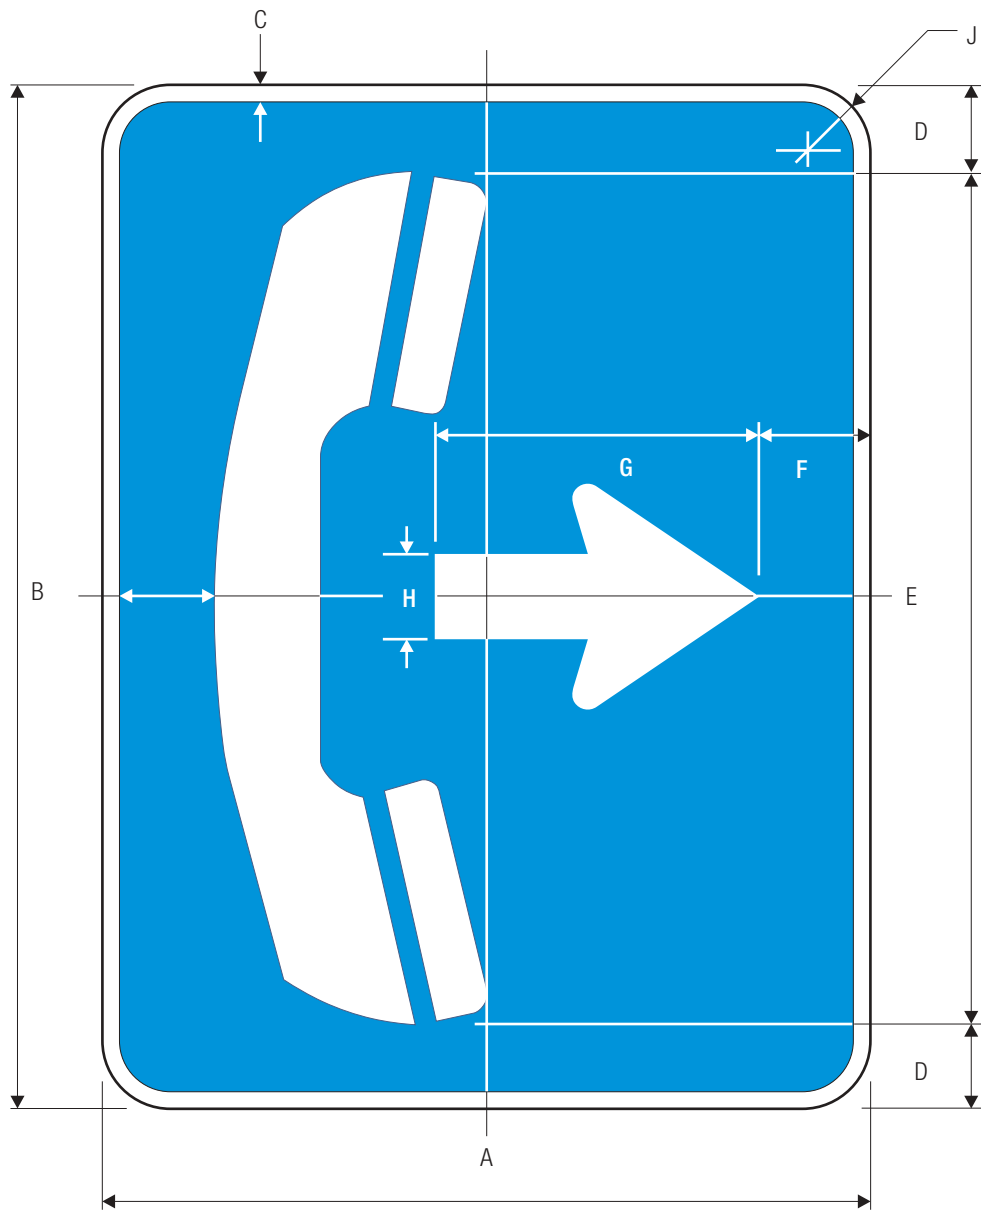

D9-1

*See page 6-42 for symbol design.

A	B	C	D	E
18	.5	1.5	15	1.5
24	.5	2	20	1.5
30	.75	2.5	25	1.875

COLORS: SYMBOL WHITE (RETROREFLECTIVE)
 BACKGROUND BLUE (RETROREFLECTIVE)

D9-1a

A	B	C	D	E	F	G	H	J
18	24	.5	2	20	1.75	8.5	2	1.5
24	30	.625	2.5	25	2.5	10.5	2.625	1.5
30	36	.75	3	30	3	13.25	3.25	1.875