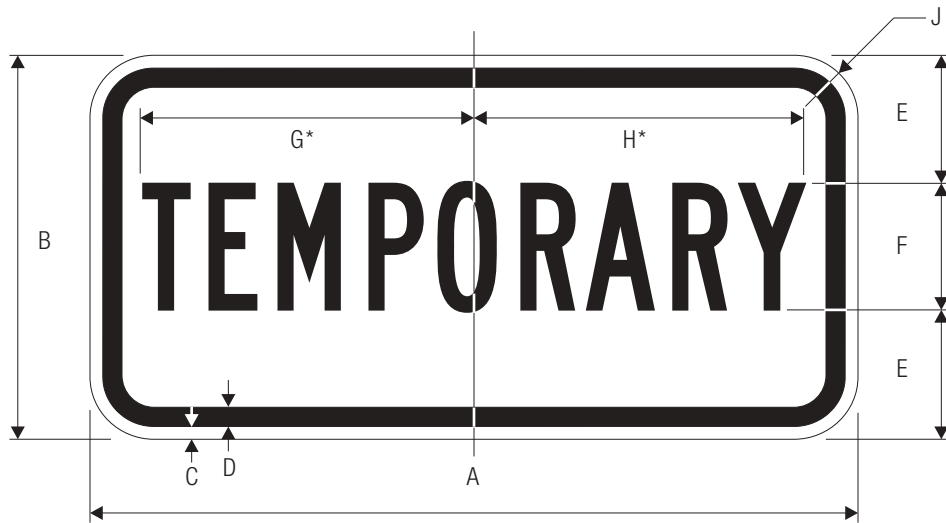

M4-7 *Reduce spacing 40%.

A	B	C	D	E	F	G	H	J
24	12	.375	.625	4	4 B	9.5	9.625	1.5
30	15	.375	.625	5	5 B	11.875	12.063	1.5

COLORS: LEGEND —BLACK
BACKGROUND —WHITE (RETROREFLECTIVE)