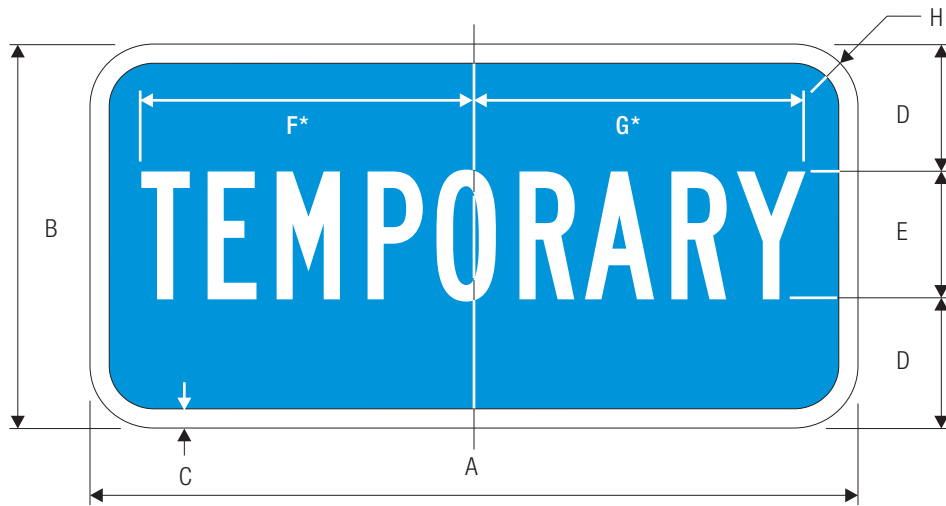

M4-7 (INTERSTATE) *Reduce spacing 20%

A	B	C	D	E	F	G	H
24	12	.5	4	4 B	10	10.125	1.5
30	15	.5	5	5 B	12.5	12.688	1.5

COLORS: LEGEND —WHITE (RETROREFLECTIVE)
BACKGROUND —BLUE (RETROREFLECTIVE)