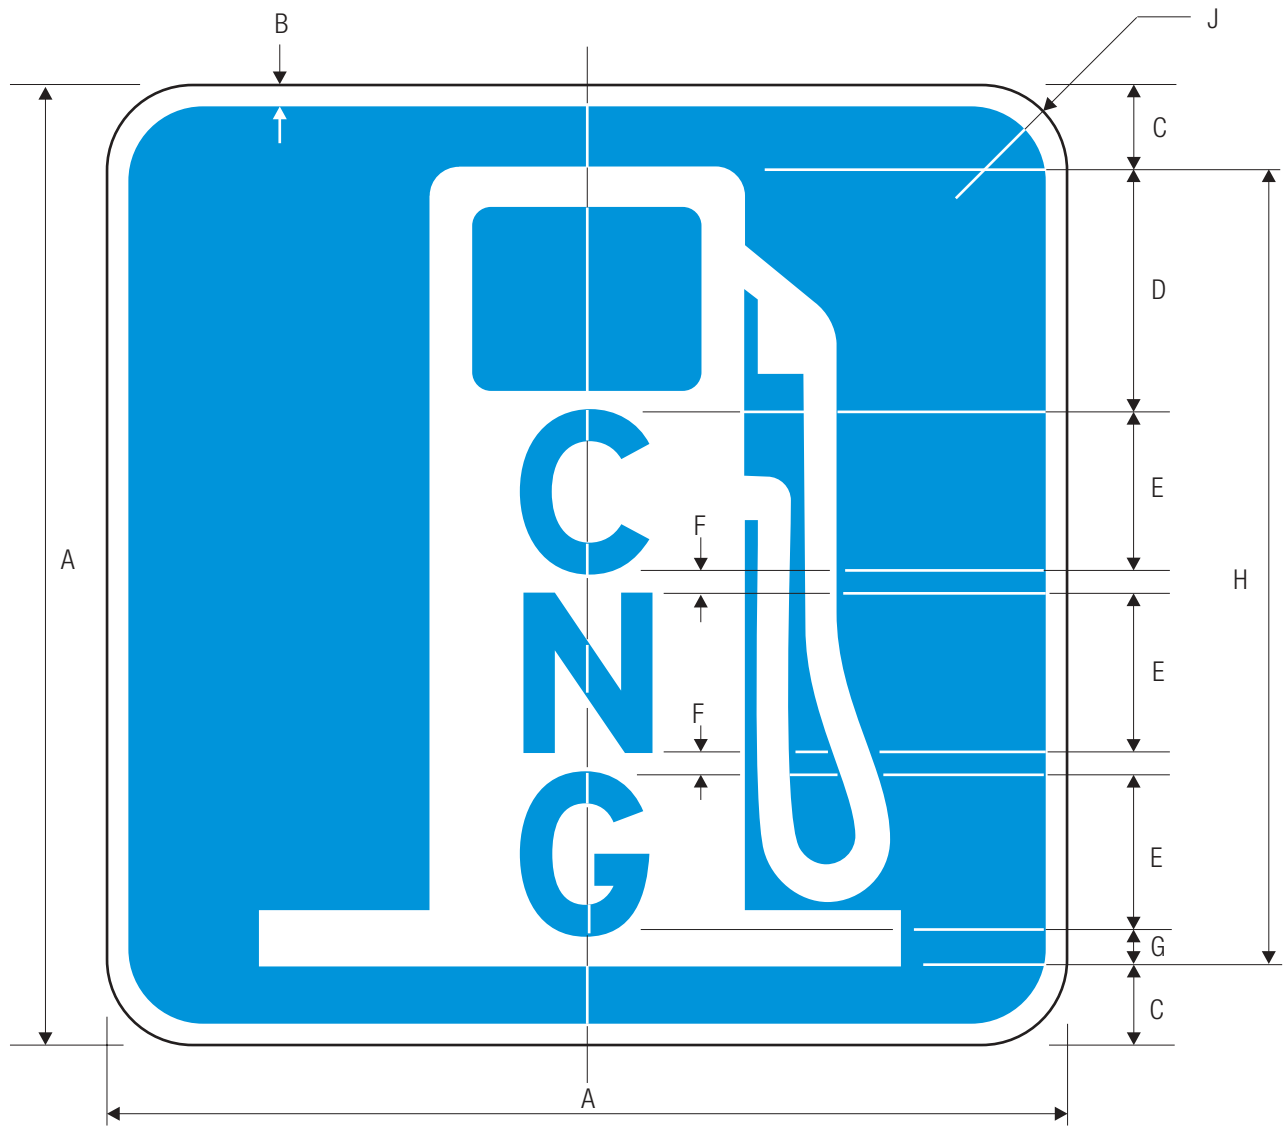

D9-11a

*See page 6-12 for design.

A	B	C	D	E	F	G	H	J
18	.5	1.5	4.5	3 EM	.5	.5	15	1.5
24	.5	1.125	6	4 EM	.5	.75	19.75	1.5
30	.75	2.5	7.625	5 EM	.688	1	25	1.875

COLORS: LEGEND BLUE (RETROREFLECTIVE)
SYMBOL WHITE (RETROREFLECTIVE)
BACKGROUND BLUE (RETROREFLECTIVE)