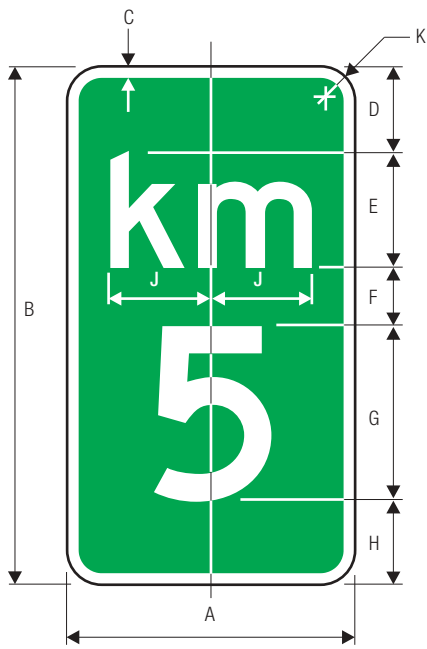

D10-1

A	B	C	D
10	18	.5	3
12	24	.5	3.5

E	F	G	H
4 D	2	6 D	3
4 D	3	10 D	3.5

J	K	L
3.502	1.5	3.922
3.502	1.5	3.922