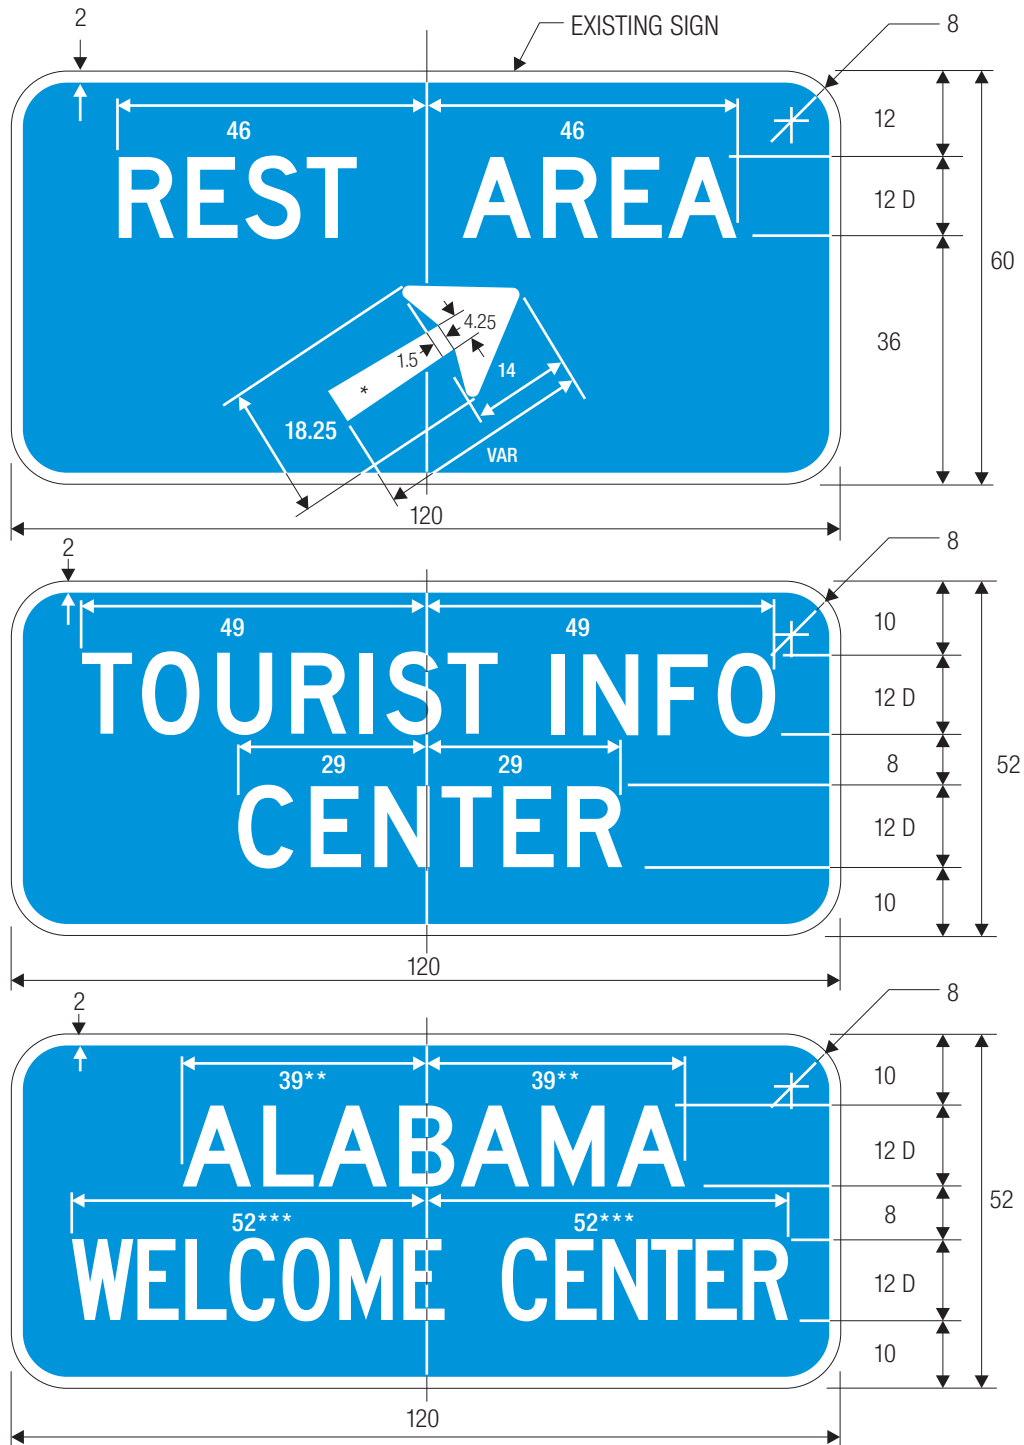

*See page 6-3 for arrow design details
**Optically center other State names
***Reduce spacing to fit

**SUPPLEMENTAL TOURIST INFORMATION-WELCOME CENTER SIGNS
(FOR USE WITH EXISTING ADVANCE REST AREA SIGN)**

COLORS: LEGEND — WHITE (RETROREFLECTIVE)
BACKGROUND — BLUE (RETROREFLECTIVE)