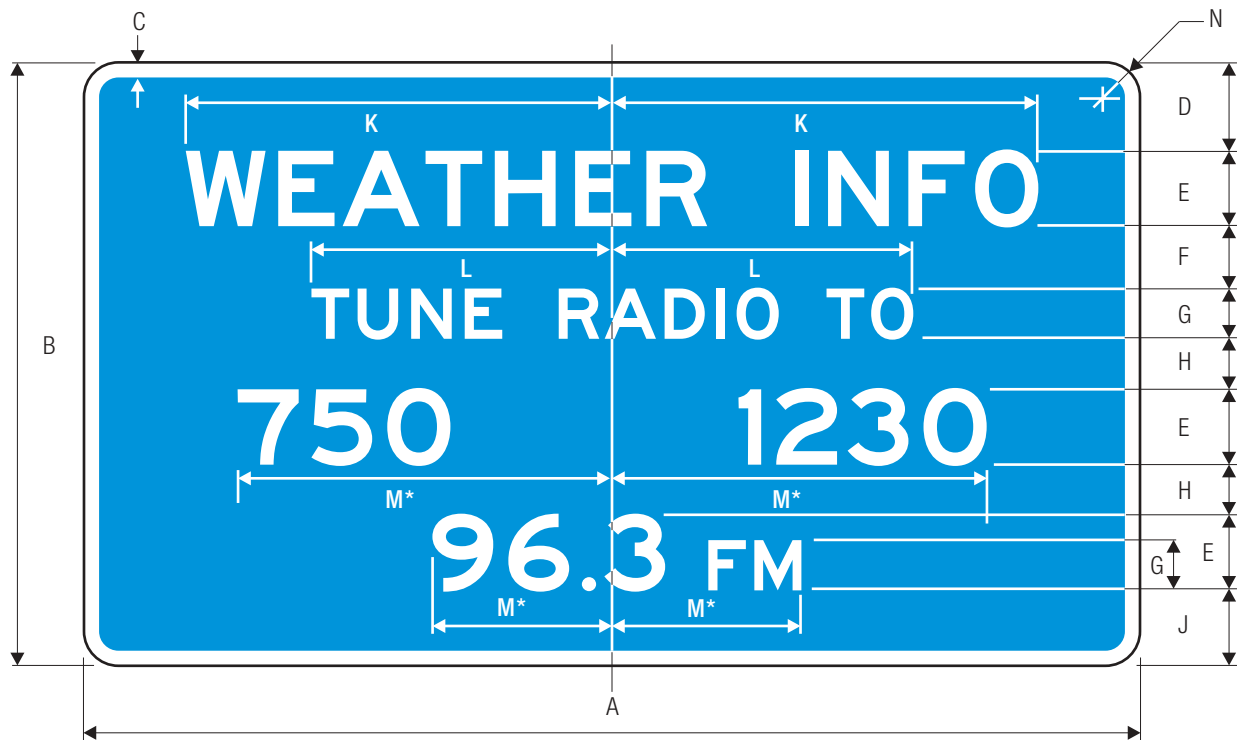

COLORS: LEGEND —WHITE (RETROREFLECTIVE)
 BACKGROUND —GREEN (RETROREFLECTIVE)

D11-1

*See page 6-7 for symbol design.

A	B	C	D	E	F	G	H	J	K
24	18	.5	1.5	7	3.5	3 C	5.5	9.5	1.5
30	24	.625	1.875	8.75	4.375	4 C	6.875	12.5	1.5

COLORS: LEGEND WHITE (RETROREFLECTIVE)
 SYMBOL WHITE (RETROREFLECTIVE)
 BACKGROUND GREEN (RETROREFLECTIVE)

D12-1

*Optically space characters about vertical centerline.

A	B	C	D	E	F	G	H	J	K	L	M	N
84	48	1.5	7	6 E	5	4 E	4	6	33.5	24	VAR	3
108	66	2	9	8 E	7	6 E	6	8	44.75	36	VAR	4
132	84	2	11	10 E	9	8 E	8	10	55.875	48	VAR	5