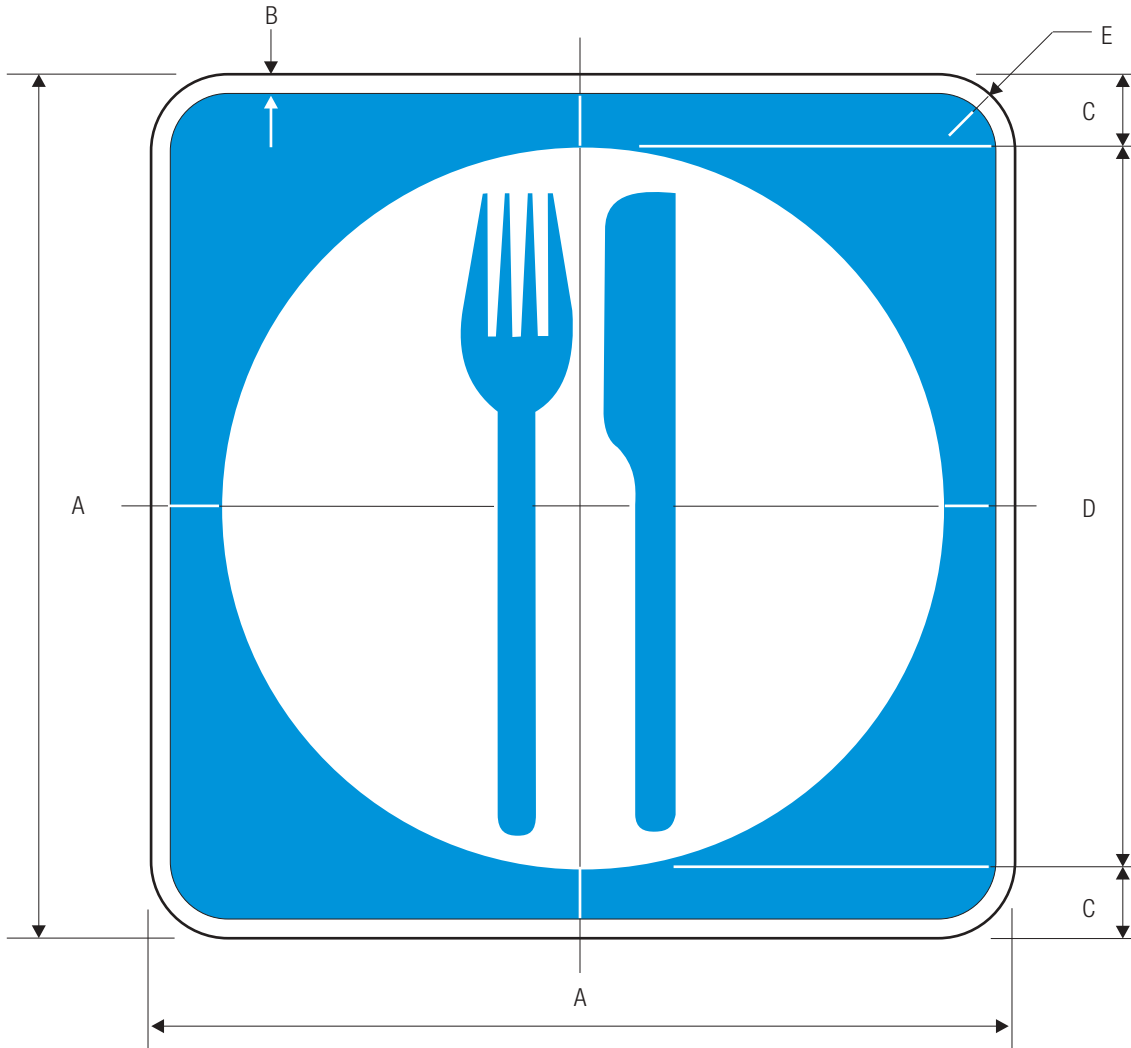

D9-8

*See page 6-46 for symbol design.

A	B	C	D	E
18	.5	1.5	15	1.5
24	.5	2	20	1.5
30	.75	2.5	25	1.875

COLORS: SYMBOL WHITE (RETROREFLECTIVE)
BACKGROUND BLUE (RETROREFLECTIVE)