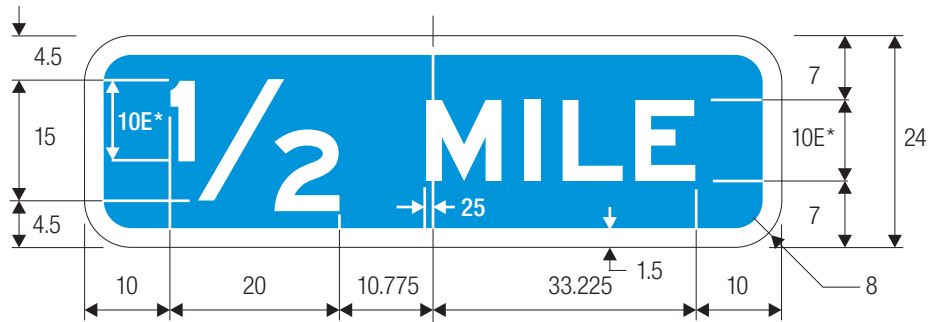

MOTORIST SERVICES SYMBOL SIGN

*Series 2000 Standard Alphabets.

**Where top panel is used, make R_B 200 mm.

Where bottom panel is used, make R_A 200 mm.

Where both panels are used, make corners square.

***700 horizontal dimension necessary to accommodate.

EXIT and Action Line messages.

COLORS: LEGEND — WHITE (RETROREFLECTIVE)
BACKGROUND — BLUE (RETROREFLECTIVE)