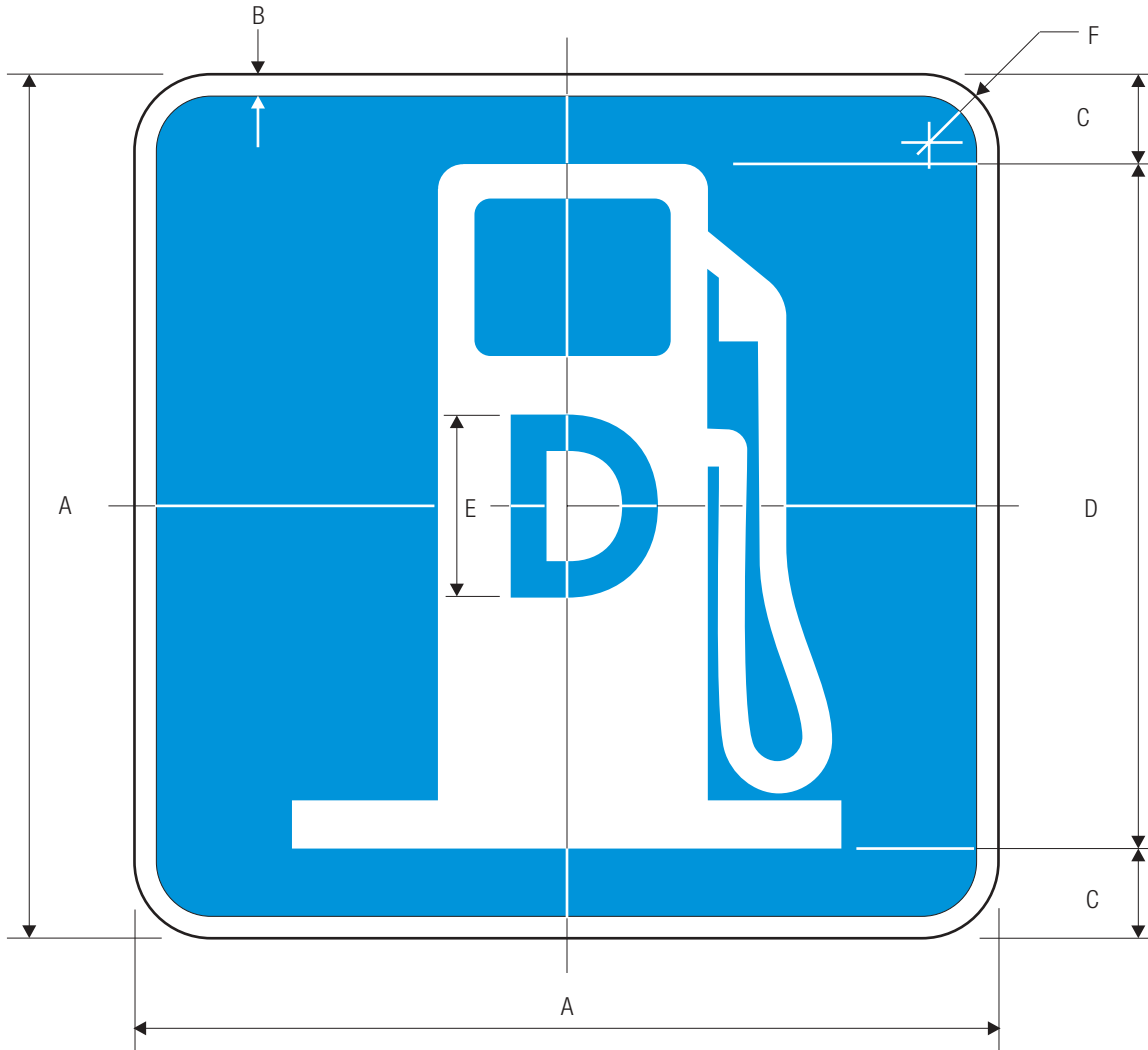

D9-11

*See page 6-12 for symbol design.

A	B	C	D	E	F
18	.5	1.5	15	4 EM	1.5
24	.5	2	20	6 EM	1.5
30	.75	2.5	25	8 EM	1.875

COLORS: SYMBOL WHITE (RETROREFLECTIVE)
BACKGROUND BLUE (RETROREFLECTIVE)