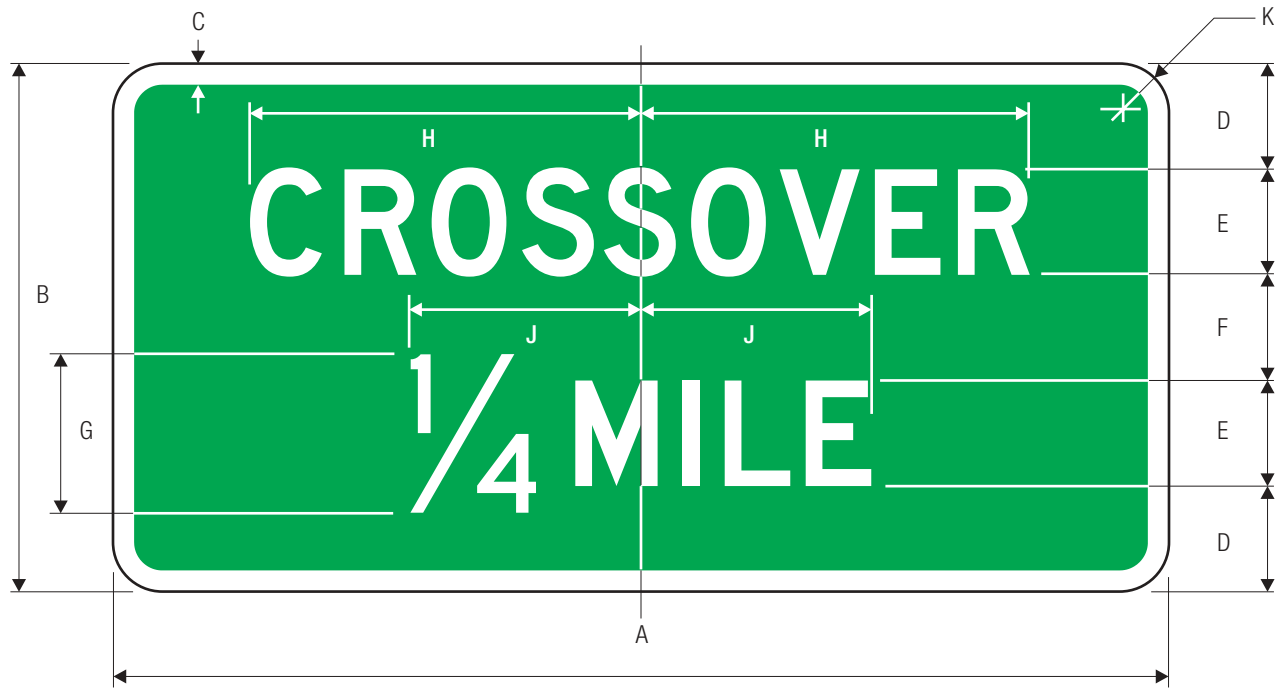

D13-2

Use arrow at crossover location.

A	B	C	D	E	F	G	H	J	K	L	M
60	30	.75	6	6 D	6	9	23	13.5	1.875	6	18
72	36	1	7	8 D	6	12	30.625	18	2	8	24

COLORS: LEGEND —WHITE (RETROREFLECTIVE)
BACKGROUND —GREEN (RETROREFLECTIVE)