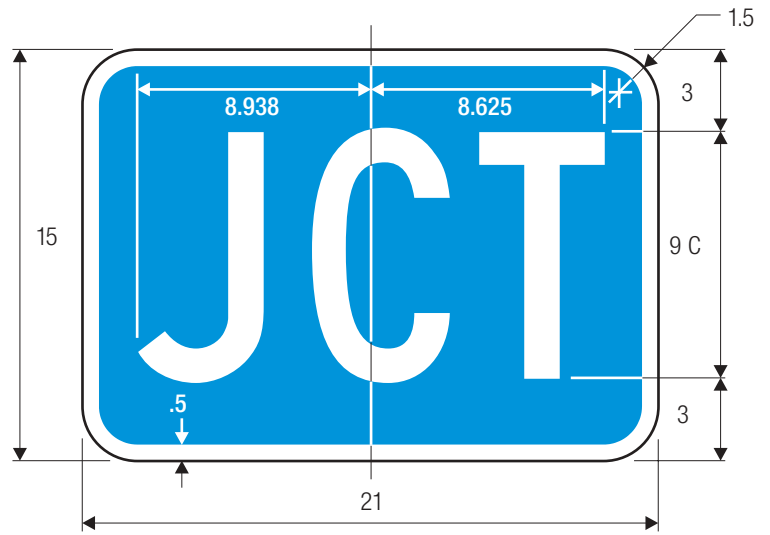

M2-1 (Interstate)

COLORS: LEGEND — WHITE (RETROREFLECTIVE)
BACKGROUND — BLUE (RETROREFLECTIVE)