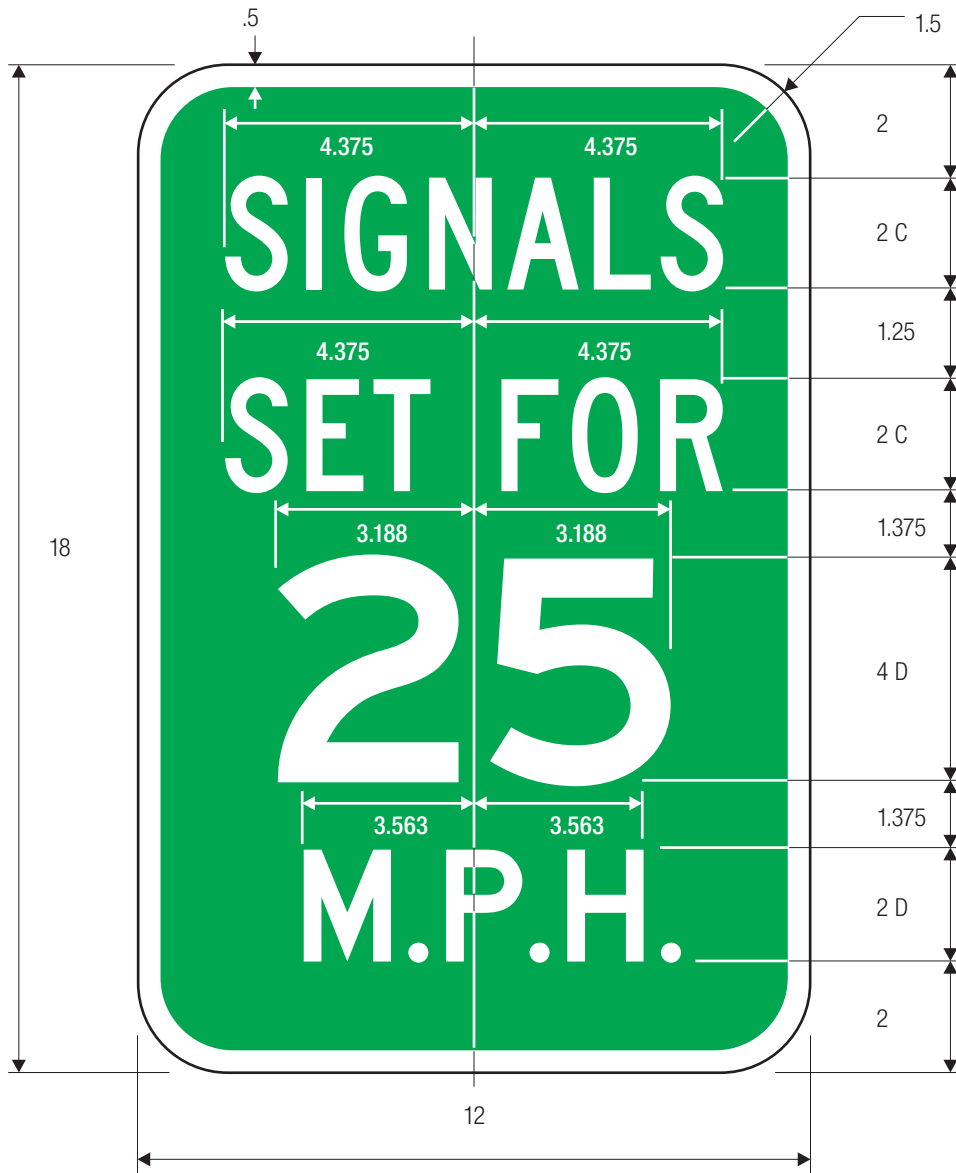

I1-1

COLORS: LEGEND WHITE (RETROREFLECTIVE)
BACKGROUND GREEN (RETROREFLECTIVE)