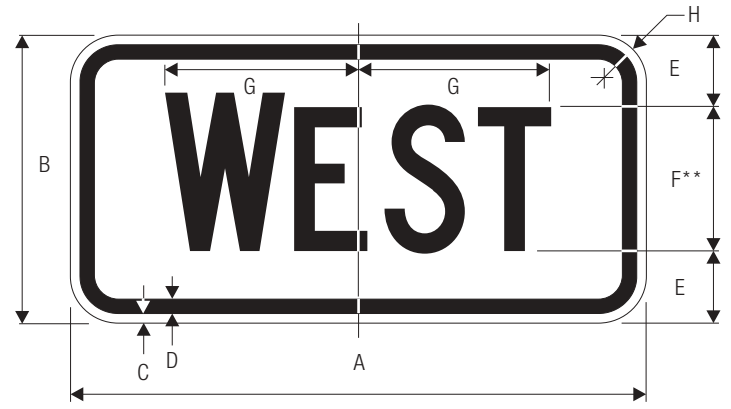

M3-4

A	B	C	D
24	12	.375	.625
30	15	.5	.75
E	F	G	H
75	150 C	8.046	1.5
87.5	200 C	10.728	1.875

*Reduce to fit for 30" size.
**Make first letter 10% larger.

COLORS: LEGEND —BLACK
BACKGROUND —WHITE (RETROREFLECTIVE)