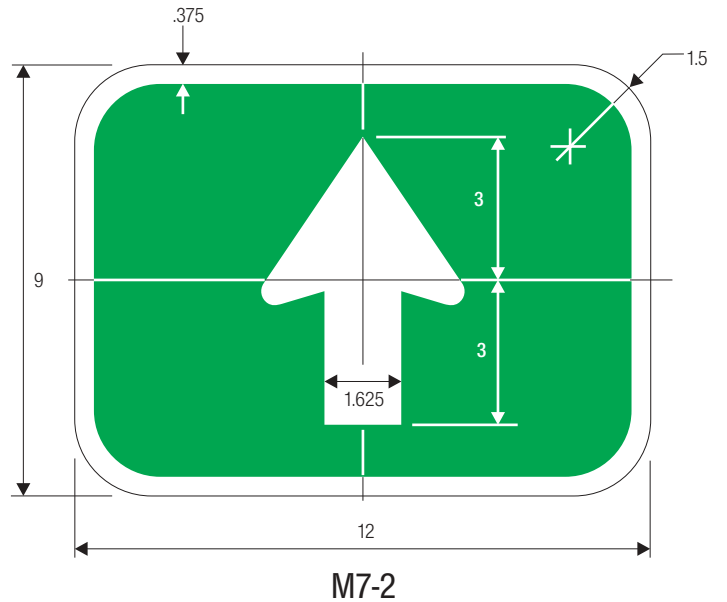

COLORS: SYMBOL —WHITE (RETROREFLECTIVE)
BACKGROUND —GREEN (RETROREFLECTIVE)