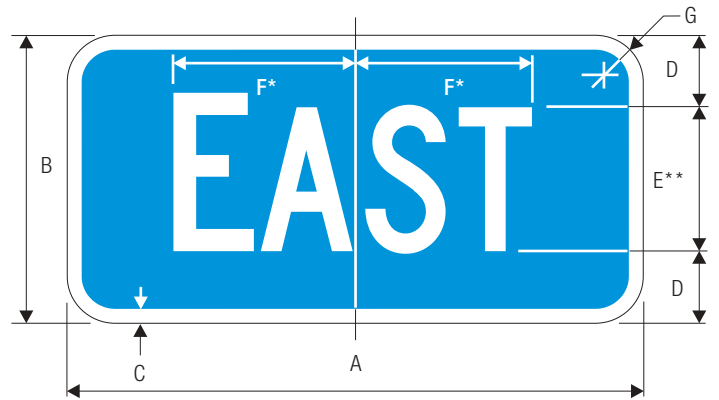

M3-2 (INTERSTATE)

A	B	C	D
24	12	.5	3
30	15	.75	3.5
E	F	G	
6 C	7.445	1.5	
8 C	9.947	1.875	

*Reduce to fit for 30" size.
**Make first letter 10% larger.

COLORS: LEGEND —WHITE (RETROREFLECTIVE)
BACKGROUND —BLUE (RETROREFLECTIVE)