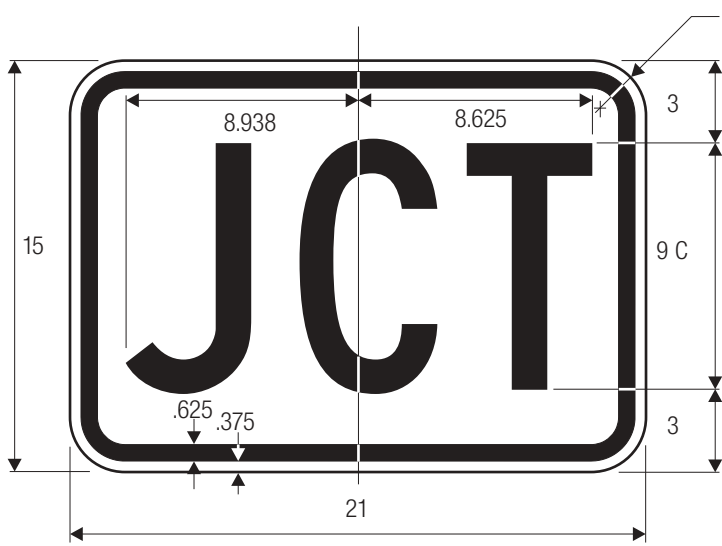

M2-1

COLORS: LEGEND — BLACK
BACKGROUND — WHITE (RETROREFLECTIVE)