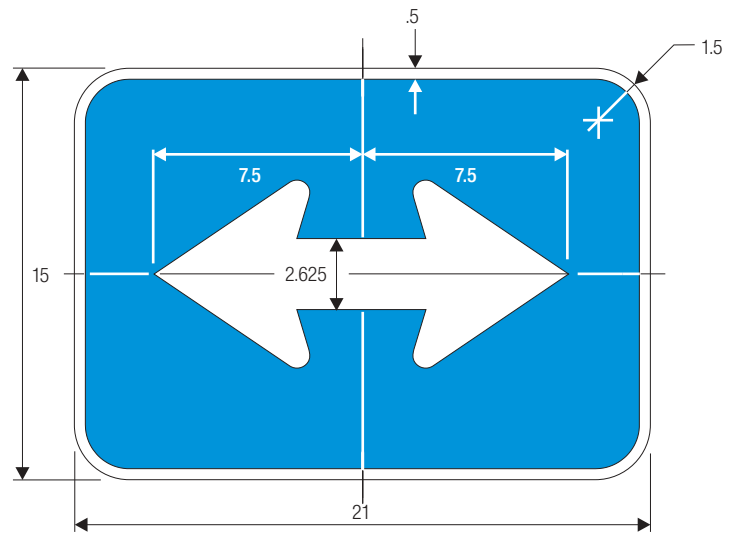

M6-4 (Interstate)

COLORS: LEGEND —BLACK
BACKGROUND —WHITE (RETROREFLECTIVE)

COLORS: LEGEND —WHITE (RETROREFLECTIVE)
BACKGROUND —BLUE (RETROREFLECTIVE)