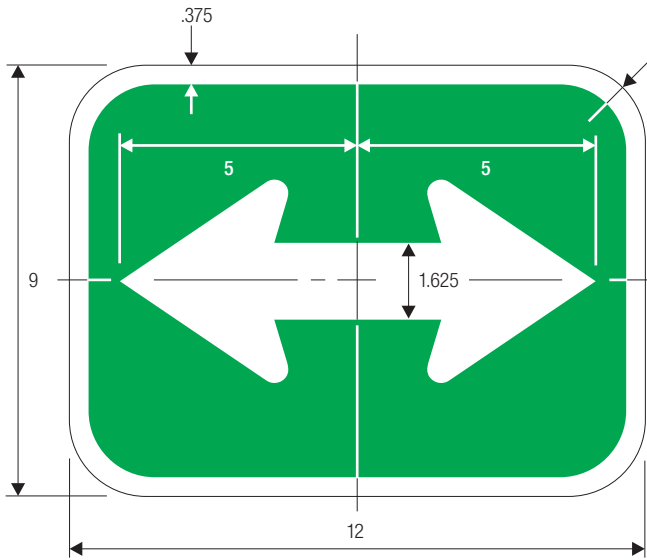

M7-5

COLORS: SYMBOL —WHITE (RETROREFLECTIVE)
BACKGROUND —GREEN (RETROREFLECTIVE)