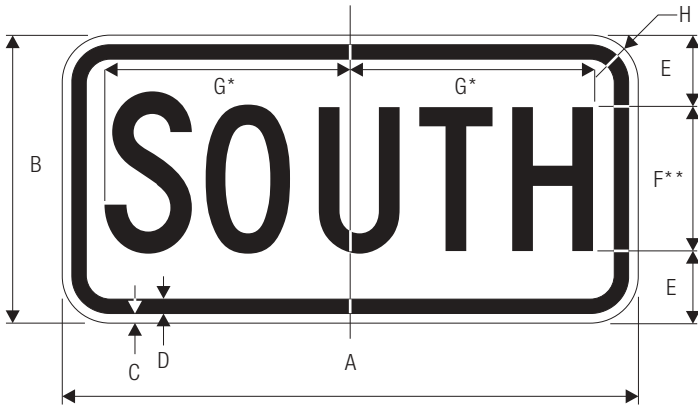

M3-3

A	B	C	D
24	12	.375	.625
30	15	.5	.75
E	F	G	H
3	6 C	10.207	1.5
3.5	8 C	12.729	1.875