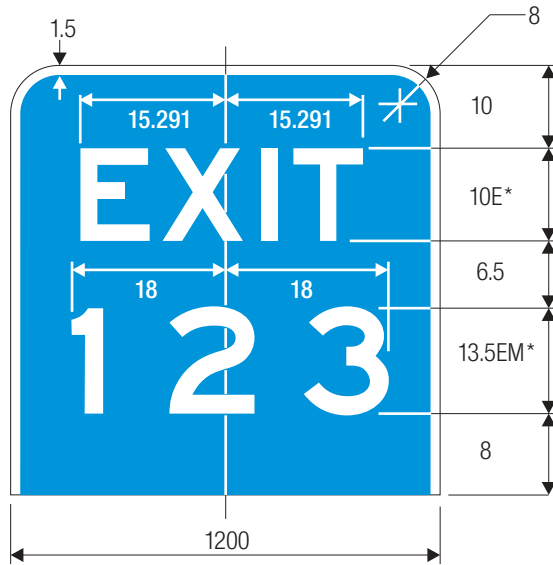

Where both panels are used, make corners square.

***700 horizontal dimension necessary to accommodate.

EXIT and Action Line messages.

COLORS: LEGEND — WHITE (RETROREFLECTIVE)
 BACKGROUND — BLUE (RETROREFLECTIVE)