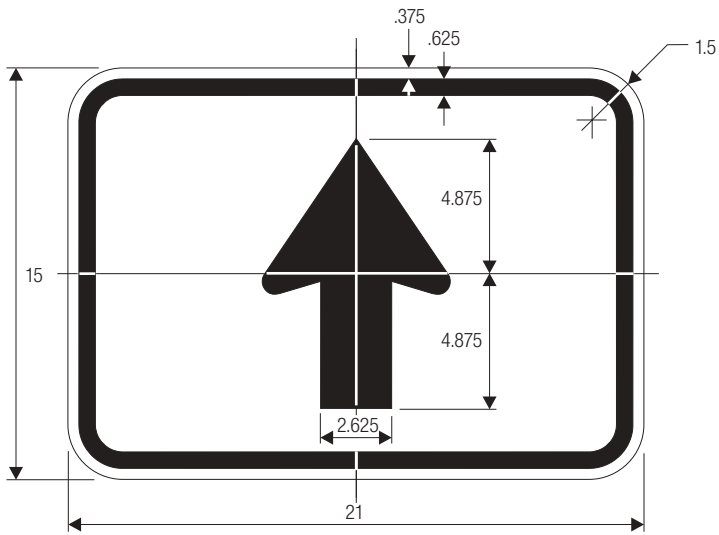

M6-3

COLORS: LEGEND —BLACK
BACKGROUND —WHITE (RETROREFLECTIVE)

COLORS: LEGEND —WHITE (RETROREFLECTIVE)
BACKGROUND —BLUE (RETROREFLECTIVE)