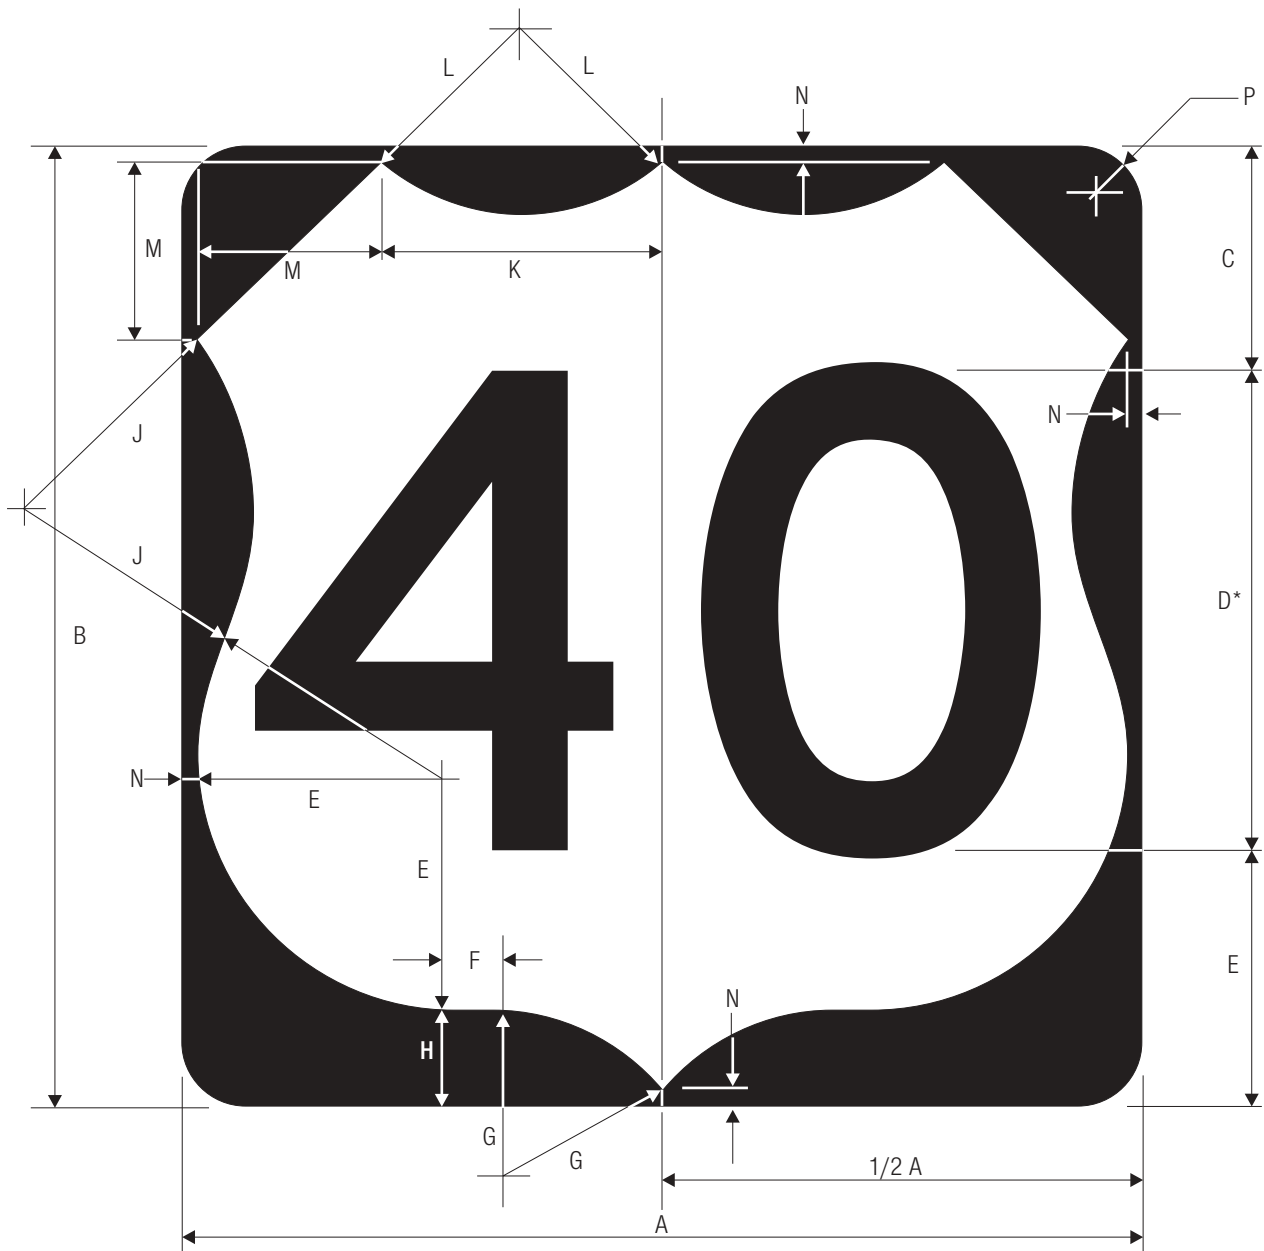

N	P
6.625	2.563
9.938	3.844
13.25	5.125
6.625	2.563
9.938	3.844
13.25	5.125

COLORS: LEGEND — WHITE (RETROREFLECTIVE)
 BACKGROUND — GREEN (RETROREFLECTIVE)

For Guide Signs use without dimensions A and B.