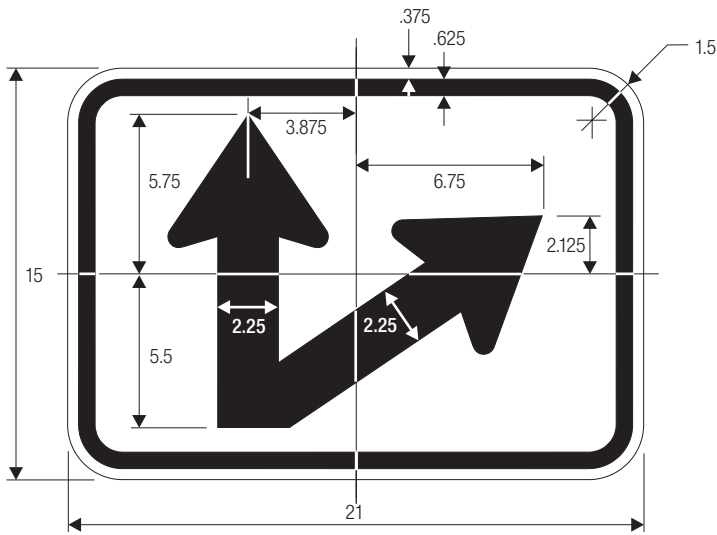

M6-7

COLORS: LEGEND —BLACK
BACKGROUND —WHITE (RETROREFLECTIVE)

COLORS: LEGEND —WHITE (RETROREFLECTIVE)
BACKGROUND —BLUE (RETROREFLECTIVE)