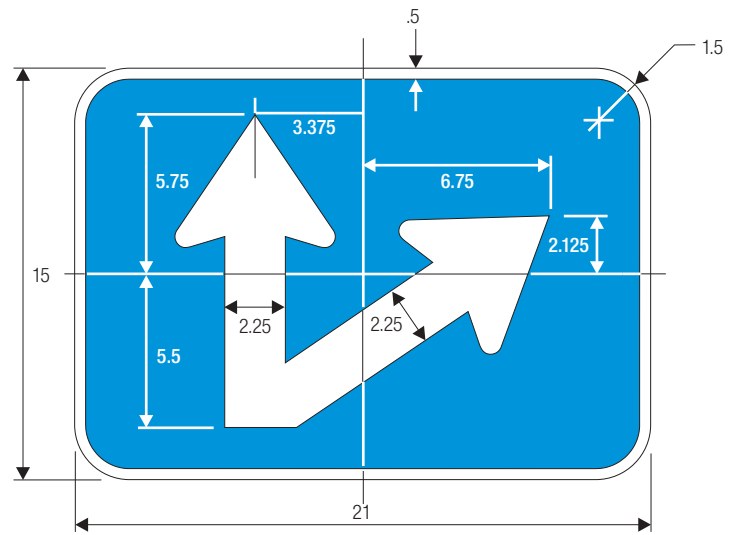

M6-7 (Interstate)

COLORS: LEGEND —BLACK
BACKGROUND —WHITE (RETROREFLECTIVE)

COLORS: LEGEND —WHITE (RETROREFLECTIVE)
BACKGROUND —BLUE (RETROREFLECTIVE)