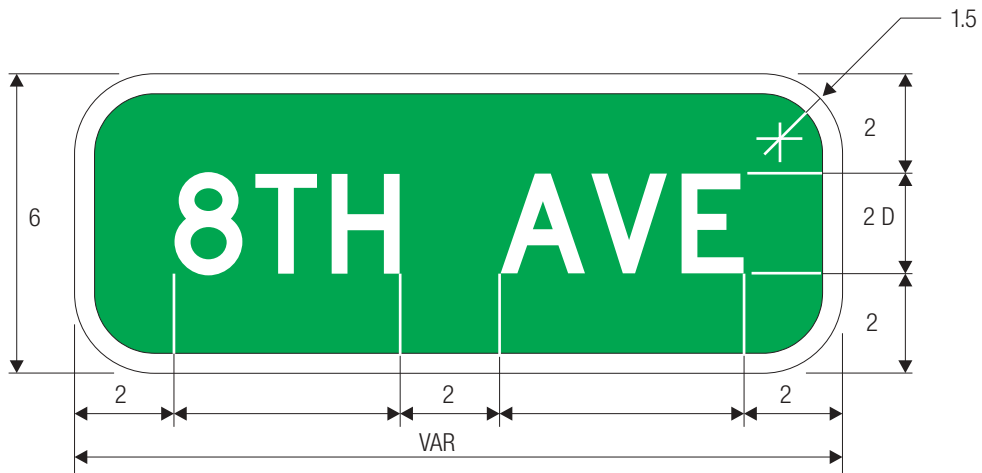

D1-1c

COLORS: LEGEND   -WHITE (RETROREFLECTIVE)
BACKGROUND -GREEN (RETROREFLECTIVE)