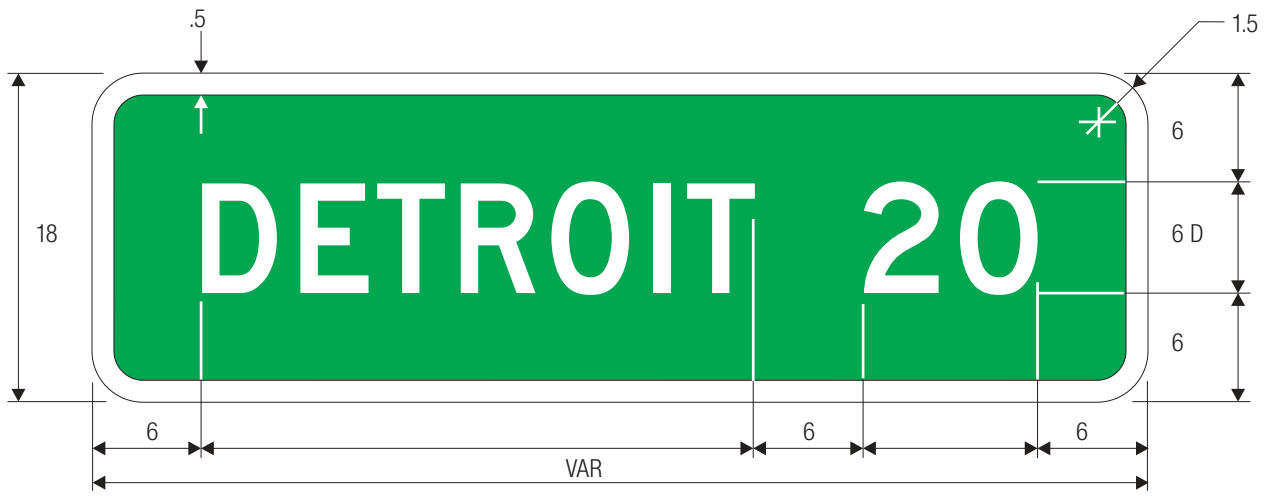

D2-1

COLORS: LEGEND —WHITE (RETROREFLECTIVE)
BACKGROUND —GREEN (RETROREFLECTIVE)