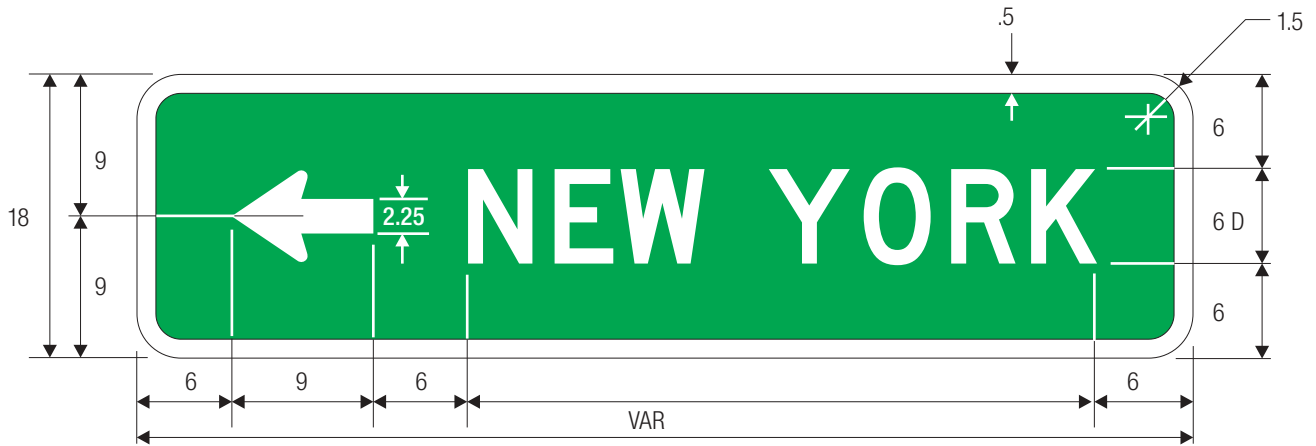

D1-1

COLORS: LEGEND   –WHITE (RETROREFLECTIVE)
BACKGROUND –GREEN (RETROREFLECTIVE)