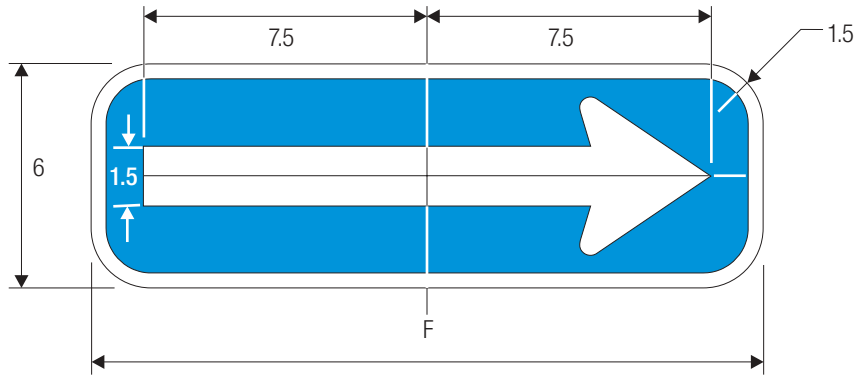

*See page 6-41 for symbol design.

A	B	C	D	E	F
18	.5	1.5	15	1.5	18
24	.5	2	20	1.5	24
30	.75	2.5	25	1.875	24

COLORS: SYMBOL WHITE (RETROREFLECTIVE)
BACKGROUND BLUE (RETROREFLECTIVE)