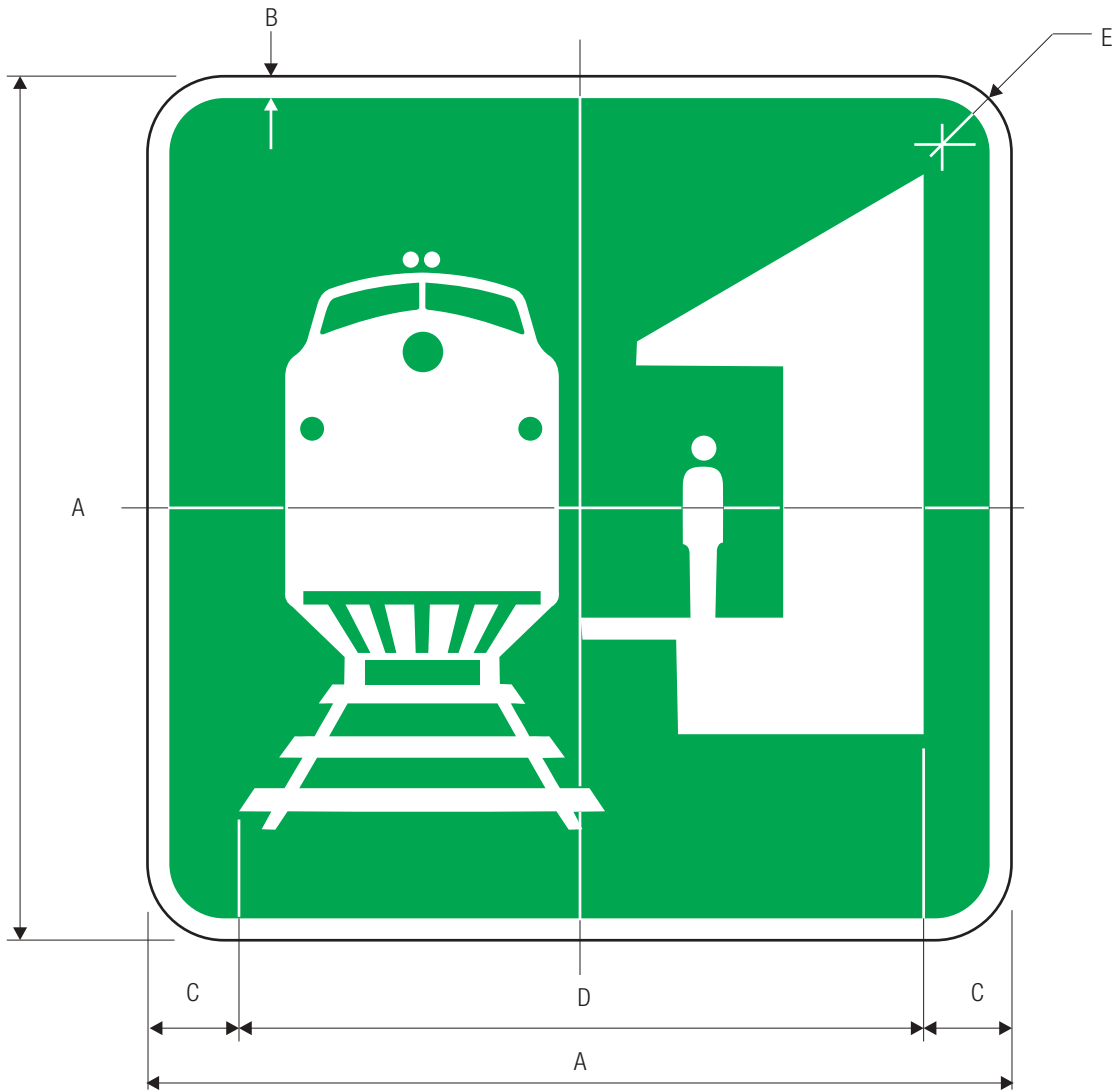

I-7

*See page 6-54 for symbol design.

A	B	C	D	E
18	.5	1.5	15	1.5
24	.5	2	20	1.5
30	.75	2.5	25	1.875

COLORS: SYMBOL WHITE (RETROREFLECTIVE)
BACKGROUND GREEN (RETROREFLECTIVE)