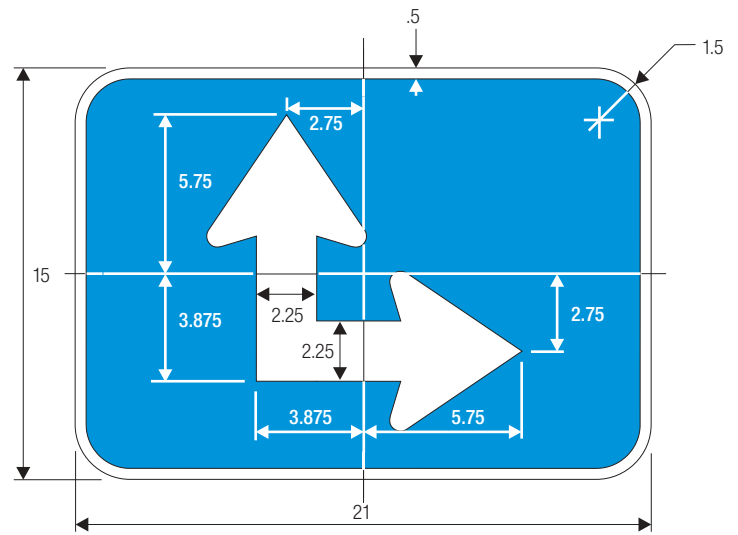

M6-6 (Interstate)