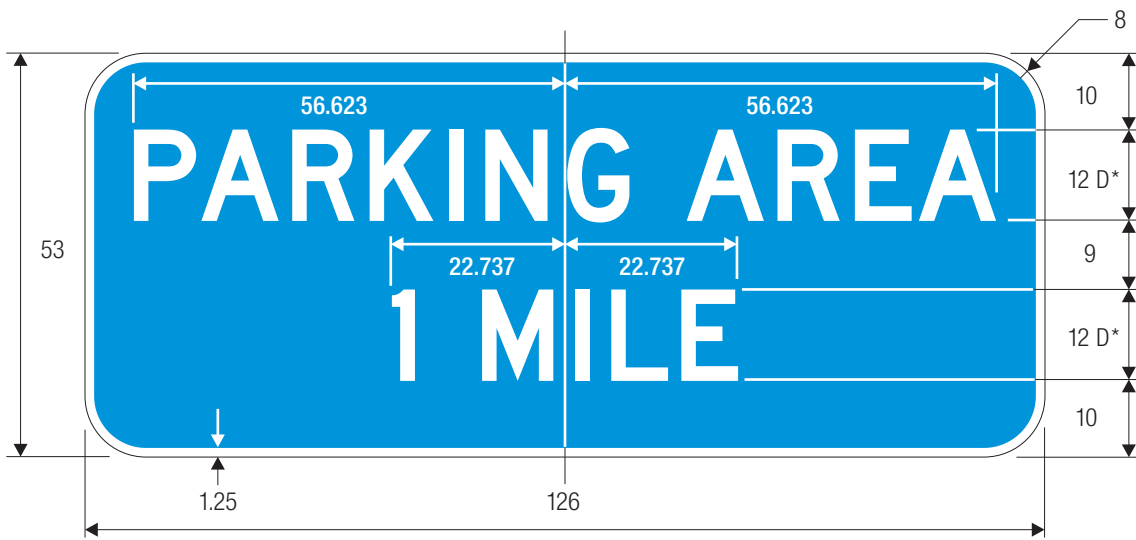

D5-3

*Series 2000 Standard Alphabets.

COLORS: LEGEND & ARROW – WHITE (RETROREFLECTIVE)
BACKGROUND – BLUE (RETROREFLECTIVE)