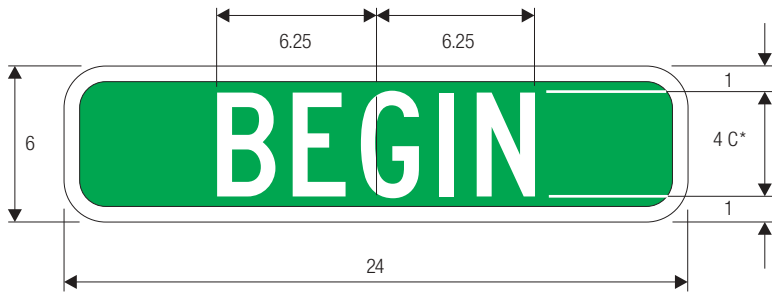

M4-11

*Increase spacing 100%

COLORS: LEGEND —WHITE (RETROREFLECTIVE)
BACKGROUND —GREEN (RETROREFLECTIVE)