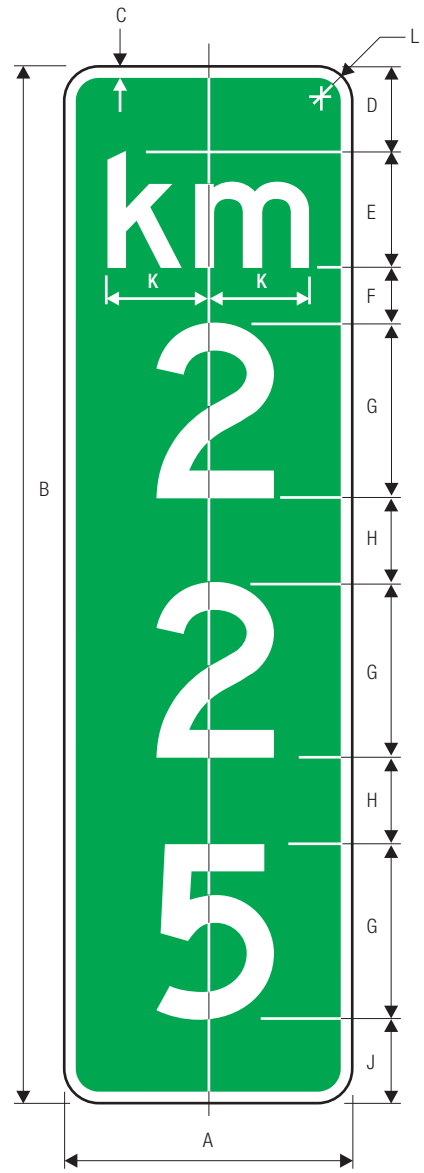

D10-3

A	B	C	D
10	36	.5	3
12	48	.5	3

E	F	G	H
4 D	2	6 D	3
4 D	3	10 D	2.5

J	K	L	M
3	3.502	1.5	3.922
3	3.502	1.5	3.922