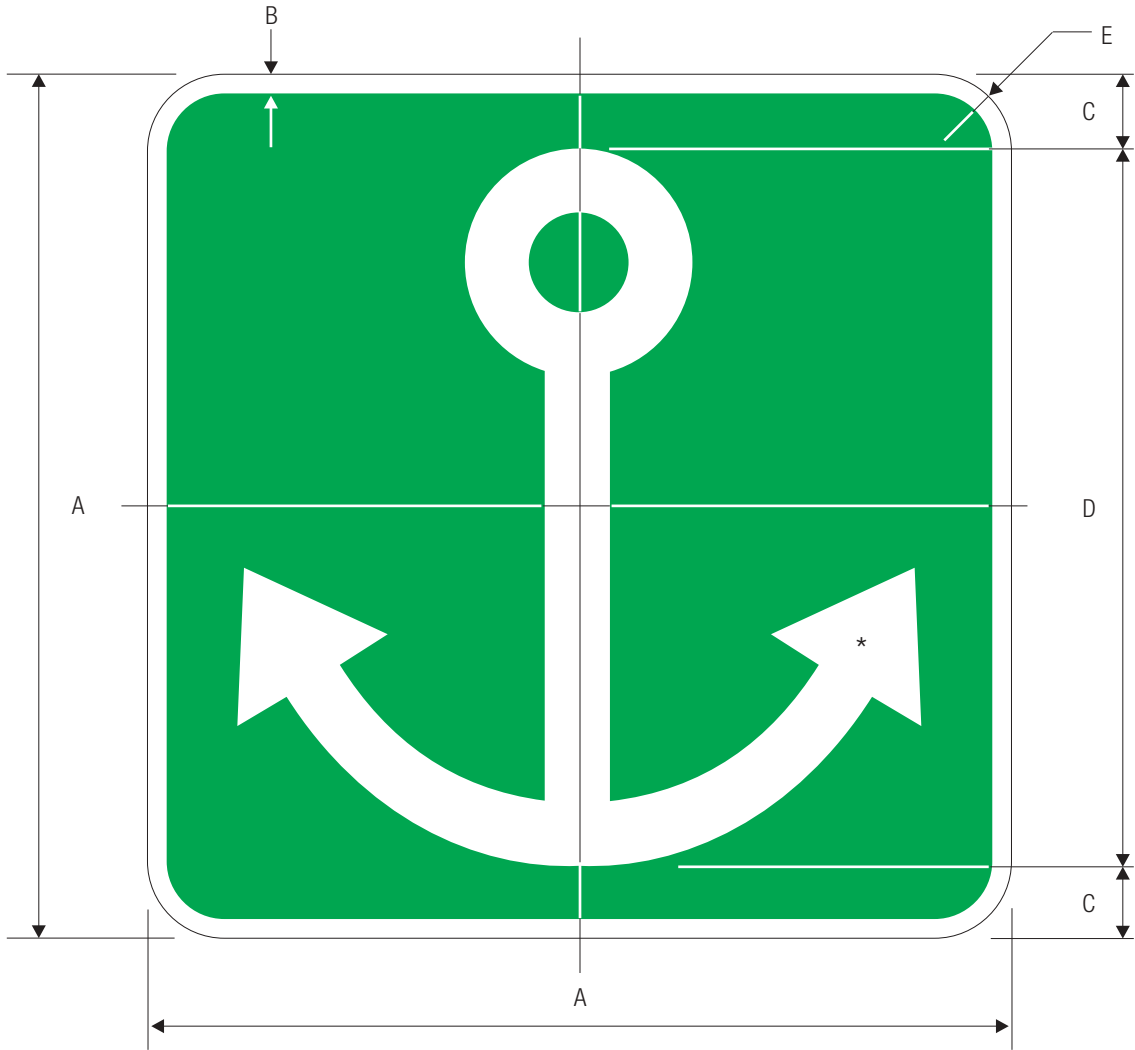

I-9

*See page 6-60 for symbol design.

A	B	C	D	E
18	.5	1.5	15	1.5
24	.5	2	20	1.5
30	.75	2.5	25	1.875

COLORS: SYMBOL WHITE (RETROREFLECTIVE)
BACKGROUND GREEN (RETROREFLECTIVE)