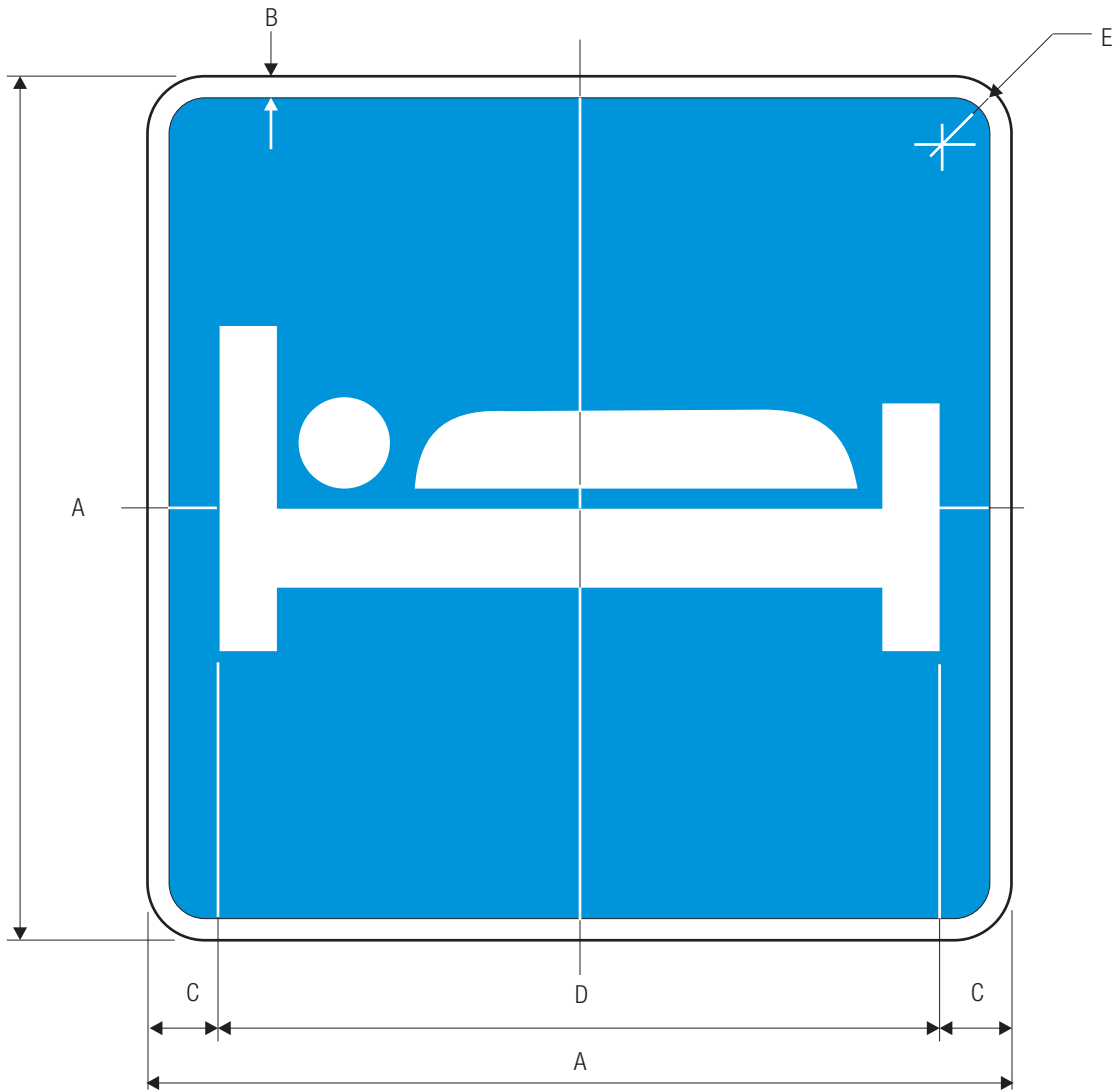

COLORS: SYMBOL WHITE (RETROREFLECTIVE)
 BACKGROUND BLUE (RETROREFLECTIVE)

D9-8

*See page 6-46 for symbol design.

A	B	C	D	E
18	.5	1.5	15	1.5
24	.5	2	20	1.5
30	.75	2.5	25	1.875

COLORS: SYMBOL WHITE (RETROREFLECTIVE)
 BACKGROUND BLUE (RETROREFLECTIVE)