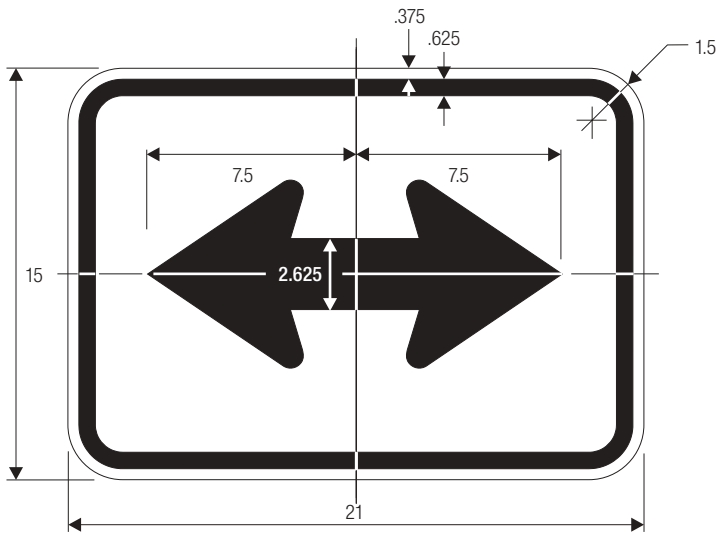

M6-4

COLORS: LEGEND —BLACK
BACKGROUND —WHITE (RETROREFLECTIVE)

COLORS: LEGEND —WHITE (RETROREFLECTIVE)
BACKGROUND —BLUE (RETROREFLECTIVE)