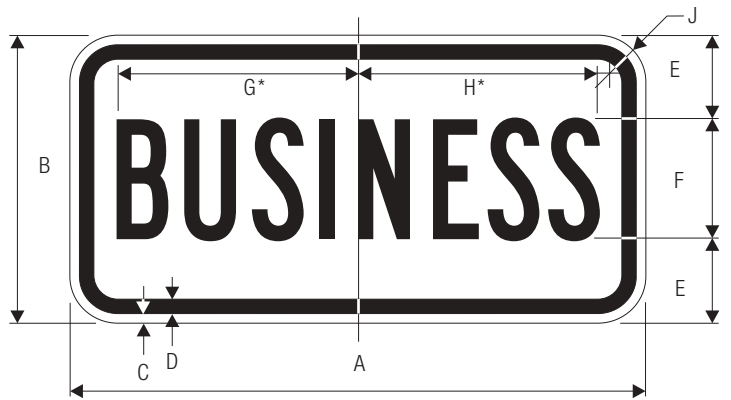

M4-3

A	B	C	D	
24	12	.375	.625	
30	15	.375	.625	
E	F	G	H	J
3.5	5 B	9.313	9.563	1.5
4	7 B	12.375	12.75	1.5

*Reduce spacing 40%.

COLORS: LEGEND —BLACK
BACKGROUND —WHITE (RETROREFLECTIVE)