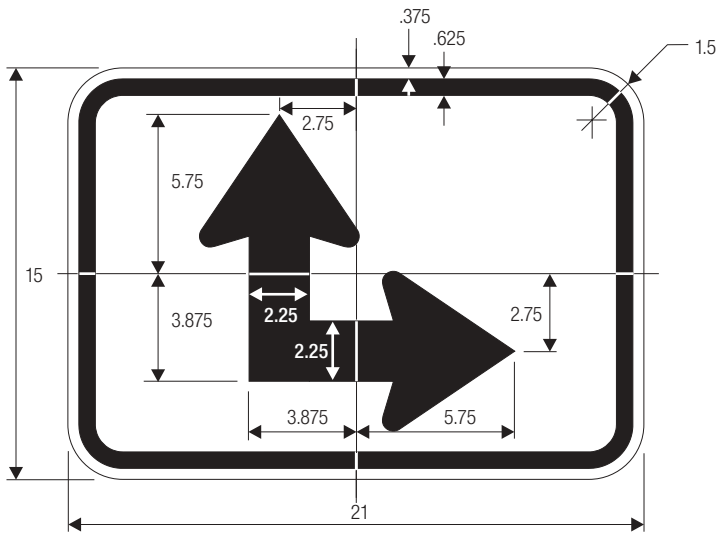

M6-6

COLORS: LEGEND —BLACK
BACKGROUND —WHITE (RETROREFLECTIVE)

COLORS: LEGEND —WHITE (RETROREFLECTIVE)
BACKGROUND —BLUE (RETROREFLECTIVE)