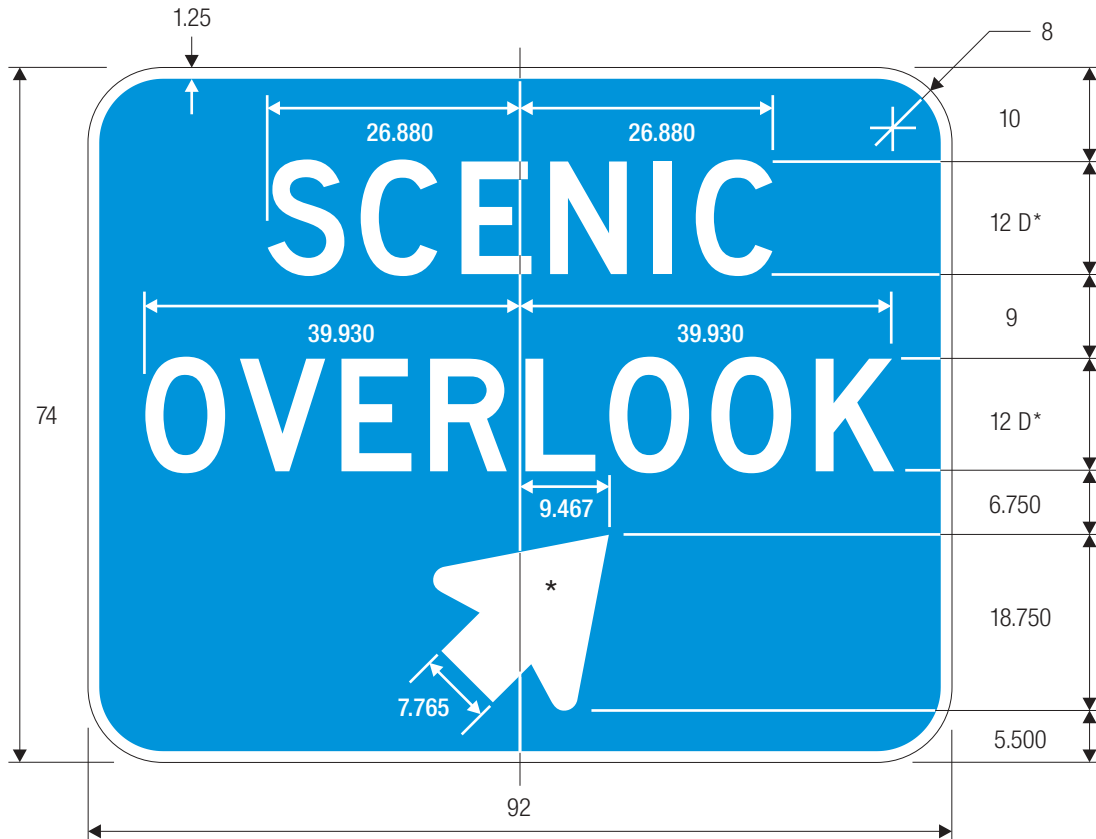

D6-3

*Series 2000 Standard Alphabets.
**See page 6-2 for symbol design.

COLORS: LEGEND & ARROW – WHITE (RETROREFLECTIVE)
BACKGROUND – BLUE (RETROREFLECTIVE)