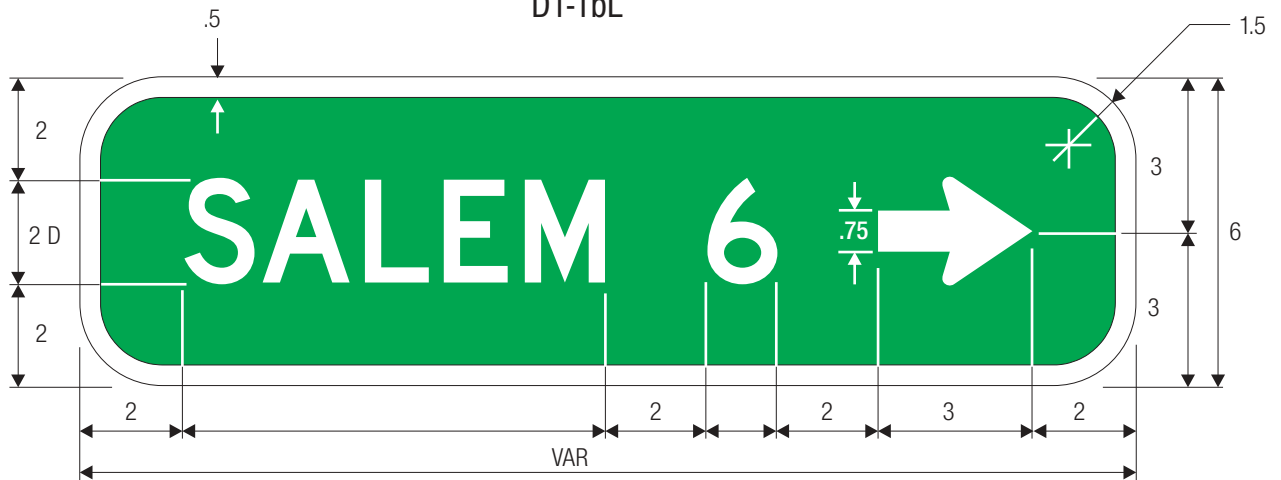

D1-1bR

COLORS: LEGEND   -WHITE (RETROREFLECTIVE)
BACKGROUND -GREEN (RETROREFLECTIVE)