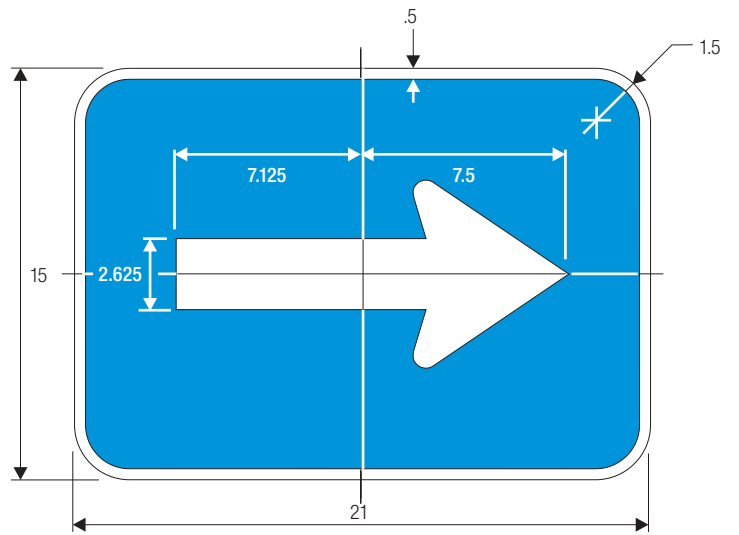

M4-13

*Increase spacing 100%

COLORS: LEGEND —WHITE (RETROREFLECTIVE)
 BACKGROUND —GREEN (RETROREFLECTIVE)

M5-1

M5-1 (Interstate)

M5-2

M5-2 (Interstate)

M6-1