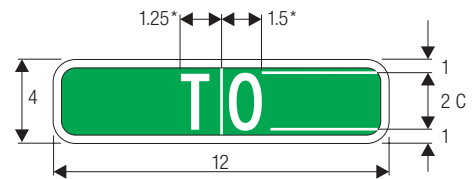

M4-7 *Reduce spacing 40%.

A	B	C	D	E	F	G	H	J
24	12	.375	.625	4	4 B	9.5	9.625	1.5
30	15	.375	.625	5	5 B	11.875	12.063	1.5

COLORS: LEGEND —BLACK
 BACKGROUND —WHITE (RETROREFLECTIVE)

M4-11

M4-11

M4-12

M4-12

M4-13