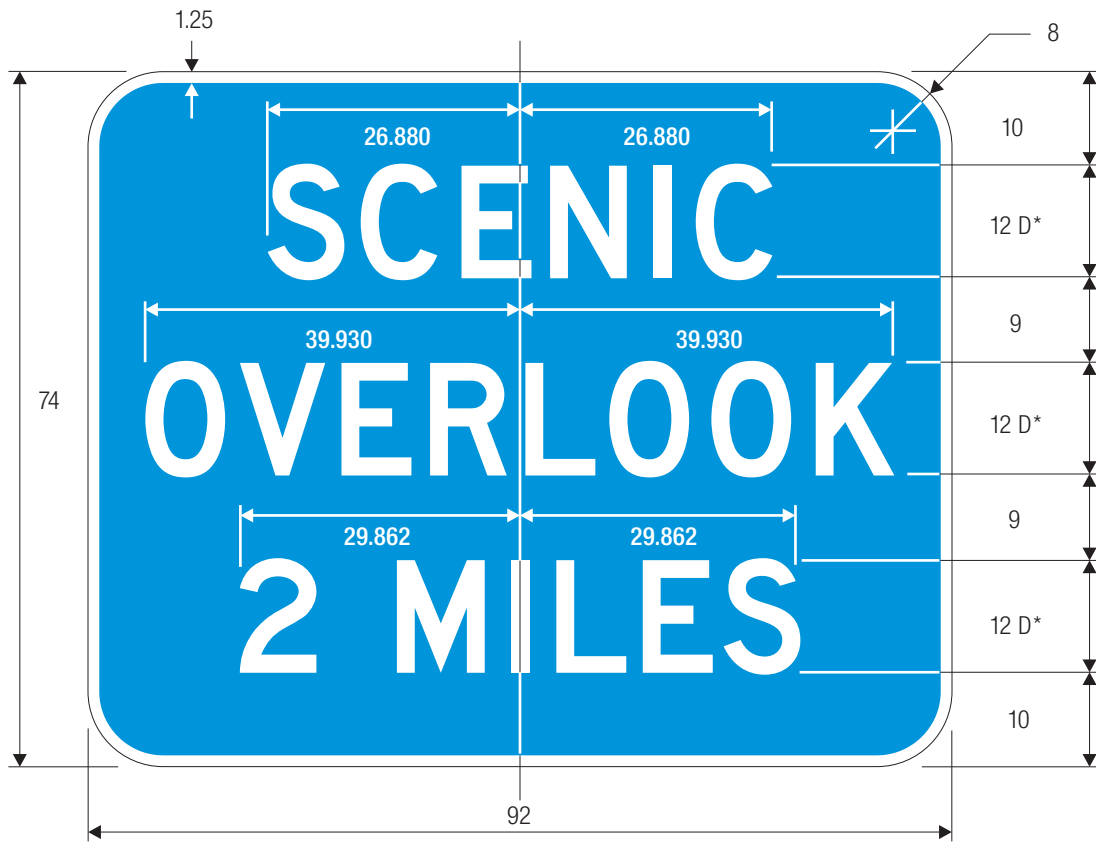

D6-2

*Series 2000 Standard Alphabets.
**See page 6-2 for symbol design.

COLORS: LEGEND & ARROW – WHITE (RETROREFLECTIVE)
BACKGROUND – BLUE (RETROREFLECTIVE)