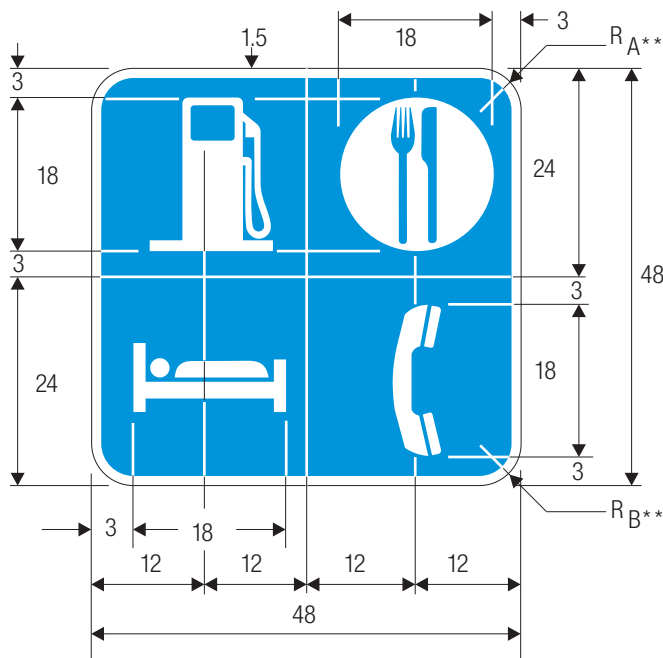

Where both panels are used, make corners square.

***700 horizontal dimension necessary to accommodate.

EXIT and Action Line messages.

COLORS: LEGEND — WHITE (RETROREFLECTIVE)
 BACKGROUND — BLUE (RETROREFLECTIVE)