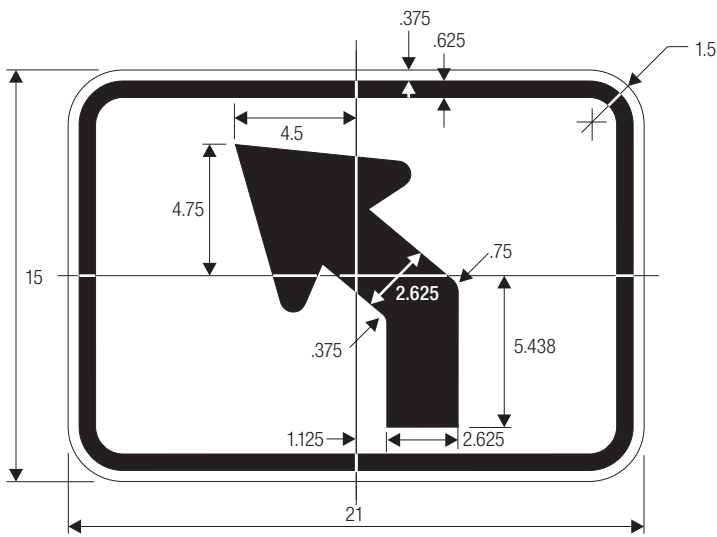

M5-2

COLORS: LEGEND —BLACK
BACKGROUND —WHITE (RETROREFLECTIVE)

COLORS: LEGEND —WHITE (RETROREFLECTIVE)
BACKGROUND —BLUE (RETROREFLECTIVE)