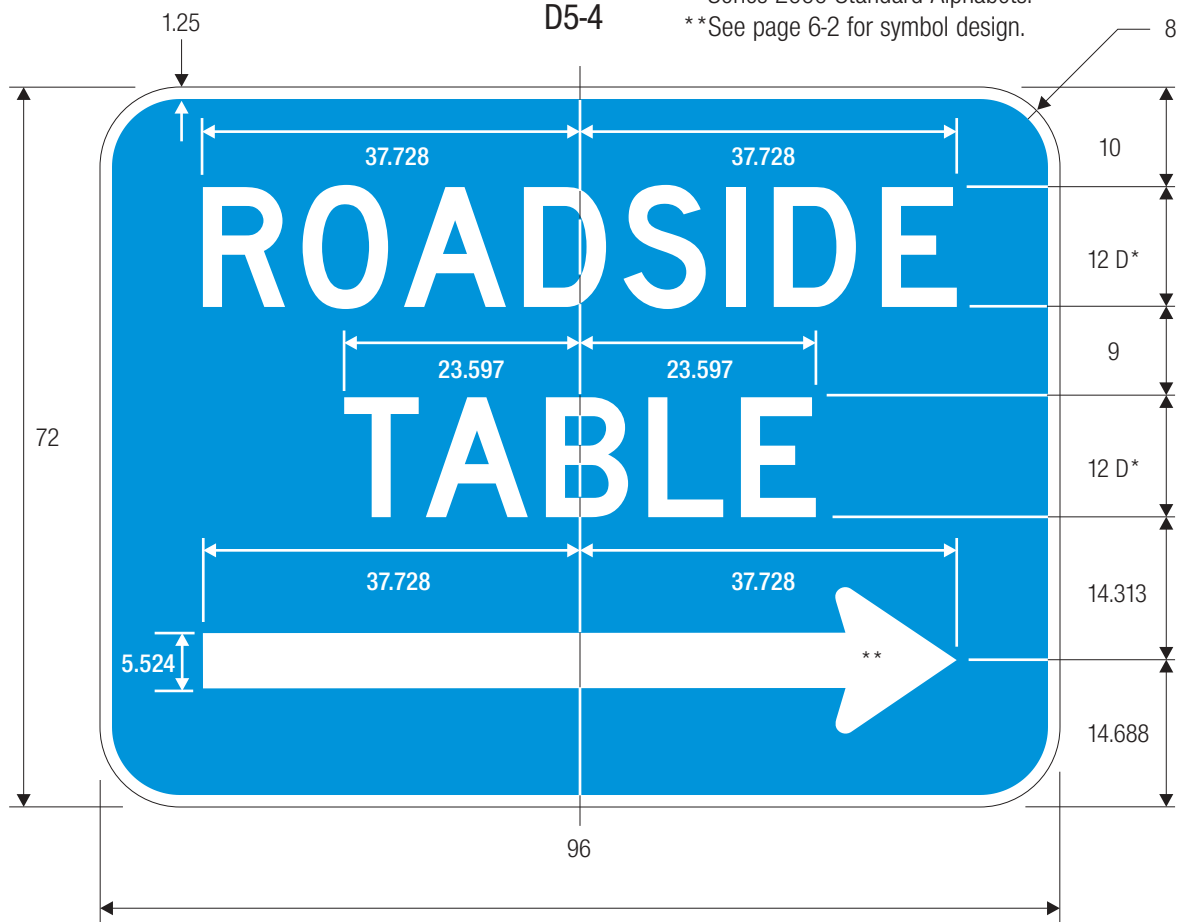

D5-4

*Series 2000 Standard Alphabets.
**See page 6-2 for symbol design.