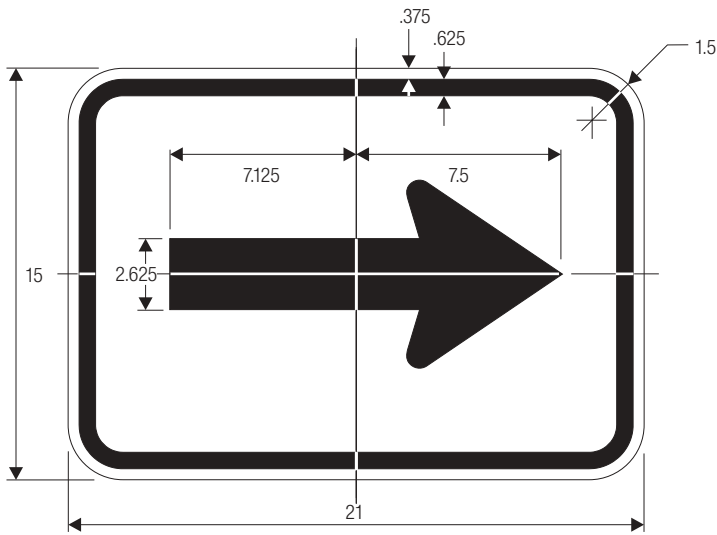

M4-13

*Increase spacing 100%

COLORS: LEGEND —WHITE (RETROREFLECTIVE)
 BACKGROUND —GREEN (RETROREFLECTIVE)

M5-1

M5-1 (Interstate)

M5-2

M5-2 (Interstate)

M6-1