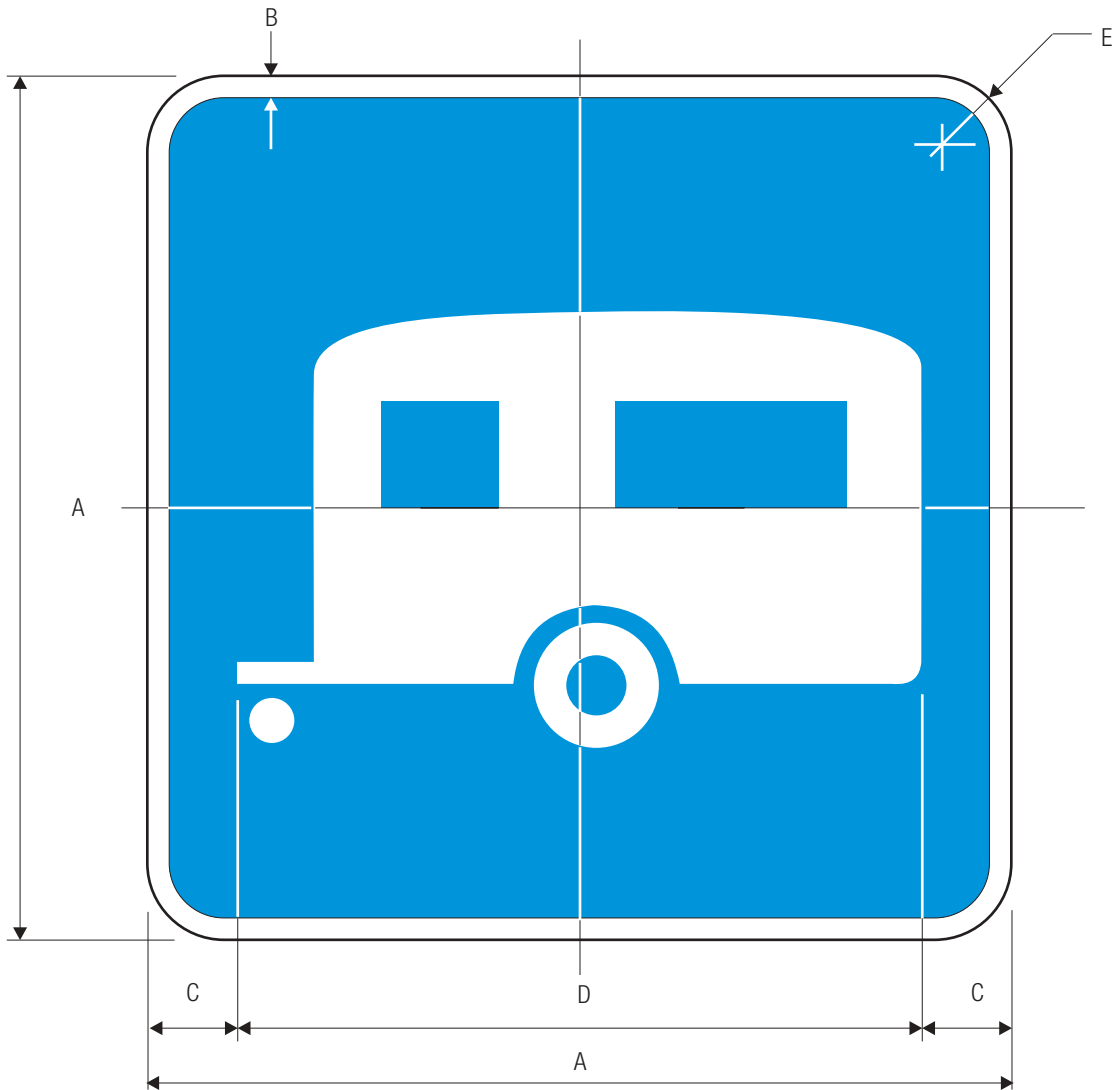

COLORS: LEGEND — WHITE (RETROREFLECTIVE)
 BACKGROUND — BLUE (RETROREFLECTIVE)

D9-3

*See page 6-43 for symbol design.

A	B	C	D	E	F
18	.5	1.5	15	6	1.5
24	.5	2	20	8	1.5
30	.75	2.5	25	10	1.875

COLORS: SYMBOL WHITE (RETROREFLECTIVE)
 BACKGROUND BLUE (RETROREFLECTIVE)