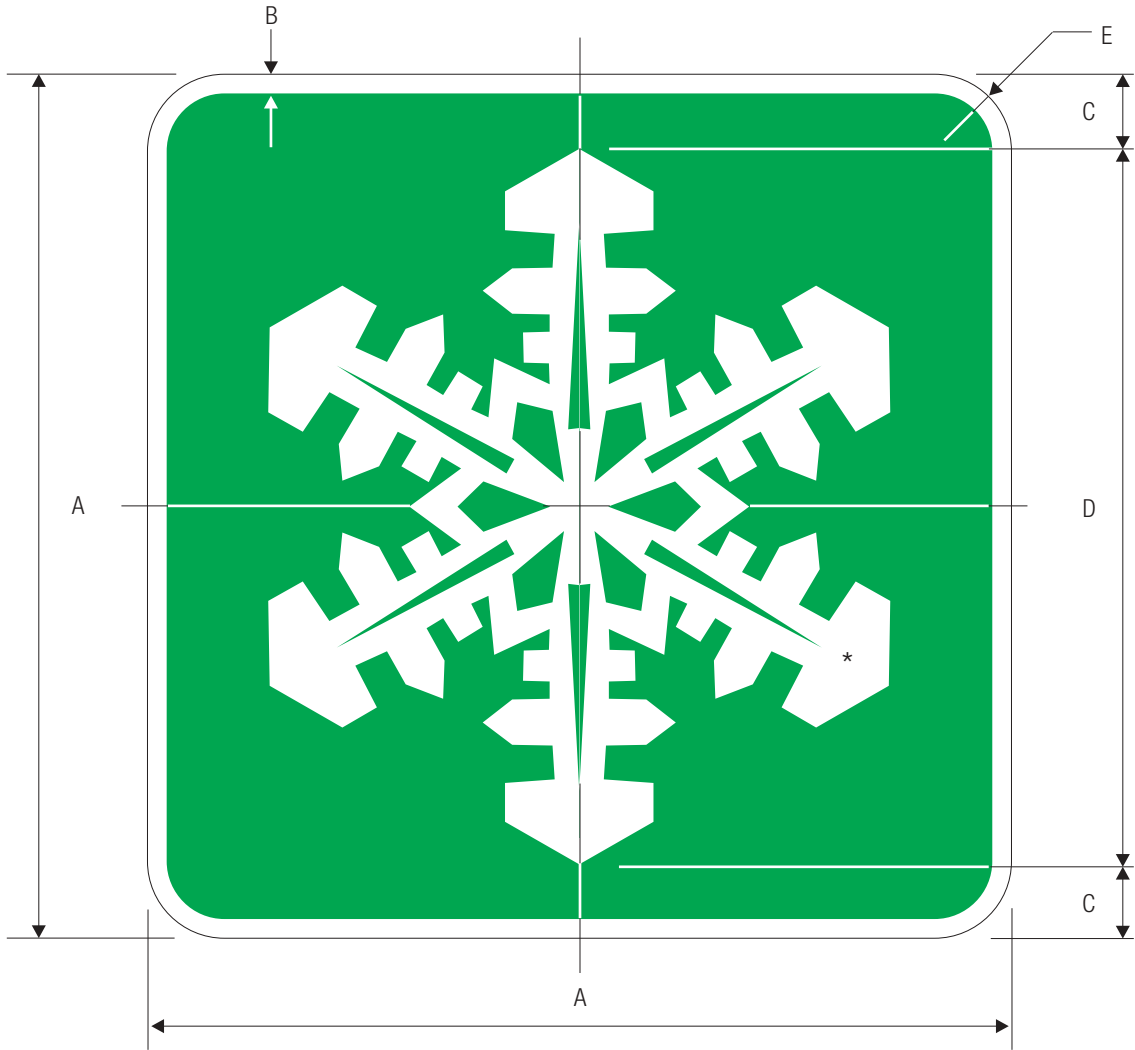

I-10

*See page 6-61 for symbol design.

A	B	C	D	E
18	.5	1.5	15	1.5
24	.5	2	20	1.5
30	.75	2.5	25	1.875

COLORS: SYMBOL WHITE (RETROREFLECTIVE)
BACKGROUND GREEN (RETROREFLECTIVE)