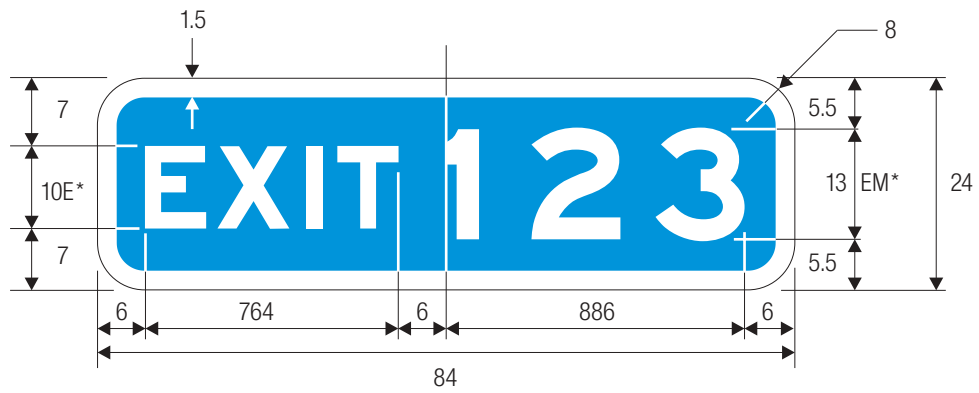

MOTORIST SERVICES SYMBOL SIGN

*Series 2000 Standard Alphabets.

**Where top panel is used, make R_B 200 mm.

Where bottom panel is used, make R_A 200 mm.

Where both panels are used, make corners square.

***700 horizontal dimension necessary to accommodate.

EXIT and Action Line messages.

COLORS: LEGEND — WHITE (RETROREFLECTIVE)
BACKGROUND — BLUE (RETROREFLECTIVE)