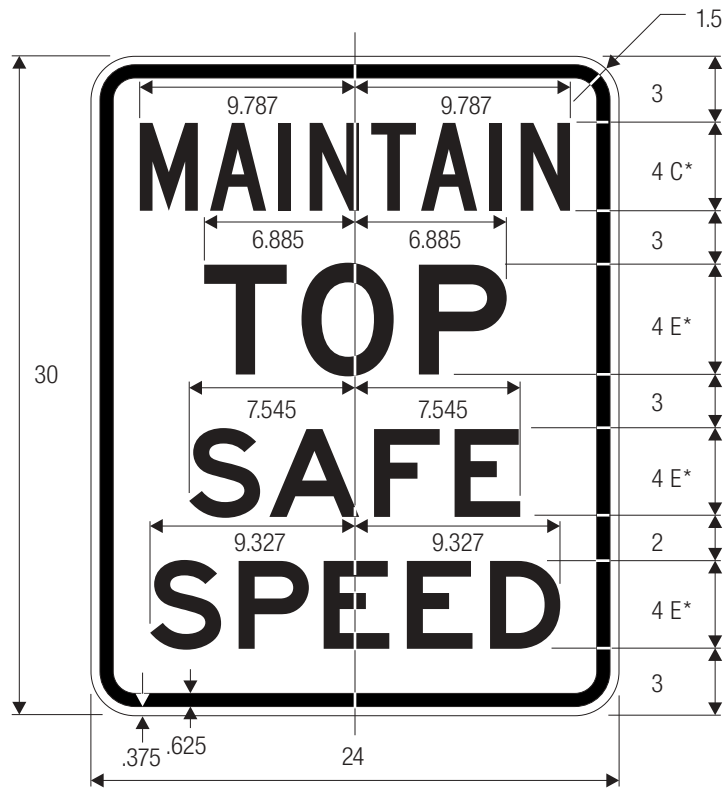

*Series 2000 Standard Alphabets.

R1-1 (30")

EM-3

COLORS: LEGEND — BLACK
 BACKGROUND — WHITE (RETROREFLECTIVE)

EM-4

EM-5

*Series 2000 Standard Alphabets.
 **Reduce spacing to fit.

COLORS: LEGEND — BLACK
 BACKGROUND — WHITE (RETROREFLECTIVE)

COLORS:
LEGEND — BLACK
BACKGROUND — WHITE (RETROREFLECTIVE)
CD EMBLEM — YELLOW TRIANGLES INSCRIBED IN A BLACK
 CIRCLE PLACED ON A YELLOW SQUARE

*Series 2000 Standard Alphabets.
 **Reduce spacing to fit.
 ***Optically locate arrow and mileage
 characters about vertical centerline.
 ****See 6-2 for symbol design.