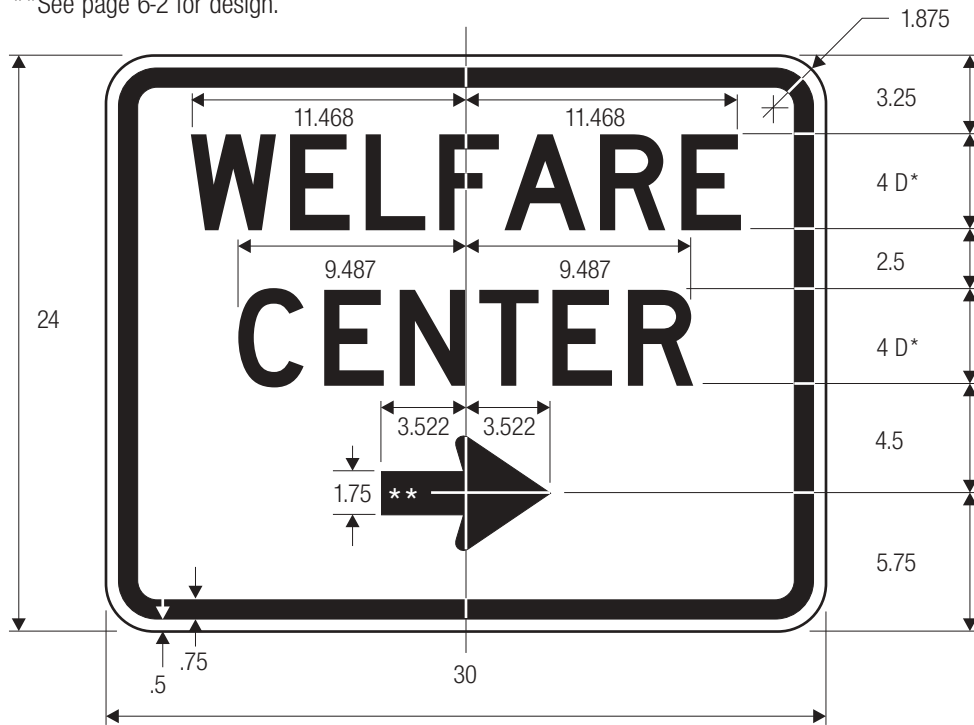

EM-6b

COLORS: LEGEND — BLACK
BACKGROUND — WHITE (RETROREFLECTIVE)