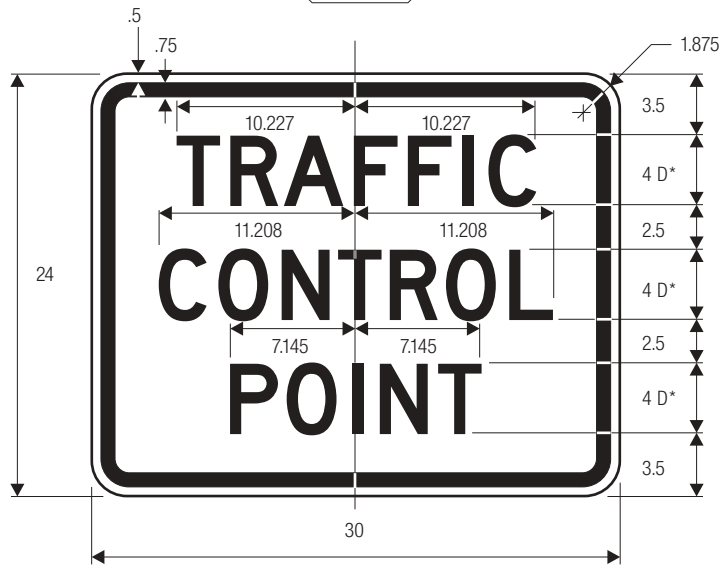

*Series 2000 Standard Alphabets.

R1-1 (30")

EM-3

COLORS: LEGEND — BLACK
 BACKGROUND — WHITE (RETROREFLECTIVE)

EM-4

EM-5

*Series 2000 Standard Alphabets.
 **Reduce spacing to fit.

COLORS: LEGEND — BLACK
 BACKGROUND — WHITE (RETROREFLECTIVE)

COLORS:
LEGEND — BLACK
BACKGROUND — WHITE (RETROREFLECTIVE)
CD EMBLEM — YELLOW TRIANGLES INSCRIBED IN A BLACK
 CIRCLE PLACED ON A YELLOW SQUARE

*Series 2000 Standard Alphabets.
 **Reduce spacing to fit.
 ***Optically locate arrow and mileage
 characters about vertical centerline.
 ****See 6-2 for symbol design.