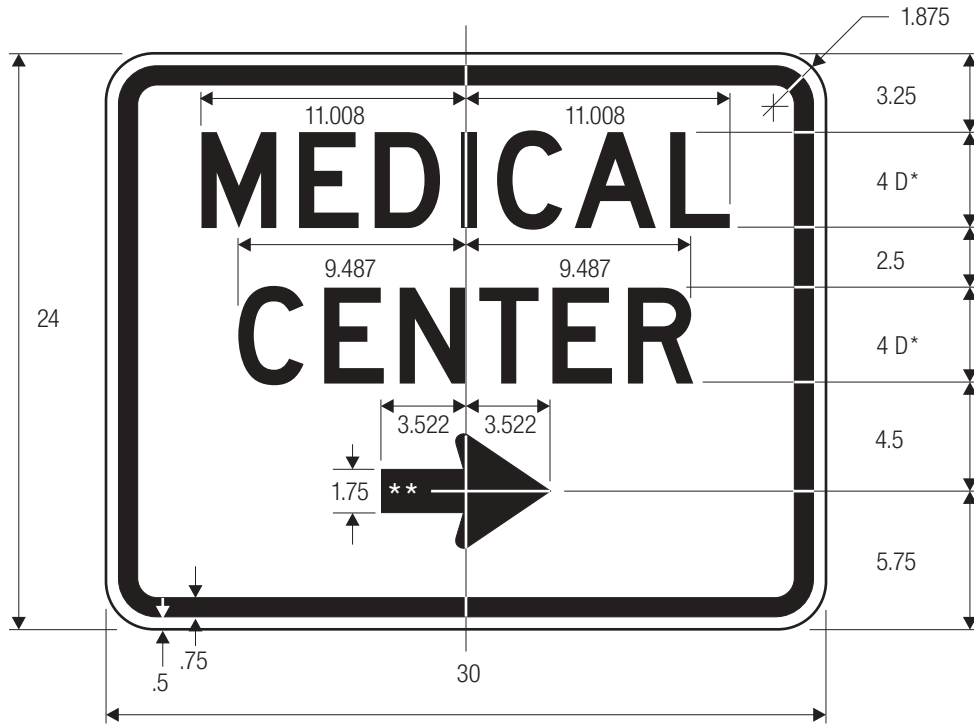

*Series 2000 Standard Alphabets.

R1-1 (30")

EM-3

COLORS: LEGEND — BLACK
 BACKGROUND — WHITE (RETROREFLECTIVE)

EM-4

EM-5

*Series 2000 Standard Alphabets.
 **Reduce spacing to fit.

COLORS: LEGEND — BLACK
 BACKGROUND — WHITE (RETROREFLECTIVE)

COLORS:
LEGEND — BLACK
BACKGROUND — WHITE (RETROREFLECTIVE)
CD EMBLEM — YELLOW TRIANGLES INSCRIBED IN A BLACK
 CIRCLE PLACED ON A YELLOW SQUARE

*Series 2000 Standard Alphabets.
 **Reduce spacing to fit.
 ***Optically locate arrow and mileage
 characters about vertical centerline.
 ****See 6-2 for symbol design.