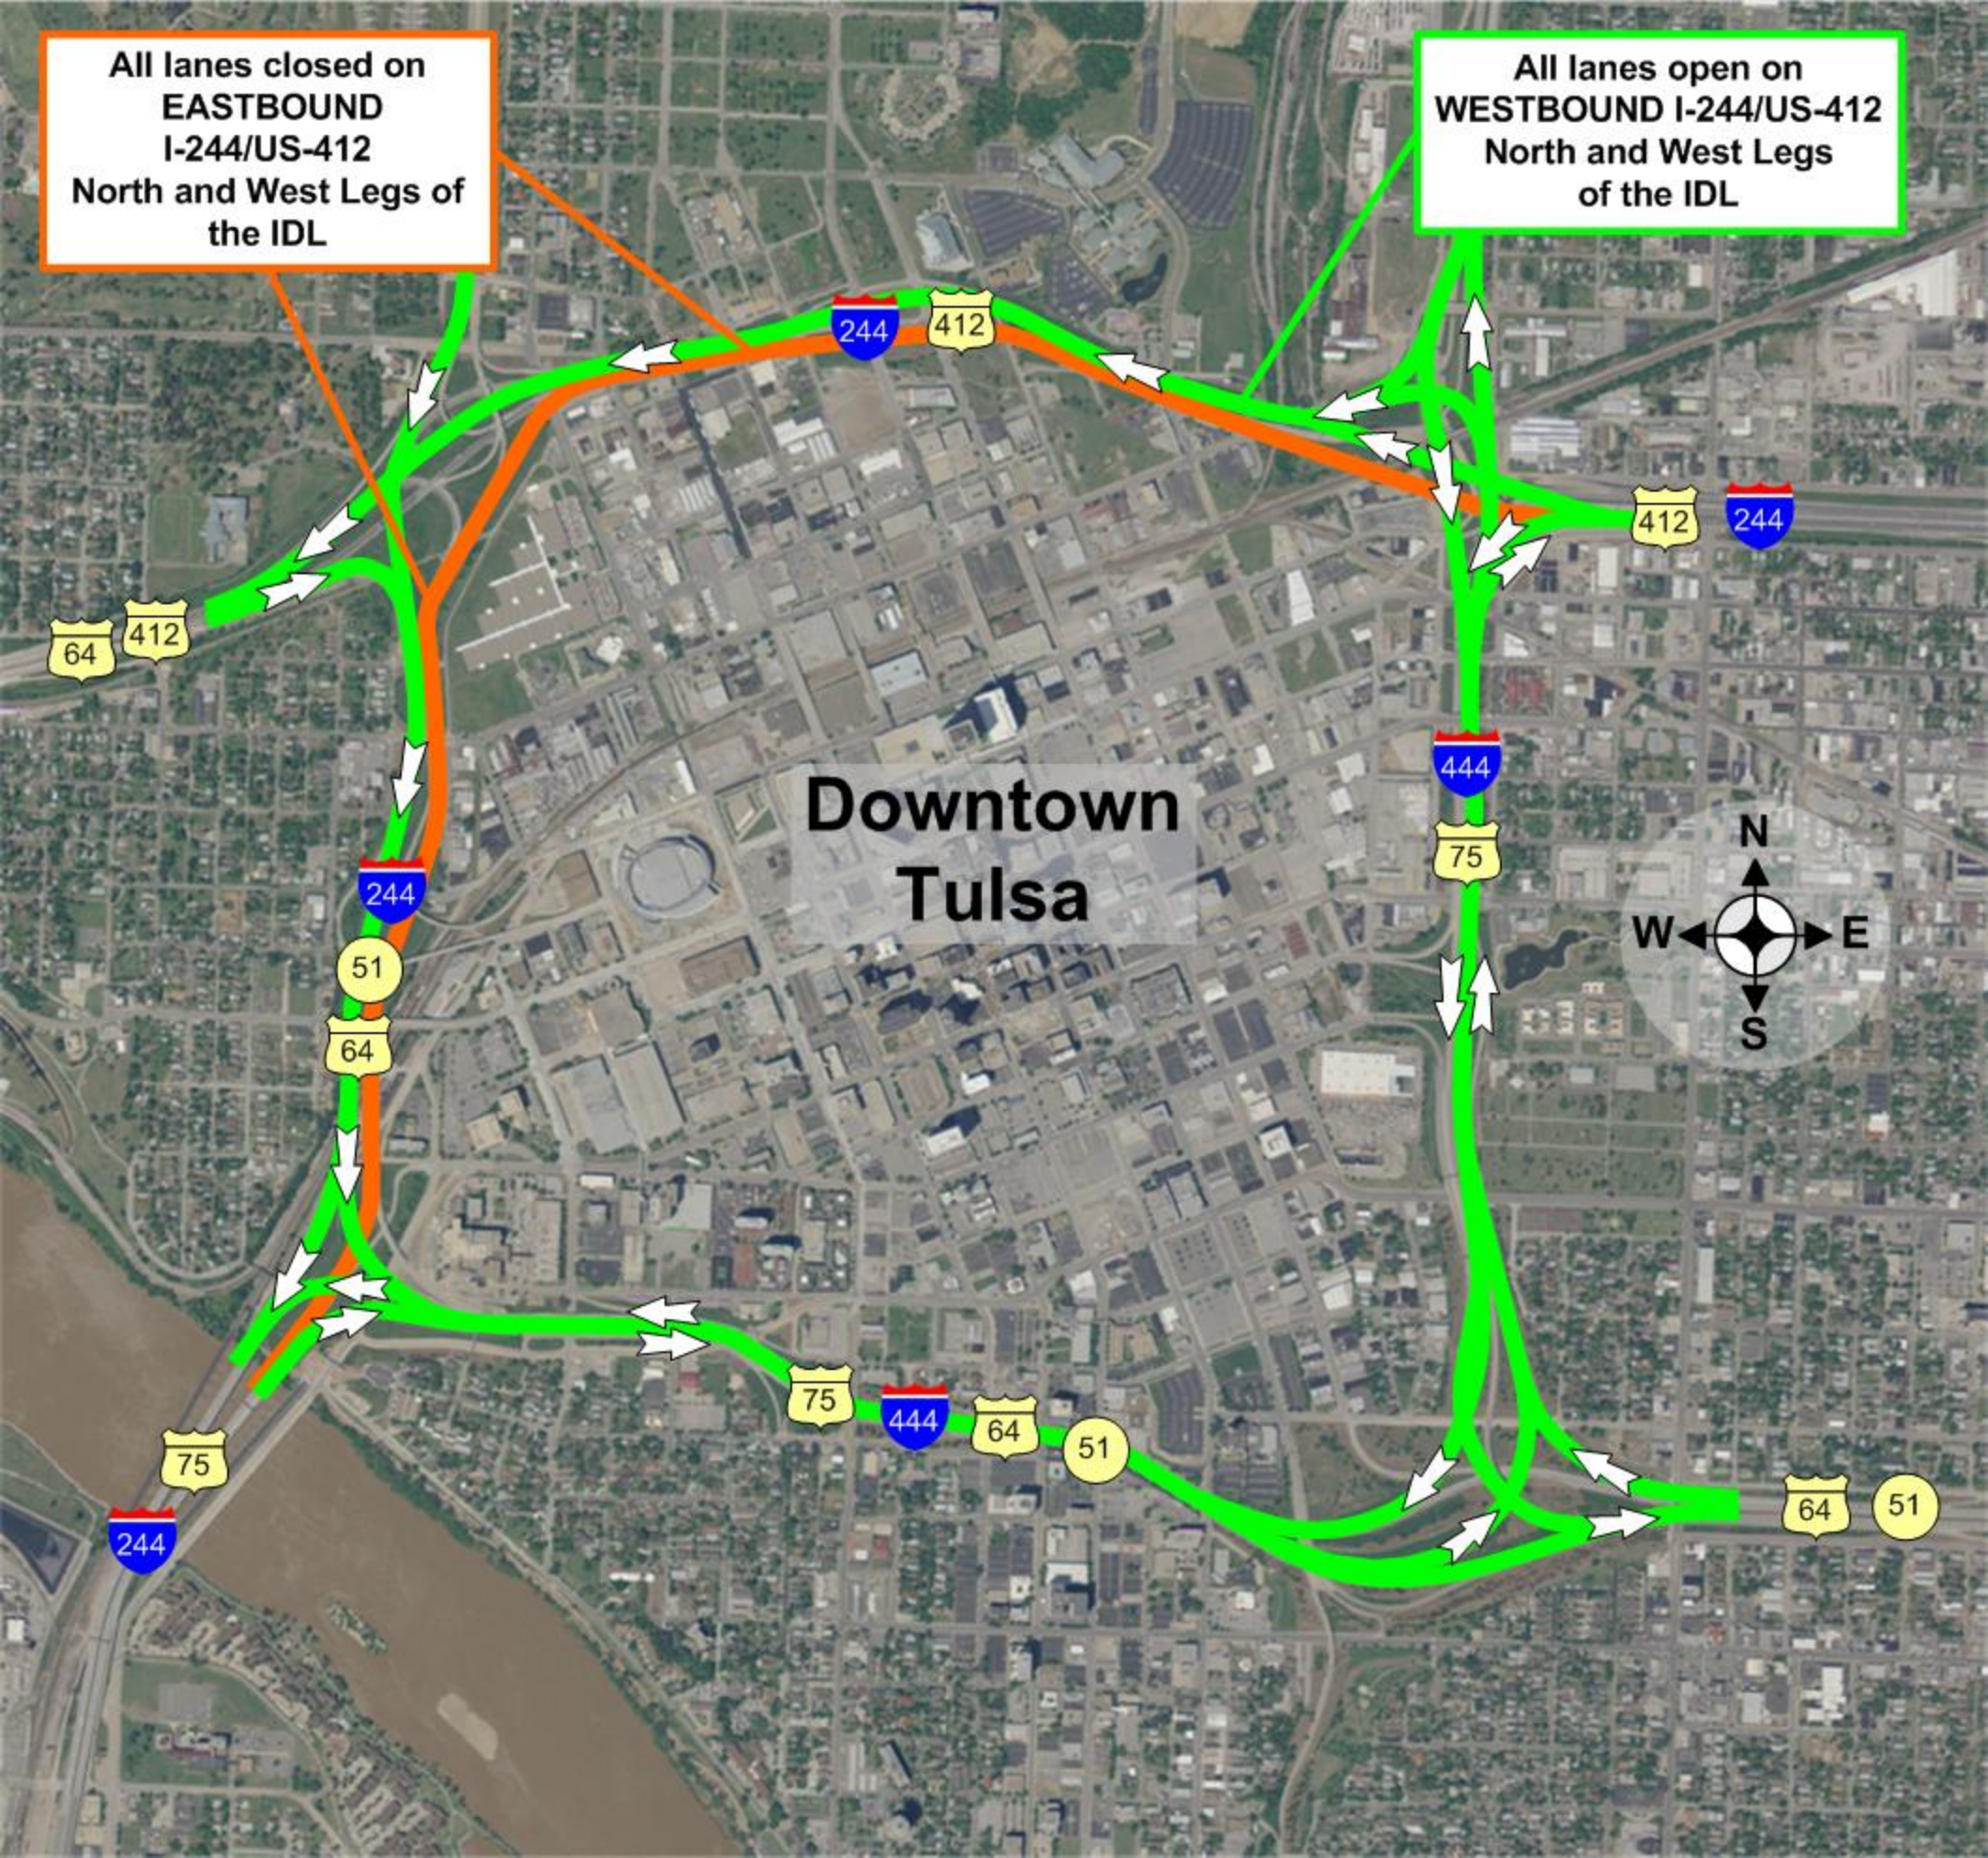

All lanes closed on
EASTBOUND
I-244/US-412
North and West Legs of
the IDL

All lanes open on
WESTBOUND I-244/US-412
North and West Legs
of the IDL

Downtown
Tulsa