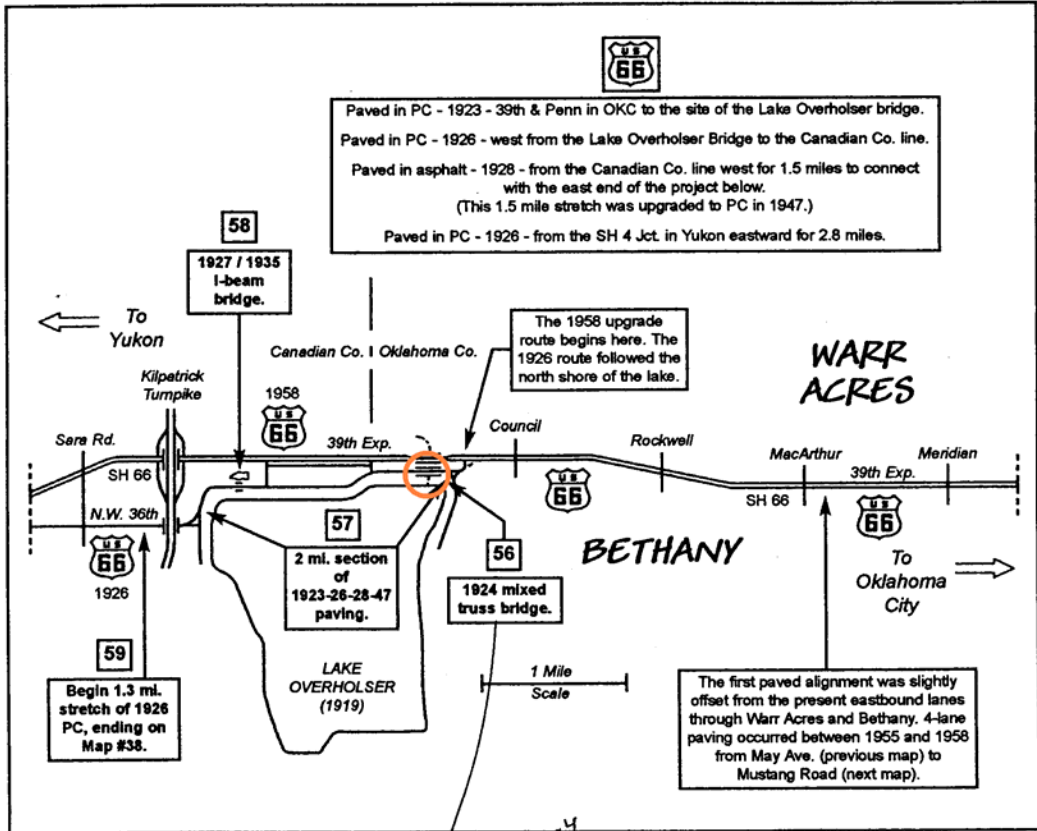

OKLAHOMA ROUTE 66  
MAP #37

*55 E 1035 W 289 0004  
NHP in spans*