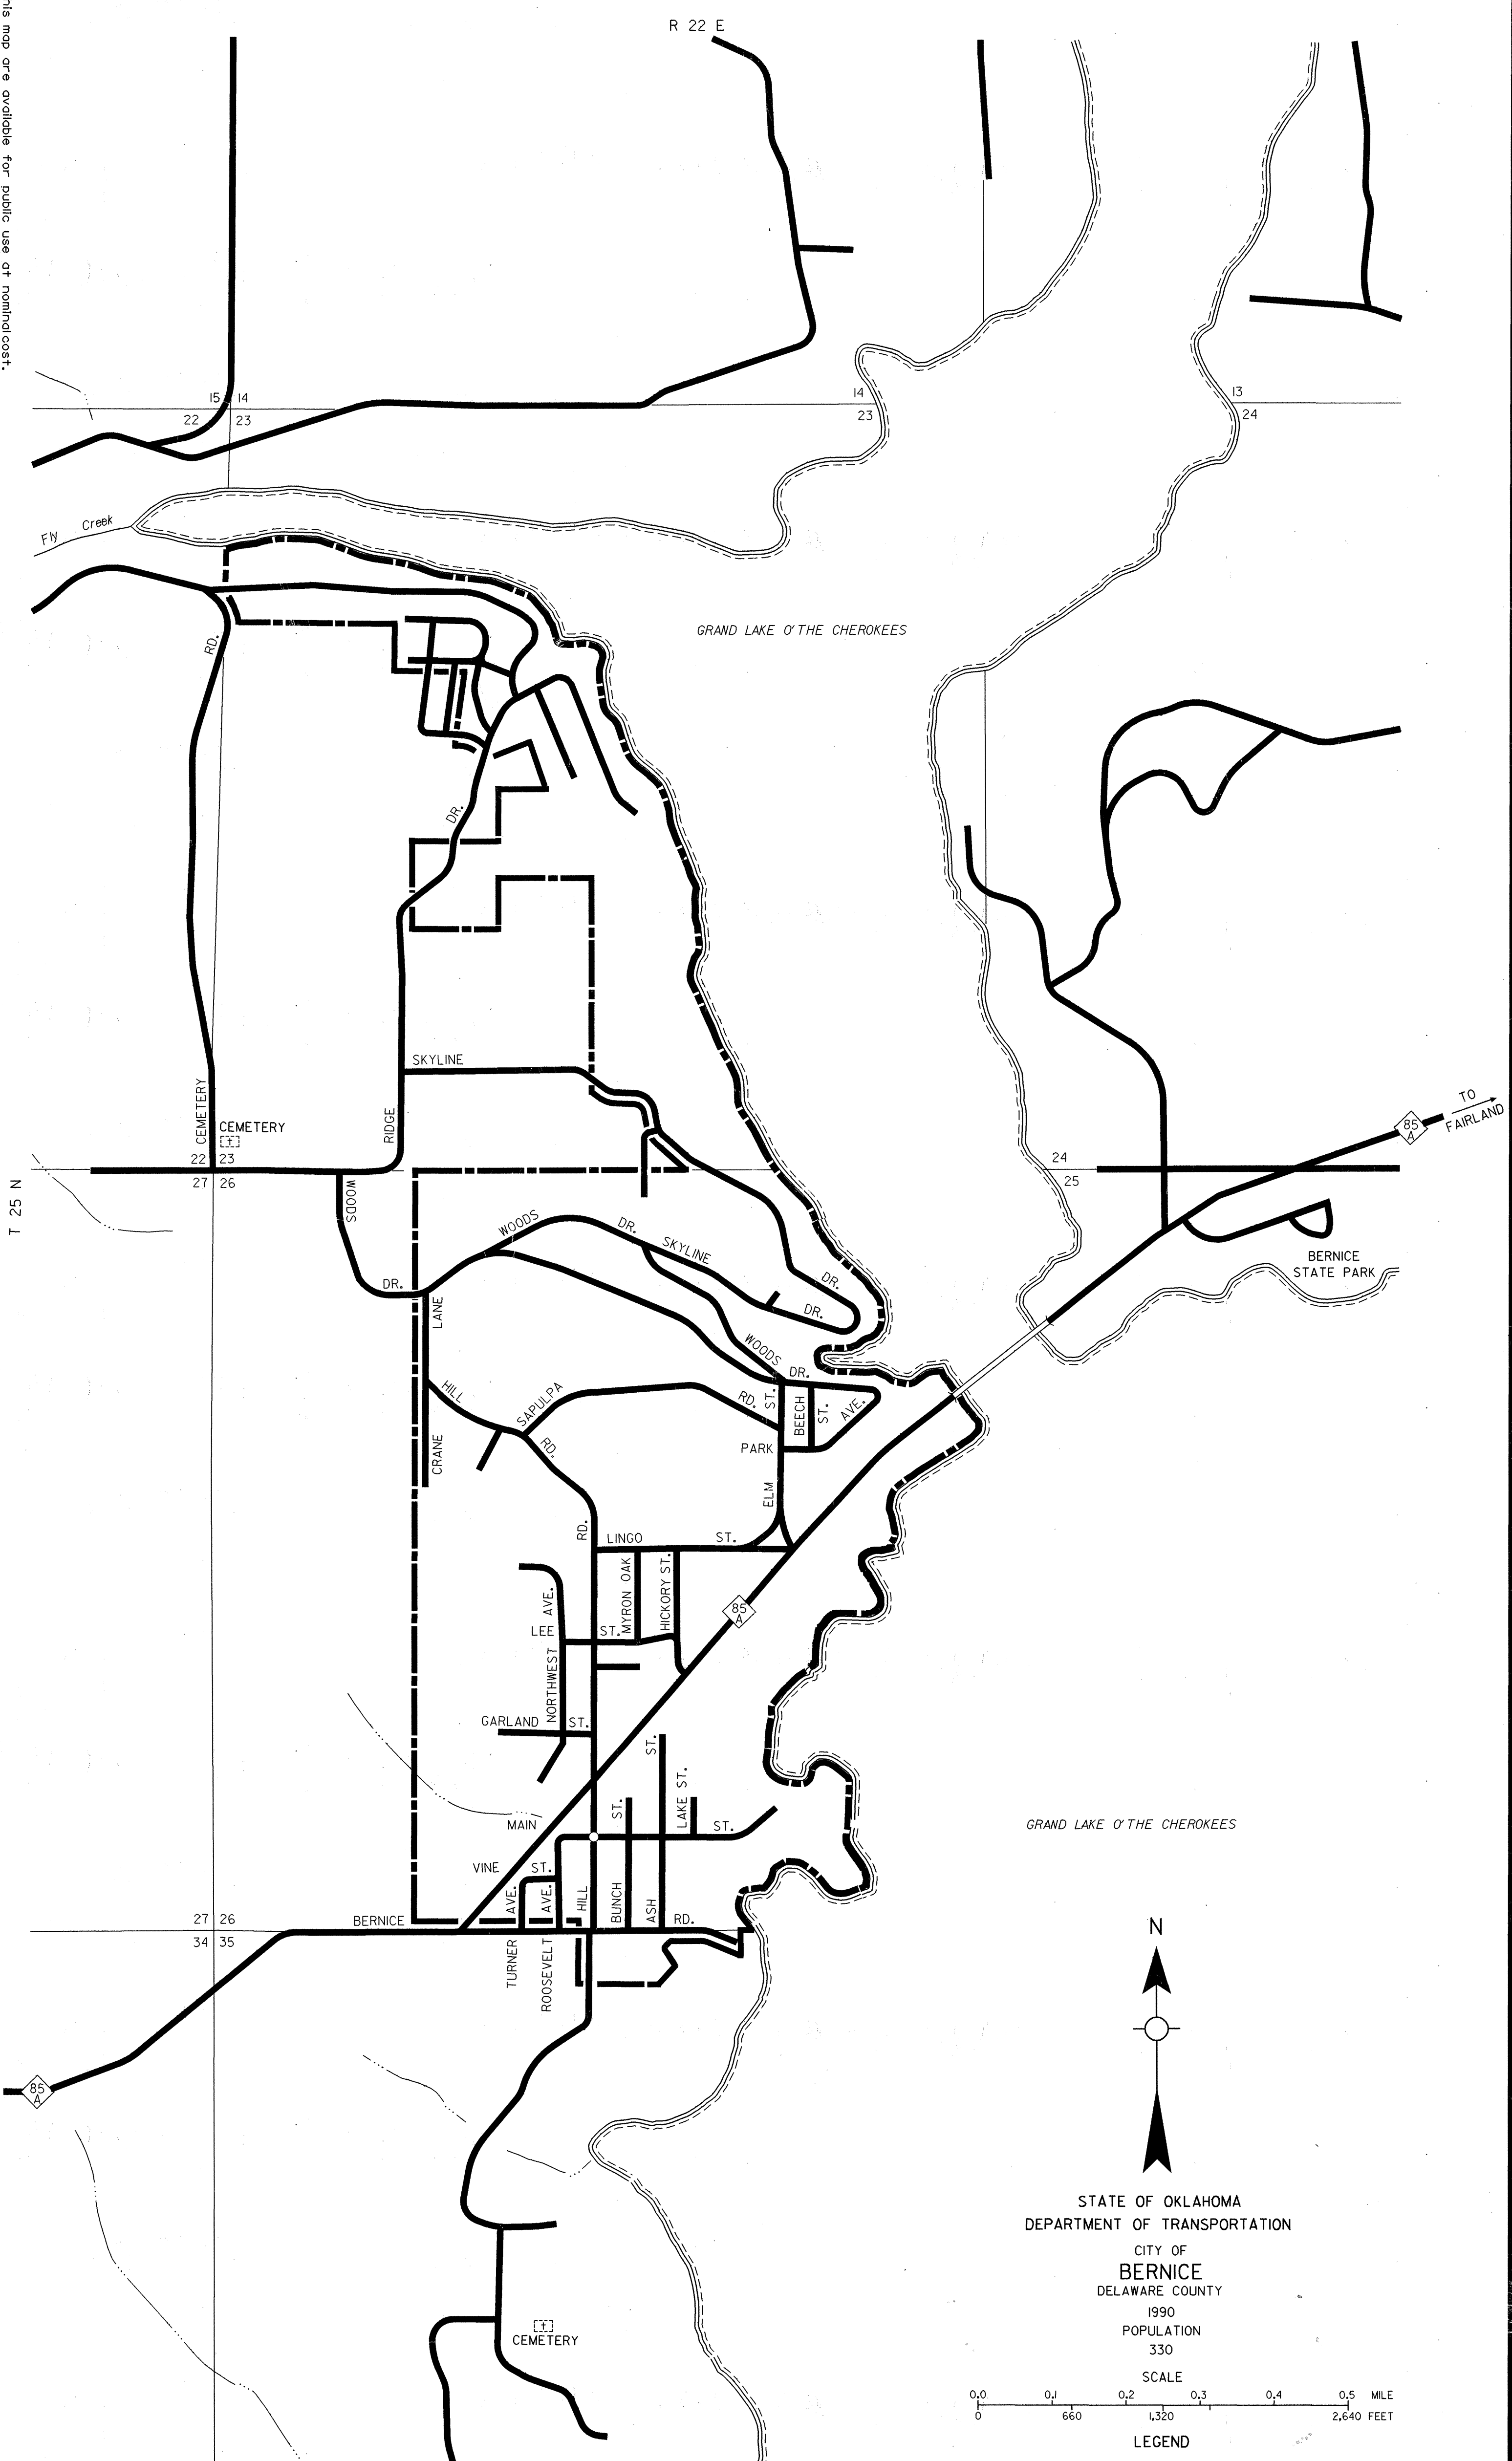

Copies of this map are available for public use at nominal cost.  
 Address: OKLAHOMA DEPARTMENT OF TRANSPORTATION  
 REPRODUCTION BRANCH (Phone - 521-2586)  
 200 N.E. 21st STREET  
 OKLAHOMA CITY, OKLA. 73105

STATE OF OKLAHOMA  
 DEPARTMENT OF TRANSPORTATION  
 CITY OF  
**BERNICE**  
 DELAWARE COUNTY  
 1990  
 POPULATION  
 330

LEGEND  
 CORPORATE LIMITS  
 STATE NUMBERED ROUTES  
 U.S. NUMBERED ROUTES  
 INTERSTATE ROUTES