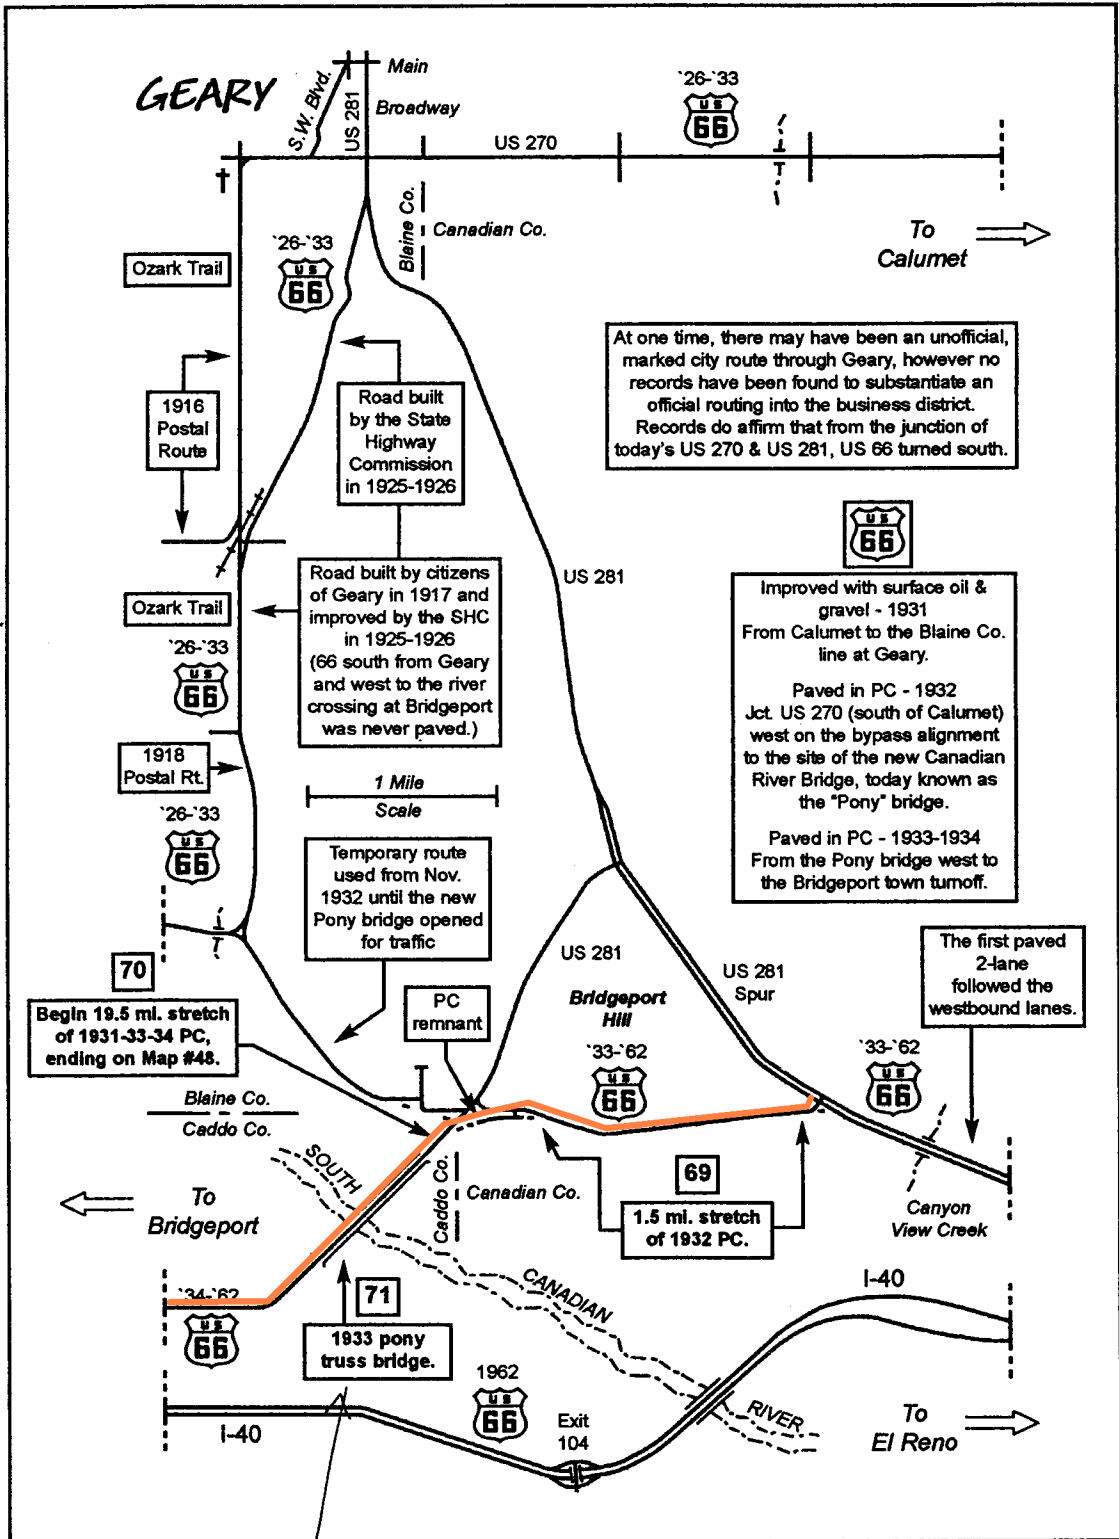

OKLAHOMA ROUTE 66
MAP #44

0902-0000X
NRHP in SPANS