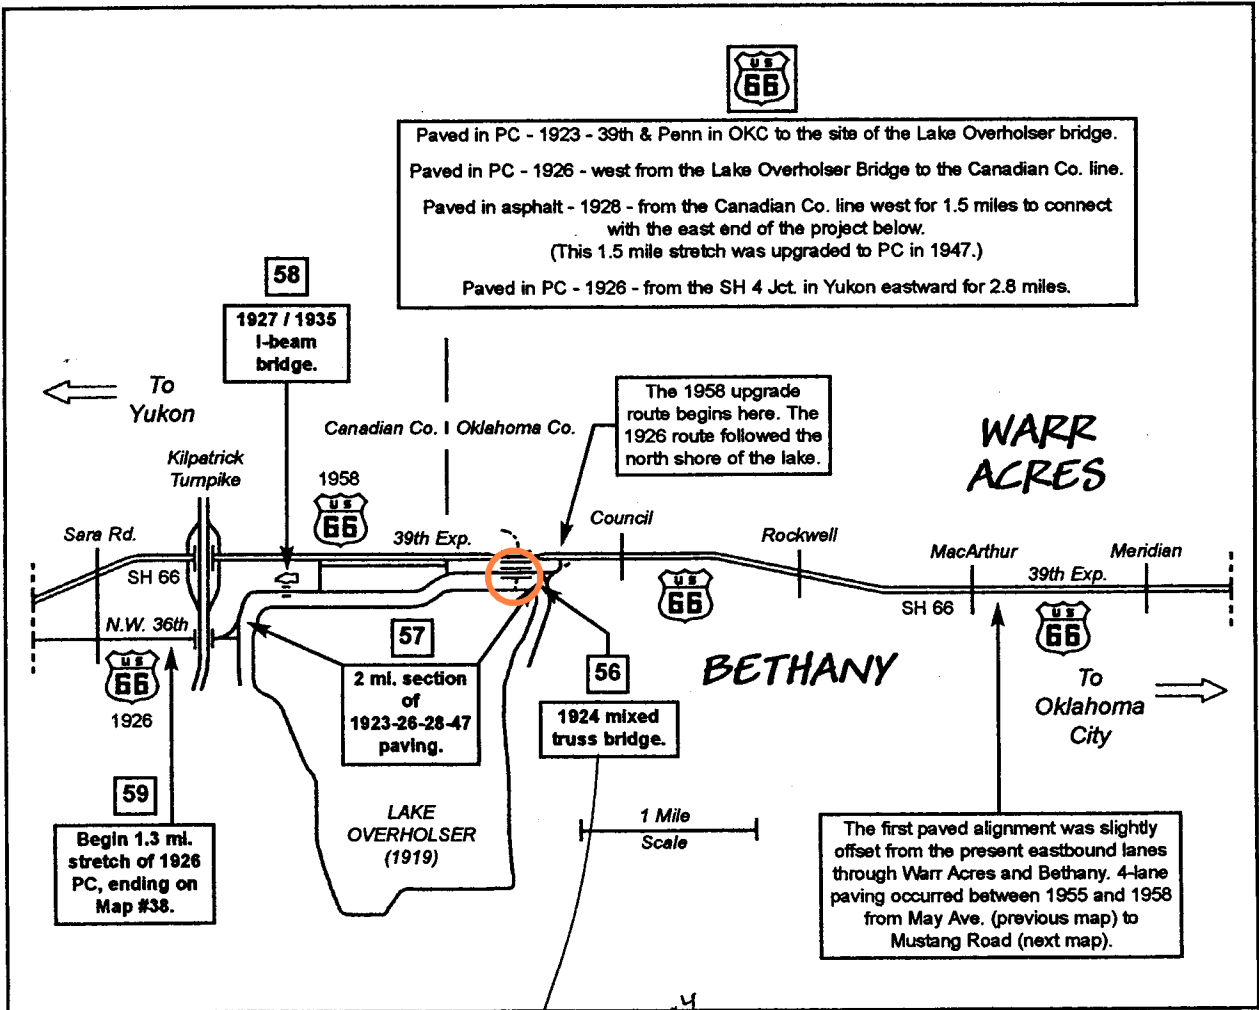

OKLAHOMA ROUTE 66  
MAP #37

55E10852 297 0004  
NRHP in spans