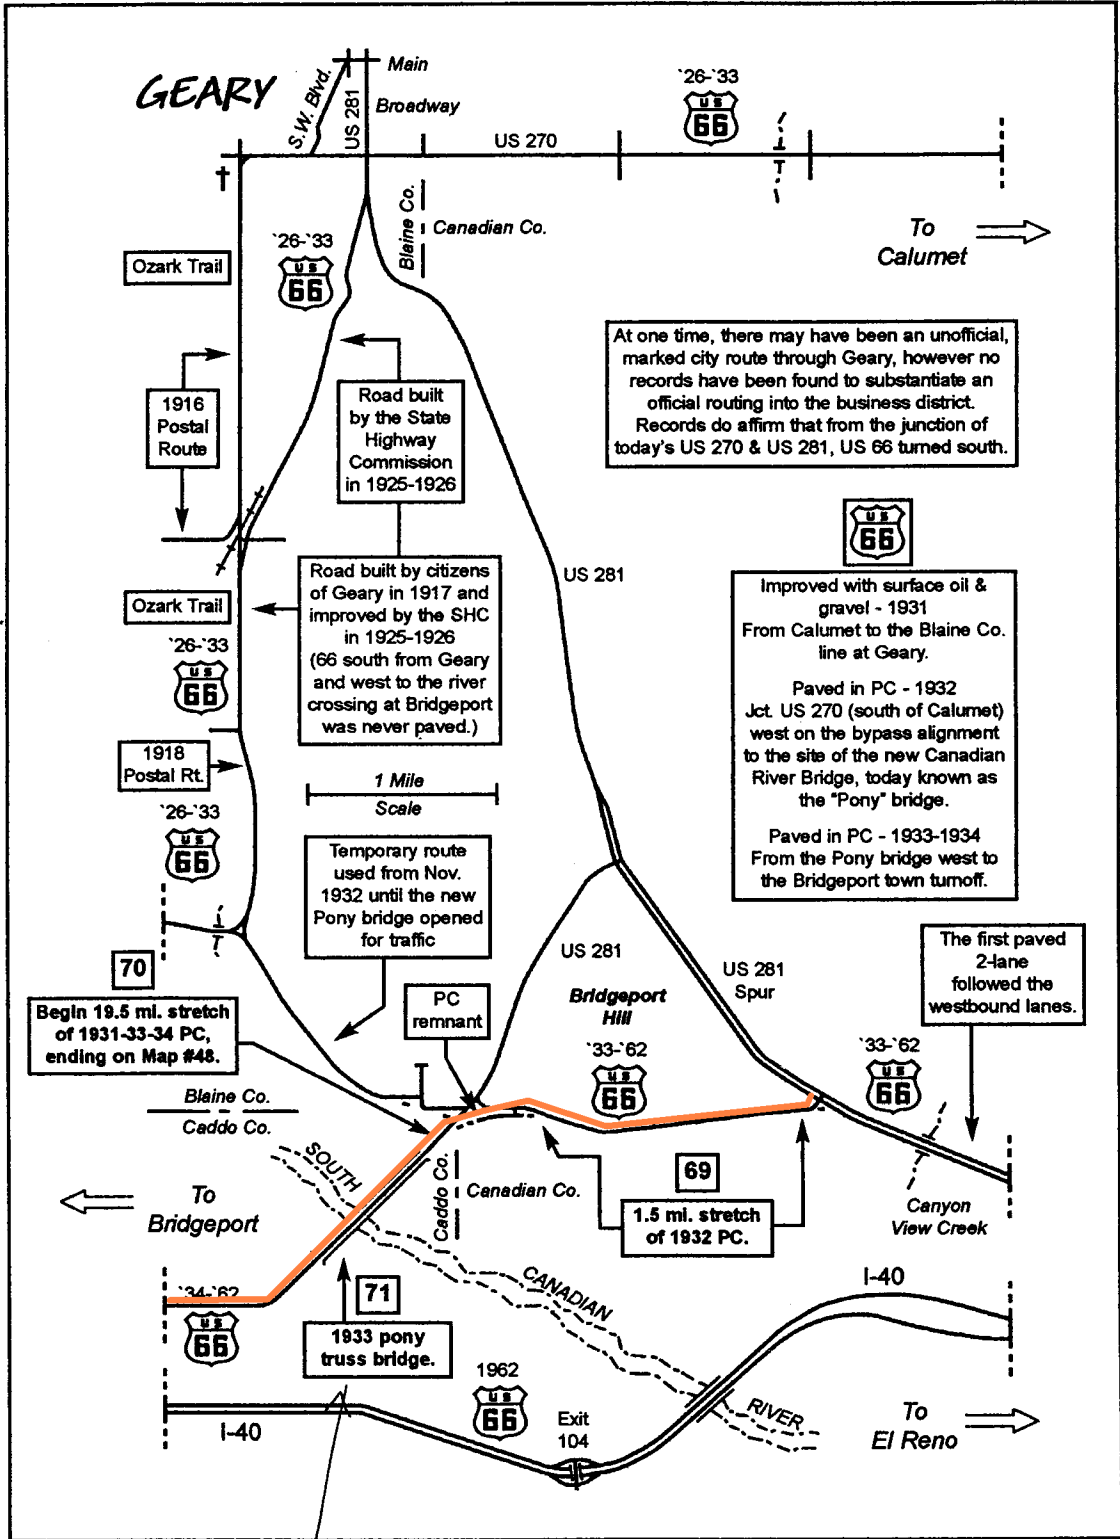

OKLAHOMA ROUTE 66
MAP #44

0902-0000F
NRHP in SPANS