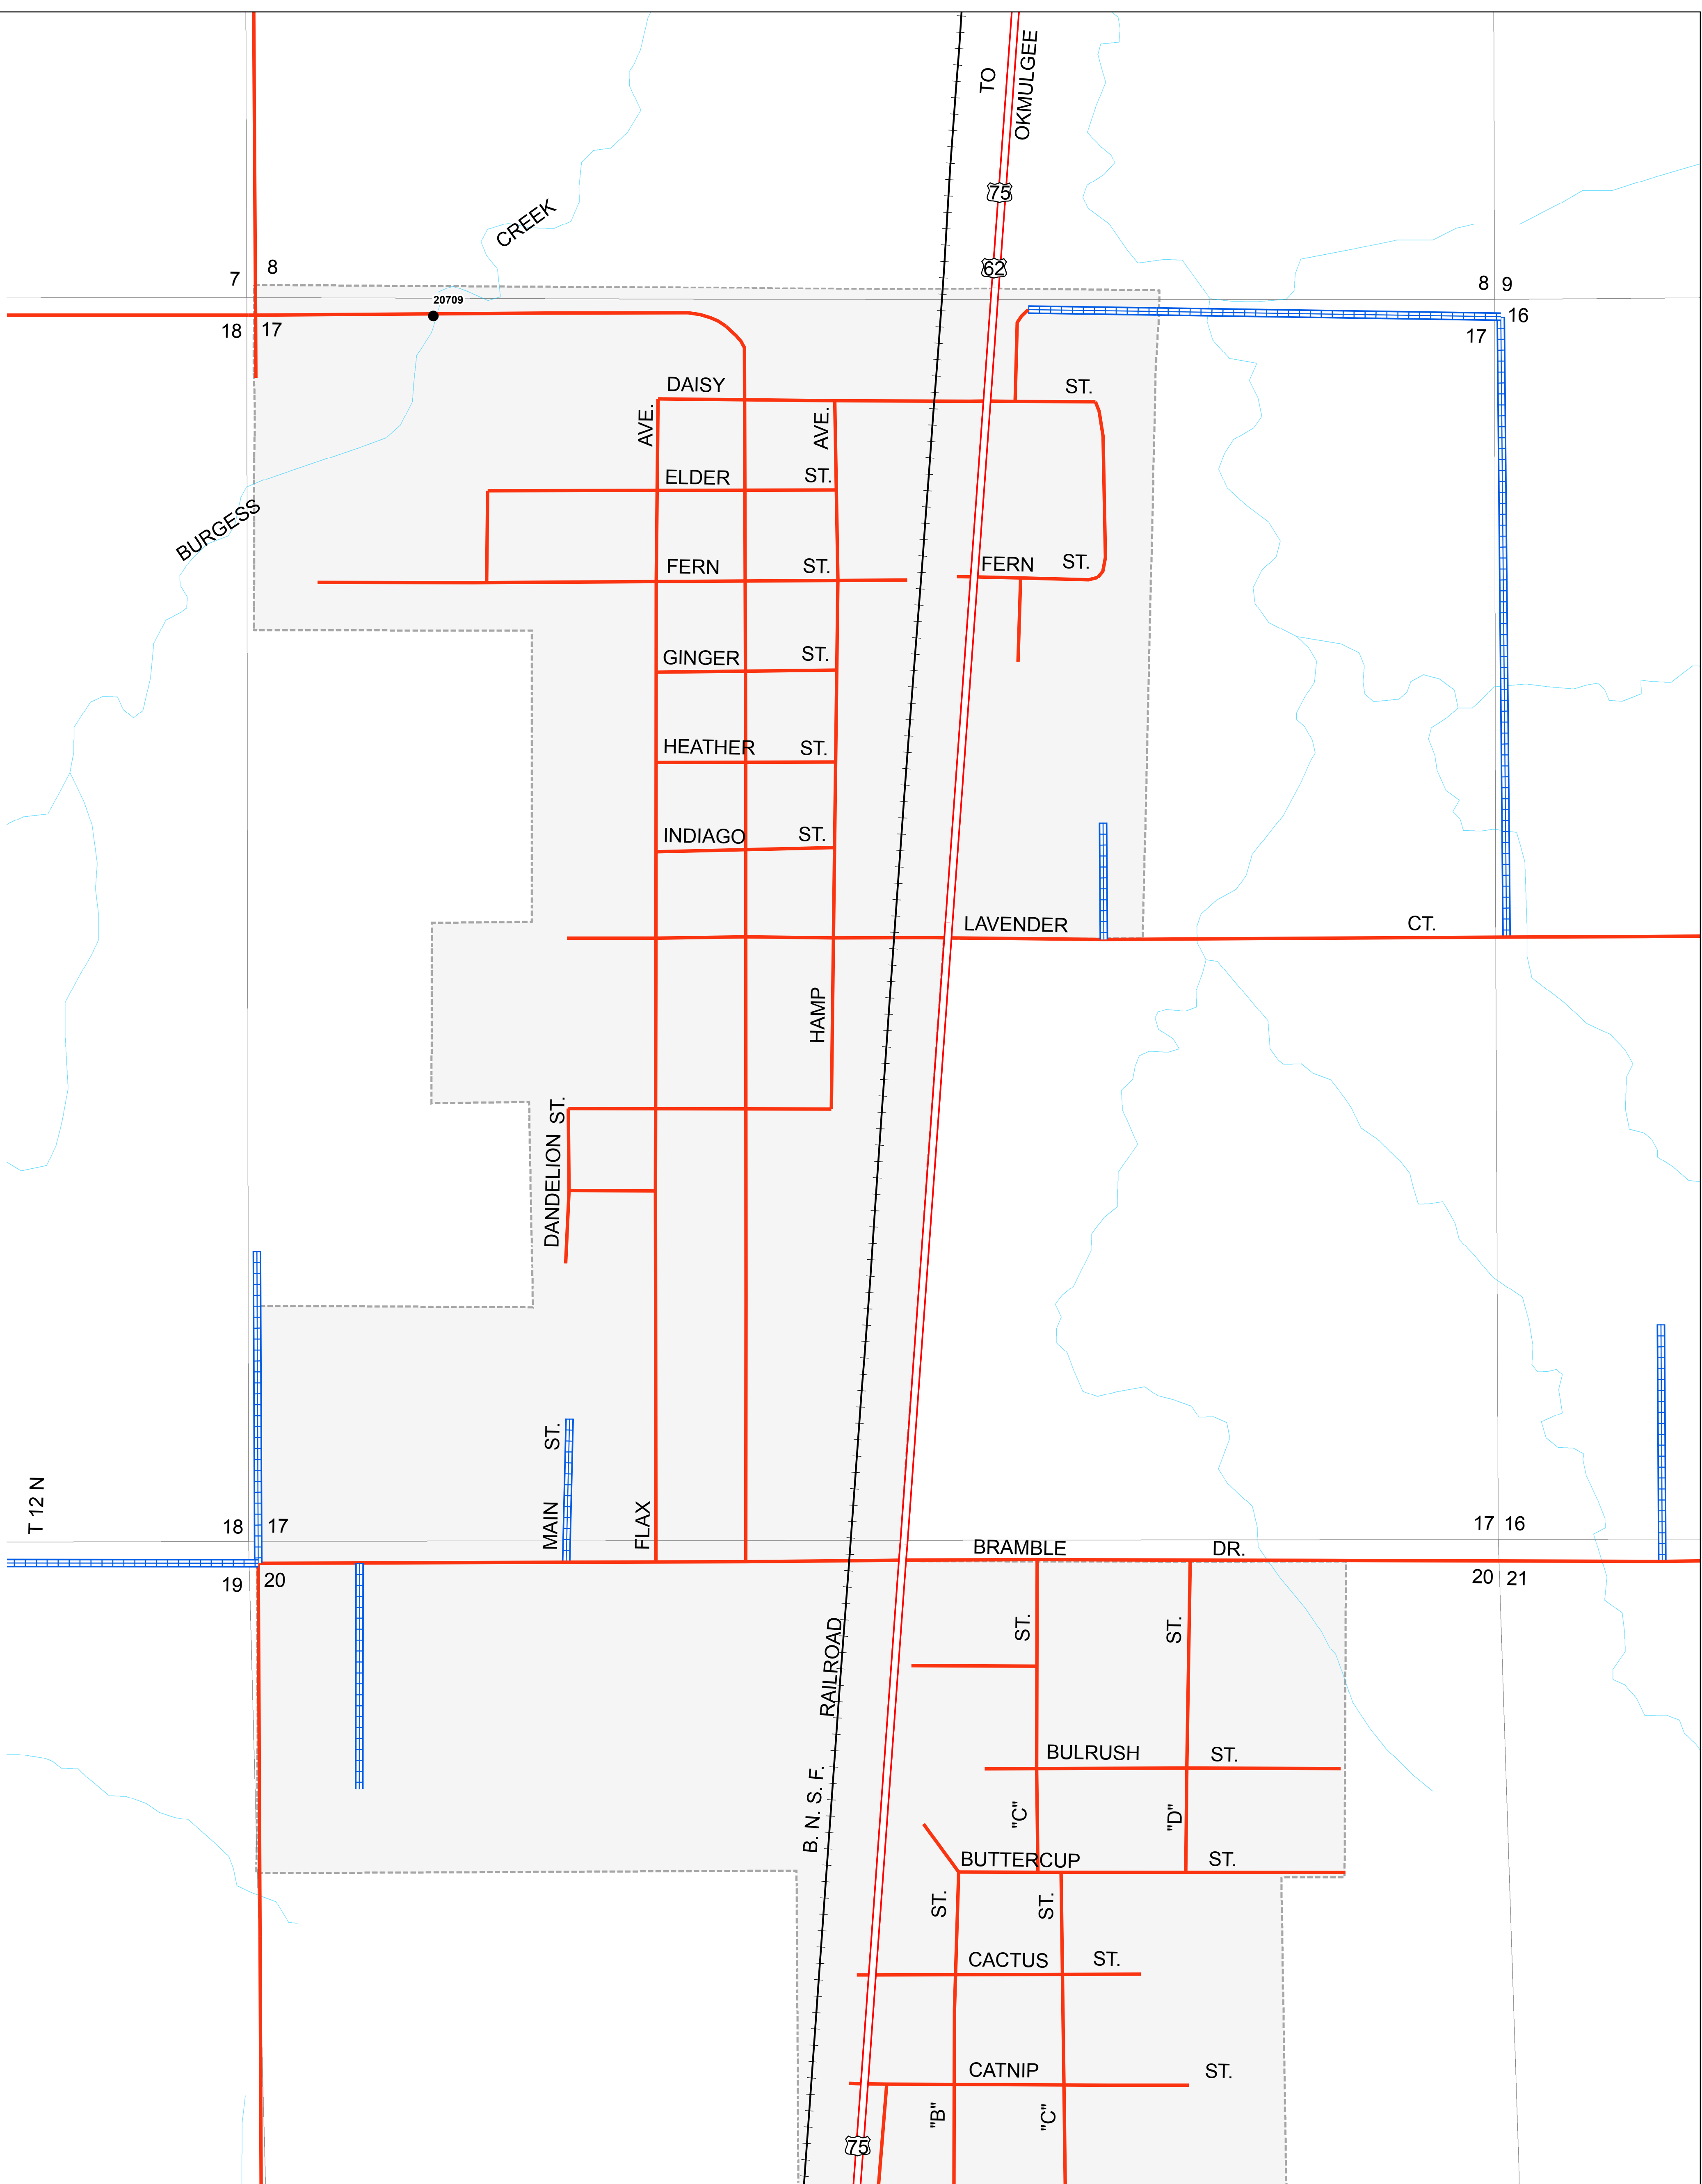

SCHULTER  
 OKLAHOMA DEPARTMENT OF TRANSPORTATION  
 PRINTING SERVICES Phone (405) 521-2596  
 200 N.E. 21st STREET  
 OKLAHOMA CITY, OKLAHOMA 73105-3204  
 Copies of this map are available for public use at nominal cost.  
 This map indicates those roads known to the Department to be open to public travel. Placement of a road on the map has no relationship to maintenance responsibility by any level of government.  
 © COPYRIGHT 2018  
 PRINTED AT STATE EXPENSE  
 NOT FOR RESALE  
 ALL RIGHTS RESERVED  
 COMPUTER GENERATED  
 SCHULTER, OKMULGEE COUNTY  
 September 2018

**STATE OF OKLAHOMA**  
**DEPARTMENT OF TRANSPORTATION**  
 CITY OF  
**SCHULTER**  
 OKMULGEE COUNTY  
 CENSUS YEAR 2010  
 POPULATION 509

**Legend**

<b>Road Surface Type</b>		