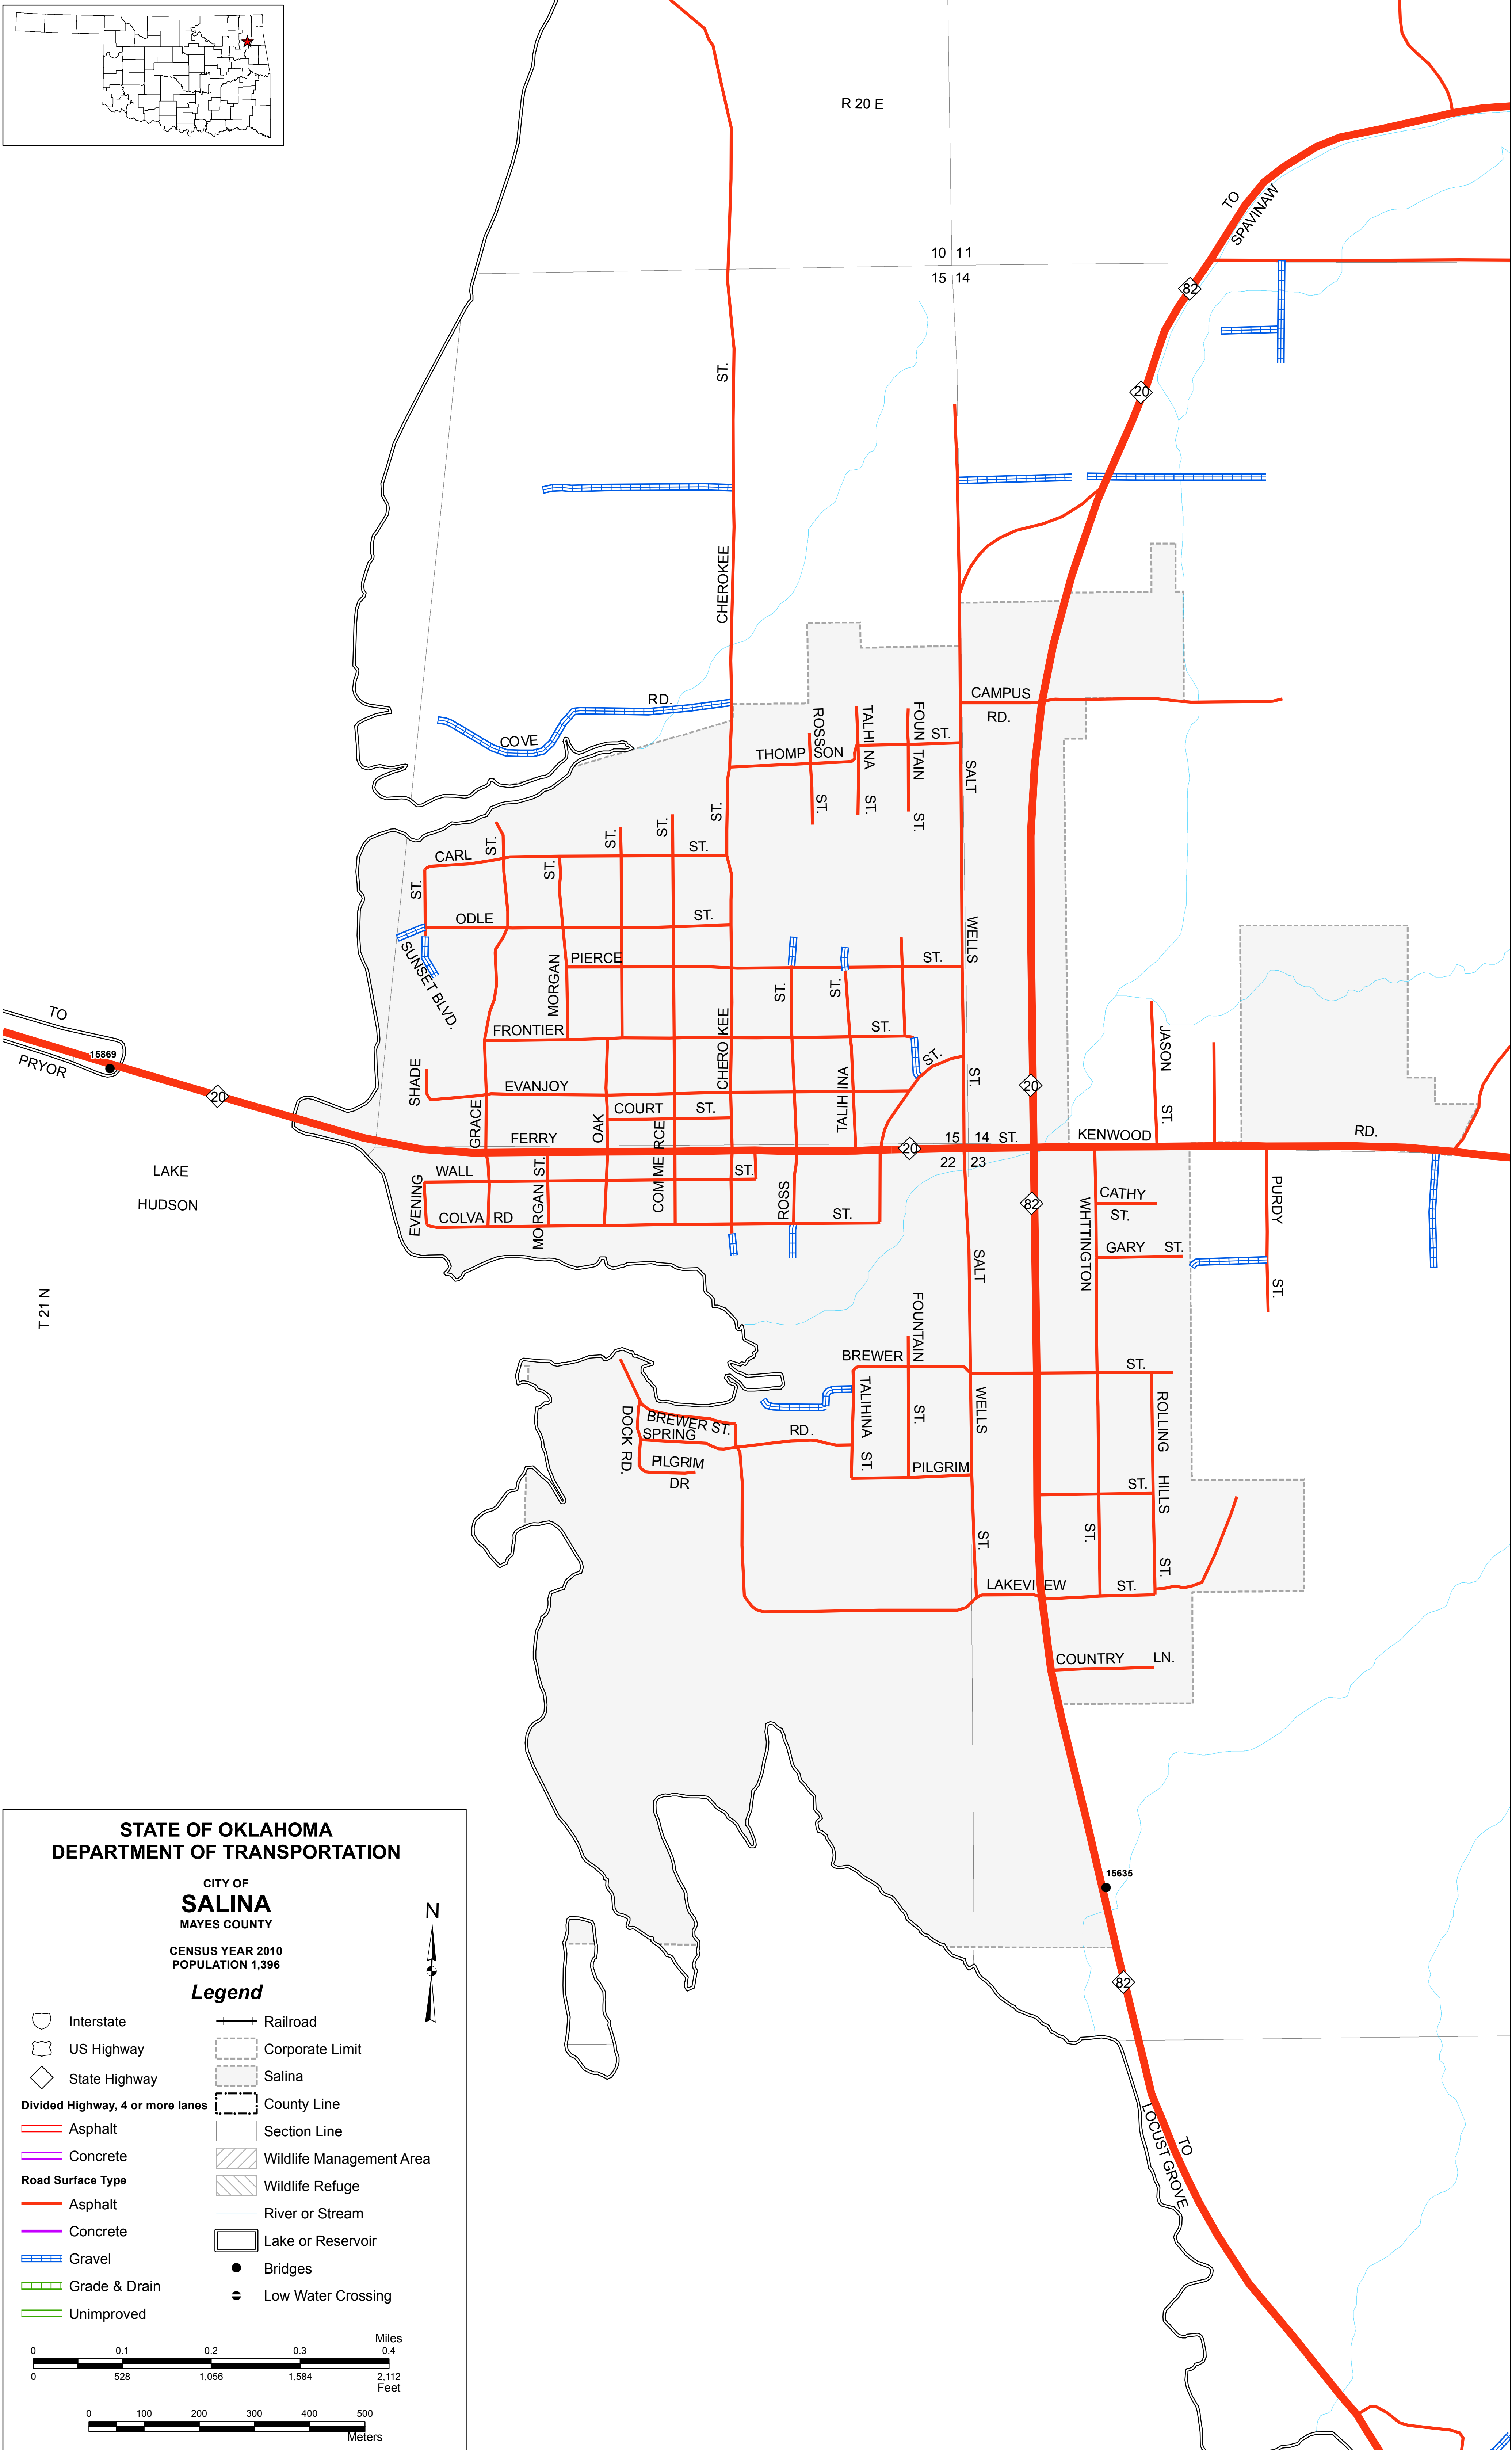

OKLAHOMA DEPARTMENT OF TRANSPORTATION
PRINTING SERVICES Phone (405) 521-2596
200 N.E. 21st STREET
OKLAHOMA CITY, OKLAHOMA 73105-3204

This map indicates those roads known to the Department to be open to public travel. Placement of a road on the map has no relationship to maintenance responsibility by any level of government.

SALINA

© COPYRIGHT 2018
PRINTED AT STATE EXPENSE

NOT FOR RESALE

ALL RIGHTS RESERVED

**STATE OF OKLAHOMA
DEPARTMENT OF TRANSPORTATION**

**CITY OF
SALINA**
MAYES COUNTY

CENSUS YEAR 2010
POPULATION 1,396

Legend

	Interstate		Railroad
	US Highway		Corporate Limit
	State Highway		Salina
	Divided Highway, 4 or more lanes		County Line
	Asphalt		Section Line
	Concrete		Wildlife Management Area
	Asphalt		Wildlife Refuge
	Concrete		River or Stream
	Gravel		Lake or Reservoir
	Grade & Drain		Bridges
	Unimproved		Low Water Crossing