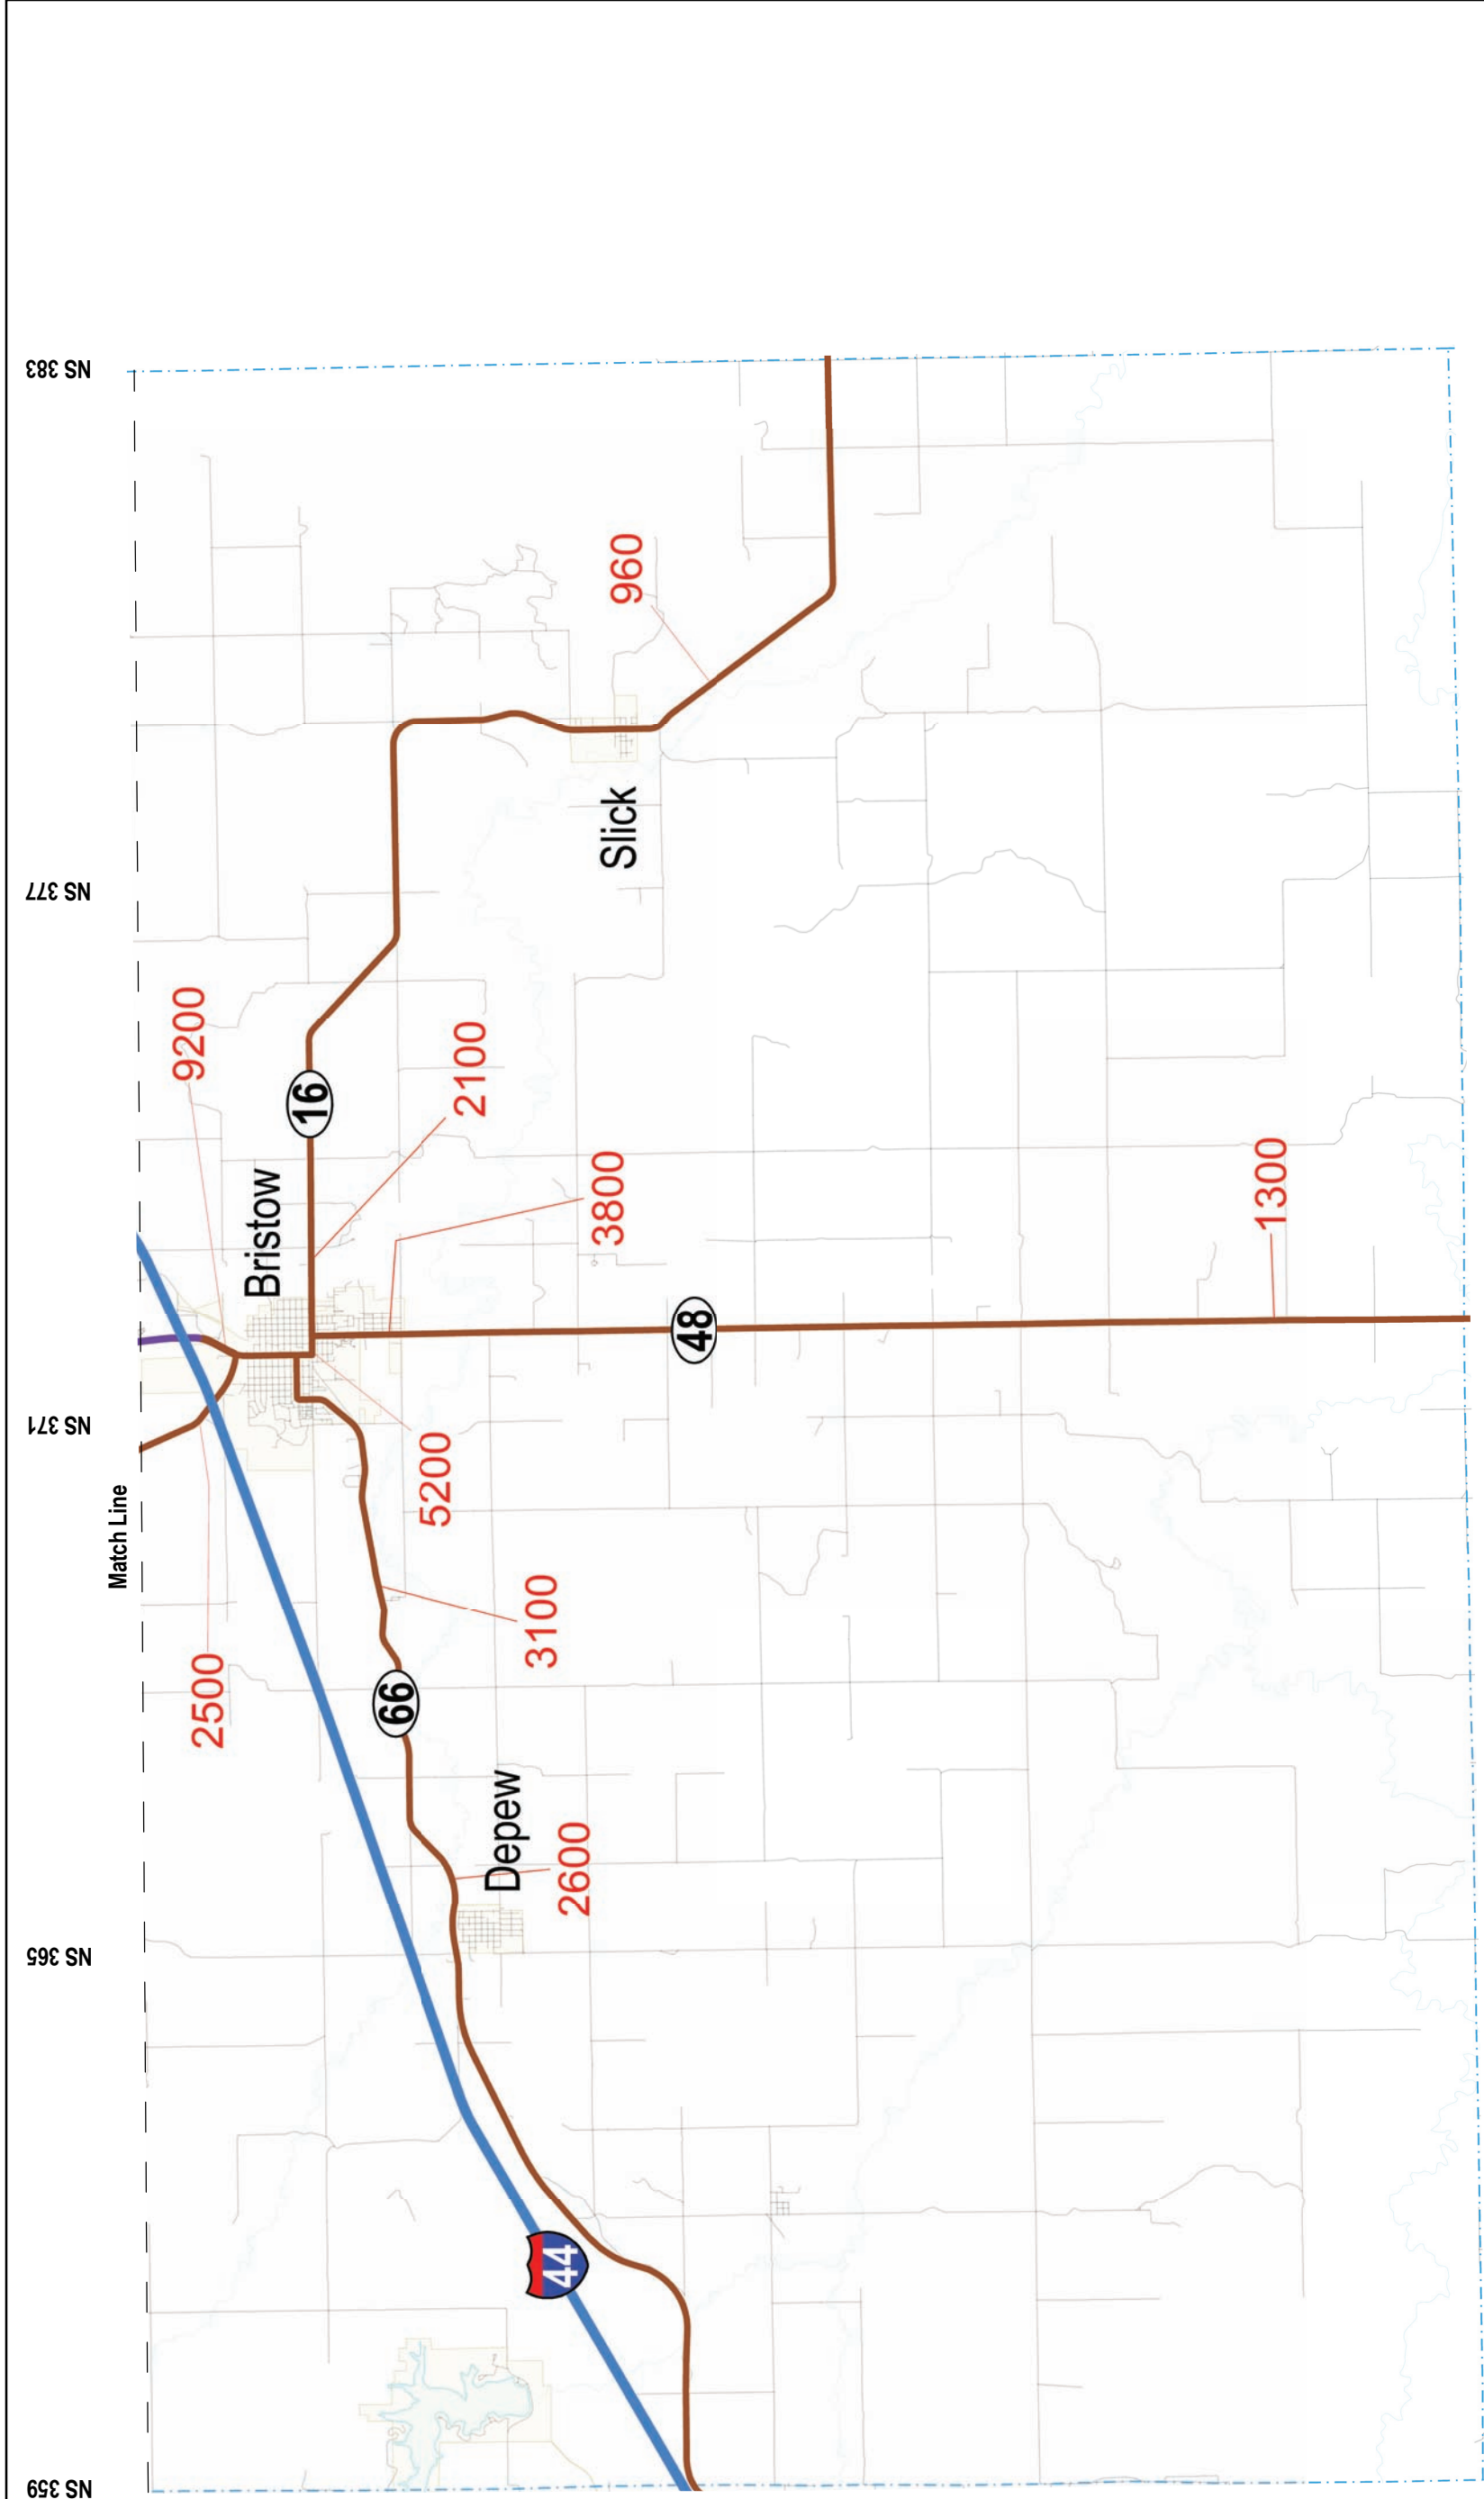

2009
Annual Average Daily Traffic
Oklahoma Highway System
Creek County (North)

2009
Annual Average Daily Traffic
Oklahoma Highway System
Creek County (South)