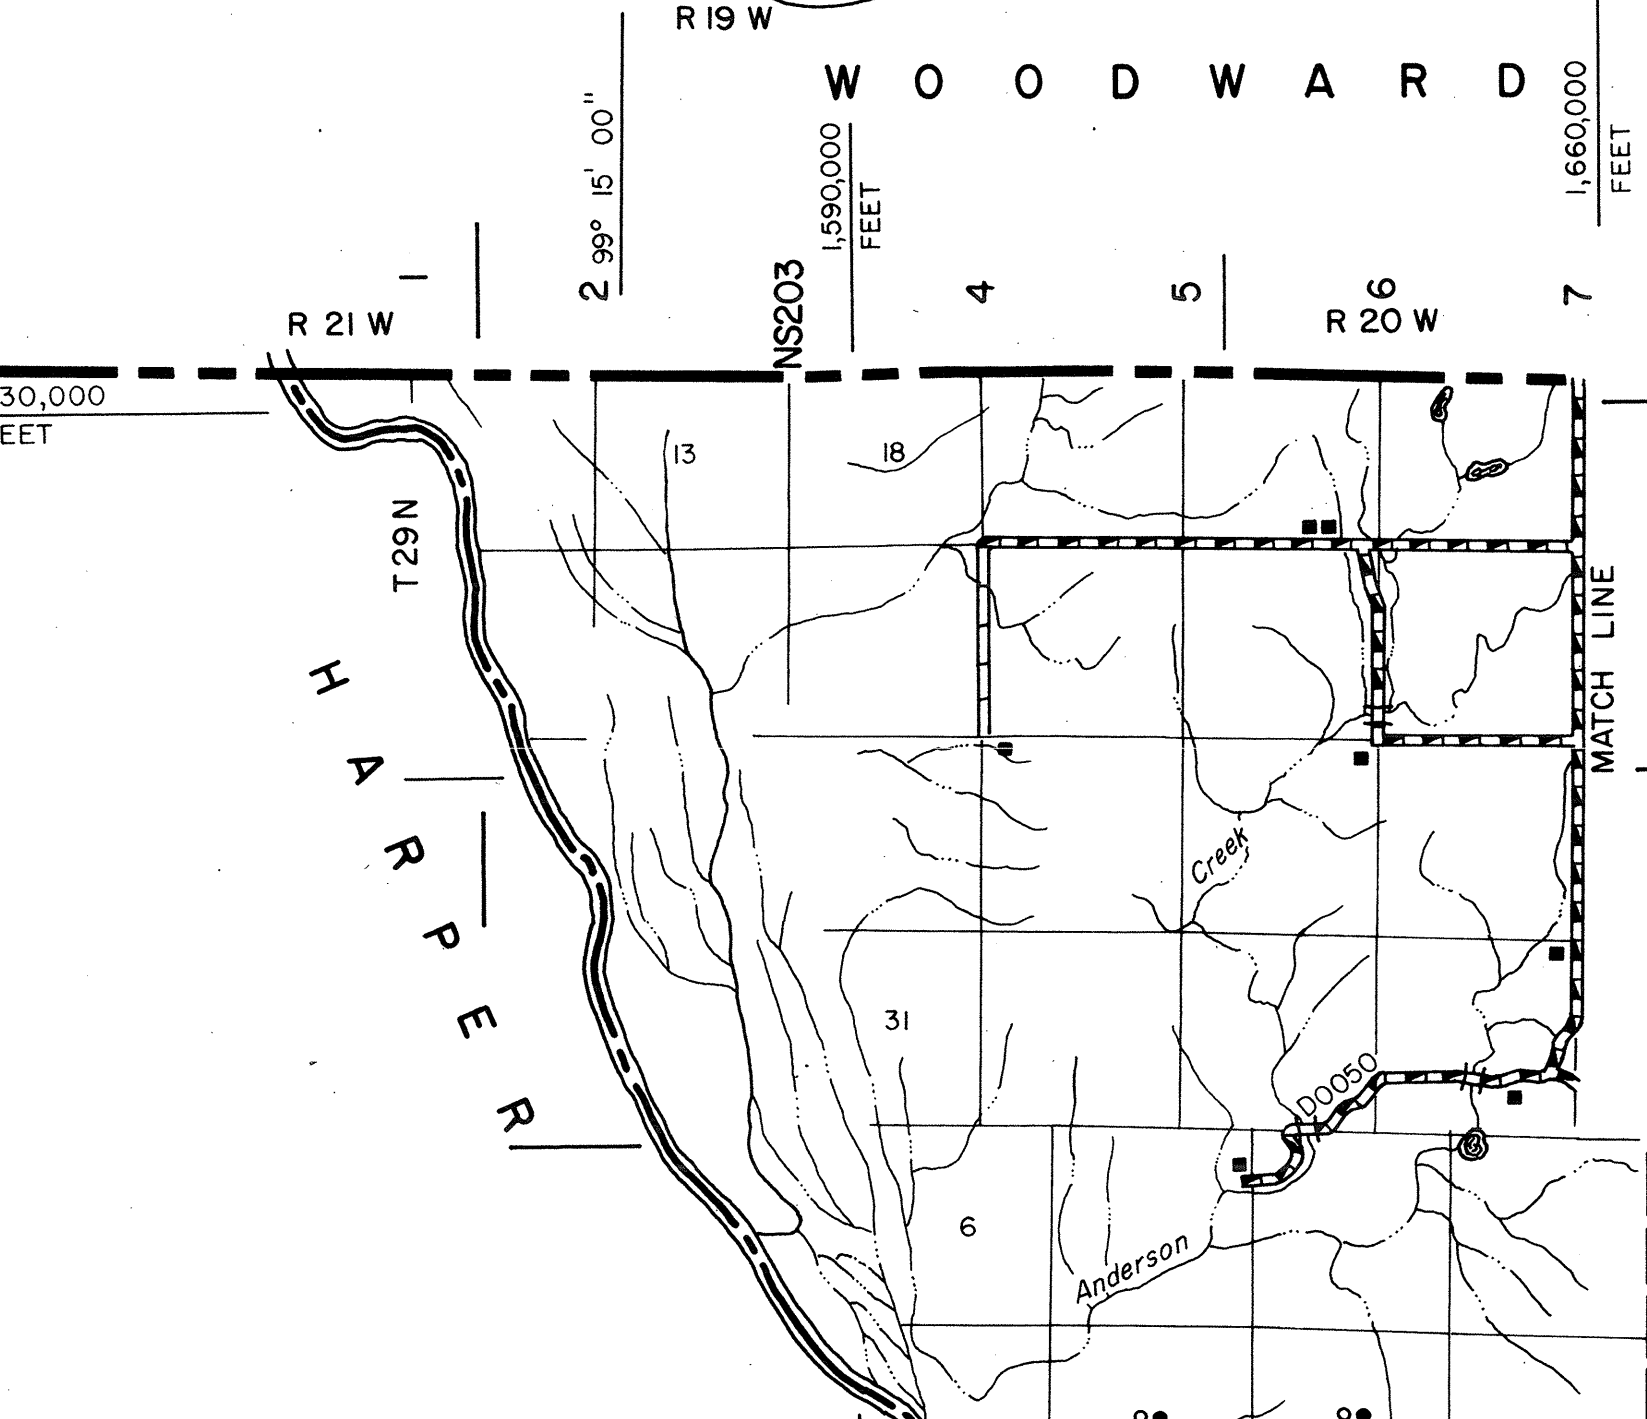

S T A T E O F K A N S A S

HOPESTON
SEC. 35, 36, T26N, R14W
SCALE
0 0.1 0.2 0.3 0.4 0.5 0.6 0.7 0.8 0.9 1.0 MILE
0 1,320' 2,640' 5,280' FEET

ALL RIGHTS RESERVED SHEET 2 OF 2 SHEETS

NOT FOR RESALE