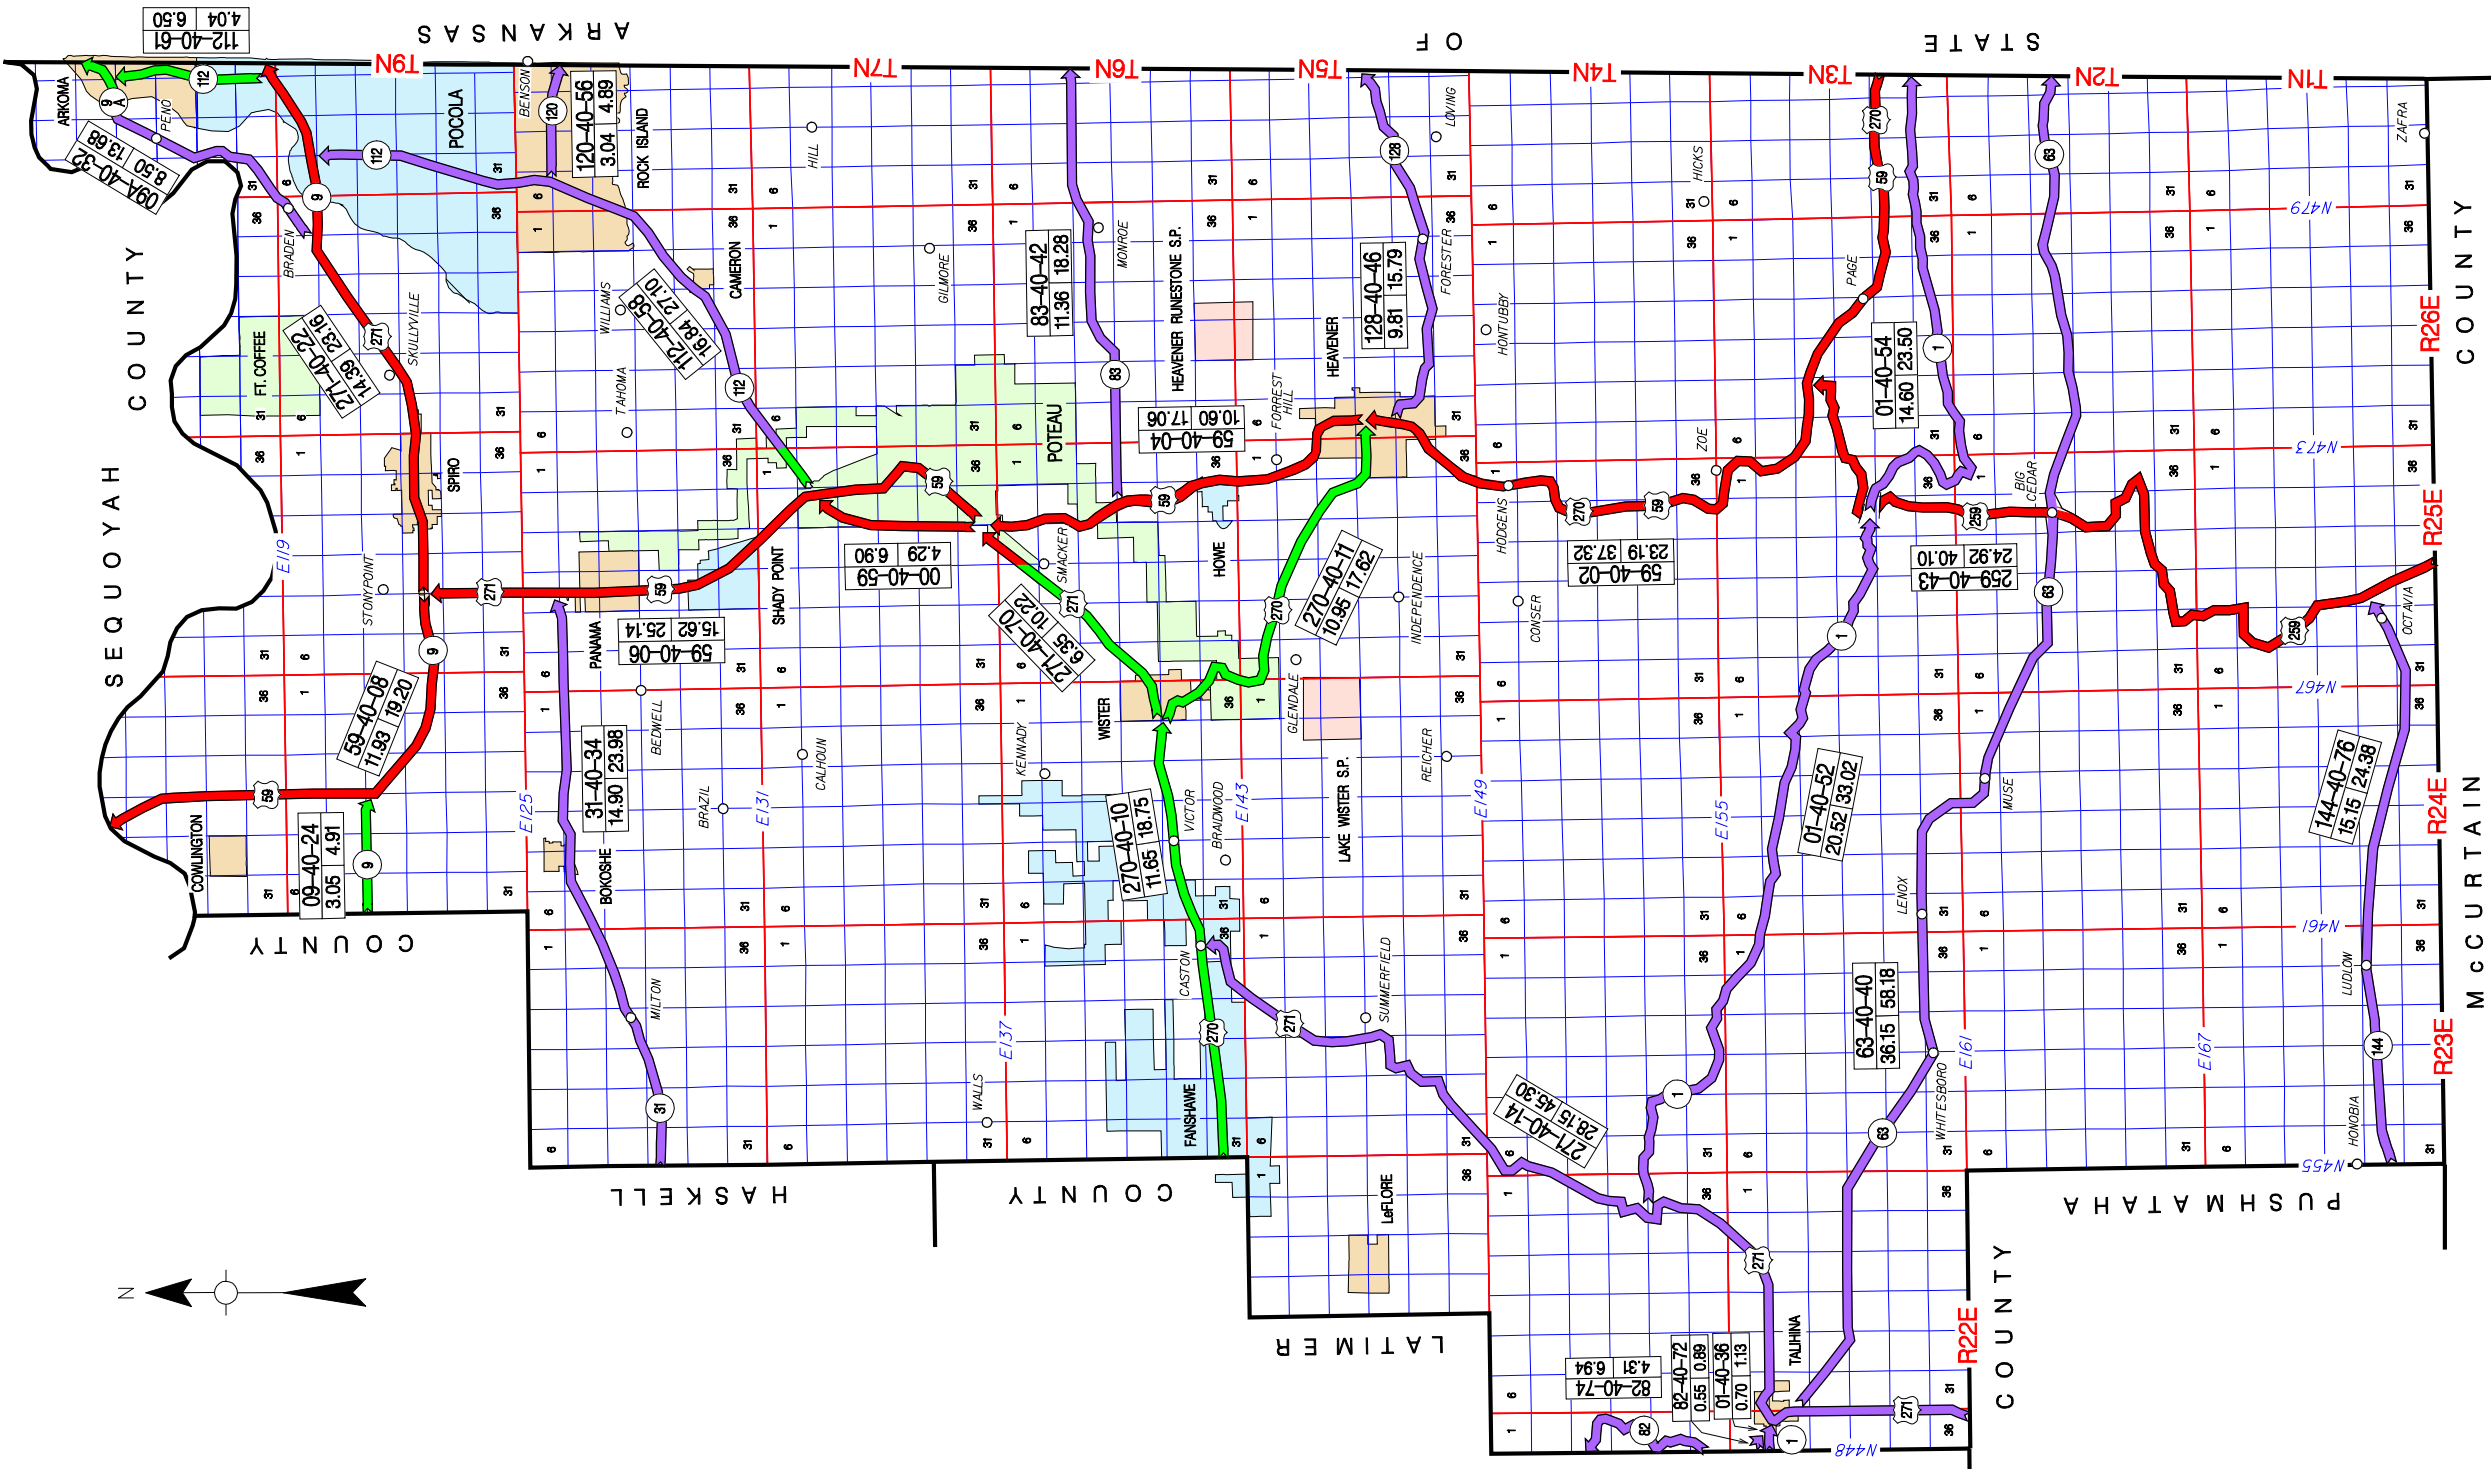

LE FLORE COUNTY 40

COUNTY

SEQUOYAH COUNTY

ARKANSAS

LATIMER

HASKELL

COUNTY

LUFLORE

COUNTY

PUSHMATAHA

MCCURTAIN

COUNTY

STATE

OT