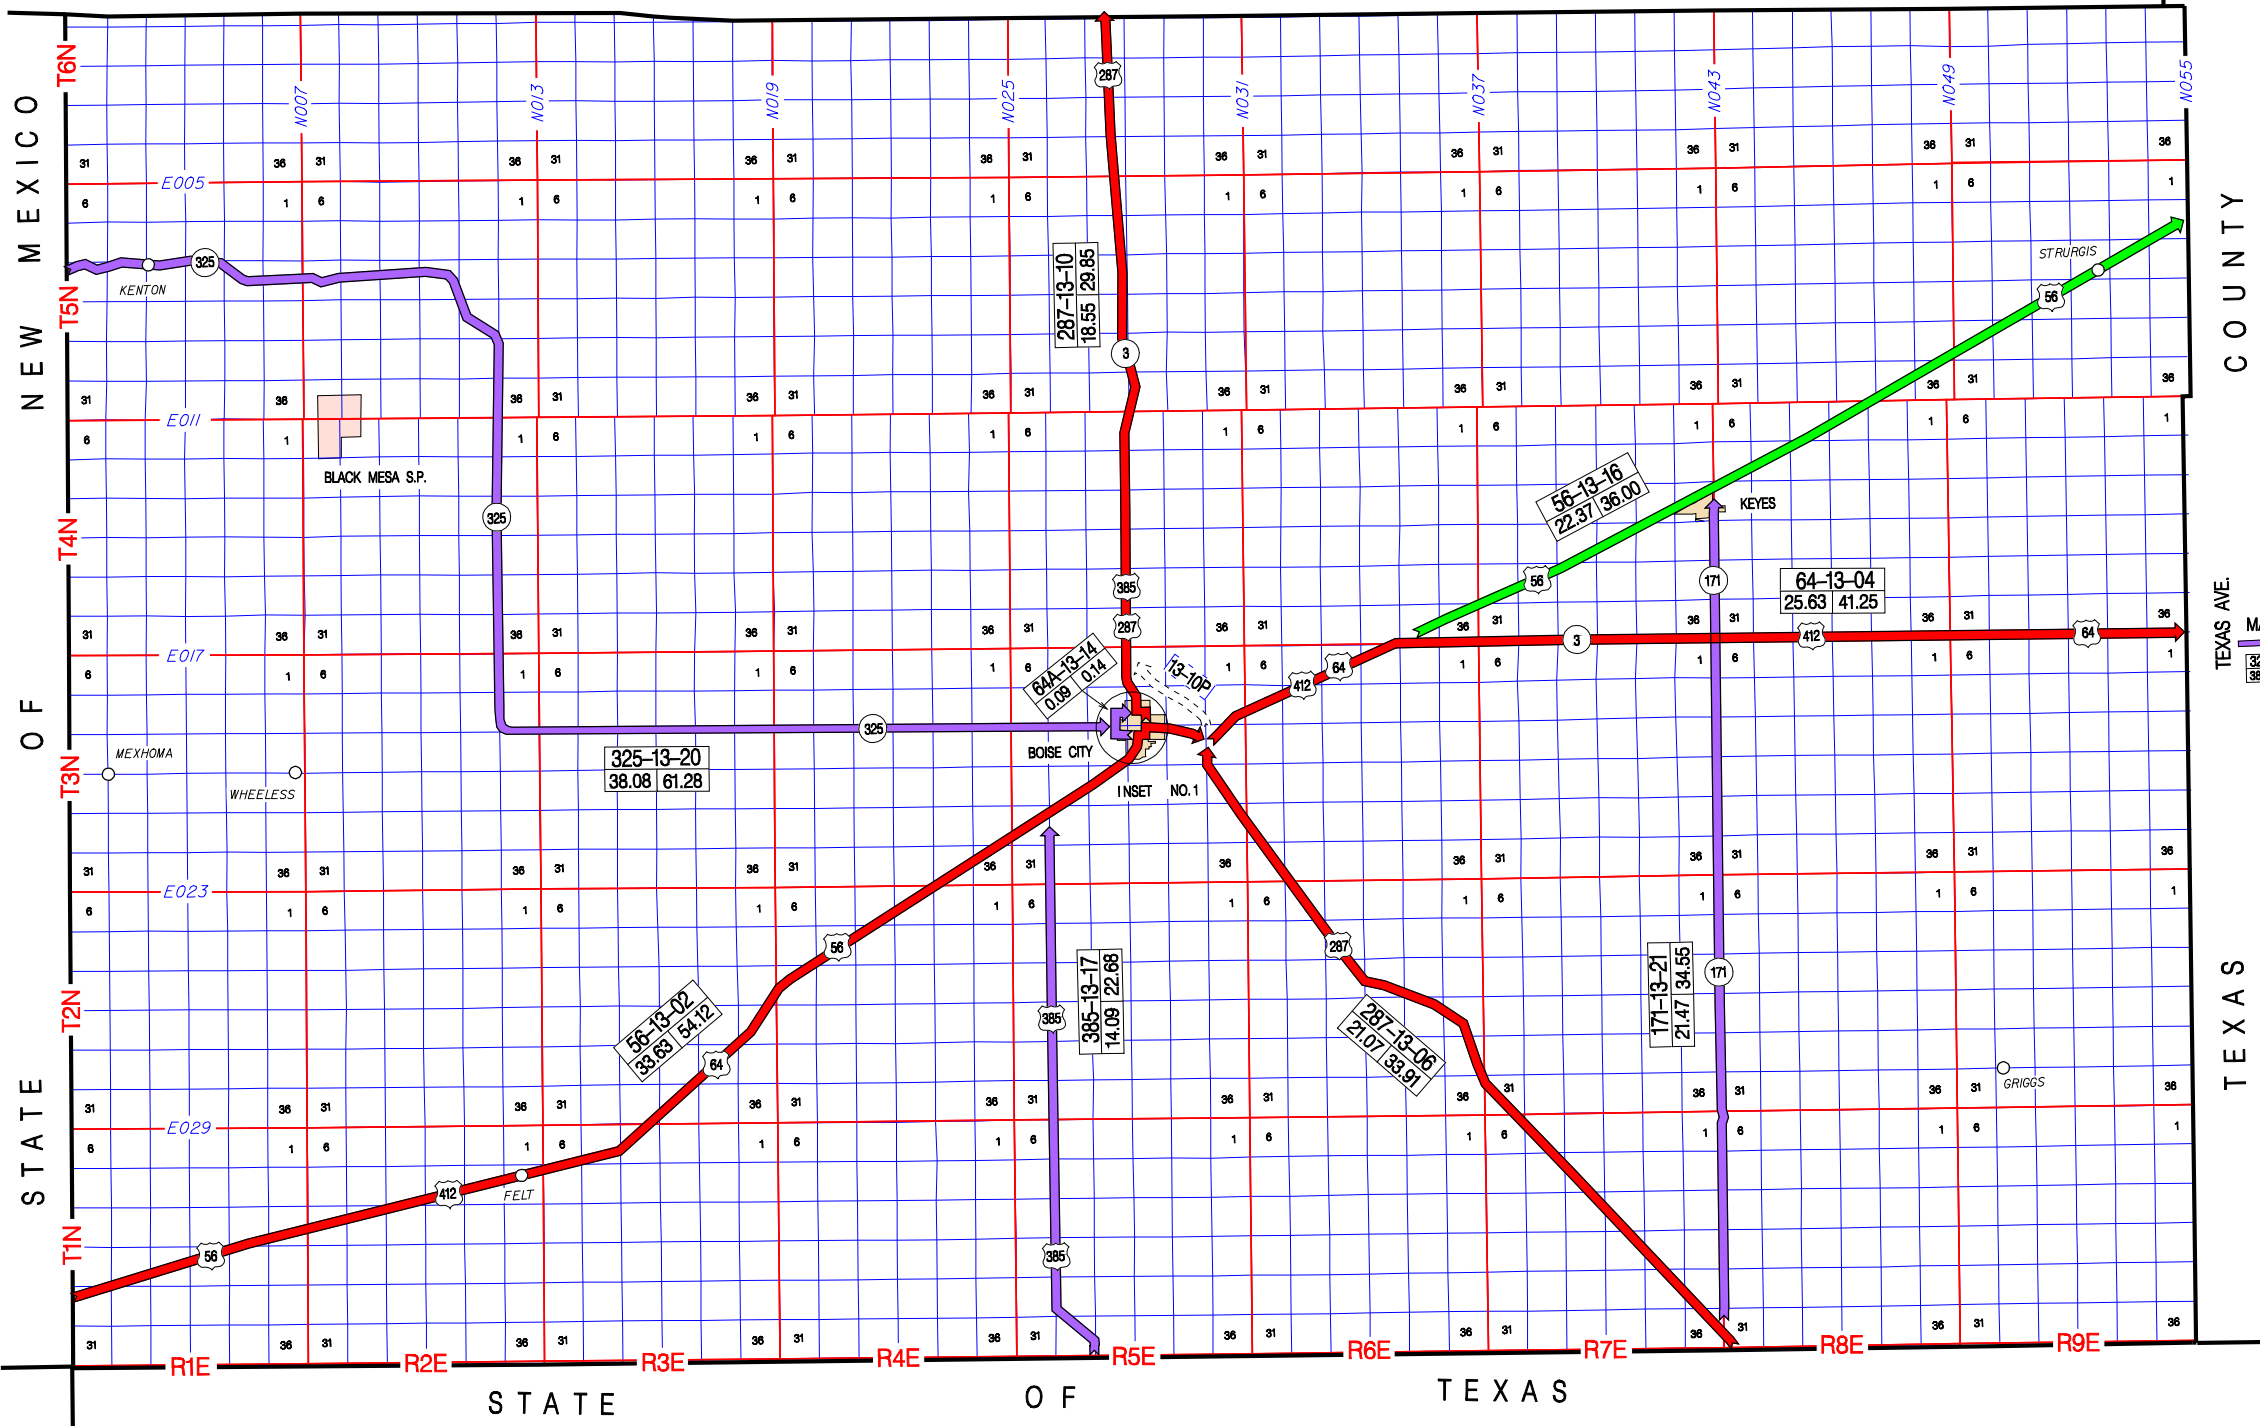

STATE

O F

COLO RADO

COUNTY

TEXAS