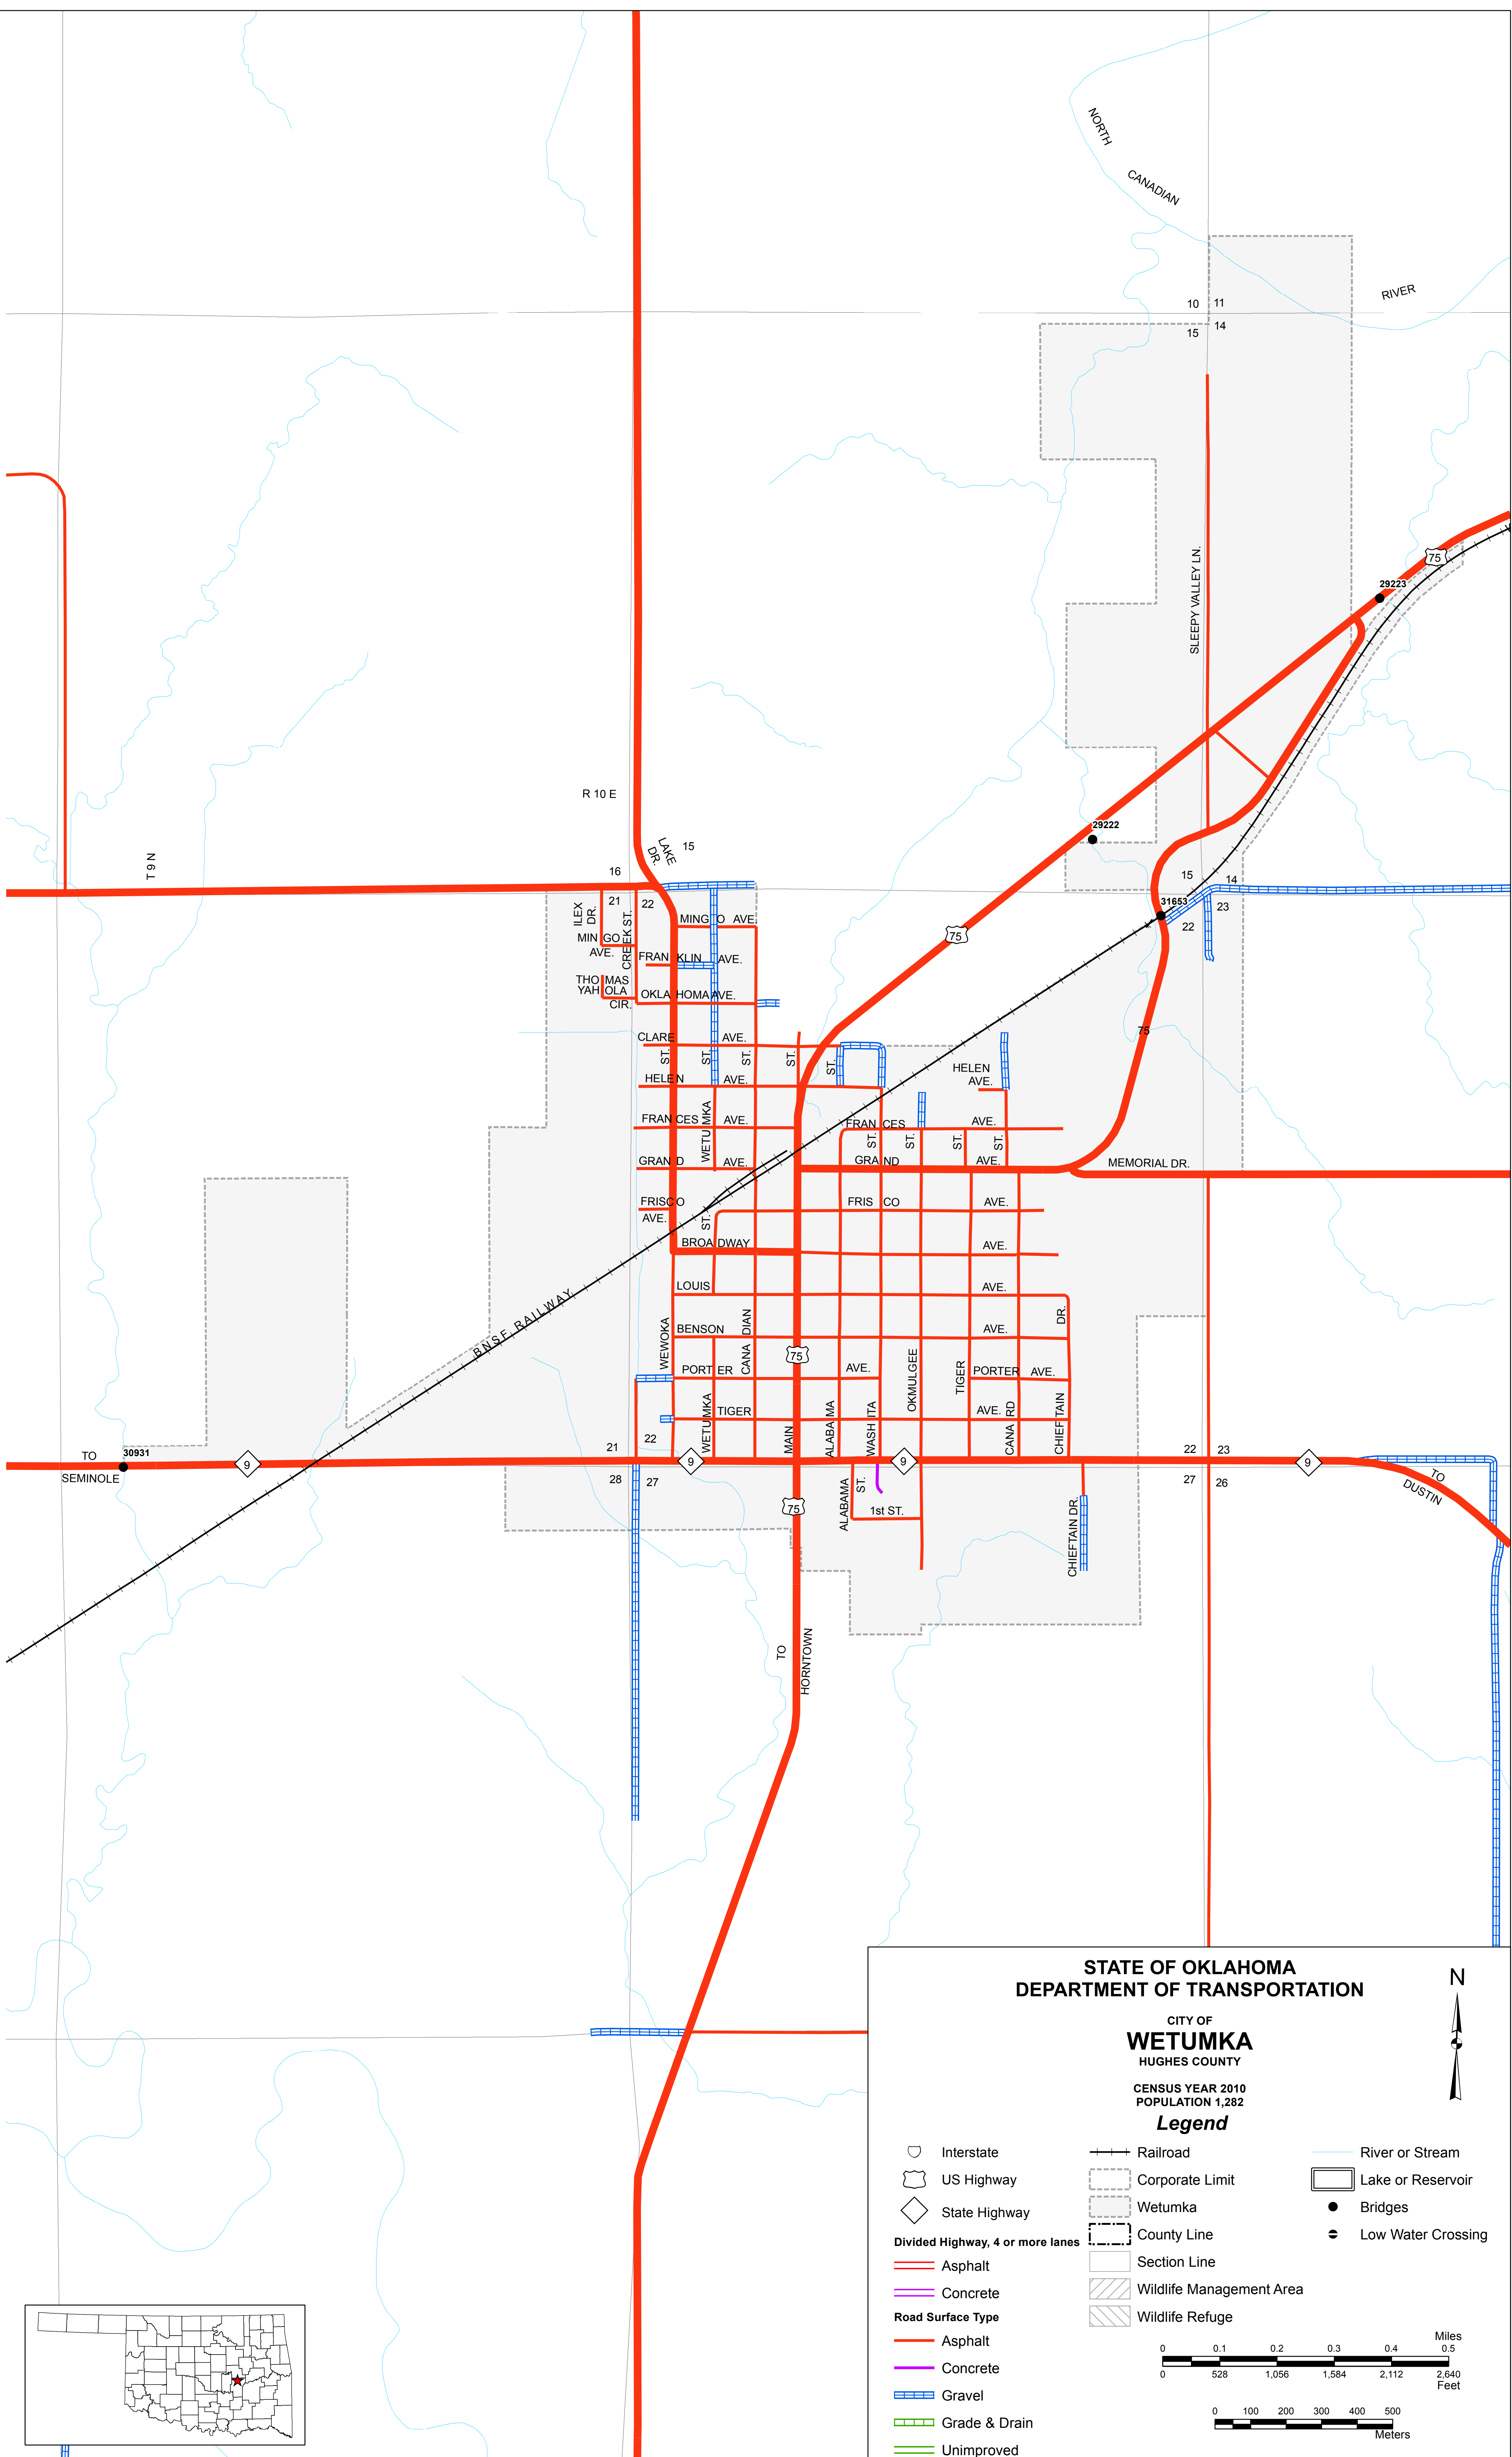

Copies of this map are available for public use at nominal cost.
OKLAHOMA DEPARTMENT OF TRANSPORTATION
PRINTING SERVICES Phone (405) 521-2596
200 N.E. 21st STREET
OKLAHOMA CITY, OKLAHOMA 73105-3204

This map indicates those roads known to the Department to be open to public travel. Placement of a road on the map has no relationship to maintenance responsibility by any level of government.

STATE OF OKLAHOMA
DEPARTMENT OF TRANSPORTATION

CITY OF
WETUMKA
HUGHES COUNTY

CENSUS YEAR 2010
POPULATION 1,282

Legend

- Interstate
- US Highway
- State Highway
- Divided Highway, 4 or more lanes
- Asphalt
- Concrete
- Gravel
- Grade & Drain
- Unimproved
- Railroad
- Corporate Limit
- Wetumka
- County Line
- Section Line
- Wildlife Management Area
- Wildlife Refuge
- River or Stream
- Lake or Reservoir
- Bridges
- Low Water Crossing