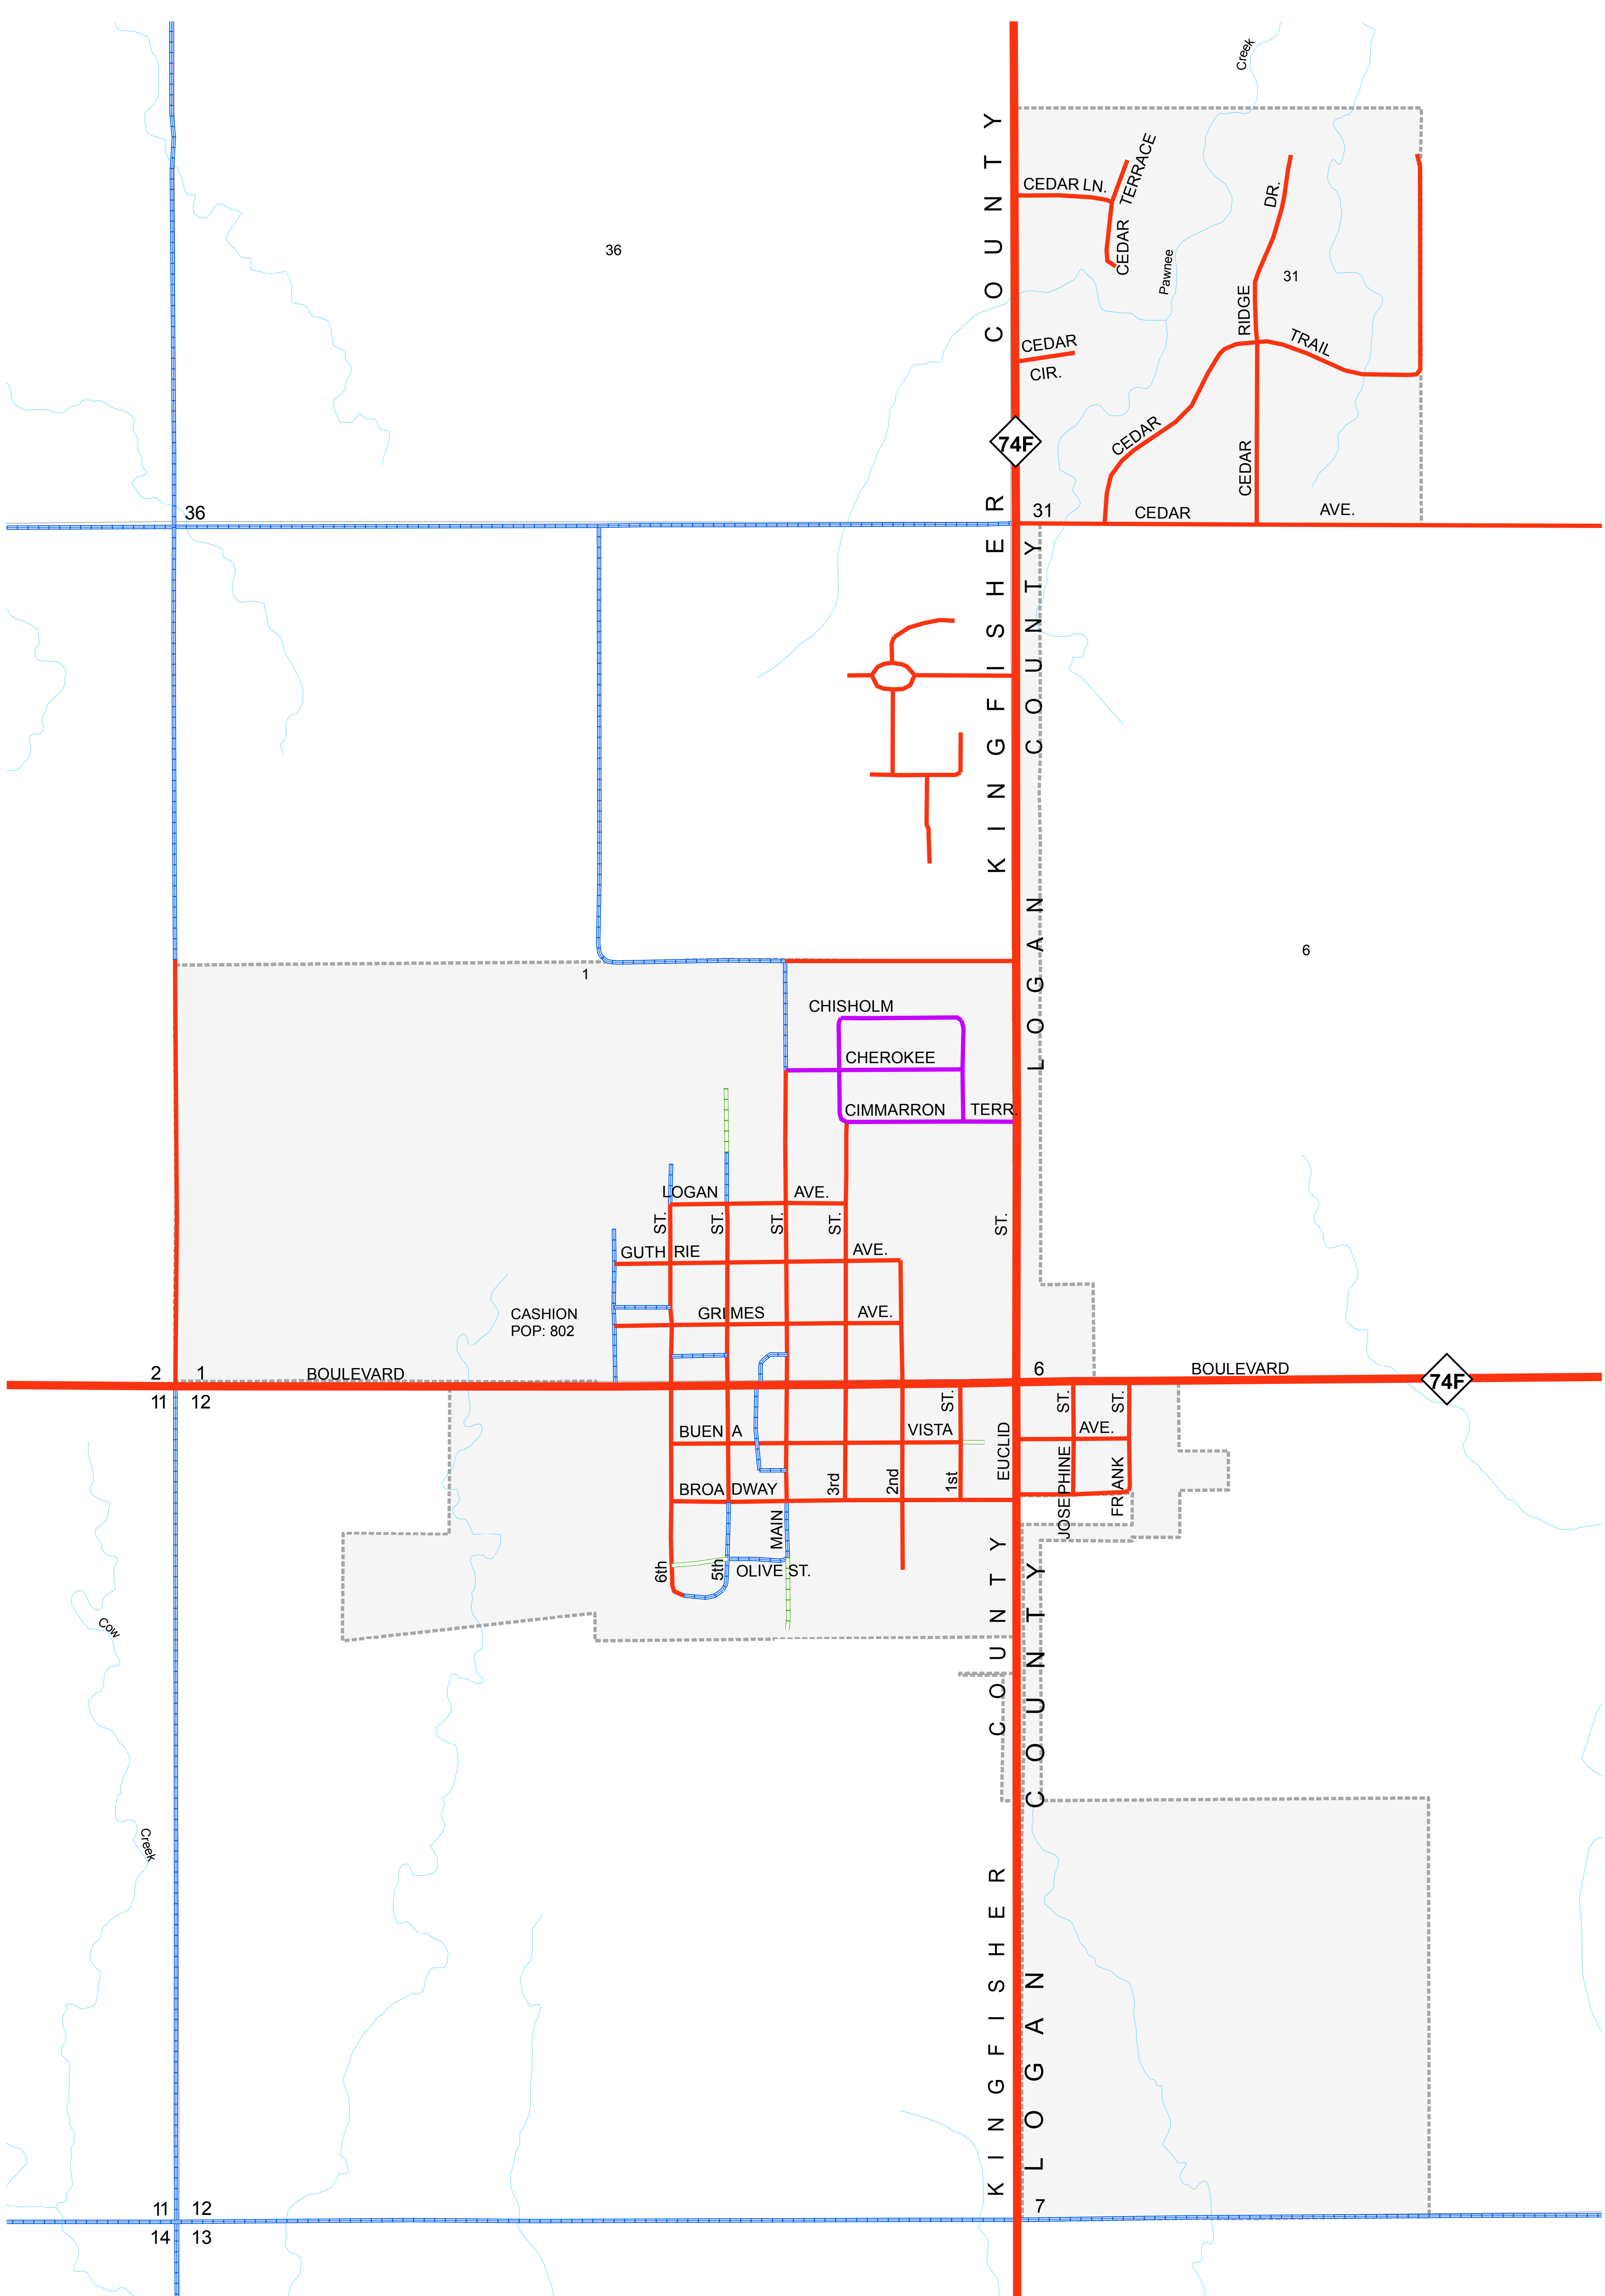

Copies of this map are available for public use at nominal cost.
 OKLAHOMA DEPARTMENT OF TRANSPORTATION
 PRINTING SERVICES Phone (405) 521-2586
 200 N.E. 21st STREET
 OKLAHOMA CITY, OKLAHOMA 73105-3204

This map indicates those roads known to the Department to be open to public travel. Placement of a road on the map has no relationship to maintenance responsibility by any level of government.

© COPYRIGHT 2018
 PRINTED AT STATE EXPENSE

NOT FOR RESALE

ALL RIGHTS RESERVED
 COMPUTER GENERATED
 September, 2018
 CASHION, KINGFISHER COUNTY

Legend

	Interstate		Corporate Limit		Bridges
	State		CASHION		Low Water Crossing
	US		County Line		River or Stream
	Railroad		Section Line		Lake or Reservoir
	Divided Highway, 4 or more lanes		Wildlife Management Area		
	Asphalt		Wildlife Refuge		
	Concrete				
	Gravel				
	Grade & Drain				
	Unimproved				

STATE OF OKLAHOMA
 DEPARTMENT OF TRANSPORTATION

CITY OF
CASHION
 KINGFISHER COUNTY

CENSUS YEAR 2010
 POPULATION 802

0 200 400 600 800 1,000 Meters