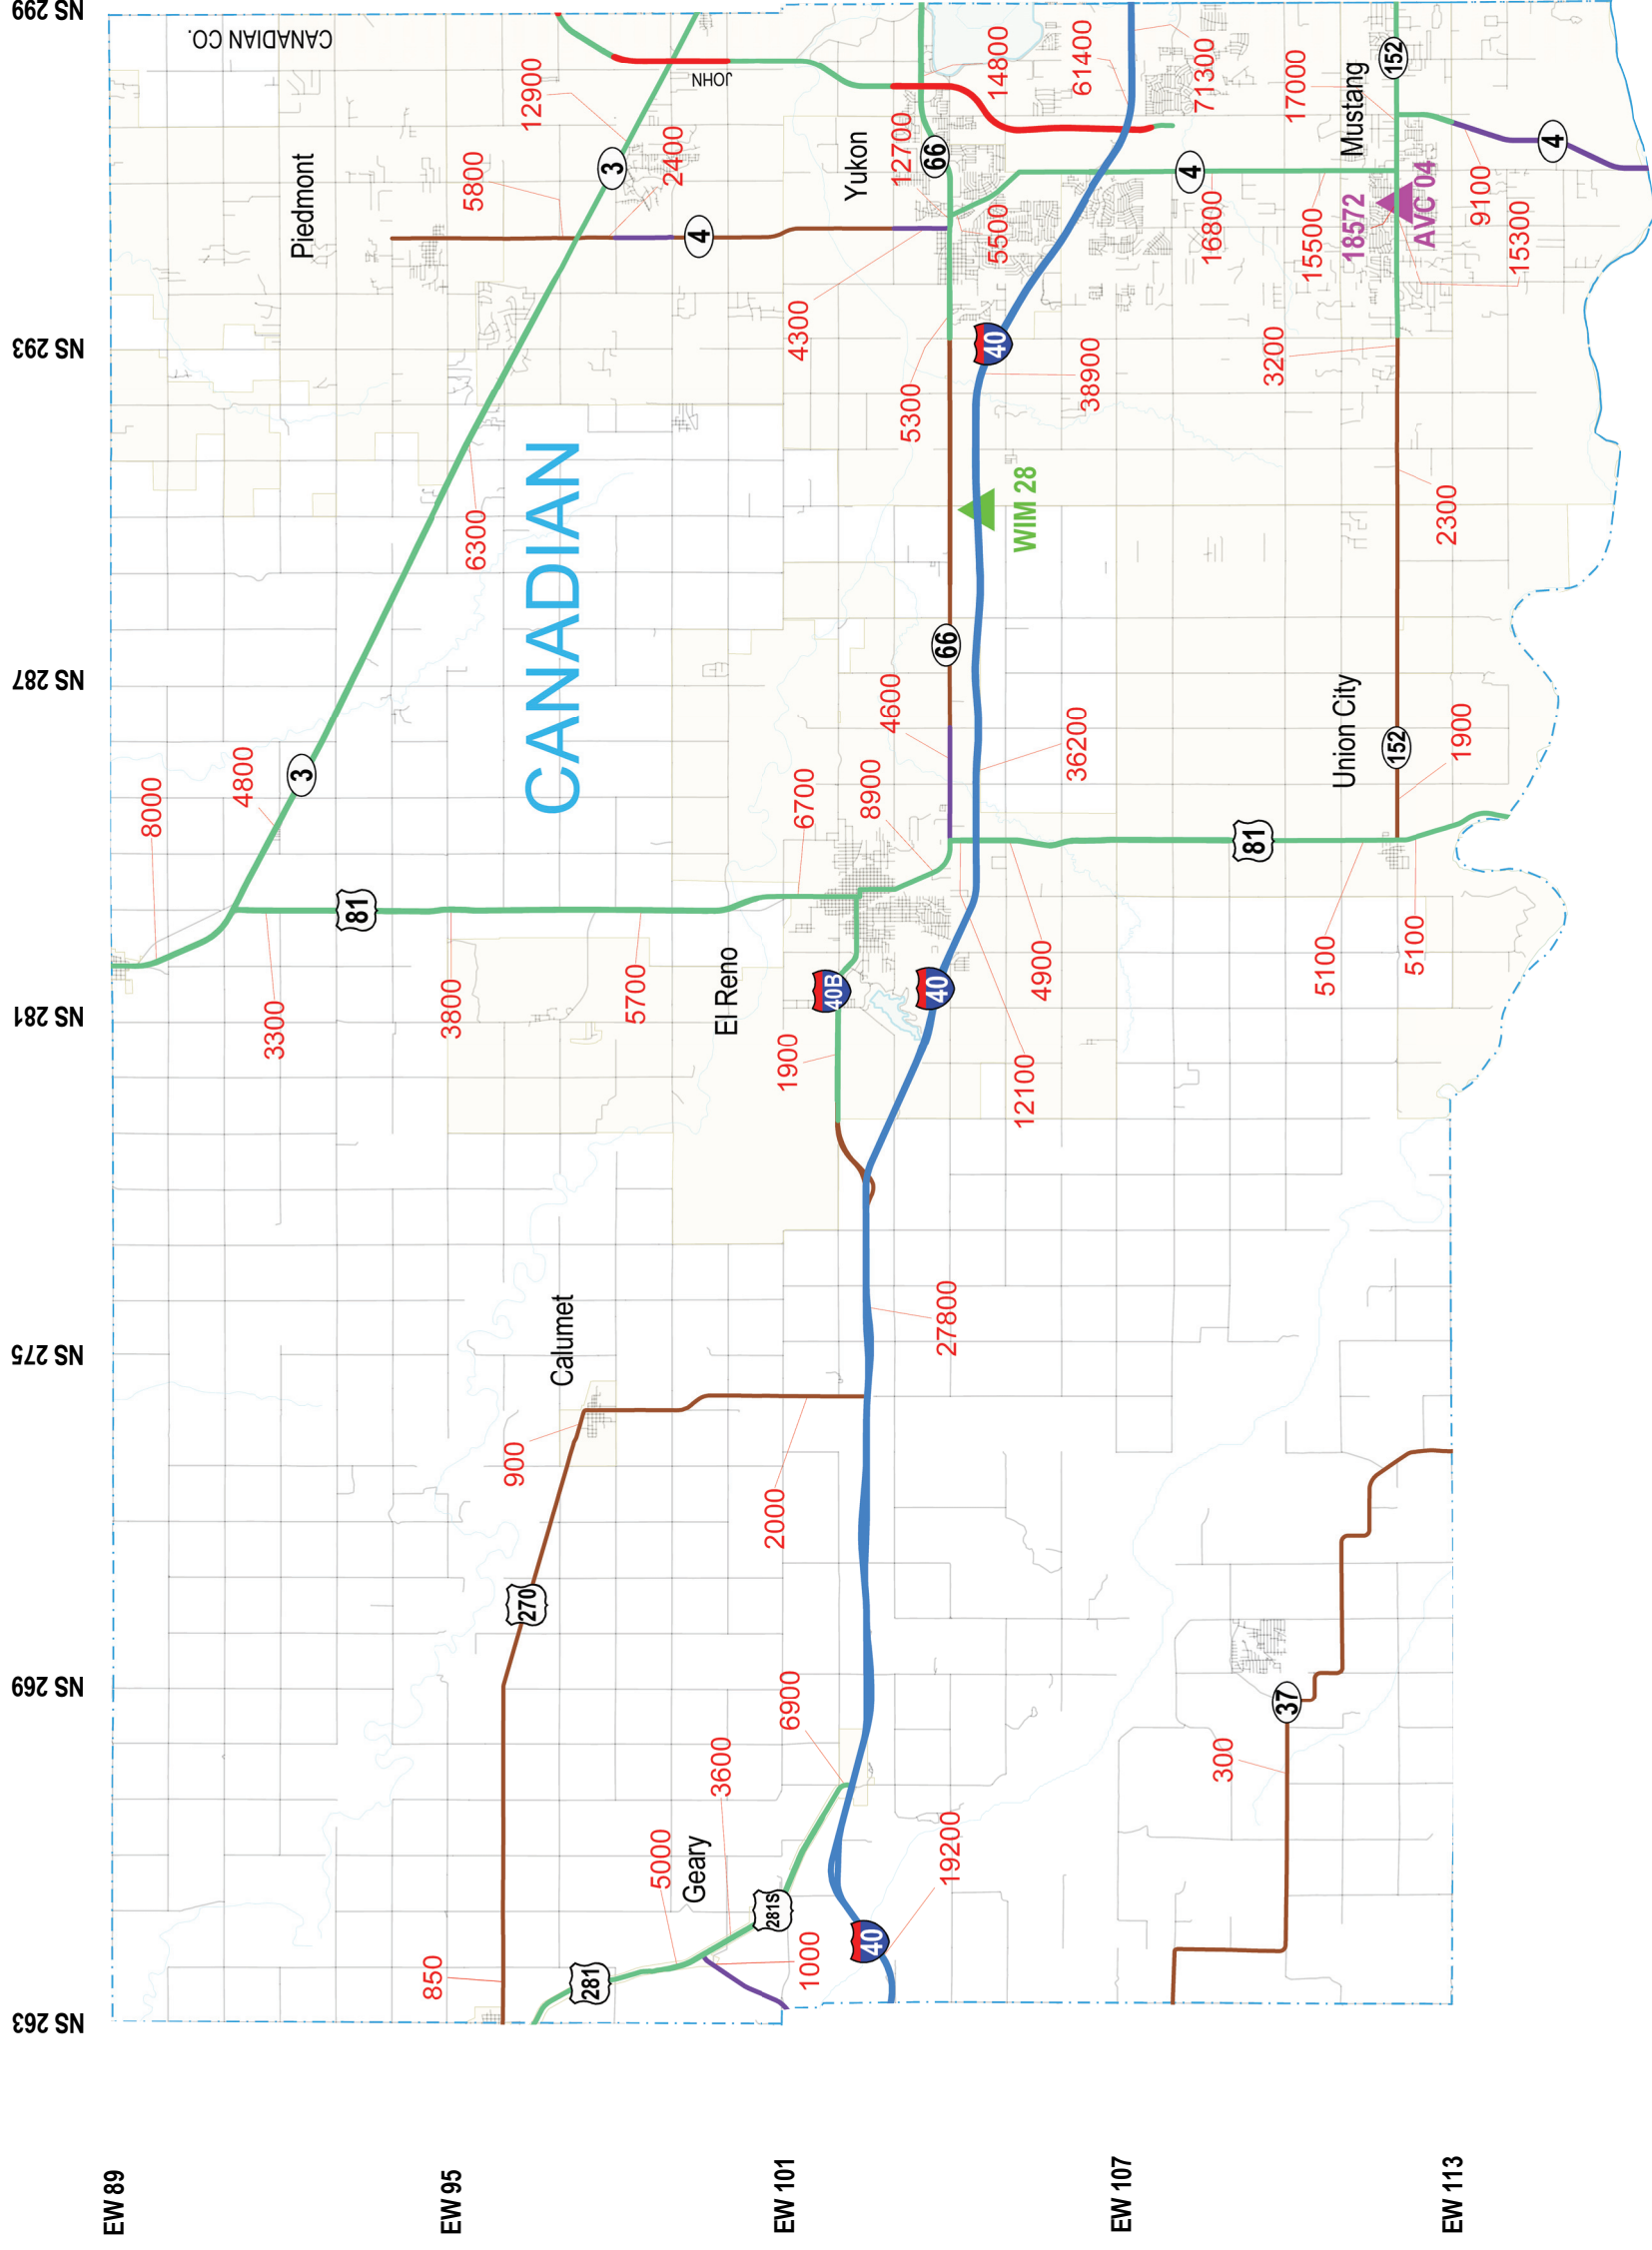

2009 Annual Average Daily Traffic Oklahoma Highway System Canadian County

EW 89

EW 95

EW 101

EW 107

EW 113

NS 263

NS 269

NS 275

NS 281

NS 287

NS 293

NS 299

CANADIAN CO.

Piedmont

CANADIAN

Calumet

Geary

El Reno

Yukon

Union City

Mustang