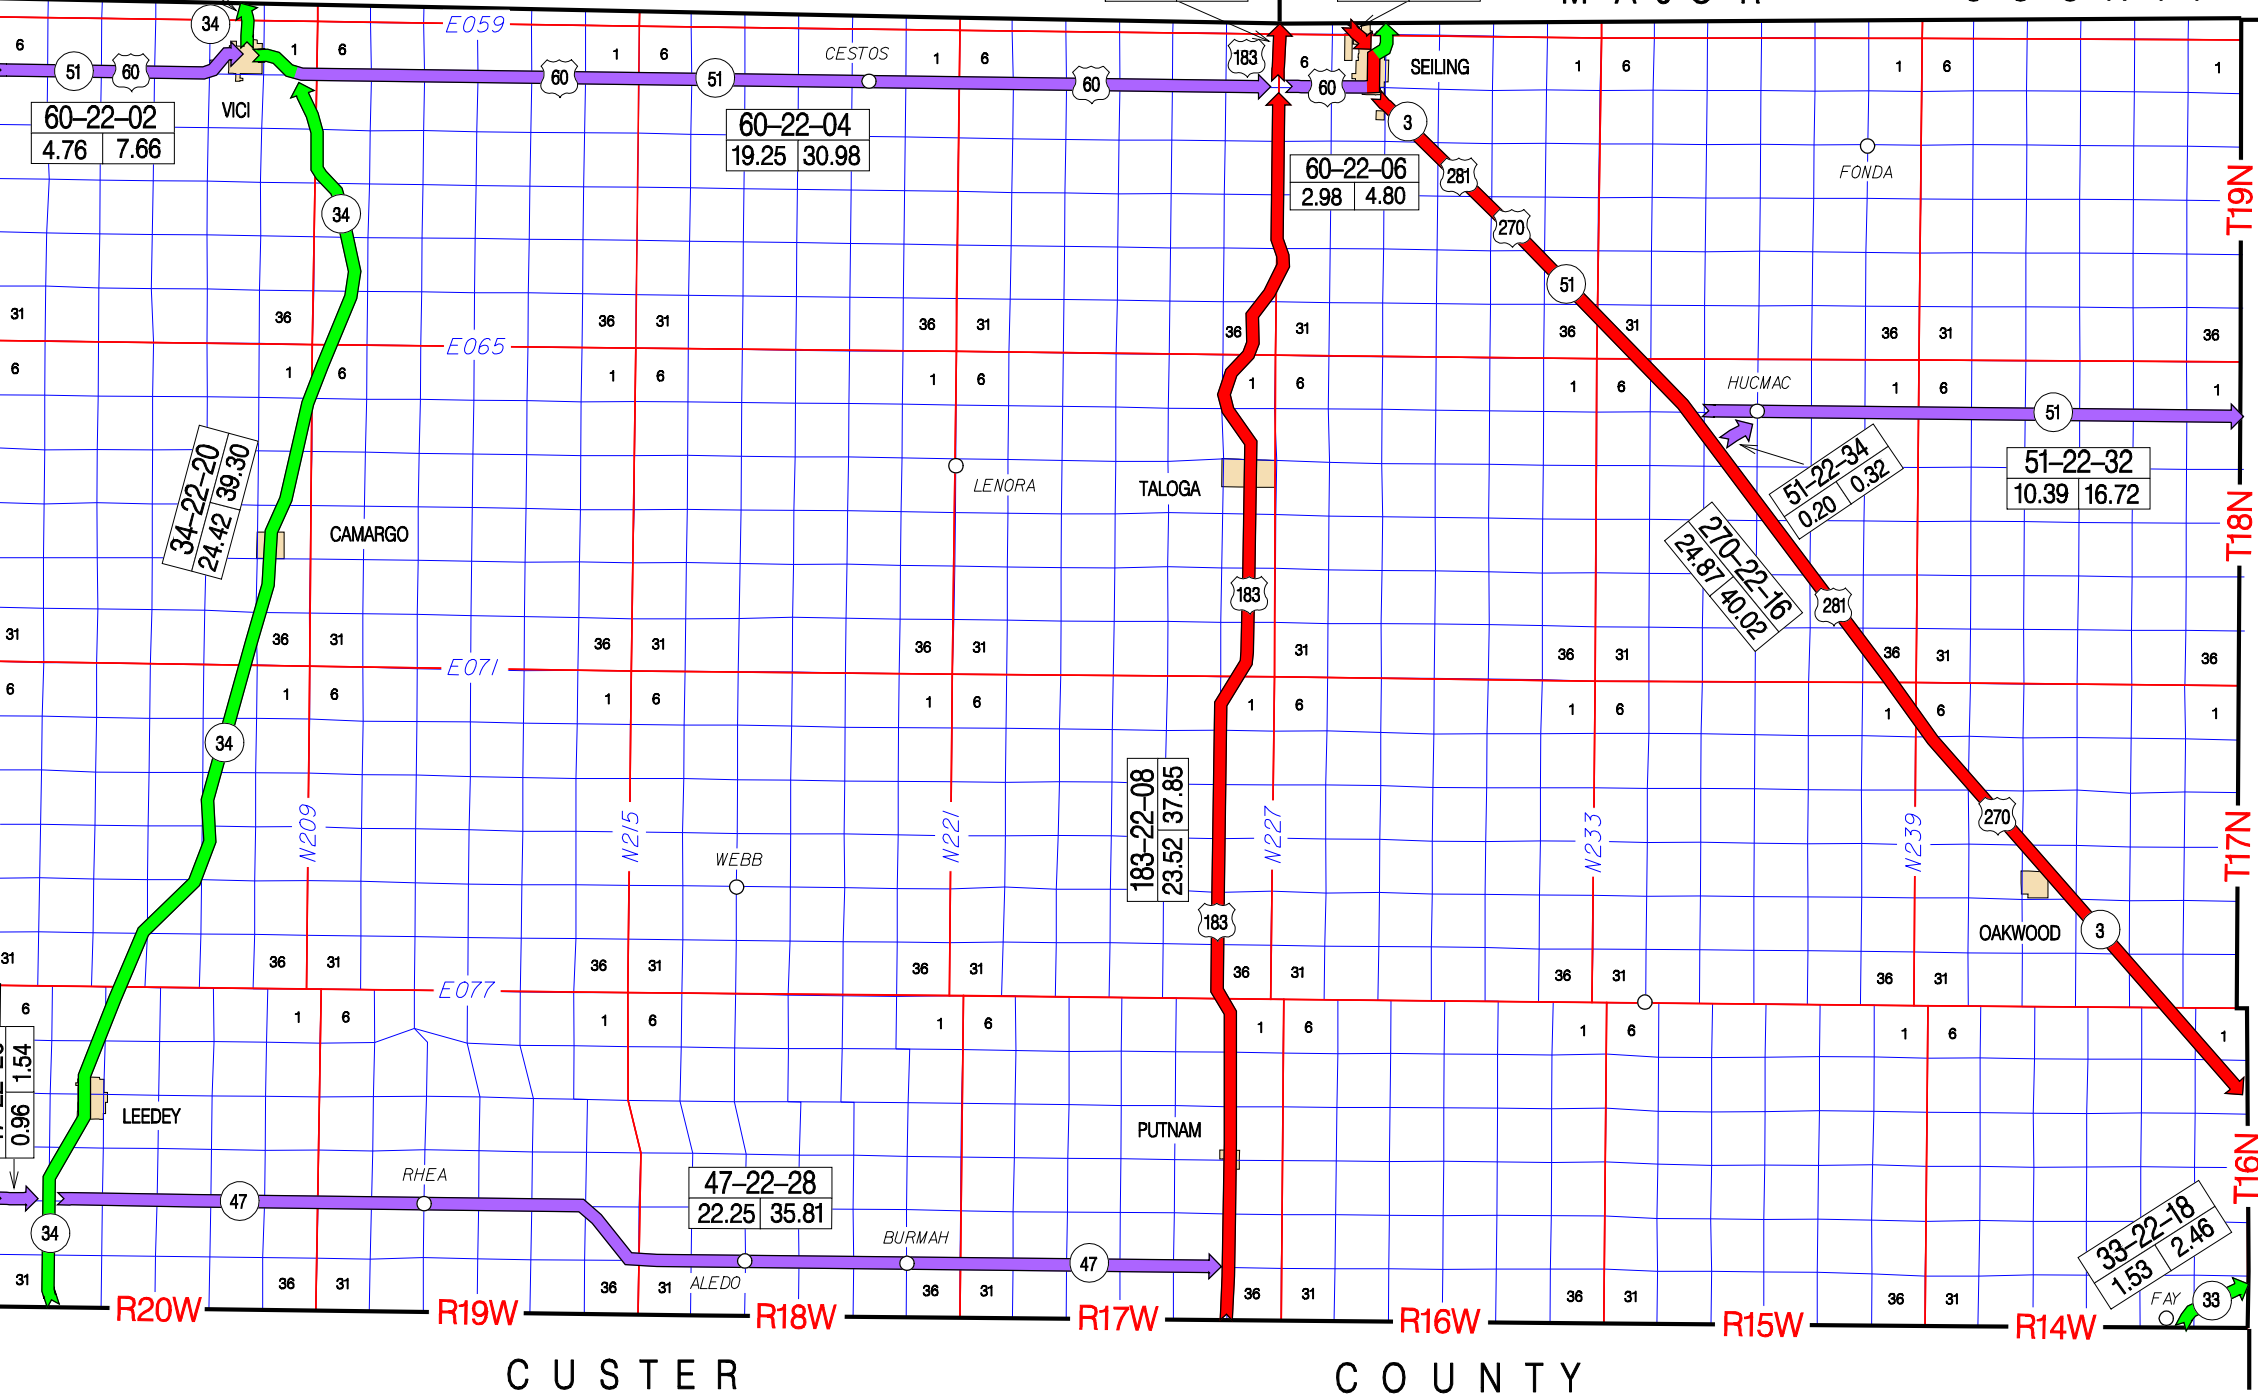

34-22-24
1.04 1.67

183-22-10
1.22 1.96

270-22-12
0.78 1.26

WOODWARD COUNTY

COUNTY

MAJOR COUNTY

COUNTY

ROGER MILLS COUNTY ELLIS COUNTY

COUNTY COUNTY

CUSTER COUNTY

COUNTY

DEWEY COUNTY 22