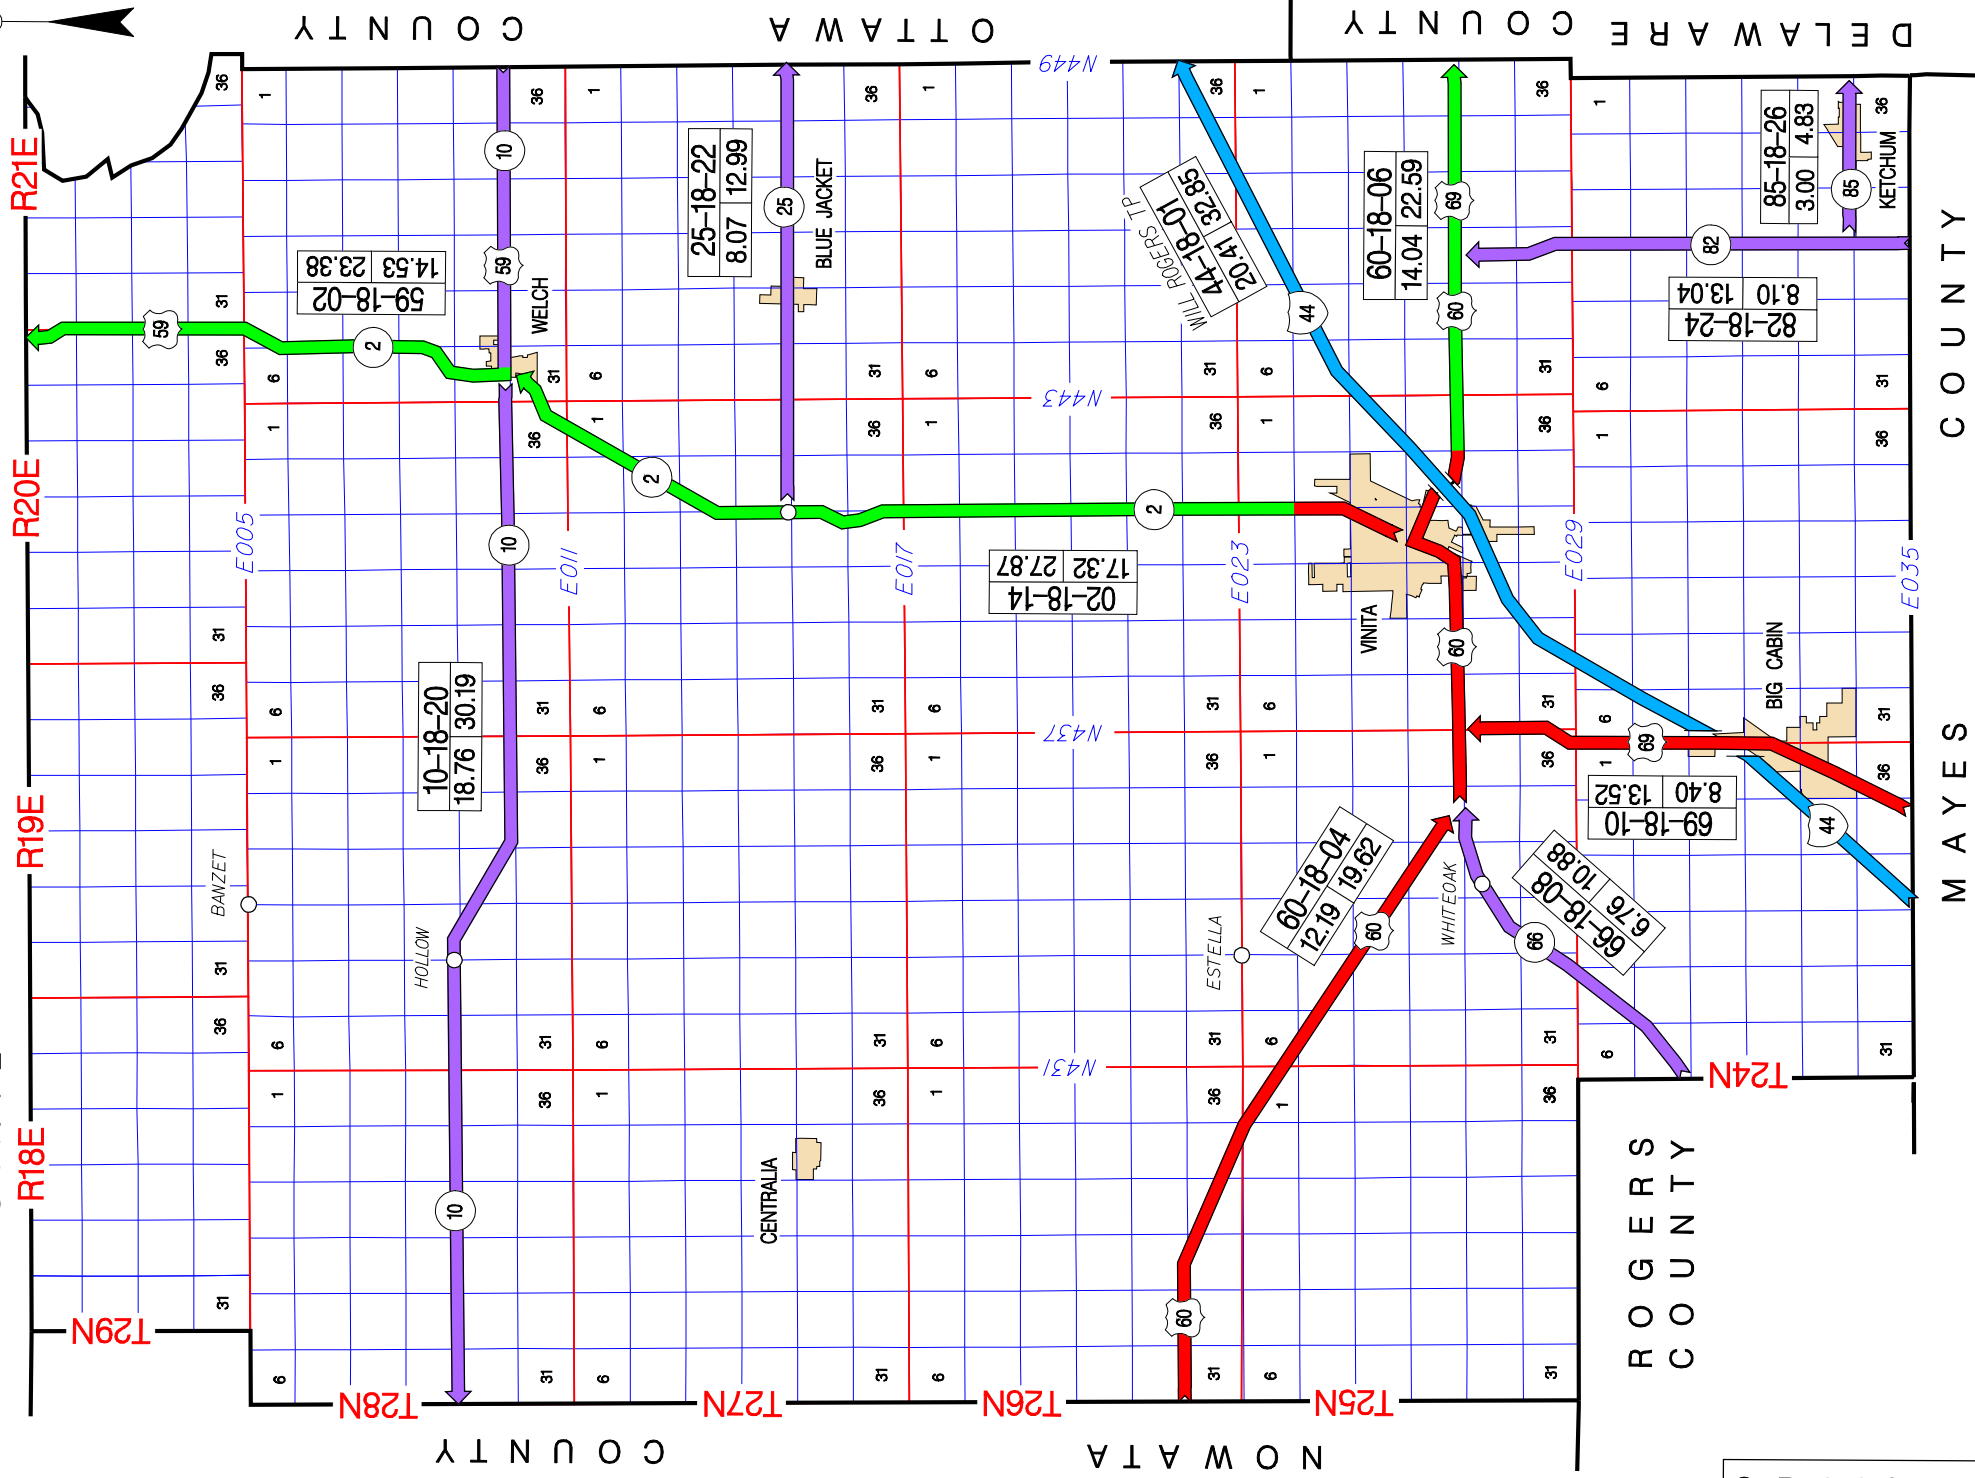

STATE OF KANSAS

COUNTY OTTAWA COUNTY DELAWARE COUNTY

COUNTY NOWATA